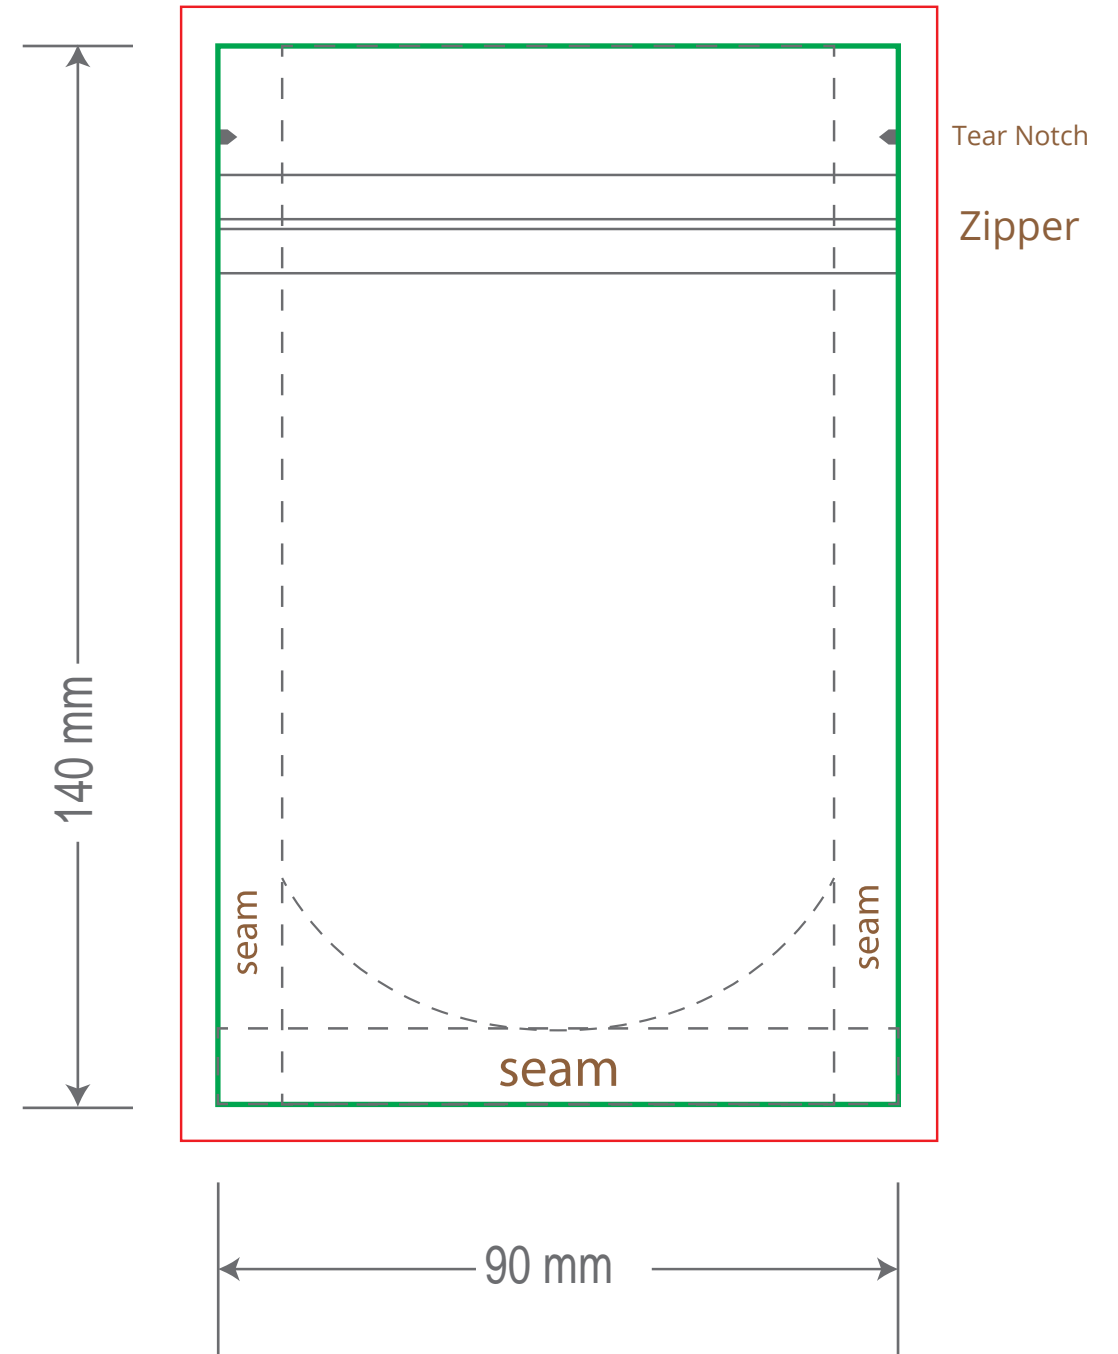

Front

Back

Green area is the bag area can with printing, except the window area.

Red area is the bleed area, please extend your artwork outside the green area within the red area.