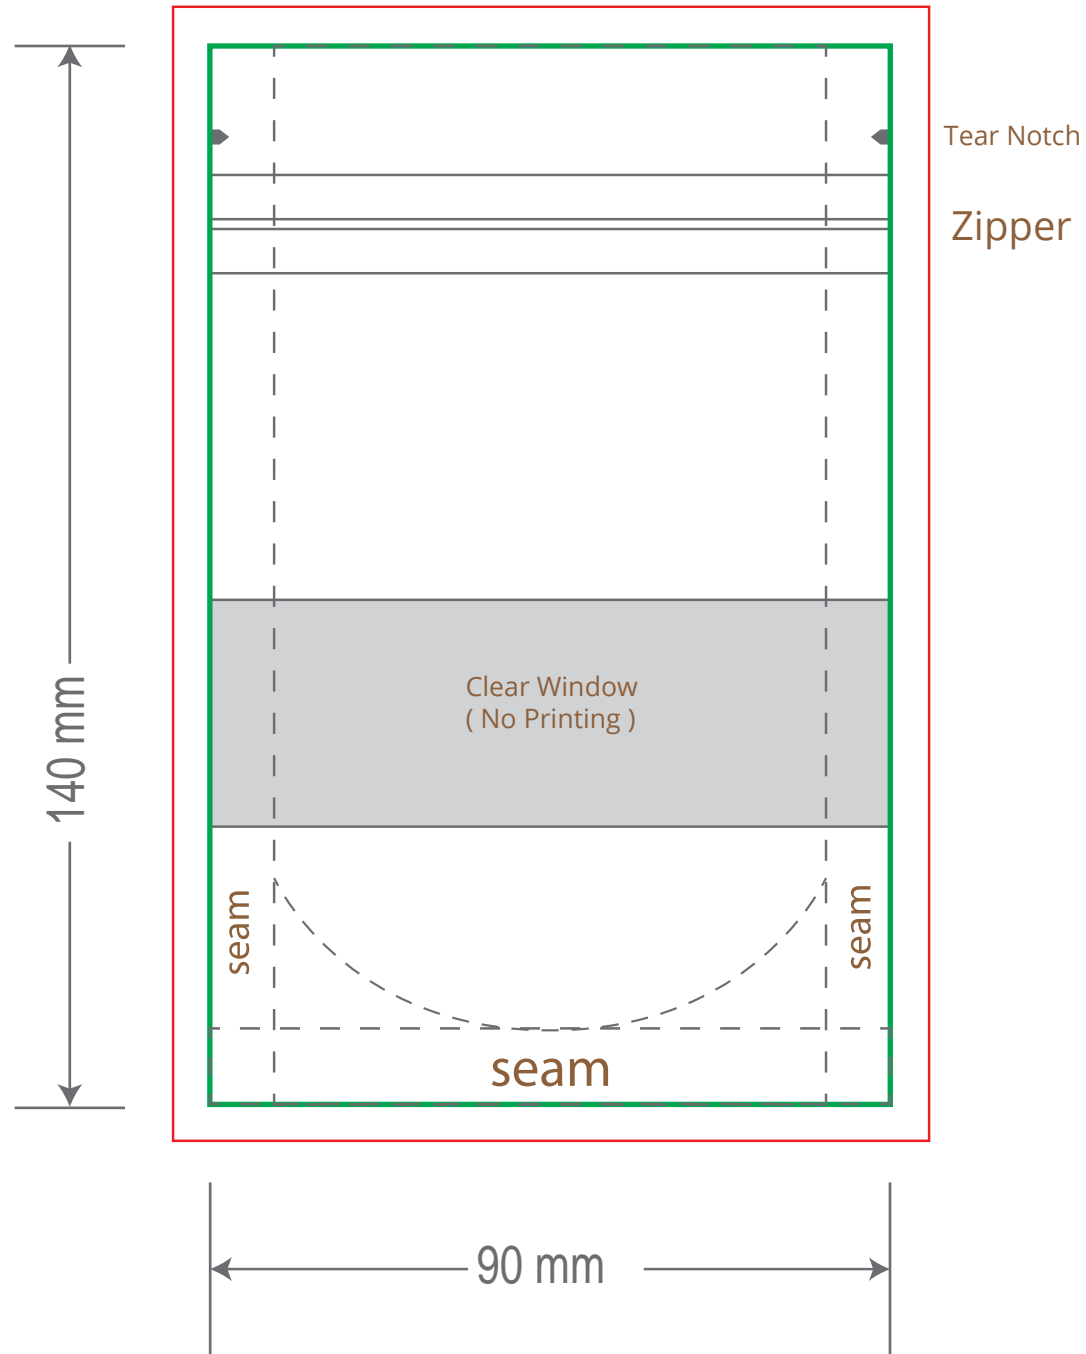

Front

Back

Green area is the bag area can with printing, except the window area.

Red area is the bleed area, please extend your artwork outside the green area within the red area.