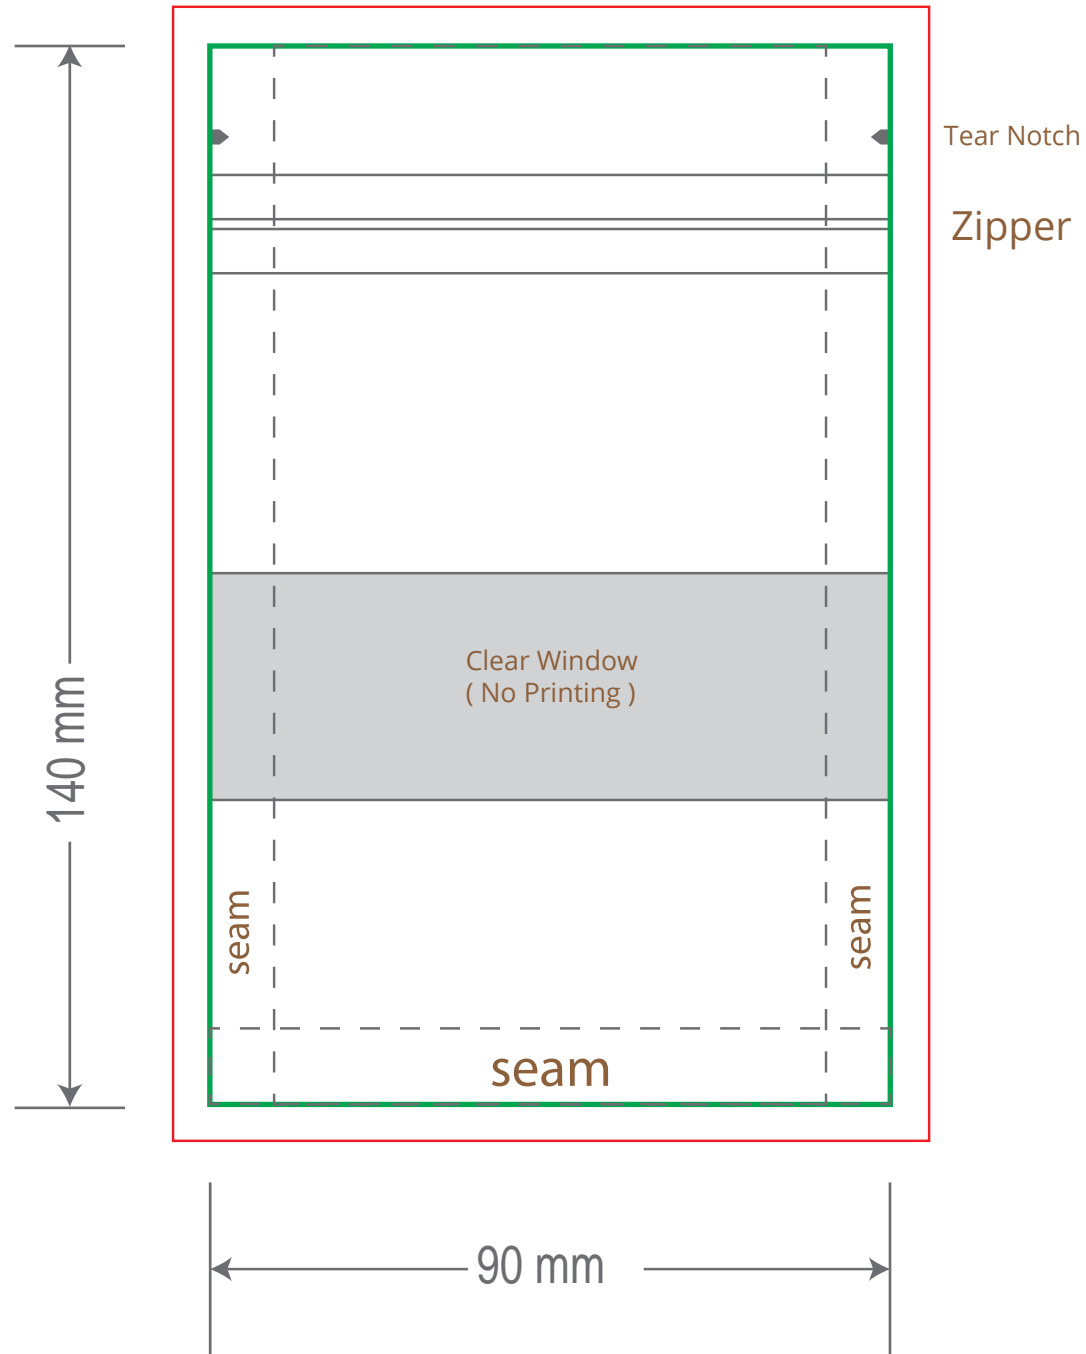

# Front

# Back

Green area is the bag area can with printing, except the window area.

Red area is the bleed area, please extend your artwork outside the green area within the red area.