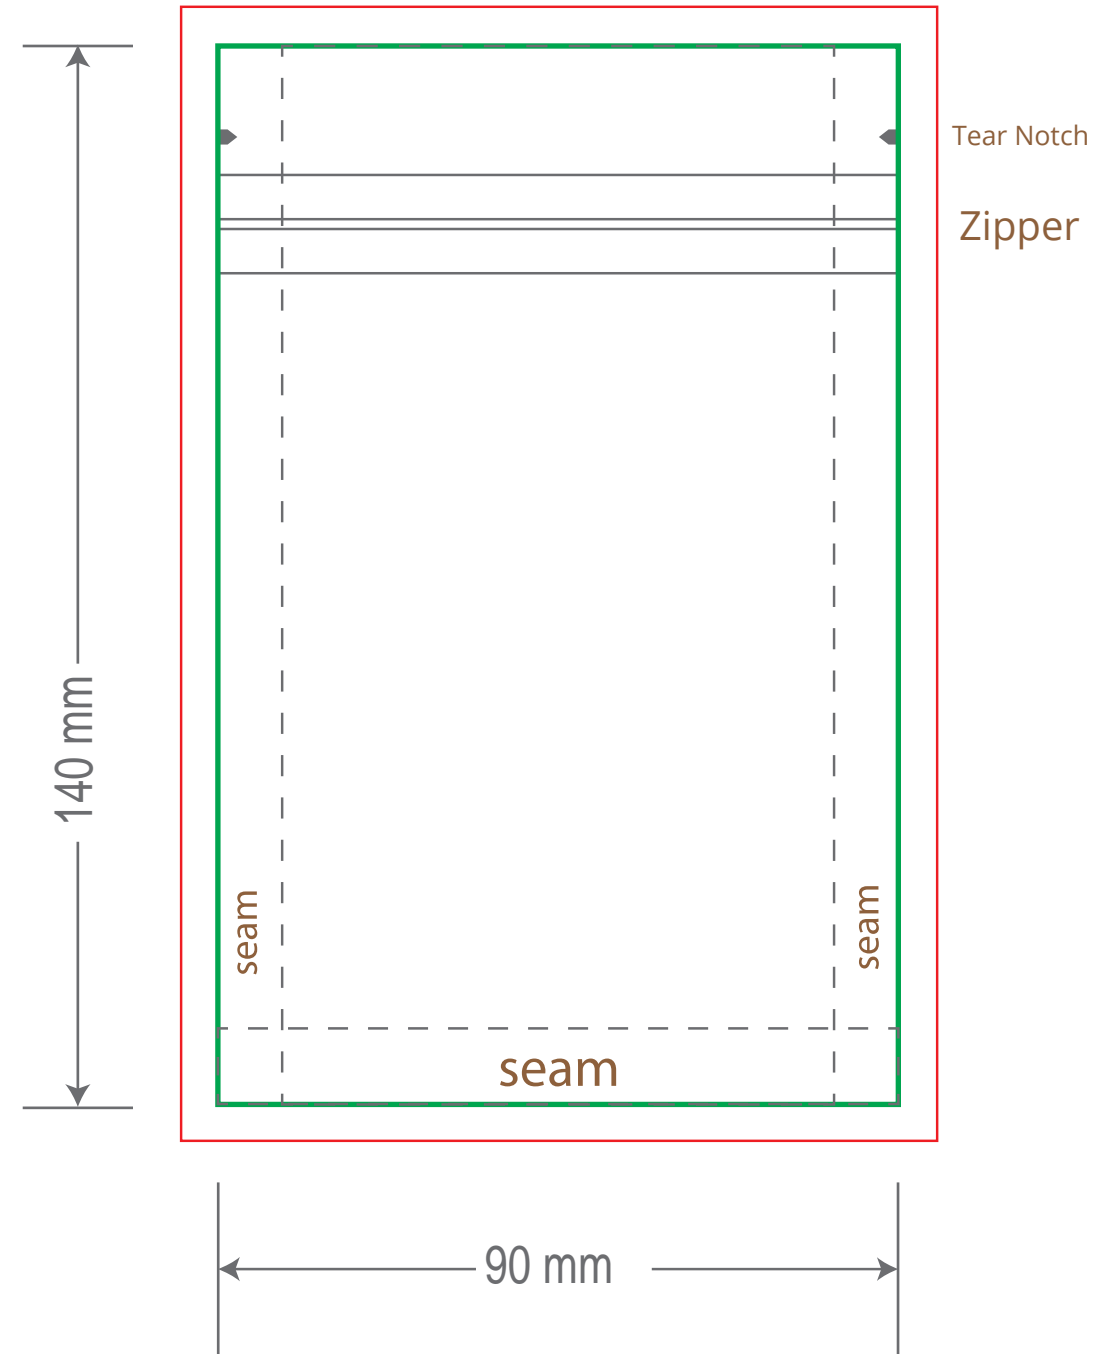

# Front

# Back

Green area is the bag area can with printing, except the window area.

Red area is the bleed area, please extend your artwork outside the green area within the red area.