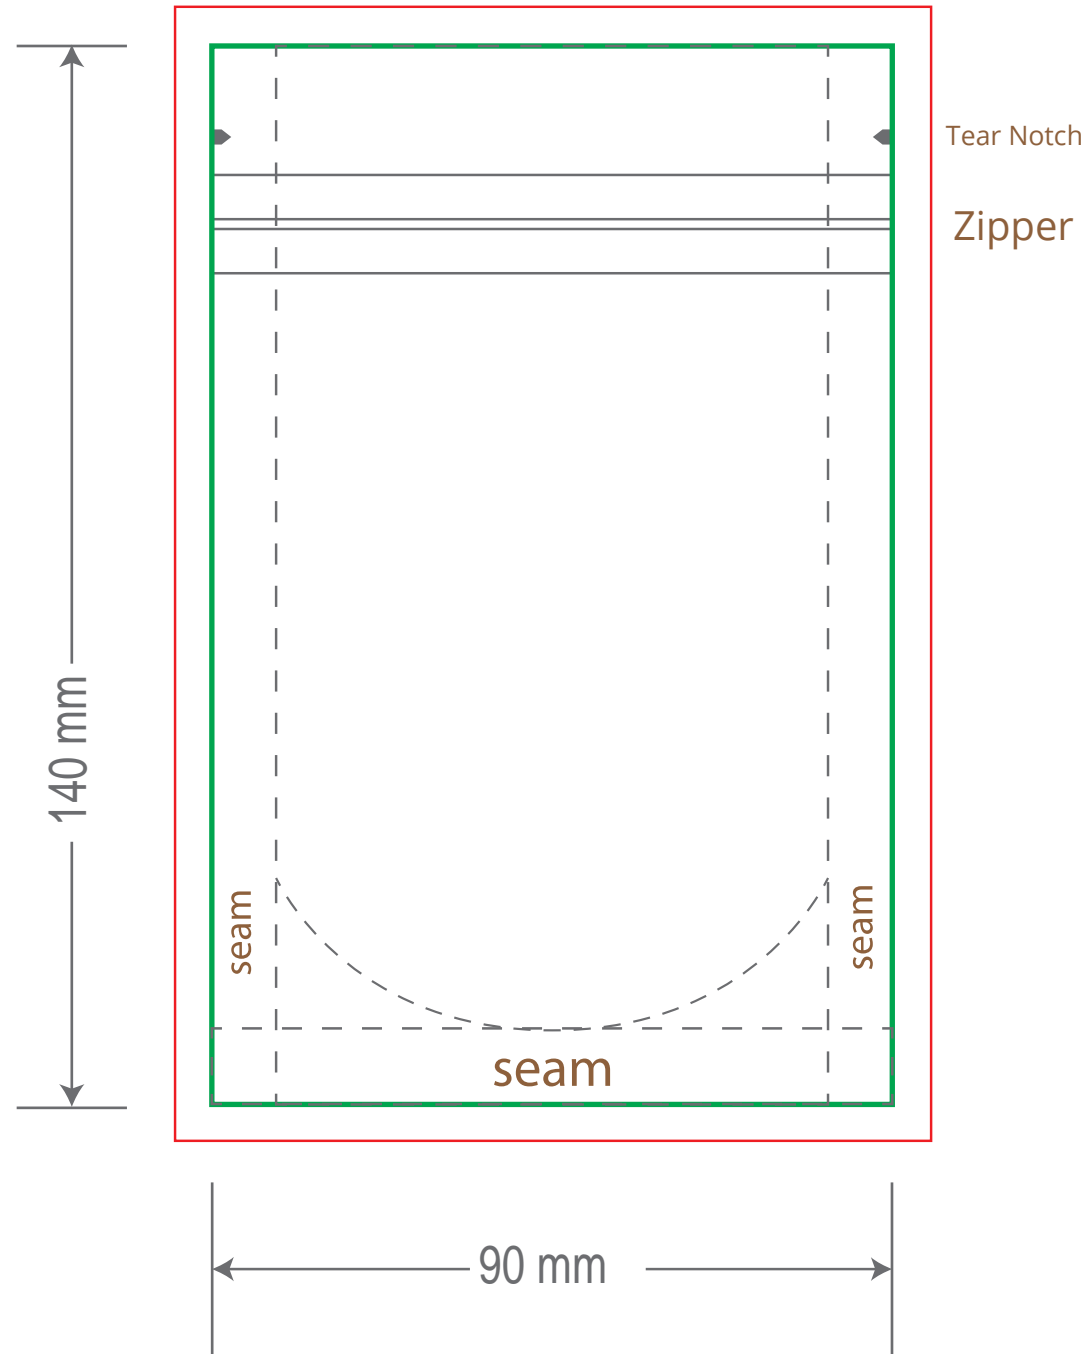

Front

Back

Green area is the bag area can with printing, except the window area.

Red area is the bleed area, please extend your artwork outside the green area within the red area.