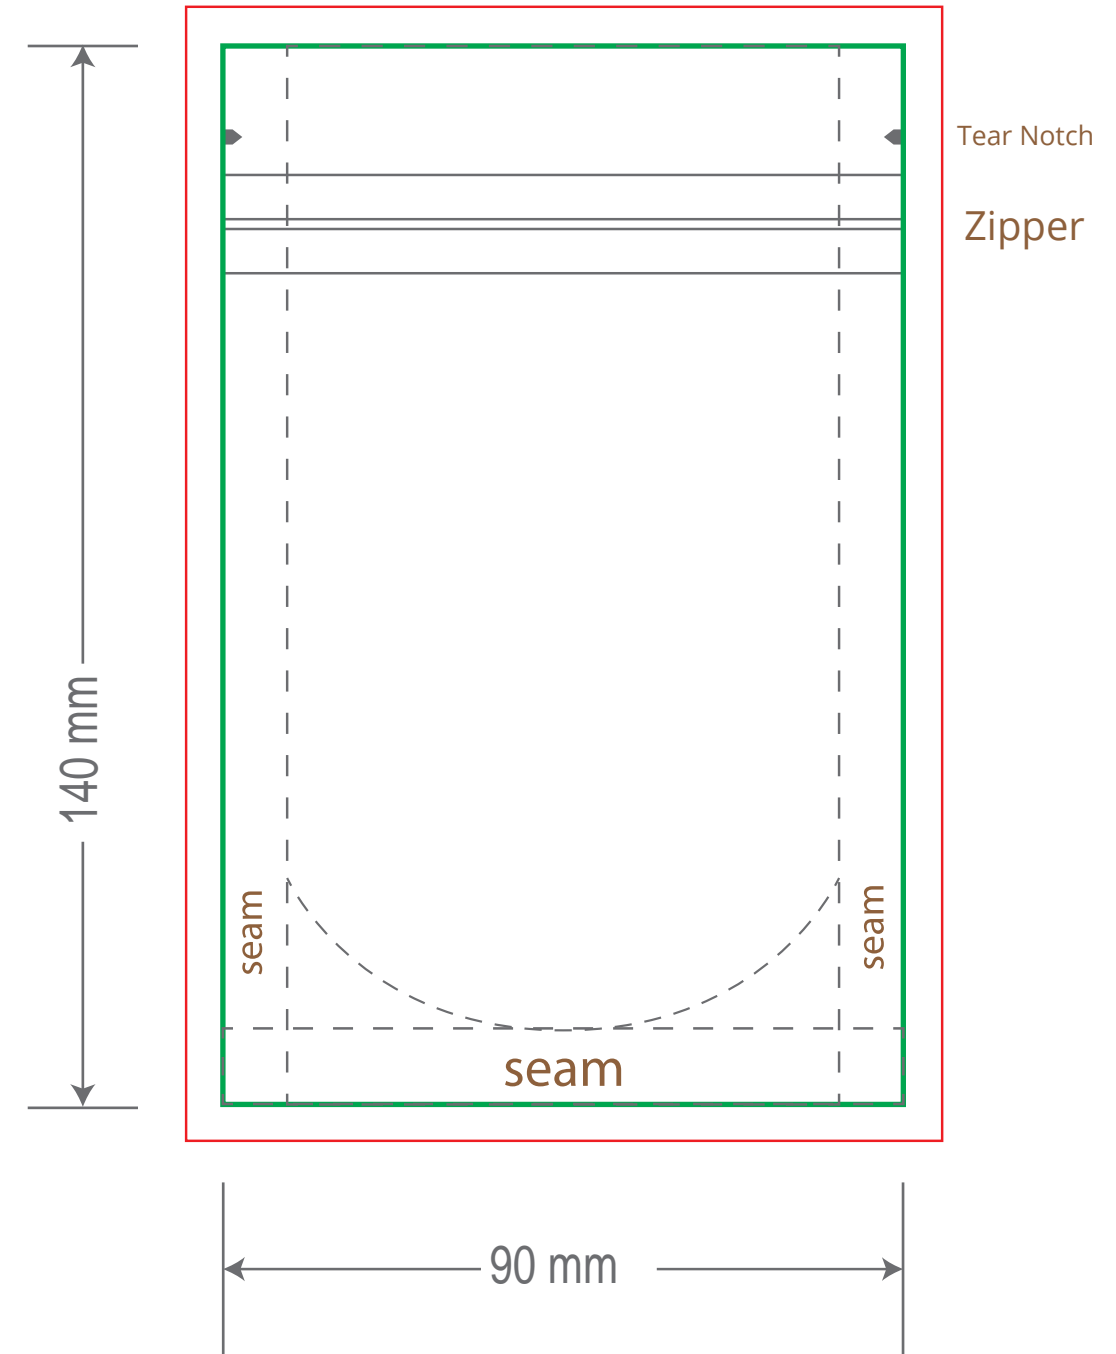

Front

Back

Green area is the bag area can with printing, except the window area.

Red area is the bleed area, please extend your artwork outside the green area within the red area.