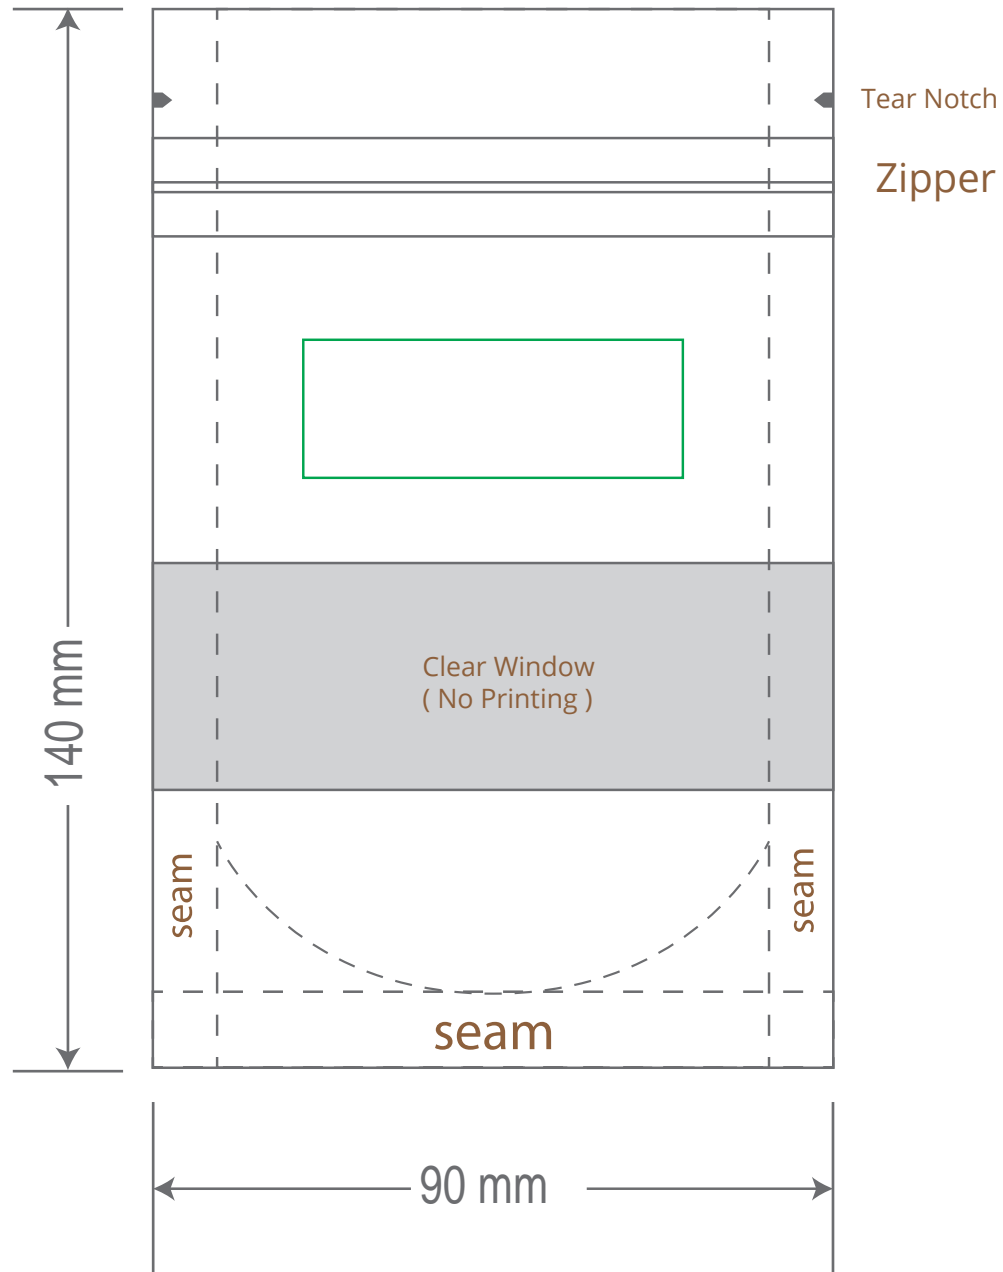

Front

Back

Green area is the bag area is the printing area, artwork with at most 2 colors for silkscreen printing.

Note: In Silkscreen printing Text font size must be bigger than 11pt can be clearly printed.