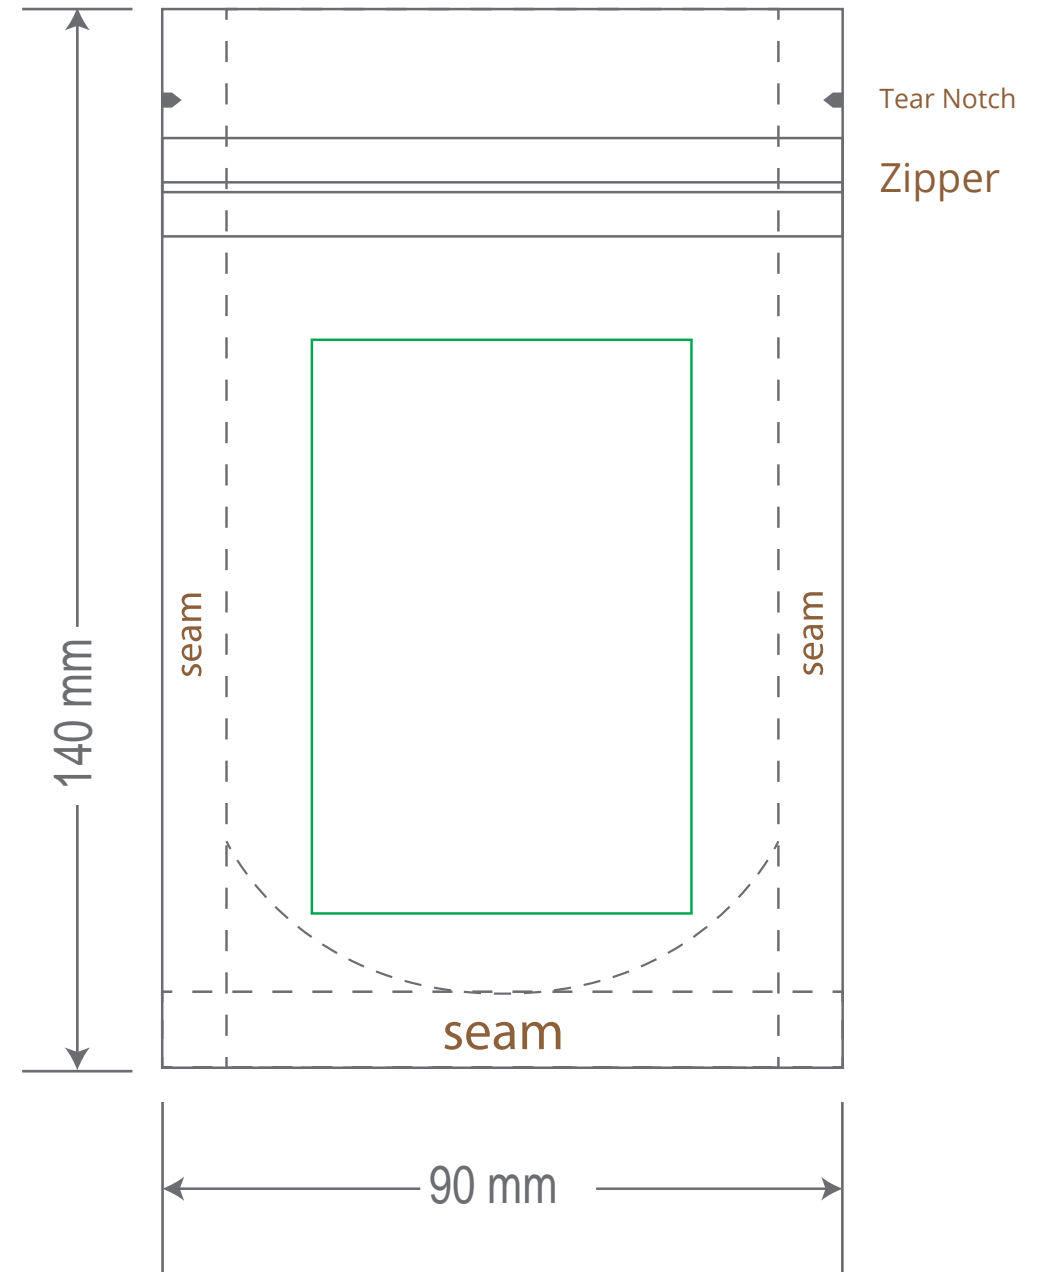

Front

Back

Green area is the bag area is the printing area, artwork with at most 2 colors for silkscreen printing.

Note: In Silkscreen printing Text font size must be bigger than 11pt can be clearly printed.