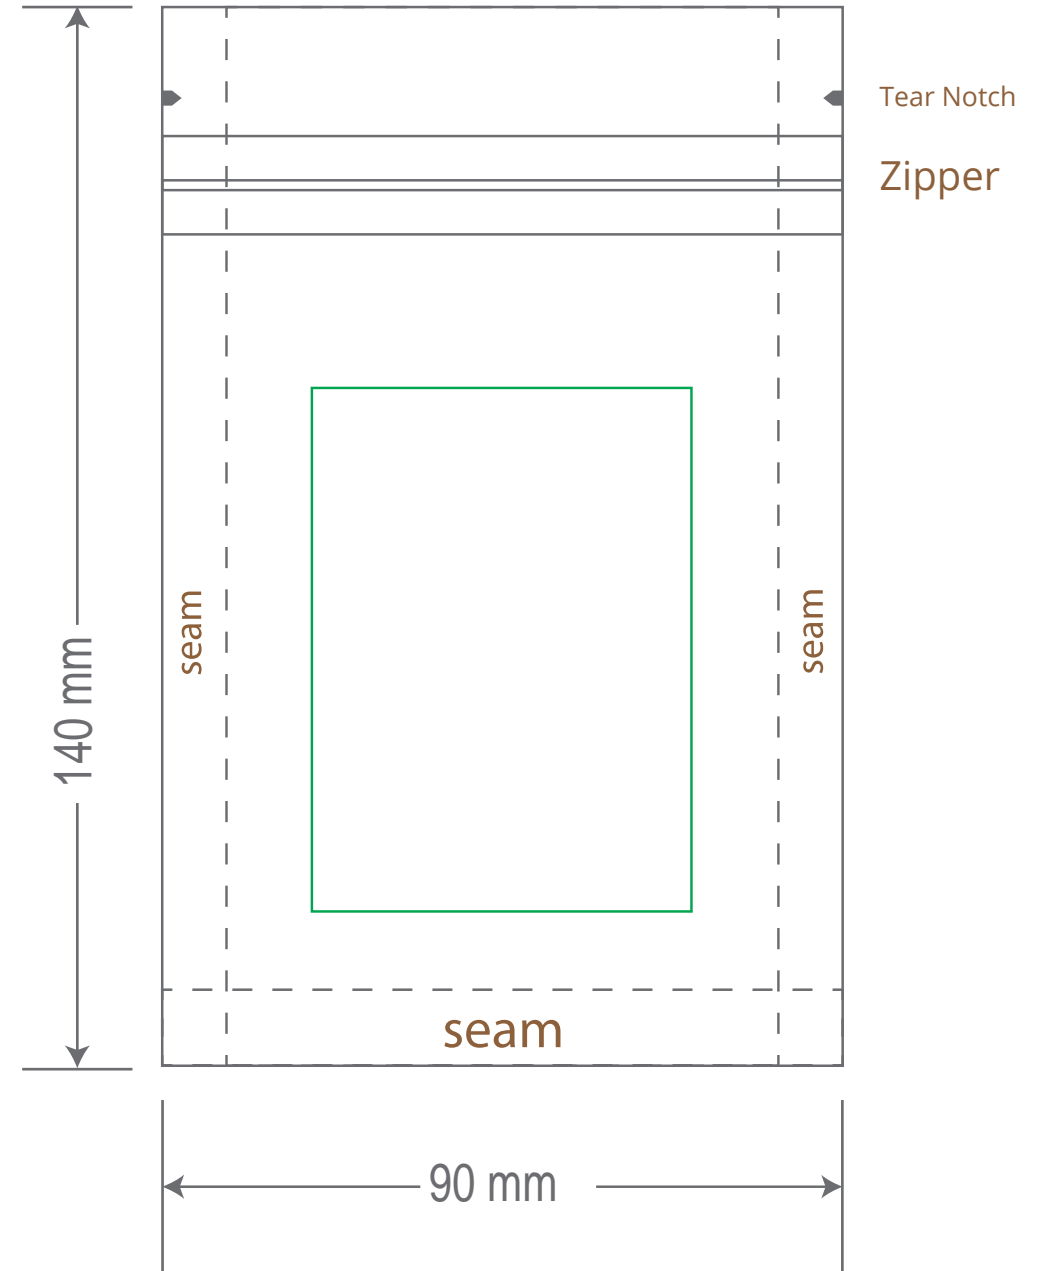

# Front

# Back

Green area is the bag area is the printing area, artwork with at most 2 colors for silkscreen printing.

Note: In Silkscreen printing Text font size must be bigger than 11pt can be clearly printed.