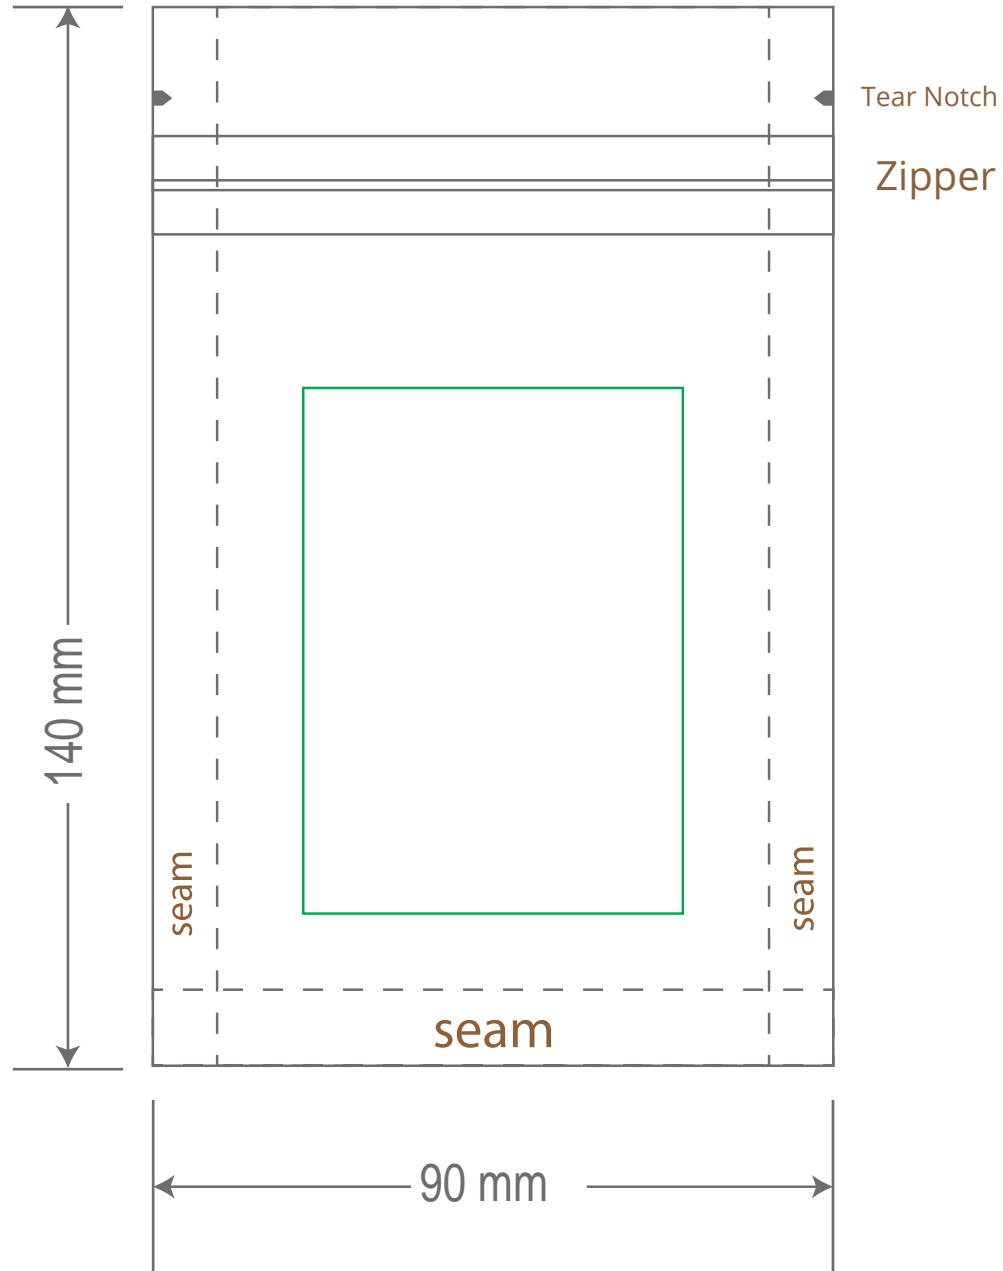

# Front

# Back

Green area is the bag area is the printing area, artwork with at most 2 colors for silkscreen printing.

Note: In Silkscreen printing Text font size must be bigger than 11pt can be clearly printed.