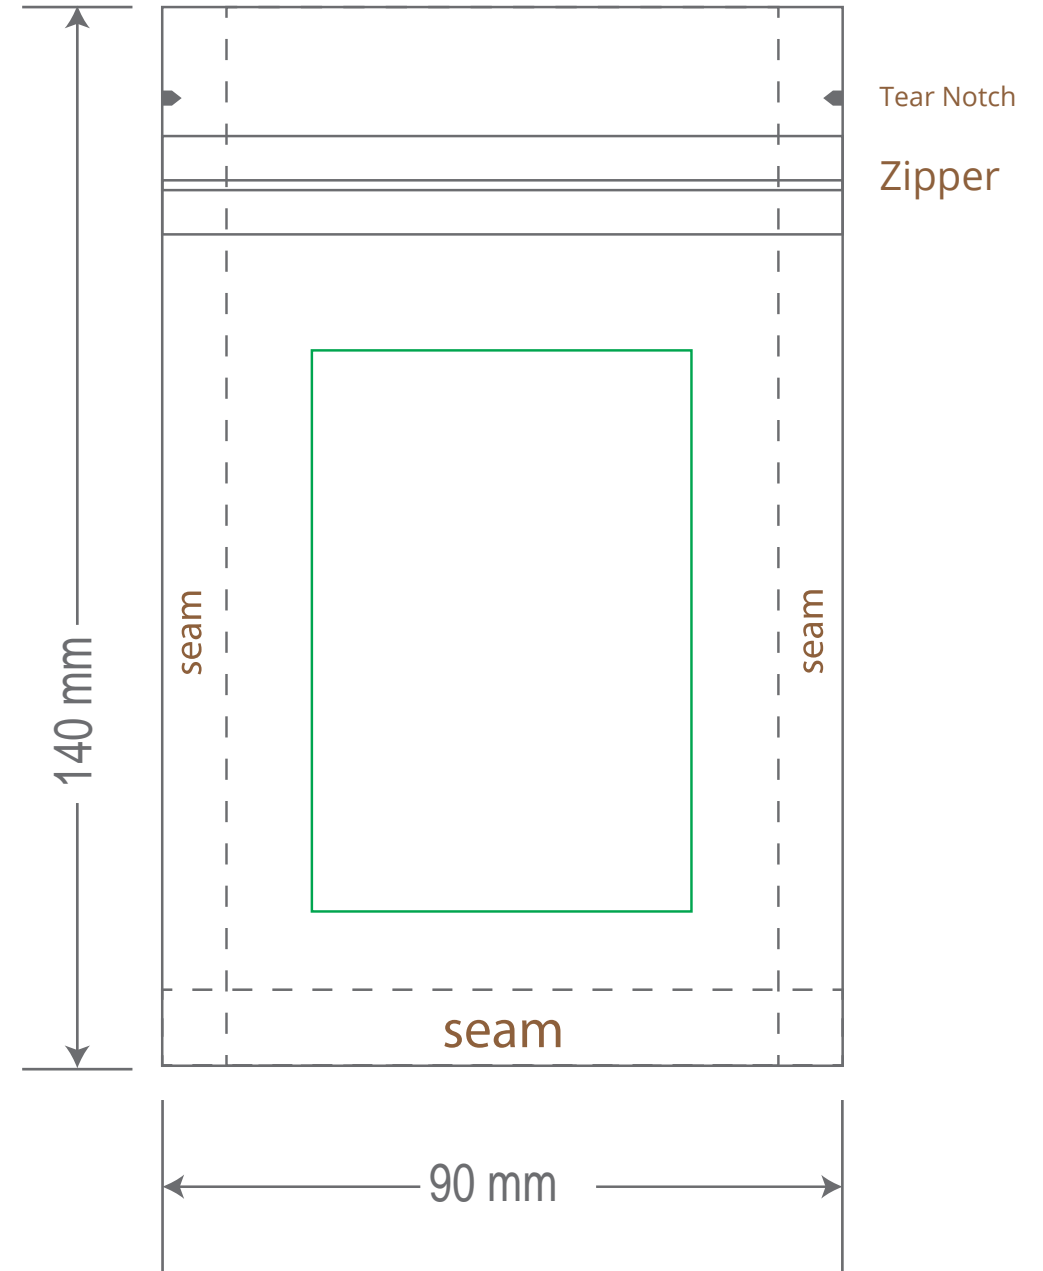

Front

Back

Green area is the bag area is the printing area, artwork with at most 2 colors for silkscreen printing.

Note: In Silkscreen printing Text font size must be bigger than 11pt can be clearly printed.