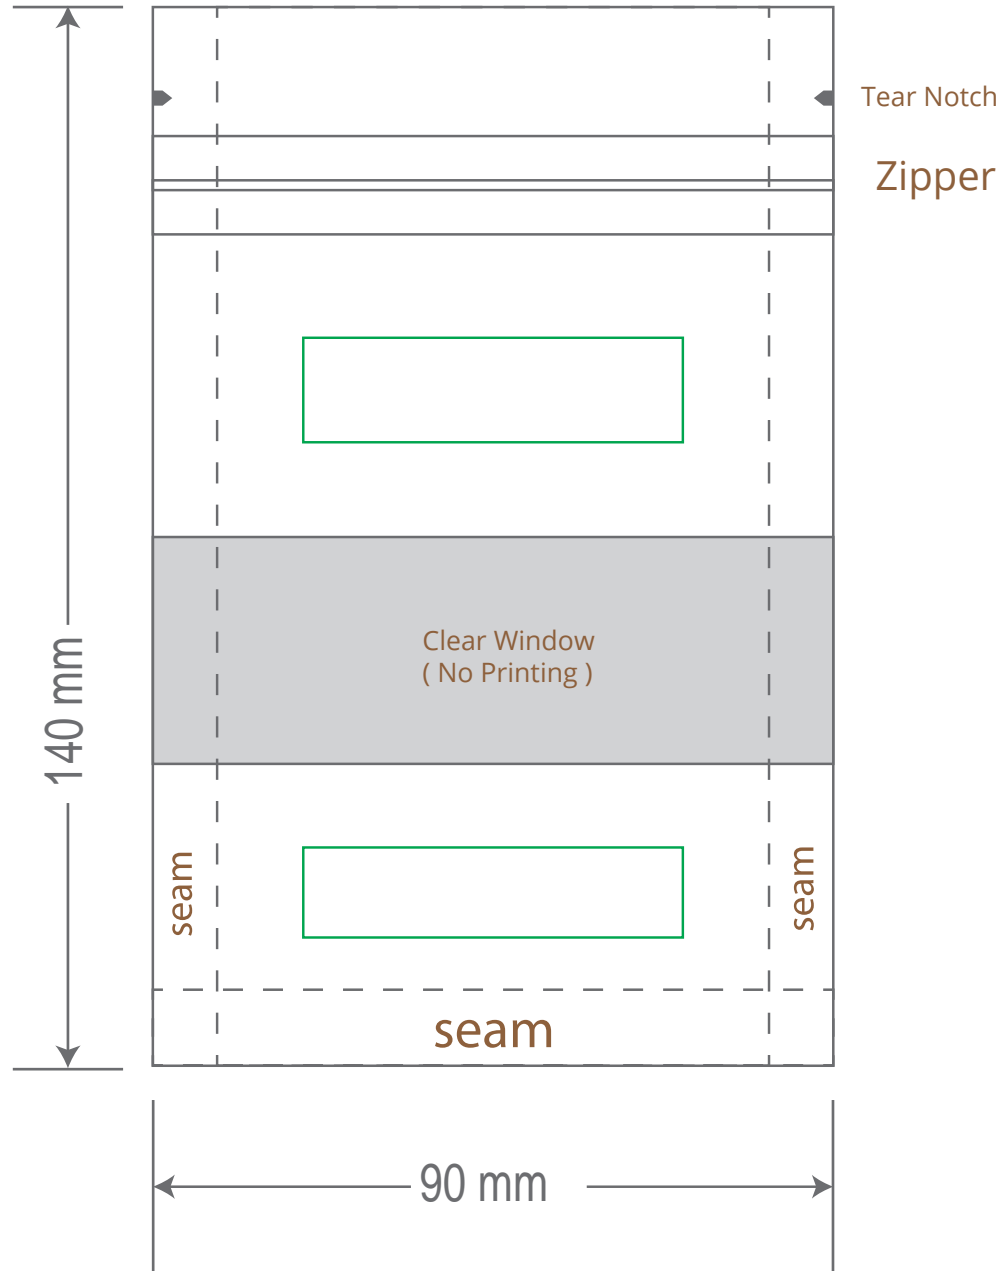

Front

Back

Green area is the bag area is the printing area, artwork with at most 2 colors for silkscreen printing.

Note: In Silkscreen printing Text font size must be bigger than 11pt can be clearly printed.