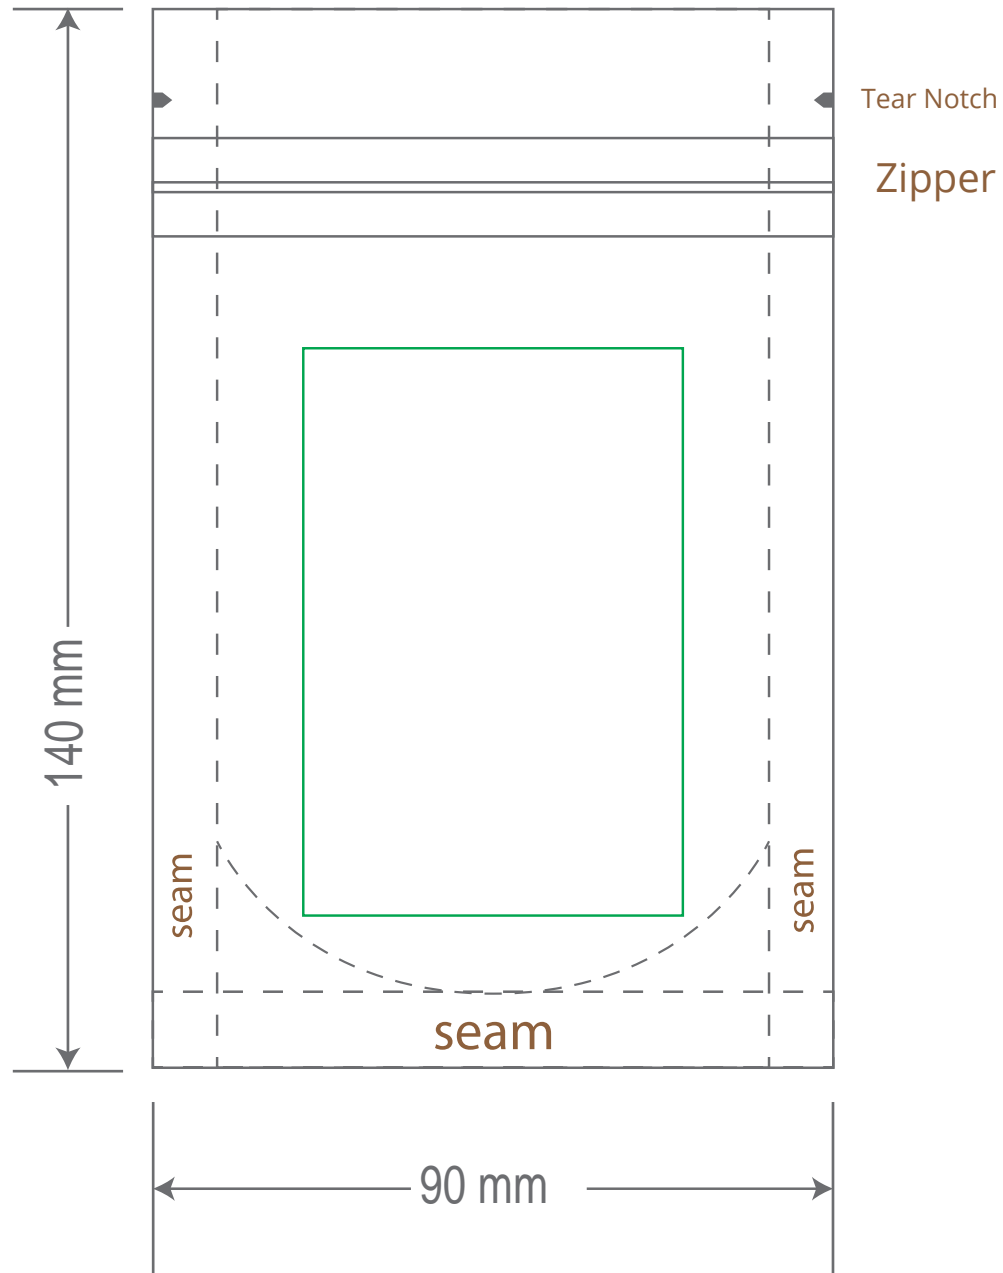

Front

Back

Green area is the bag area is the printing area, artwork with at most 2 colors for silkscreen printing.

Note: In Silkscreen printing Text font size must be bigger than 11pt can be clearly printed.