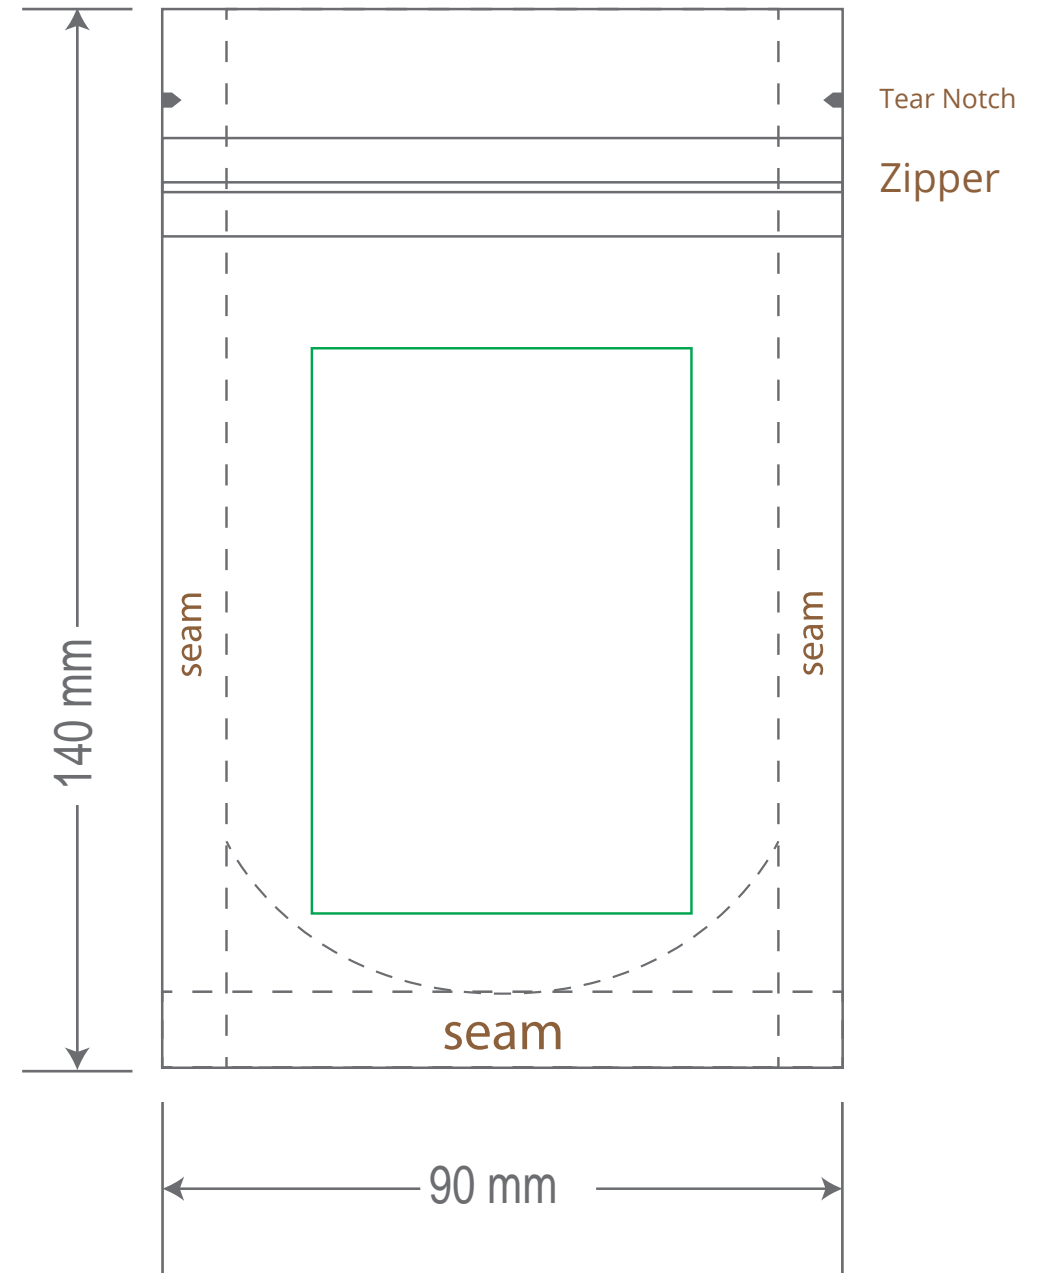

Front

Back

Green area is the bag area is the printing area, artwork with at most 2 colors for silkscreen printing.

Note: In Silkscreen printing Text font size must be bigger than 11pt can be clearly printed.