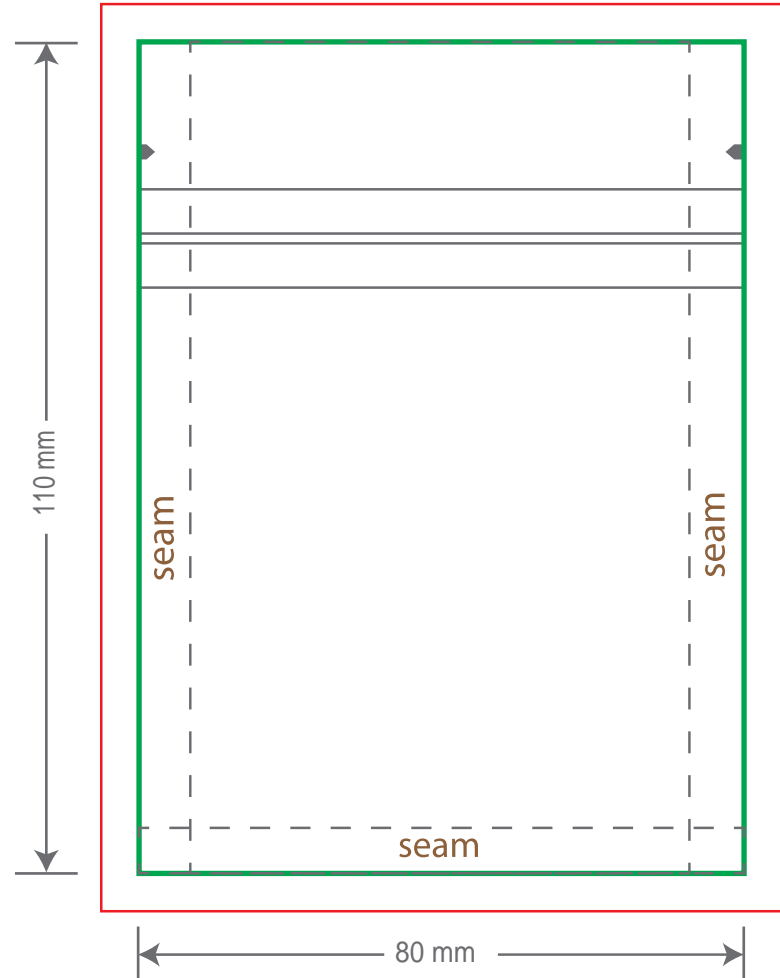

Front

Tear Notch
Zipper

Back

Tear Notch
Zipper

Green area is the bag area can with printing, except the window area.

Red area is the bleed area, please extend your artwork outside the green area within the red area.