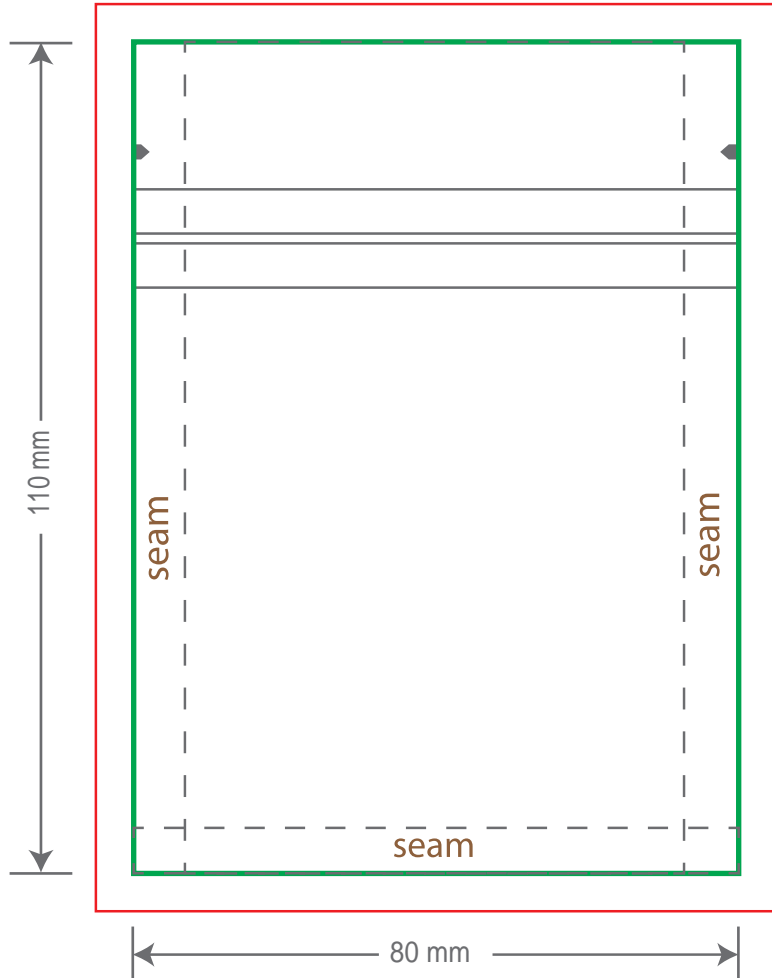

Front

Tear Notch
Zipper

Back

Tear Notch
Zipper

Green area is the bag area can with printing, except the window area.

Red area is the bleed area, please extend your artwork outside the green area within the red area.