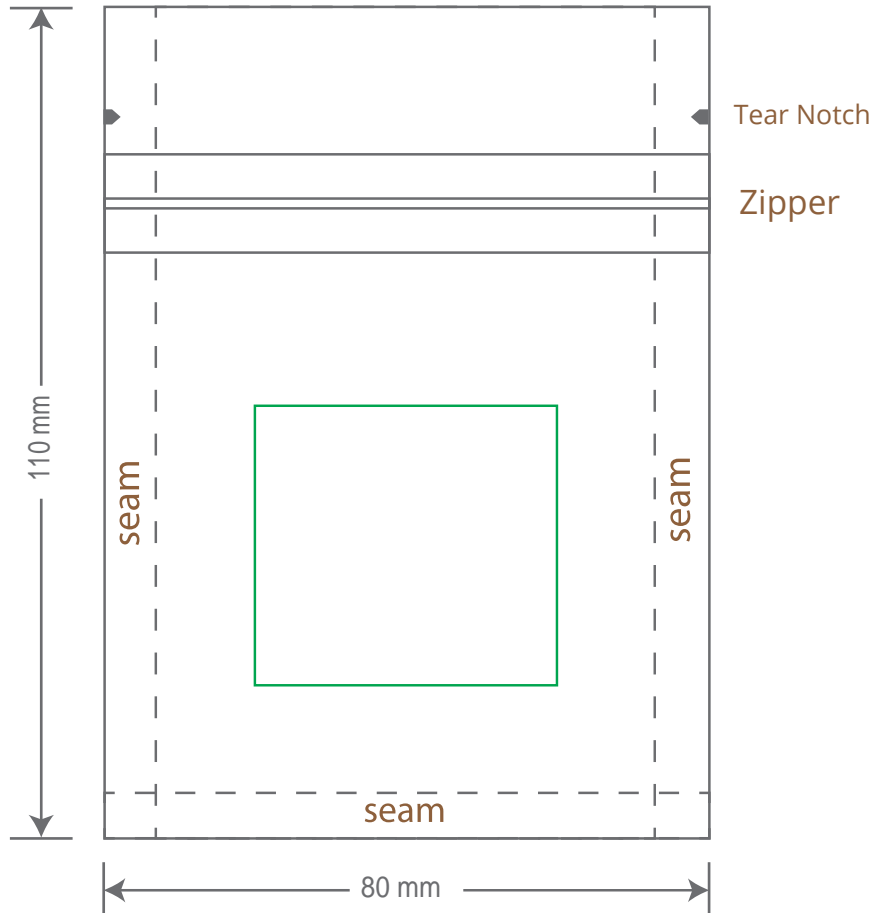

1-2 color Silkscreen Printing Template 80x110mm

Front

Back

Green area is the bag area is the printing area, artwork with at most 2 colors for silkscreen printing.

Note: In Silkscreen printing Text font size must be bigger than 11pt can be clearly printed.