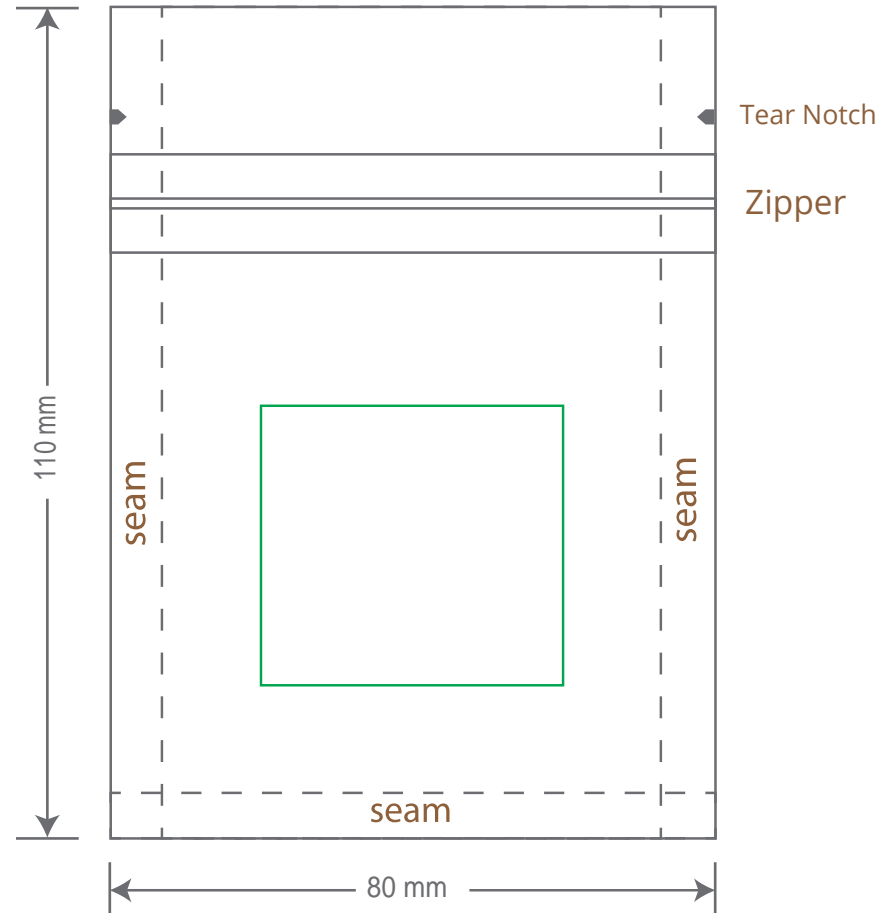

1-2 color Silkscreen Printing Template 80x110mm

Front

Back

Green area is the bag area is the printing area, artwork with at most 2 colors for silkscreen printing.

Note: In Silkscreen printing Text font size must be bigger than 11pt can be clearly printed.