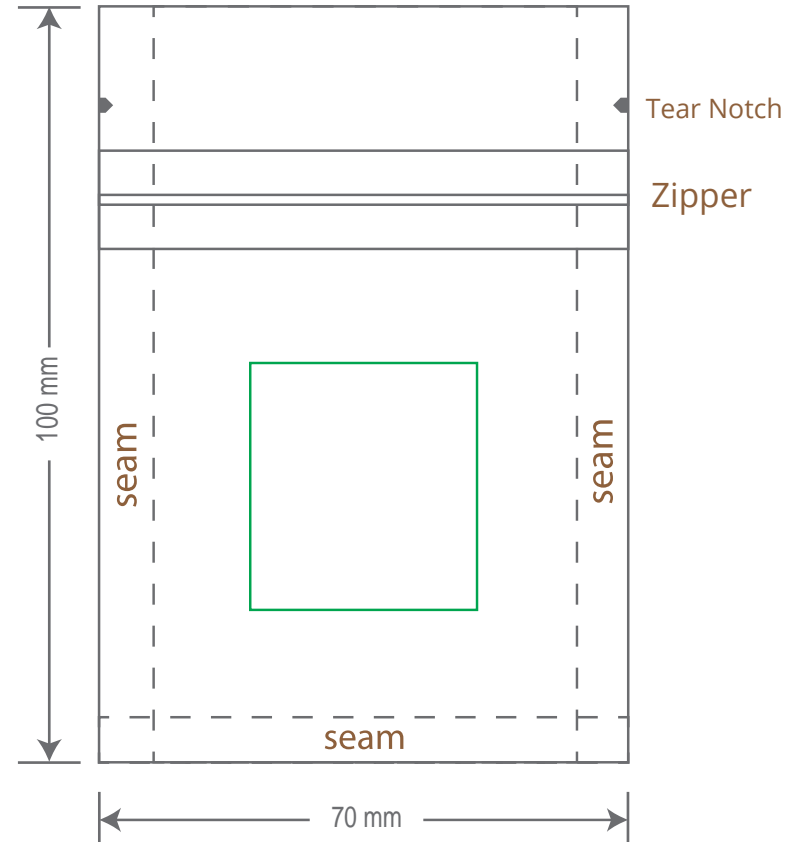

1-2 color Silkscreen Printing Template 70x100mm

Front

Back

Green area is the bag area is the printing area, artwork with at most 2 colors for silkscreen printing.

Note: In Silkscreen printing Text font size must be bigger than 11pt can be clearly printed.