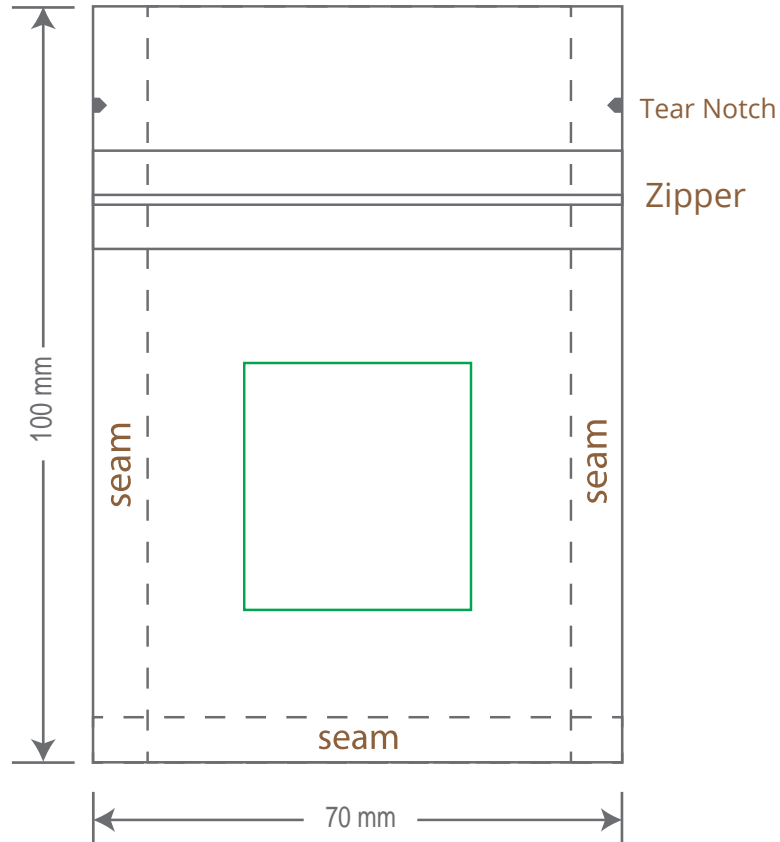

1-2 color Silkscreen Printing Template 70x100mm

Front

Back

Green area is the bag area is the printing area, artwork with at most 2 colors for silkscreen printing.

Note: In Silkscreen printing Text font size must be bigger than 11pt can be clearly printed.