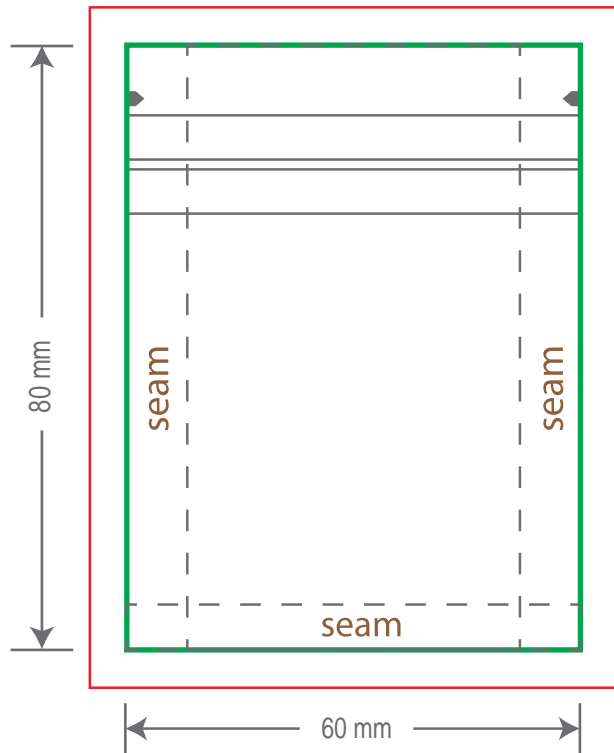

Front

Back

Green area is the bag area can with printing, except the window area.

Red area is the bleed area, please extend your artwork outside the green area within the red area.