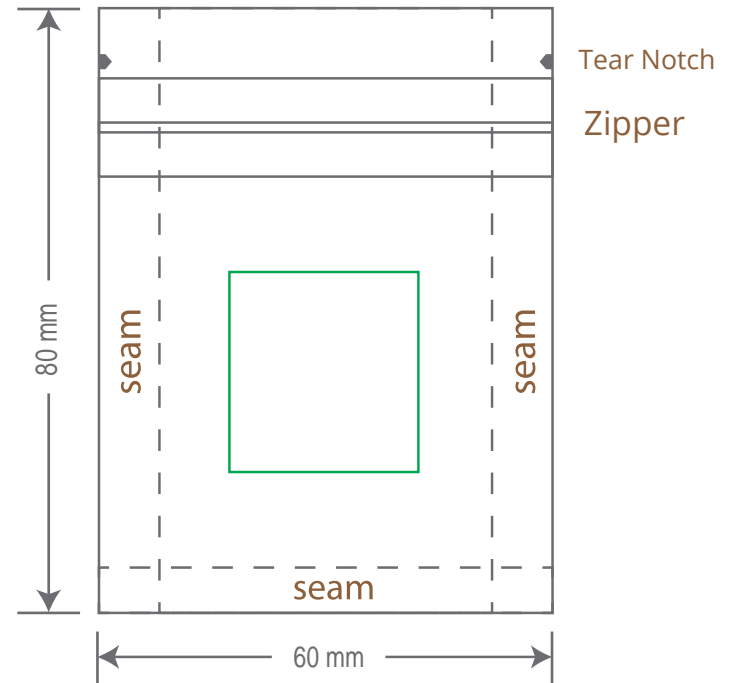

Front

Back

Green area is the bag area is the printing area, artwork with at most 2 colors for silkscreen printing.

Note: In Silkscreen printing Text font size must be bigger than 11pt can be clearly printed.