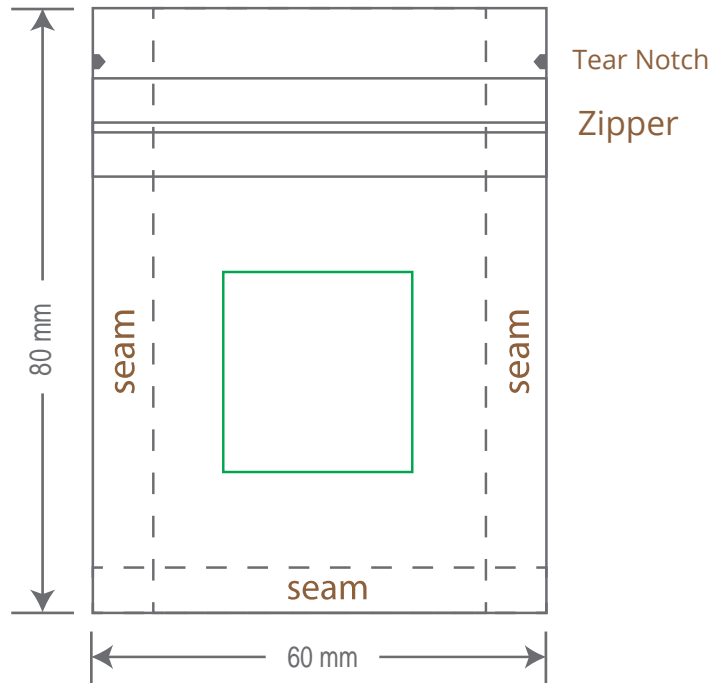

Front

Back

Green area is the bag area is the printing area, artwork with at most 2 colors for silkscreen printing.

Note: In Silkscreen printing Text font size must be bigger than 11pt can be clearly printed.