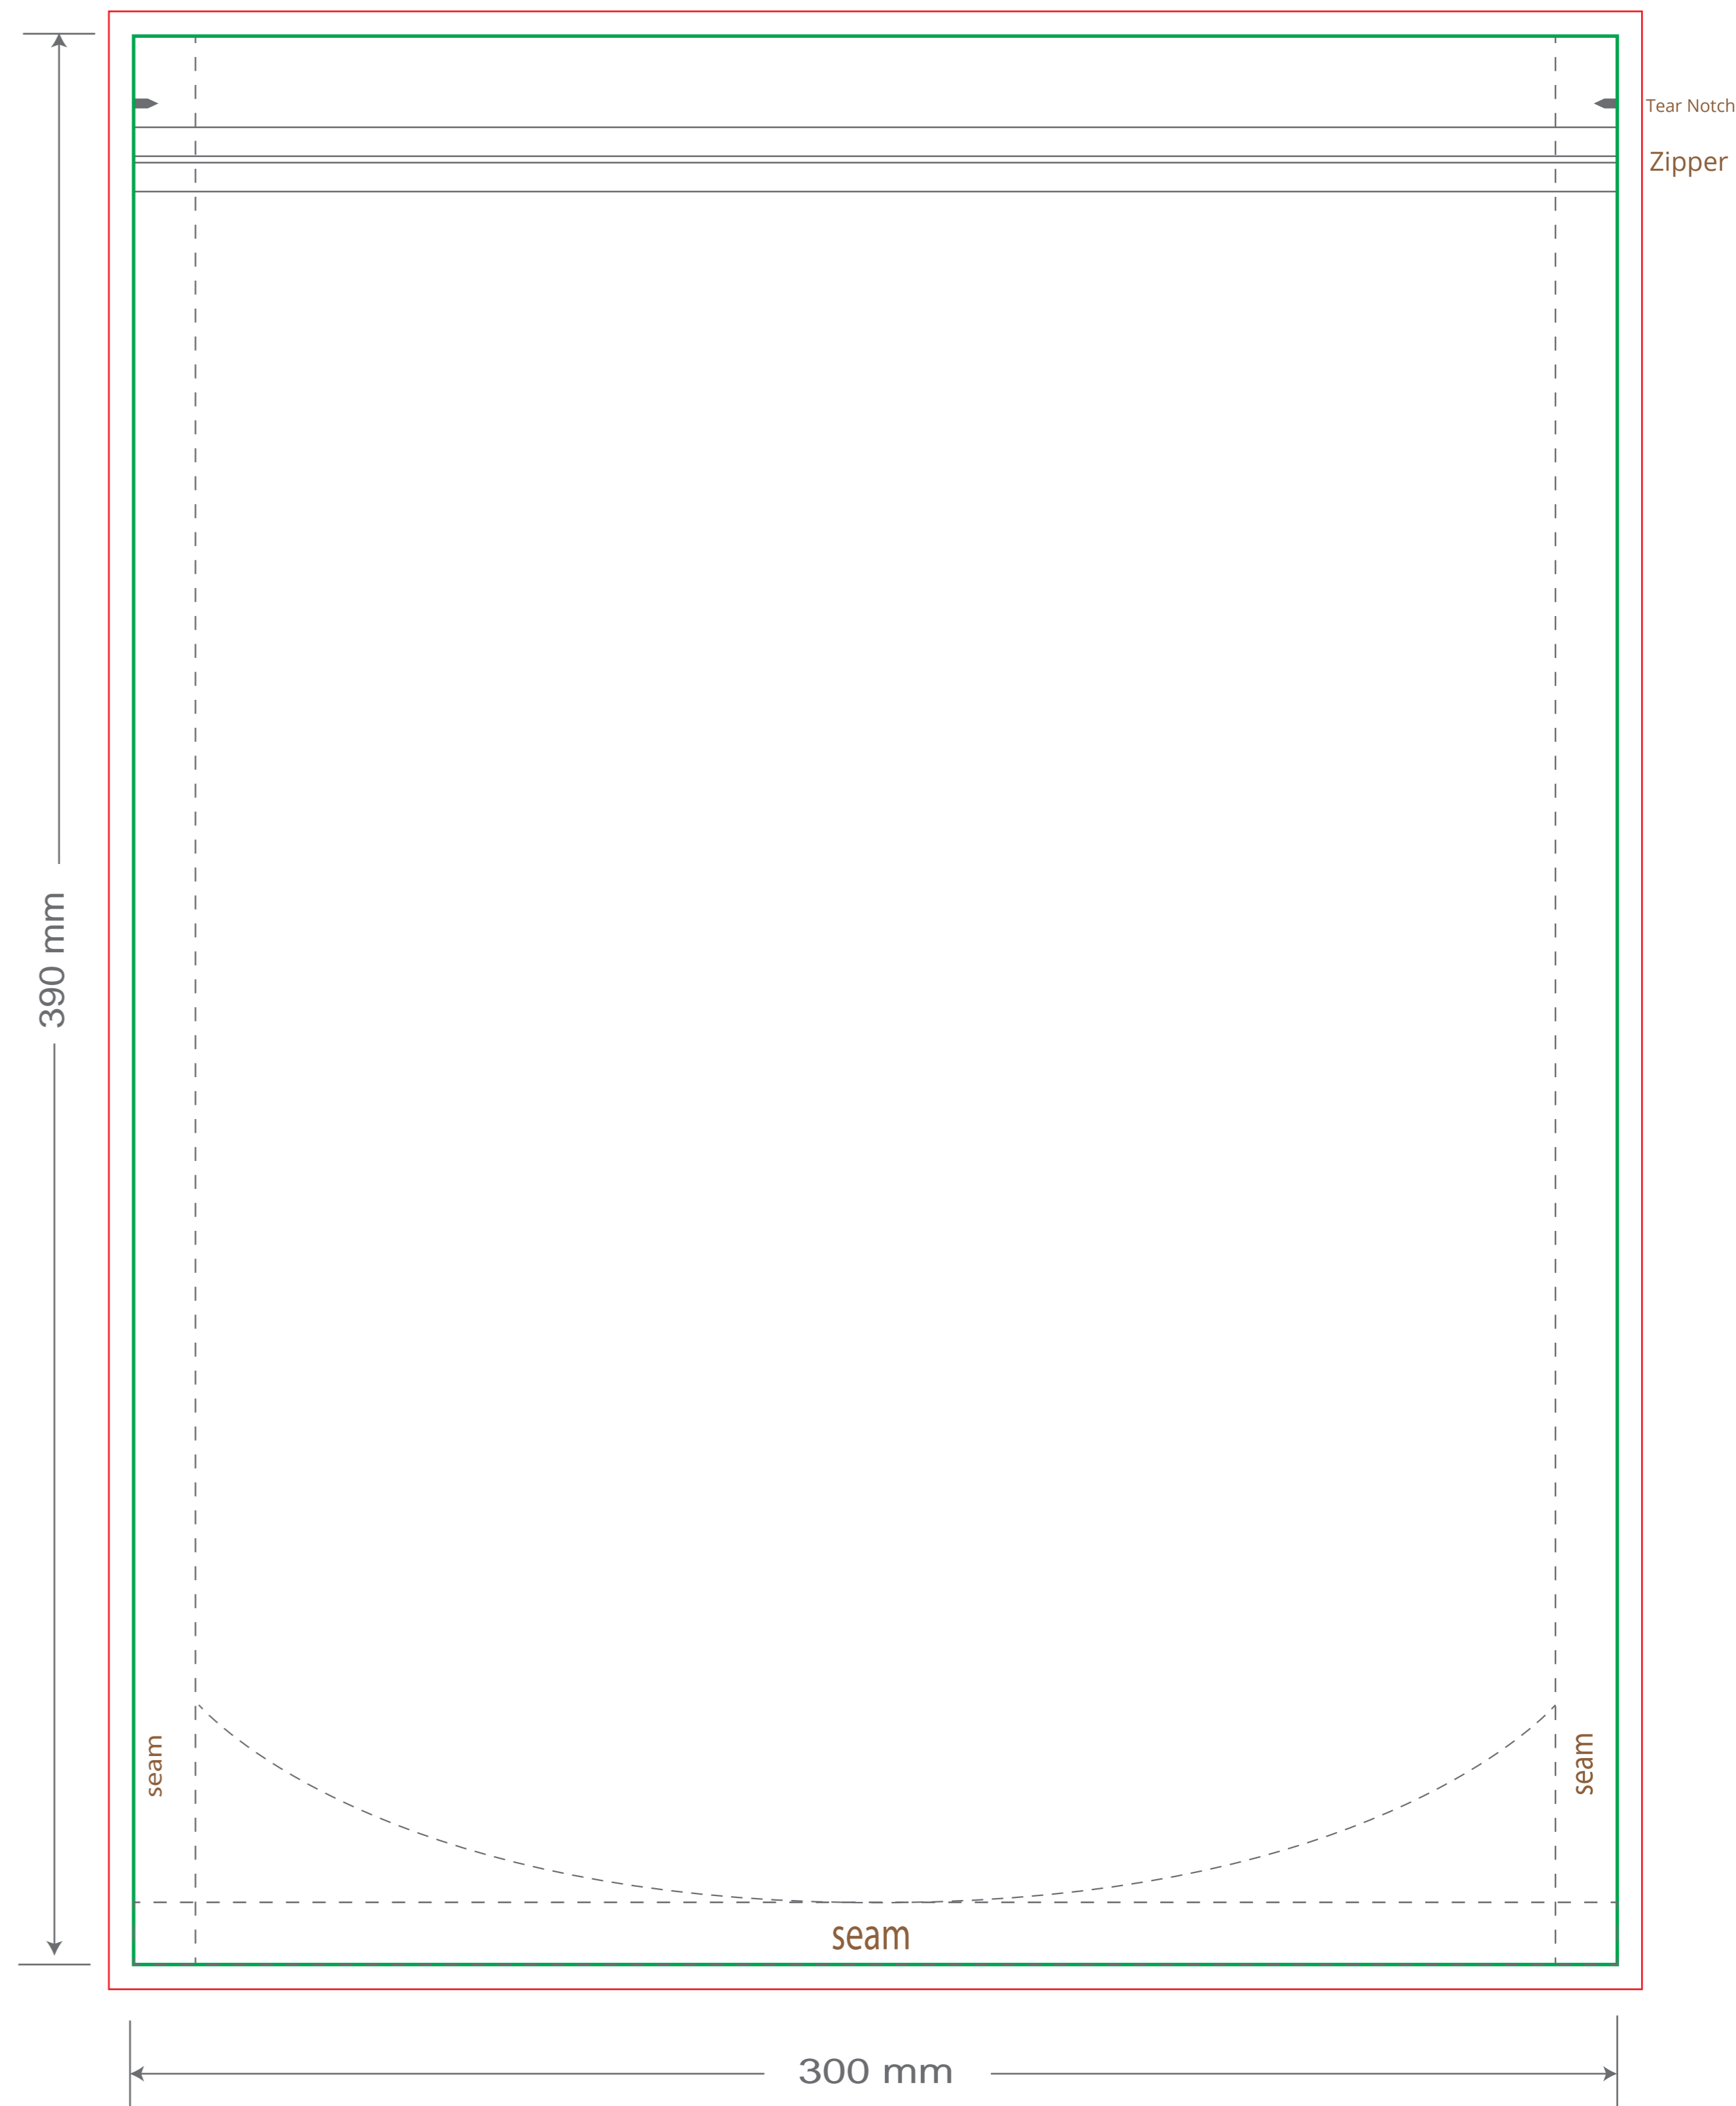

Front

Back

Green area is the bag area can with printing, except the window area.

Red area is the bleed area, please extend your artwork outside the green area within the red area.