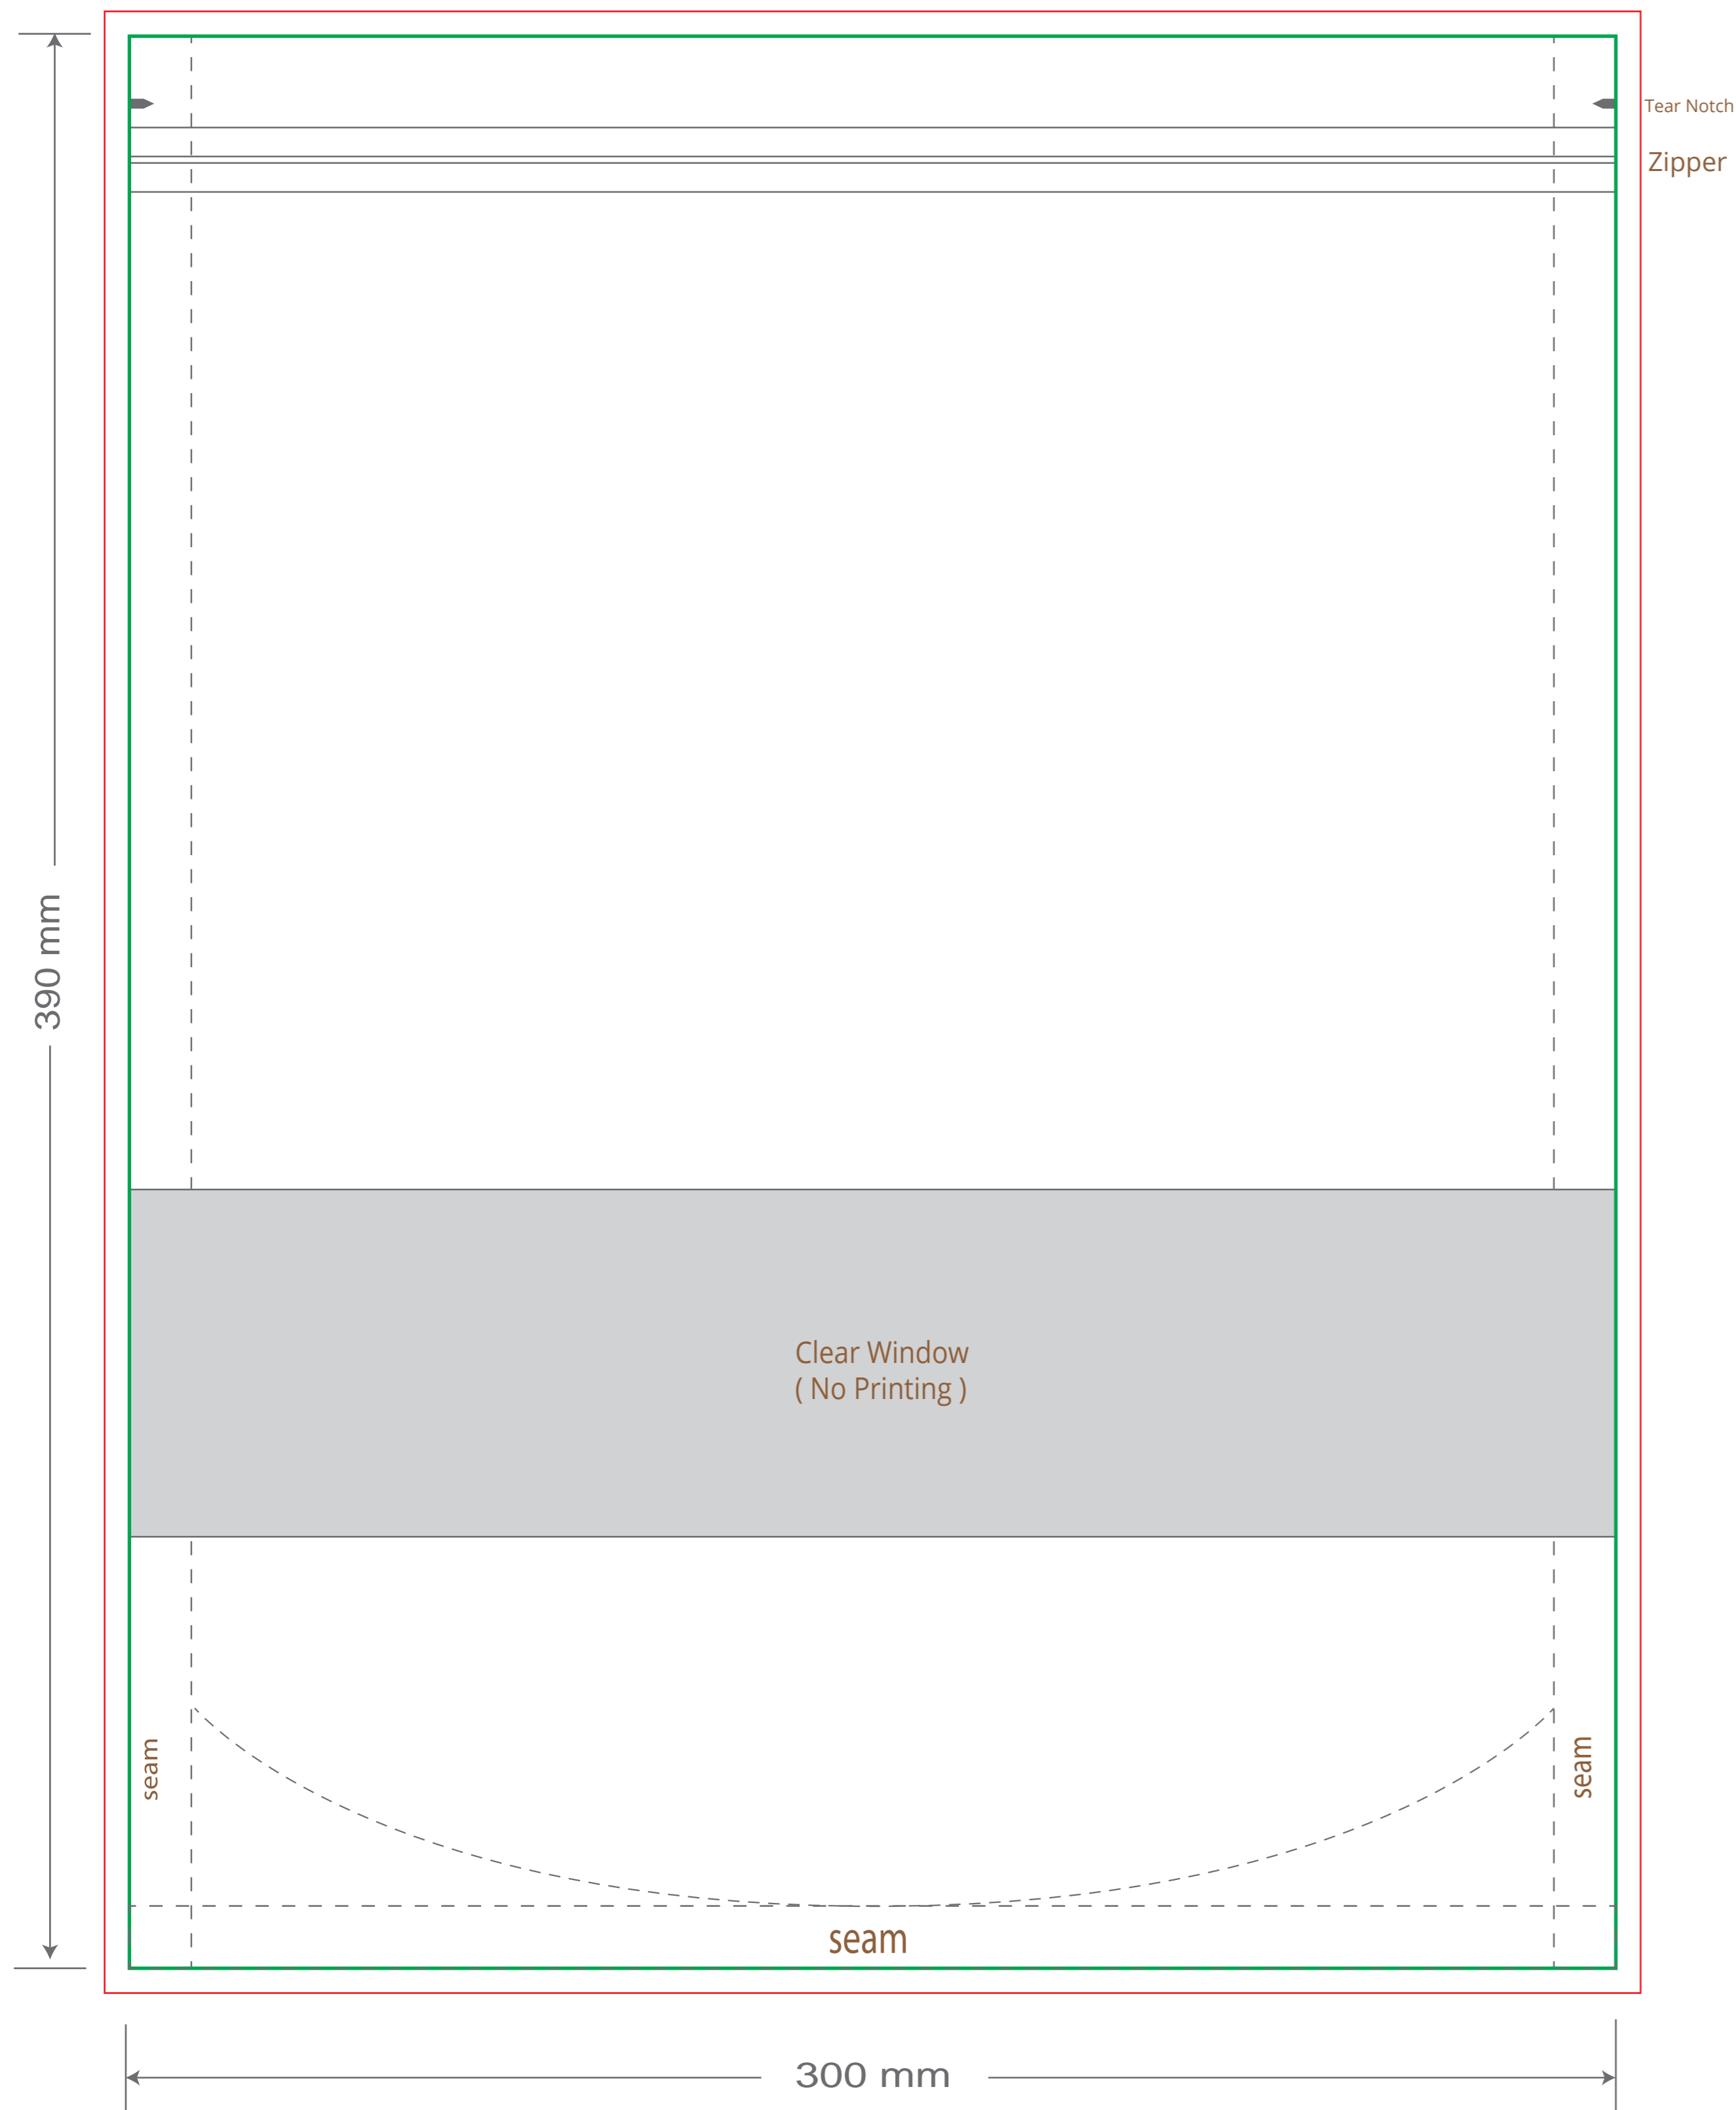

Front

Back

Green area is the bag area can with printing, except the window area.

Red area is the bleed area, please extend your artwork outside the green area within the red area.