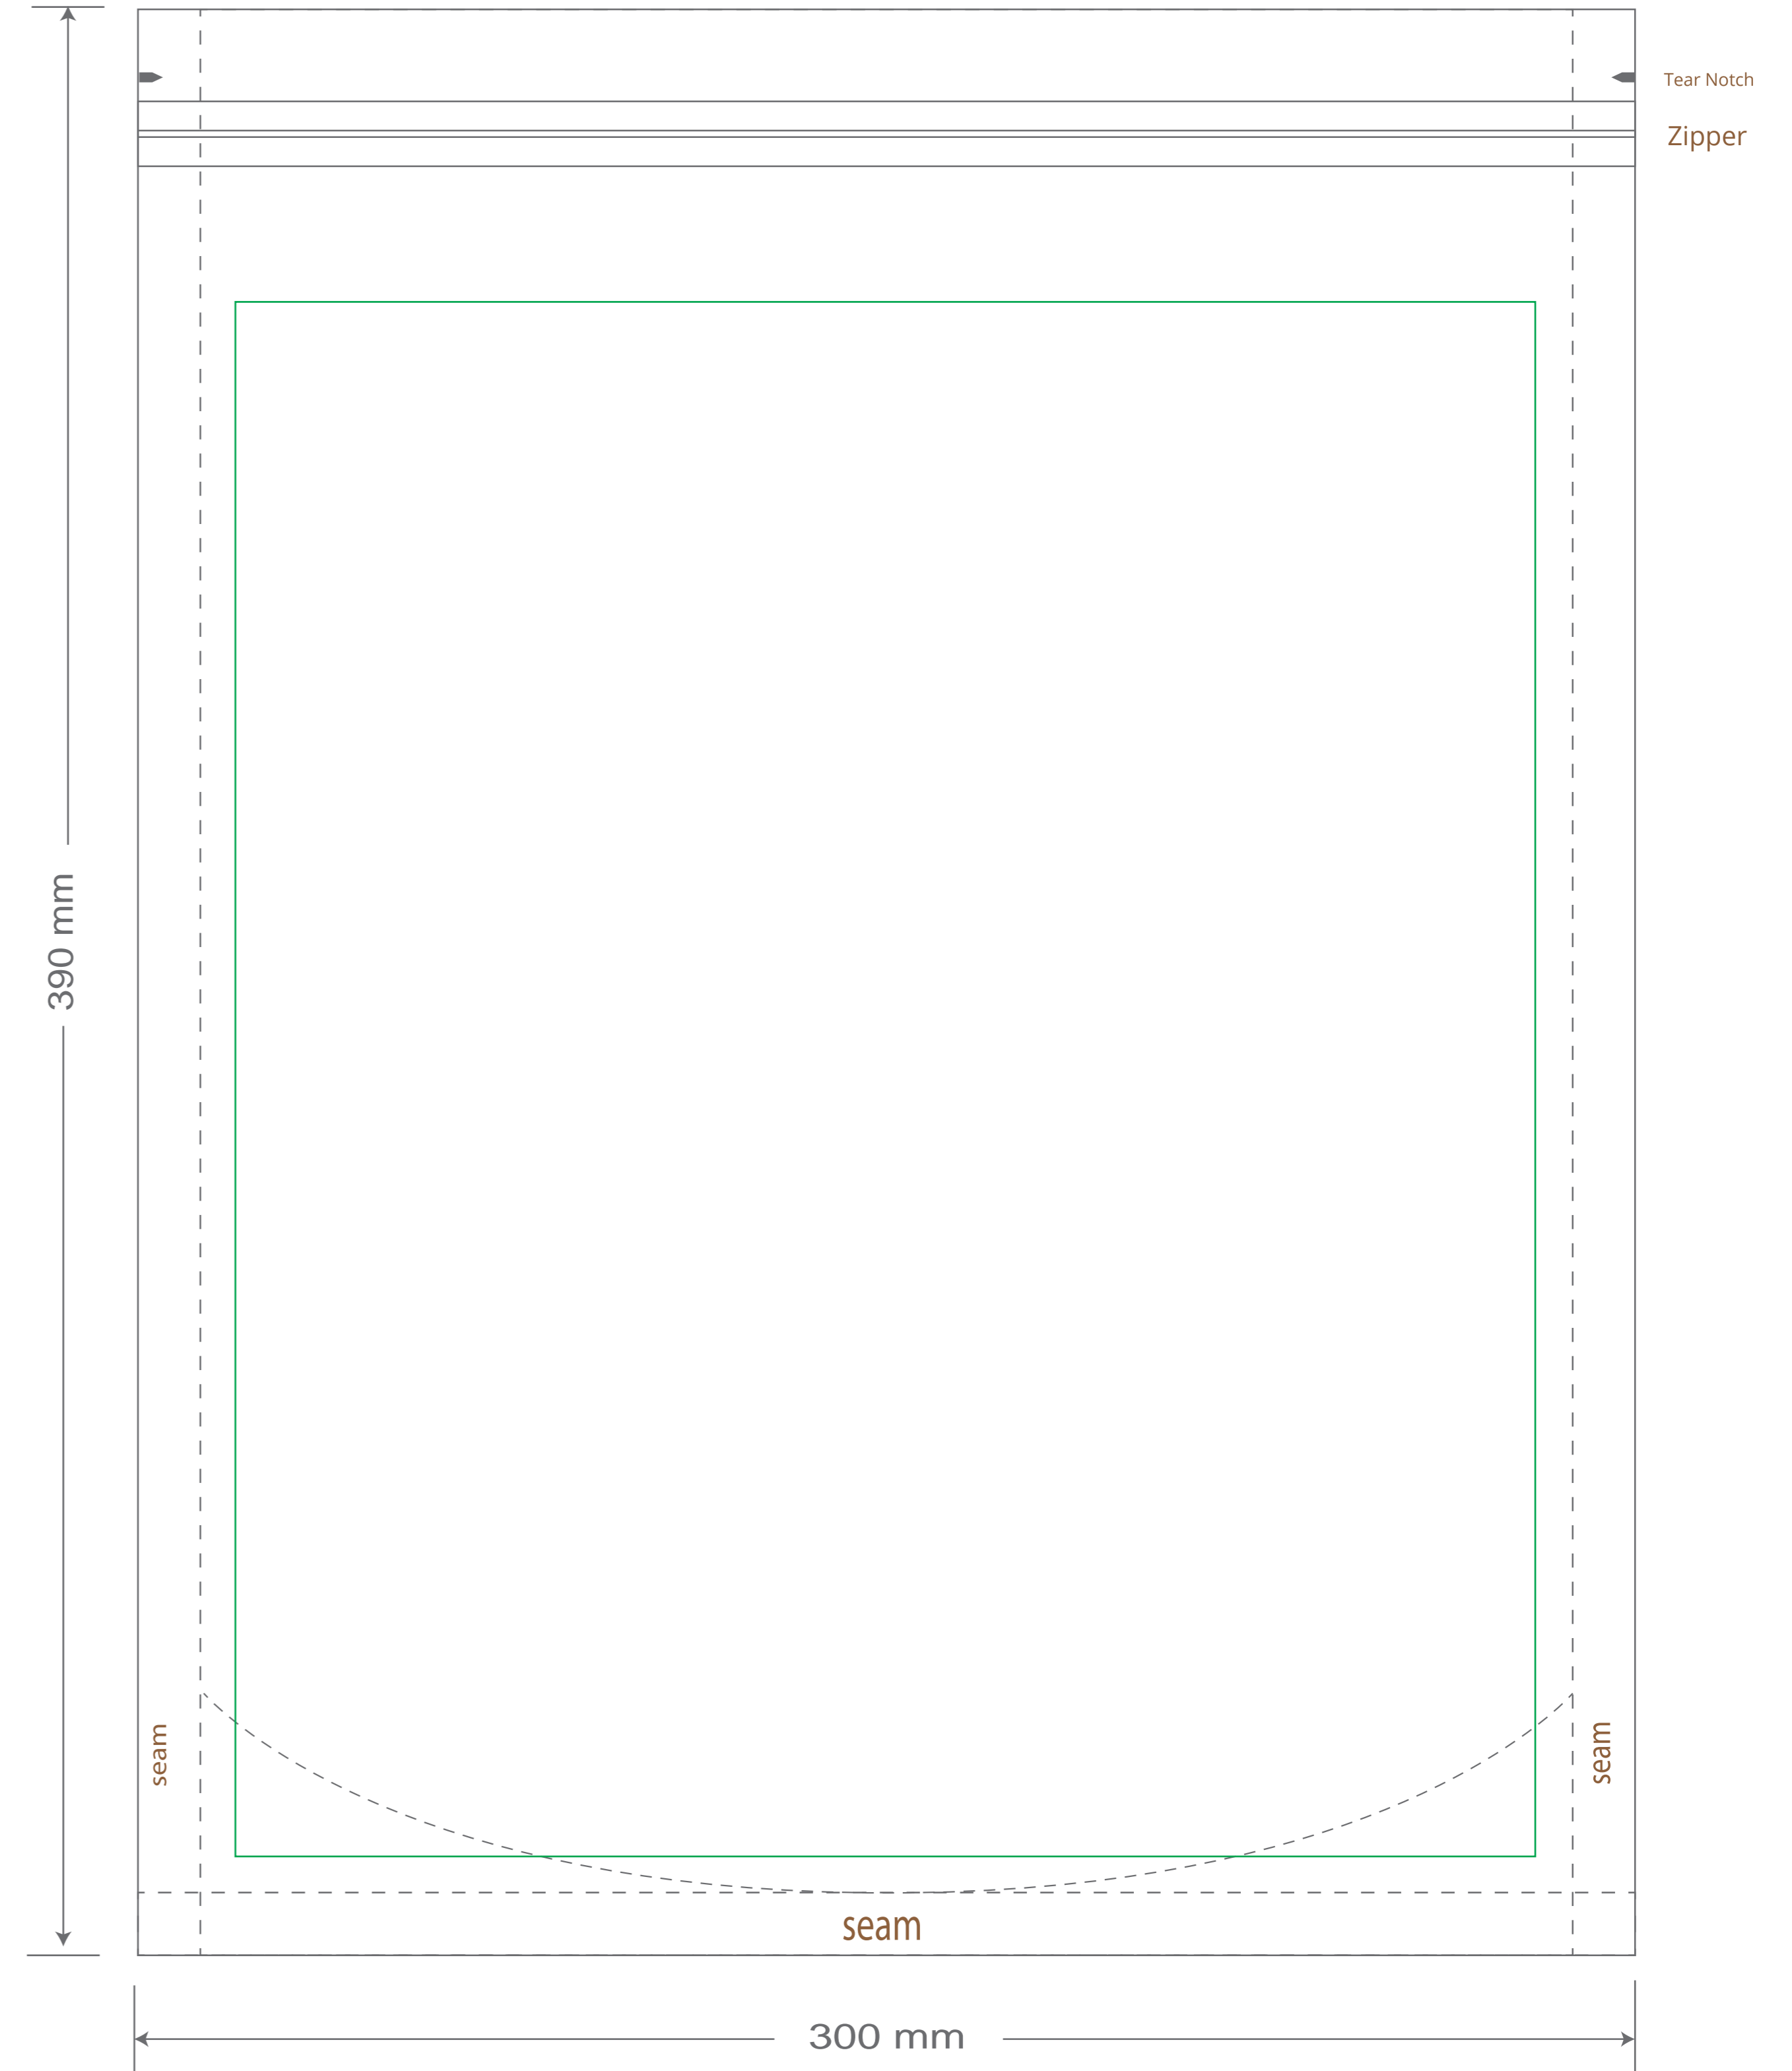

Front

Back

Green area is the bag area is the printing area, artwork with at most 2 colors for silkscreen printing.

Note: In Silkscreen printing Text font size must be bigger than 11pt can be clearly printed.