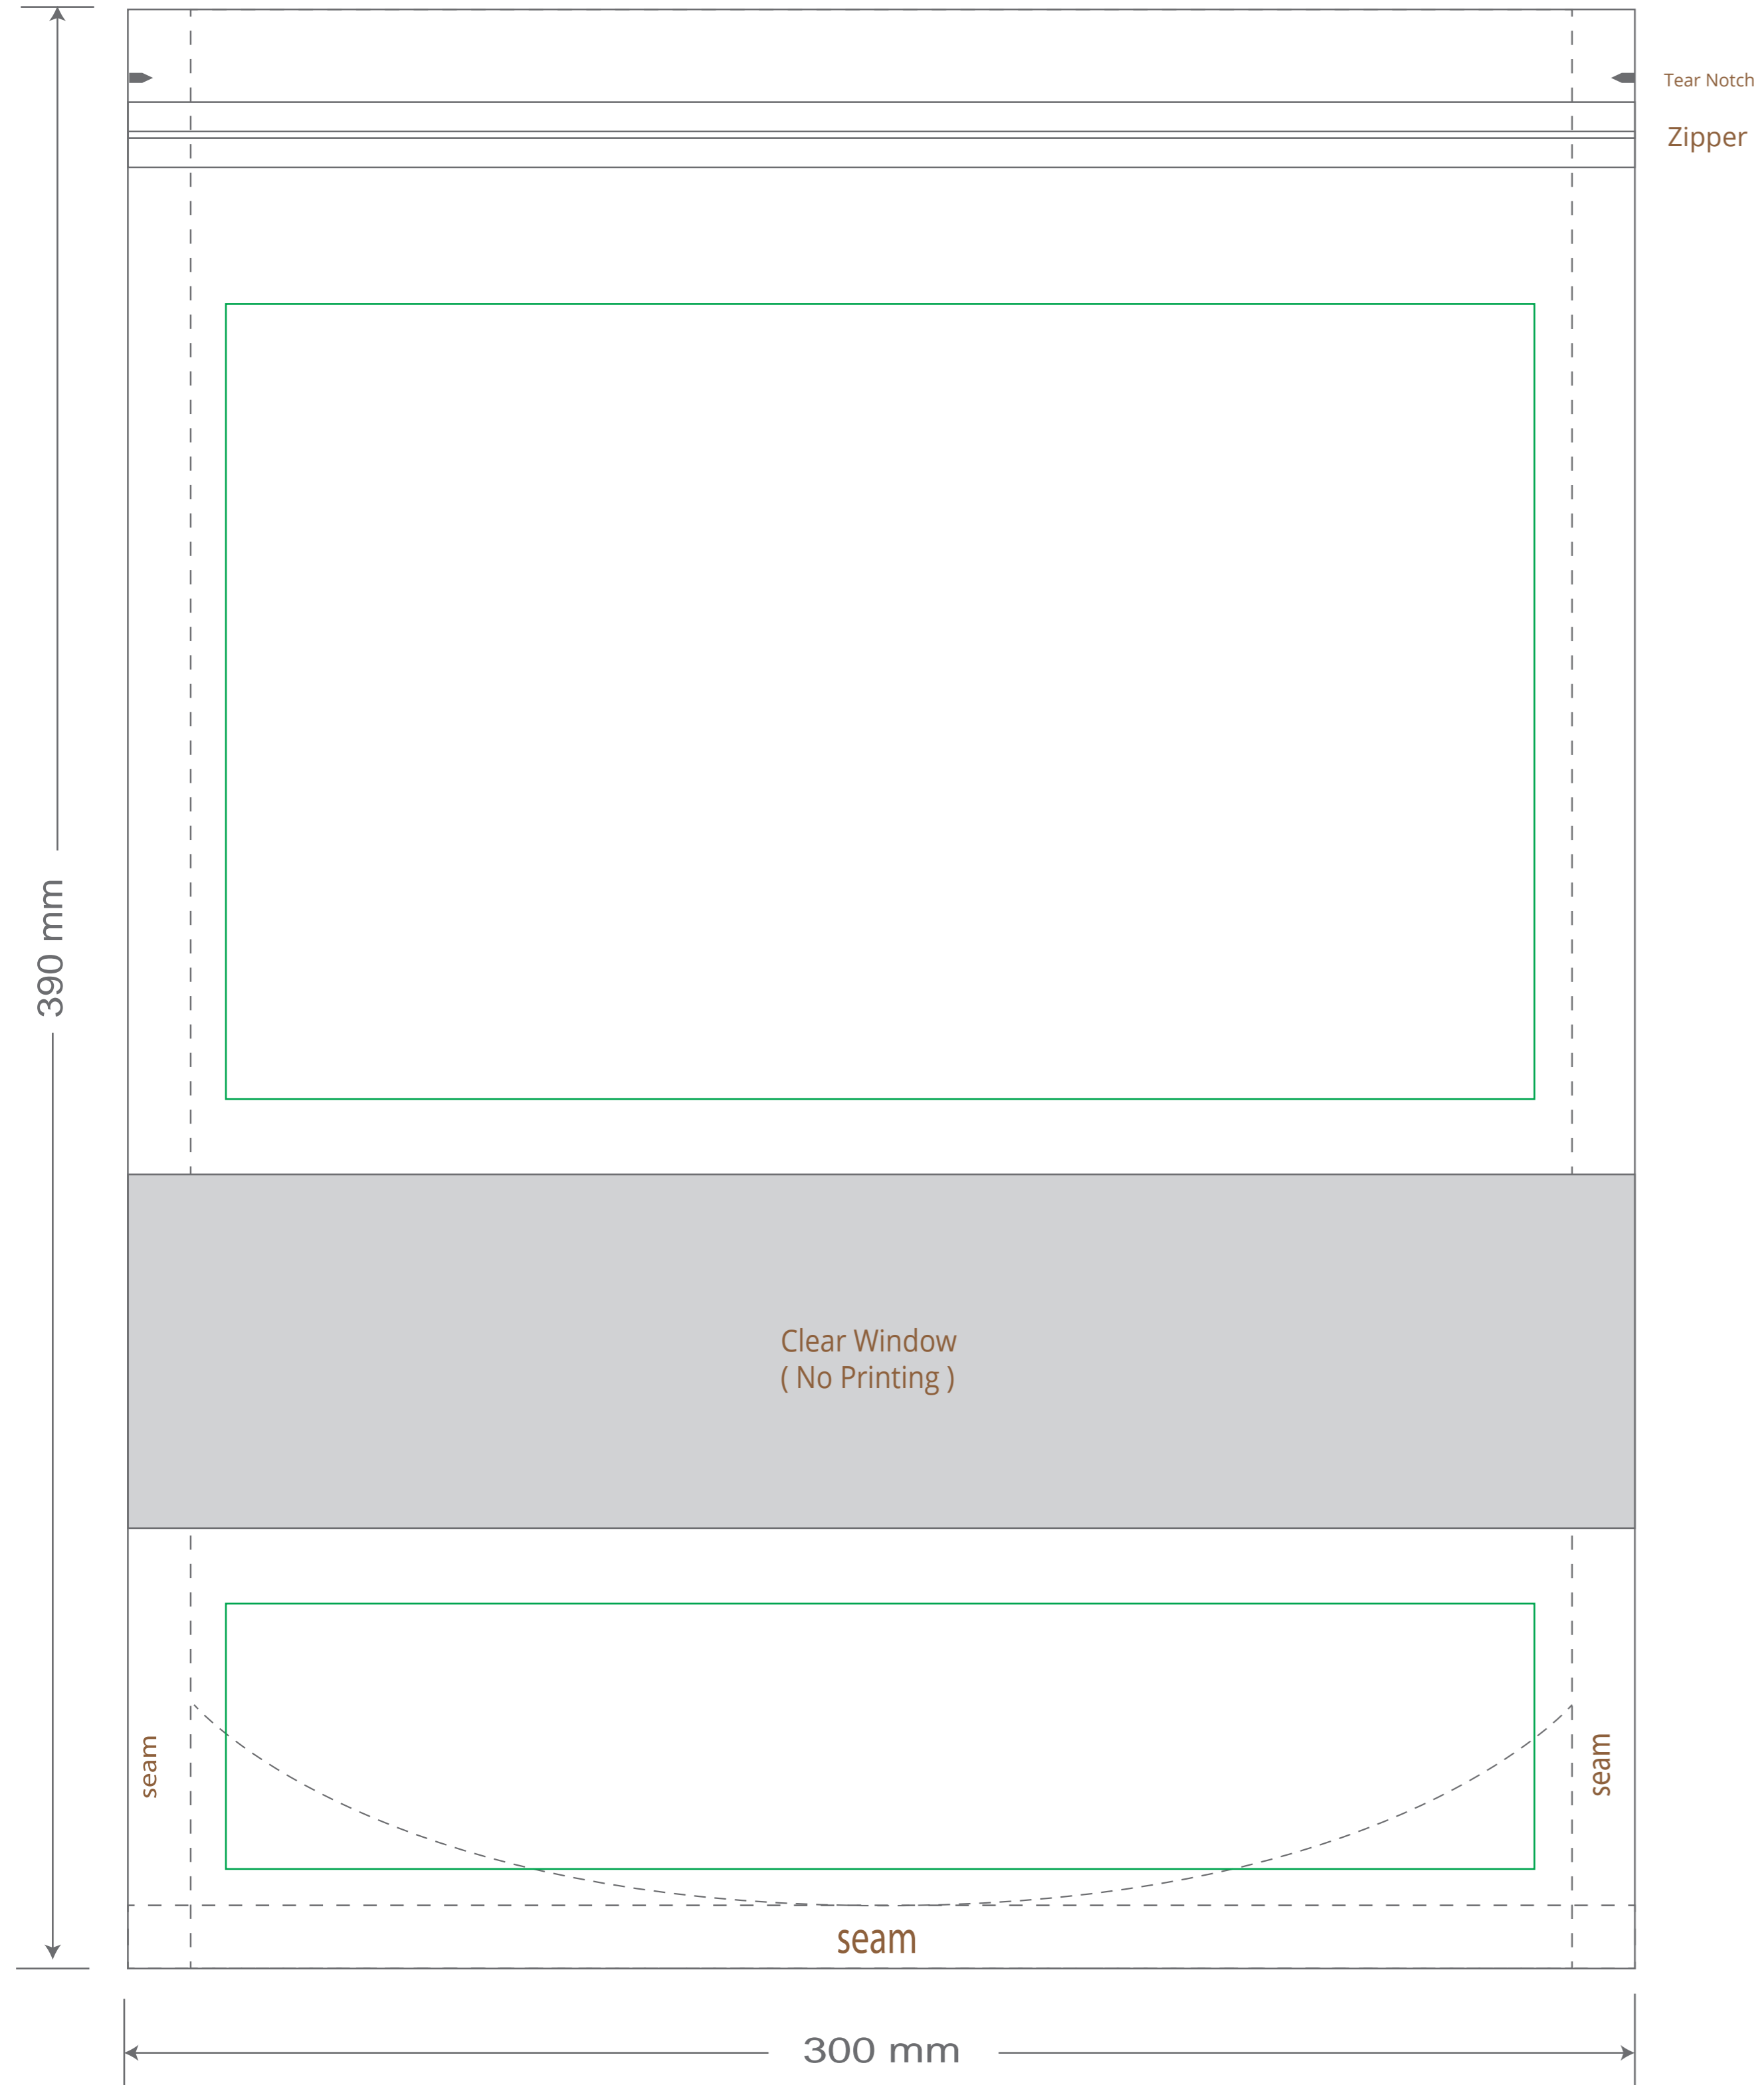

Front

Back

Green area is the bag area is the printing area, artwork with at most 2 colors for silkscreen printing.

Note: In Silkscreen printing Text font size must be bigger than 11pt can be clearly printed.