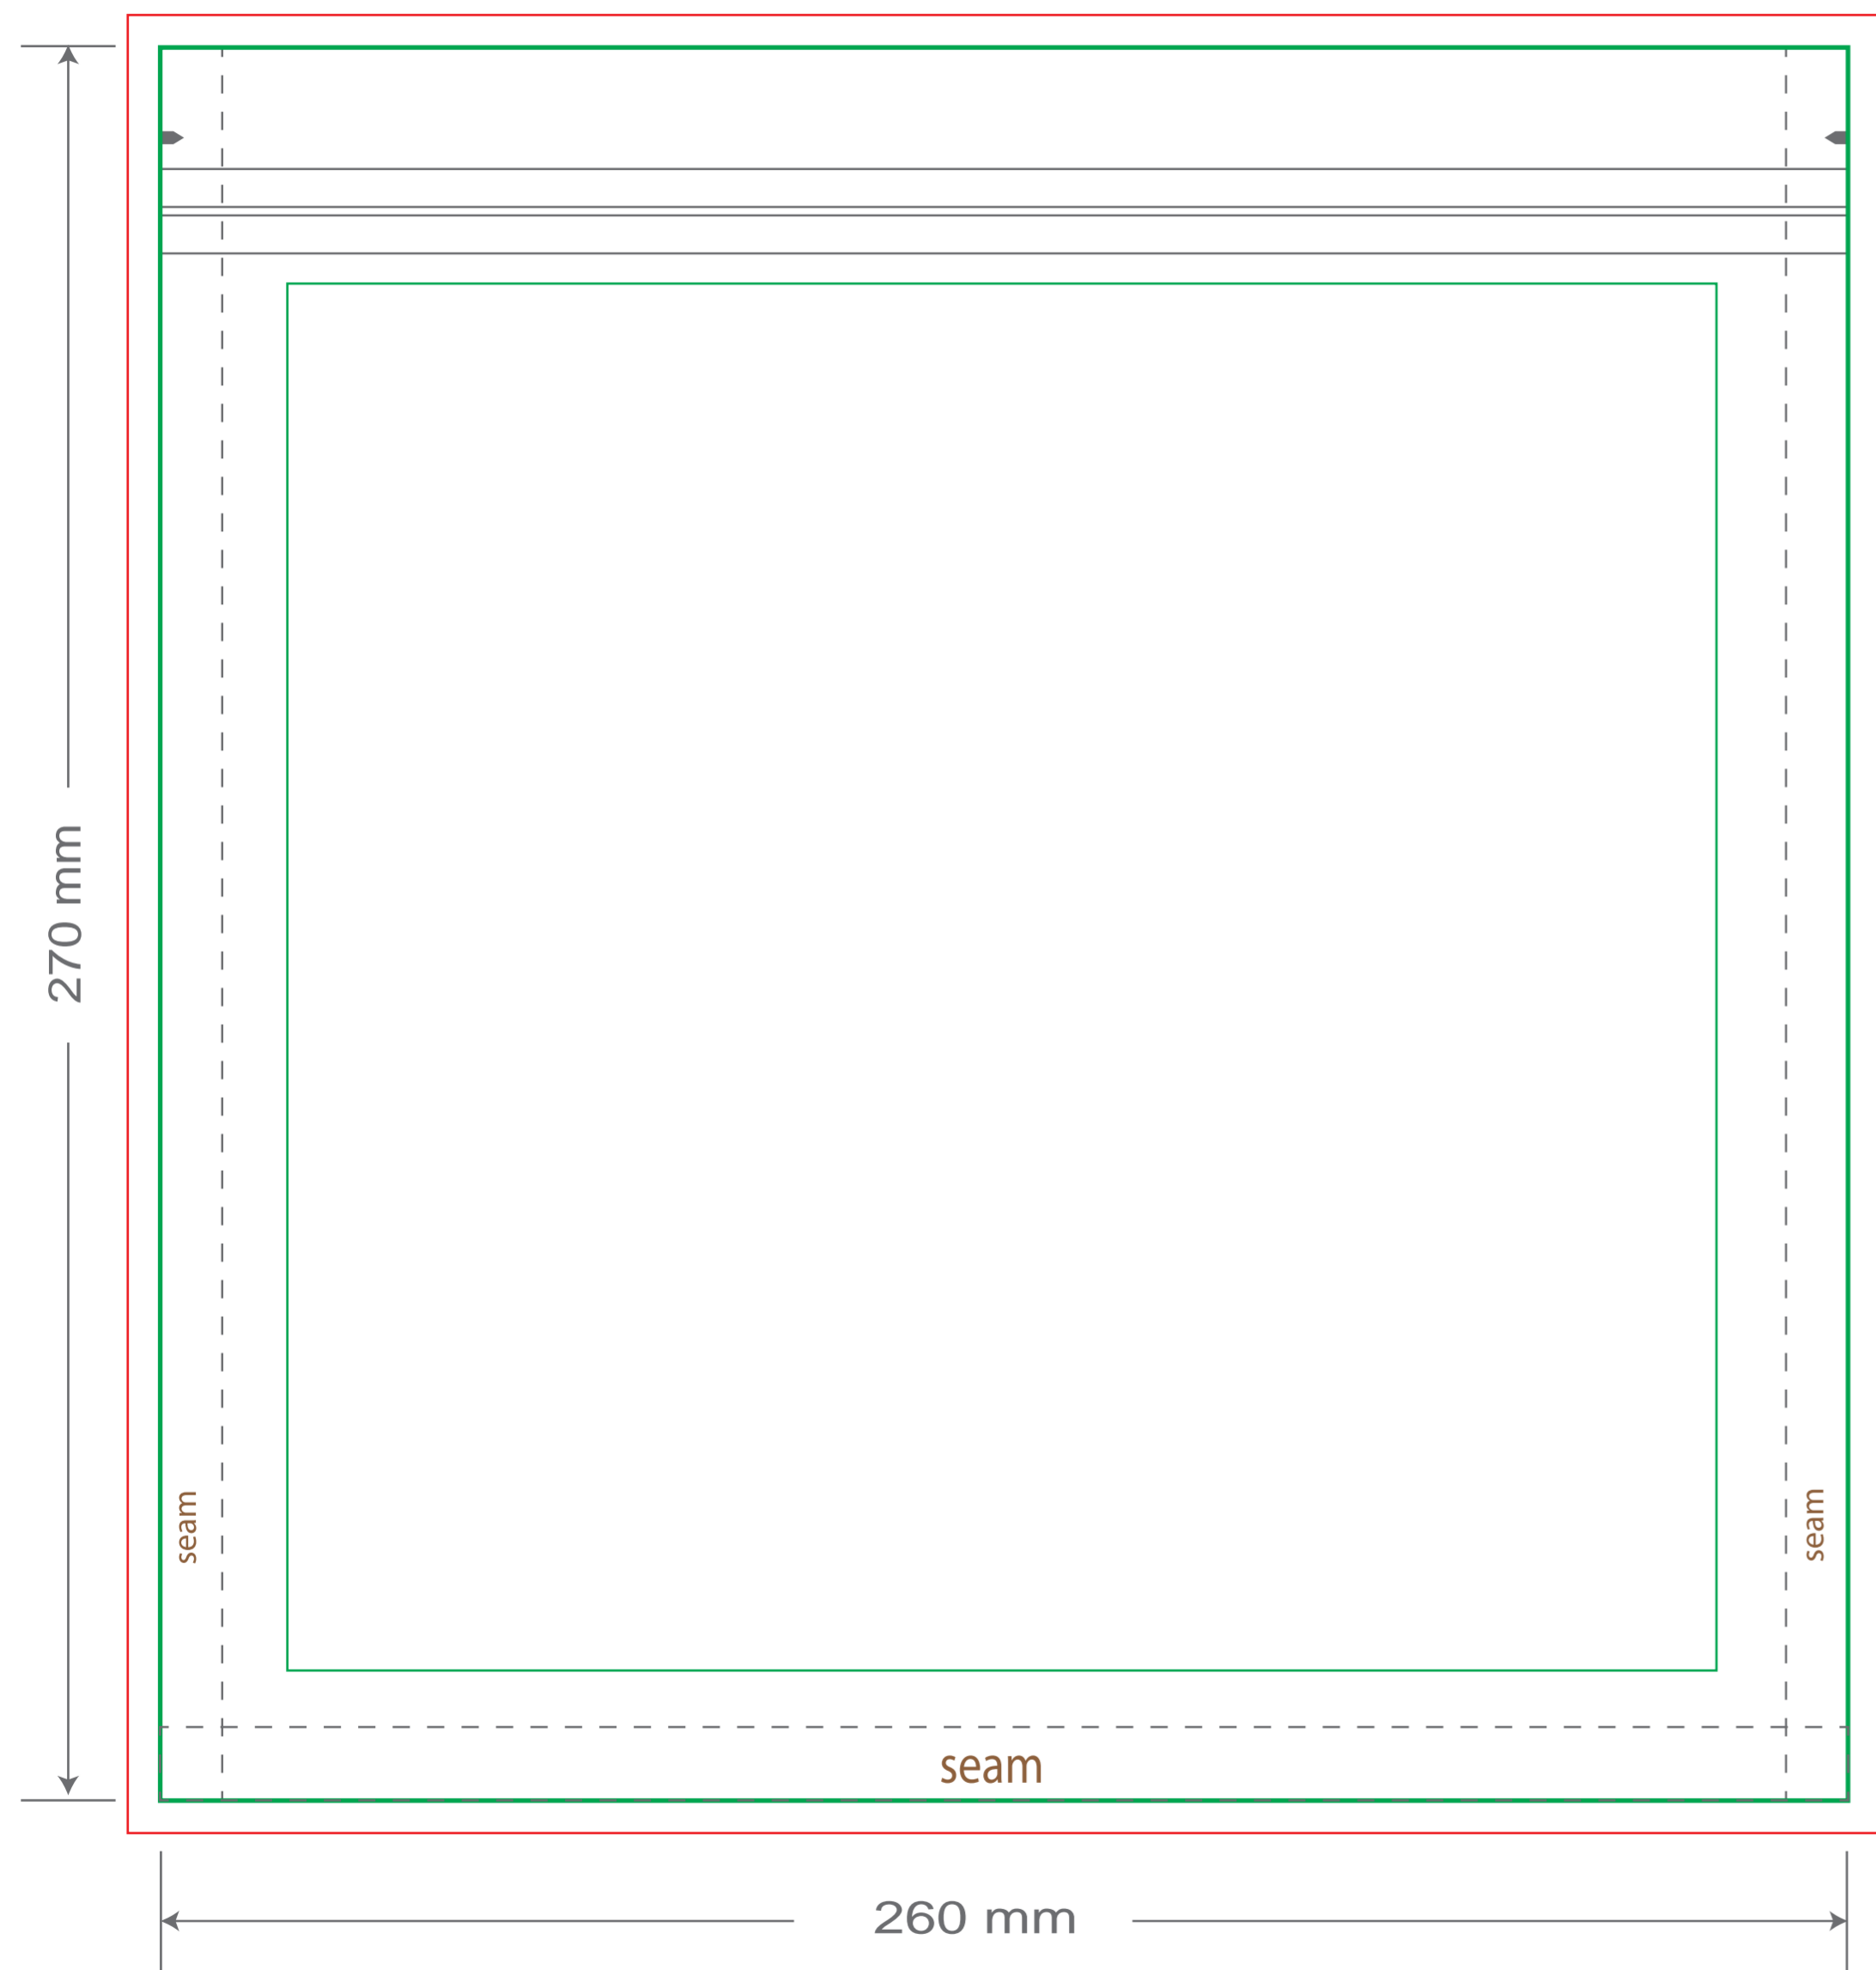

Front

Tear Notch
Zipper

Back

Tear Notch
Zipper

Green area is the bag area can with printing, except the window area.

Red area is the bleed area, please extend your artwork outside the green area within the red area.