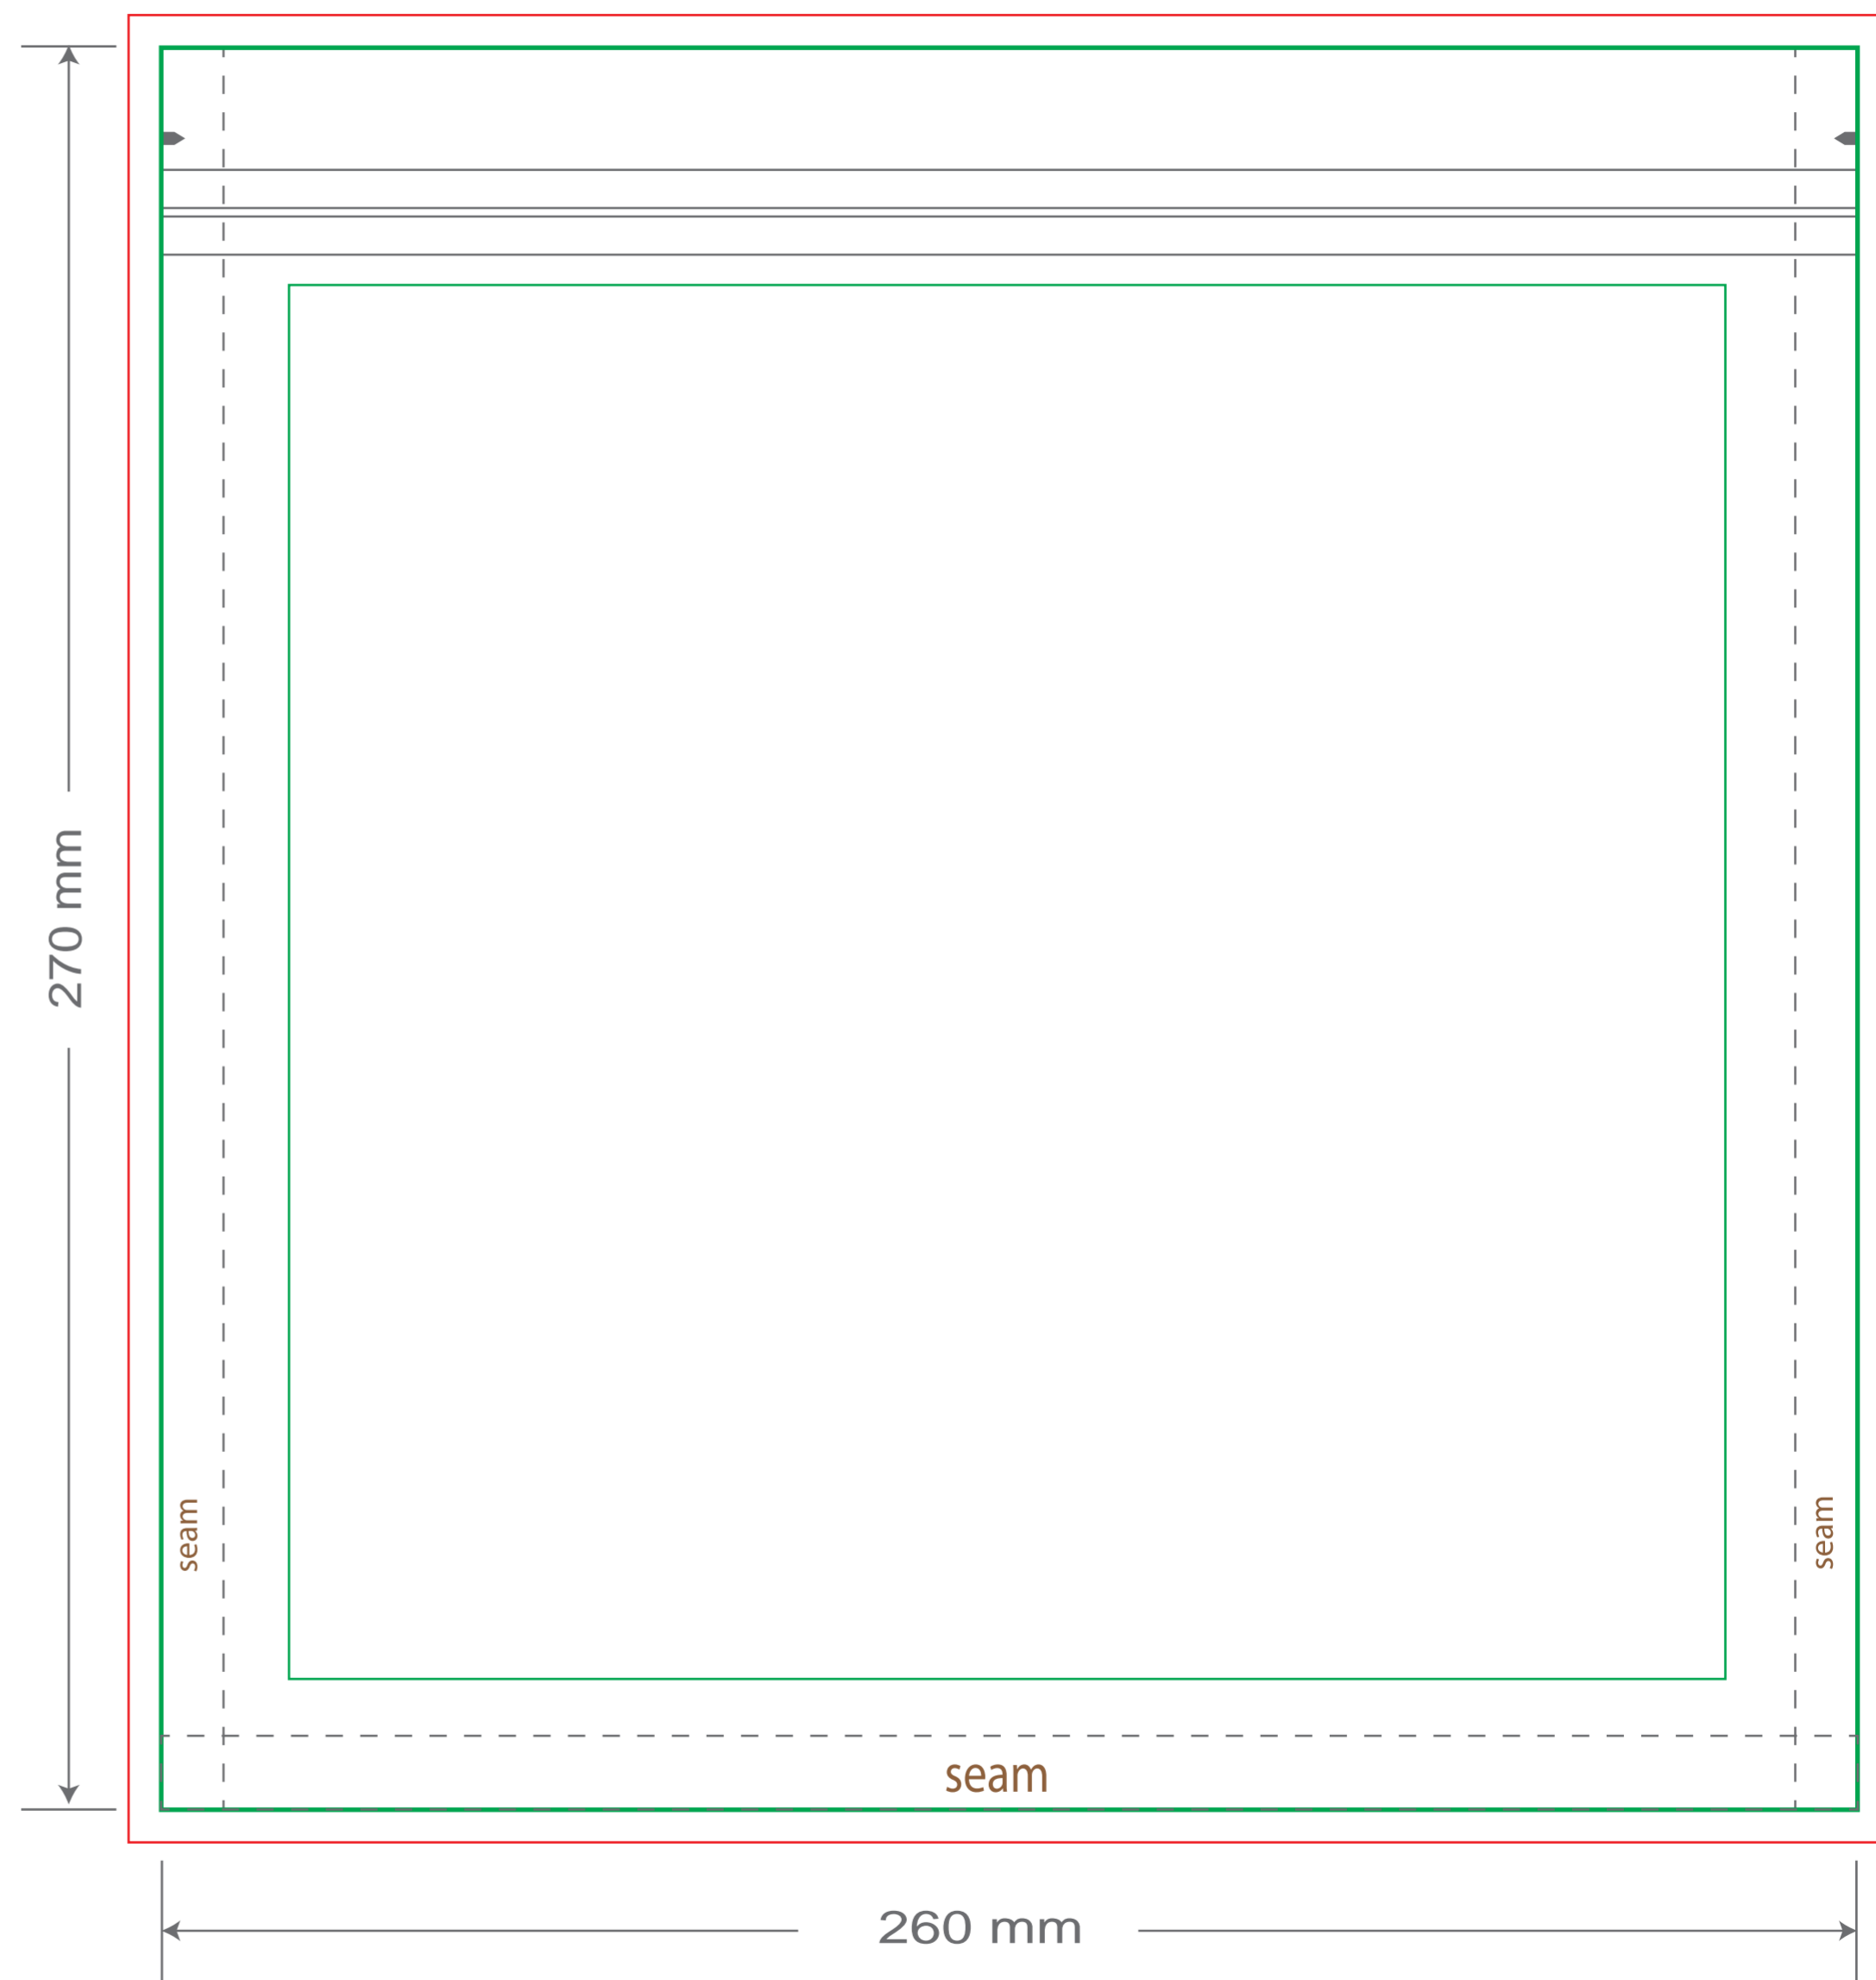

Front

Tear Notch
Zipper

Back

Tear Notch
Zipper

Green area is the bag area can with printing, except the window area.

Red area is the bleed area, please extend your artwork outside the green area within the red area.