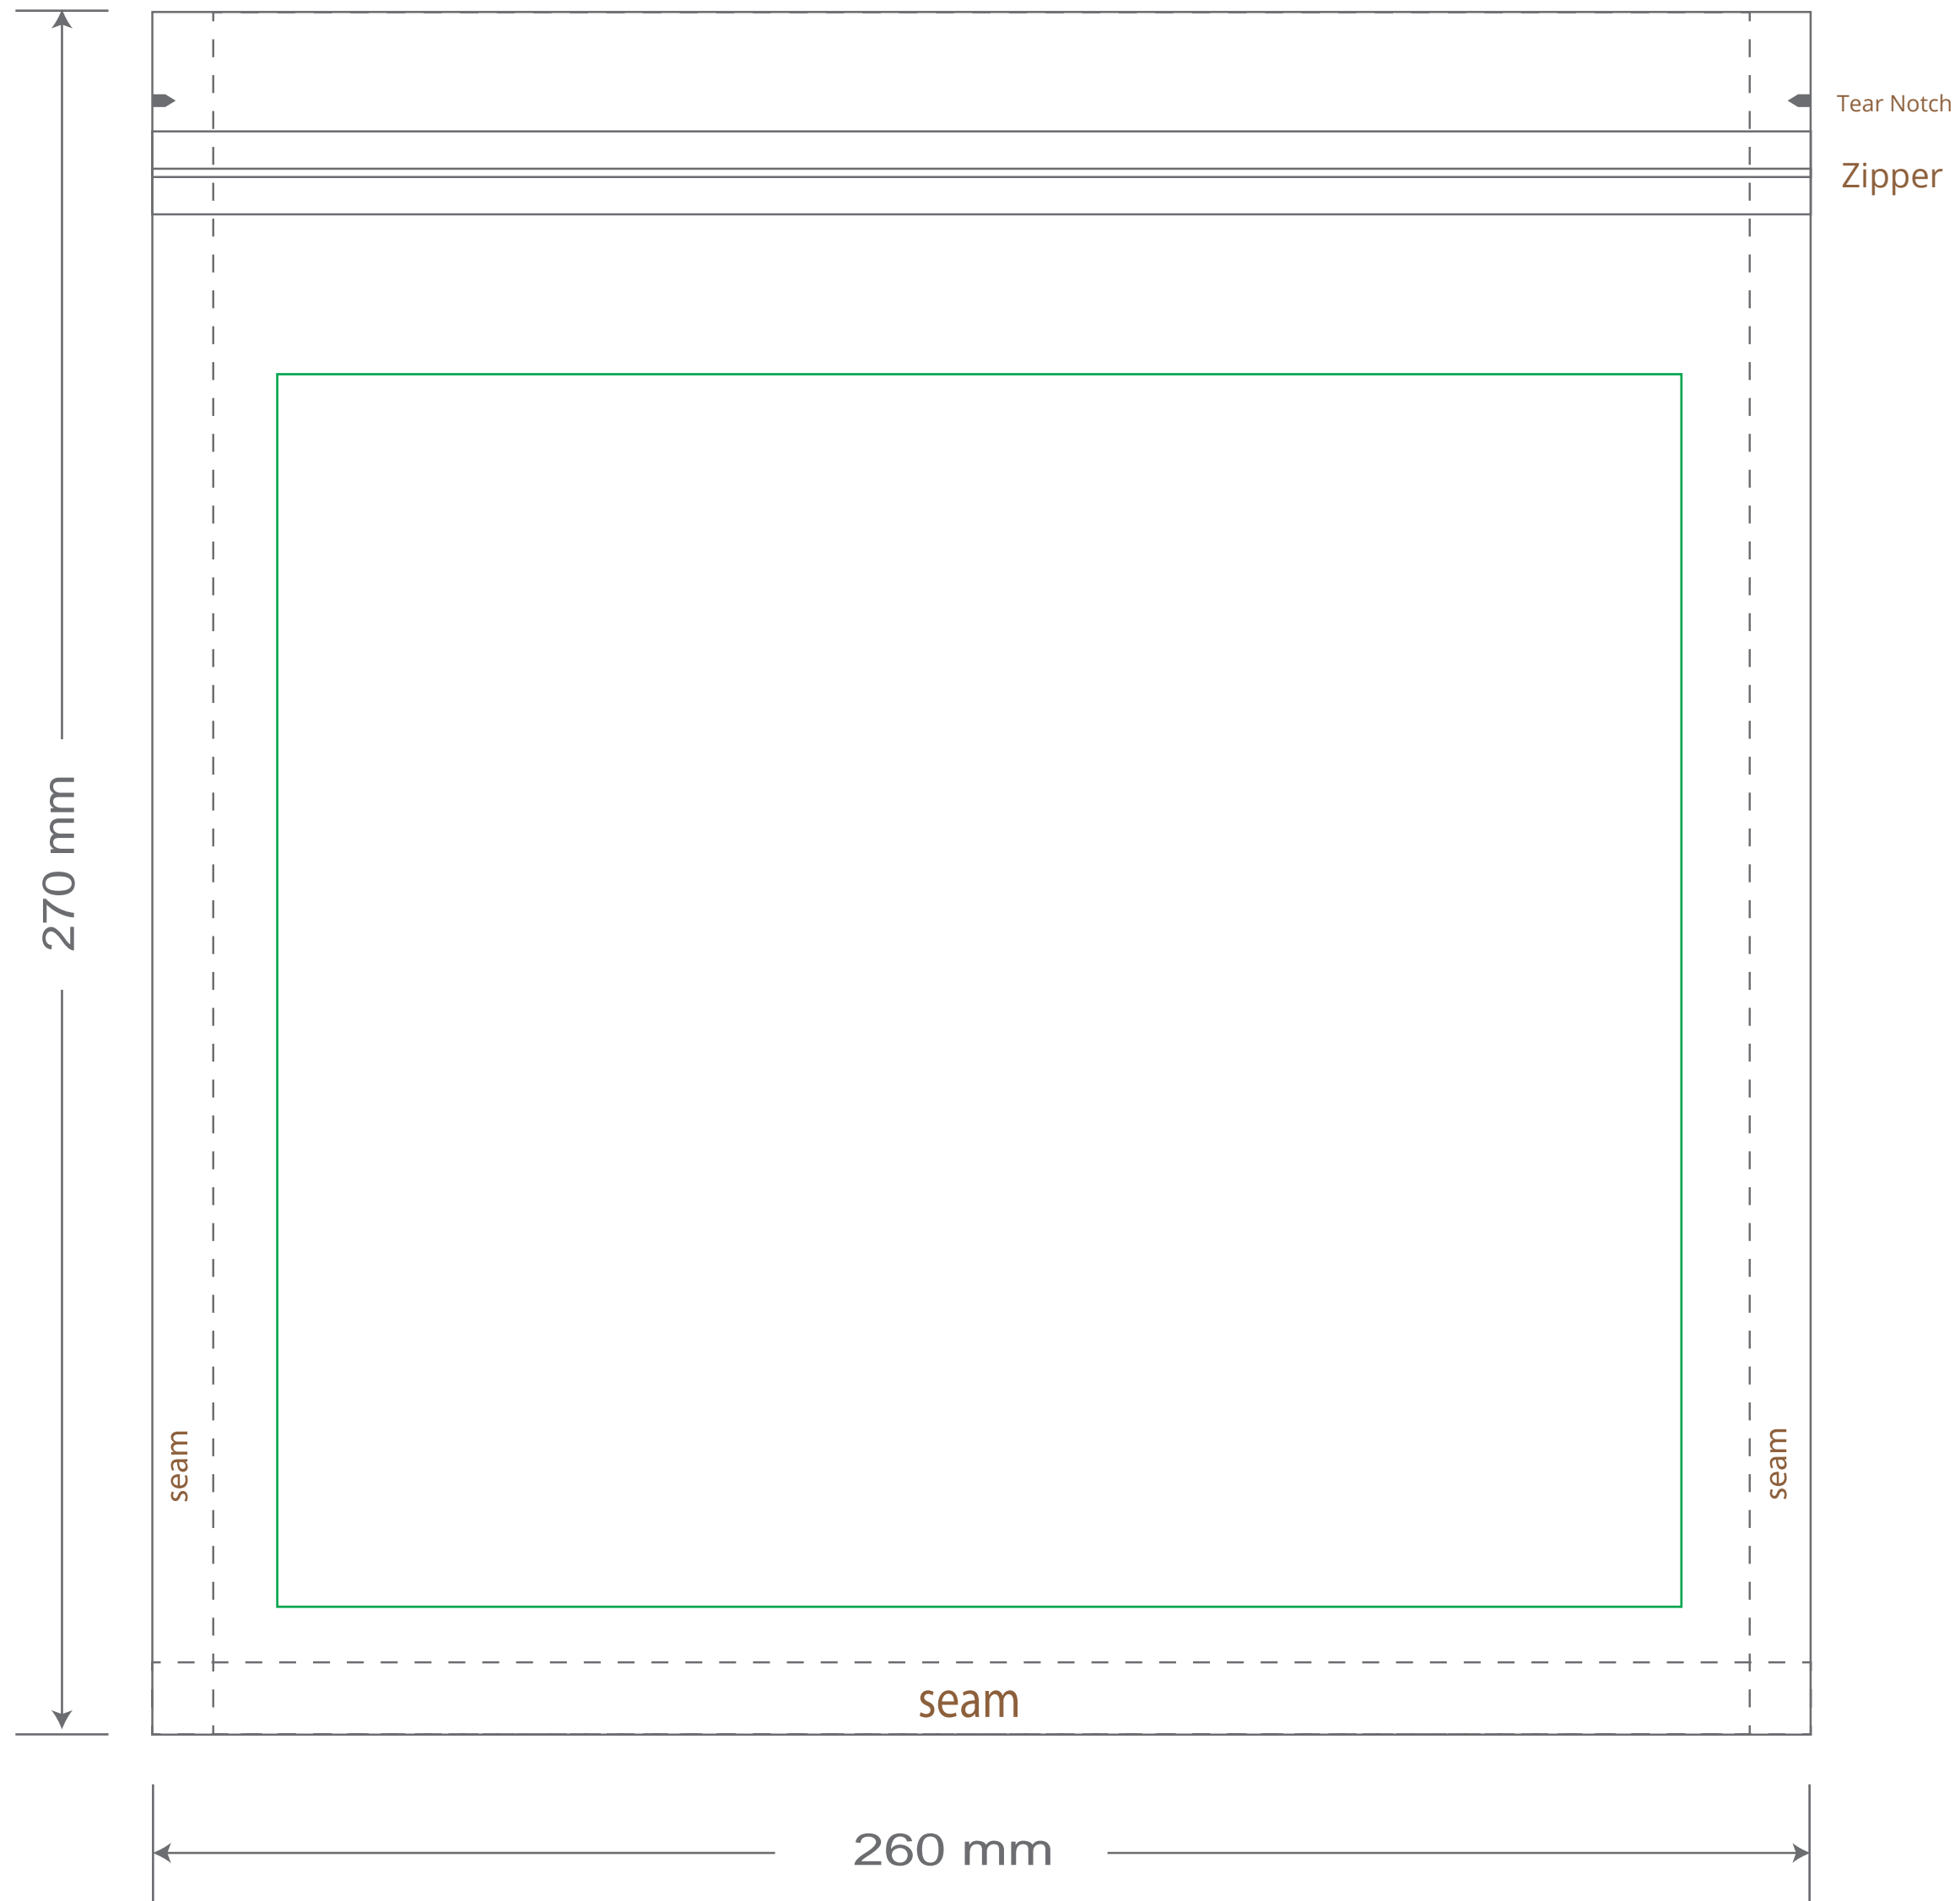

Front

Back

Green area is the bag area is the printing area, artwork with at most 2 colors for silkscreen printing.

Note: In Silkscreen printing Text font size must be bigger than 11pt can be clearly printed.