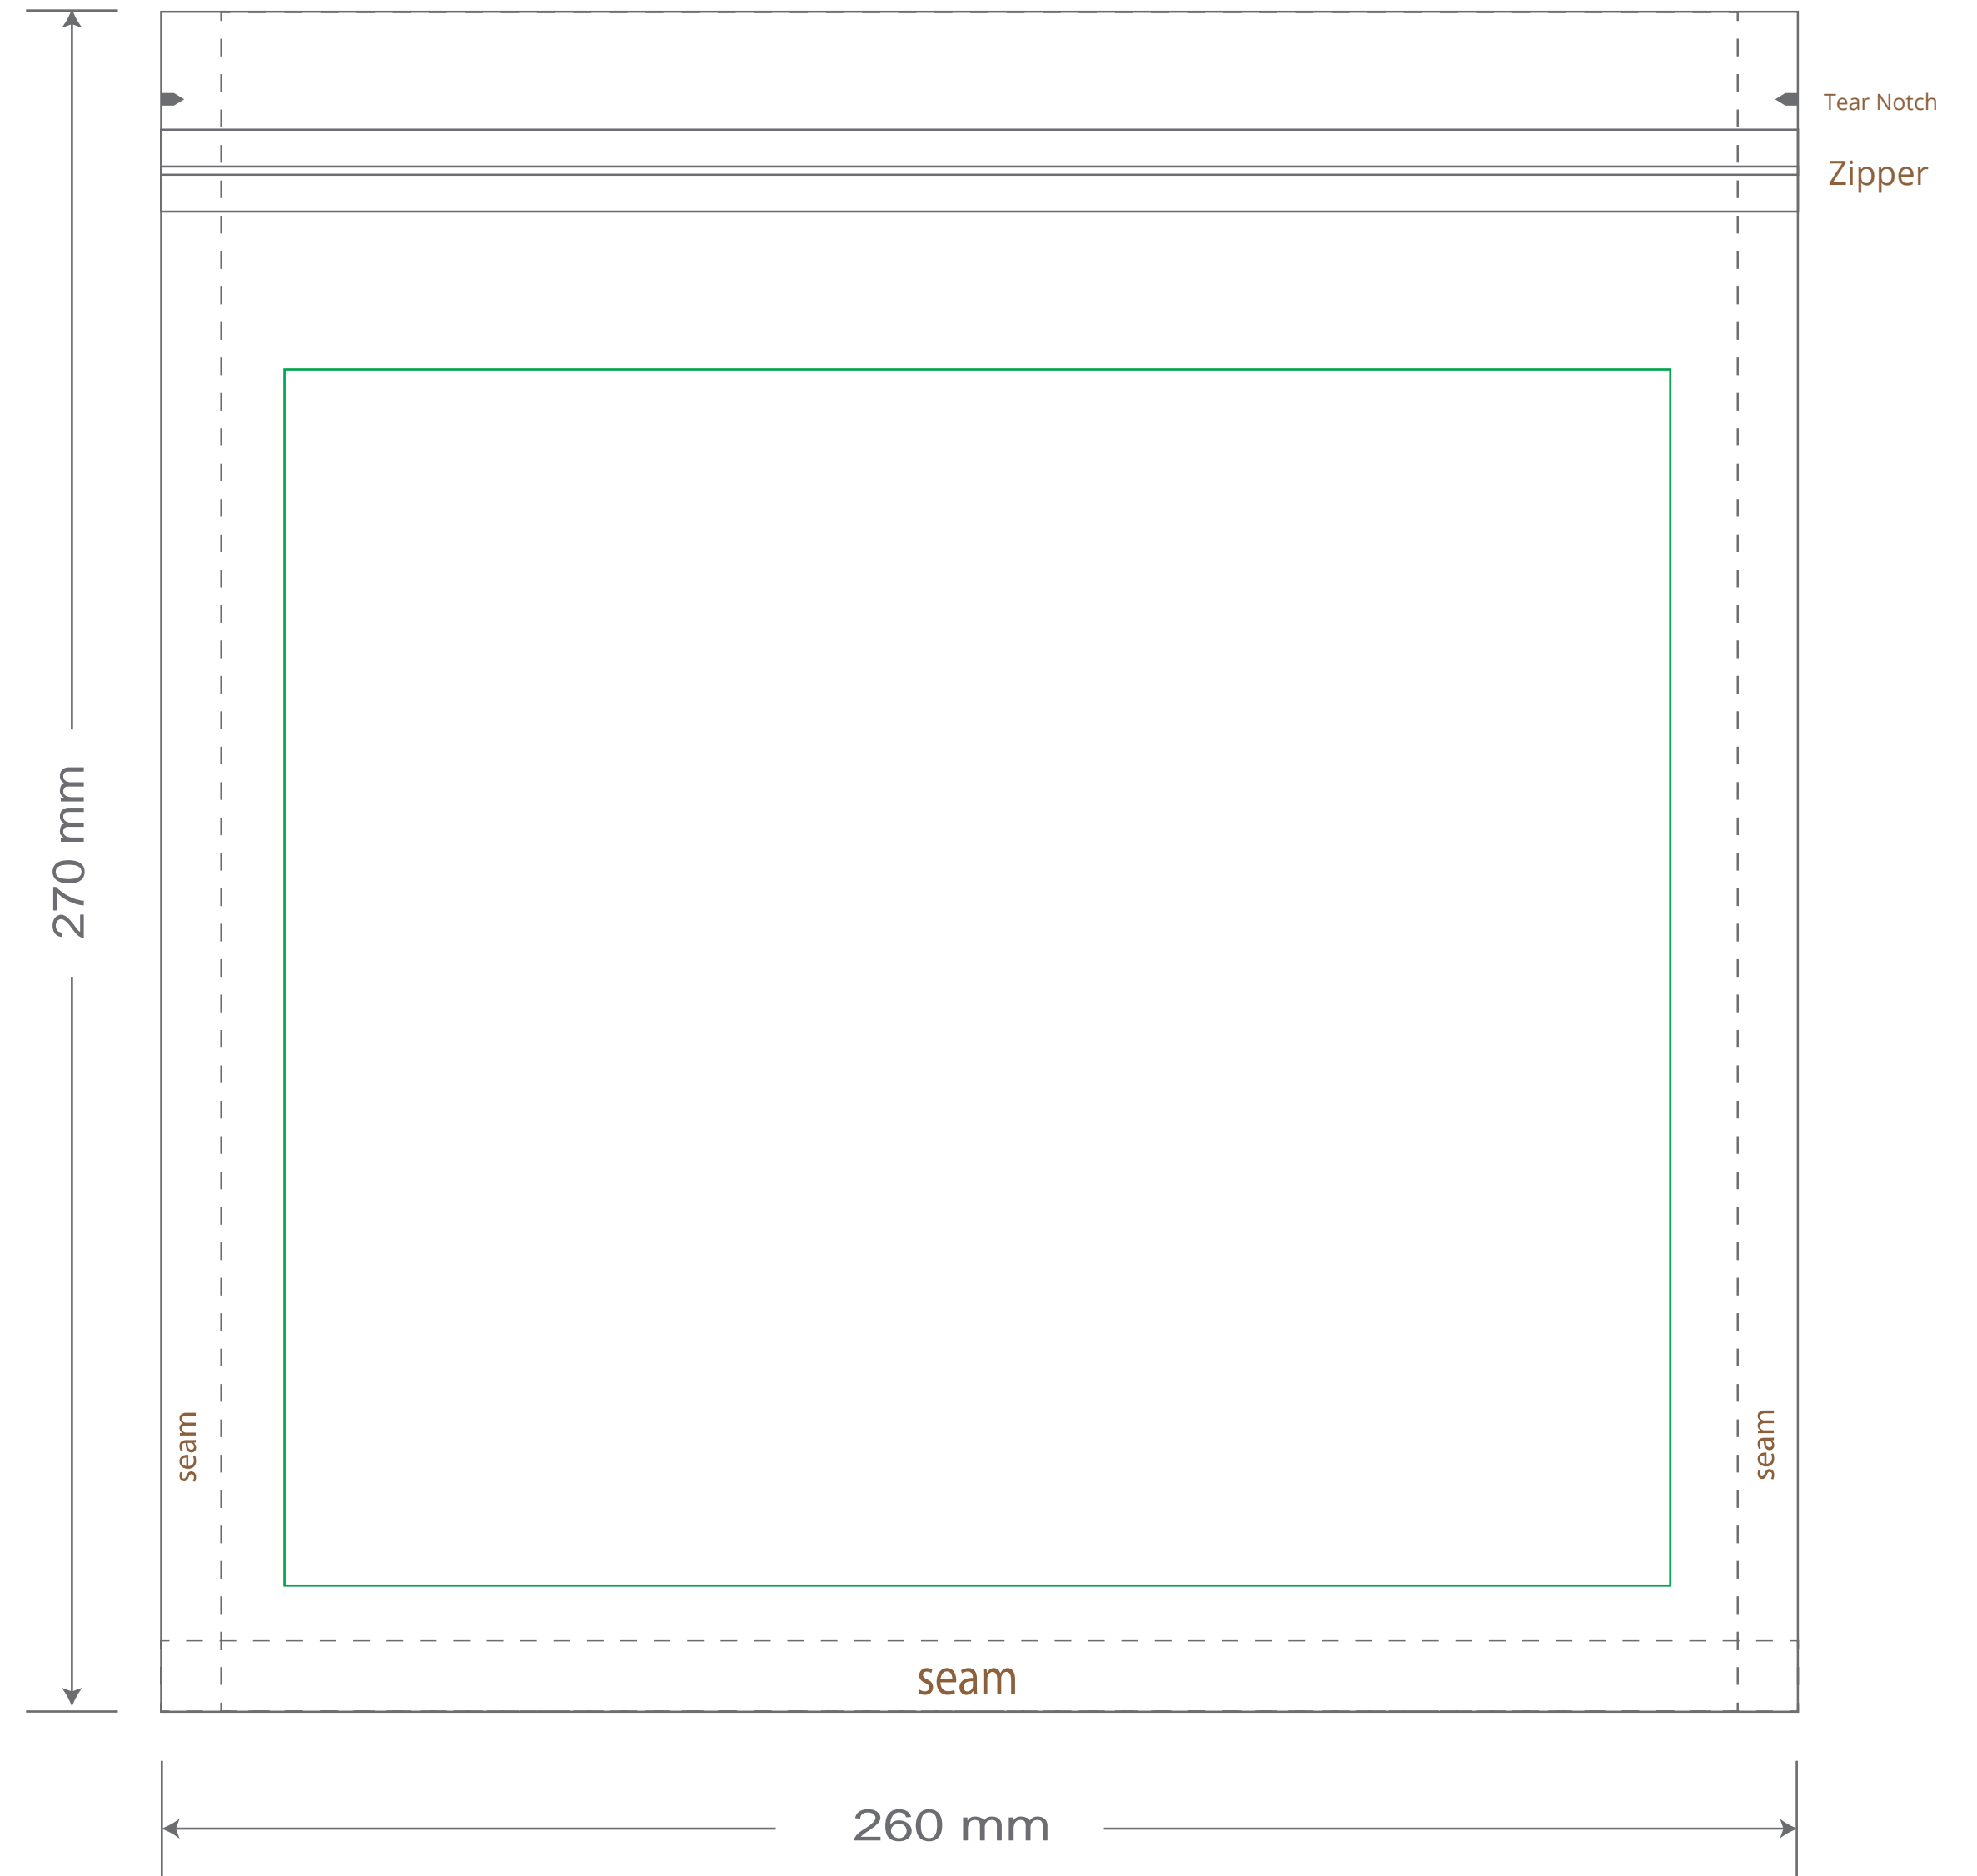

Front

Back

Green area is the bag area is the printing area, artwork with at most 2 colors for silkscreen printing.

Note: In Silkscreen printing Text font size must be bigger than 11pt can be clearly printed.