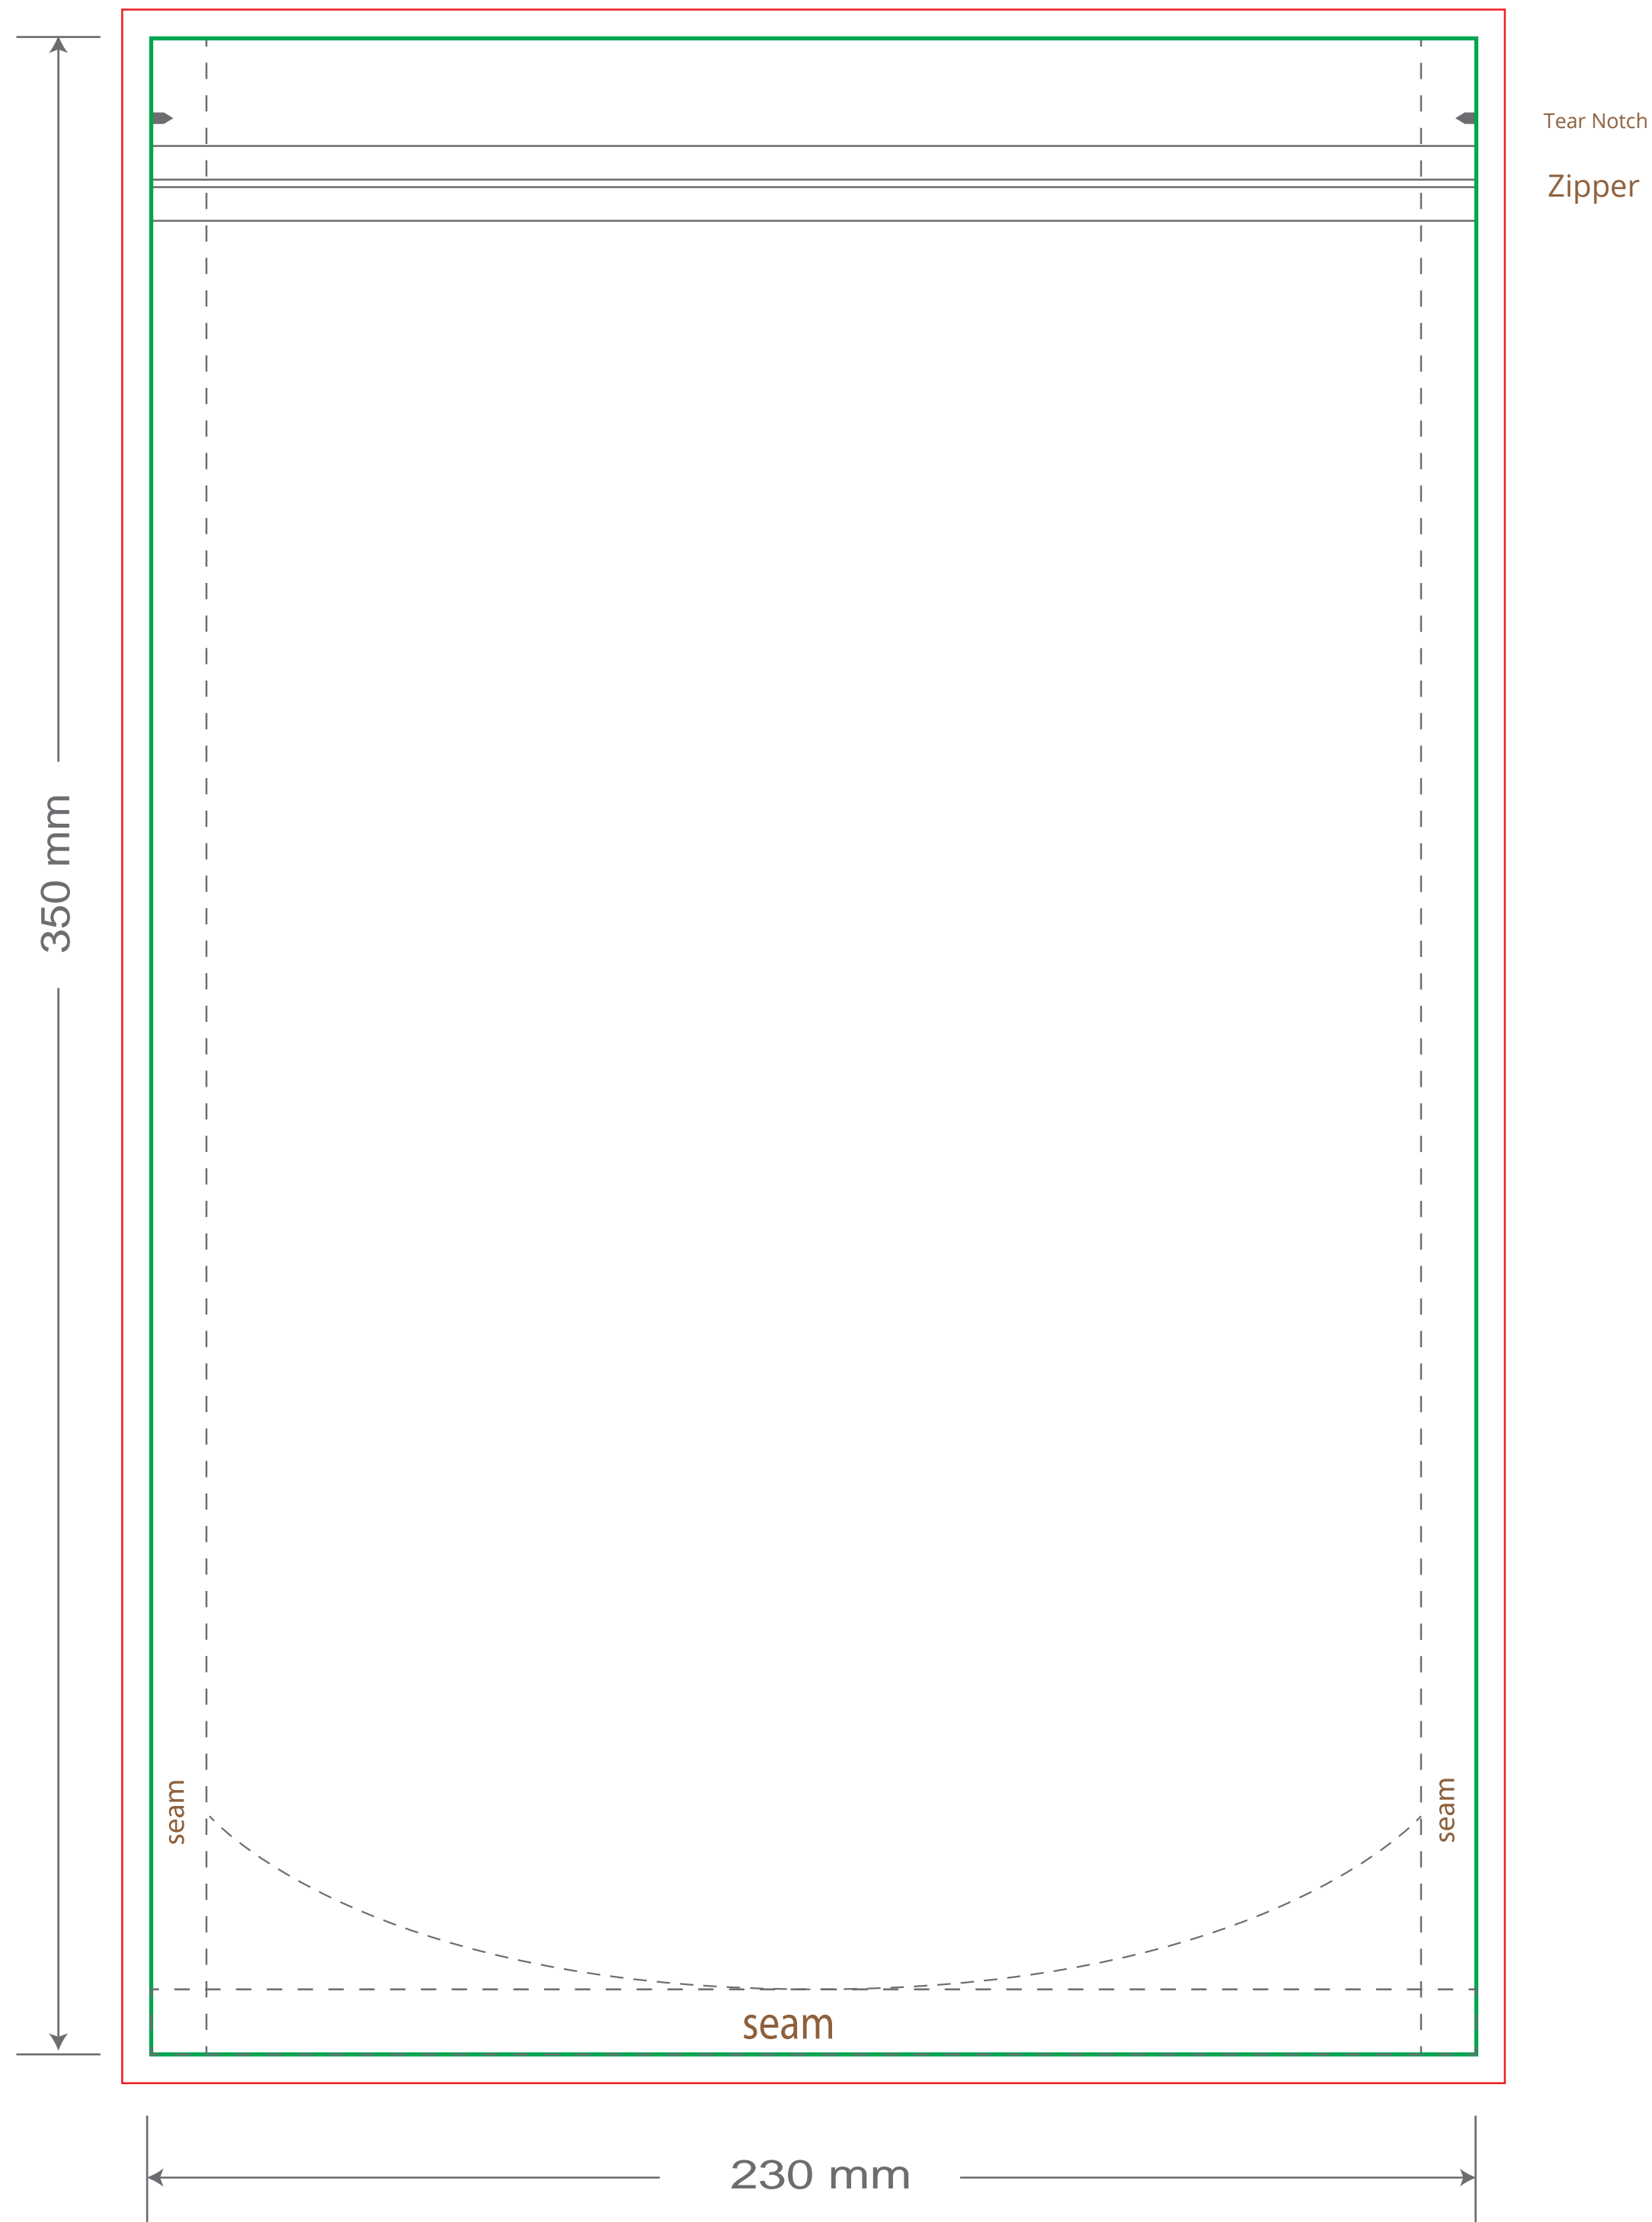

Front

Back

Green area is the bag area can with printing, except the window area.

Red area is the bleed area, please extend your artwork outside the green area within the red area.