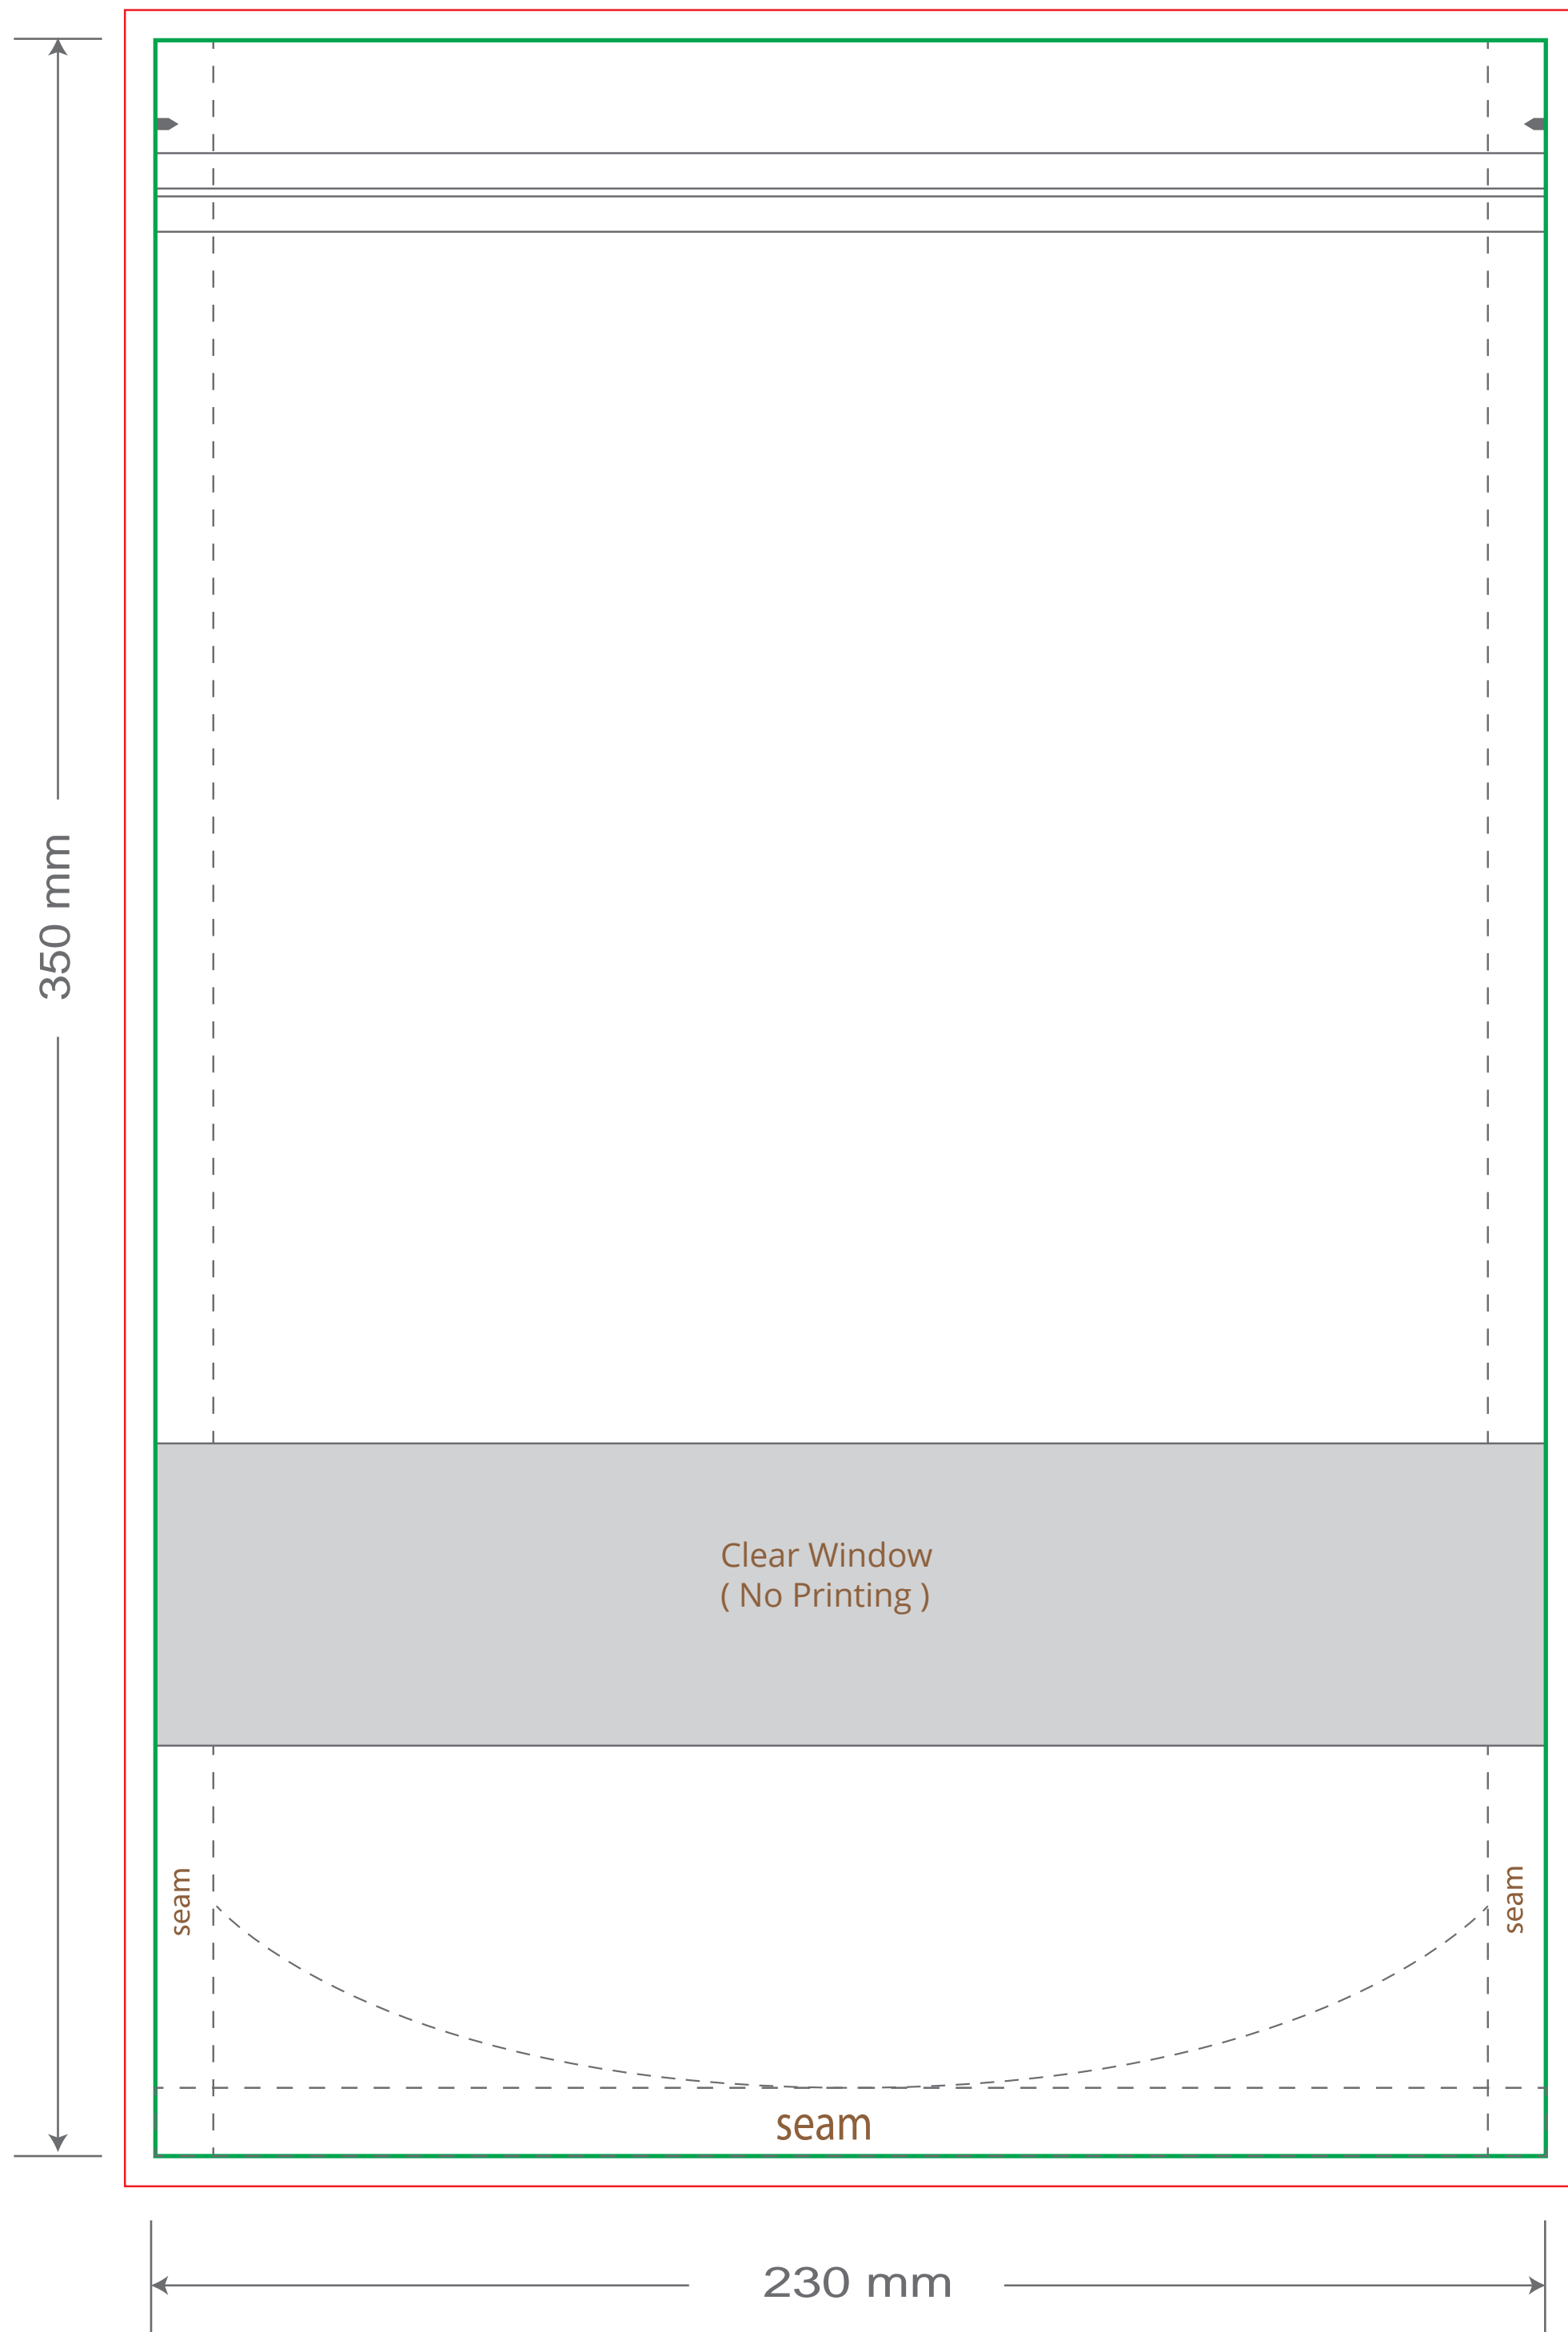

Front

Back

Green area is the bag area can with printing, except the window area.

Red area is the bleed area, please extend your artwork outside the green area within the red area.