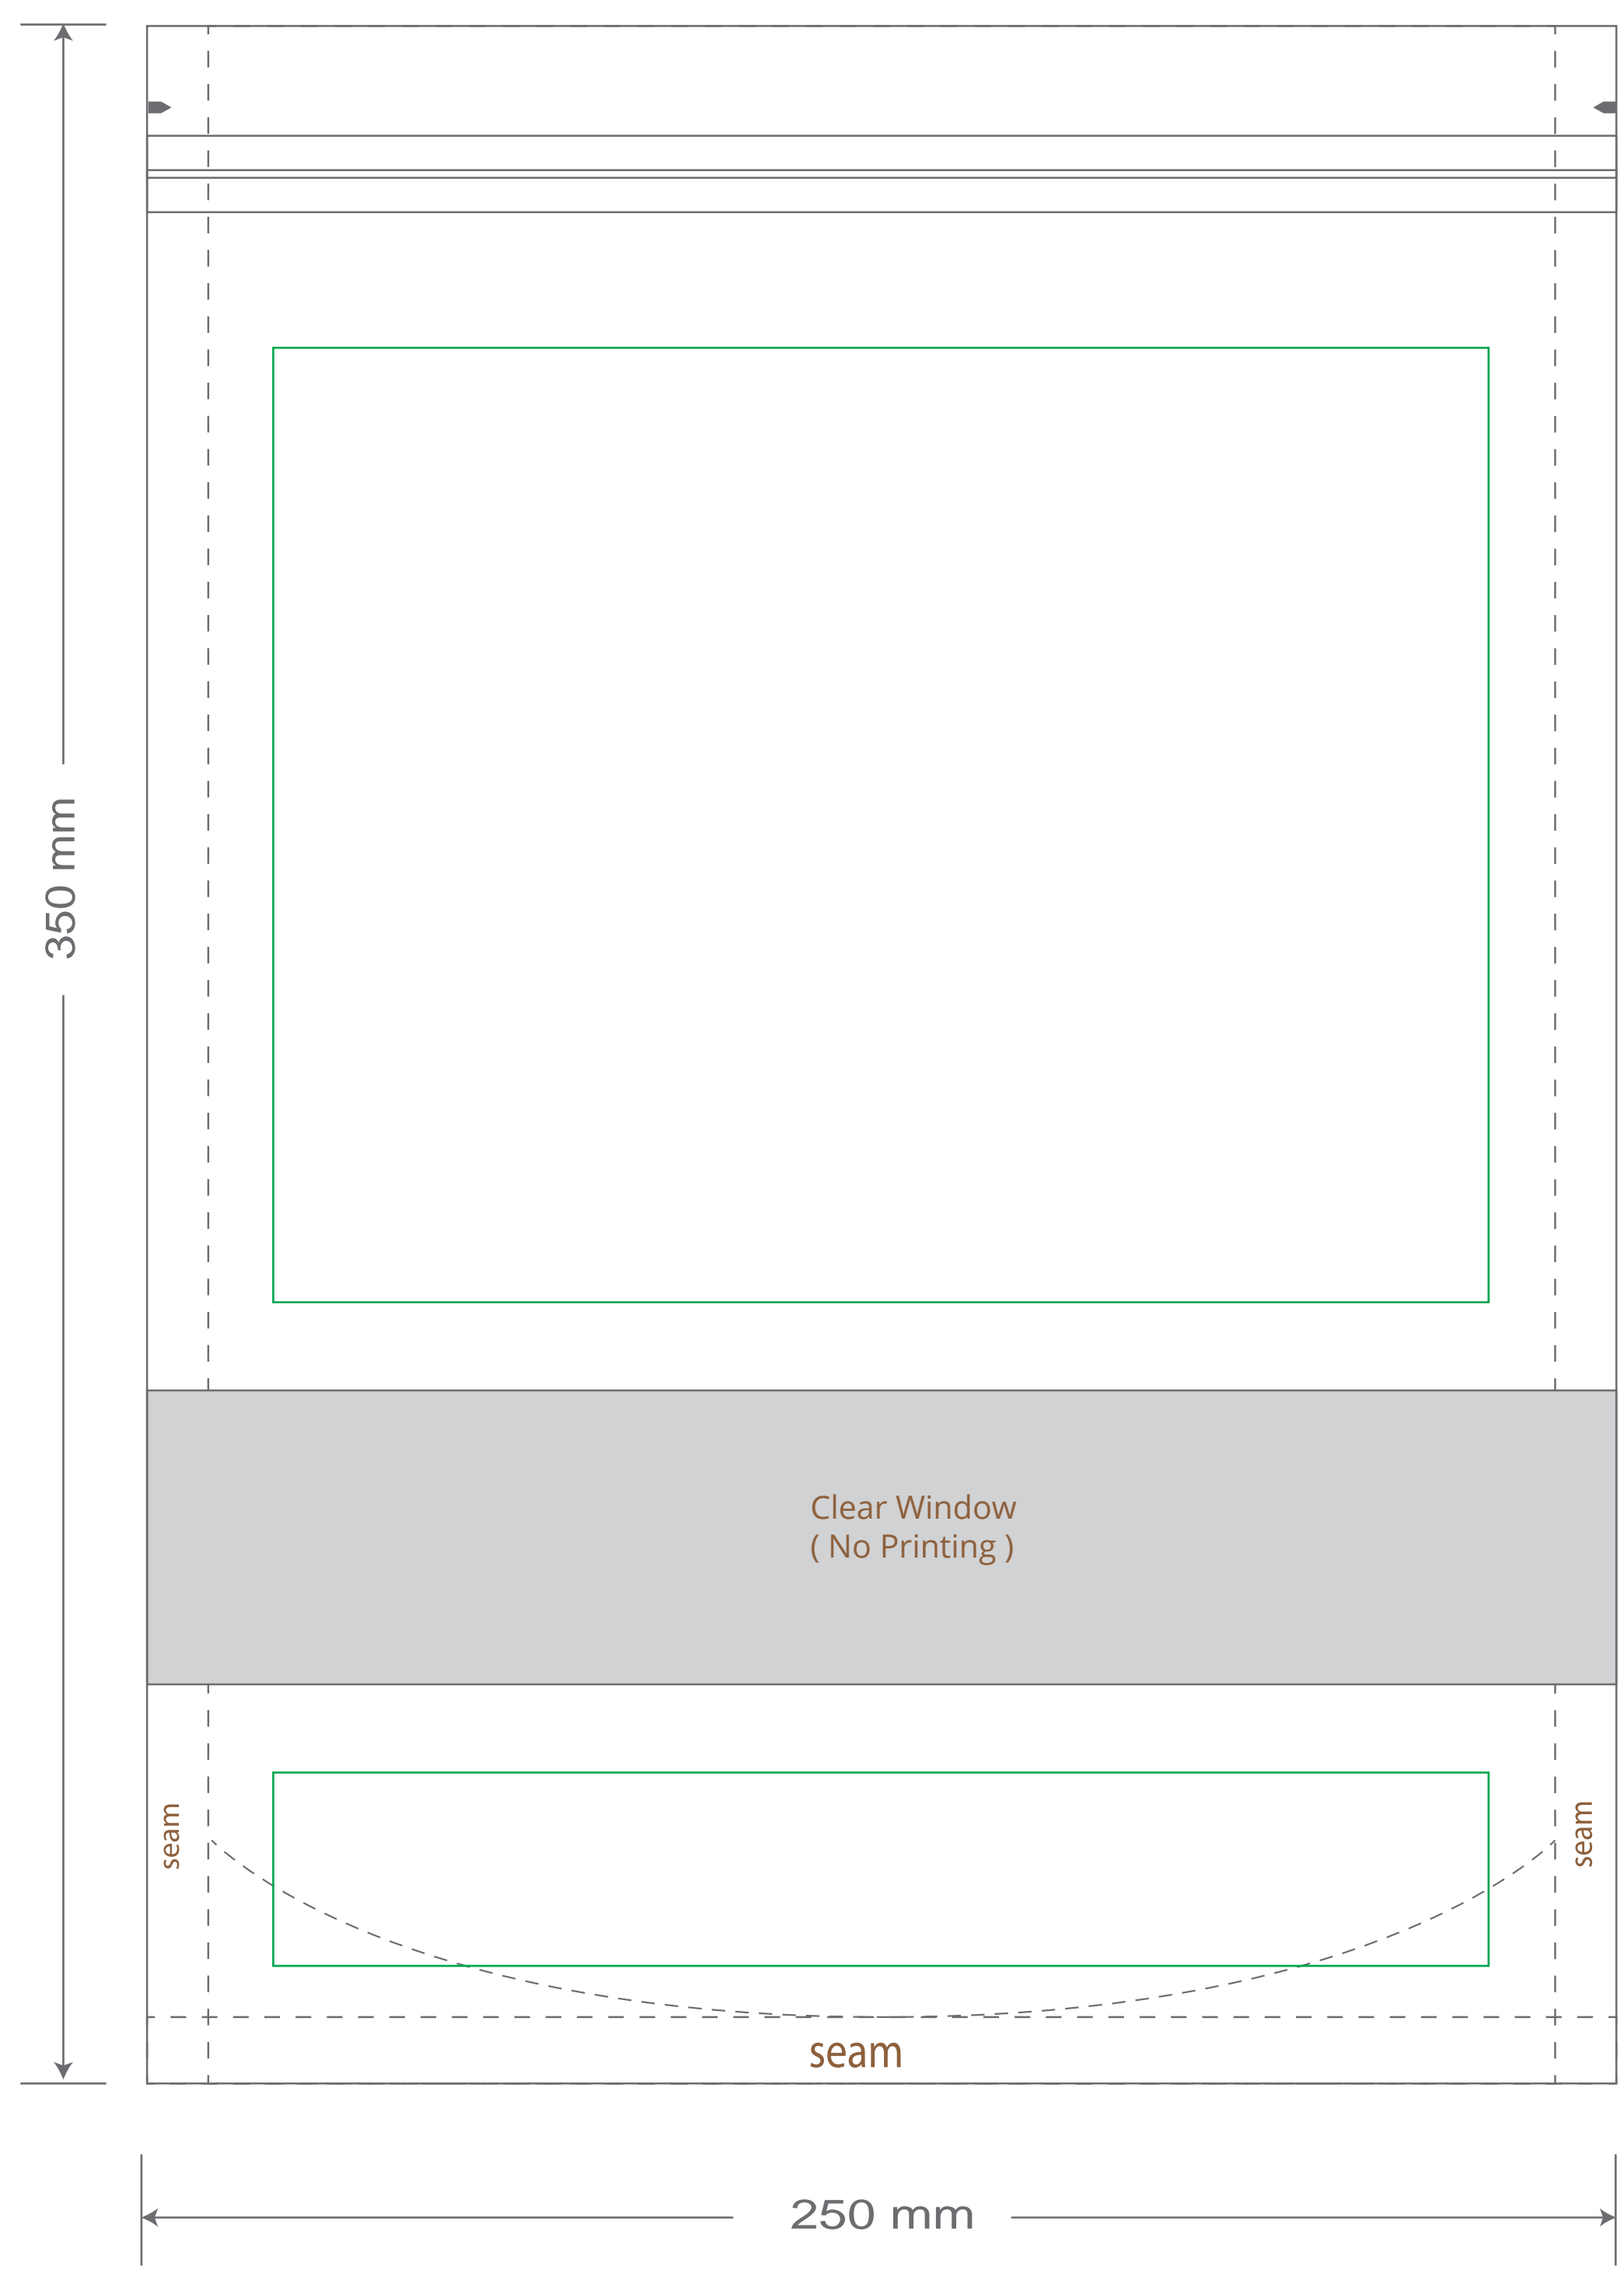

Front

Tear Notch
Zipper

Back

Tear Notch
Zipper

Green area is the bag area is the printing area, artwork with at most 2 colors for silkscreen printing.
Note: In Silkscreen printing Text font size must be bigger than 11pt can be clearly printed.