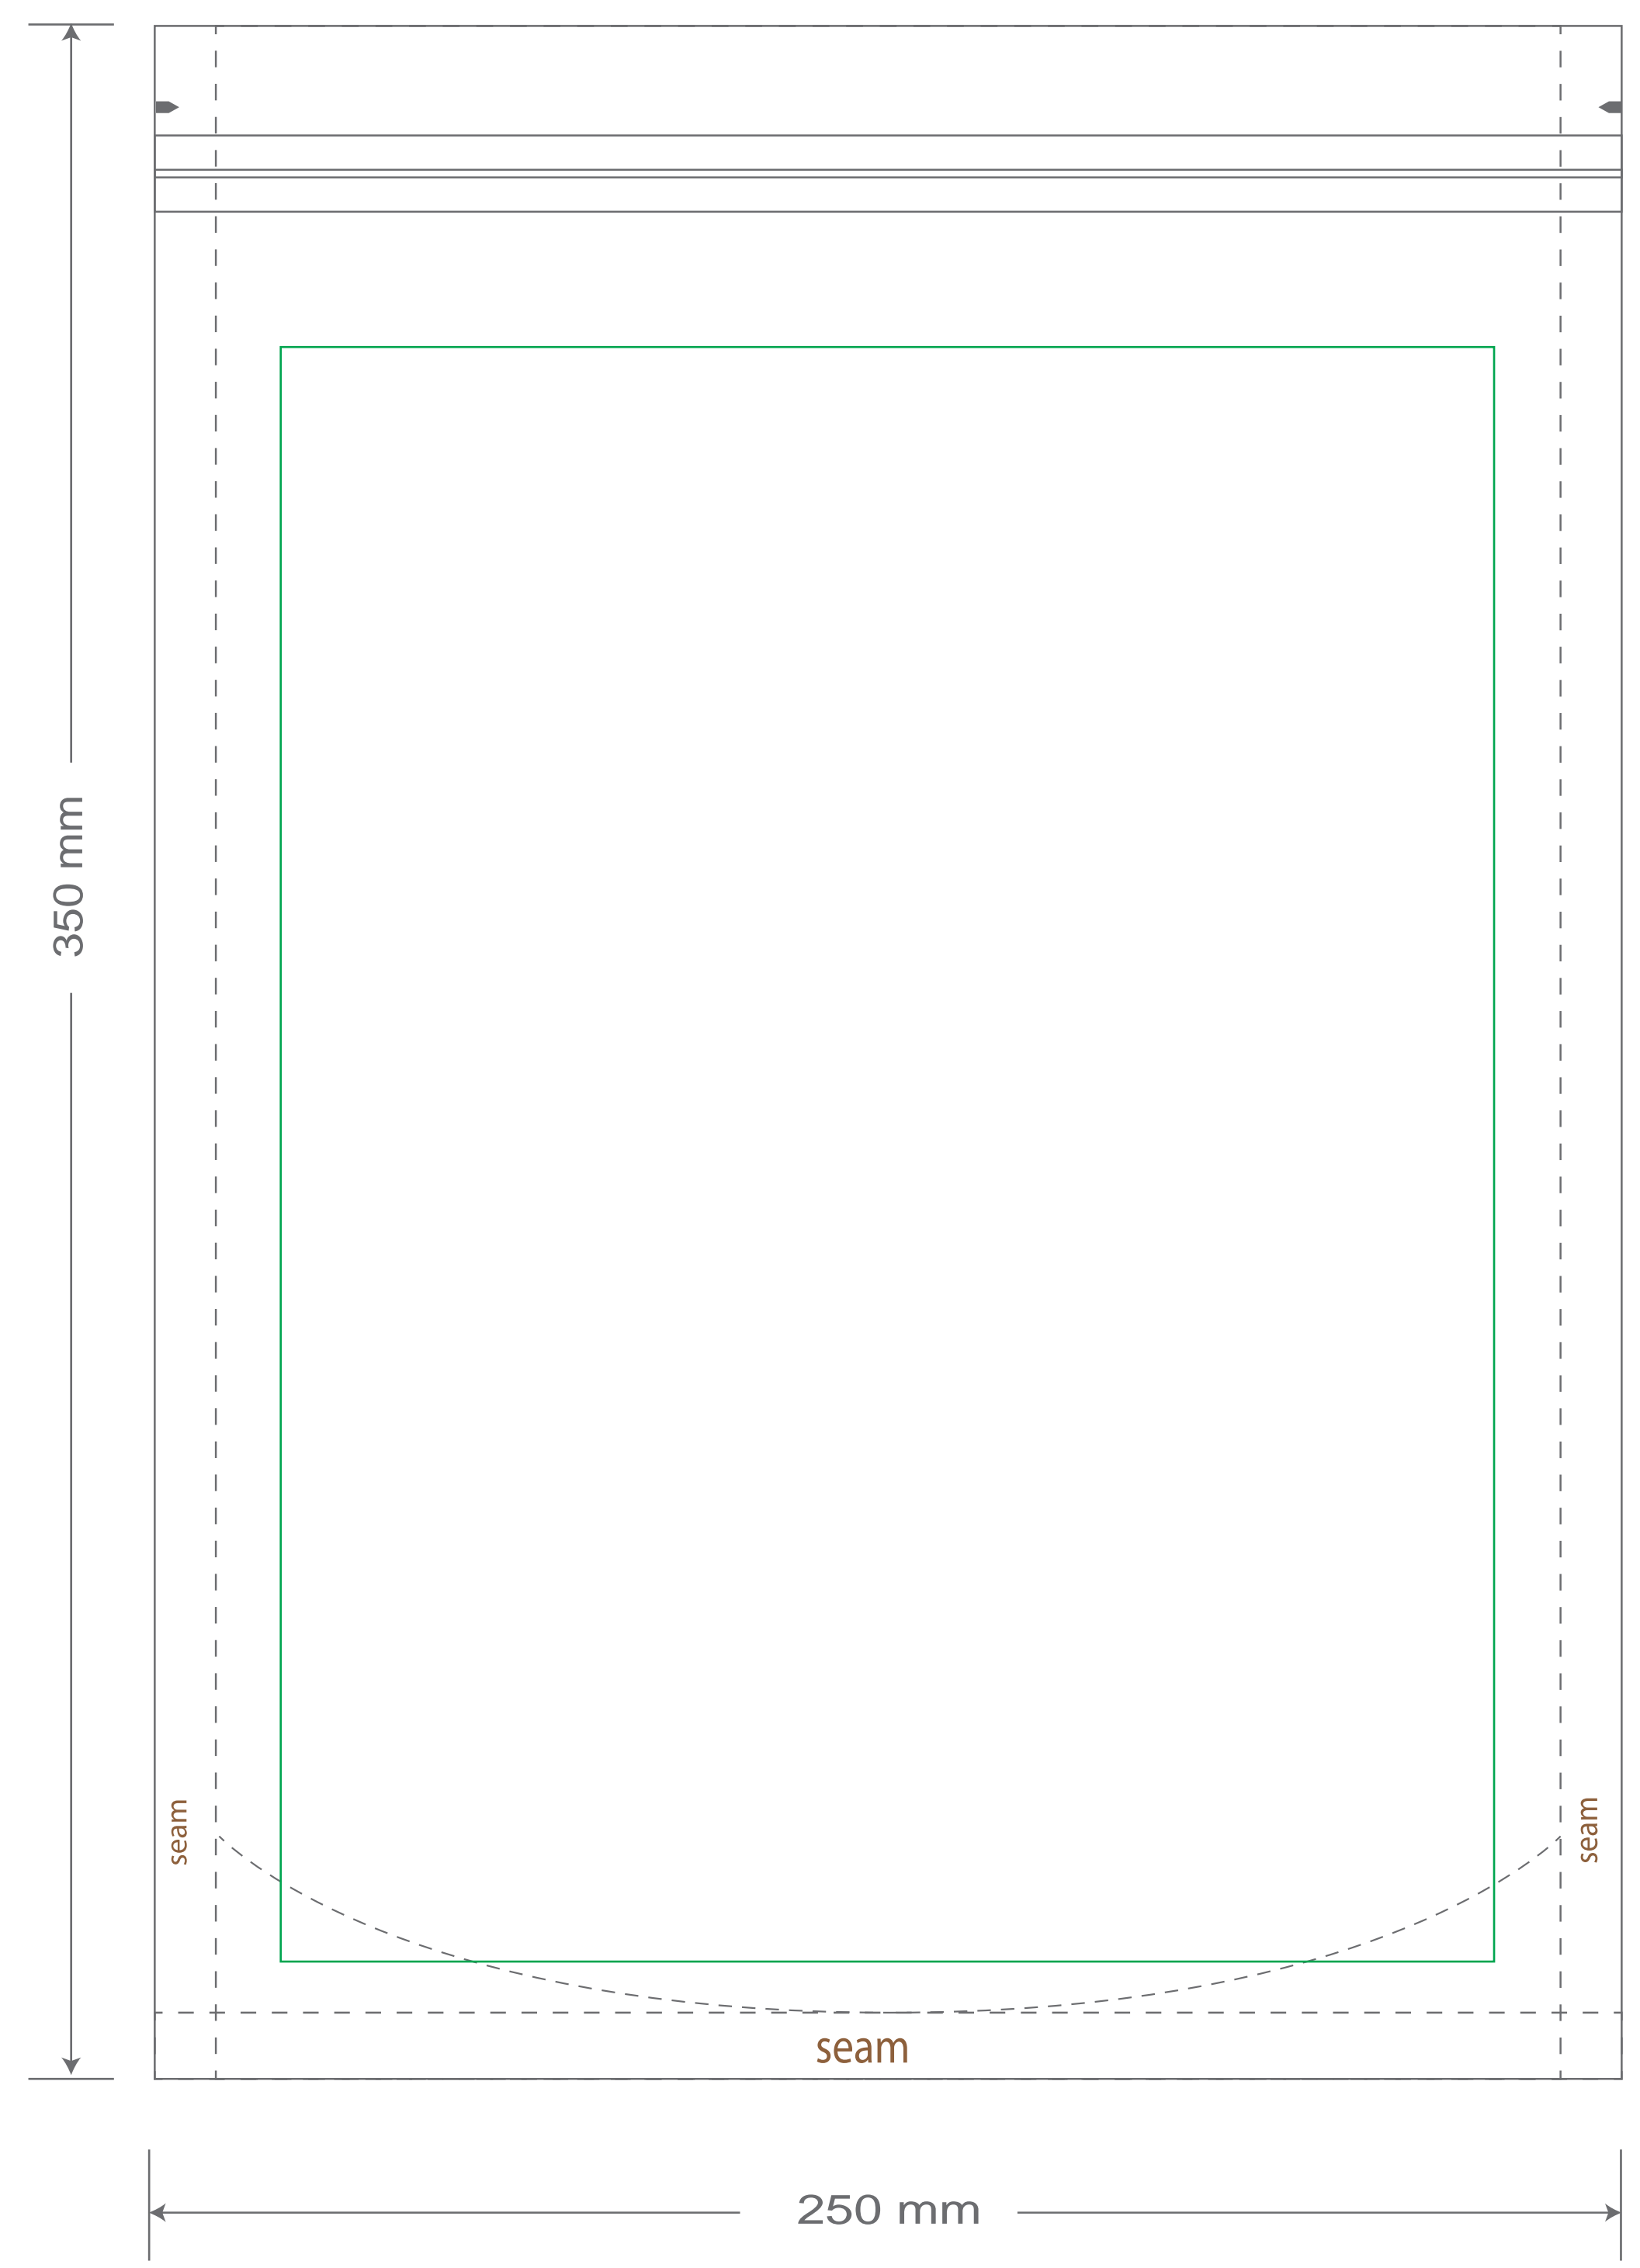

Front

Tear Notch
Zipper

Back

Tear Notch
Zipper

Green area is the bag area is the printing area, artwork with at most 2 colors for silkscreen printing.
Note: In Silkscreen printing Text font size must be bigger than 11pt can be clearly printed.