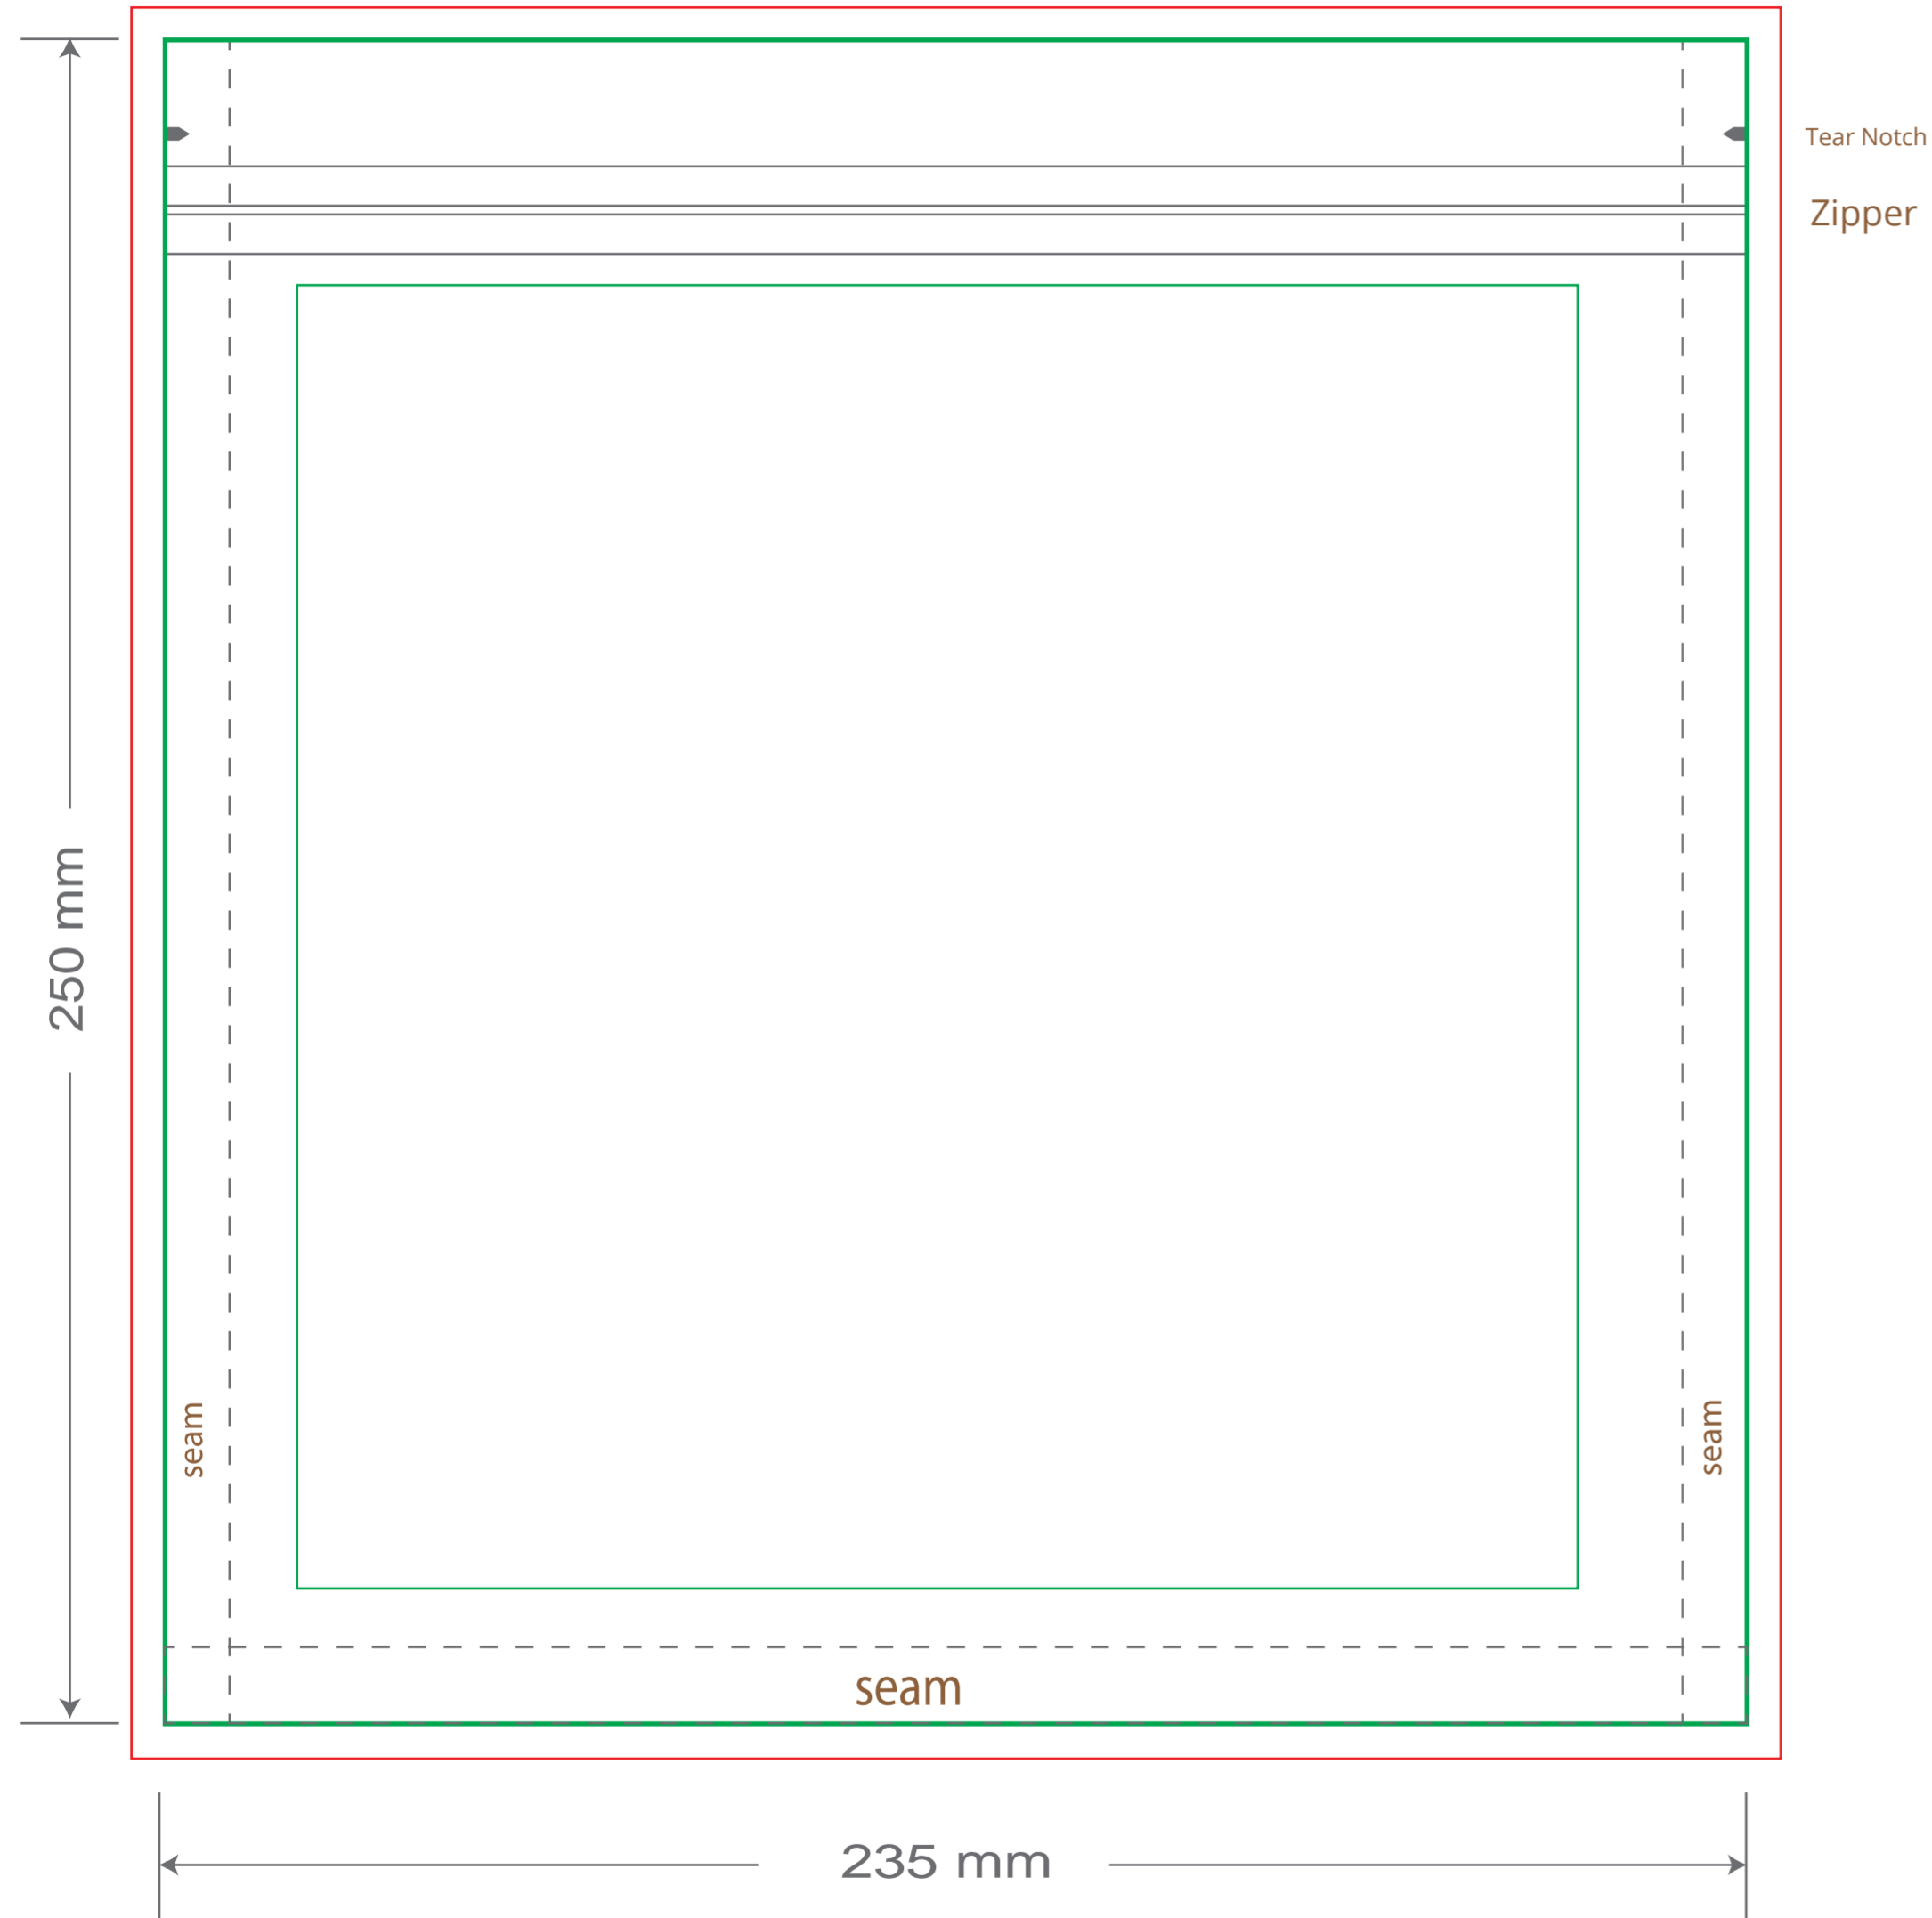

# Front

# Back

Green area is the bag area can with printing, except the window area.

Red area is the bleed area, please extend your artwork outside the green area within the red area.