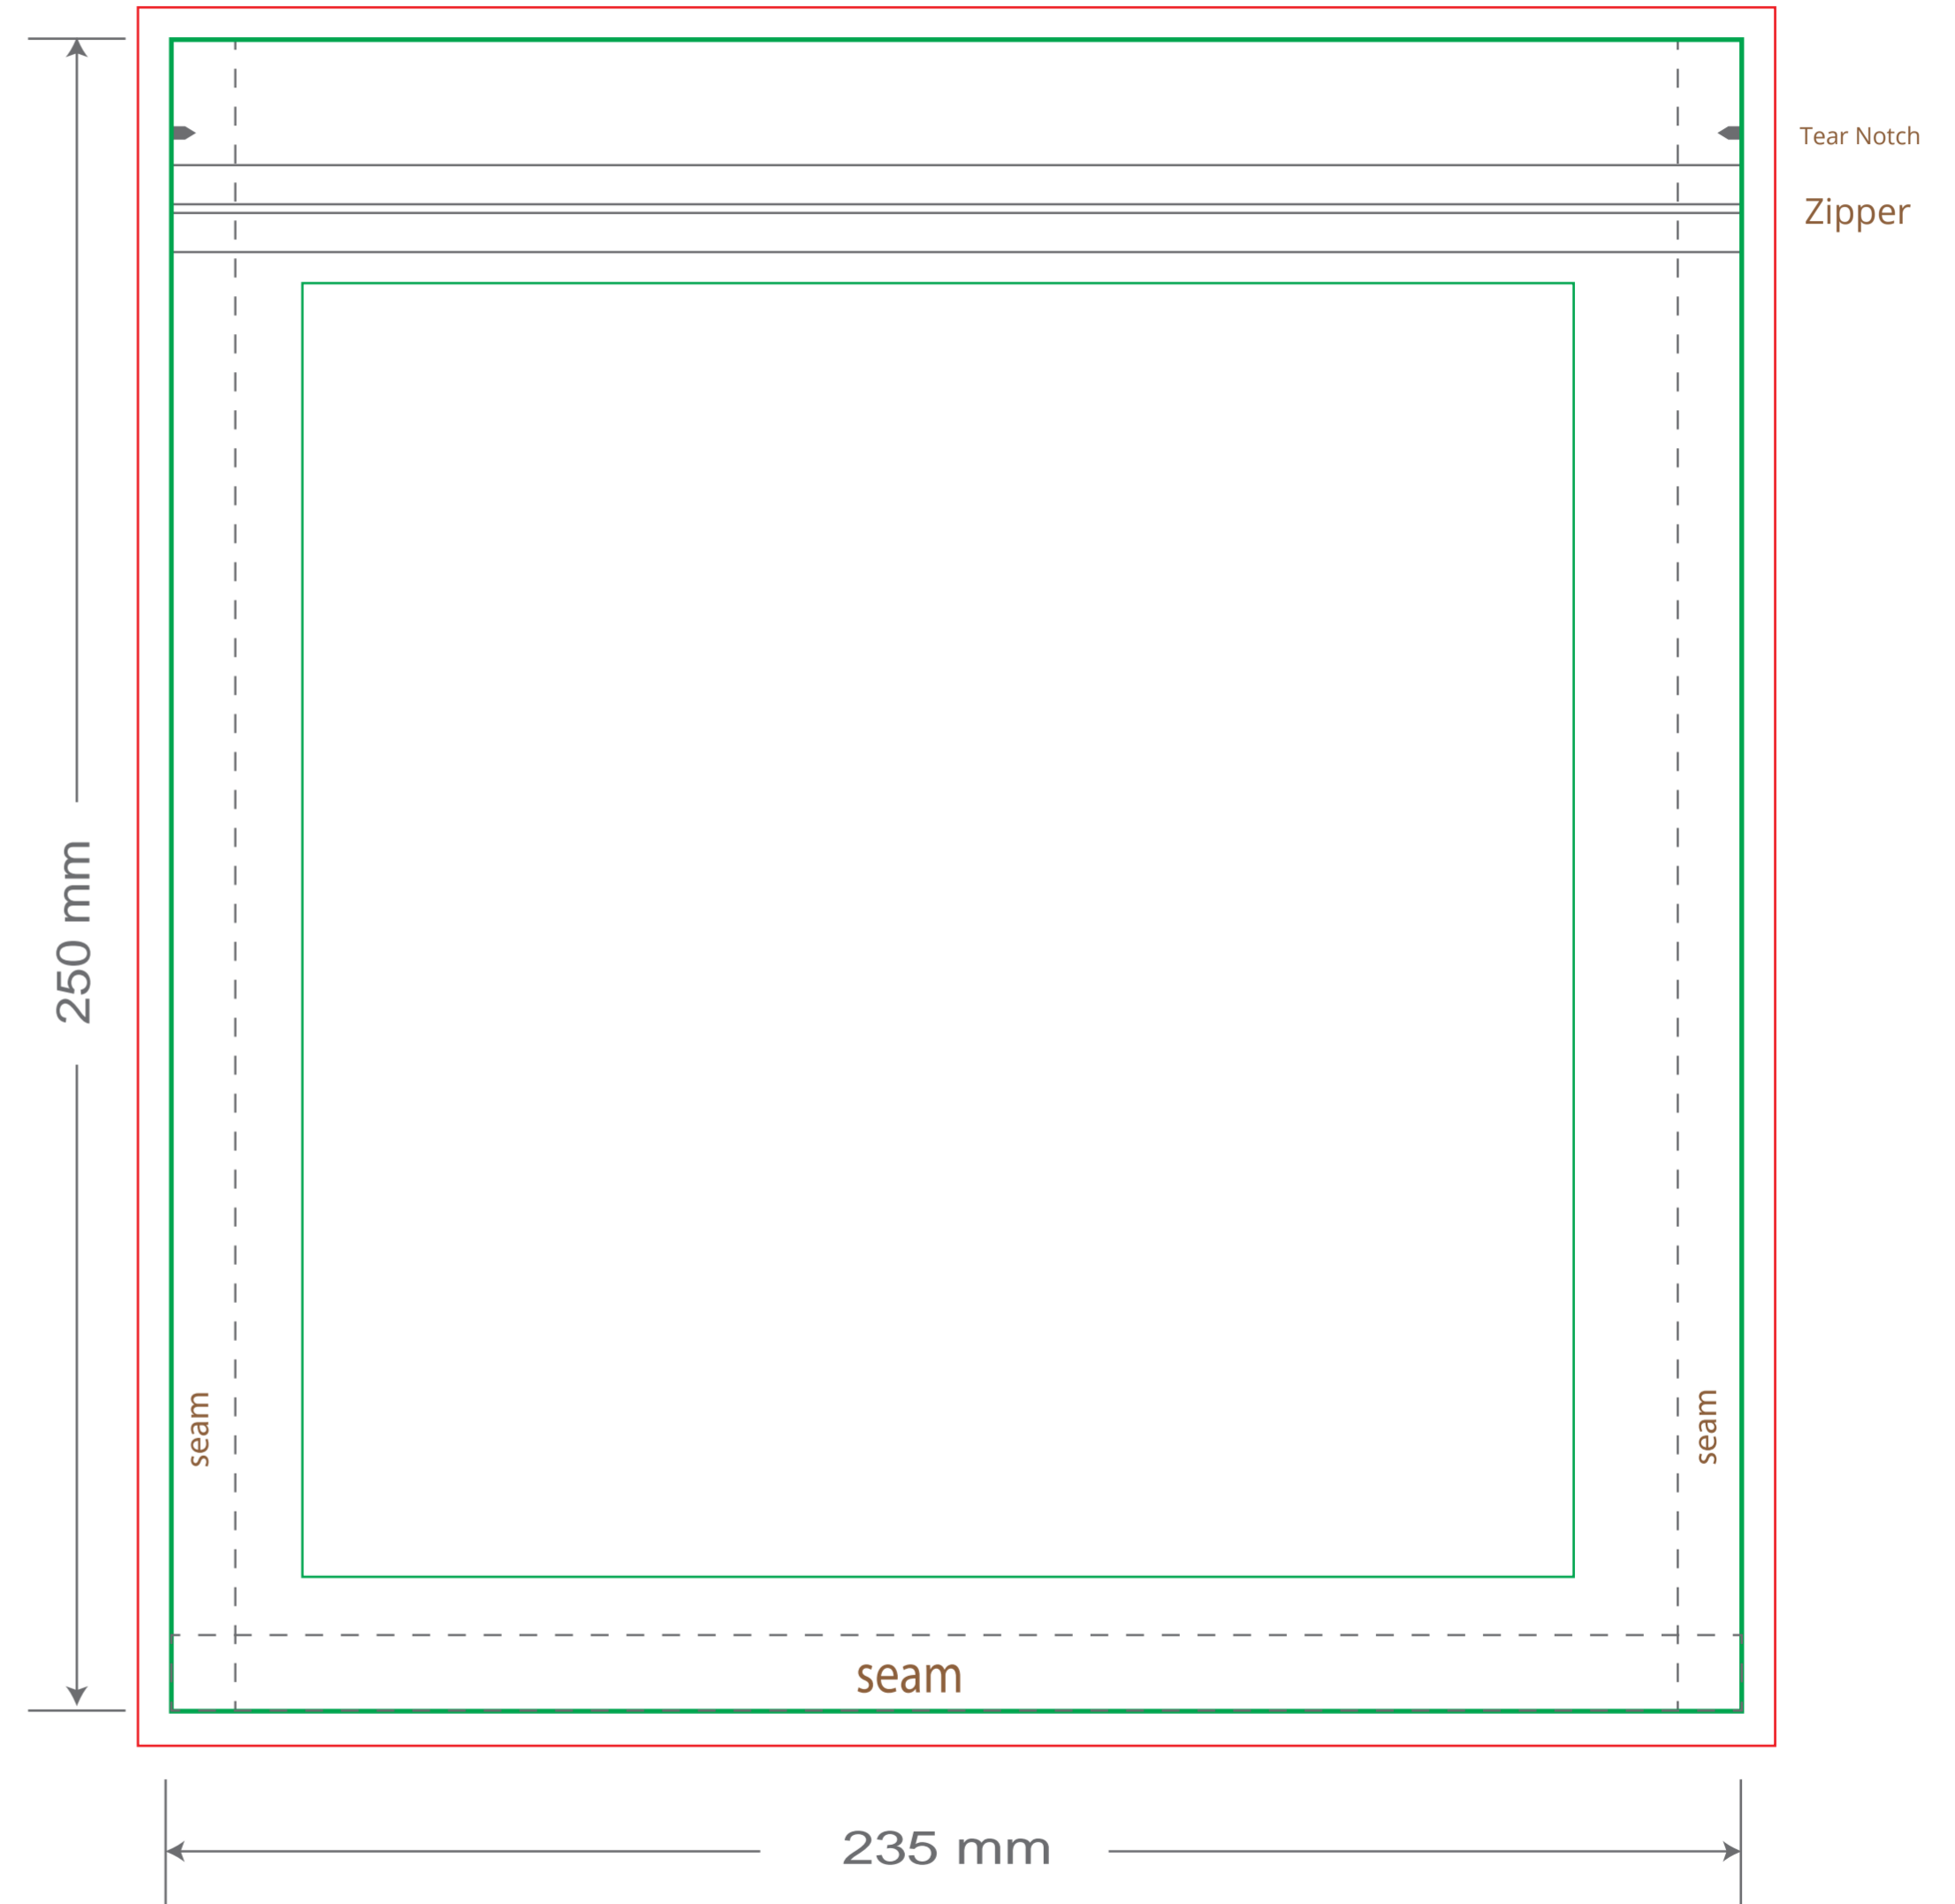

# Front

# Back

Green area is the bag area can with printing, except the window area.

Red area is the bleed area, please extend your artwork outside the green area within the red area.