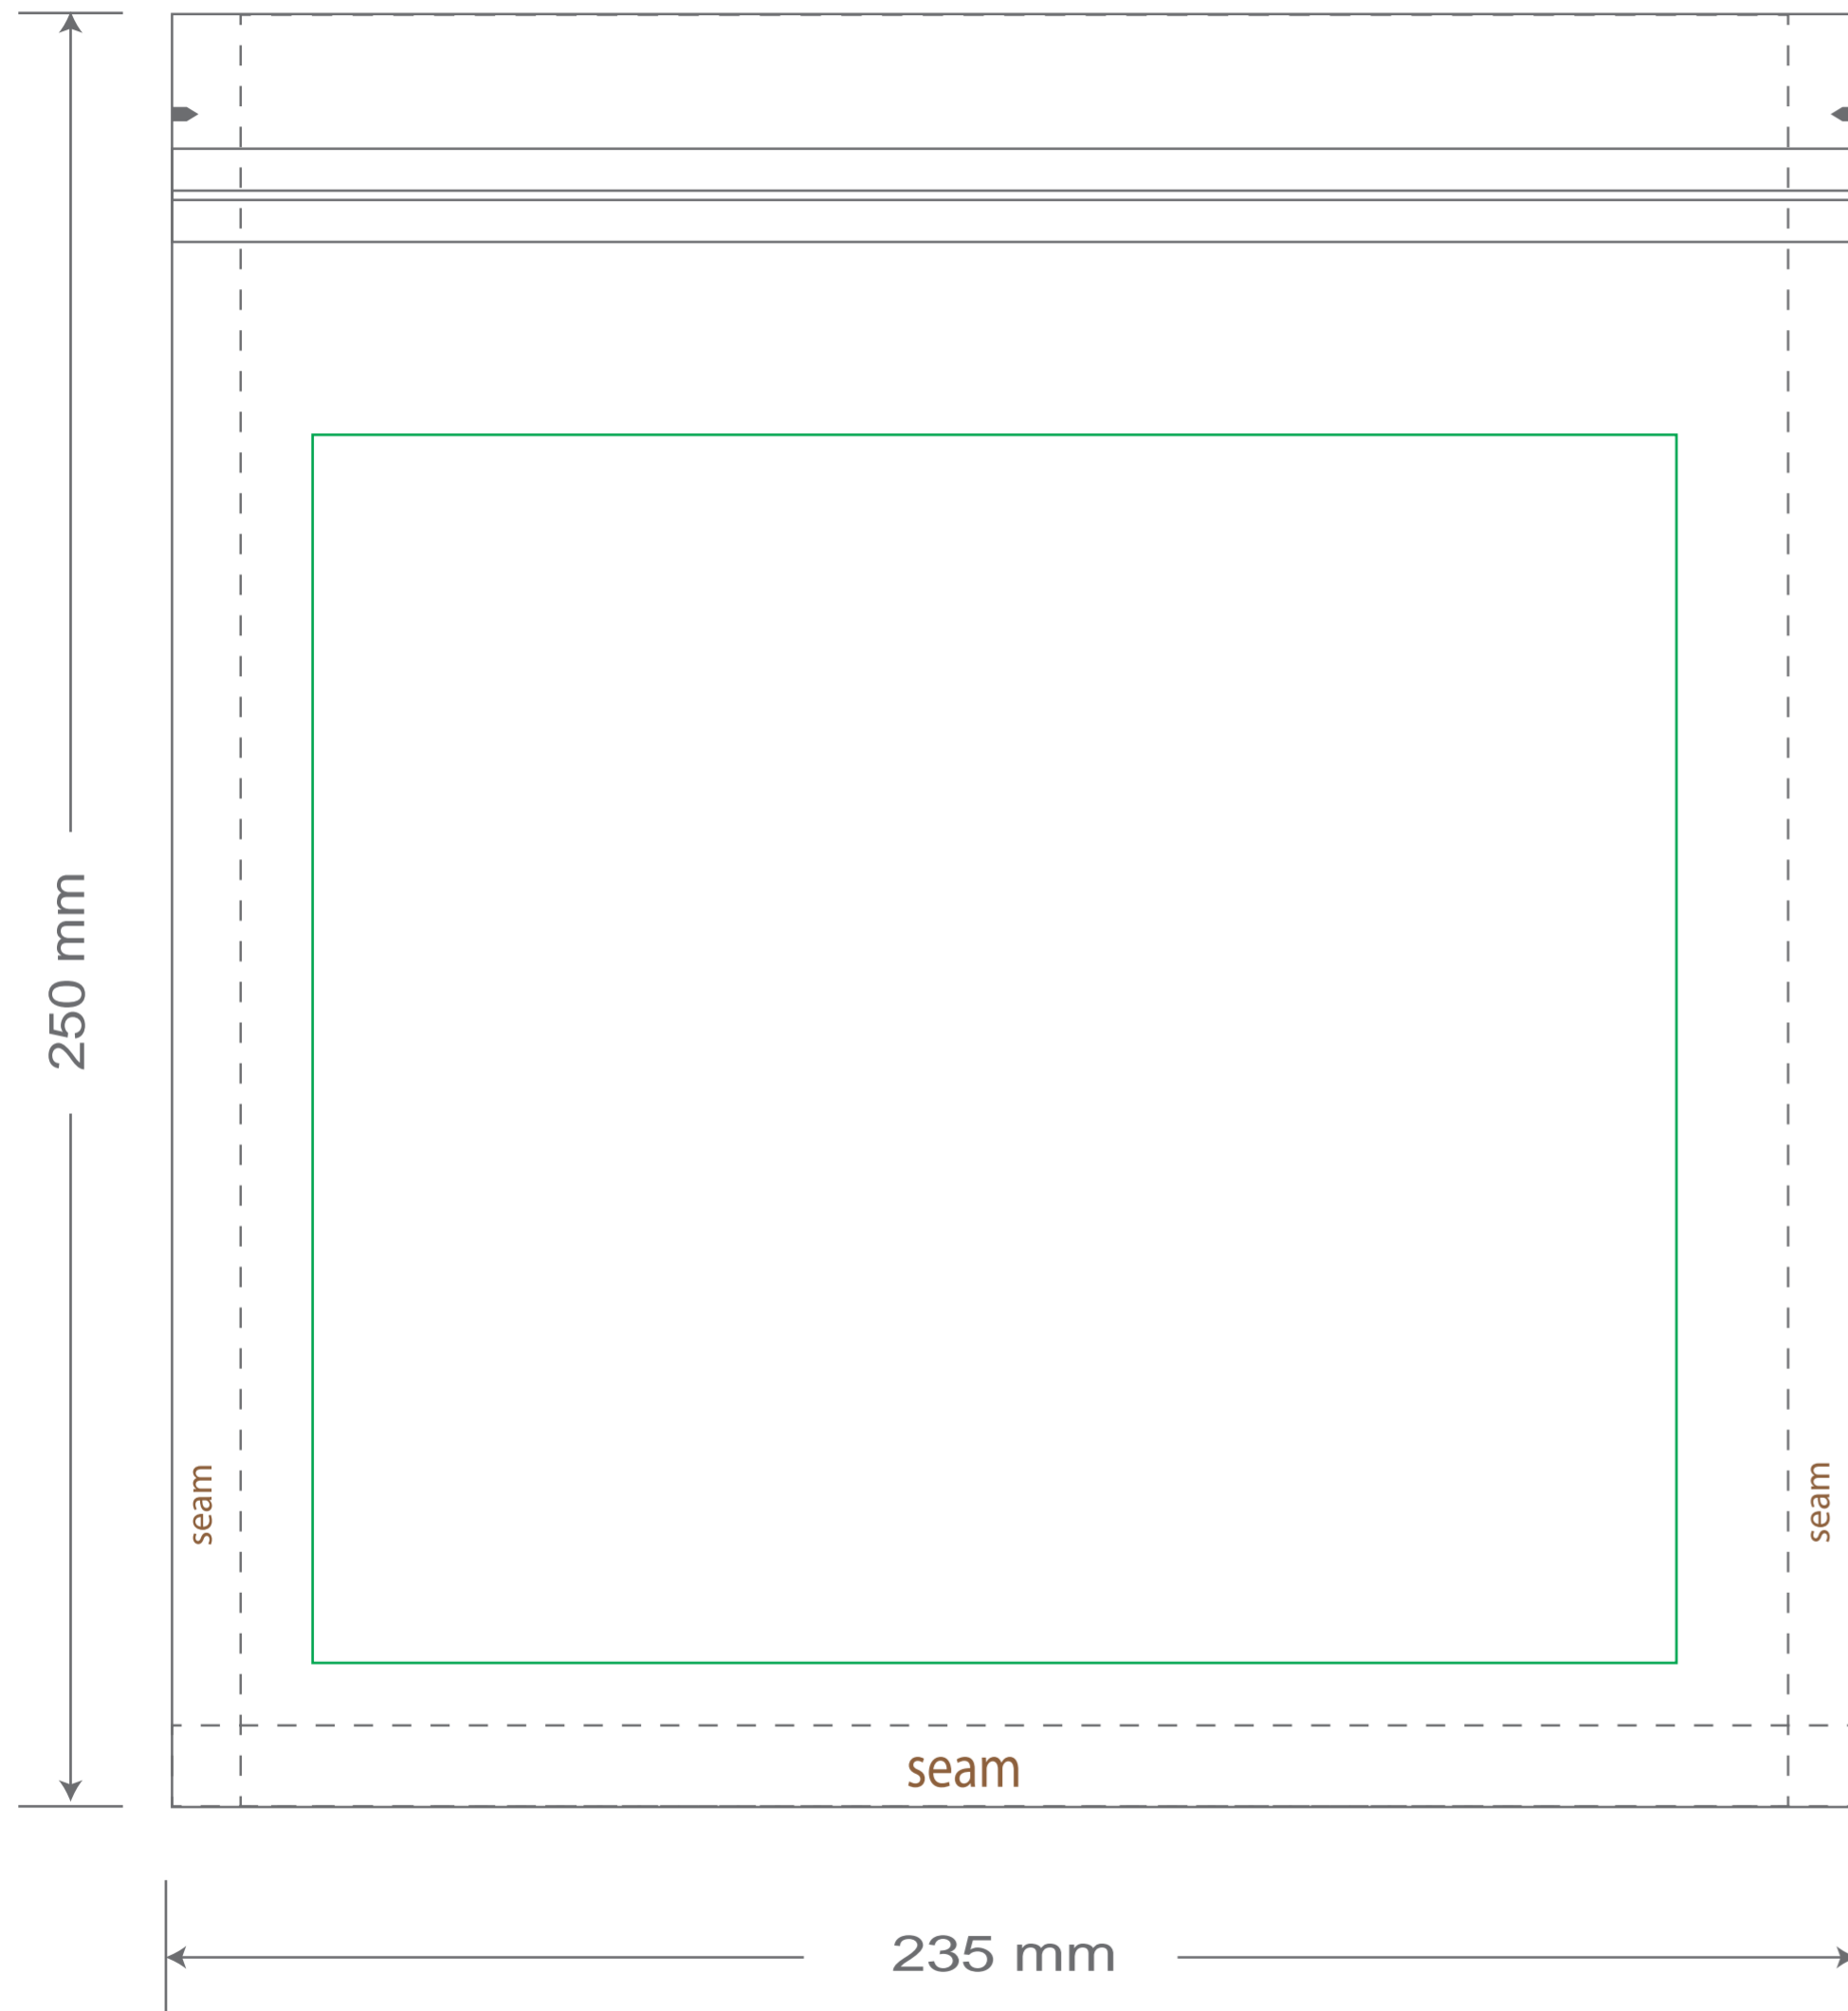

Front

Back

Green area is the bag area is the printing area, artwork with at most 2 colors for silkscreen printing.

Note: In Silkscreen printing Text font size must be bigger than 11pt can be clearly printed.