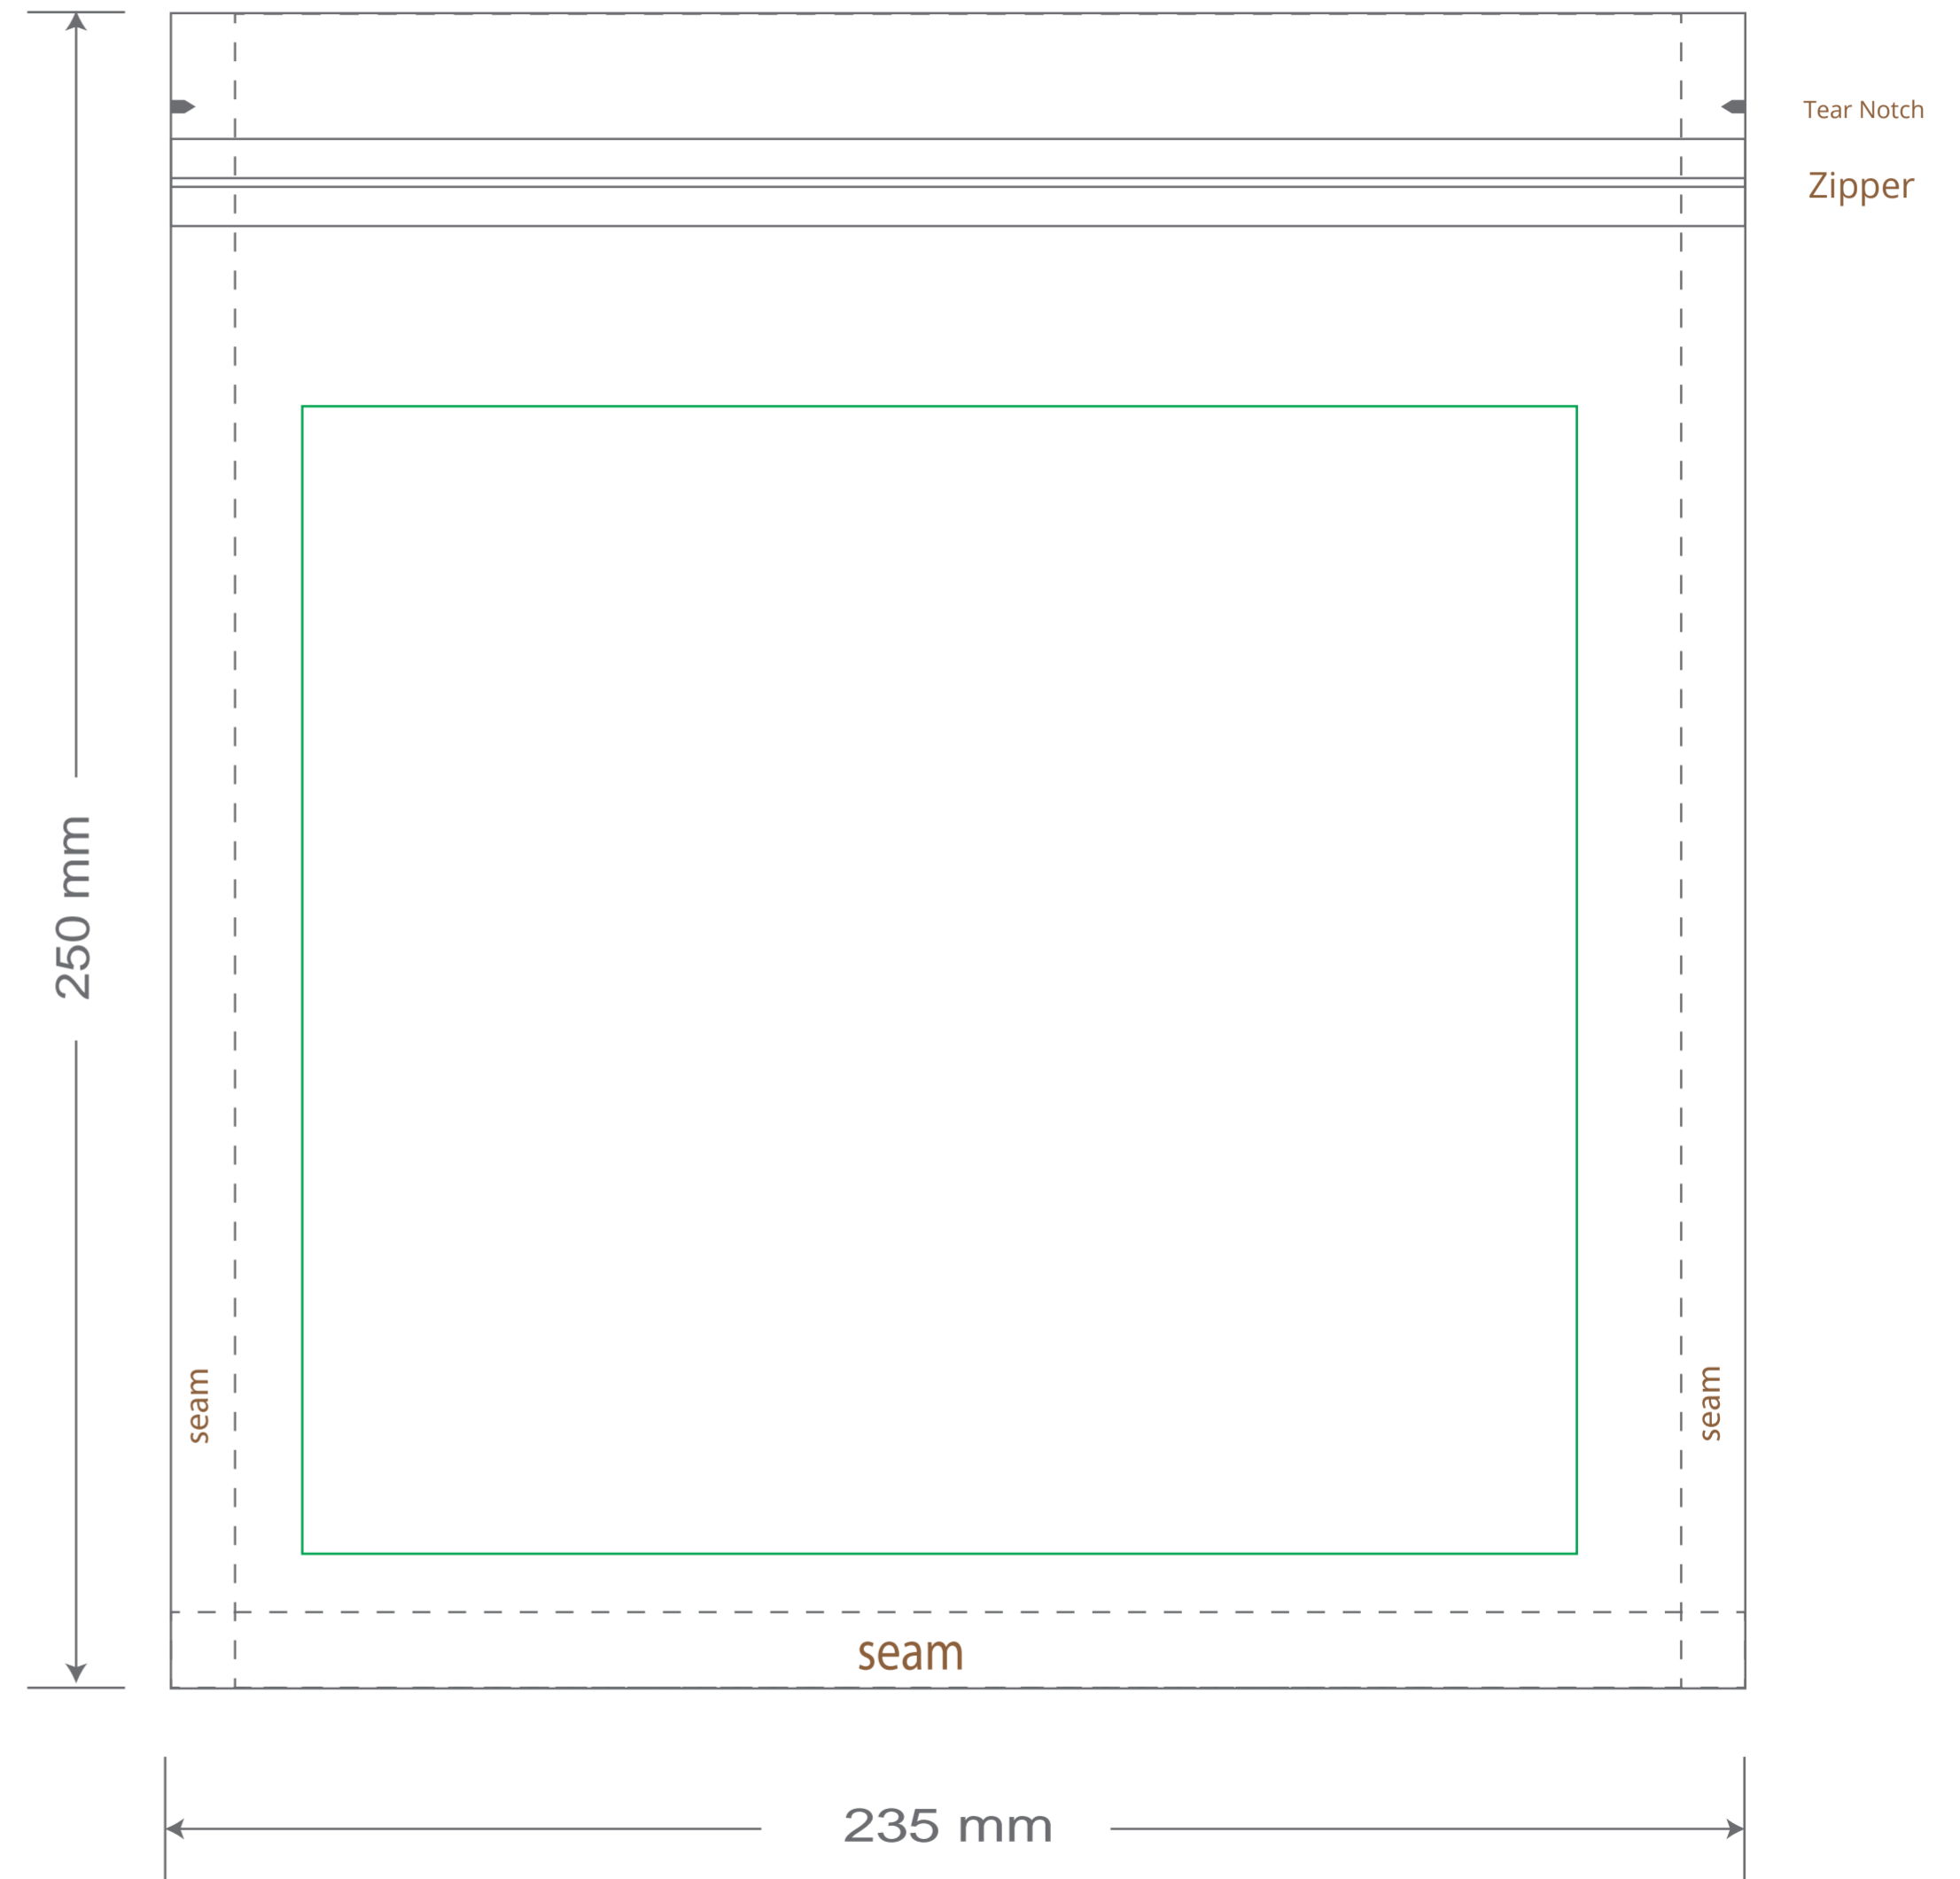

Front

Back

Green area is the bag area is the printing area, artwork with at most 2 colors for silkscreen printing.

Note: In Silkscreen printing Text font size must be bigger than 11pt can be clearly printed.