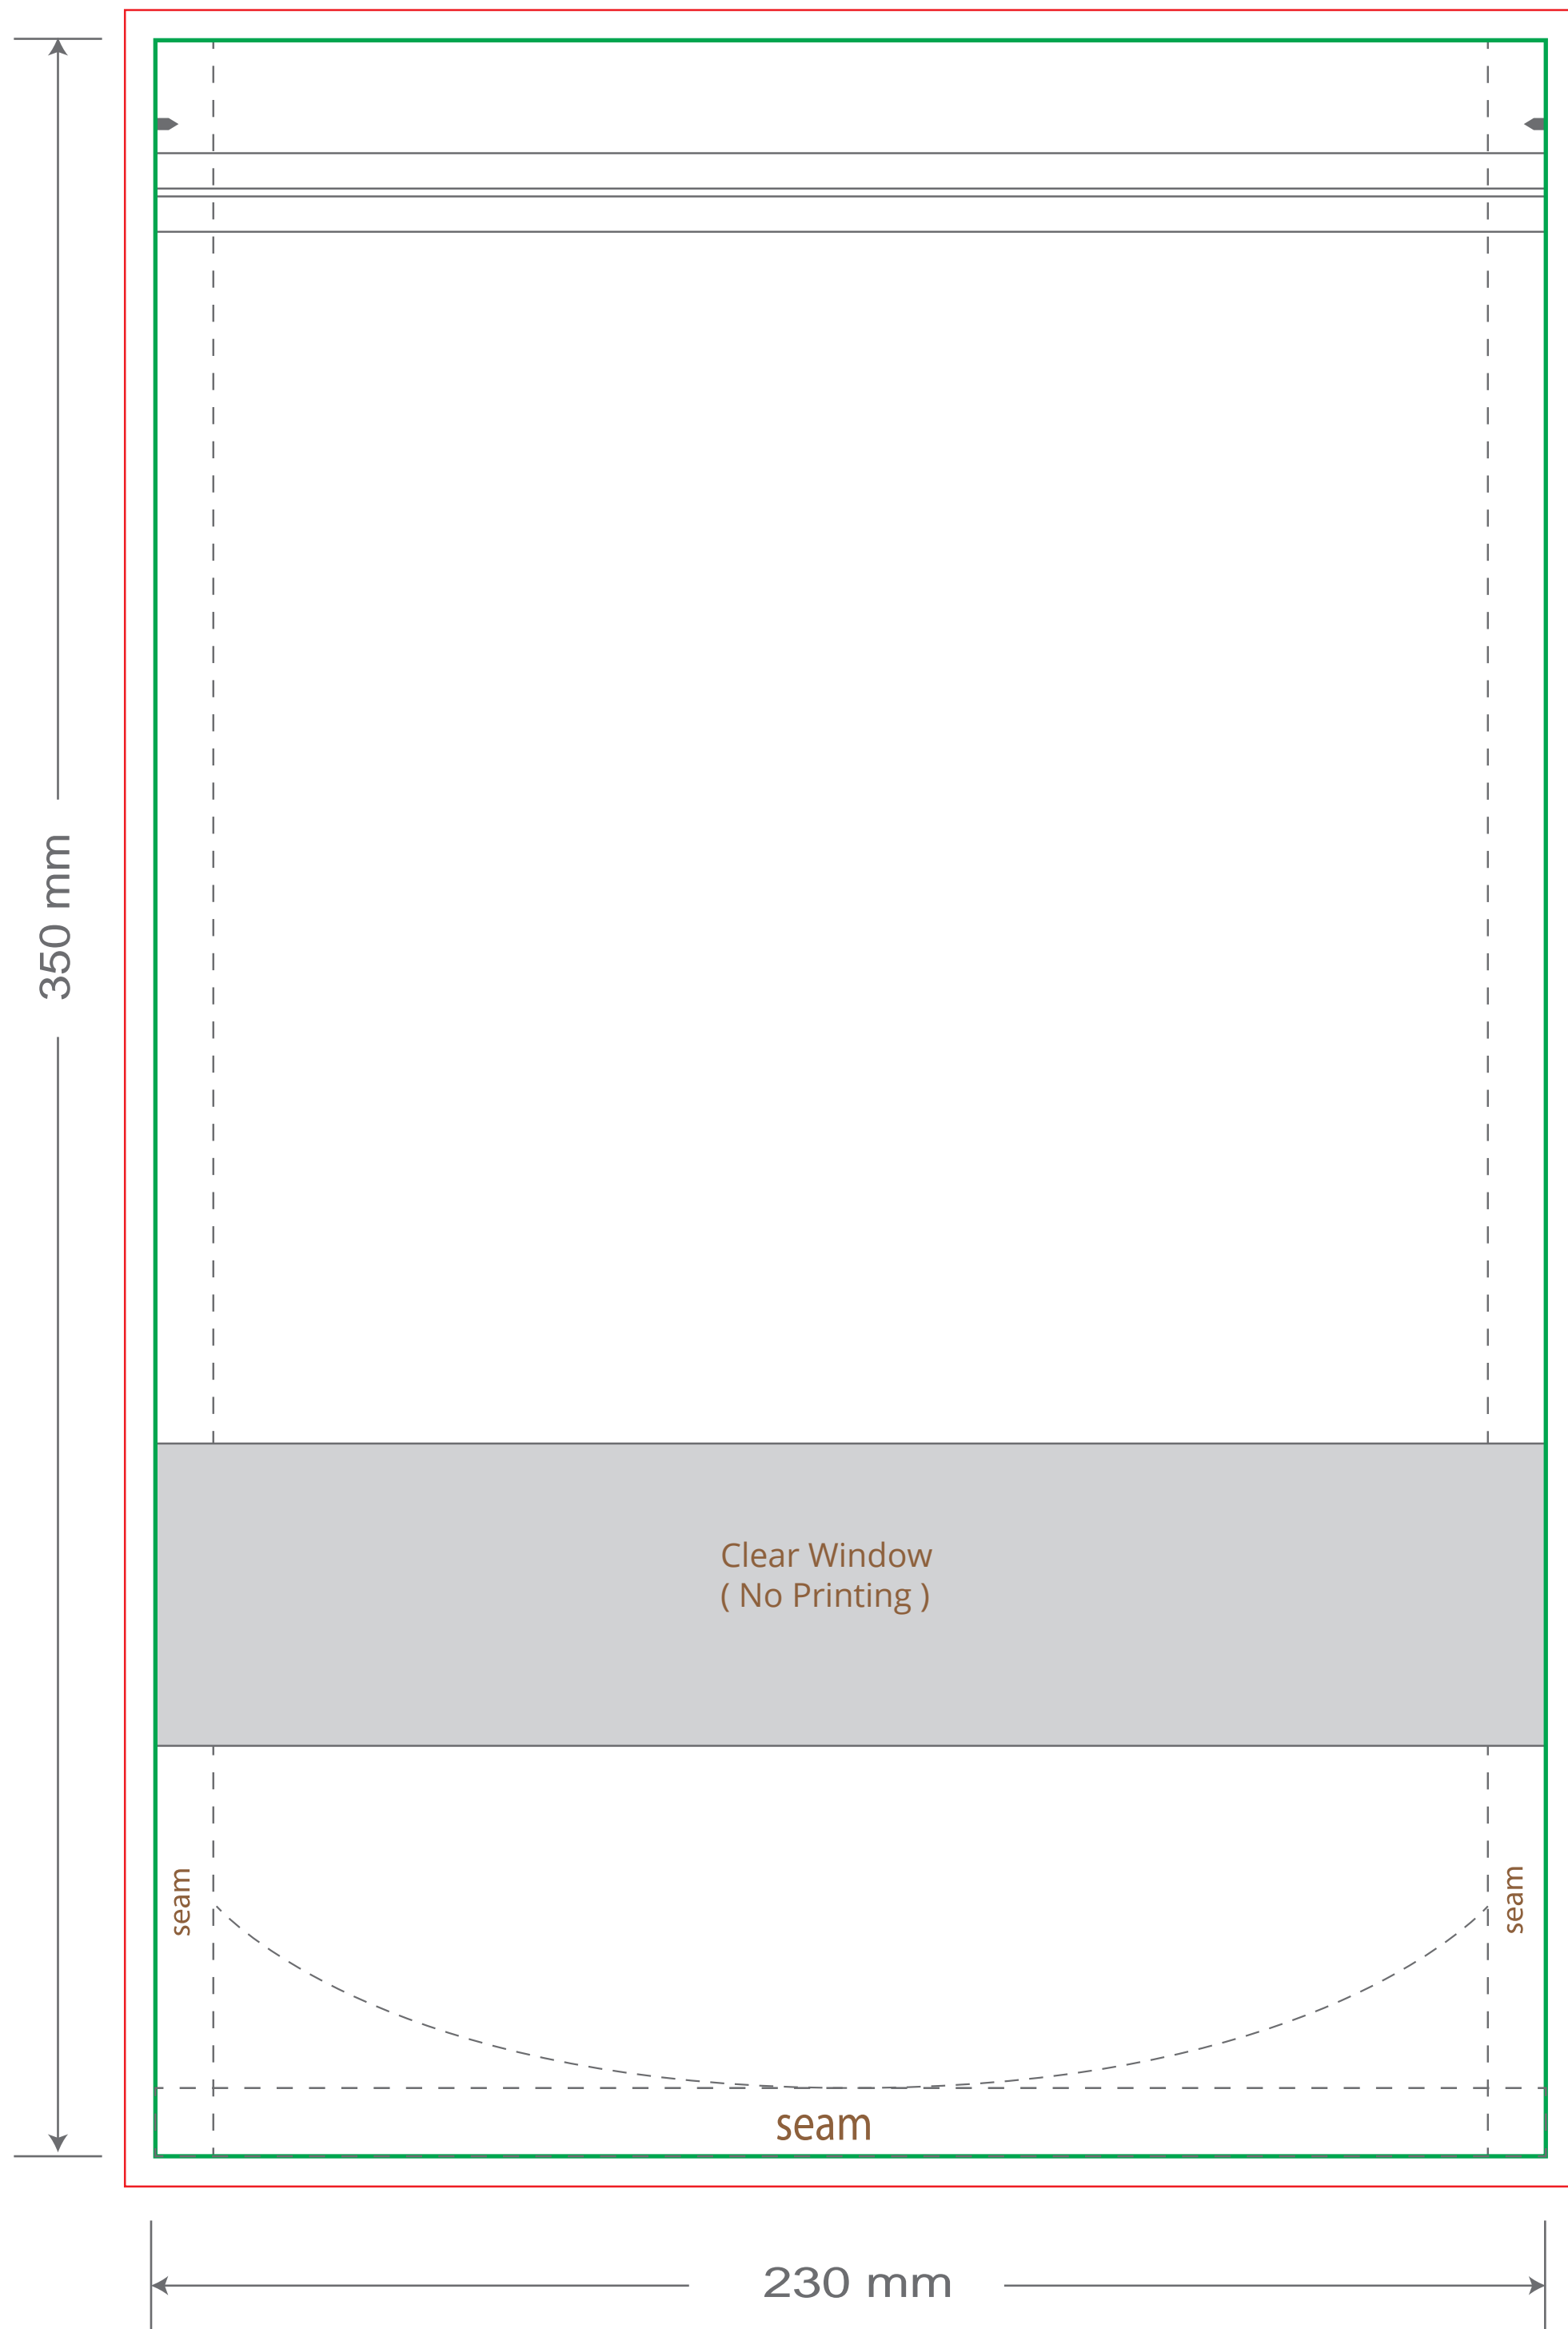

# Front

# Back

Green area is the bag area can with printing, except the window area.

Red area is the bleed area, please extend your artwork outside the green area within the red area.