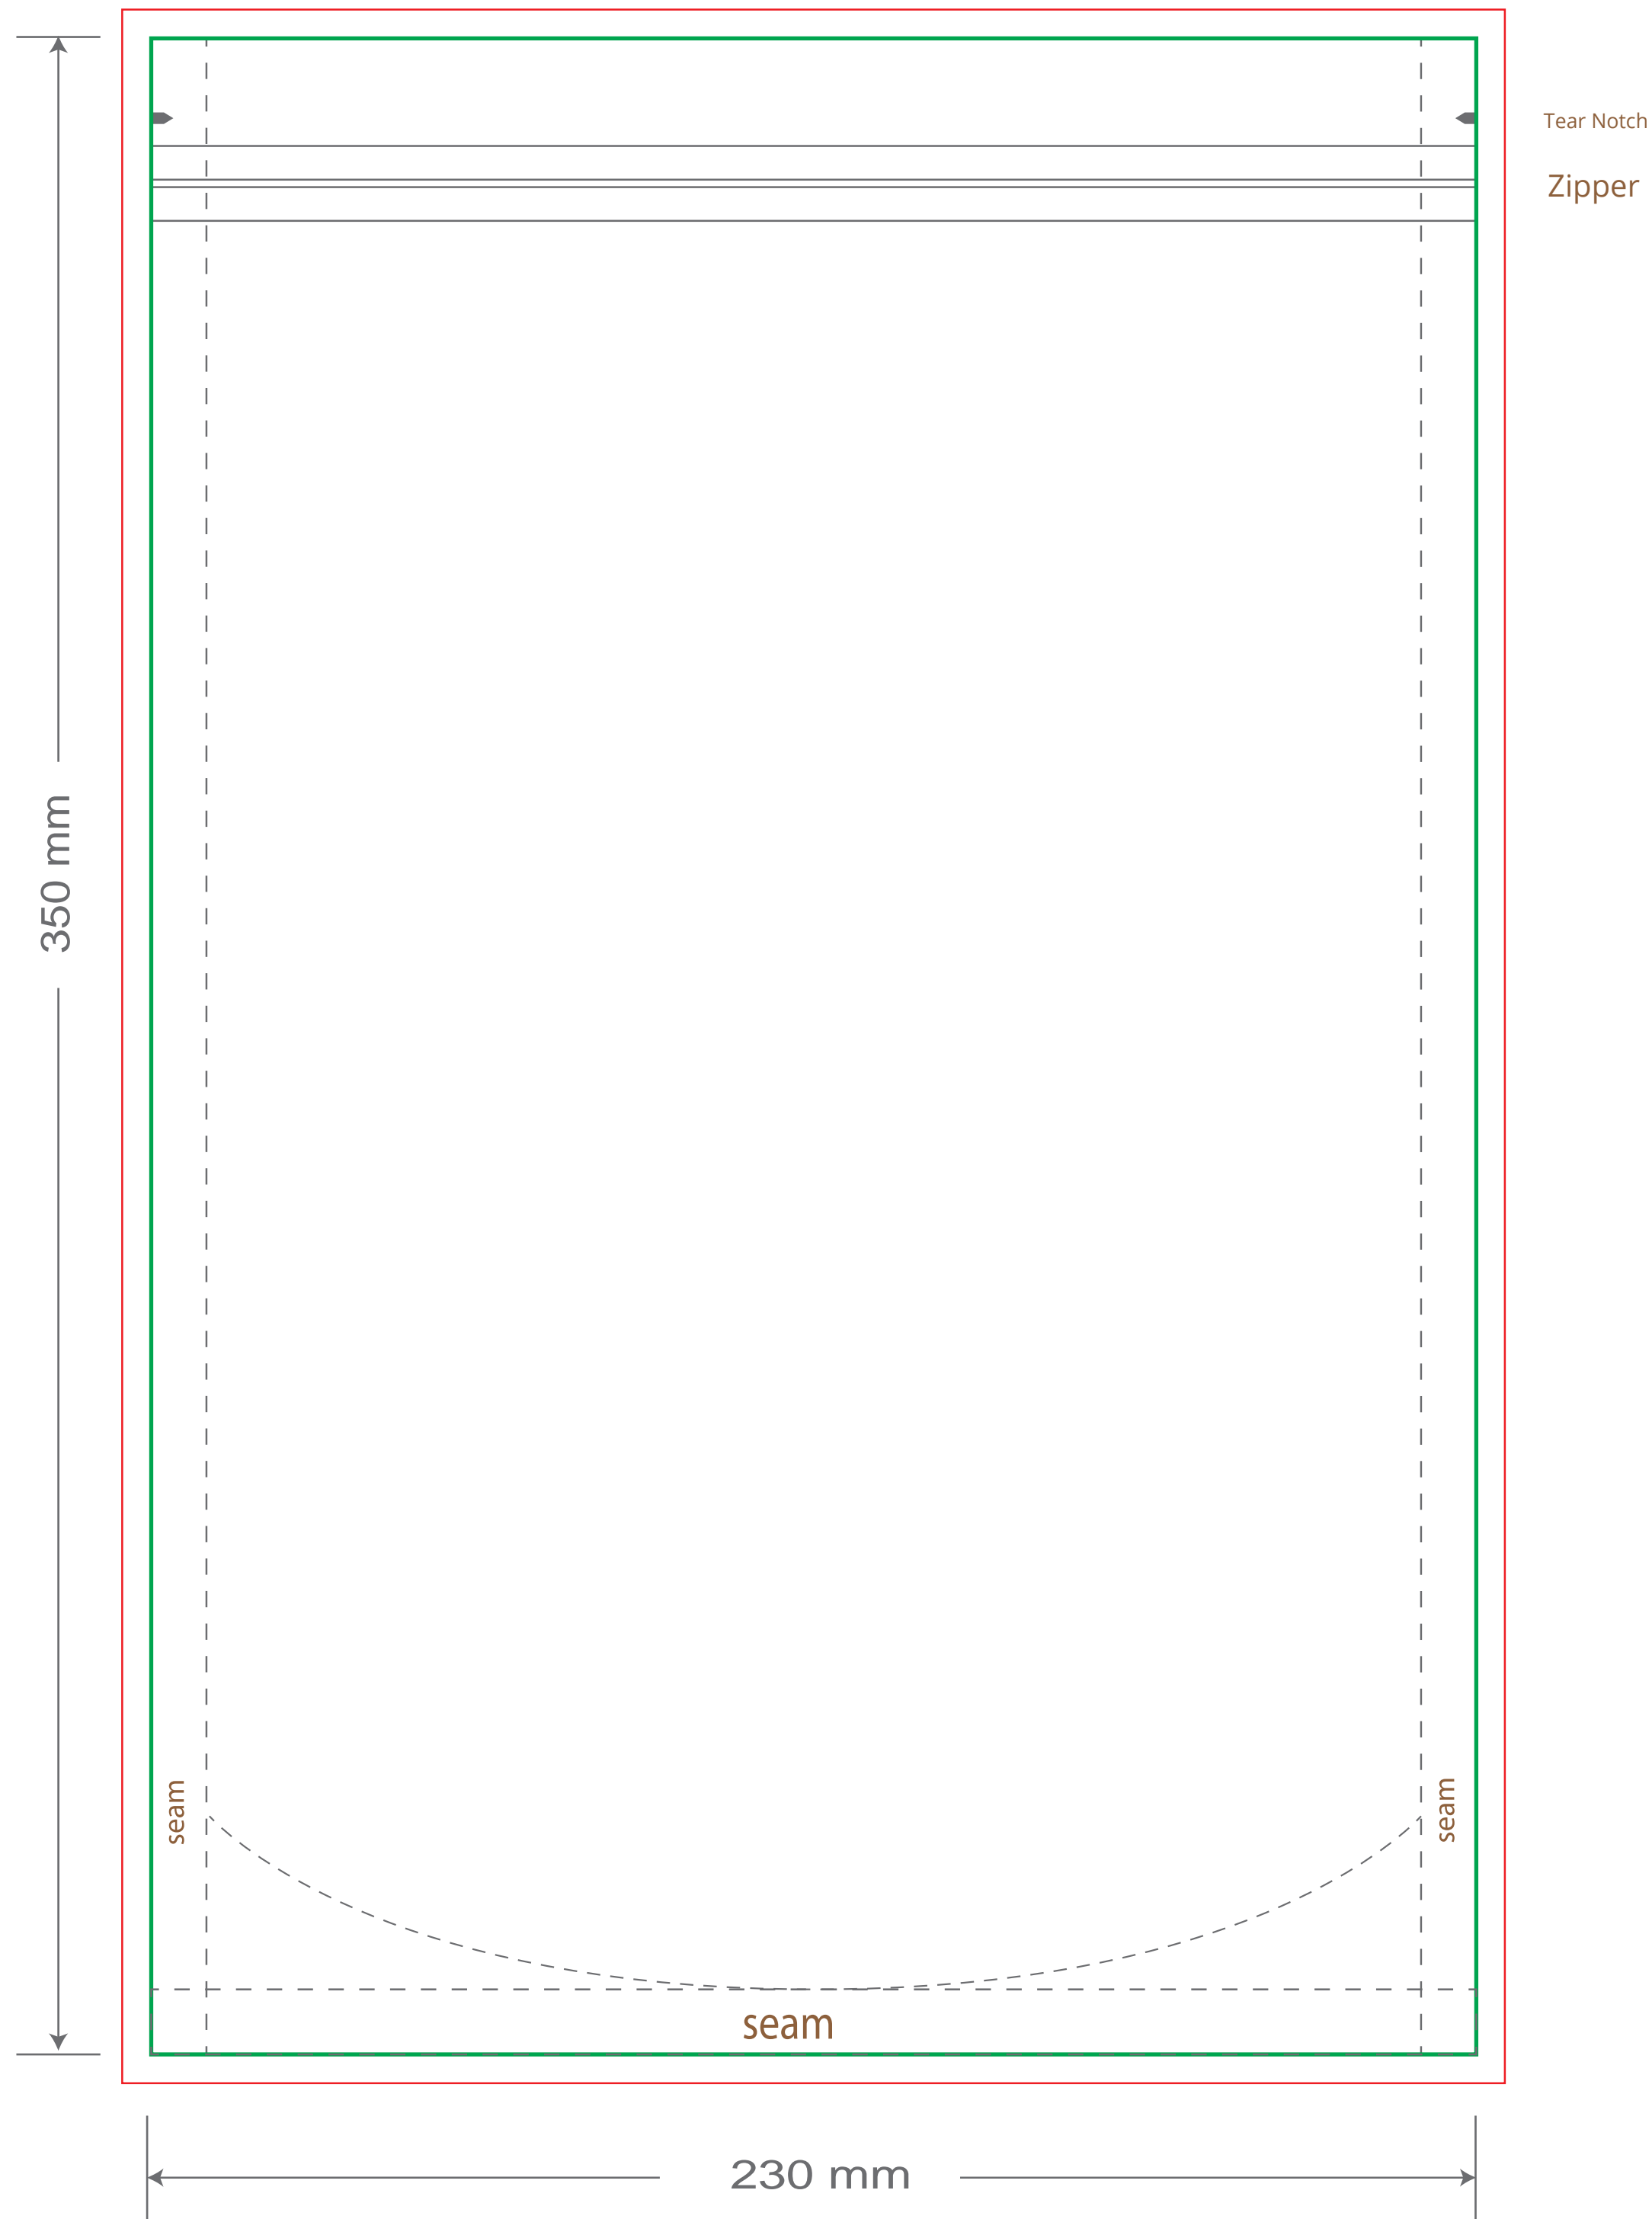

# Front

# Back

Green area is the bag area can with printing, except the window area.

Red area is the bleed area, please extend your artwork outside the green area within the red area.