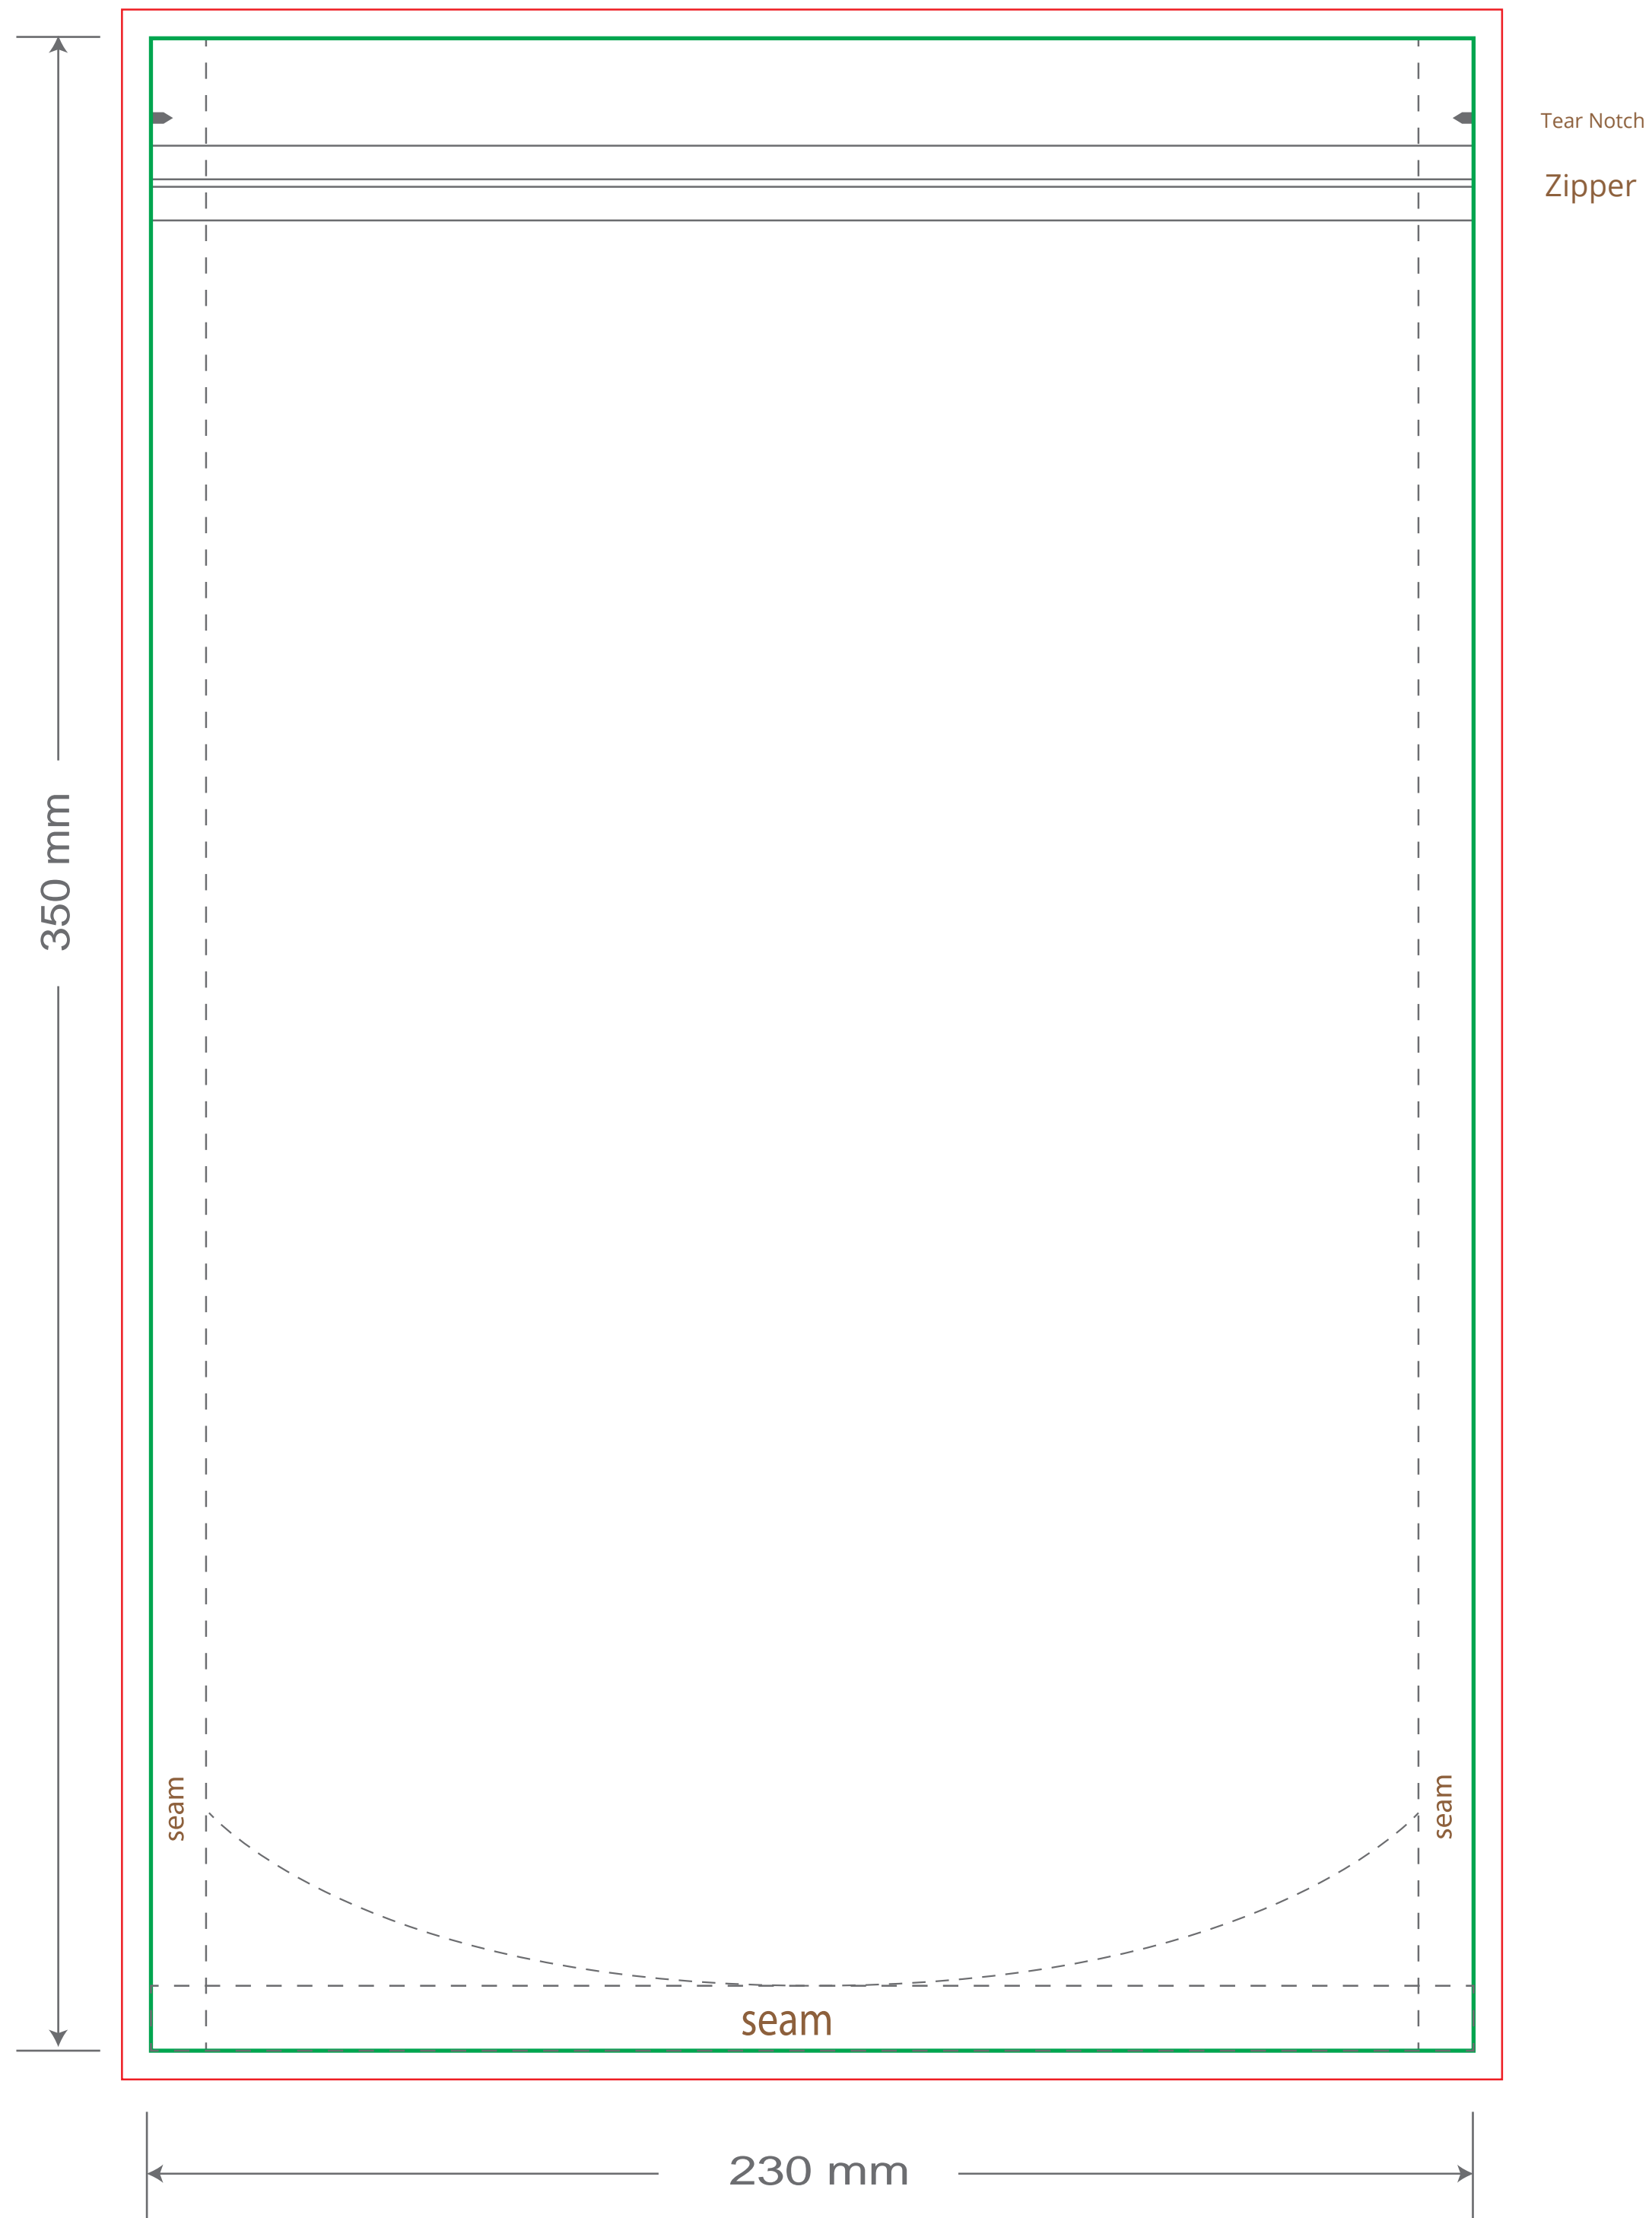

Front

Back

Green area is the bag area can with printing, except the window area.

Red area is the bleed area, please extend your artwork outside the green area within the red area.