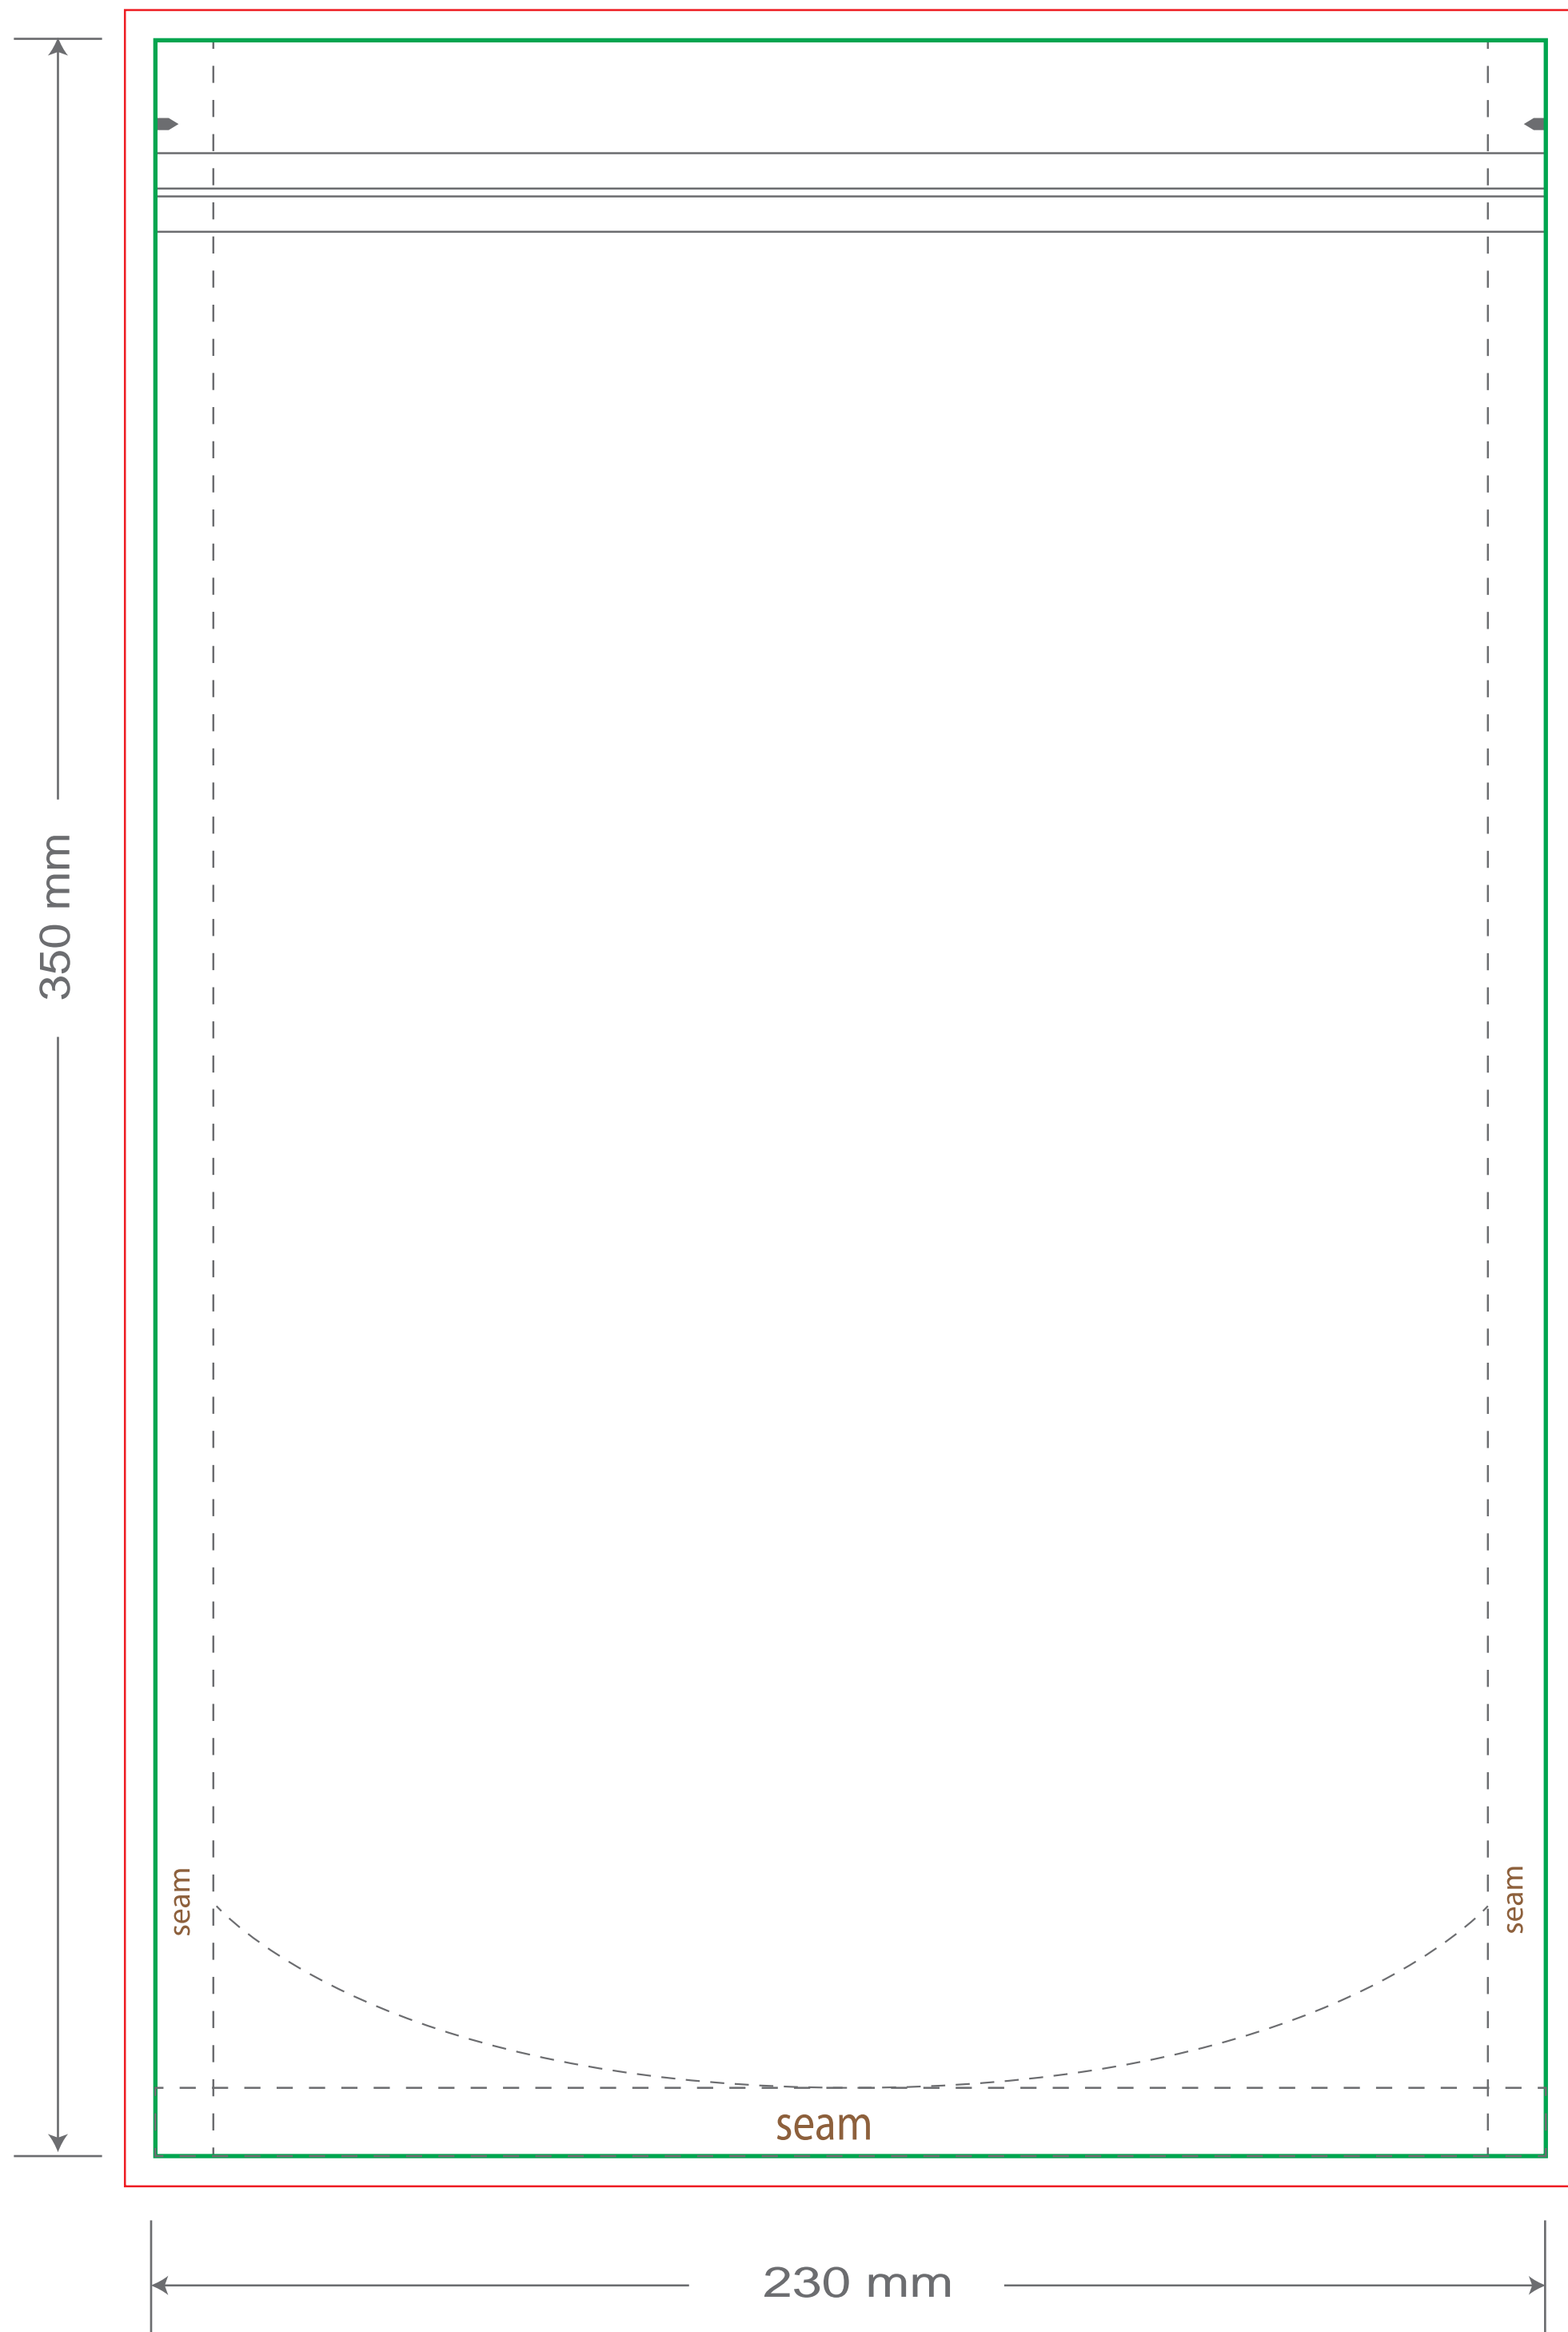

Front

Back

Green area is the bag area can with printing, except the window area.

Red area is the bleed area, please extend your artwork outside the green area within the red area.