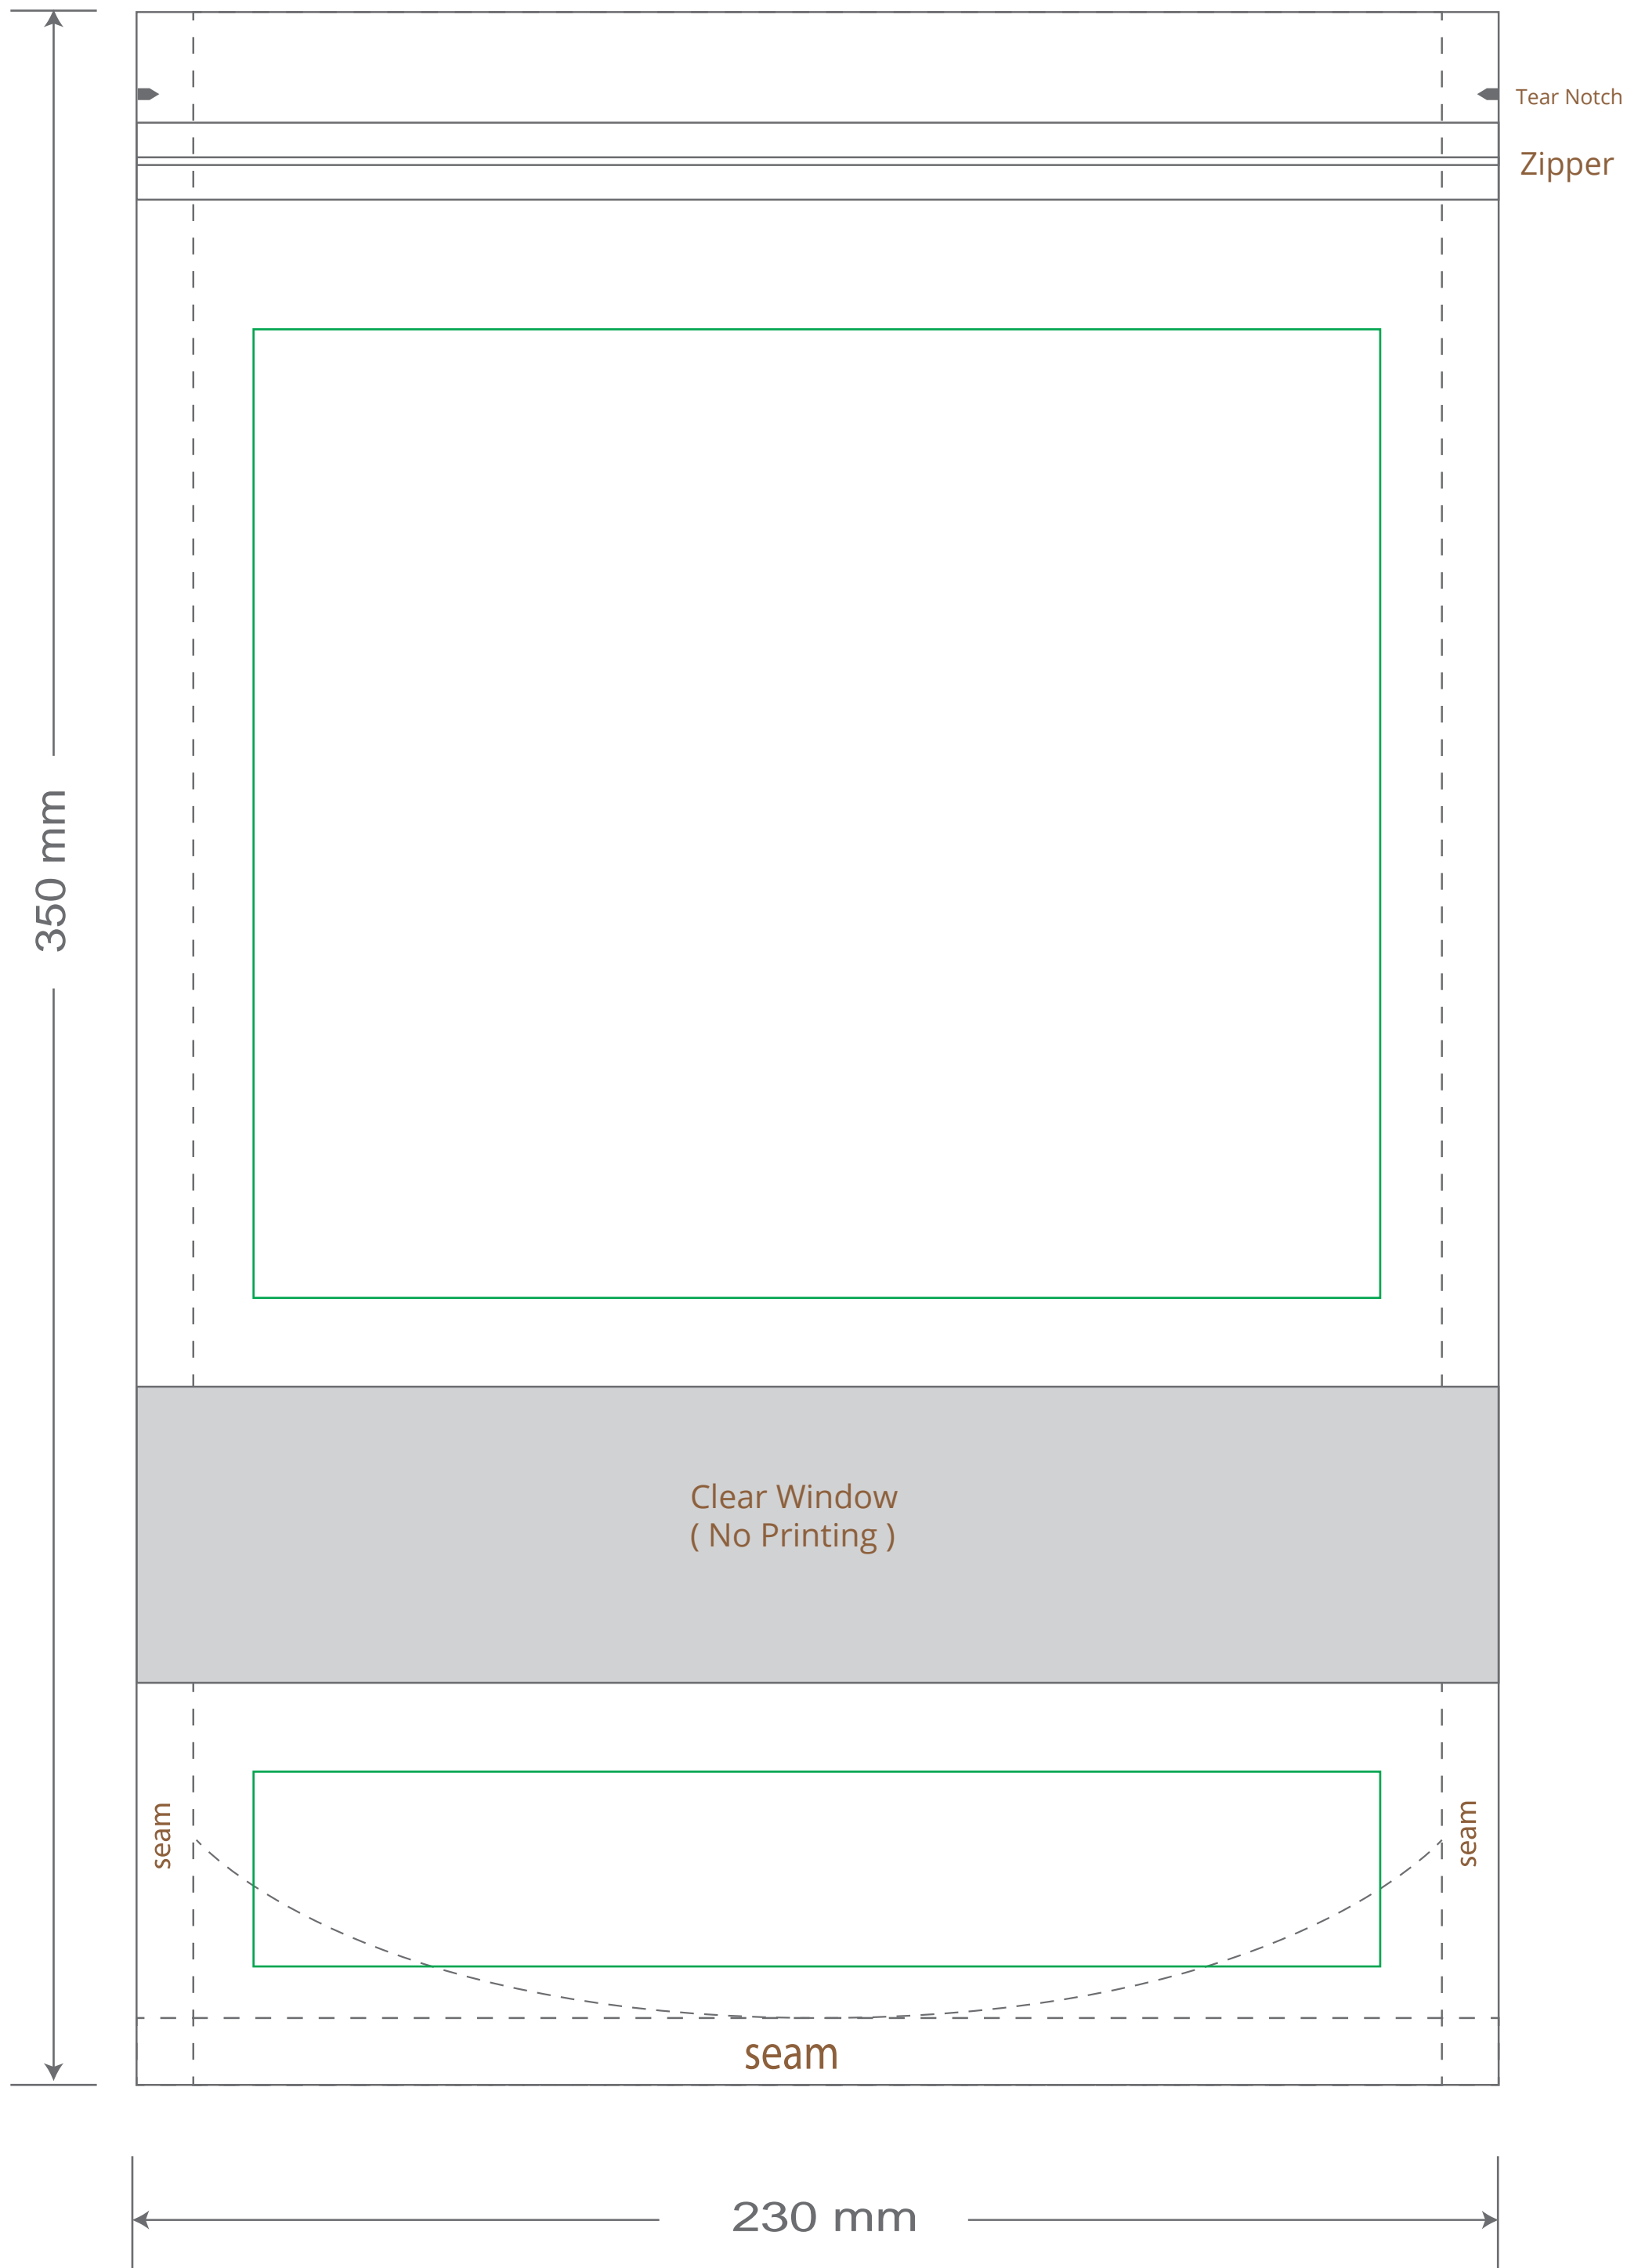

Front

Back

Green area is the bag area is the printing area, artwork with at most 2 colors for silkscreen printing.

Note: In Silkscreen printing Text font size must be bigger than 11pt can be clearly printed.