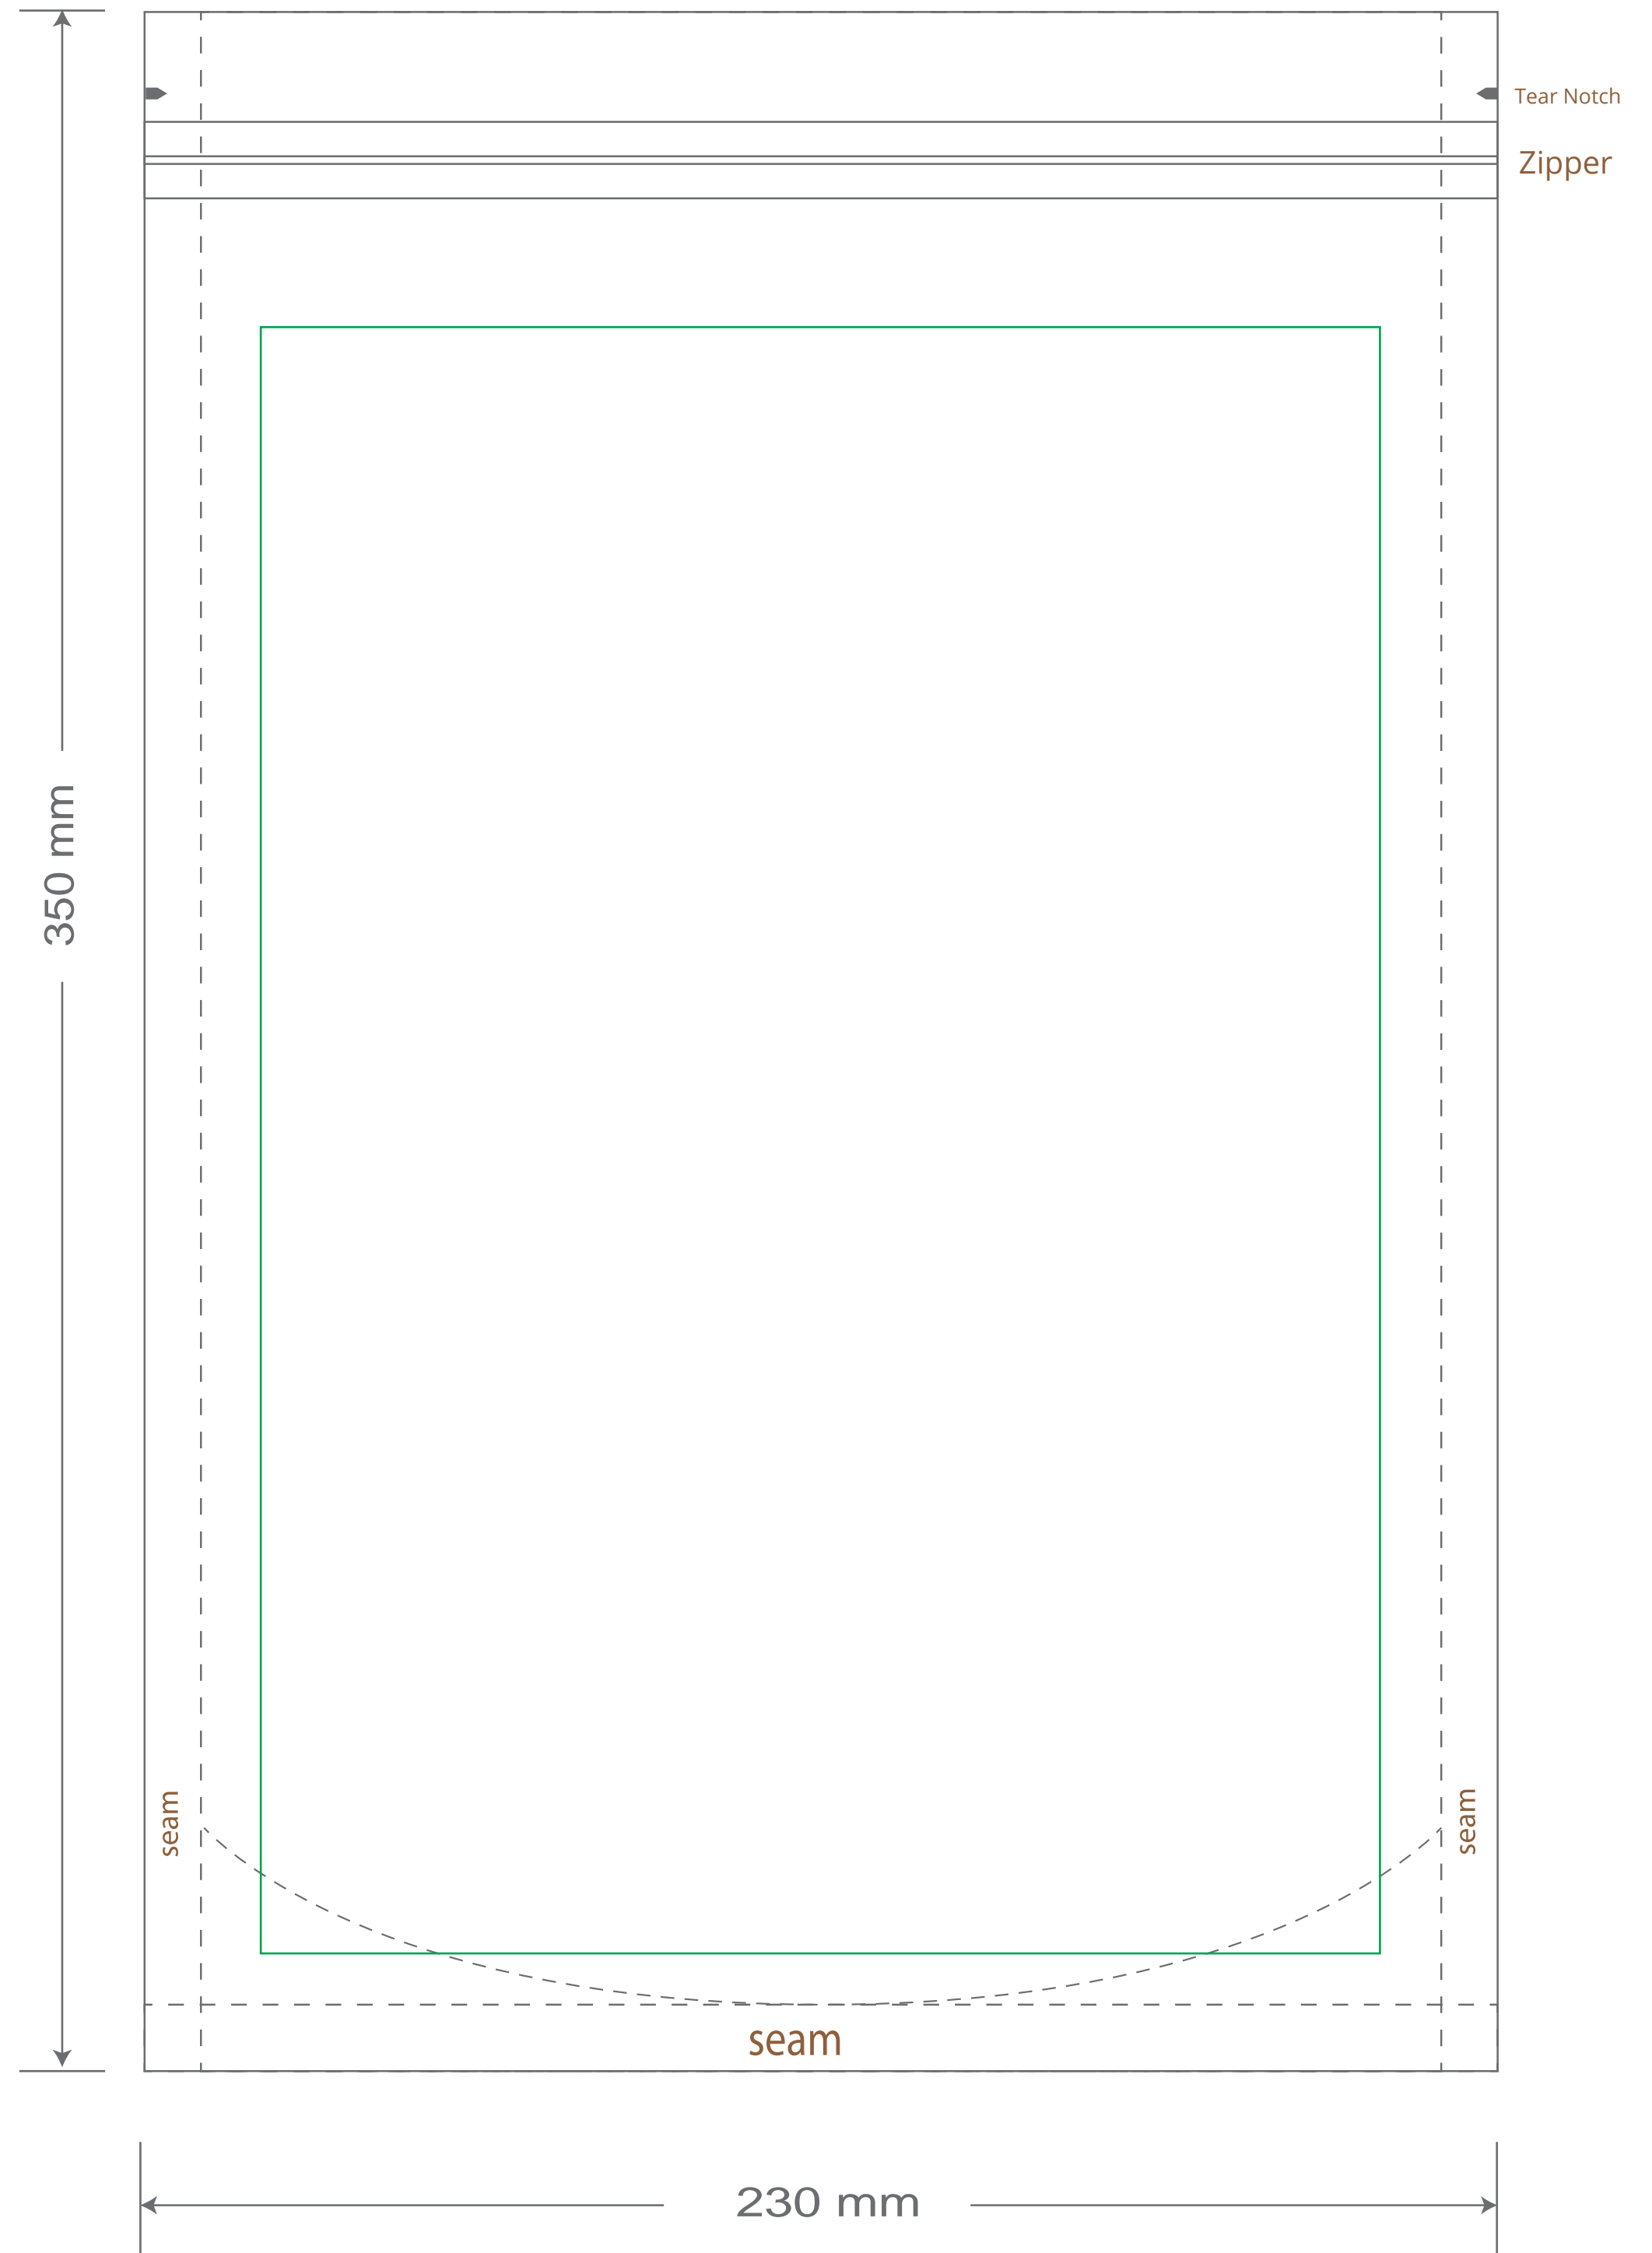

Front

Back

Green area is the bag area is the printing area, artwork with at most 2 colors for silkscreen printing.

Note: In Silkscreen printing Text font size must be bigger than 11pt can be clearly printed.