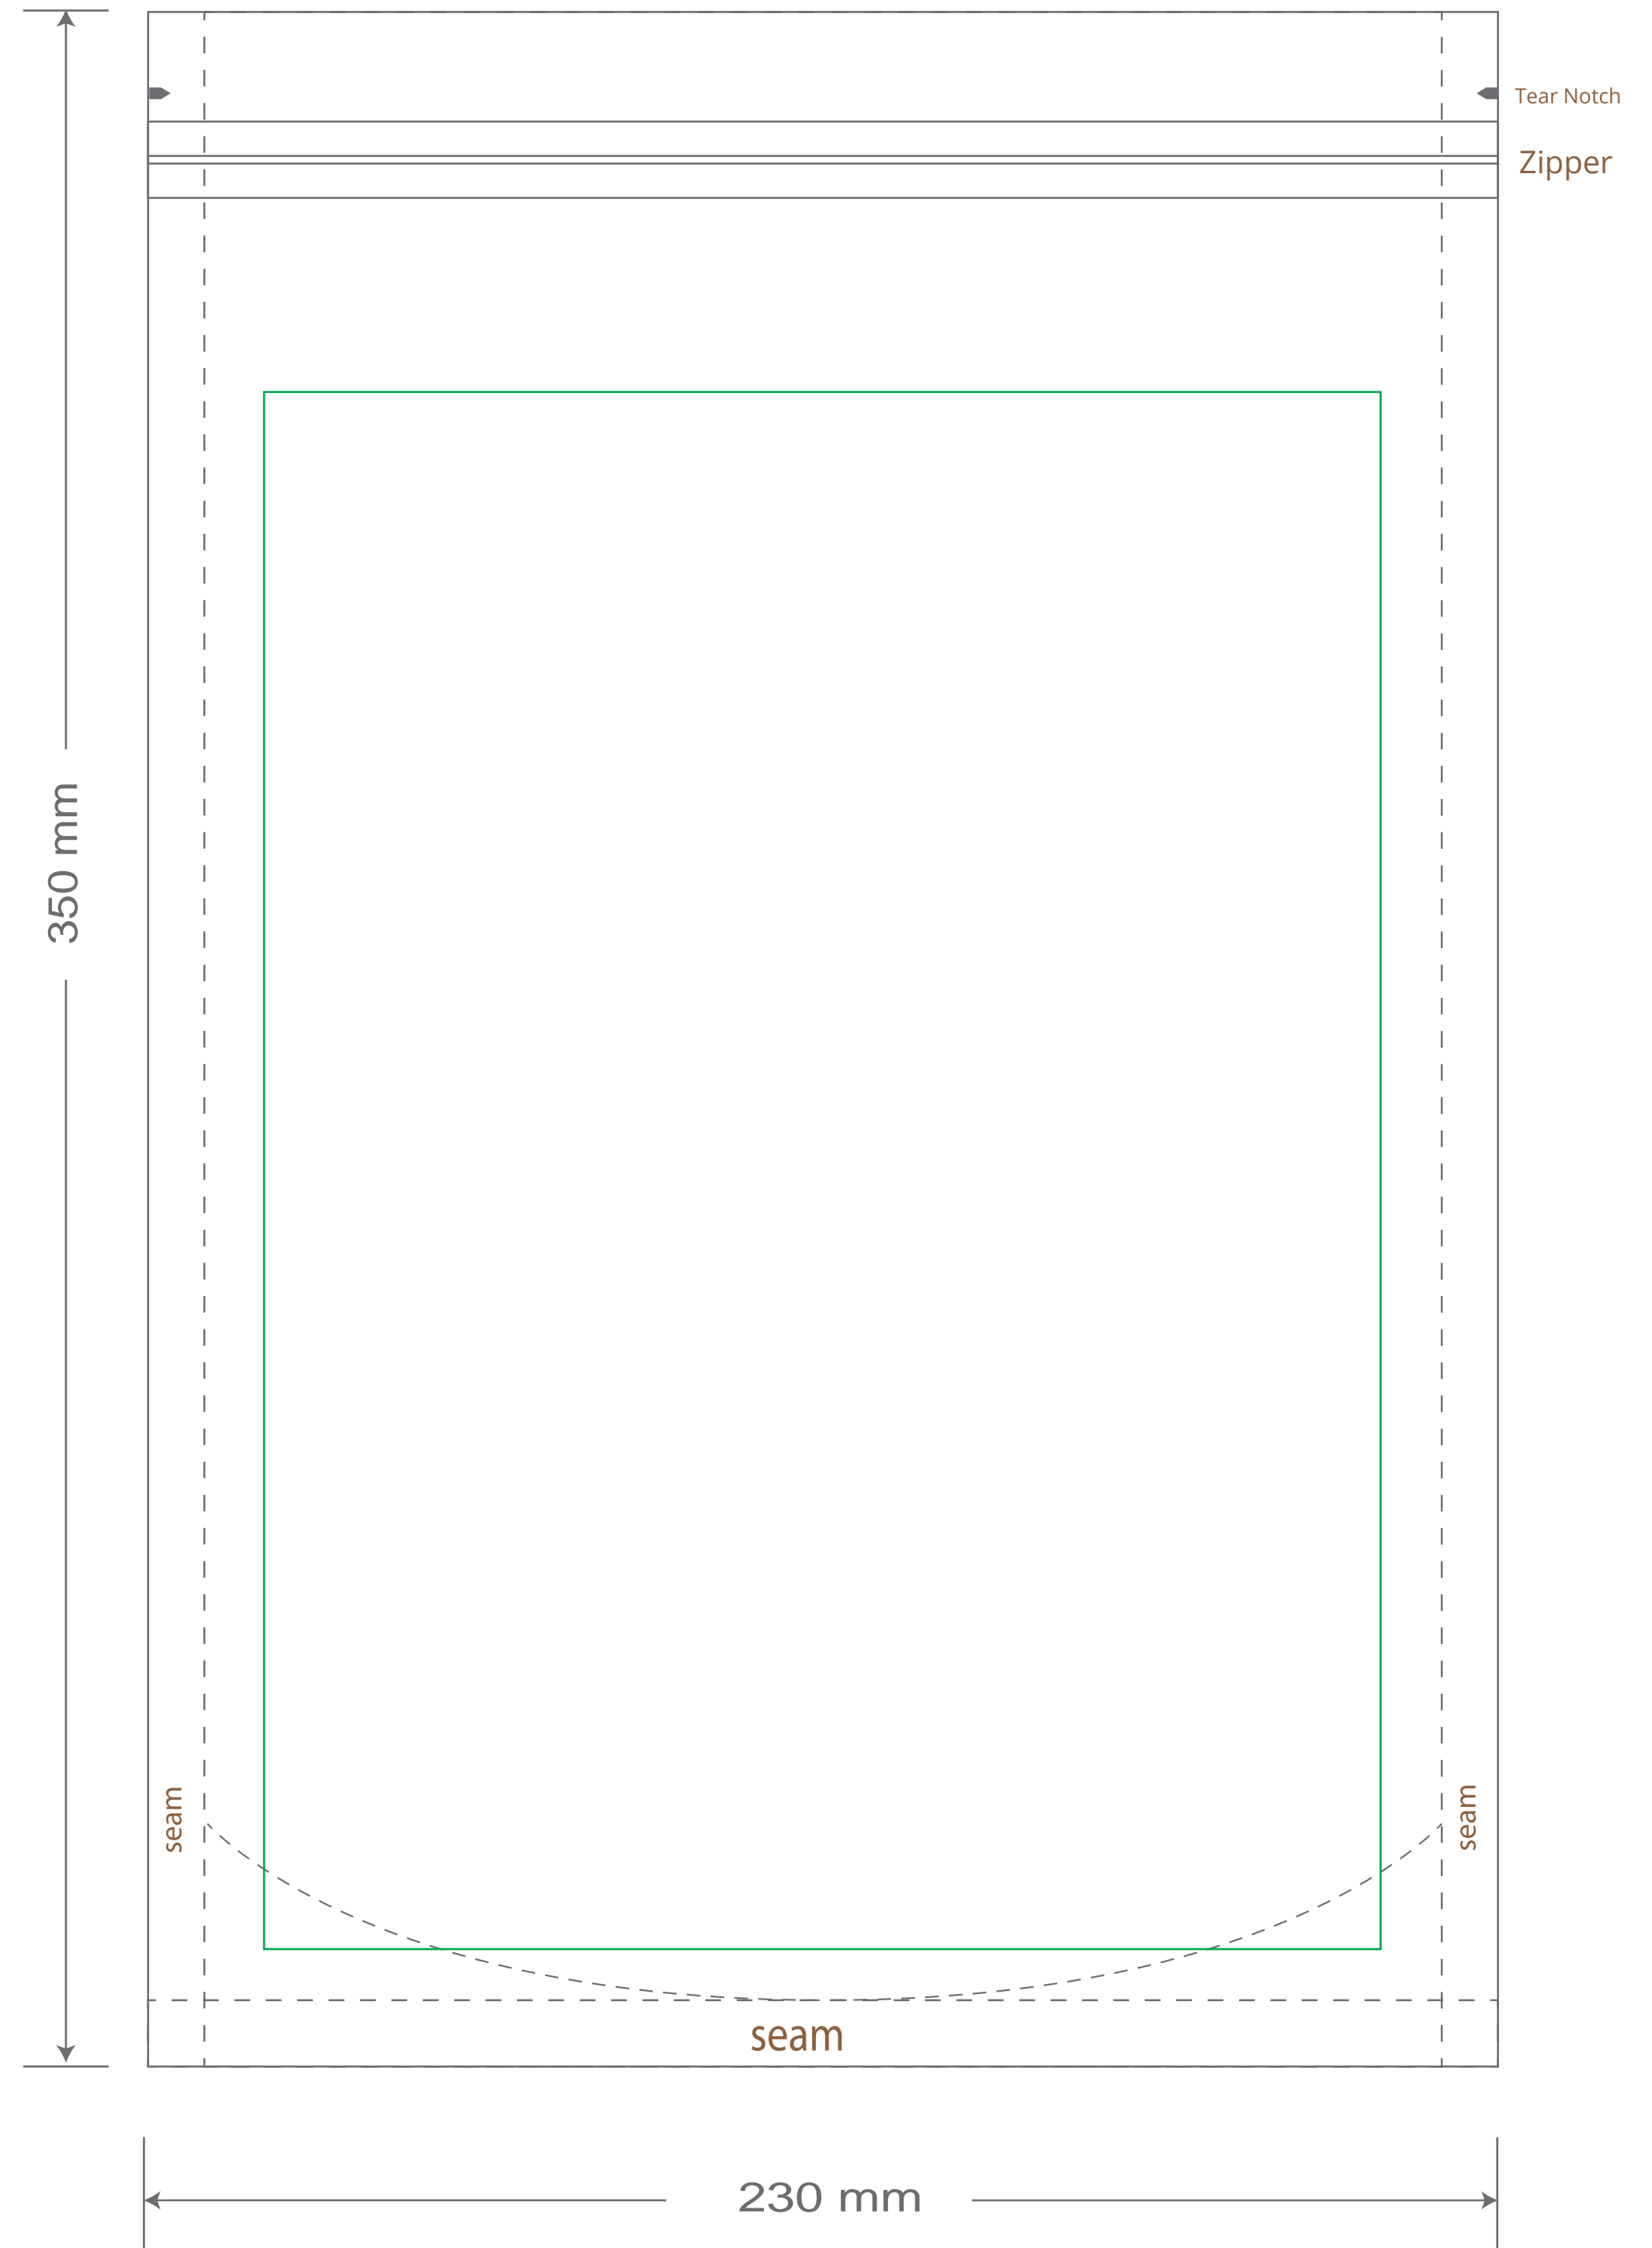

Front

Back

Green area is the bag area is the printing area, artwork with at most 2 colors for silkscreen printing.

Note: In Silkscreen printing Text font size must be bigger than 11pt can be clearly printed.