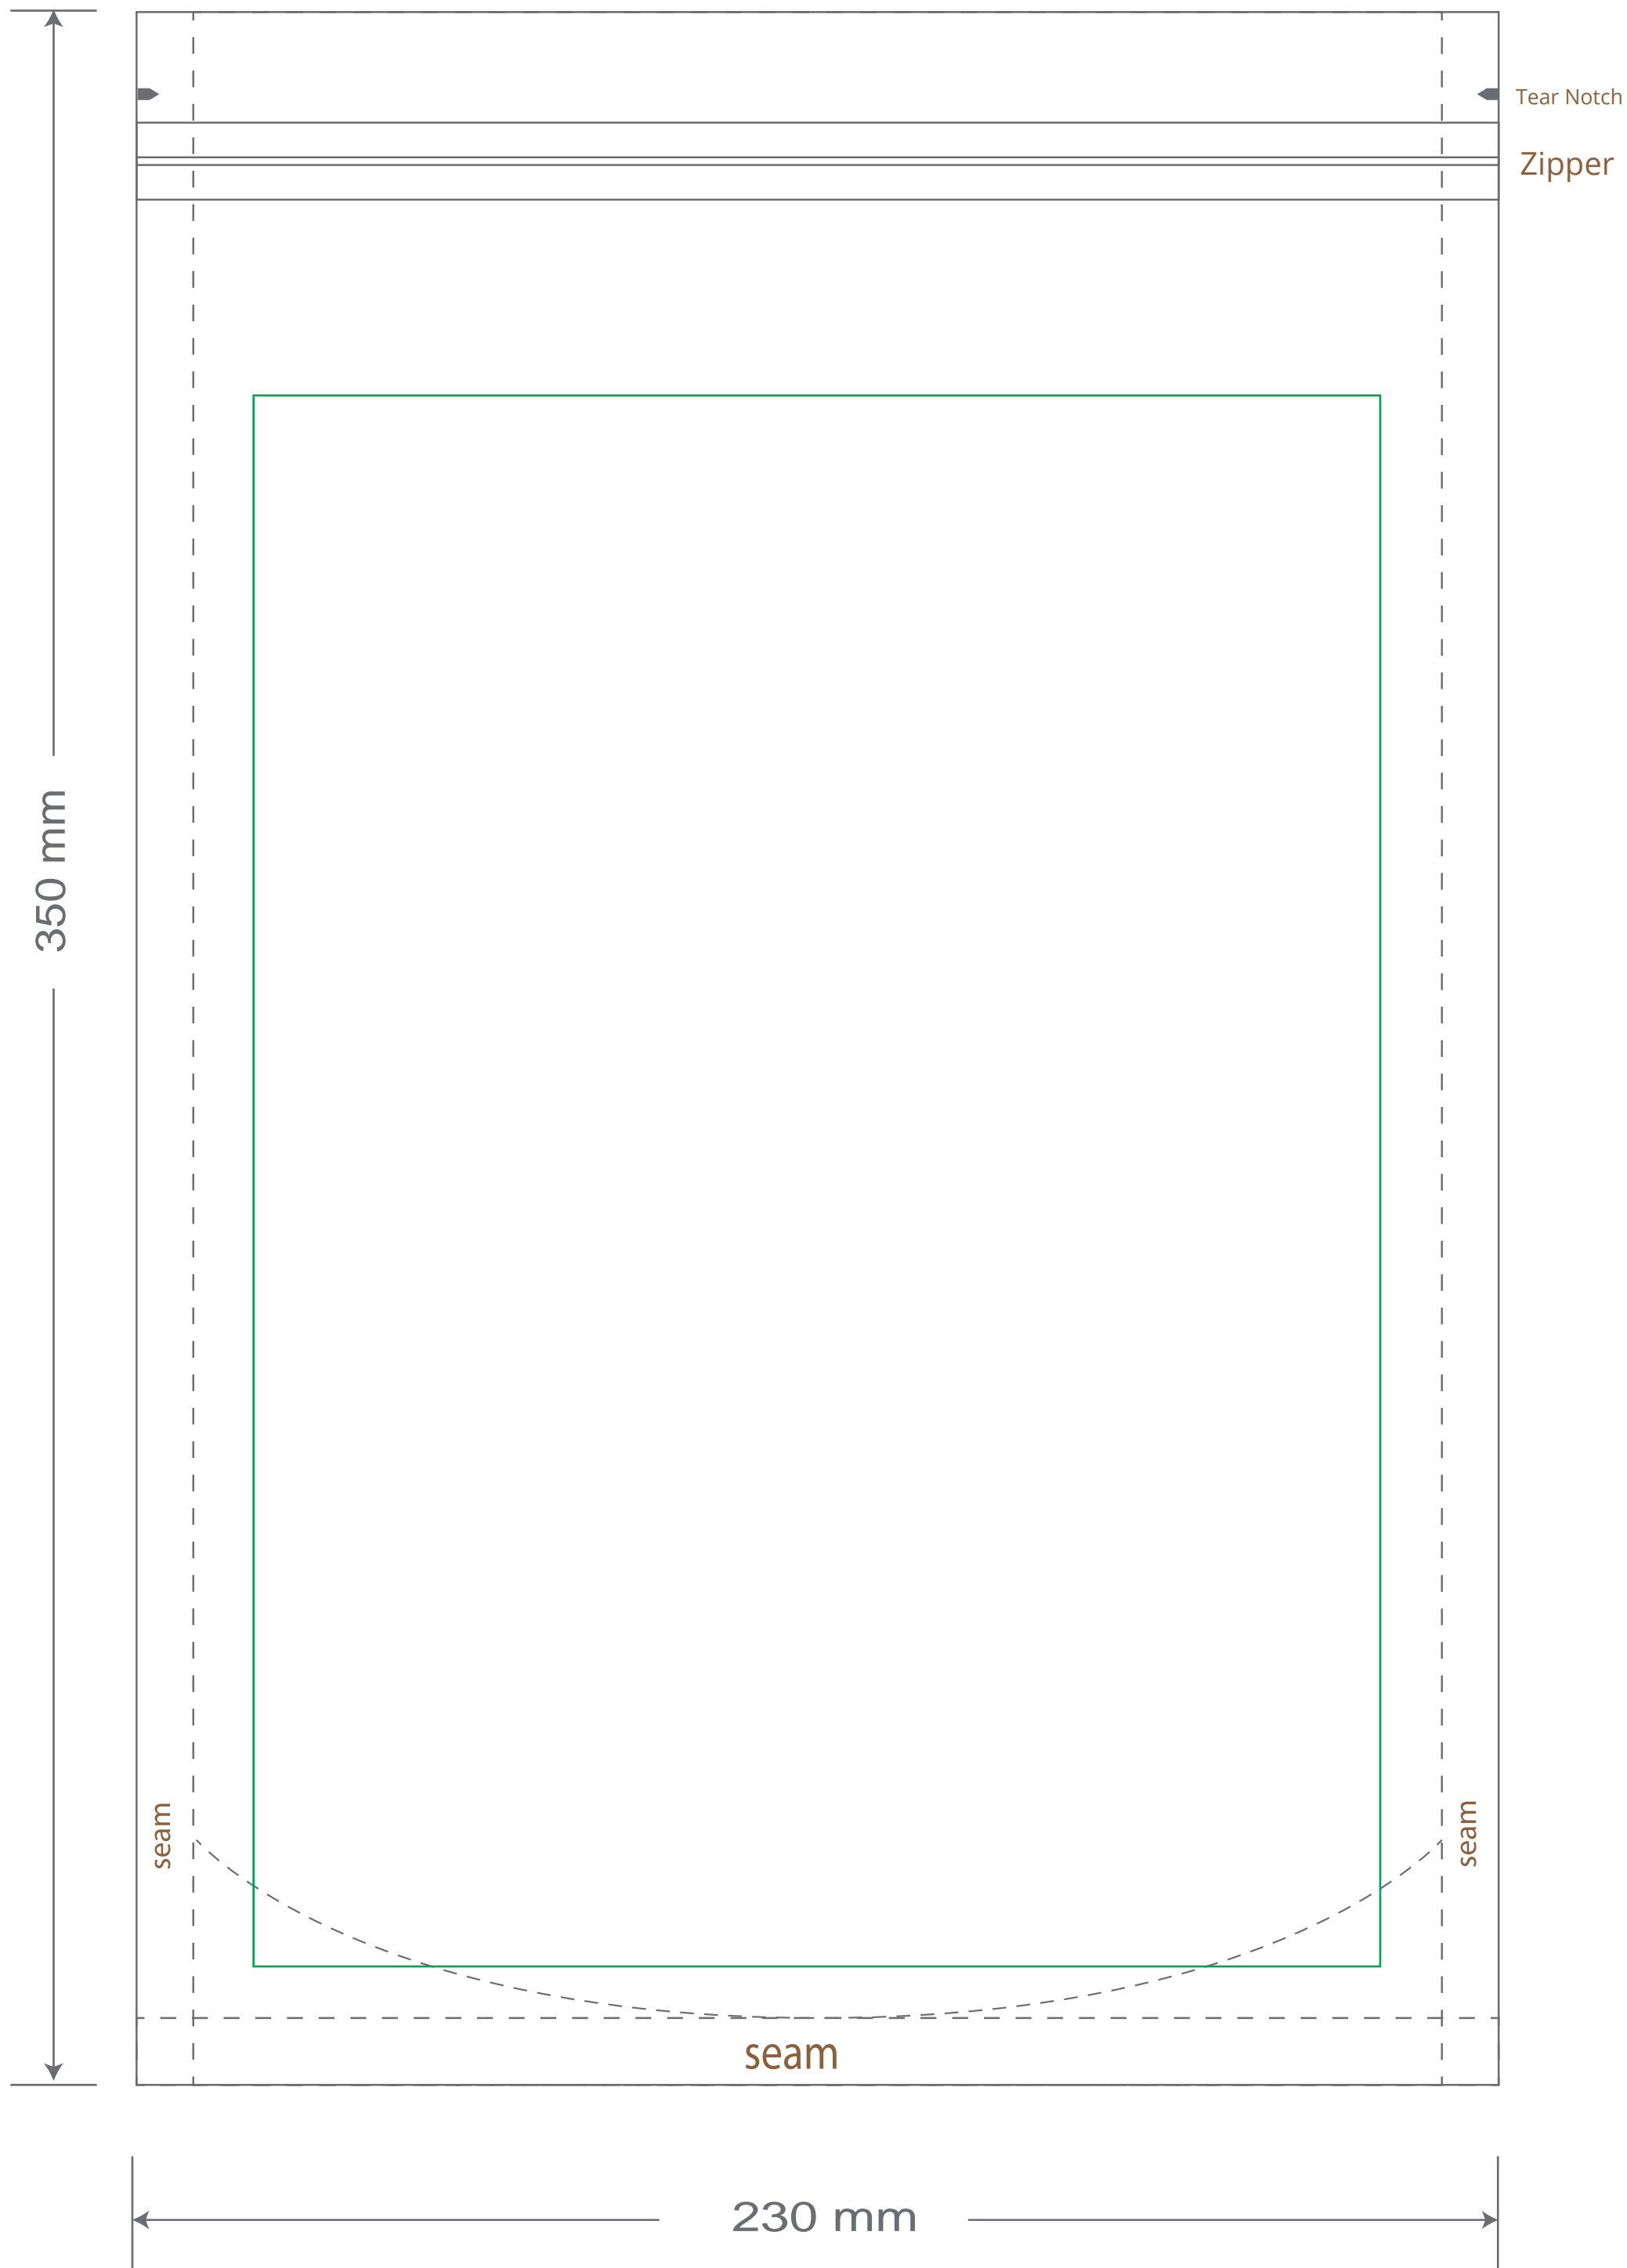

Front

Back

Green area is the bag area is the printing area, artwork with at most 2 colors for silkscreen printing.

Note: In Silkscreen printing Text font size must be bigger than 11pt can be clearly printed.