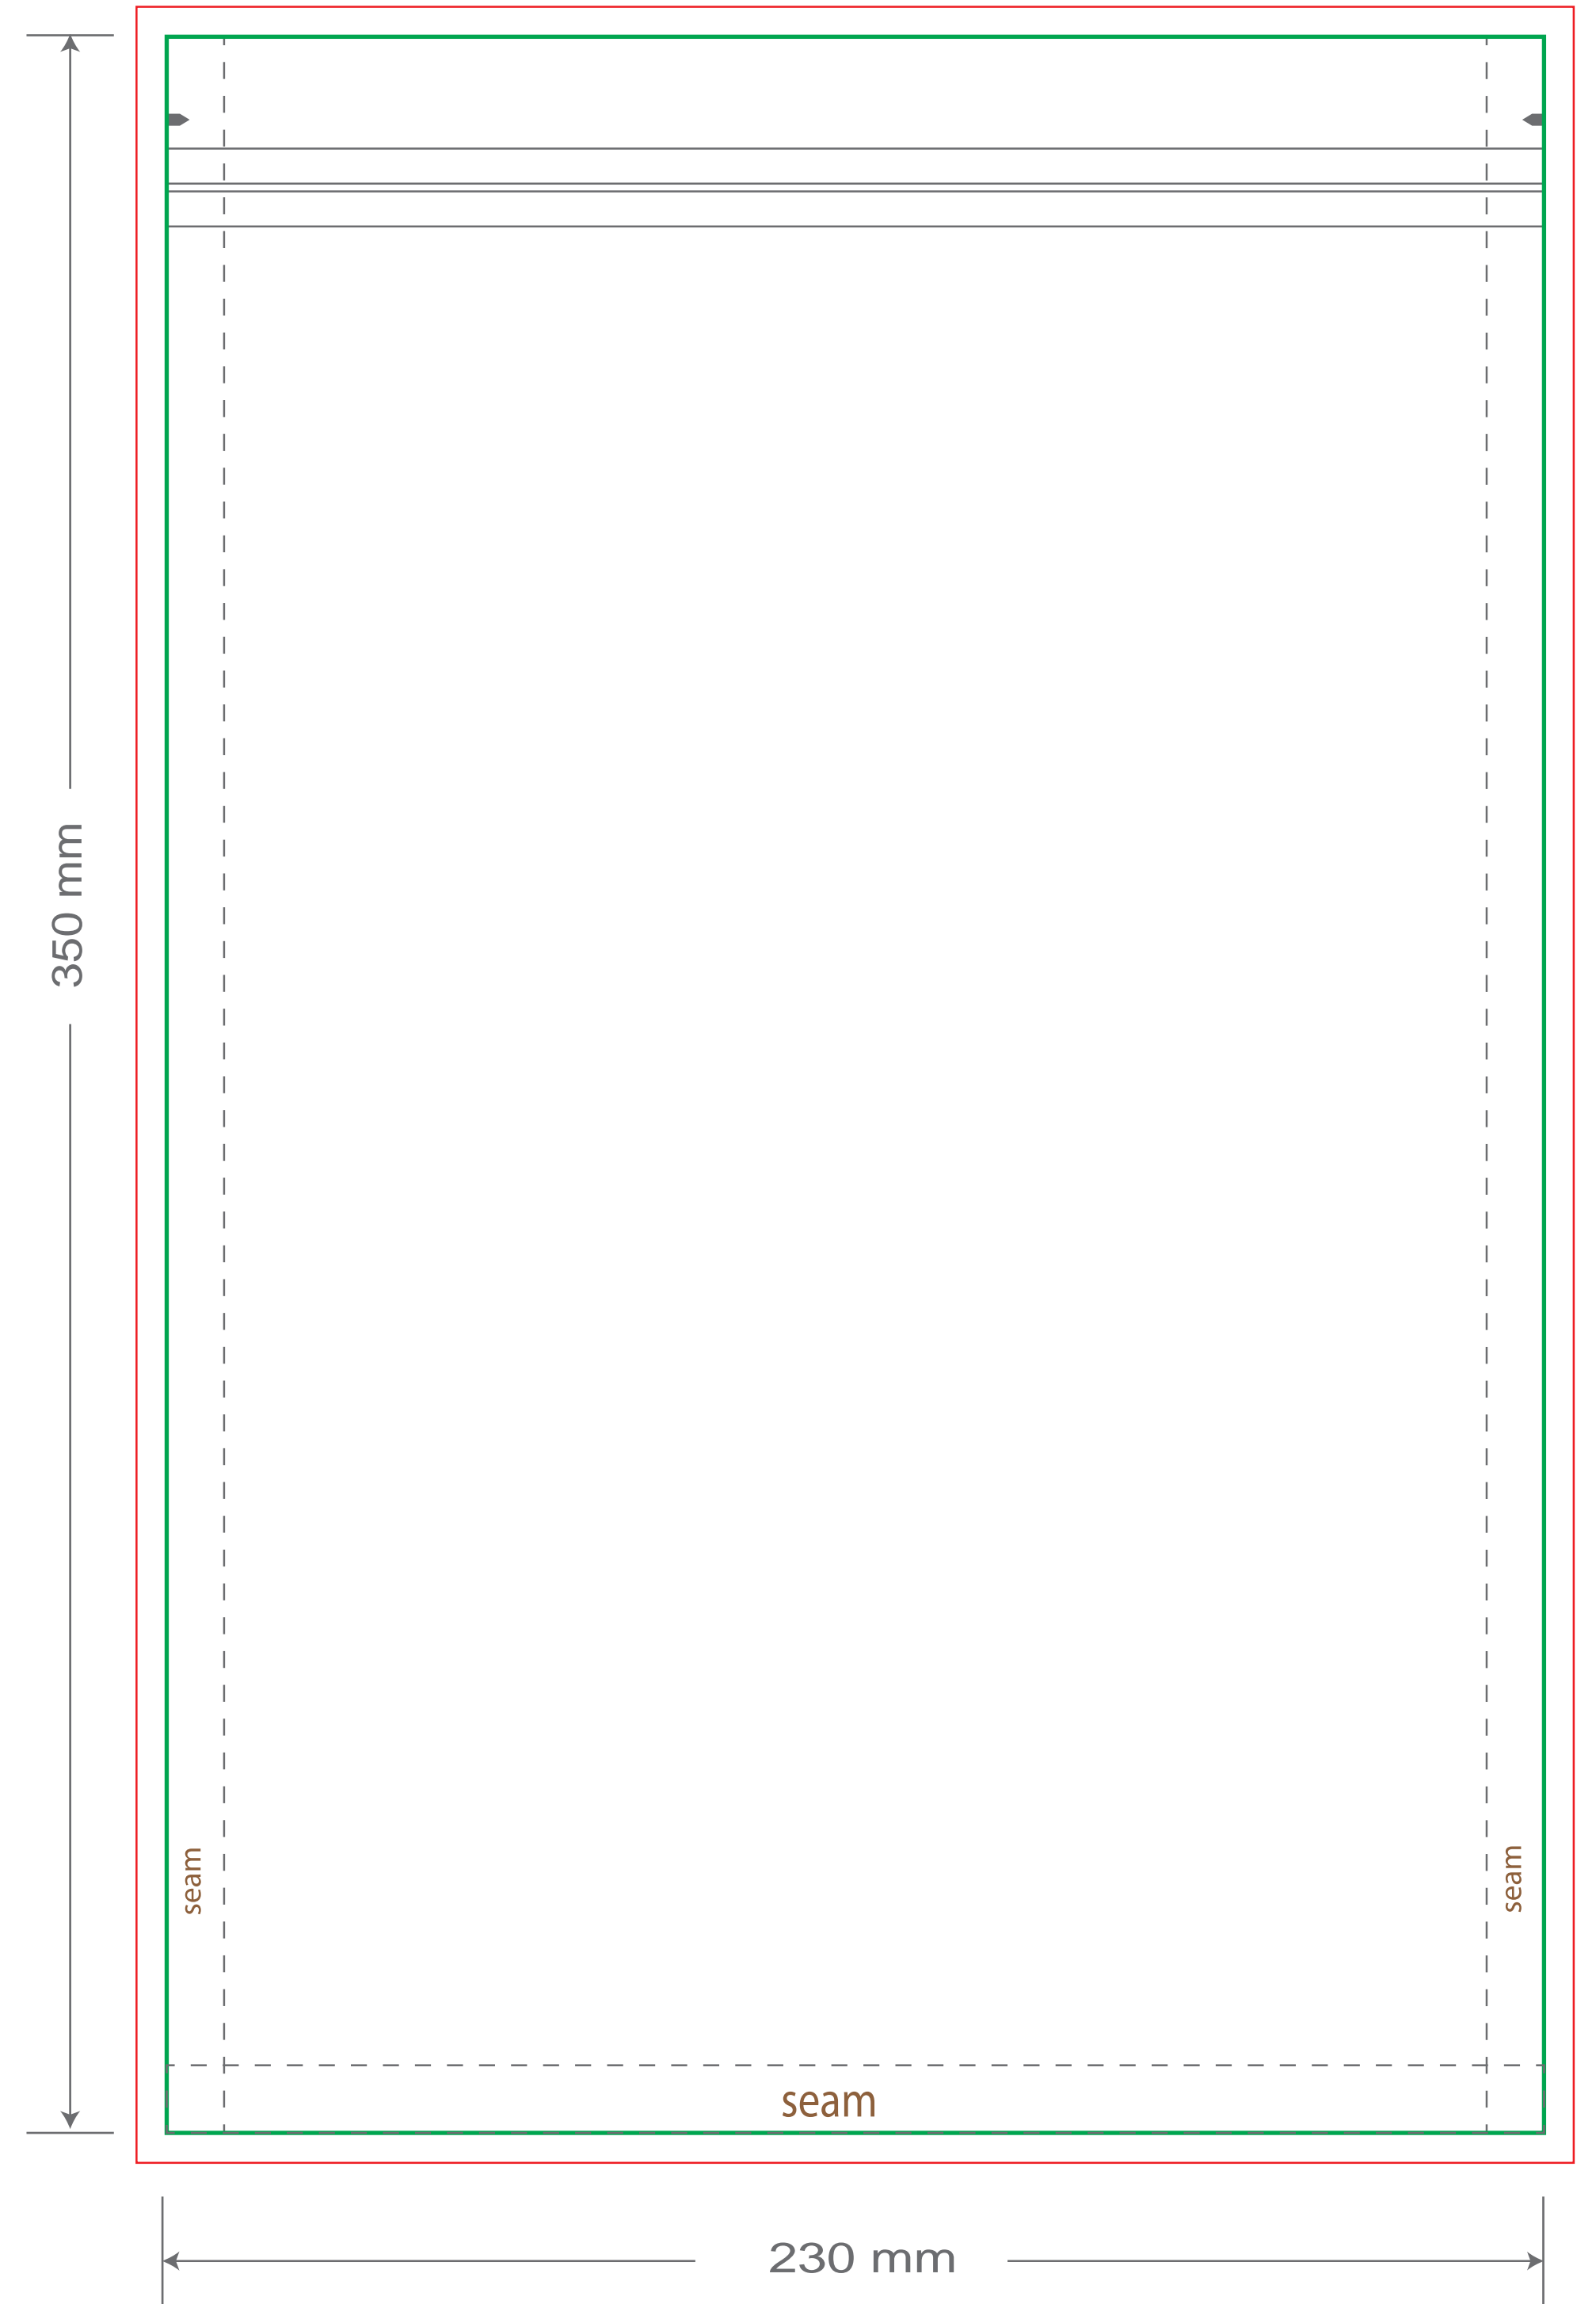

Front

Tear Notch
Zipper

Back

Tear Notch
Zipper

Green area is the bag area can with printing, except the window area.

Red area is the bleed area, please extend your artwork outside the green area within the red area.