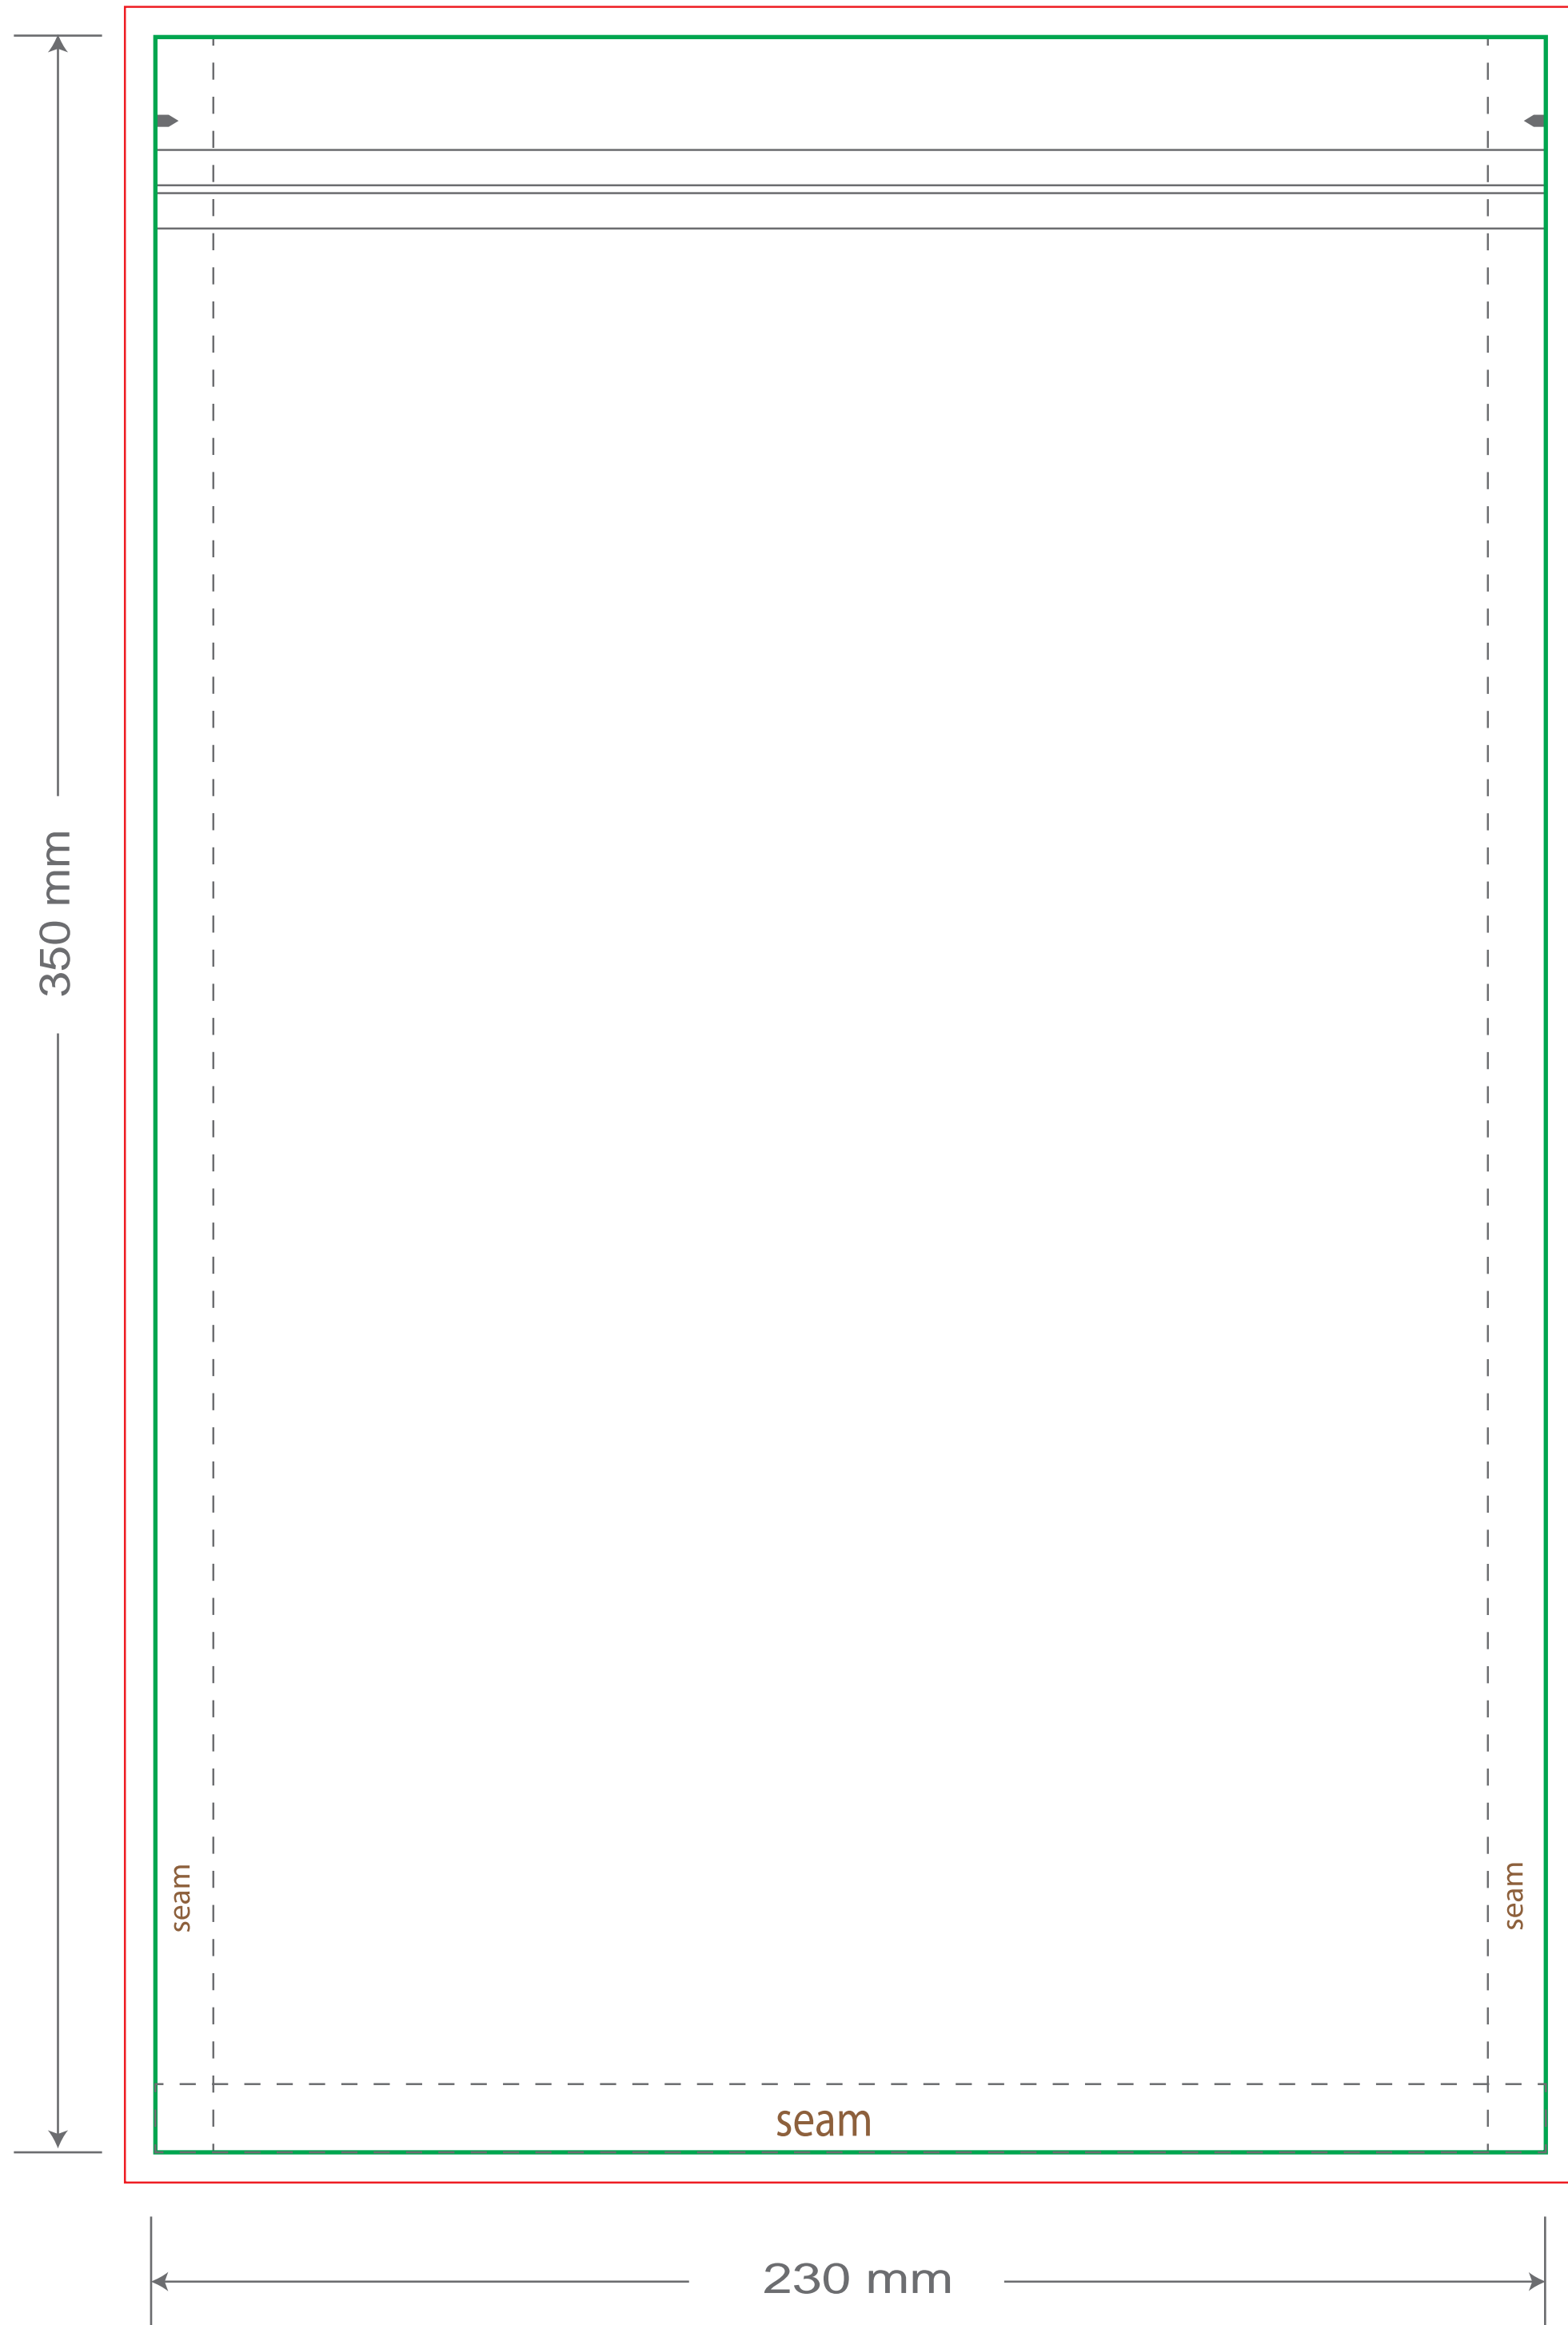

Front

Tear Notch
Zipper

Back

Tear Notch
Zipper

Green area is the bag area can with printing, except the window area.

Red area is the bleed area, please extend your artwork outside the green area within the red area.