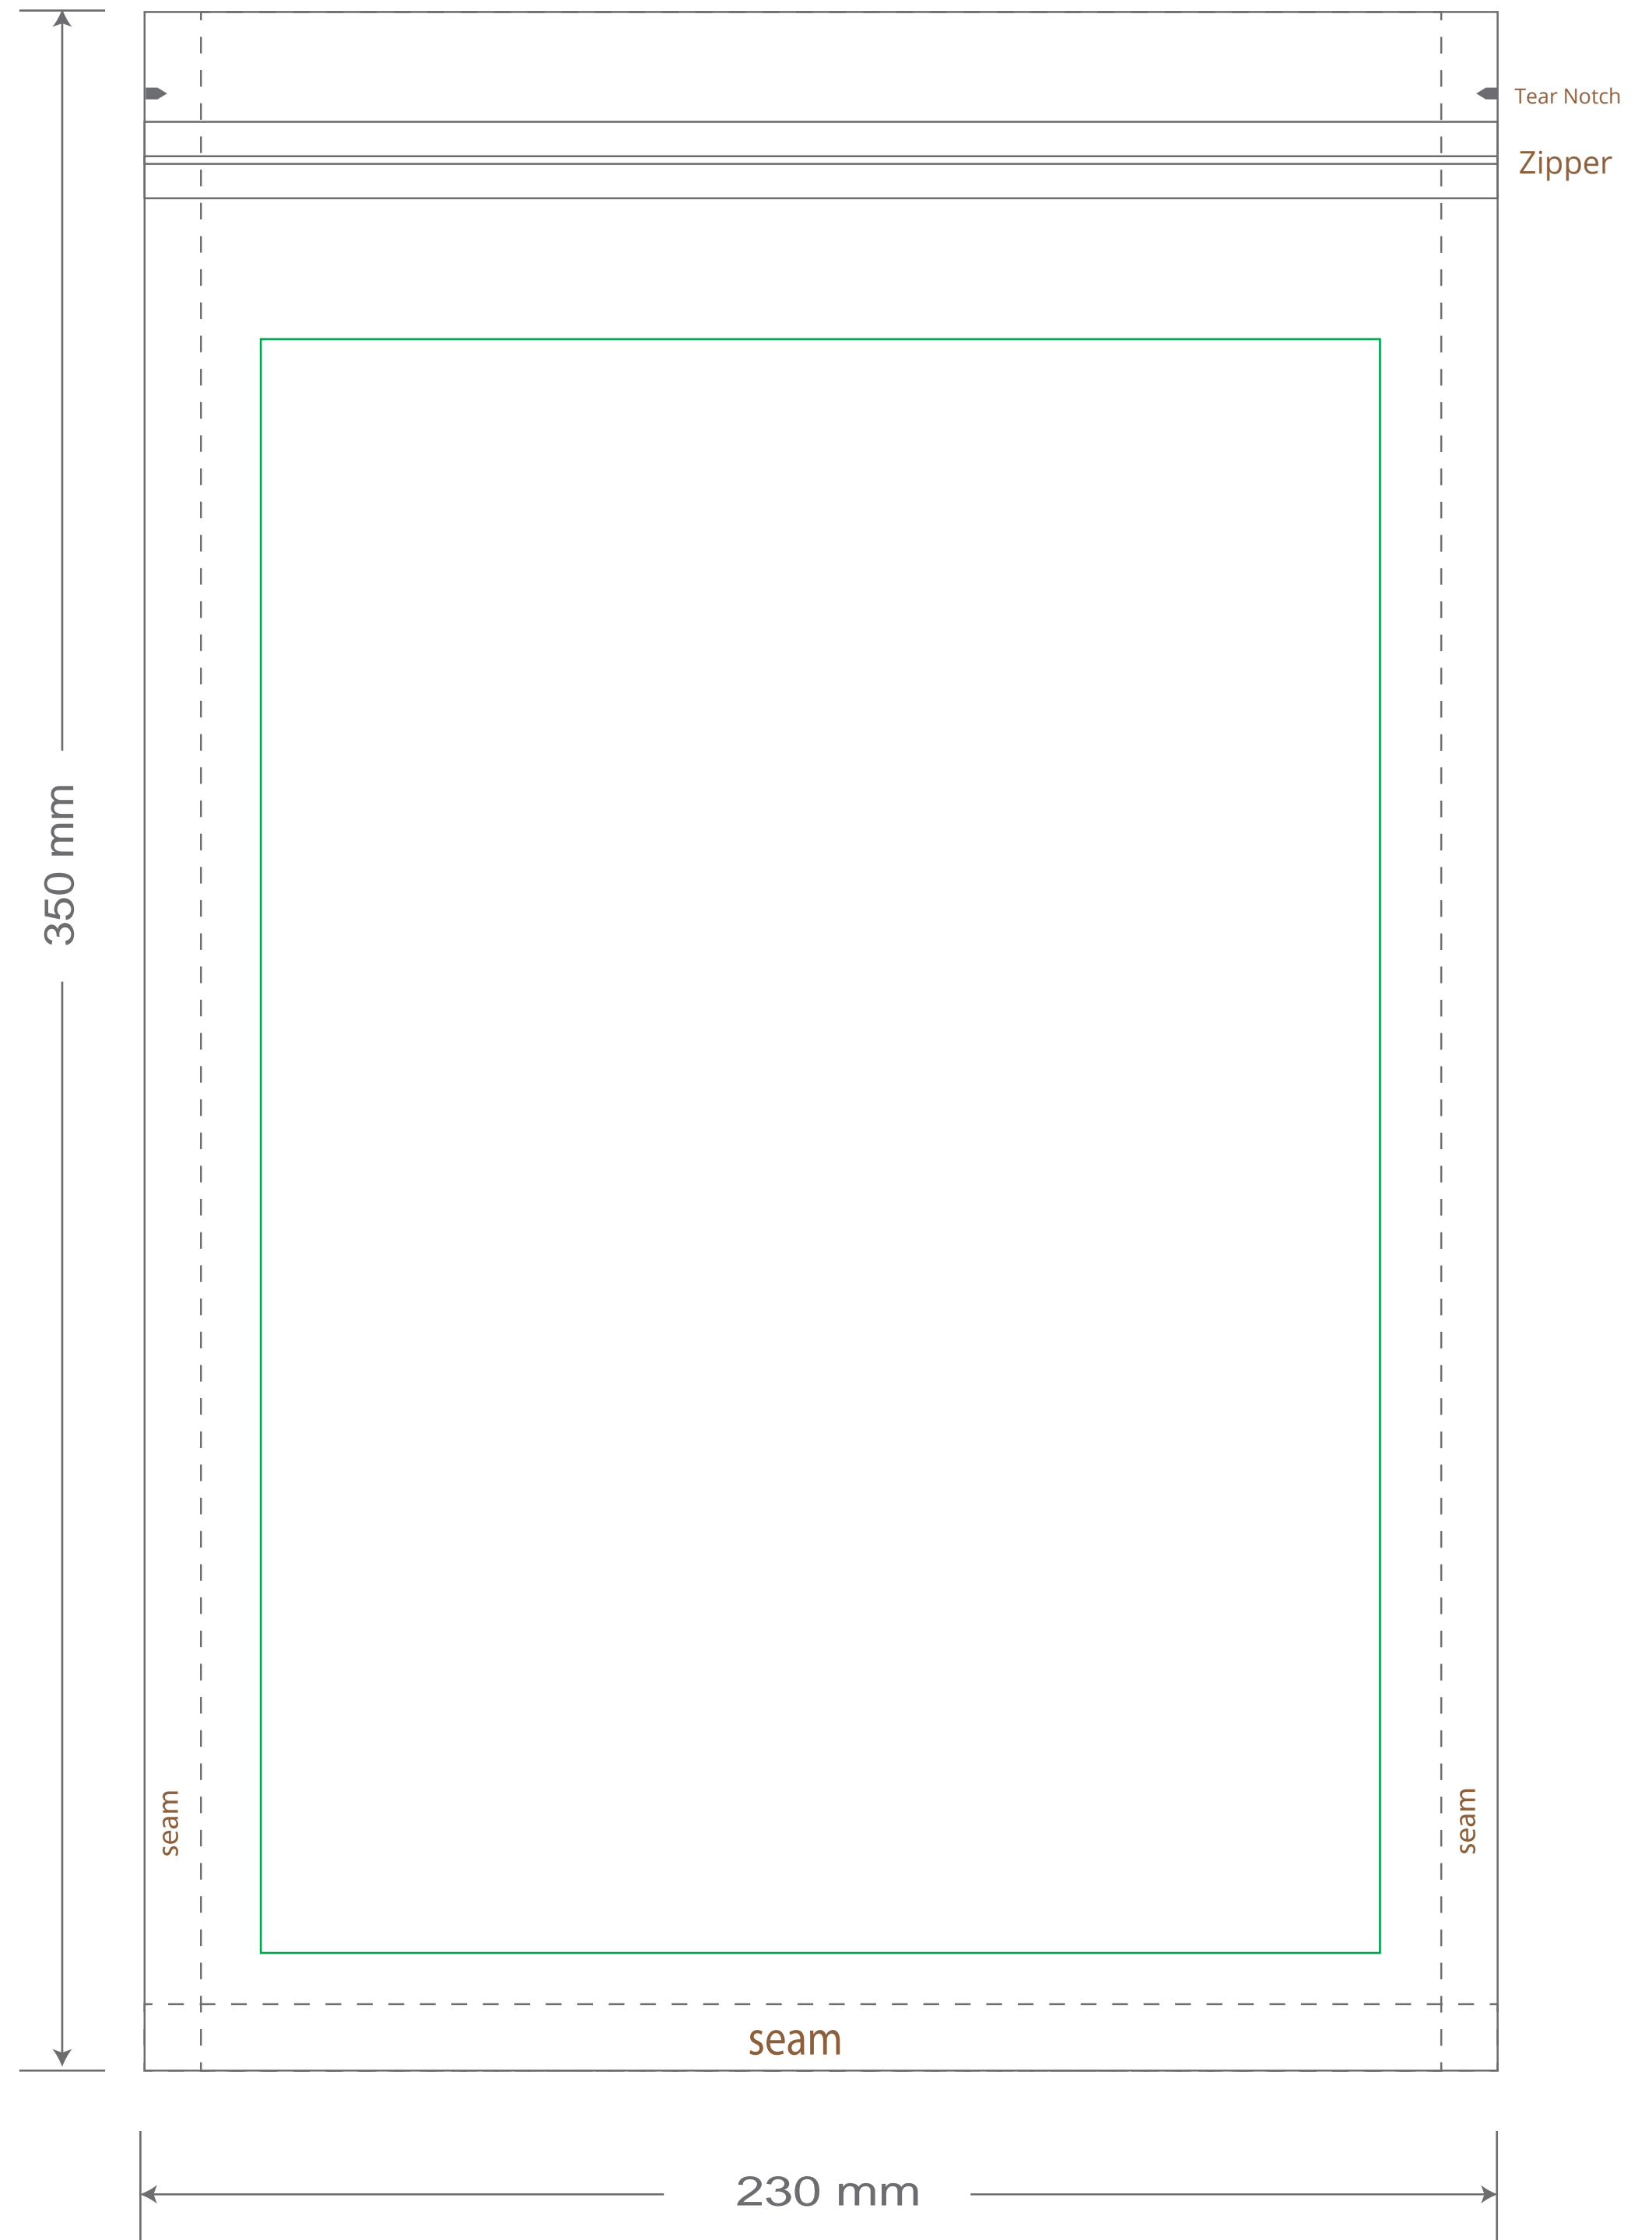

Front

Back

Green area is the bag area is the printing area, artwork with at most 2 colors for silkscreen printing.

Note: In Silkscreen printing Text font size must be bigger than 11pt can be clearly printed.