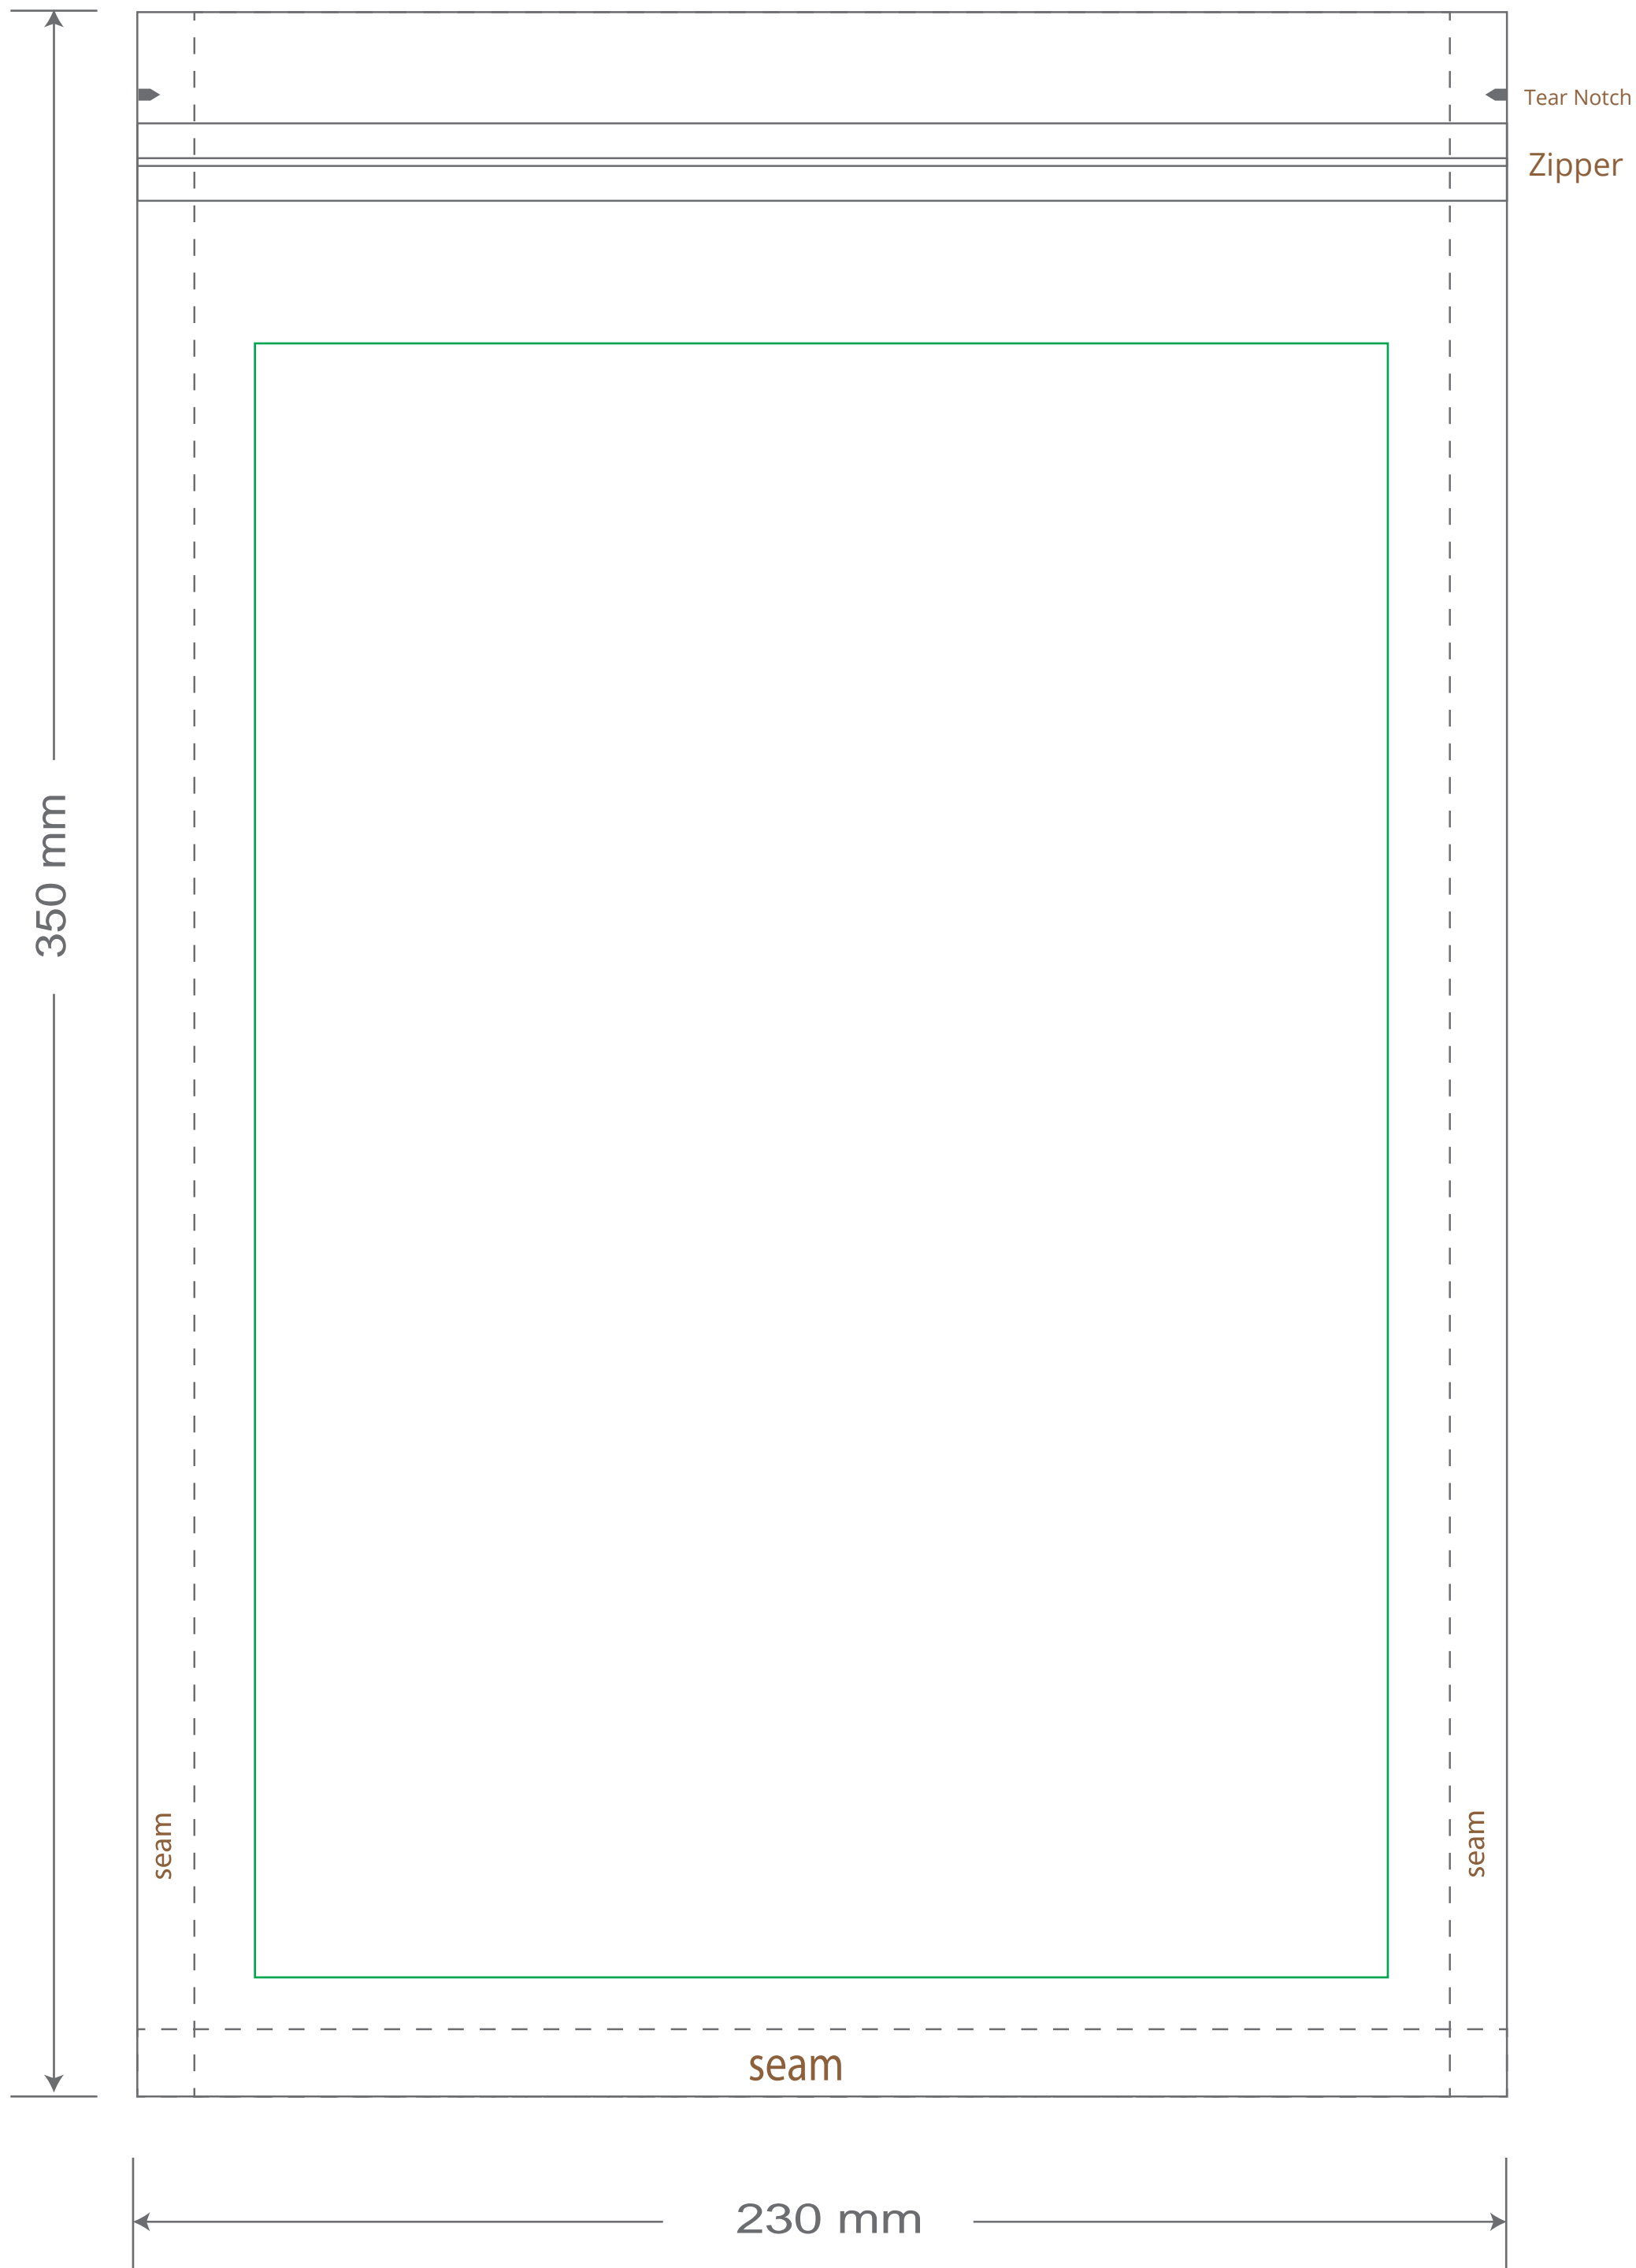

Front

Back

Green area is the bag area is the printing area, artwork with at most 2 colors for silkscreen printing.

Note: In Silkscreen printing Text font size must be bigger than 11pt can be clearly printed.