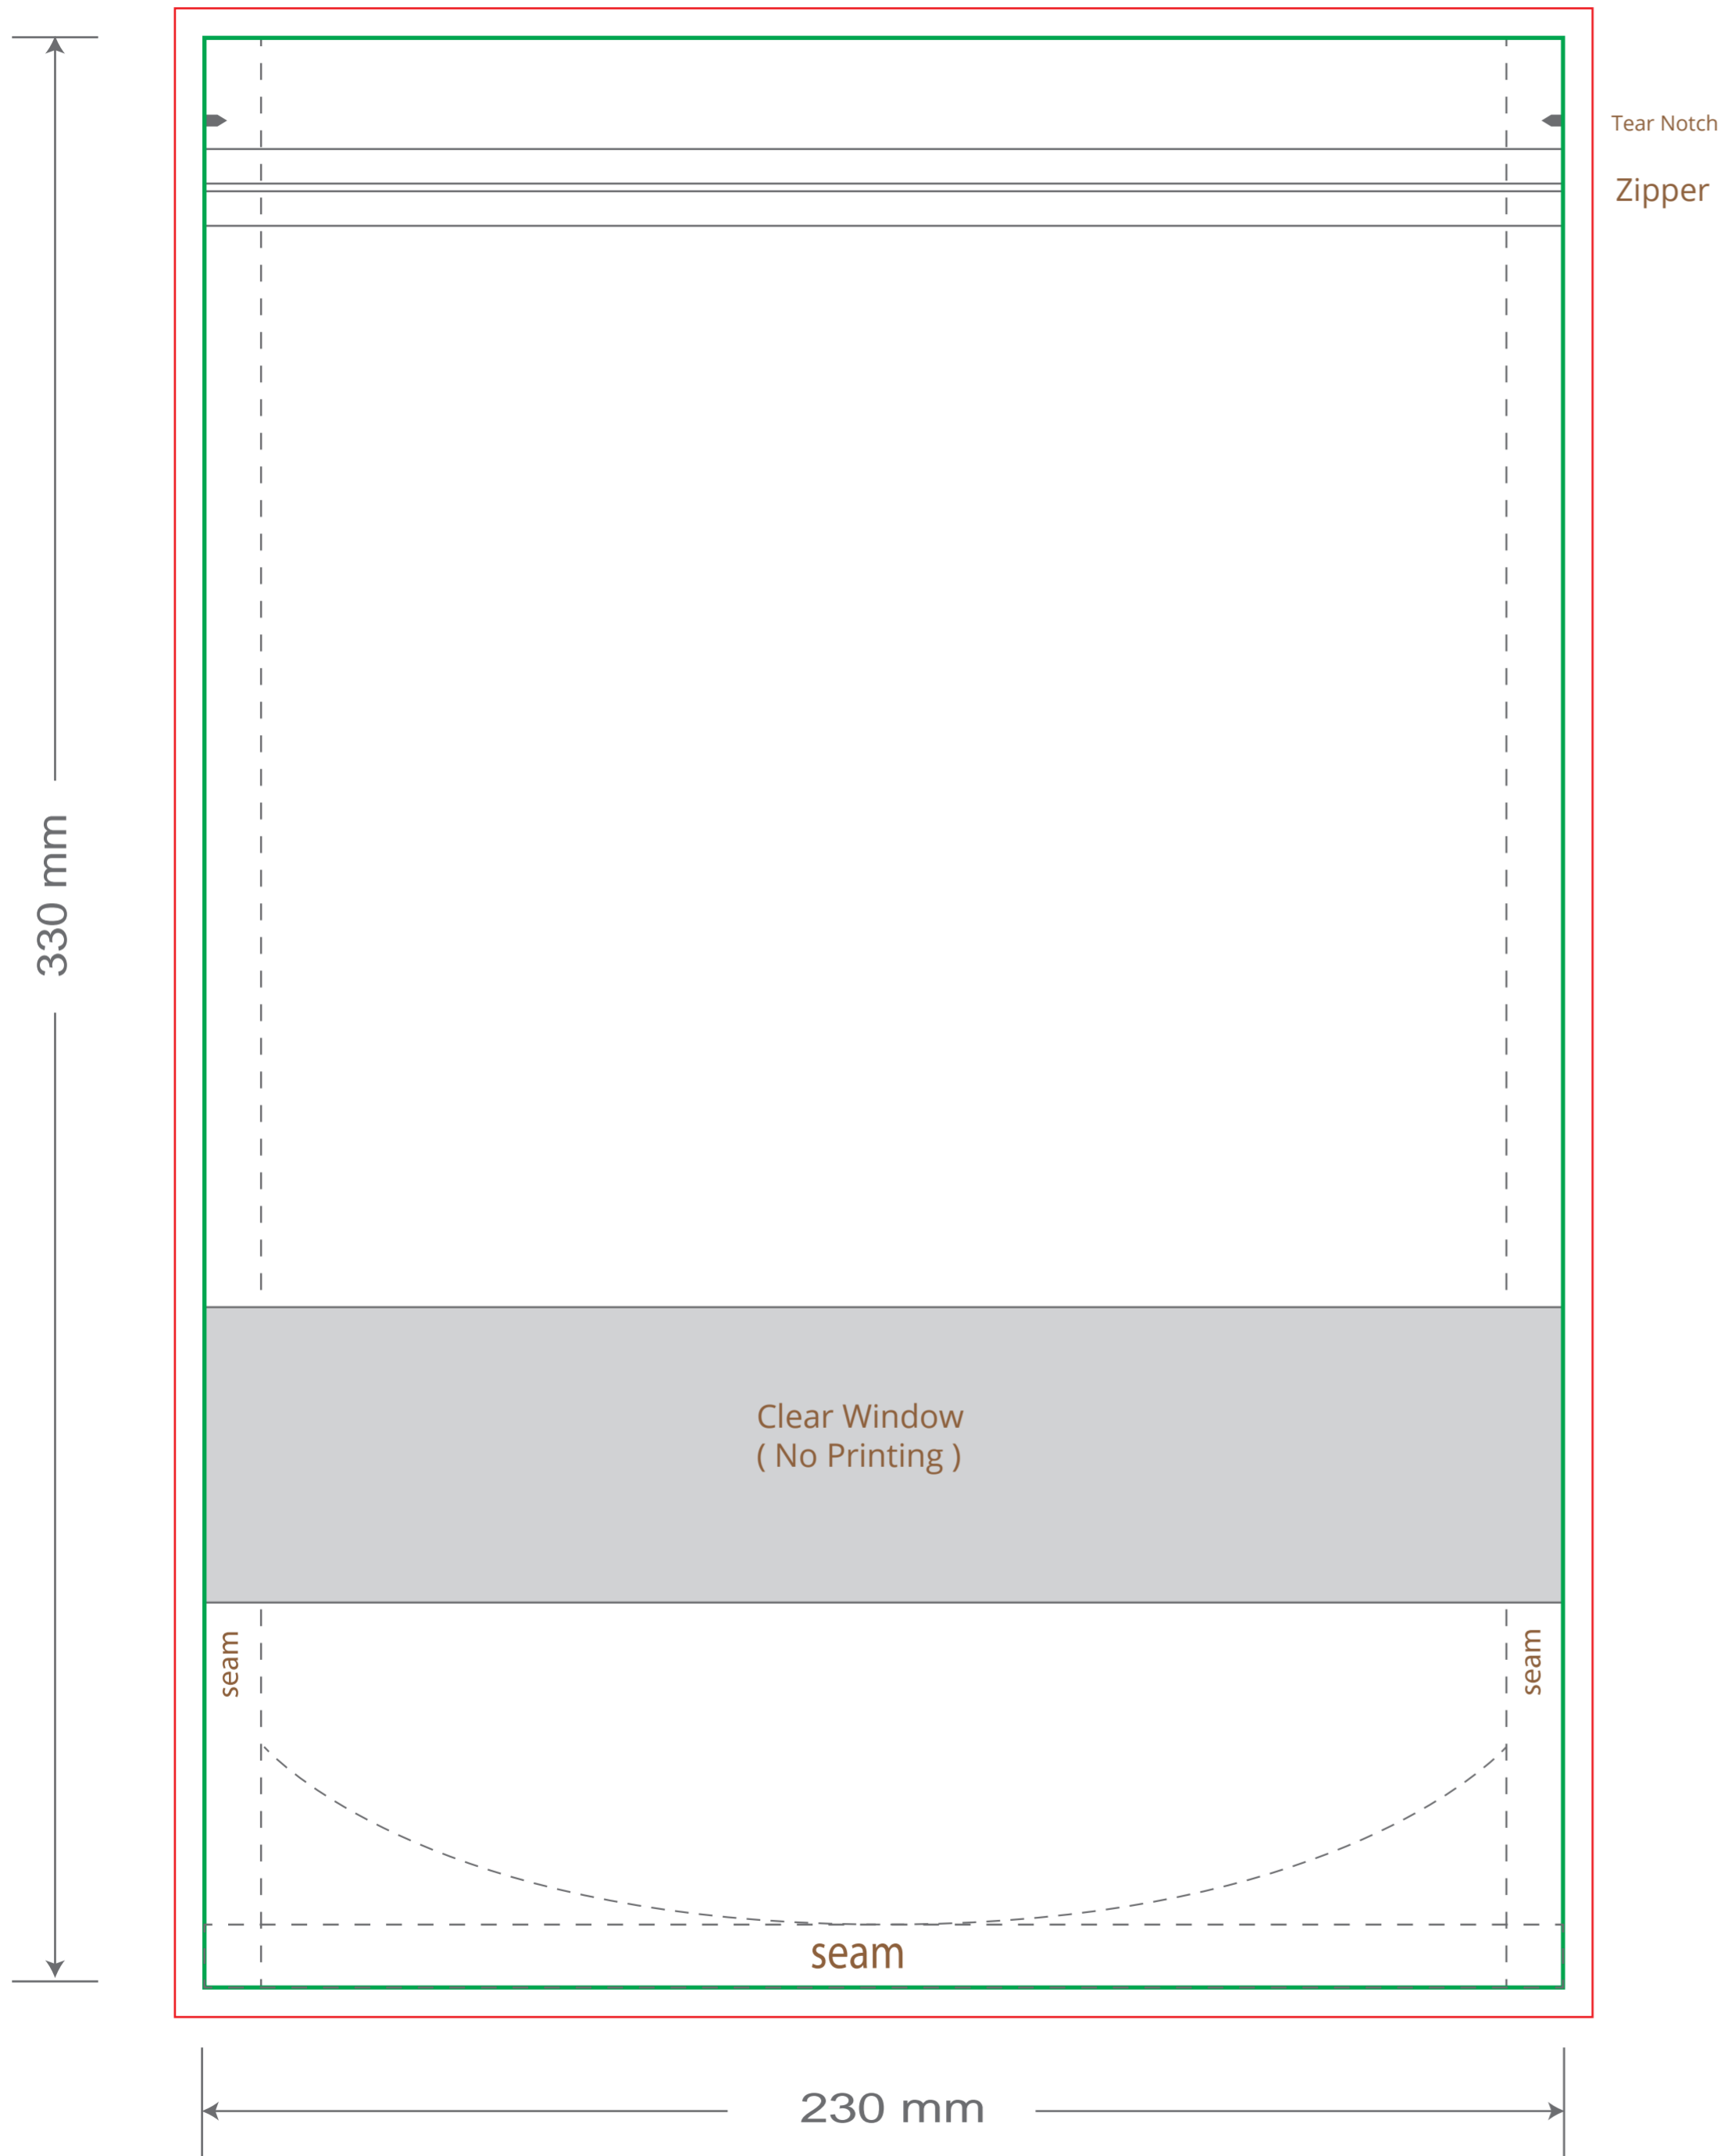

# Front

# Back

Green area is the bag area can with printing, except the window area.

Red area is the bleed area, please extend your artwork outside the green area within the red area.