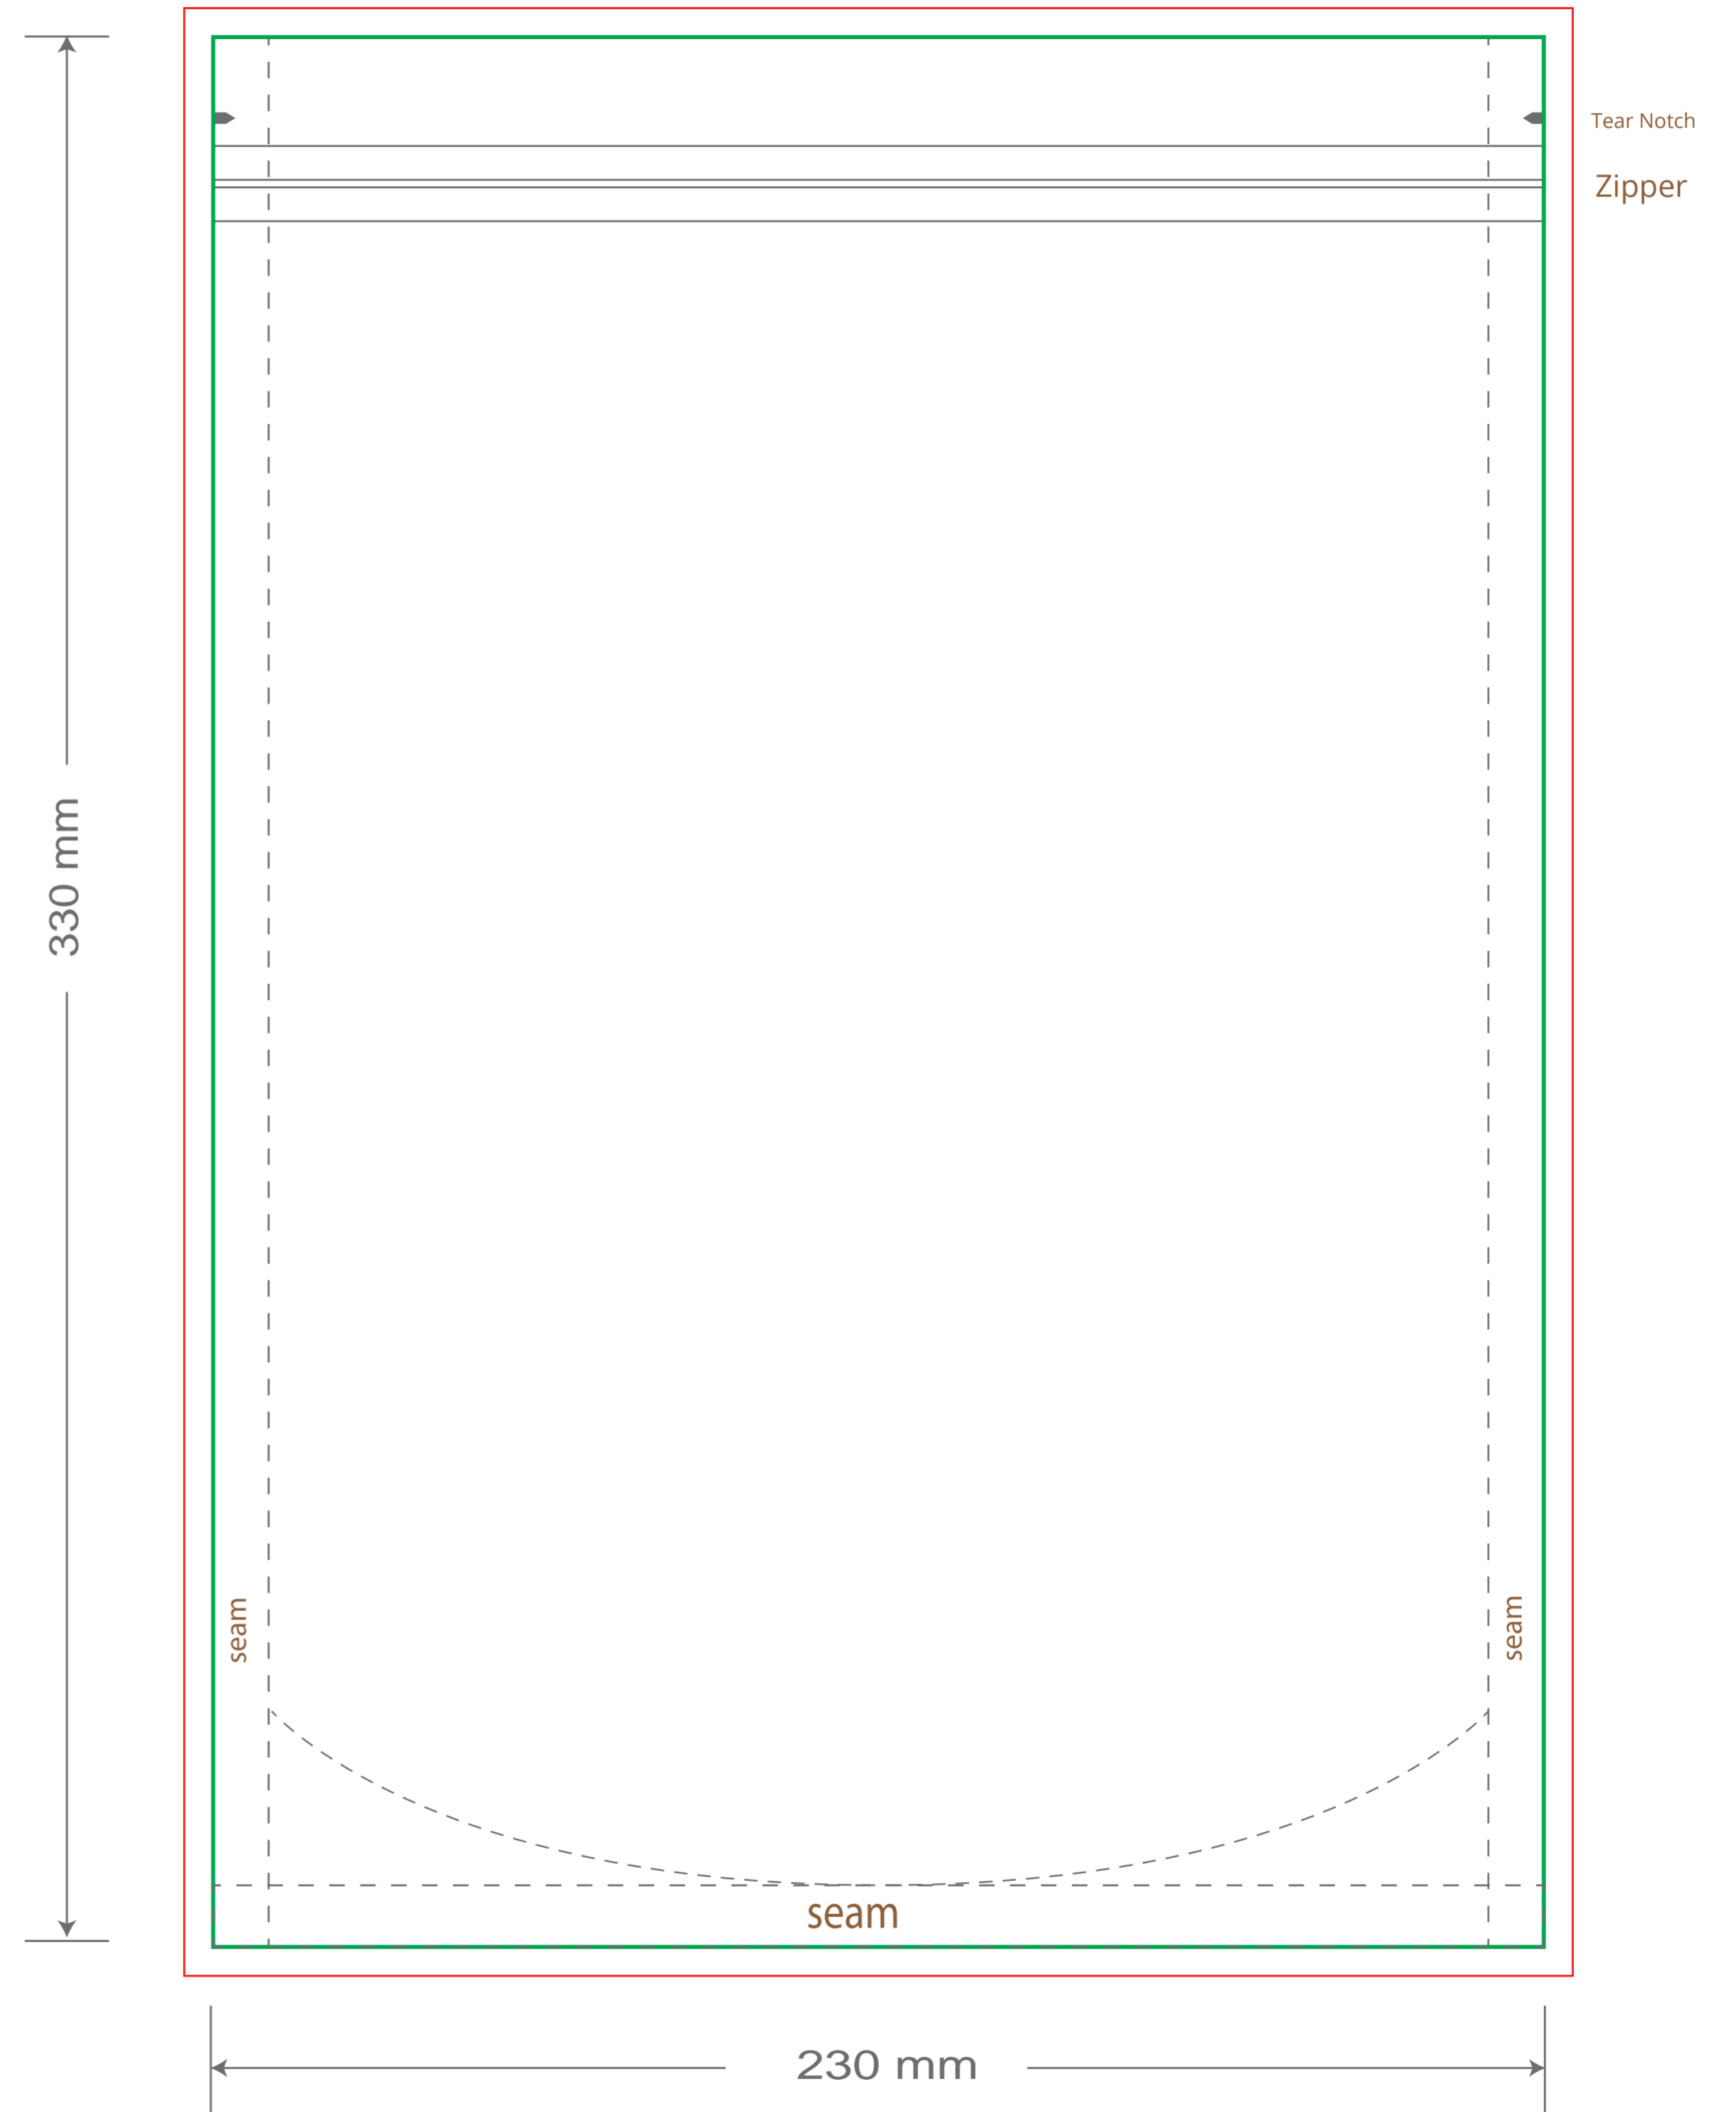

# Front

# Back

Green area is the bag area can with printing, except the window area.

Red area is the bleed area, please extend your artwork outside the green area within the red area.