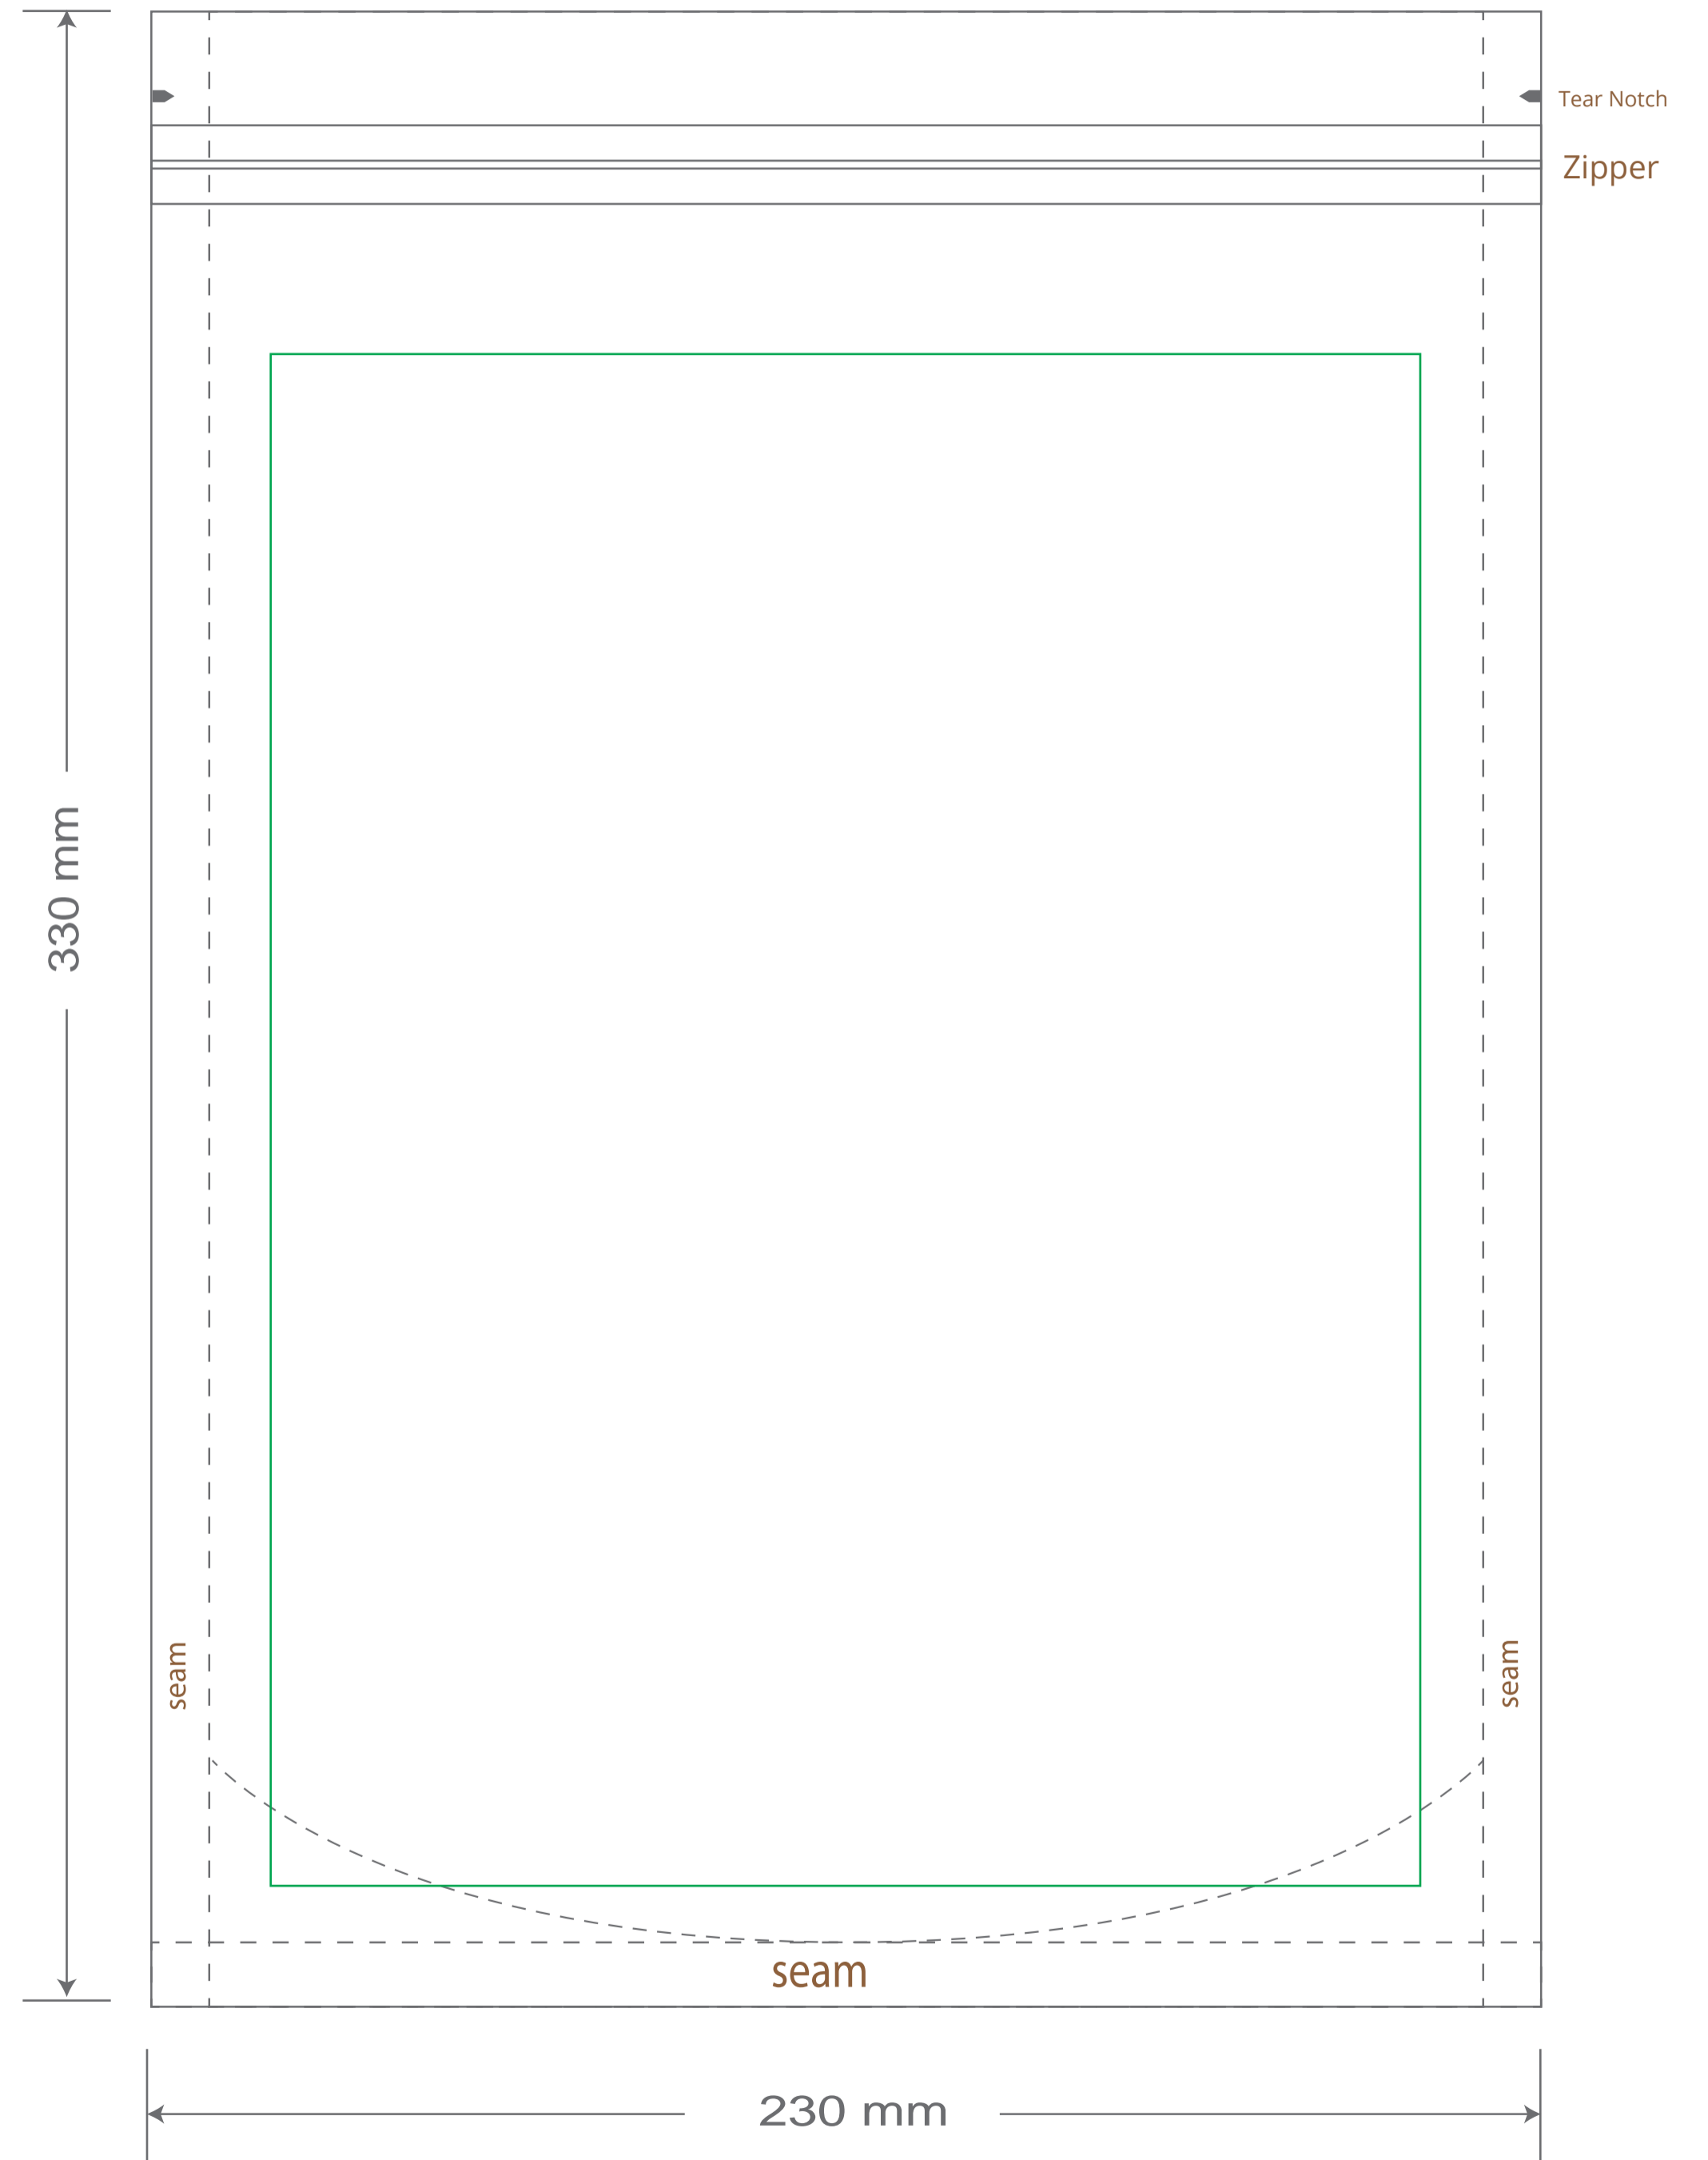

Front

Back

Green area is the bag area is the printing area, artwork with at most 2 colors for silkscreen printing.

Note: In Silkscreen printing Text font size must be bigger than 11pt can be clearly printed.