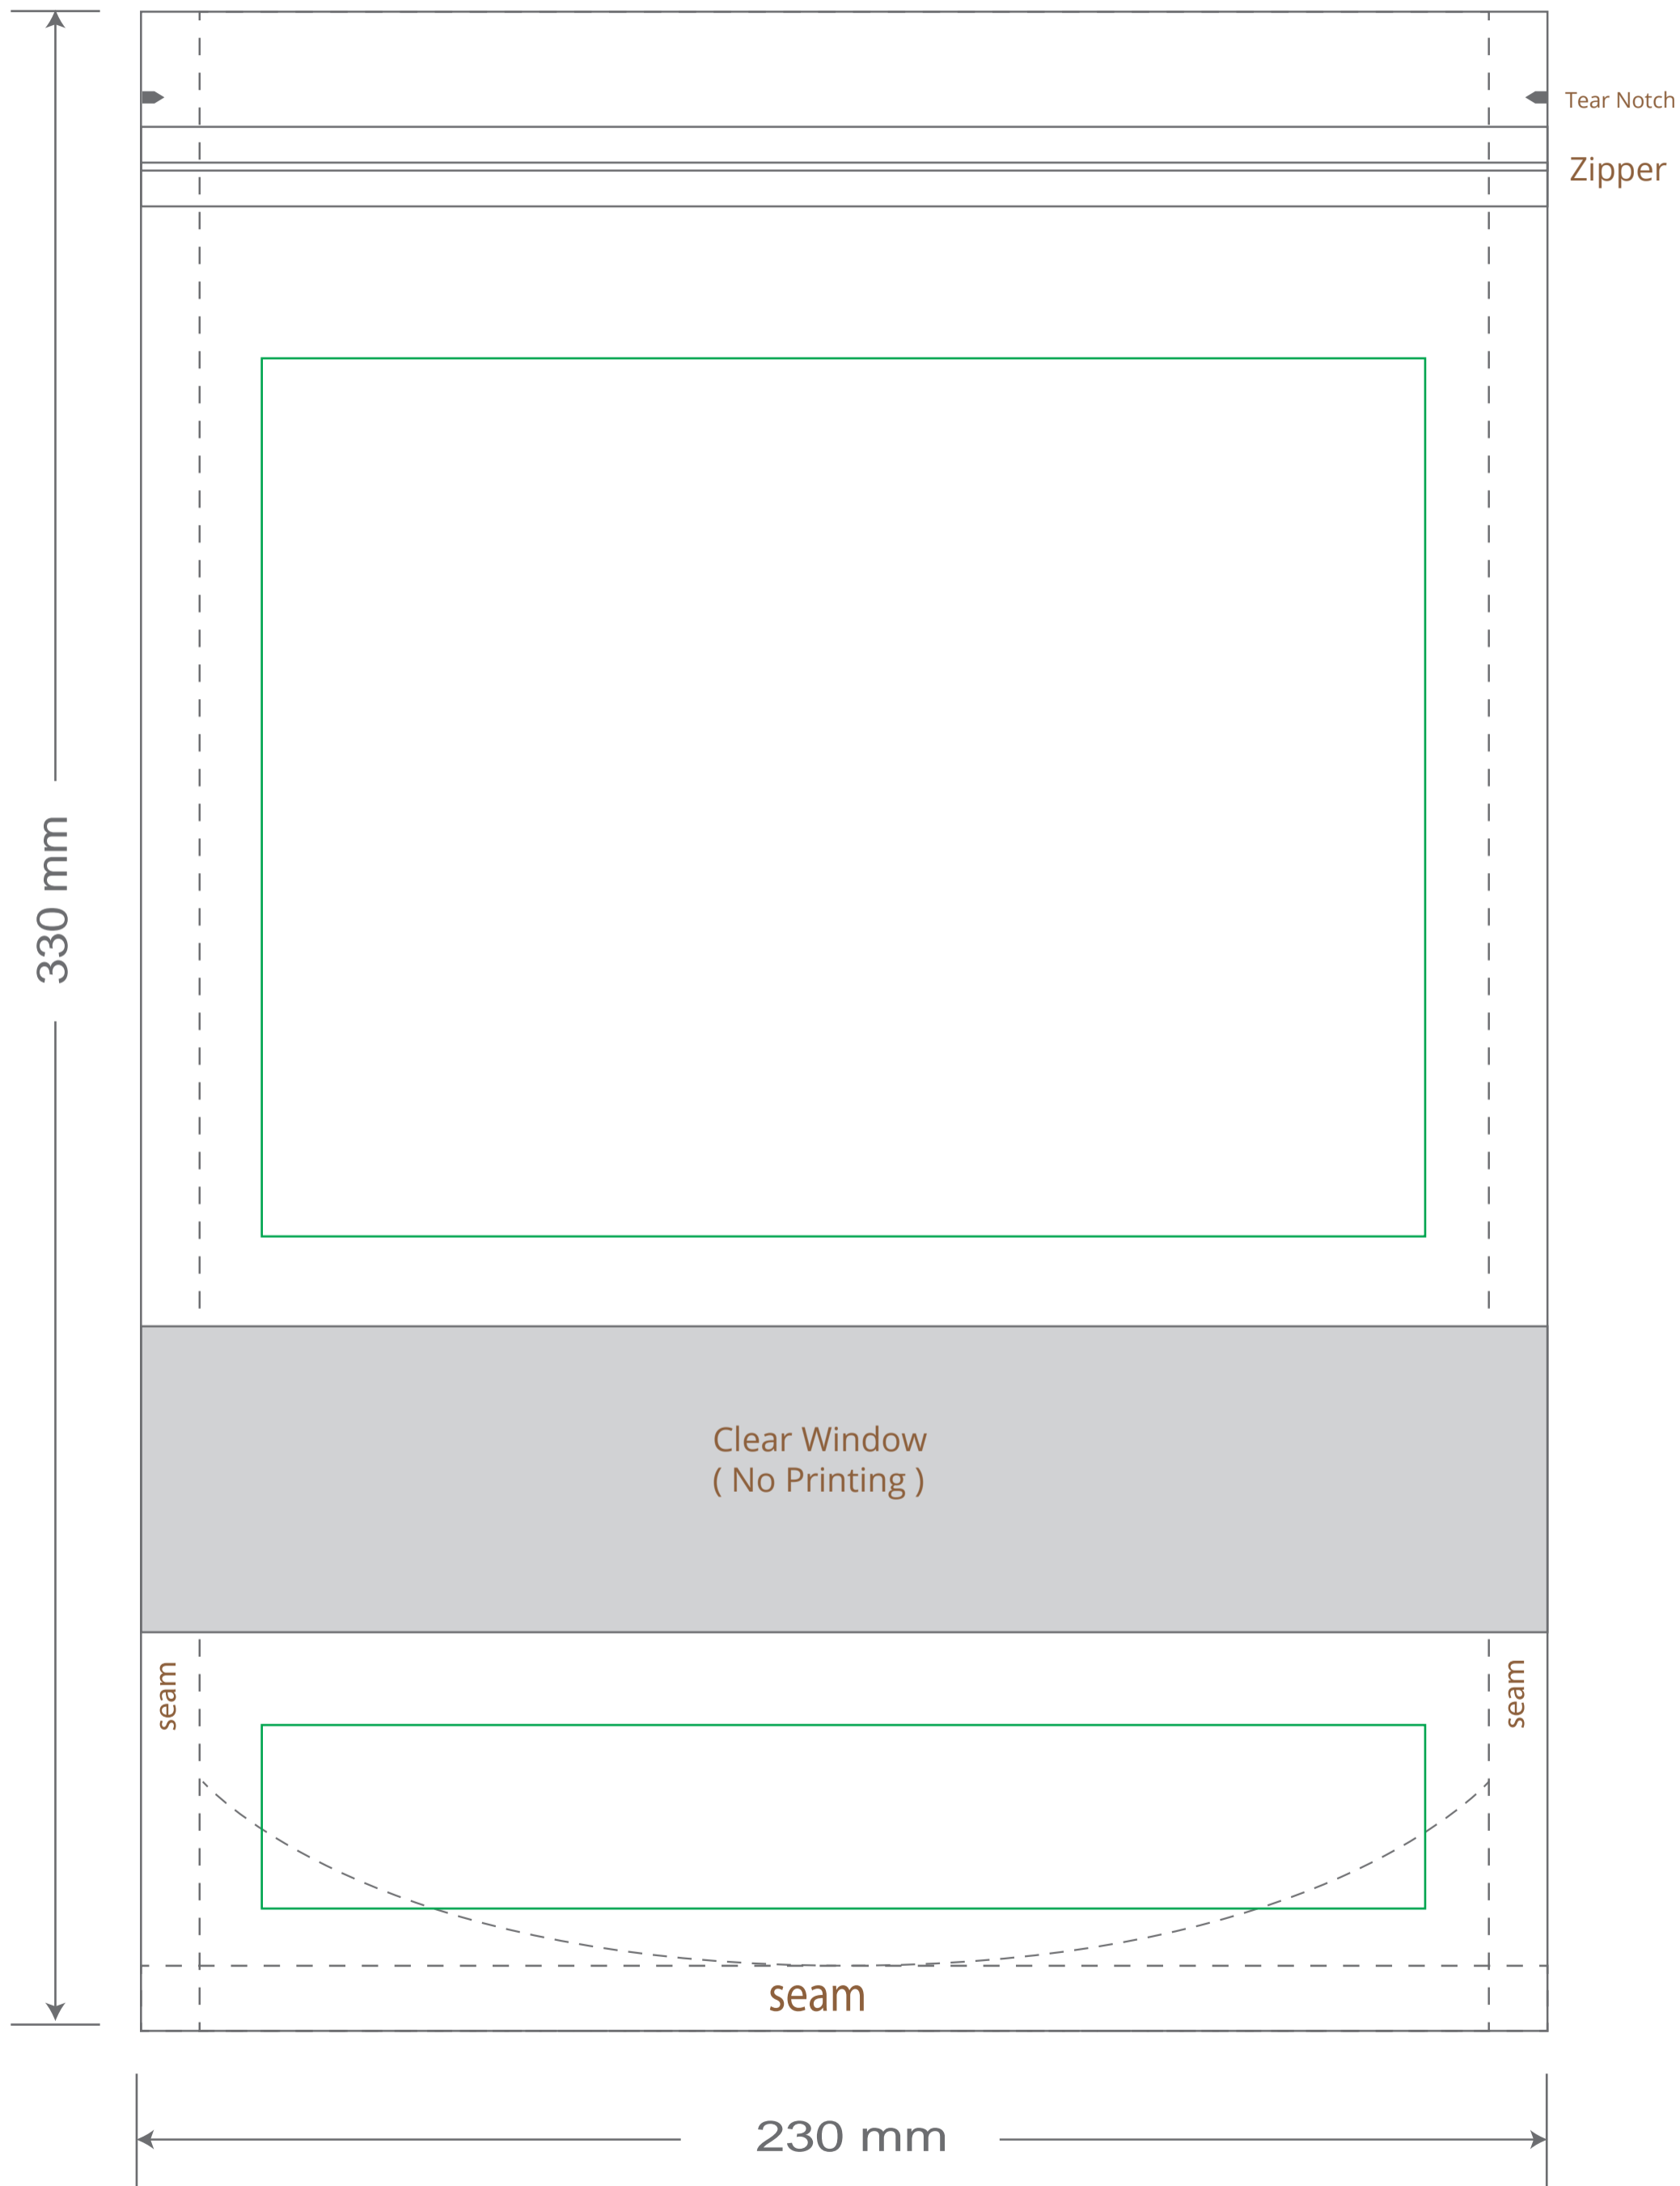

Front

Back

Green area is the bag area is the printing area, artwork with at most 2 colors for silkscreen printing.

Note: In Silkscreen printing Text font size must be bigger than 11pt can be clearly printed.