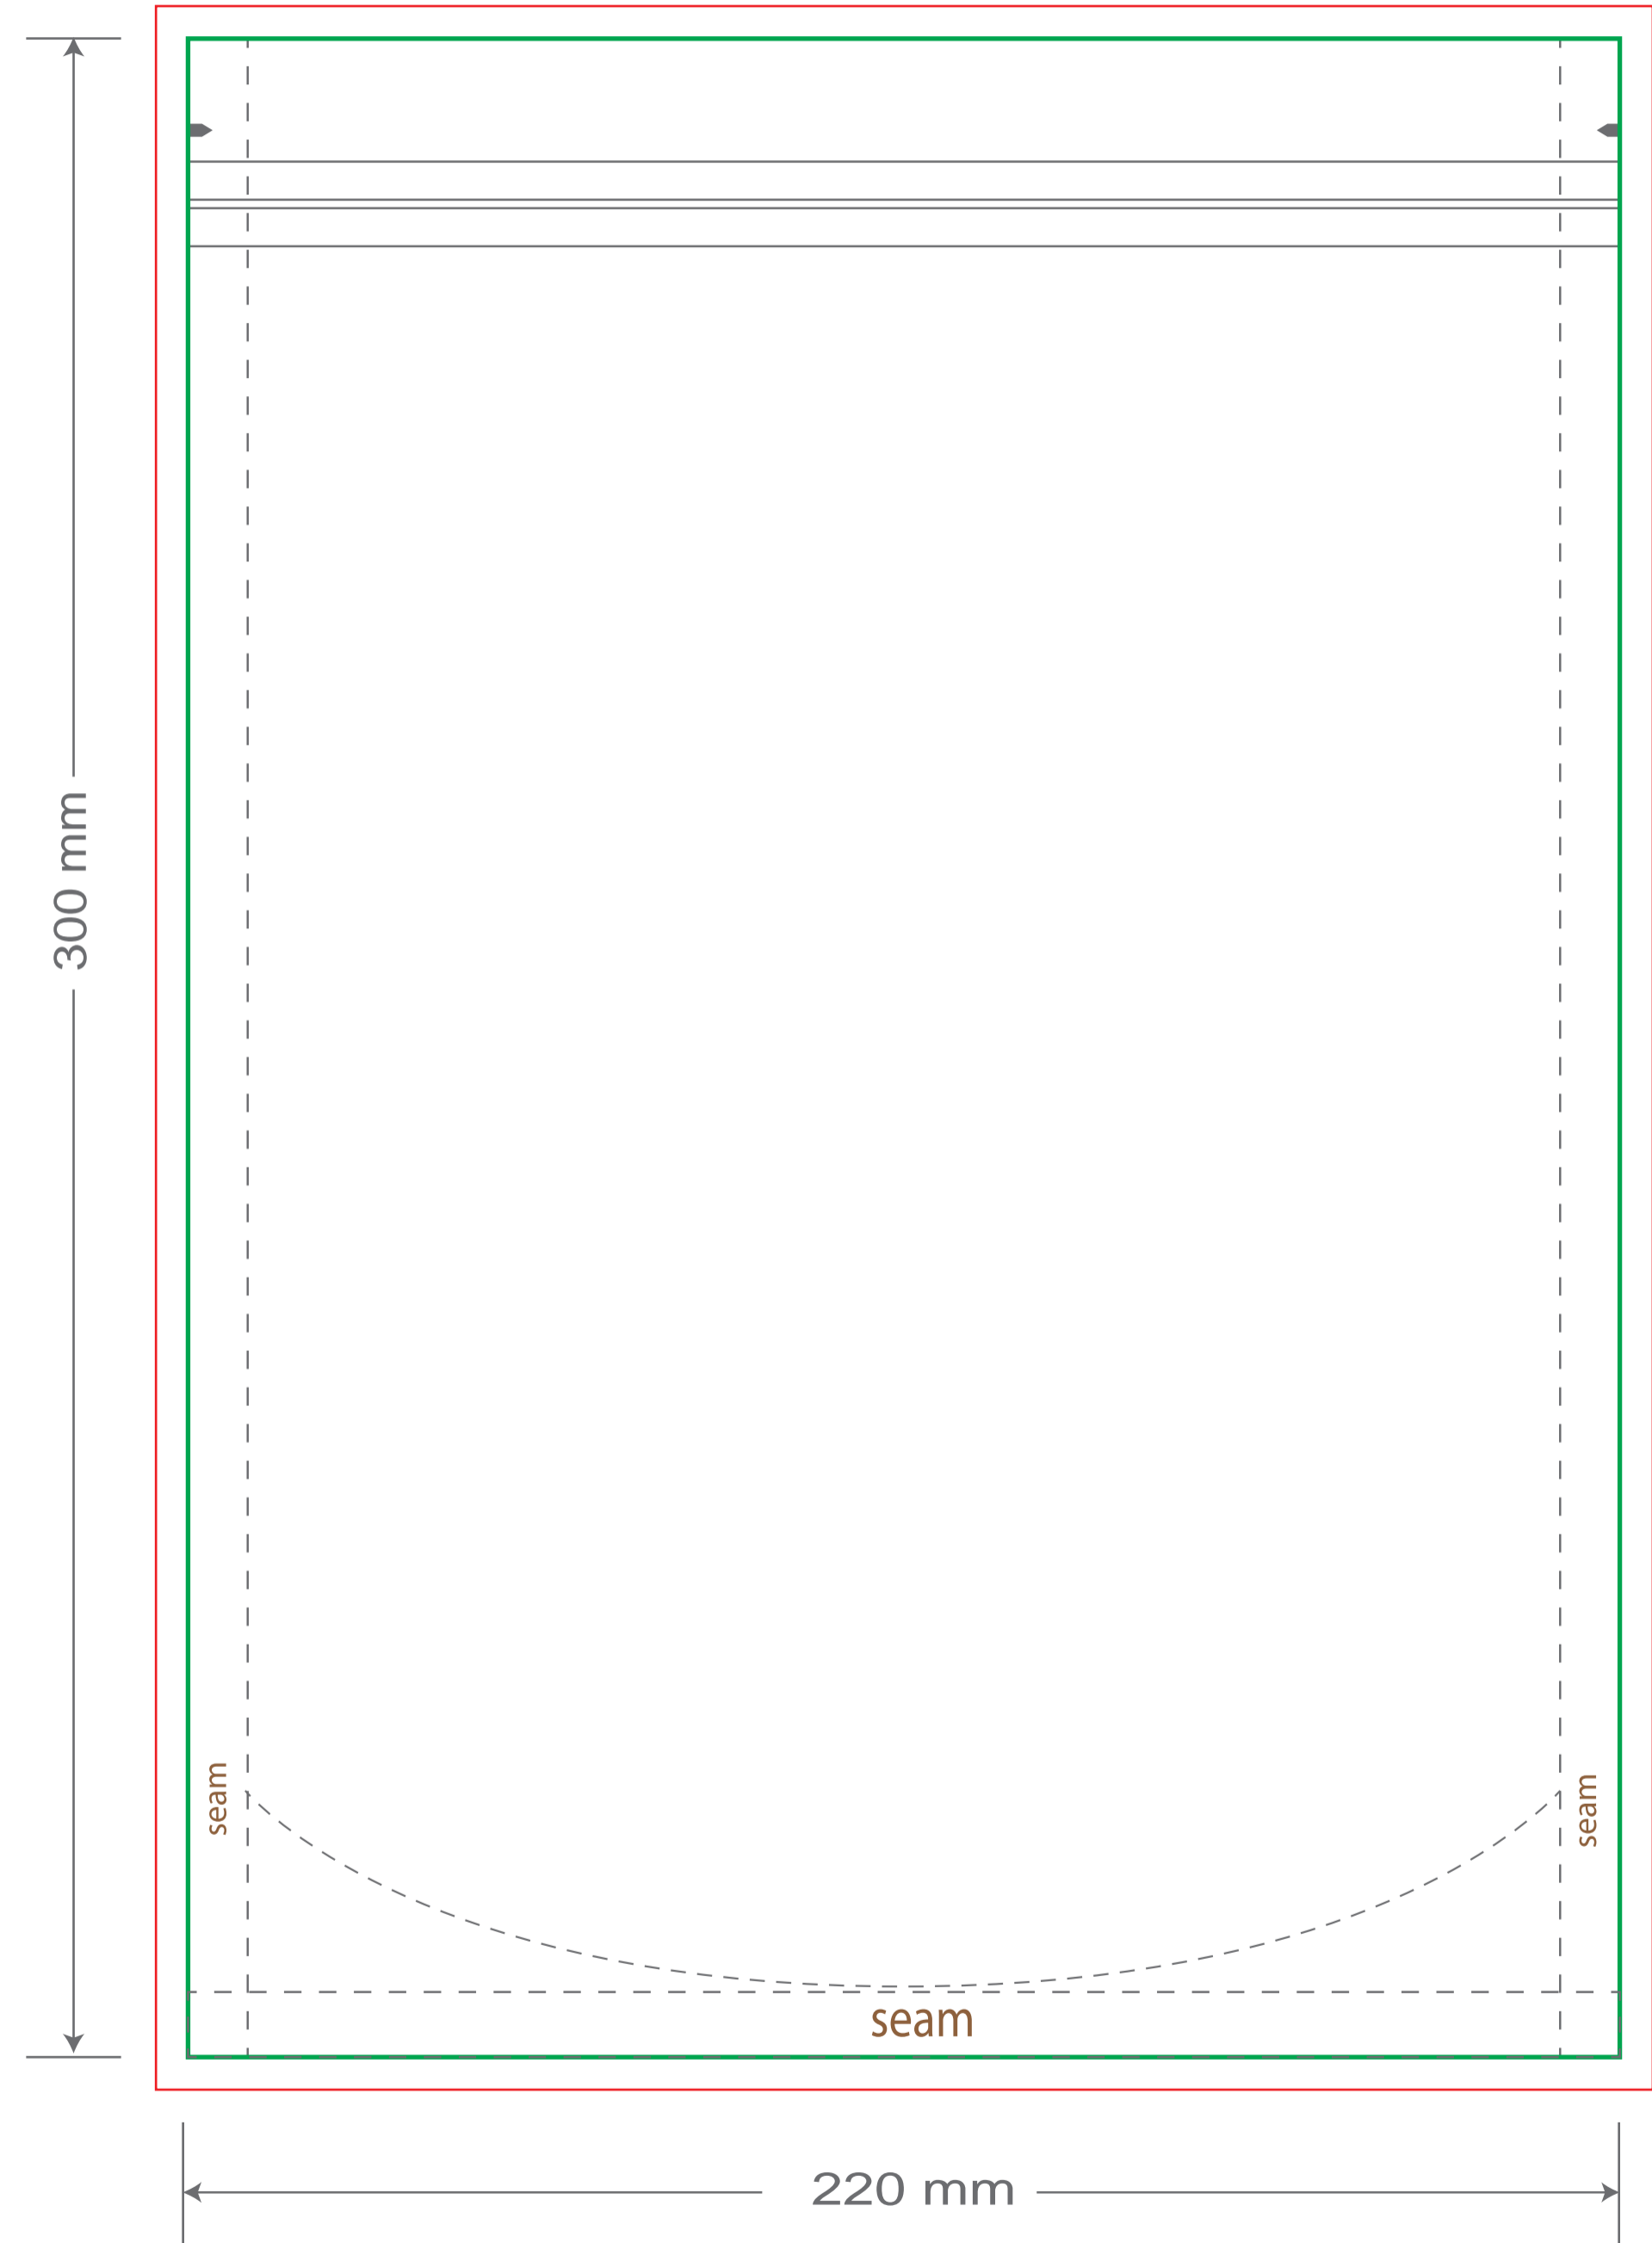

# Front

Tear Notch  
Zipper

# Back

Tear Notch  
Zipper

Green area is the bag area can with printing, except the window area.  
Red area is the bleed area, please extend your artwork outside the green area within the red area.