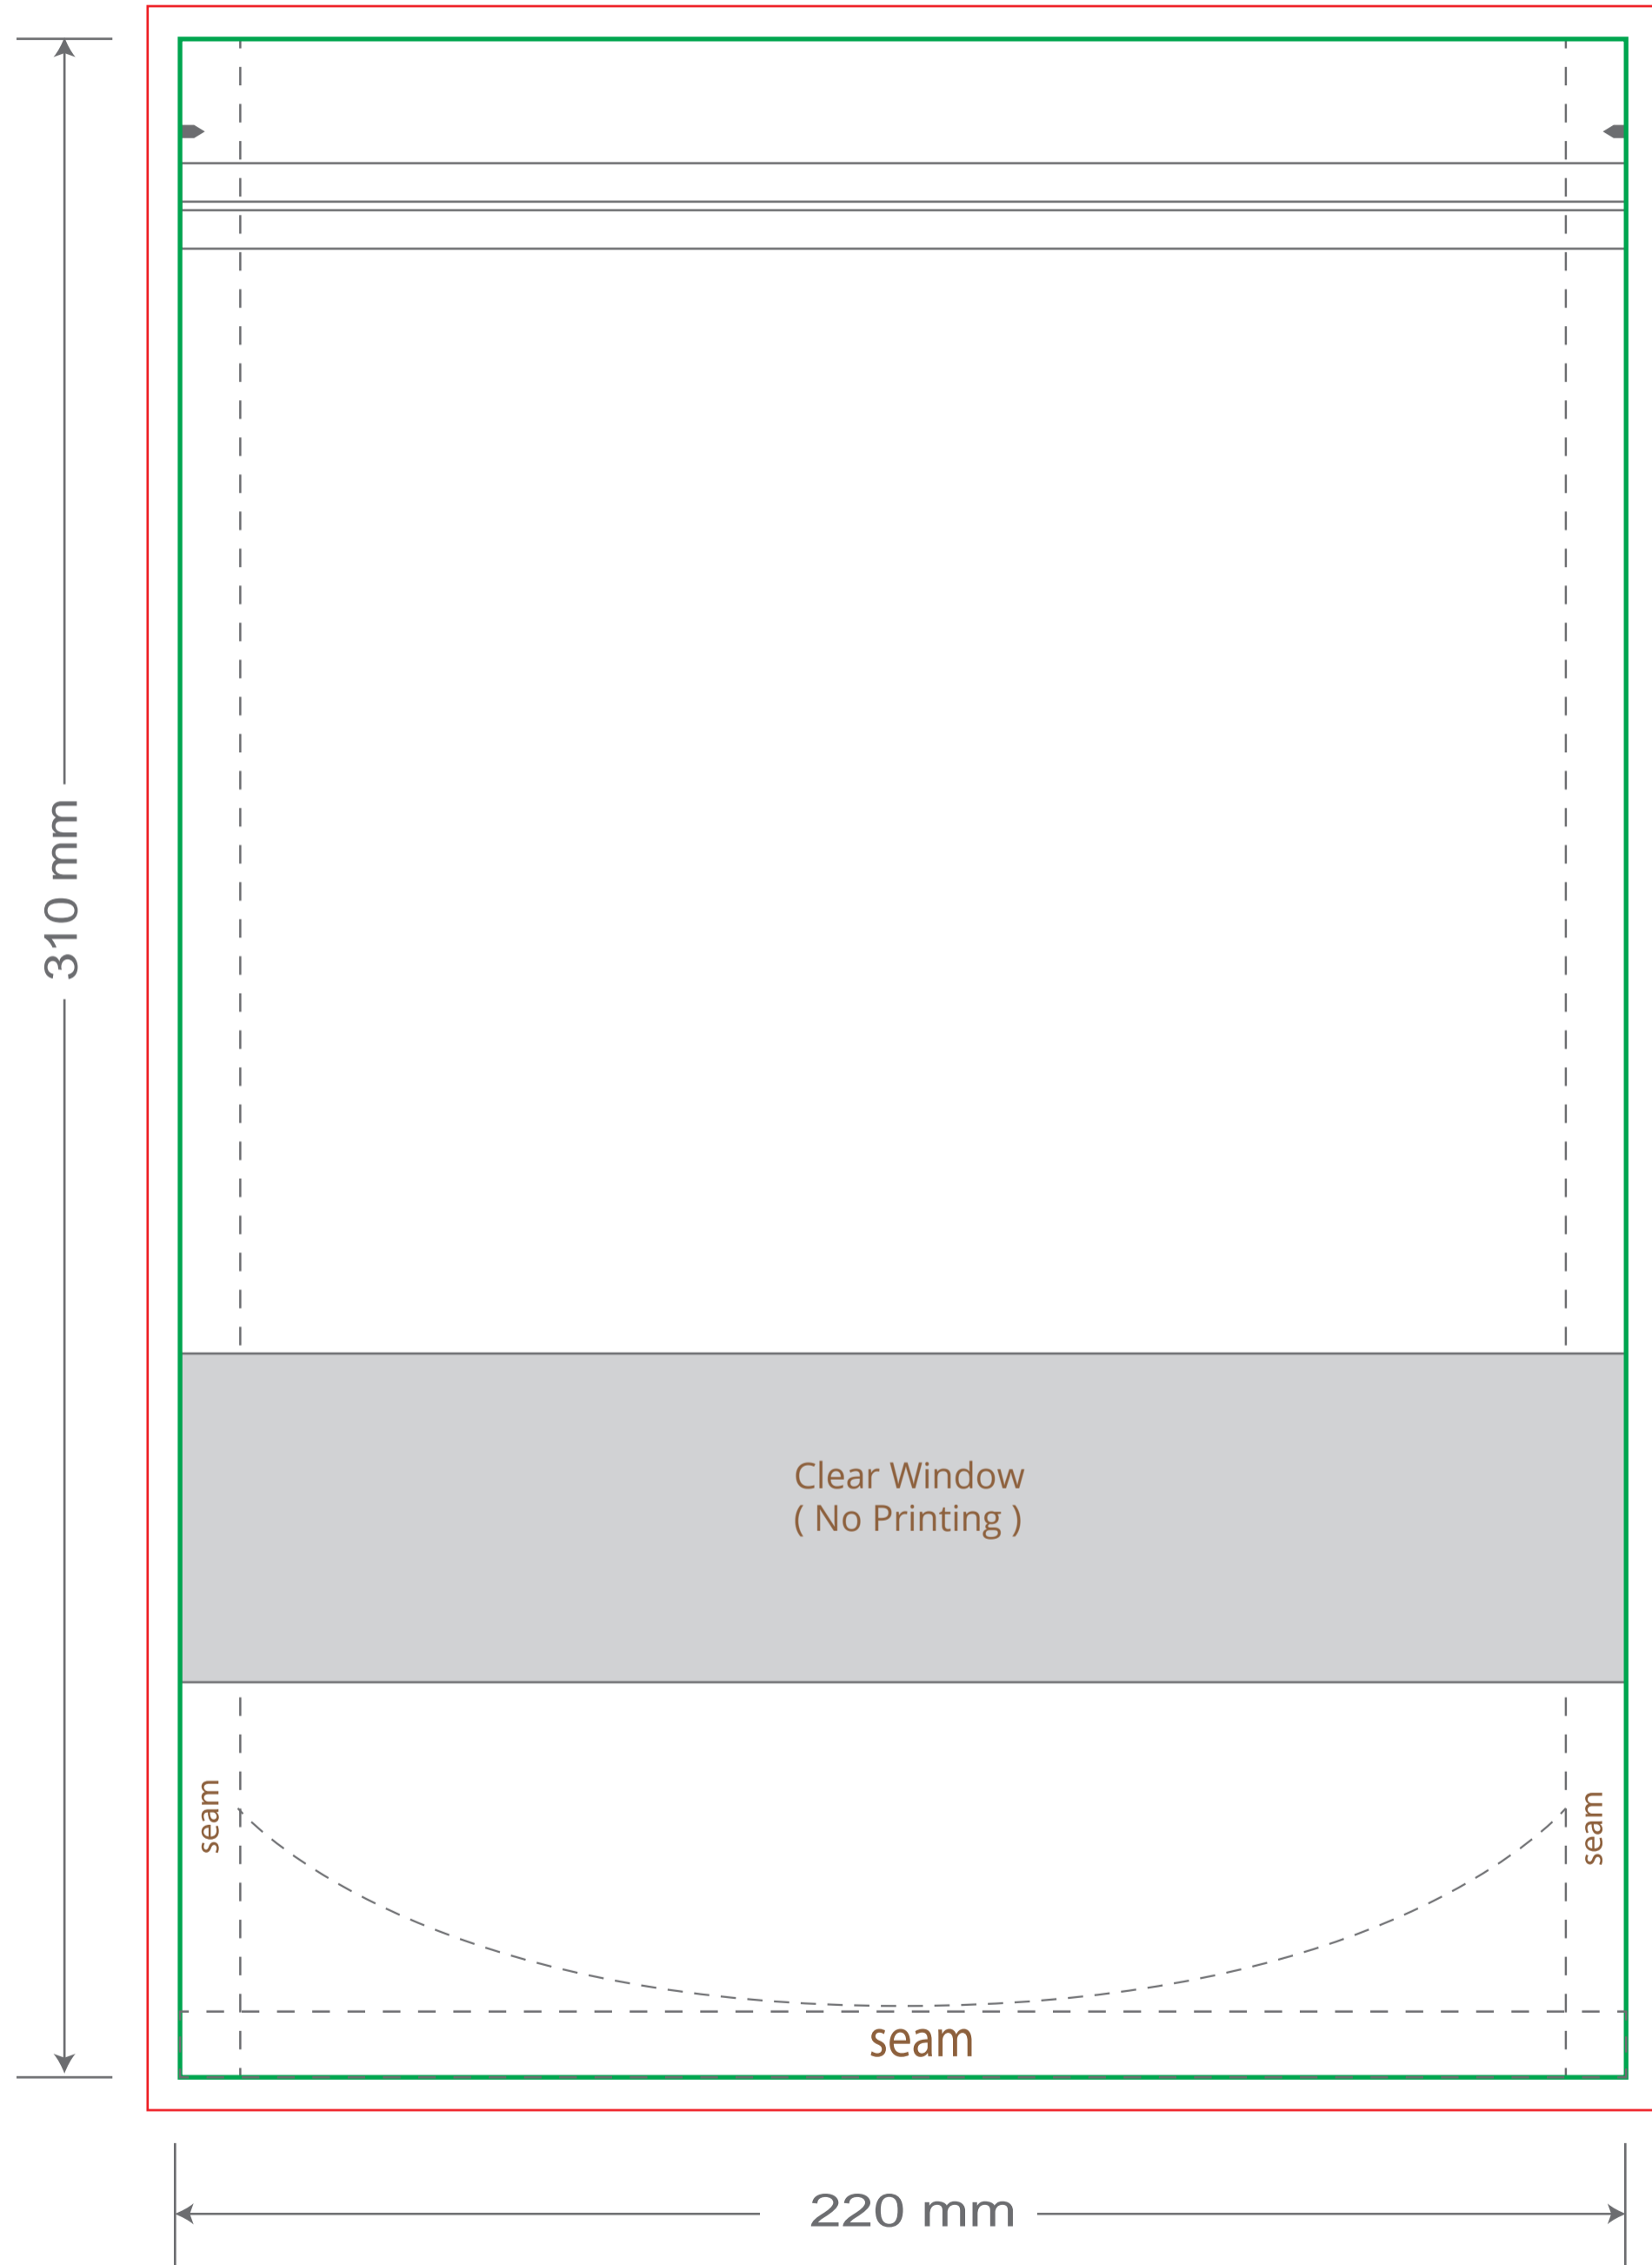

# Front

Tear Notch  
Zipper

# Back

Tear Notch  
Zipper

Green area is the bag area can with printing, except the window area.  
Red area is the bleed area, please extend your artwork outside the green area within the red area.