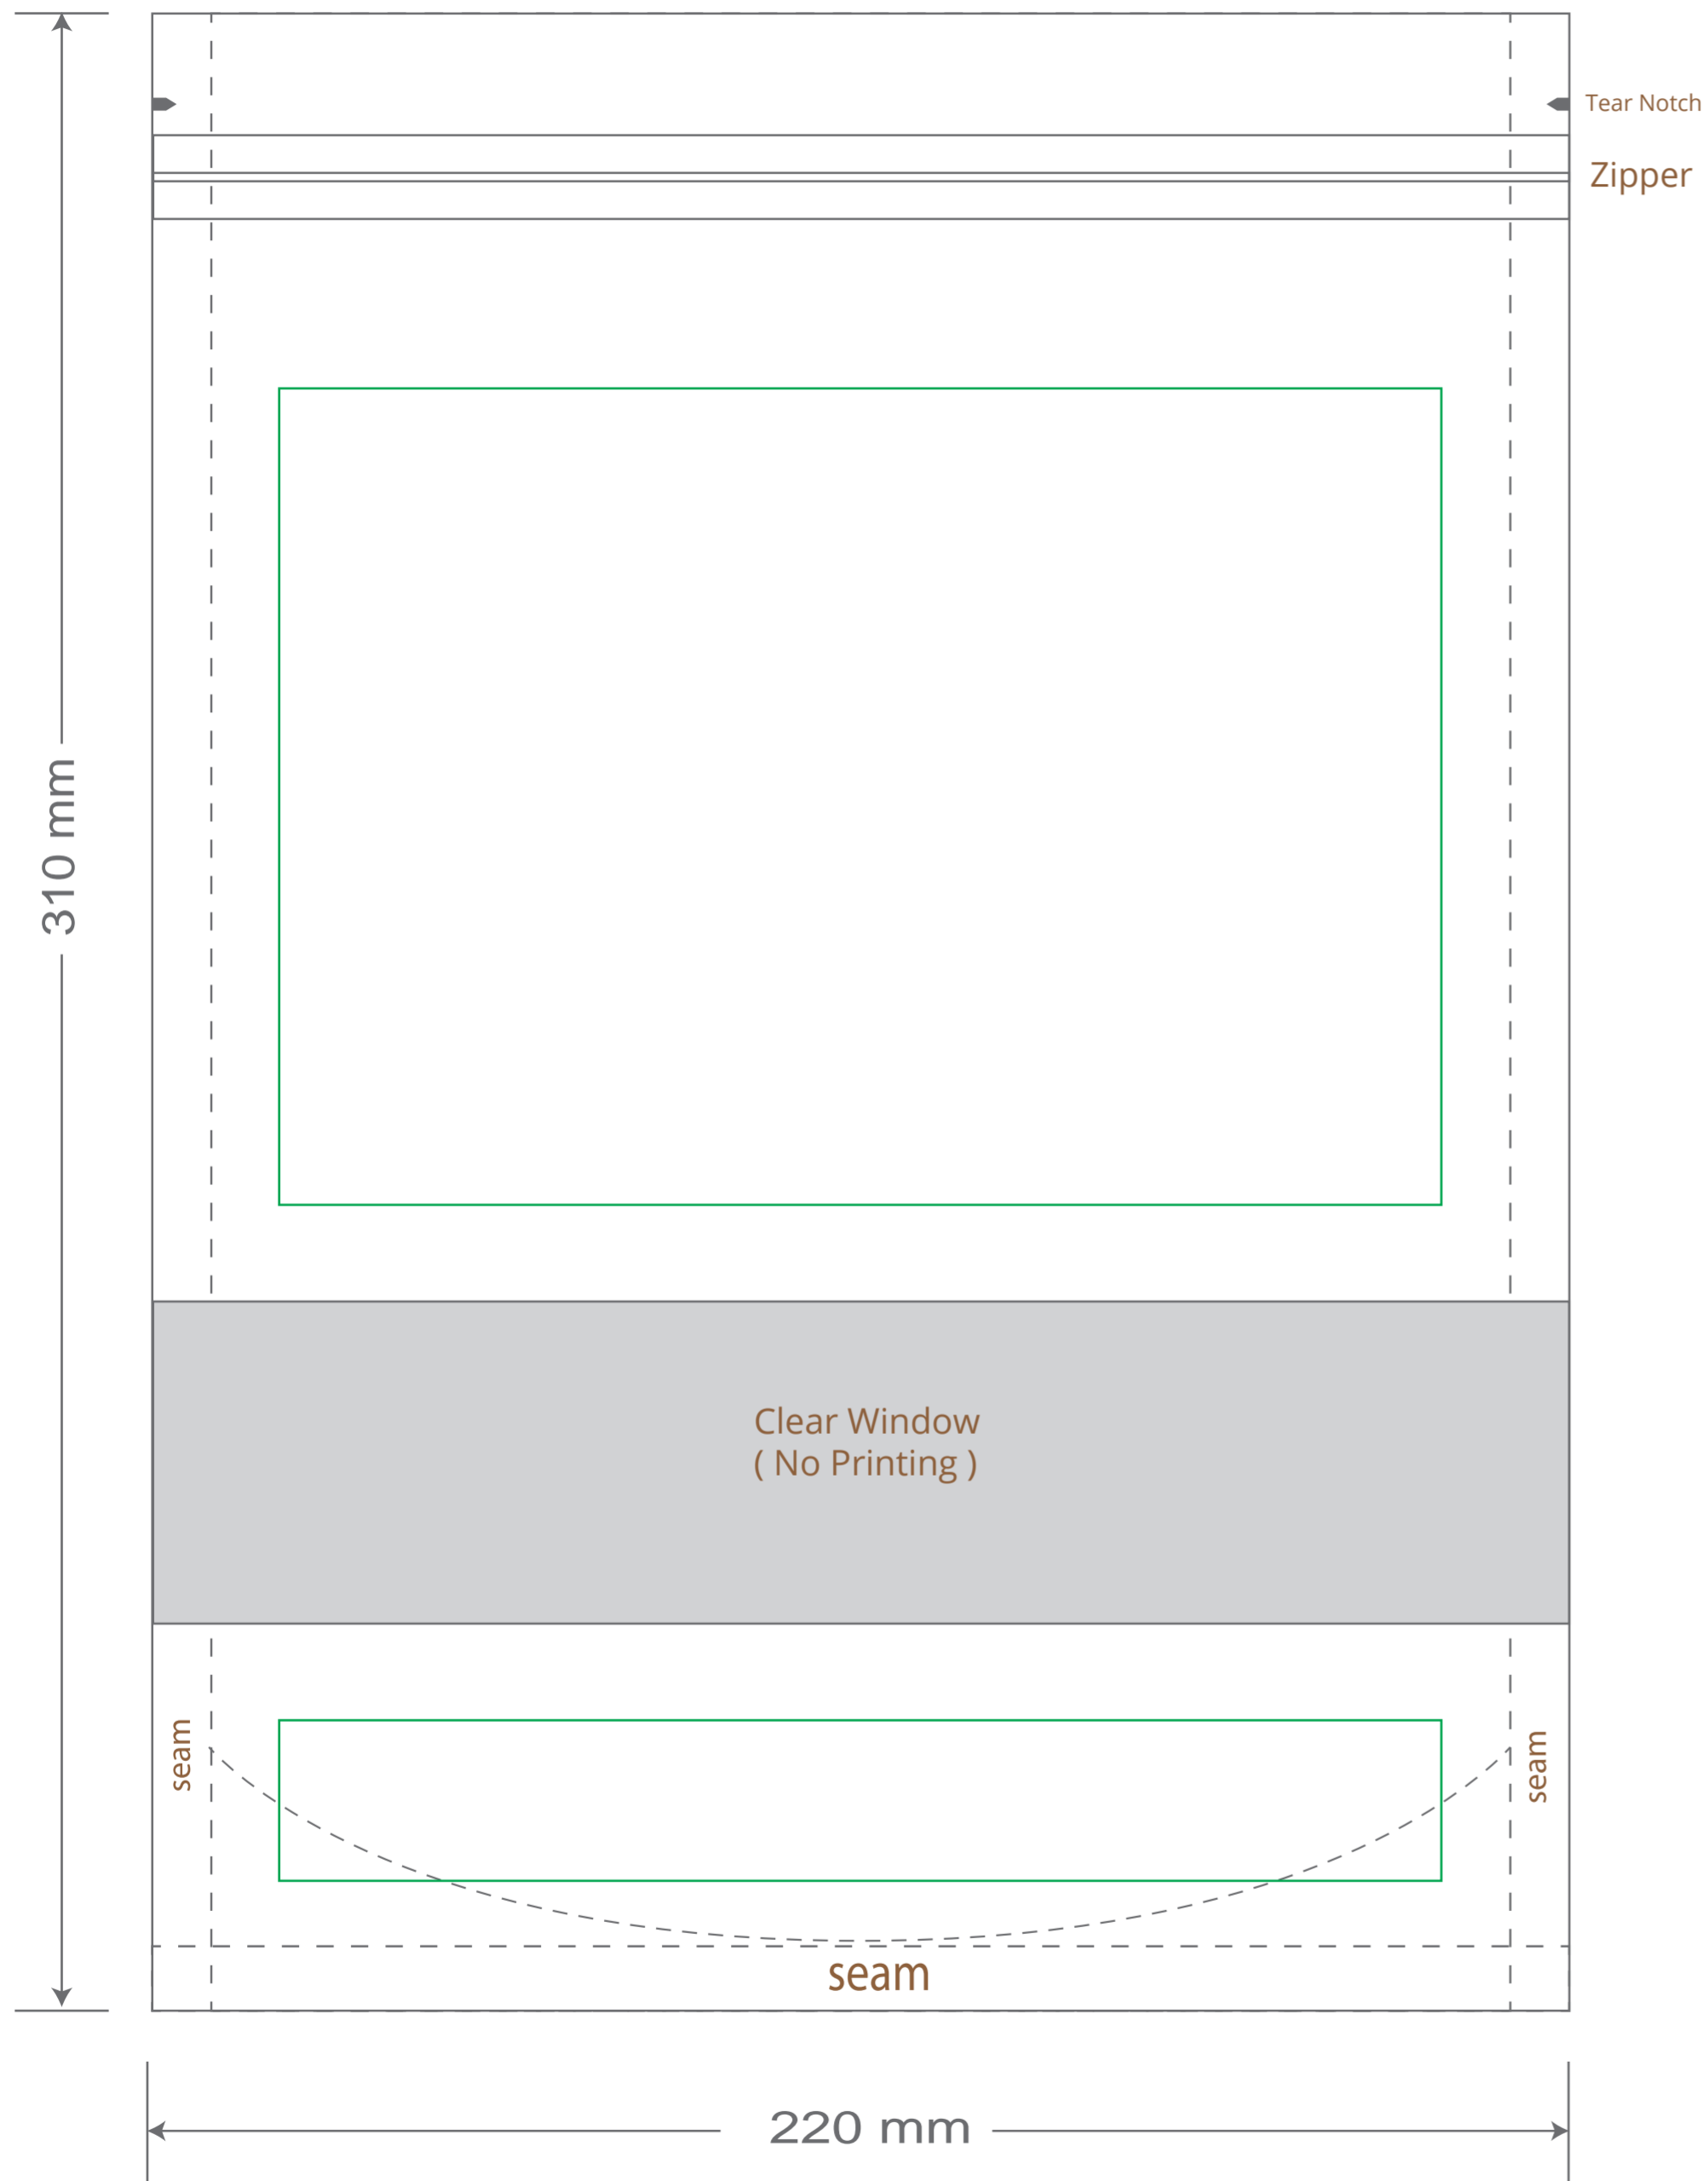

Front

Back

Green area is the bag area is the printing area, artwork with at most 2 colors for silkscreen printing.

Note: In Silkscreen printing Text font size must be bigger than 11pt can be clearly printed.