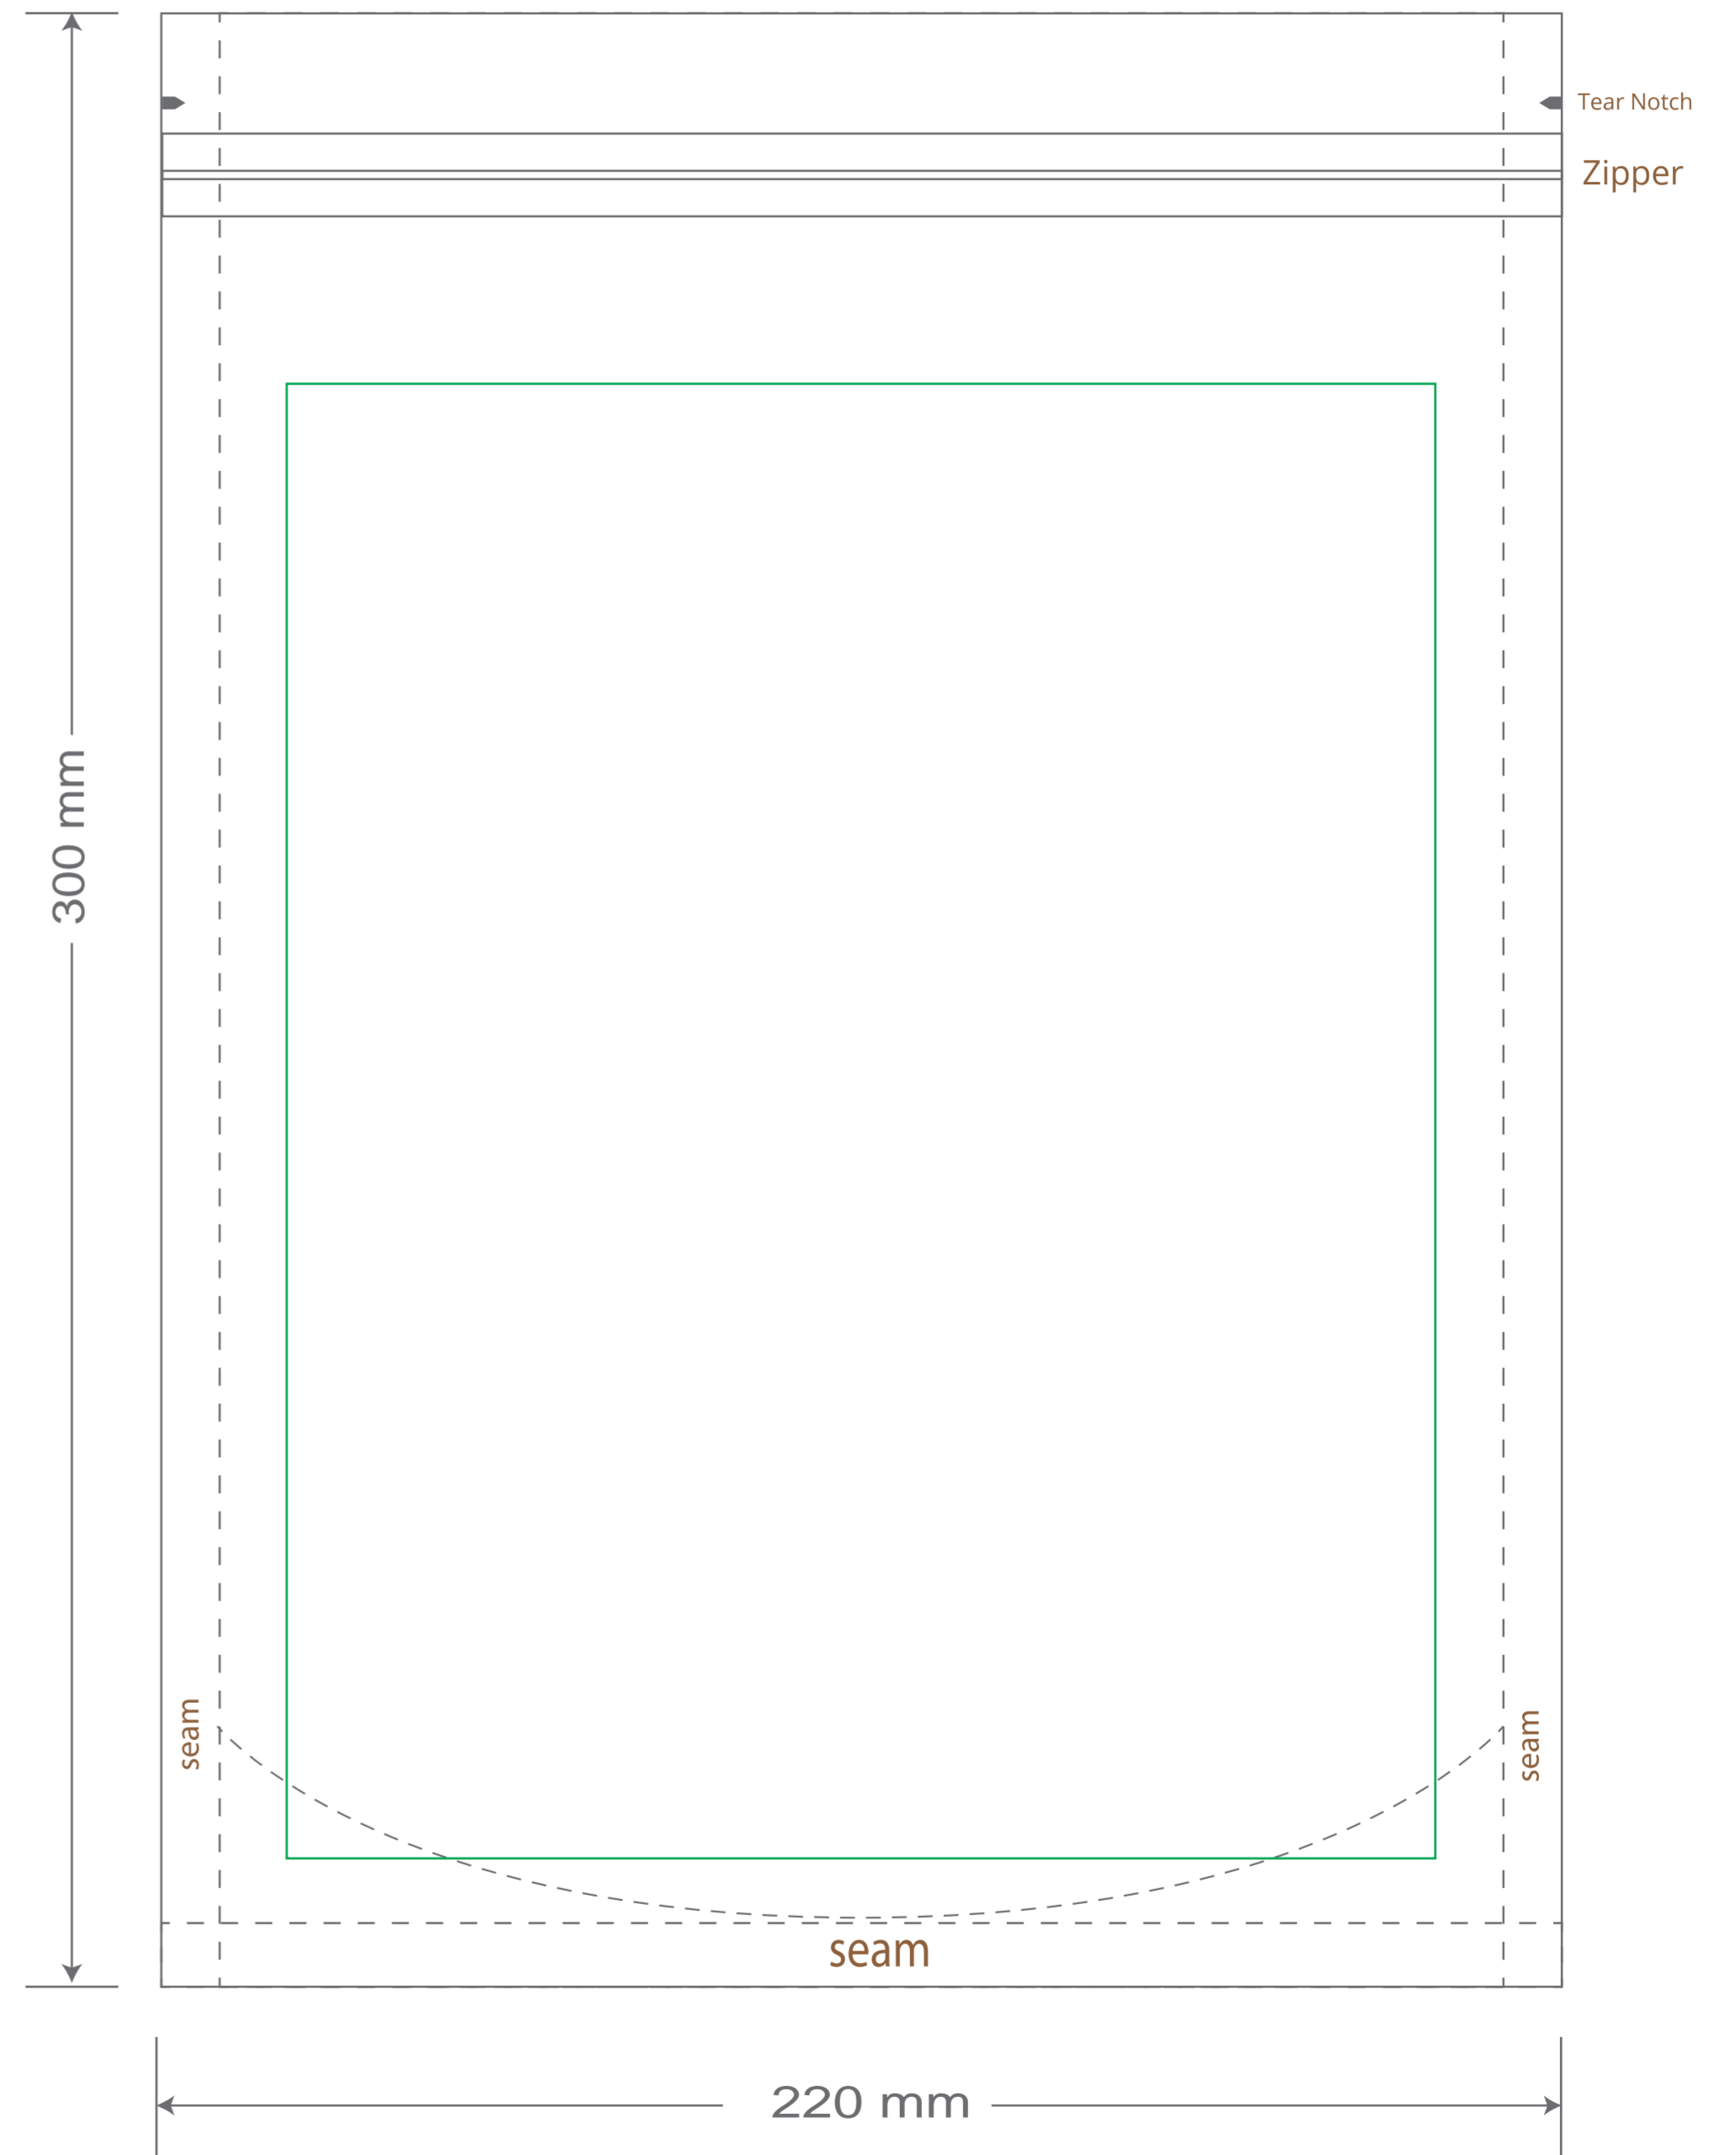

Front

Back

Green area is the bag area is the printing area, artwork with at most 2 colors for silkscreen printing.

Note: In Silkscreen printing Text font size must be bigger than 11pt can be clearly printed.