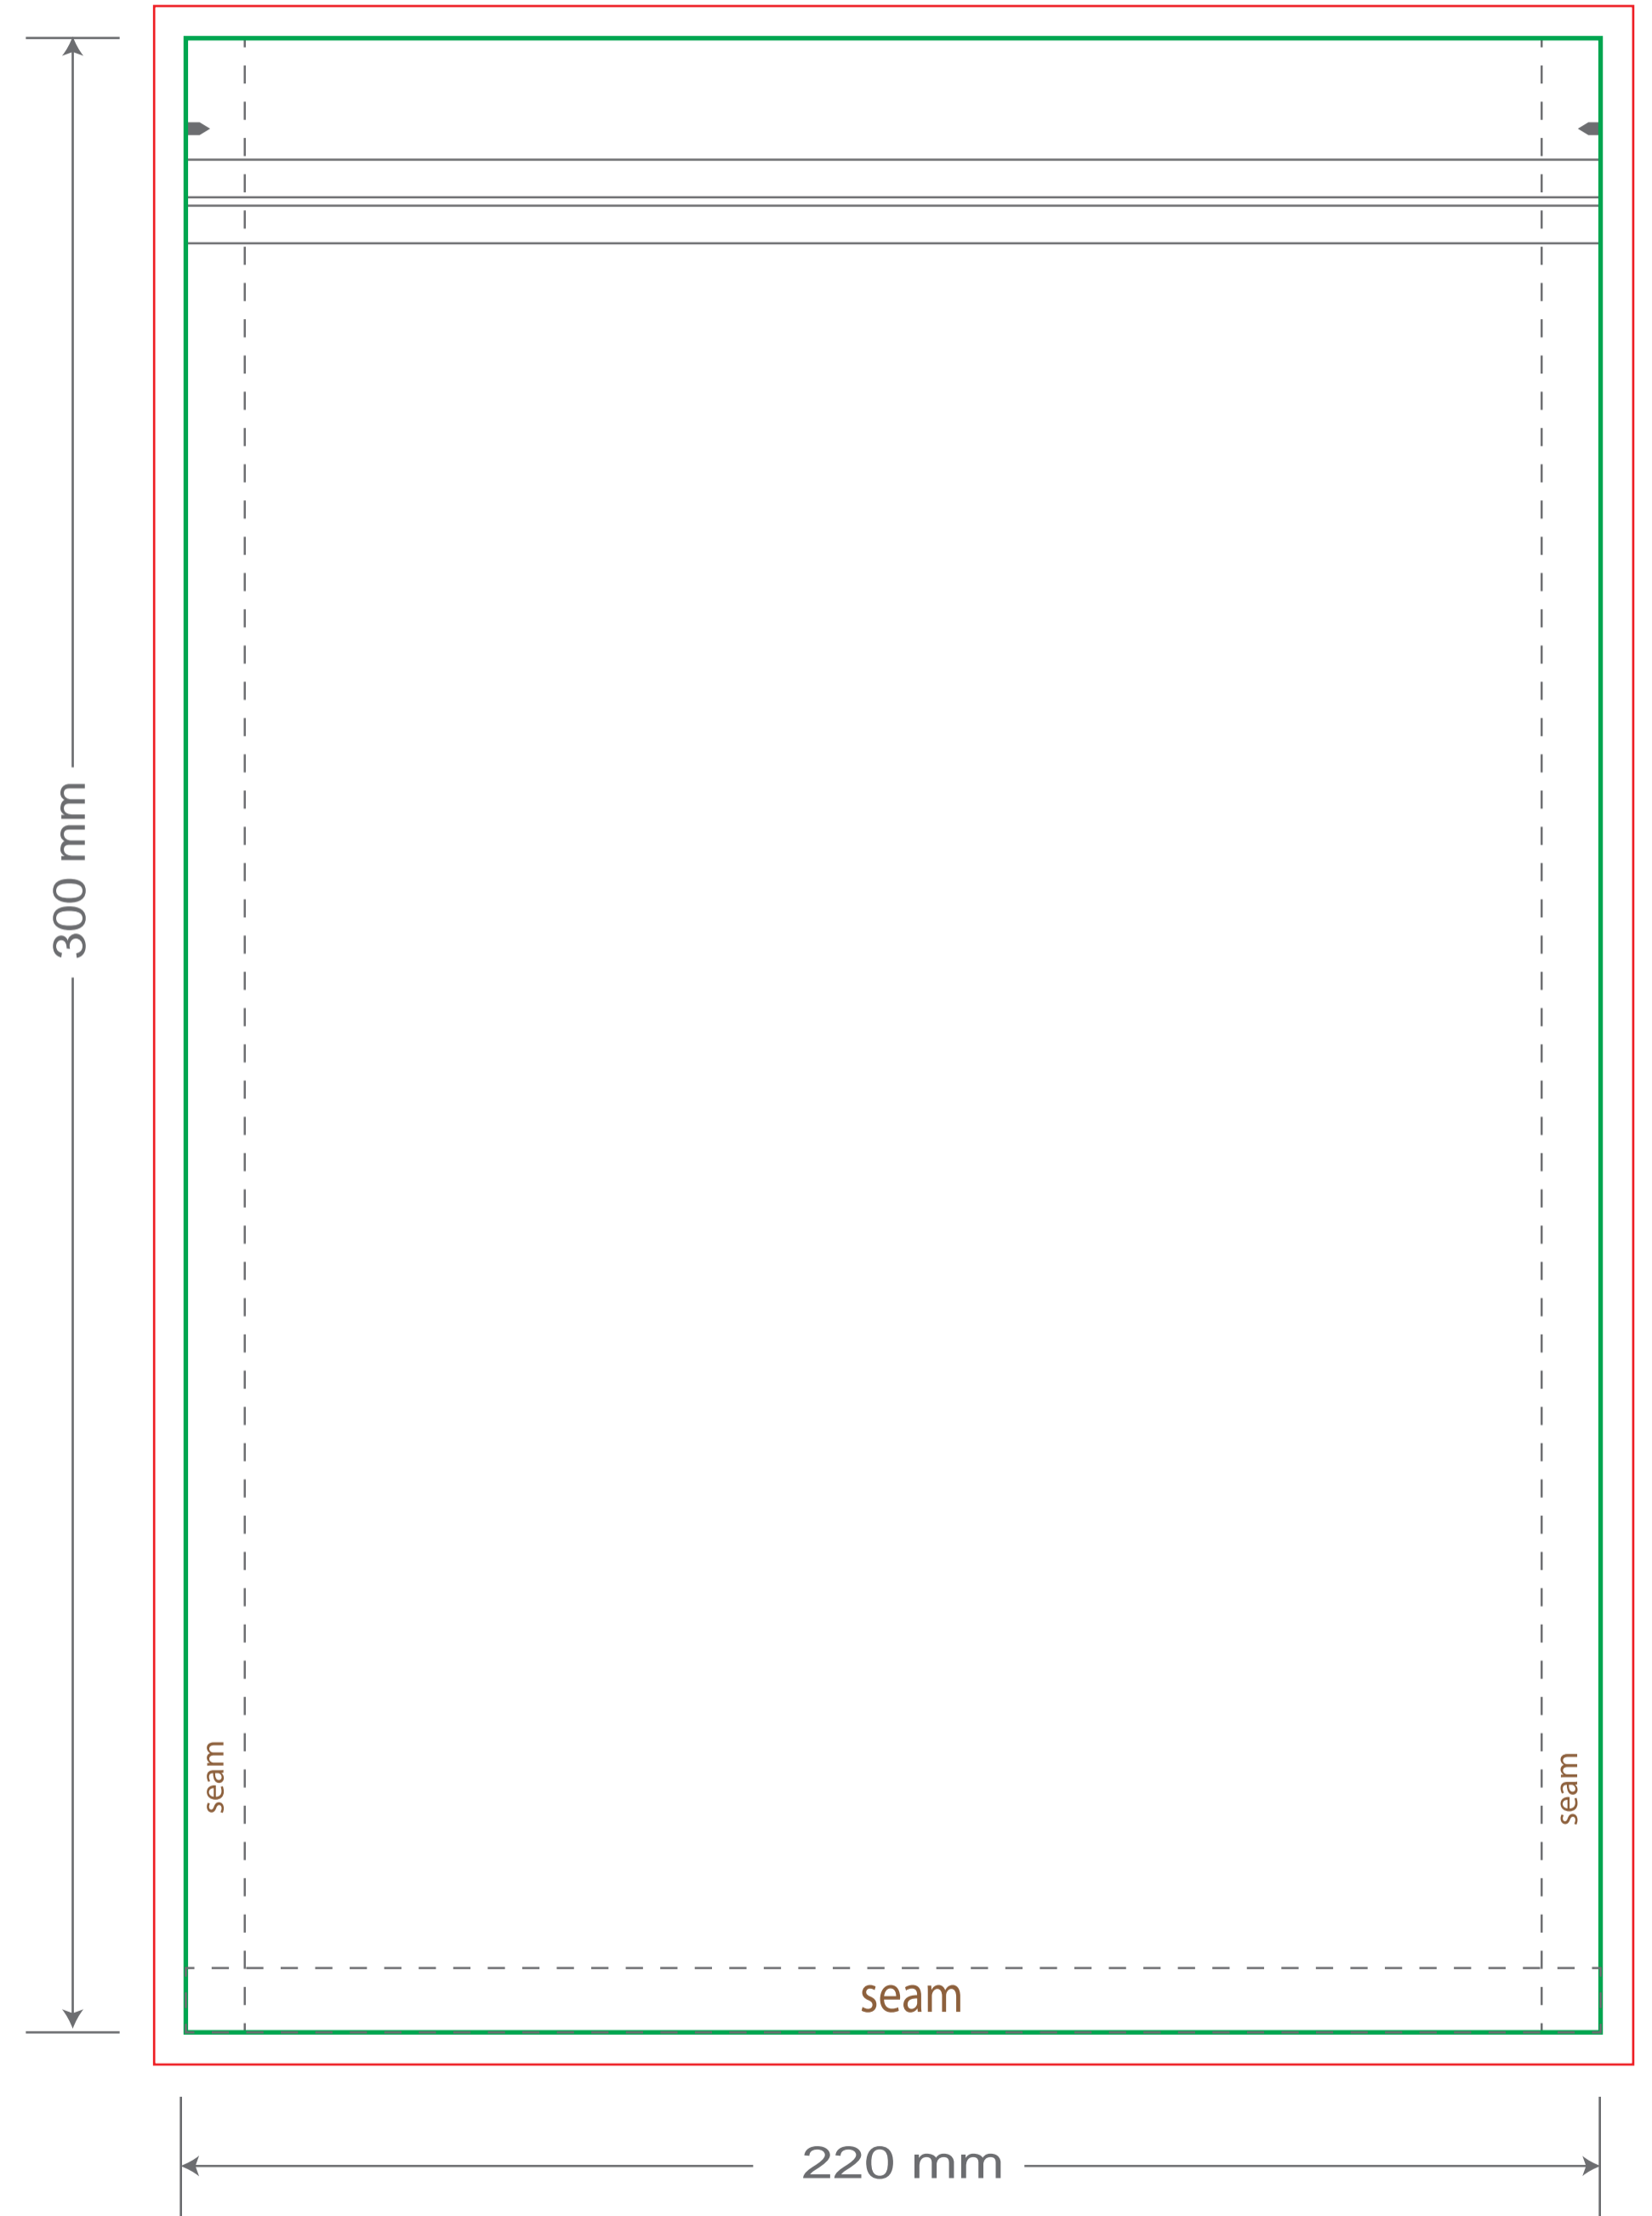

# Front

Tear Notch  
Zipper

# Back

Tear Notch  
Zipper

Green area is the bag area can with printing, except the window area.

Red area is the bleed area, please extend your artwork outside the green area within the red area.