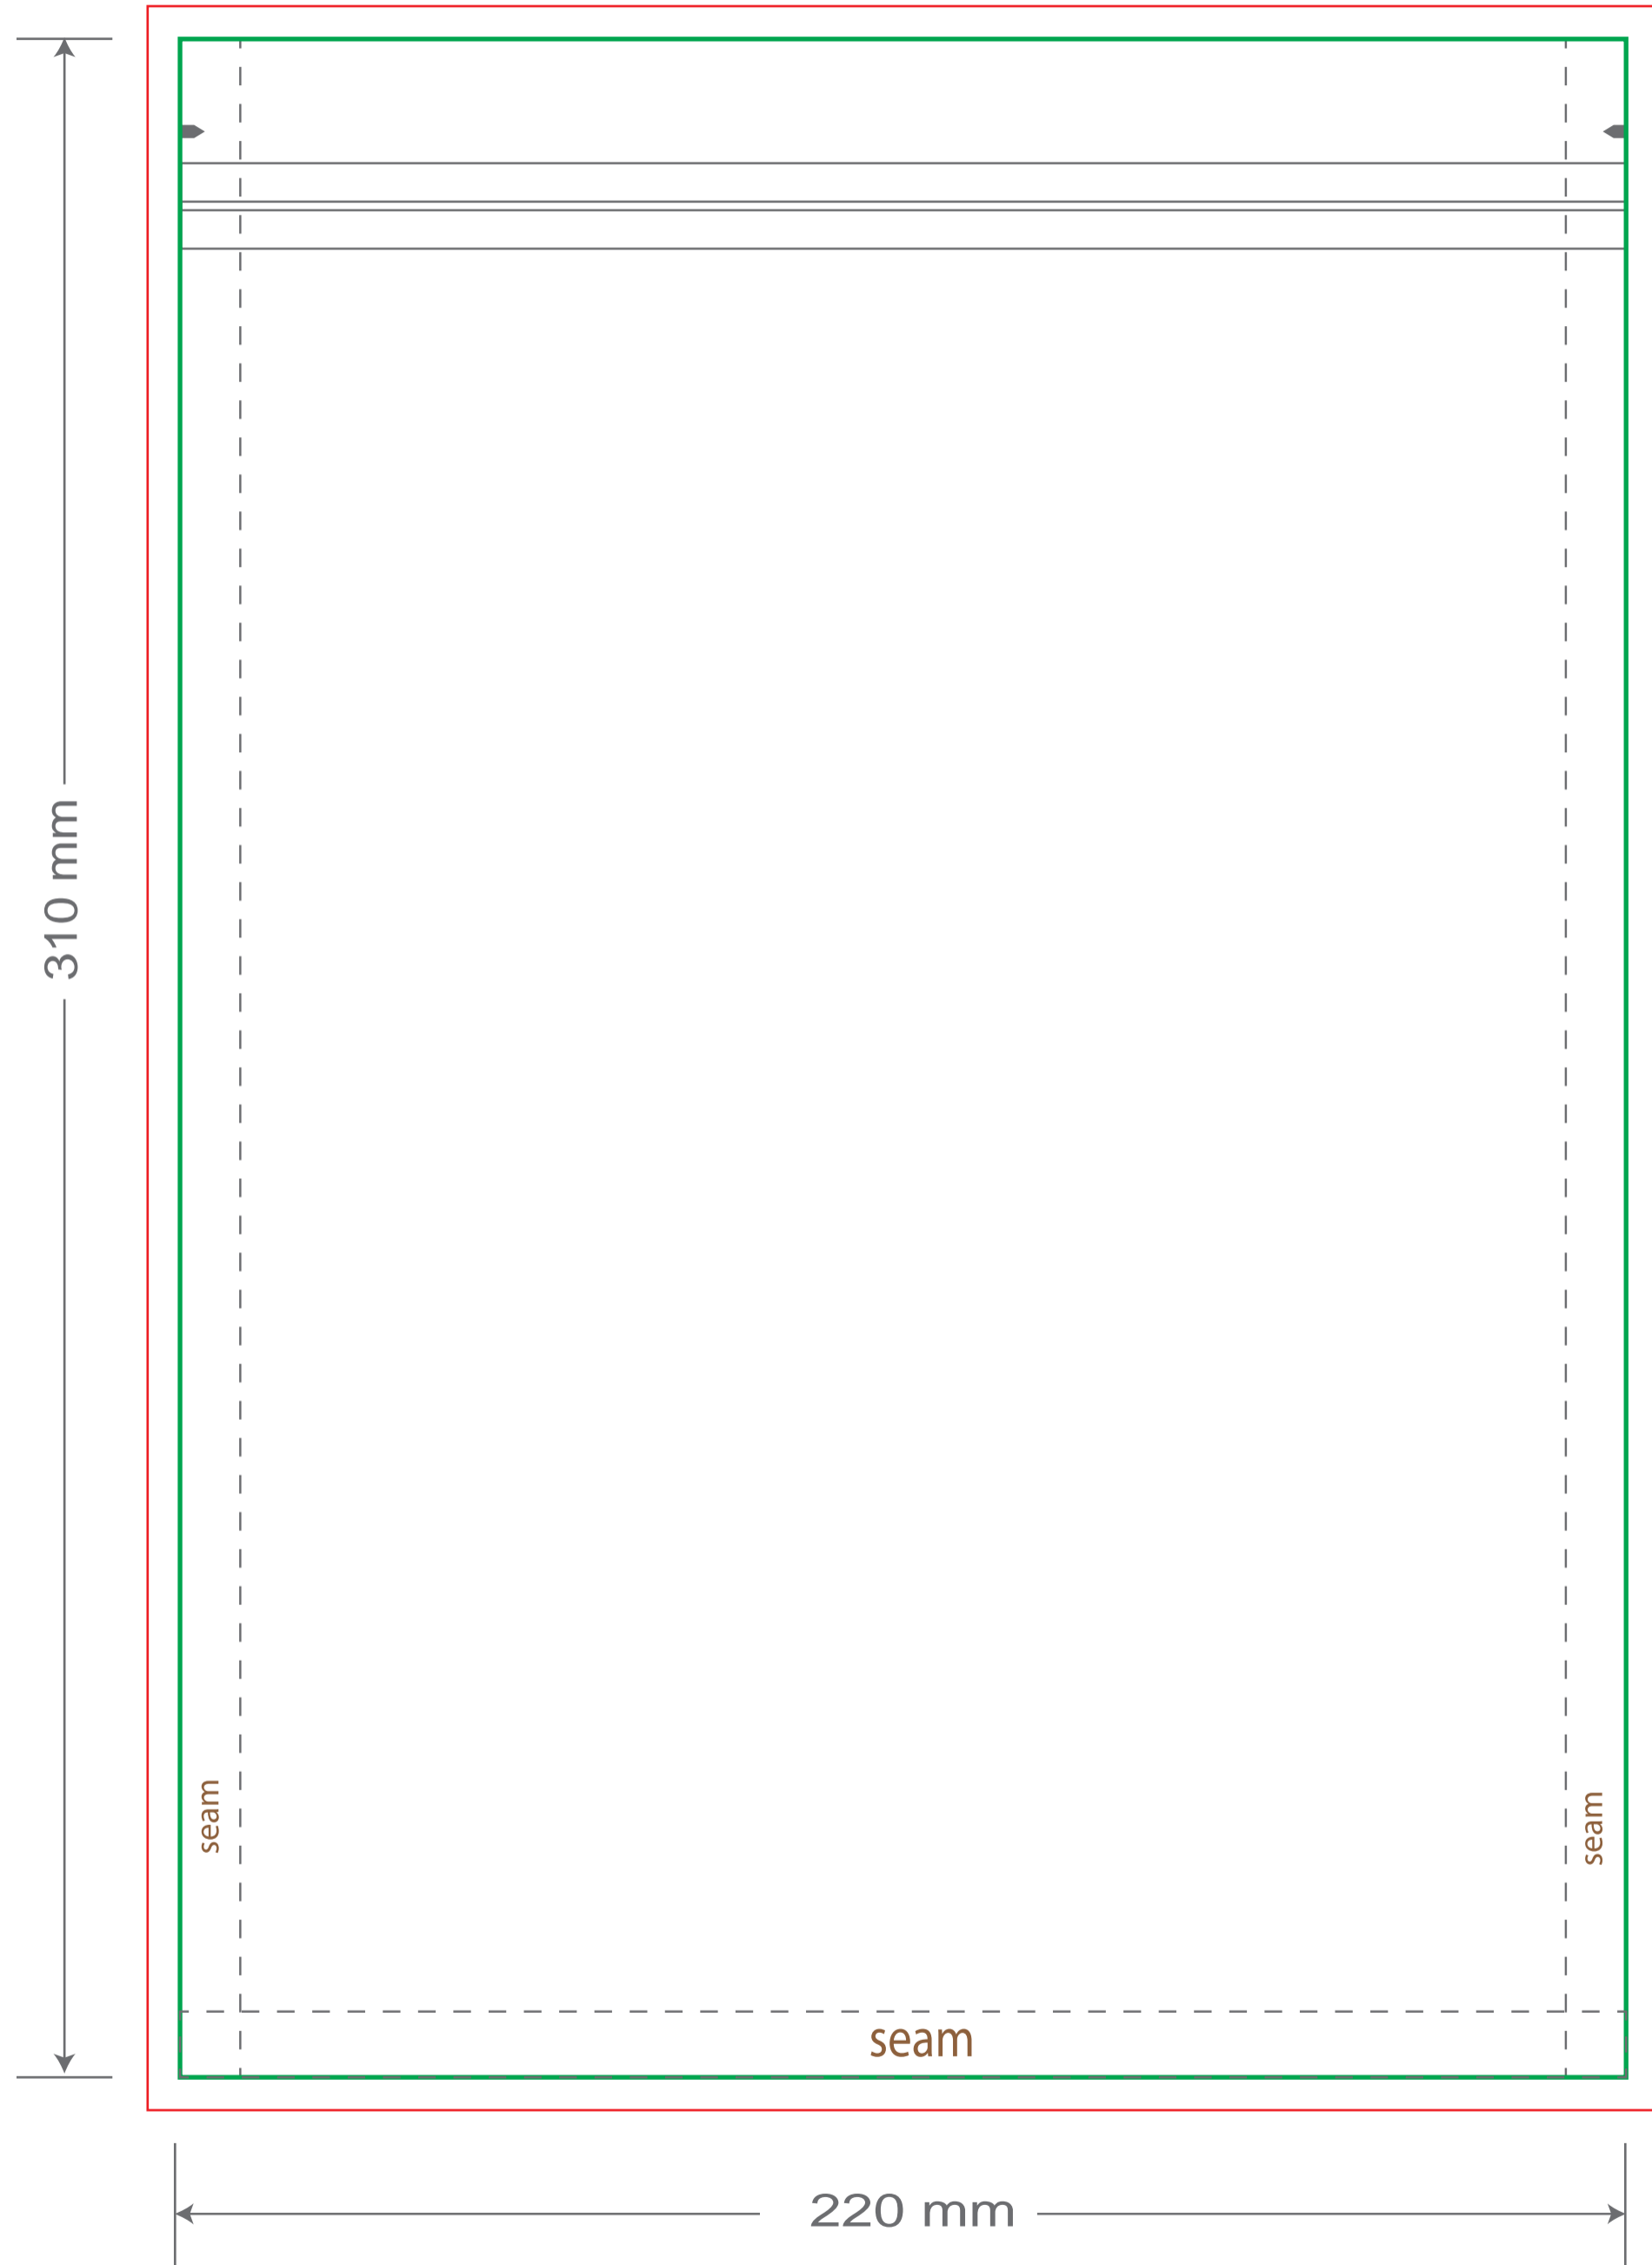

# Front

Tear Notch  
Zipper

# Back

Tear Notch  
Zipper

Green area is the bag area can with printing, except the window area.

Red area is the bleed area, please extend your artwork outside the green area within the red area.