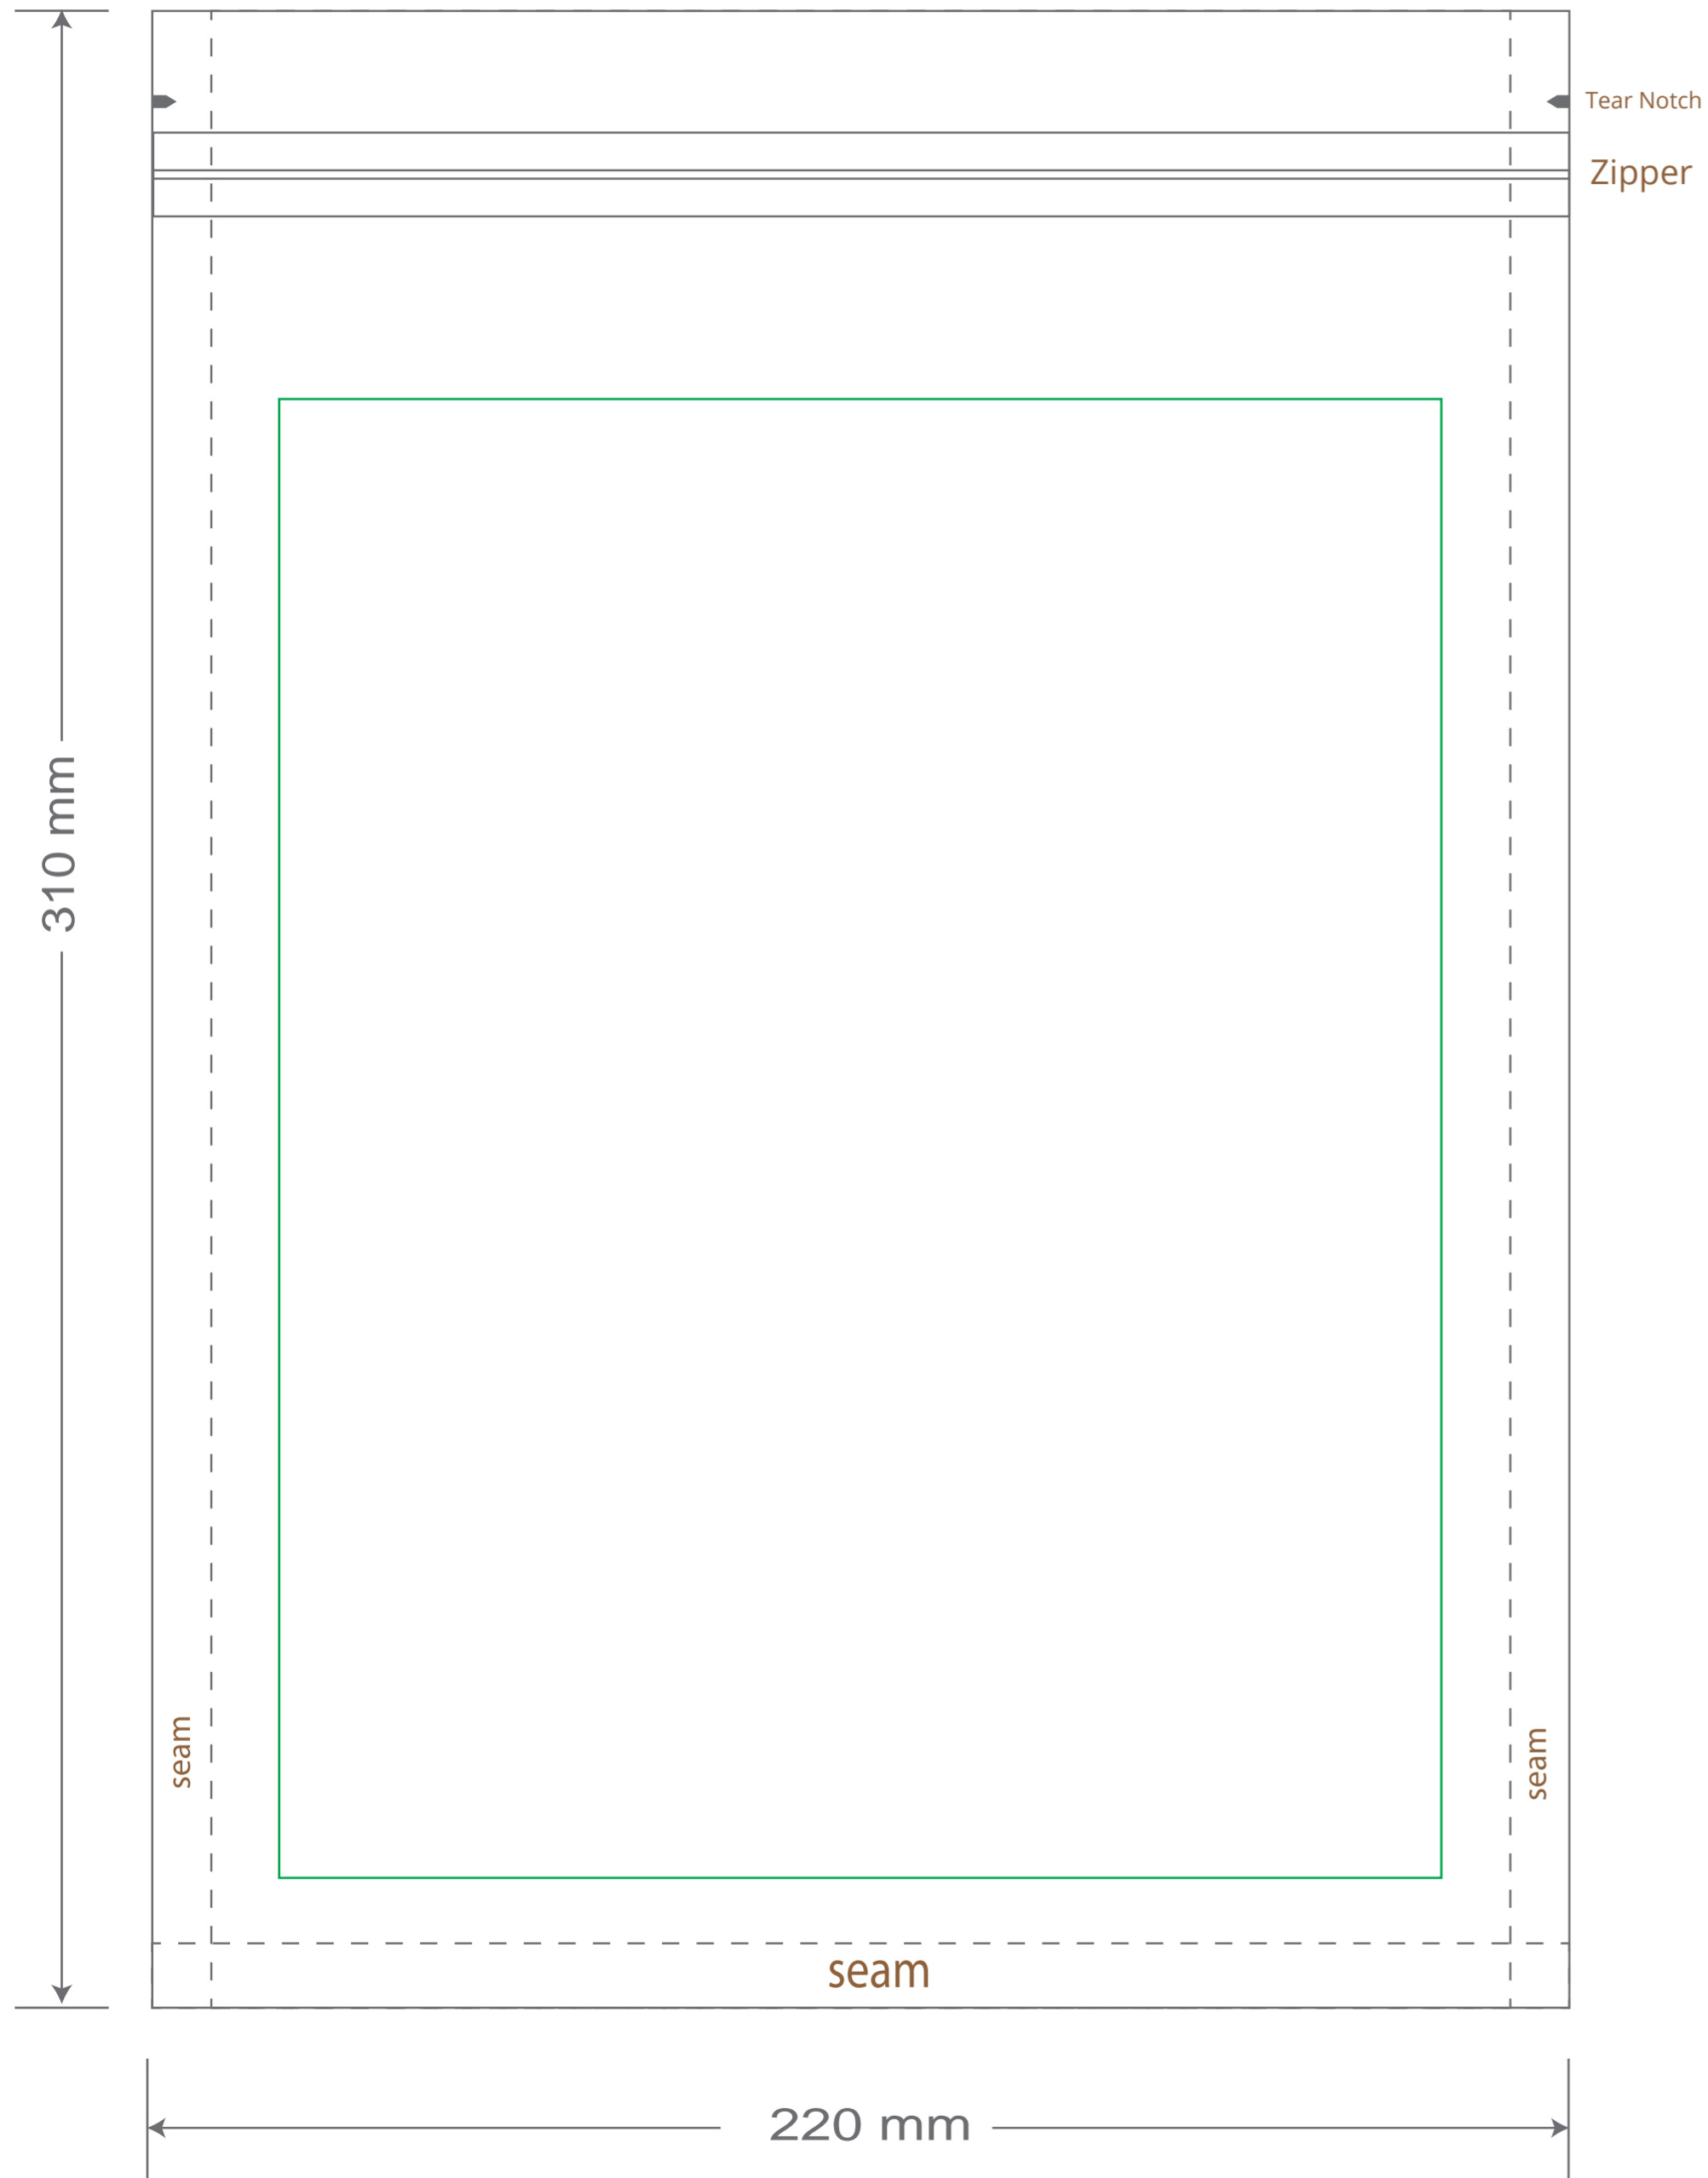

Front

Back

Green area is the bag area is the printing area, artwork with at most 2 colors for silkscreen printing.

Note: In Silkscreen printing Text font size must be bigger than 11pt can be clearly printed.