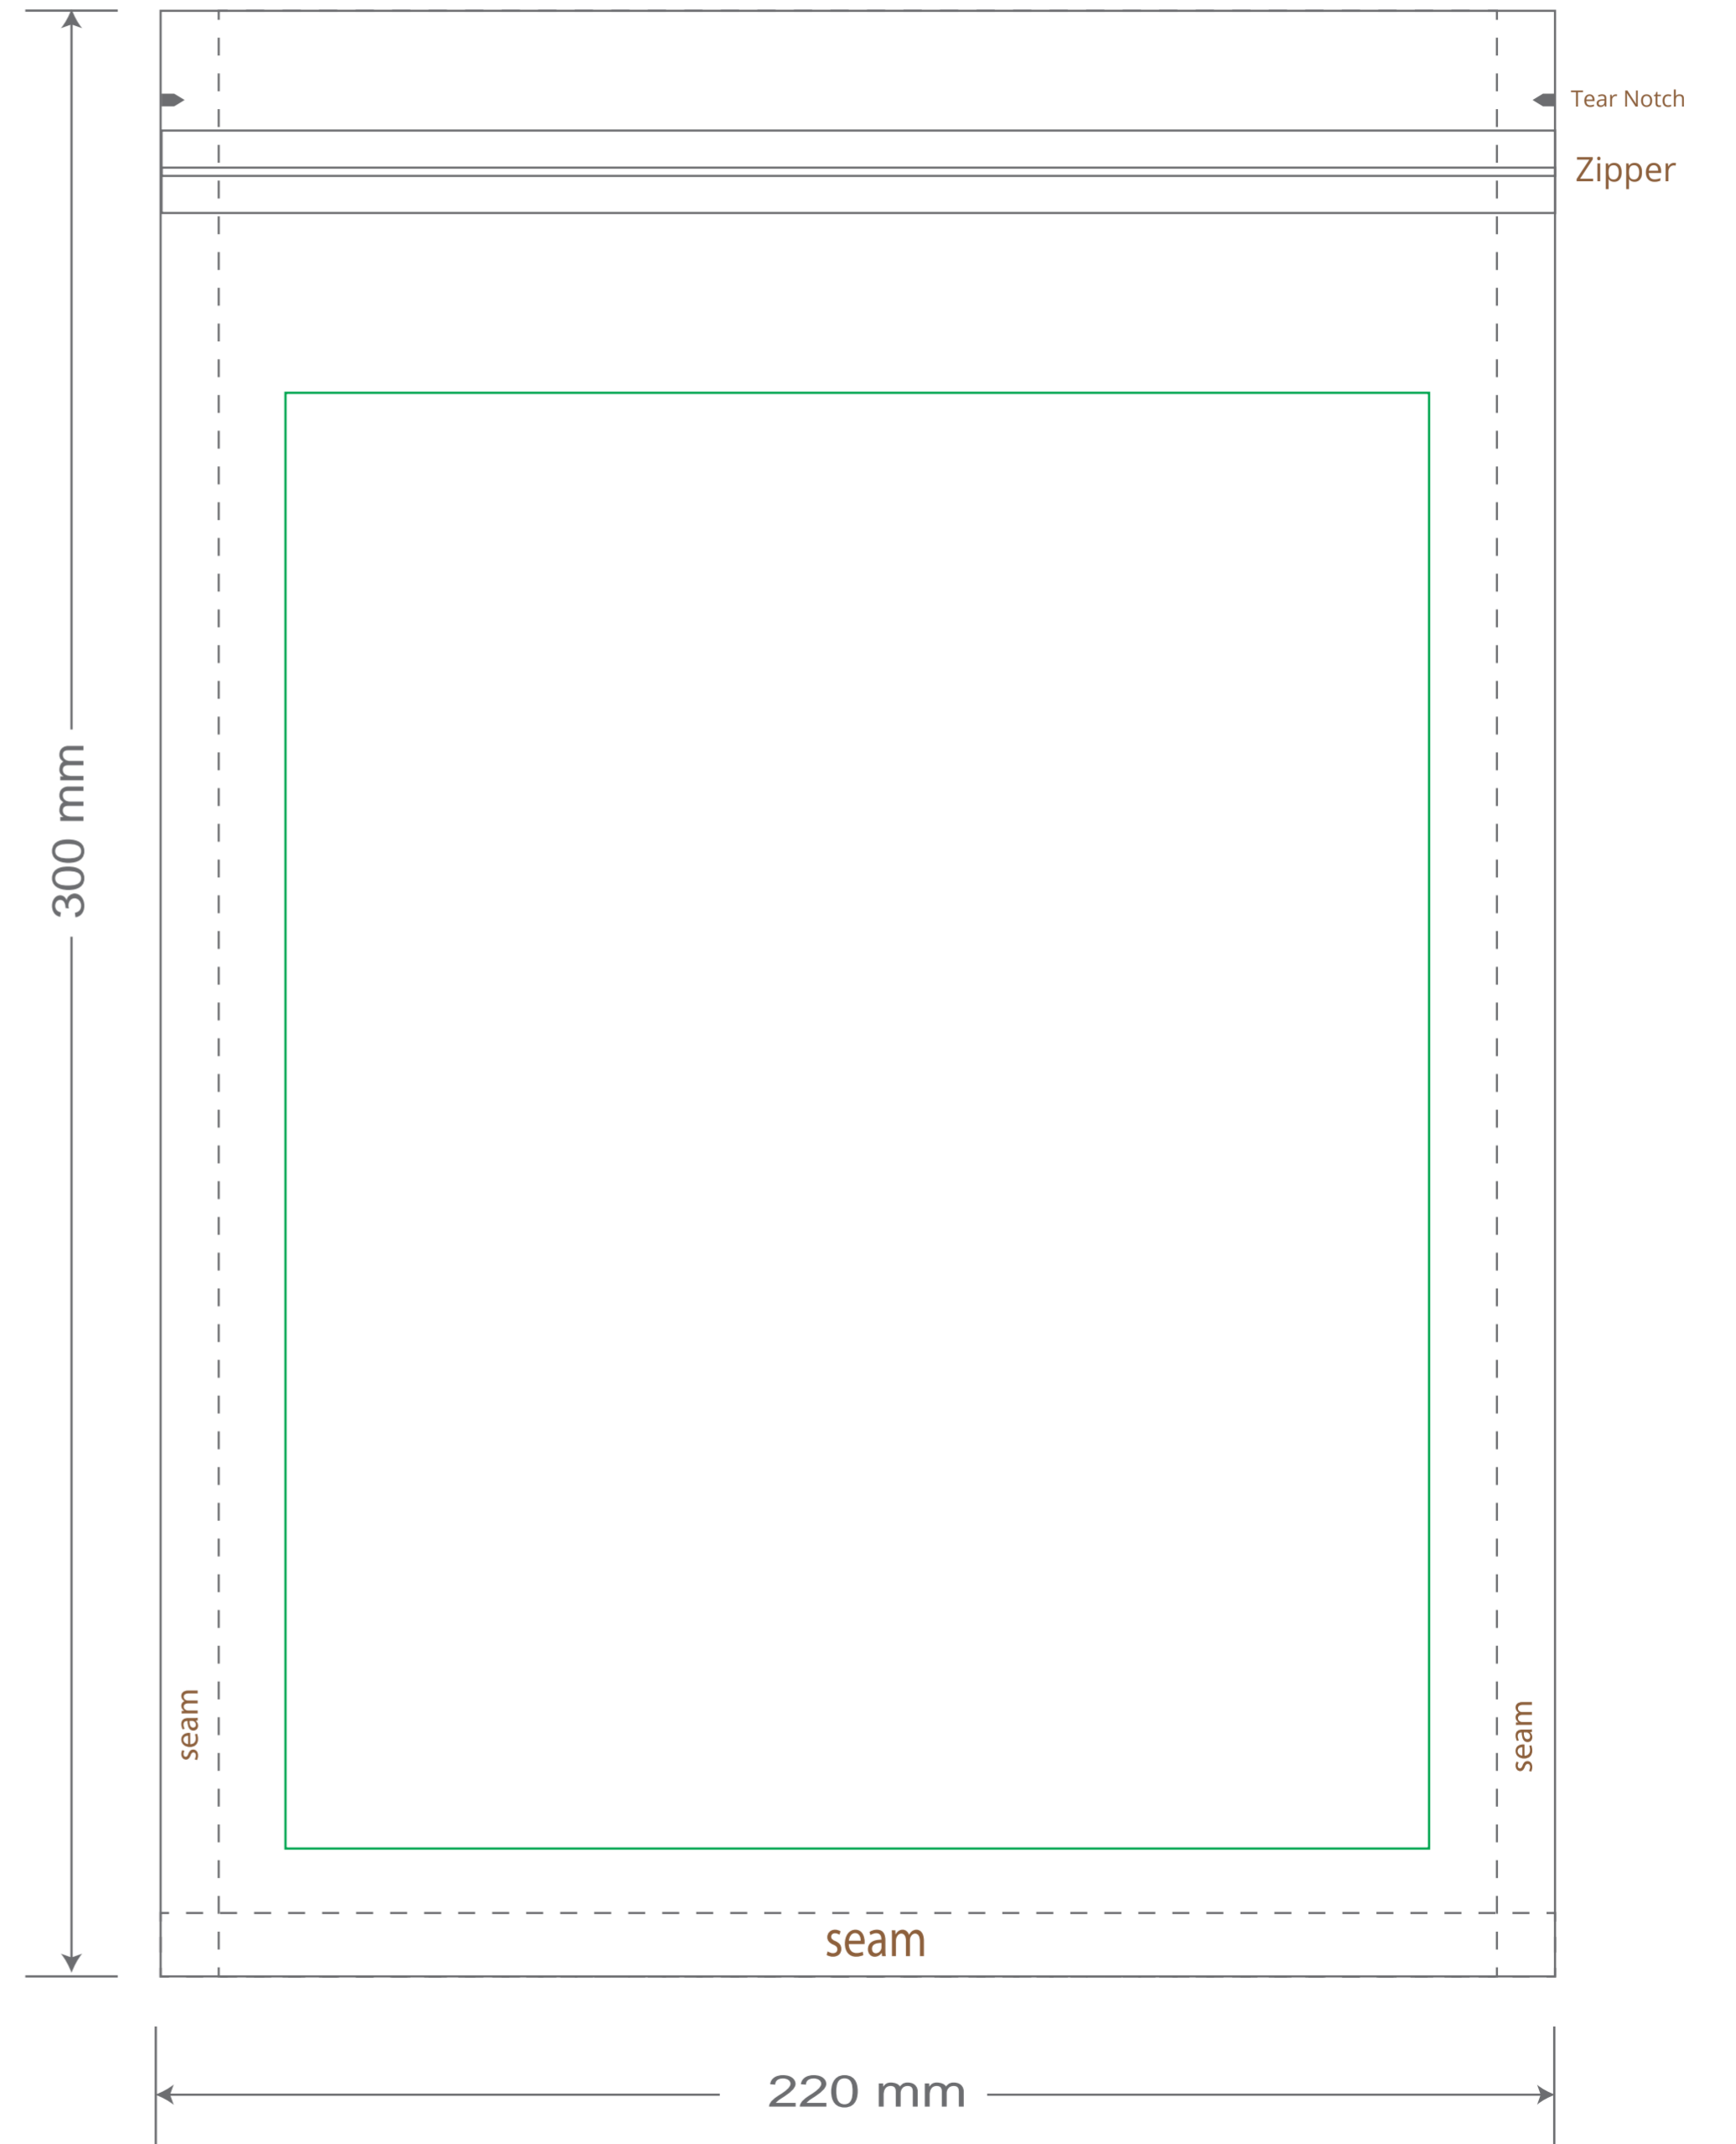

Front

Back

Green area is the bag area is the printing area, artwork with at most 2 colors for silkscreen printing.

Note: In Silkscreen printing Text font size must be bigger than 11pt can be clearly printed.