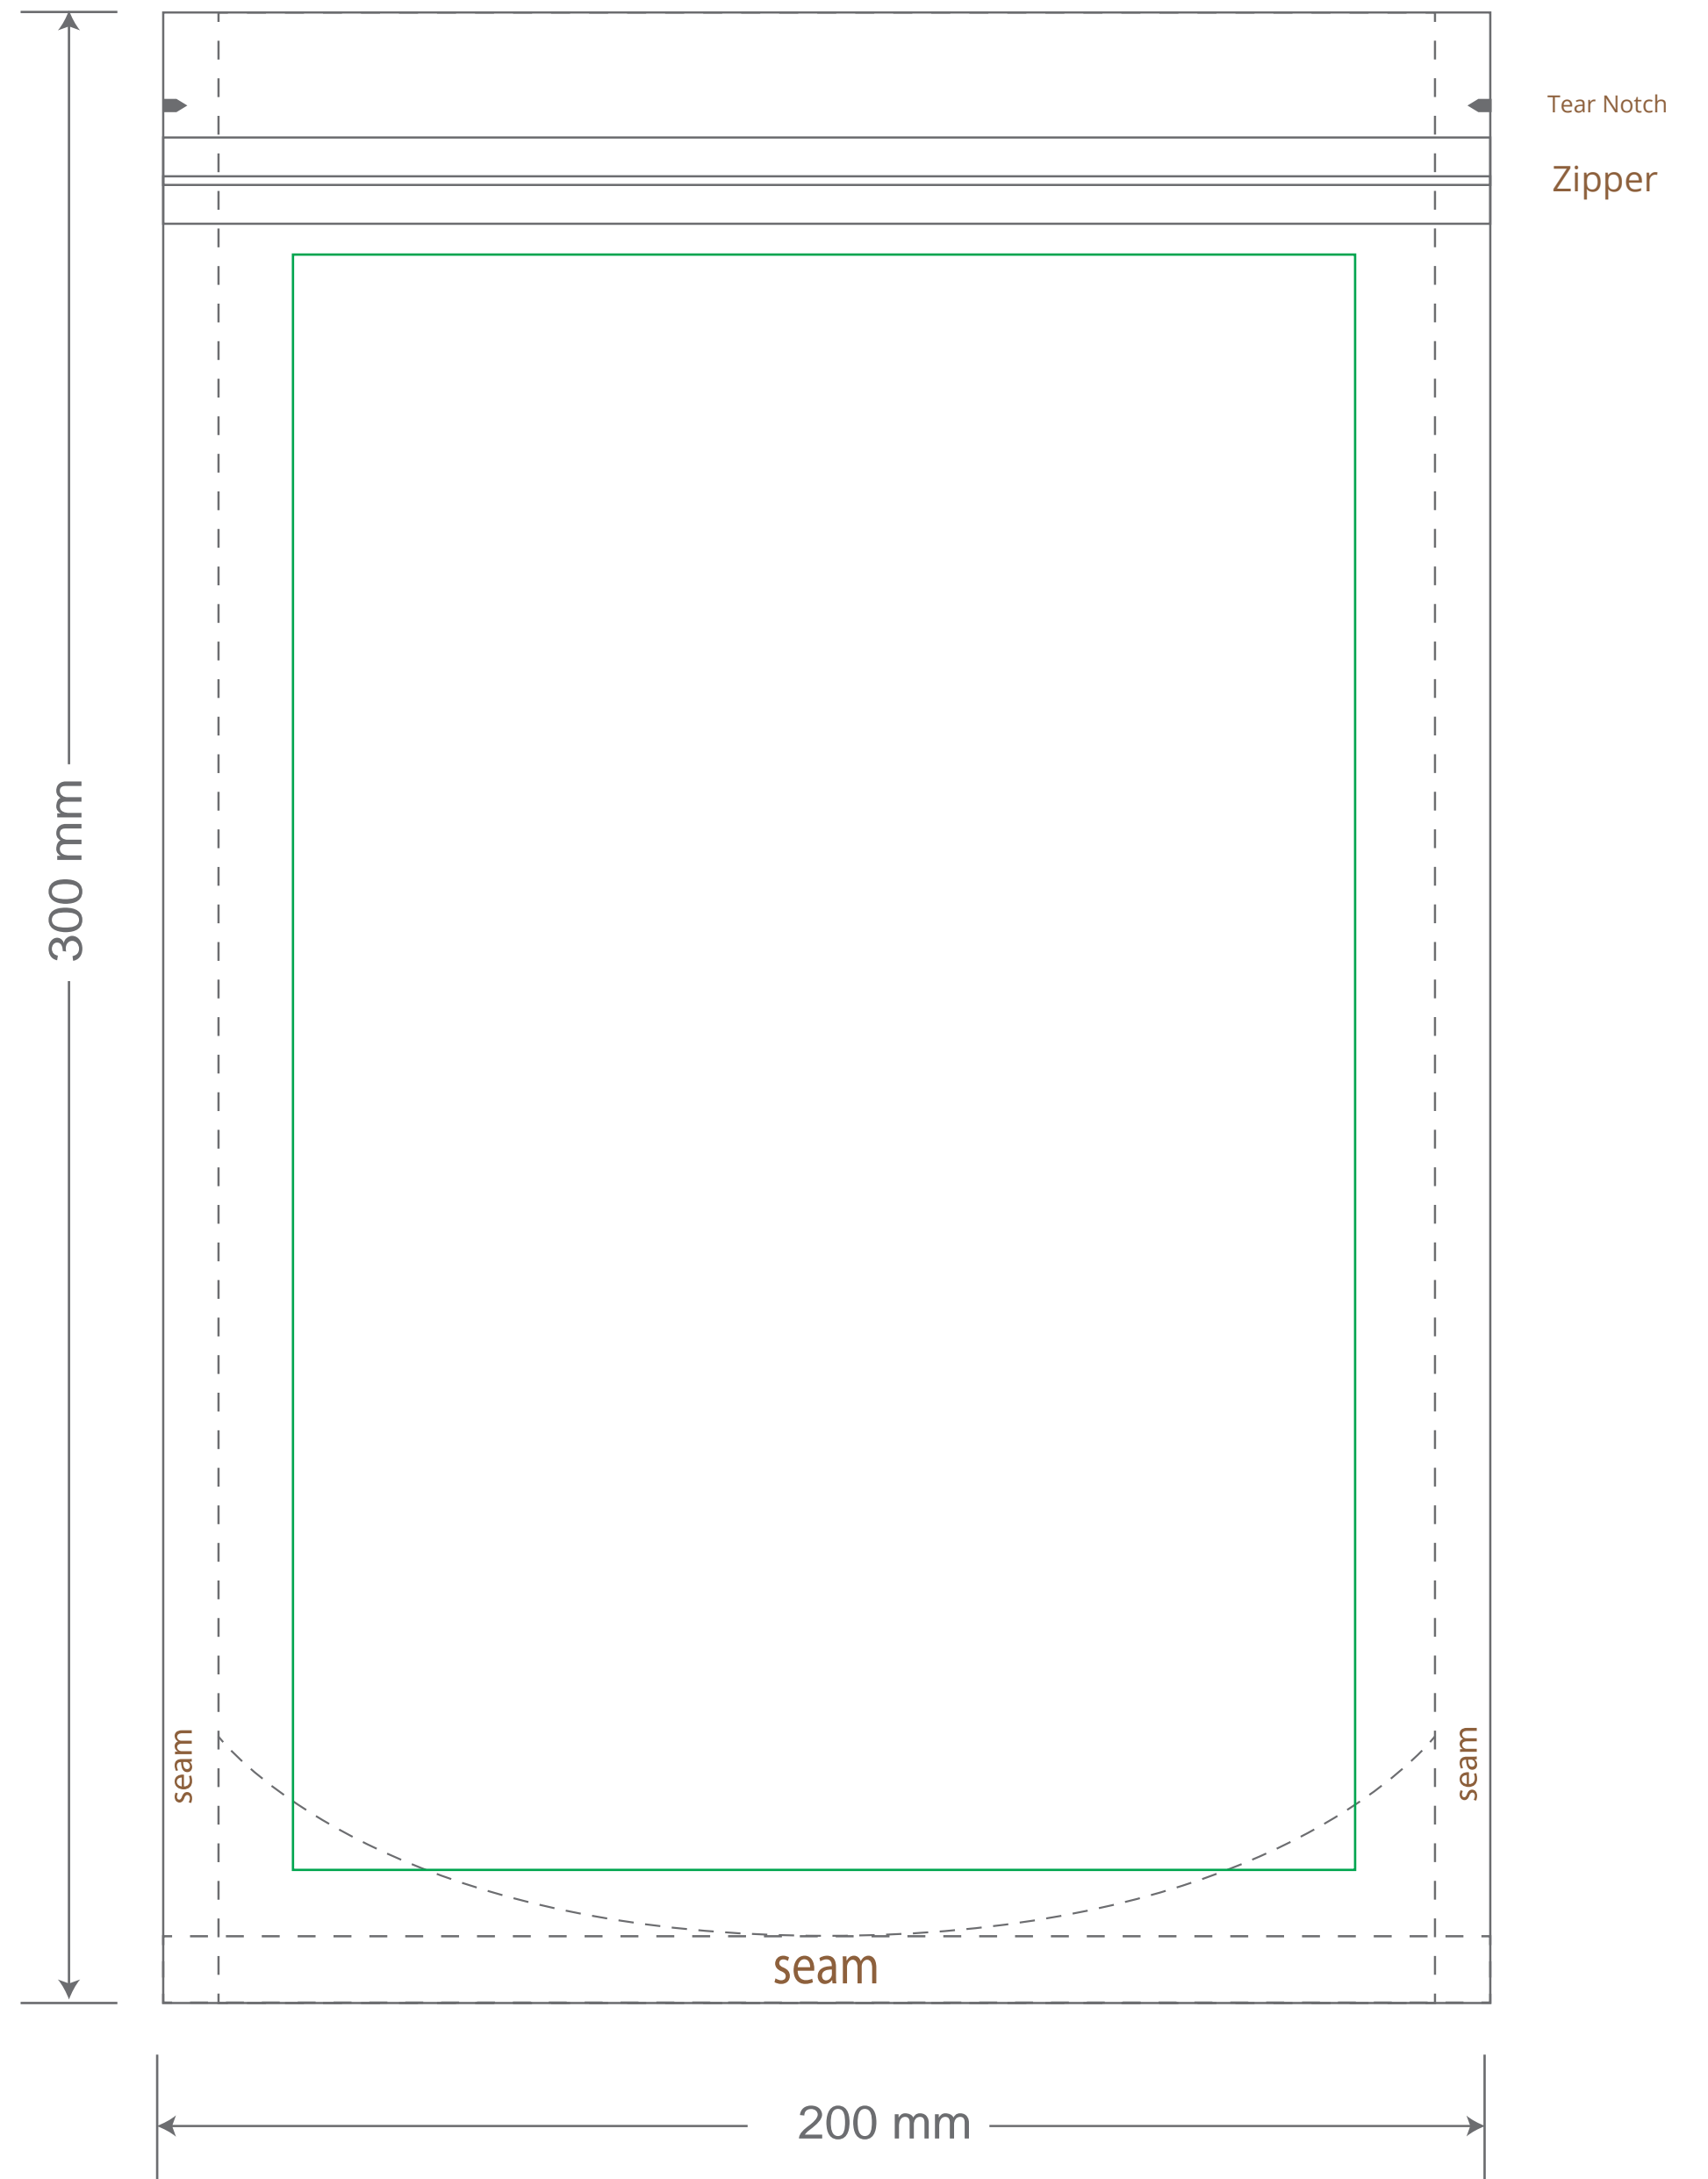

# Front

# Back

Green area is the bag area is the printing area, artwork with at most 2 colors for silkscreen printing.

Note: In Silkscreen printing Text font size must be bigger than 11pt can be clearly printed.