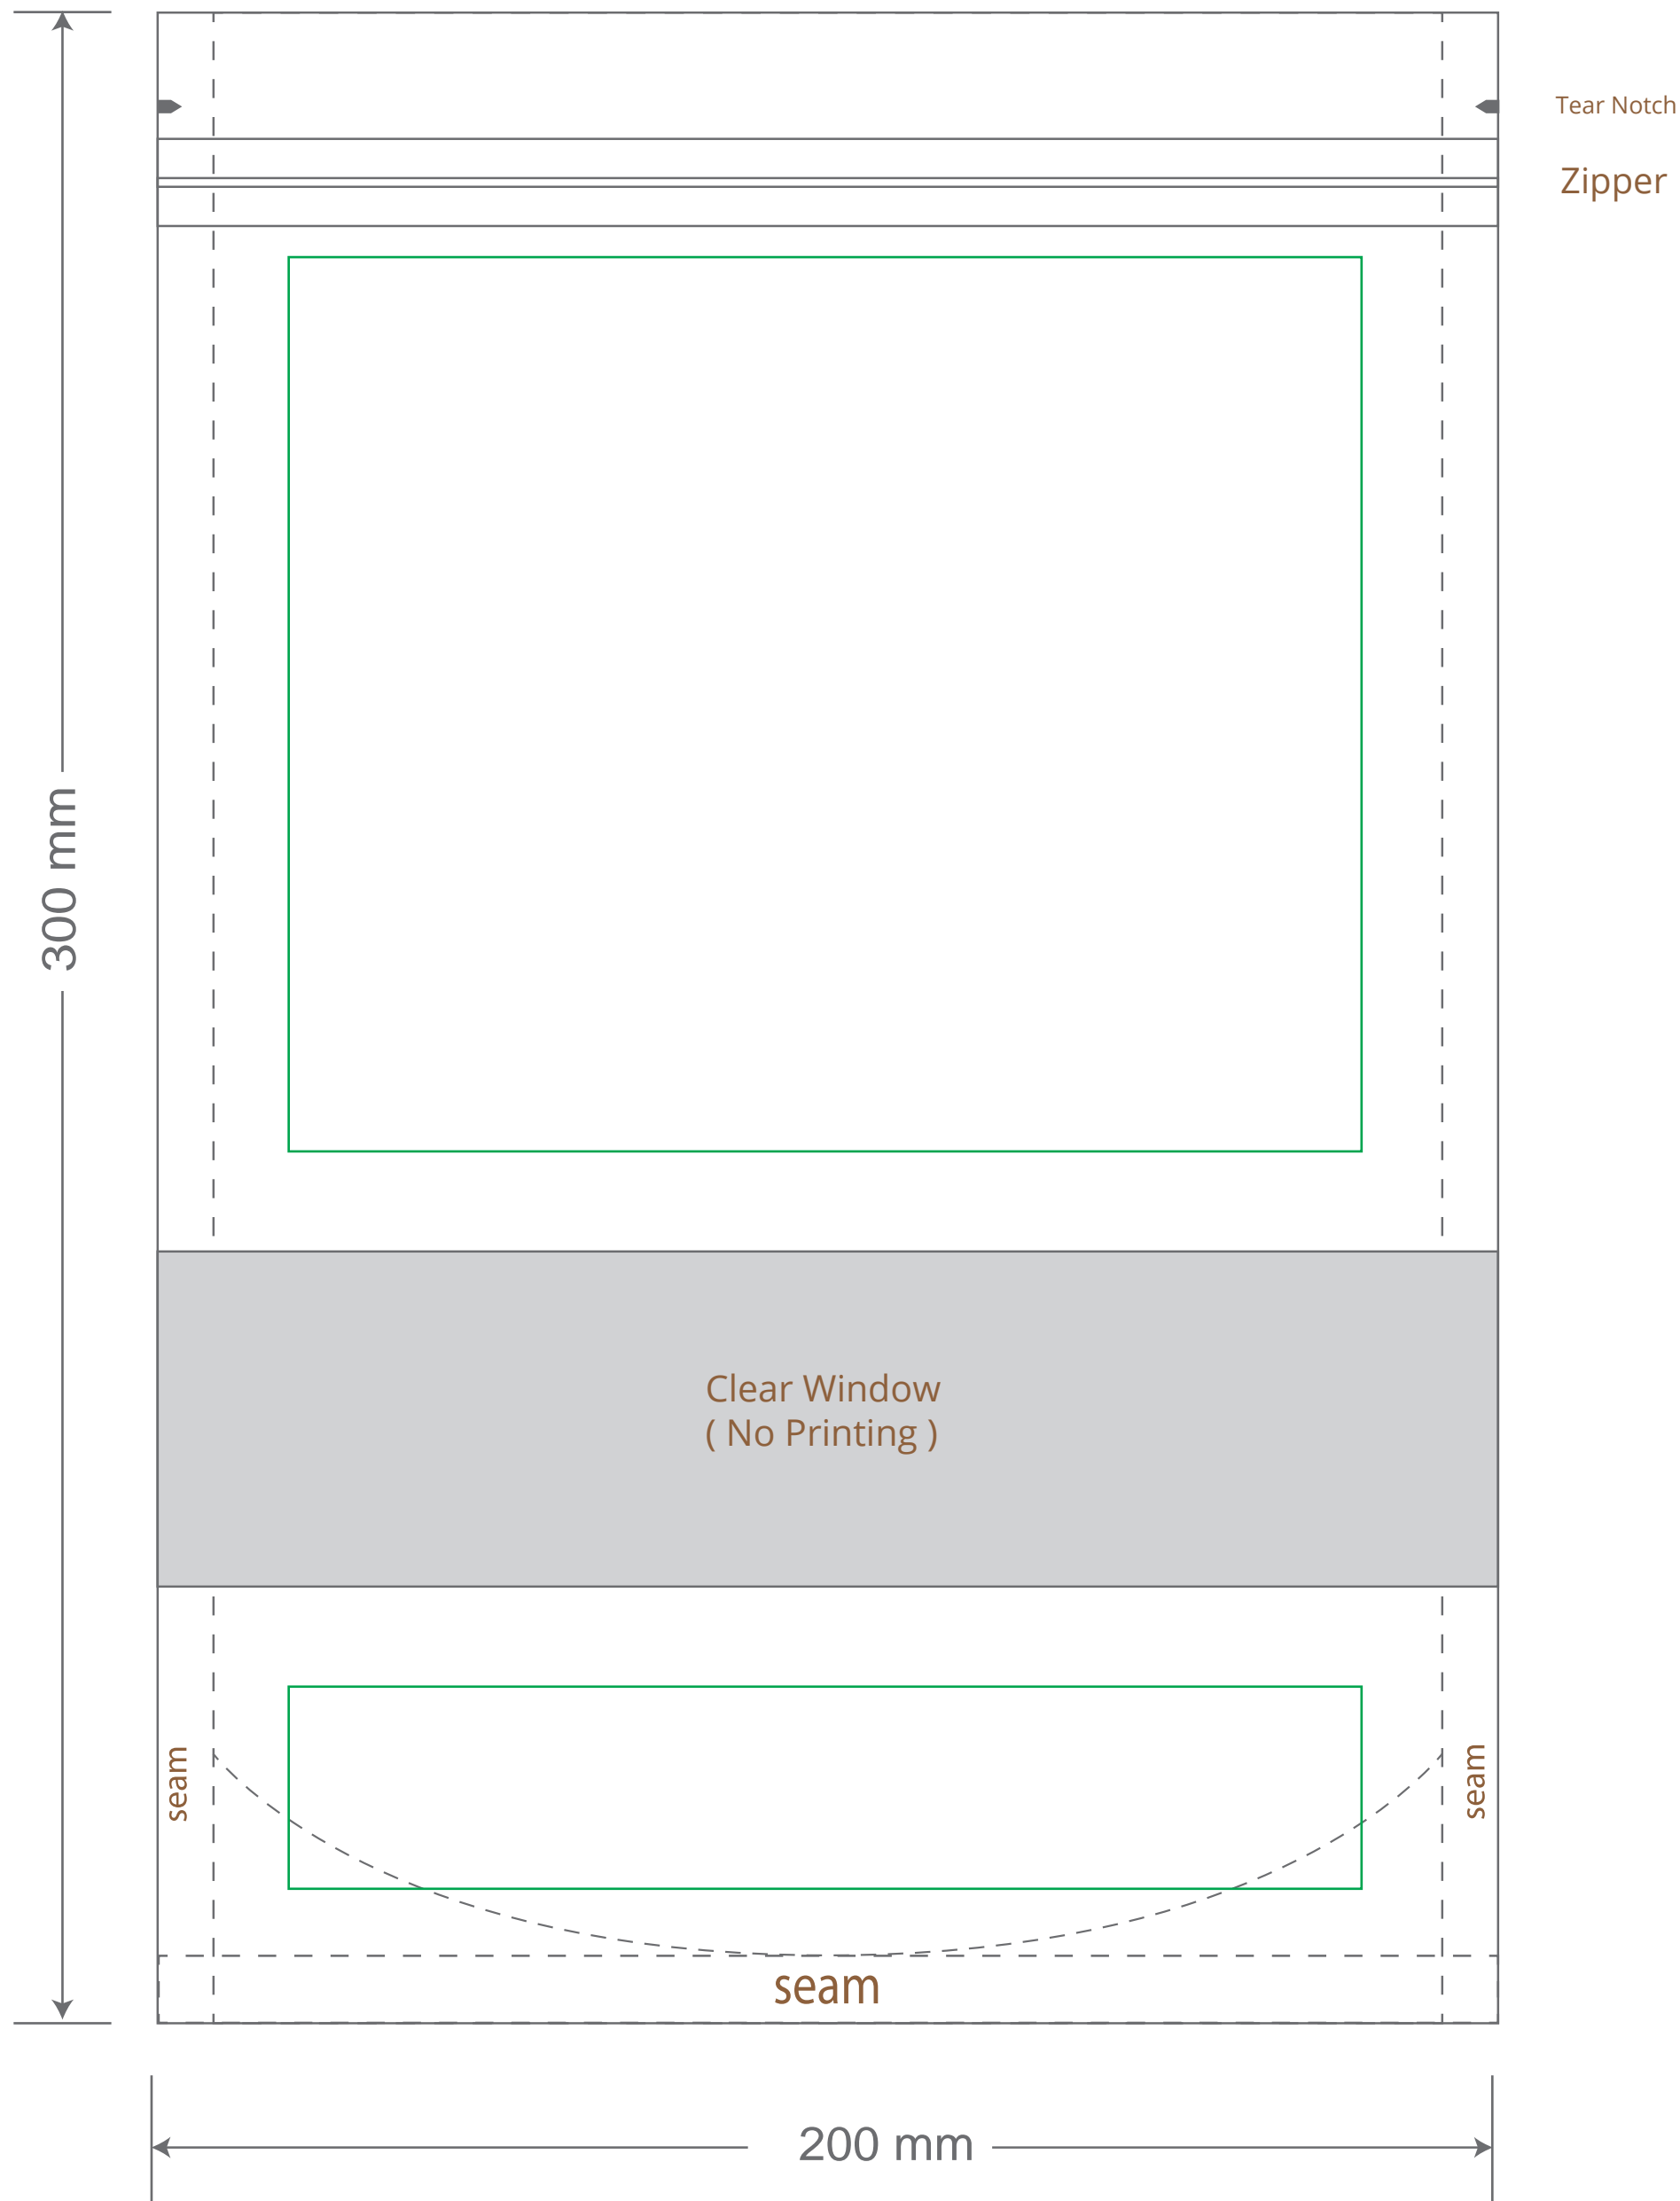

# Front

# Back

Green area is the bag area is the printing area, artwork with at most 2 colors for silkscreen printing.

Note: In Silkscreen printing Text font size must be bigger than 11pt can be clearly printed.