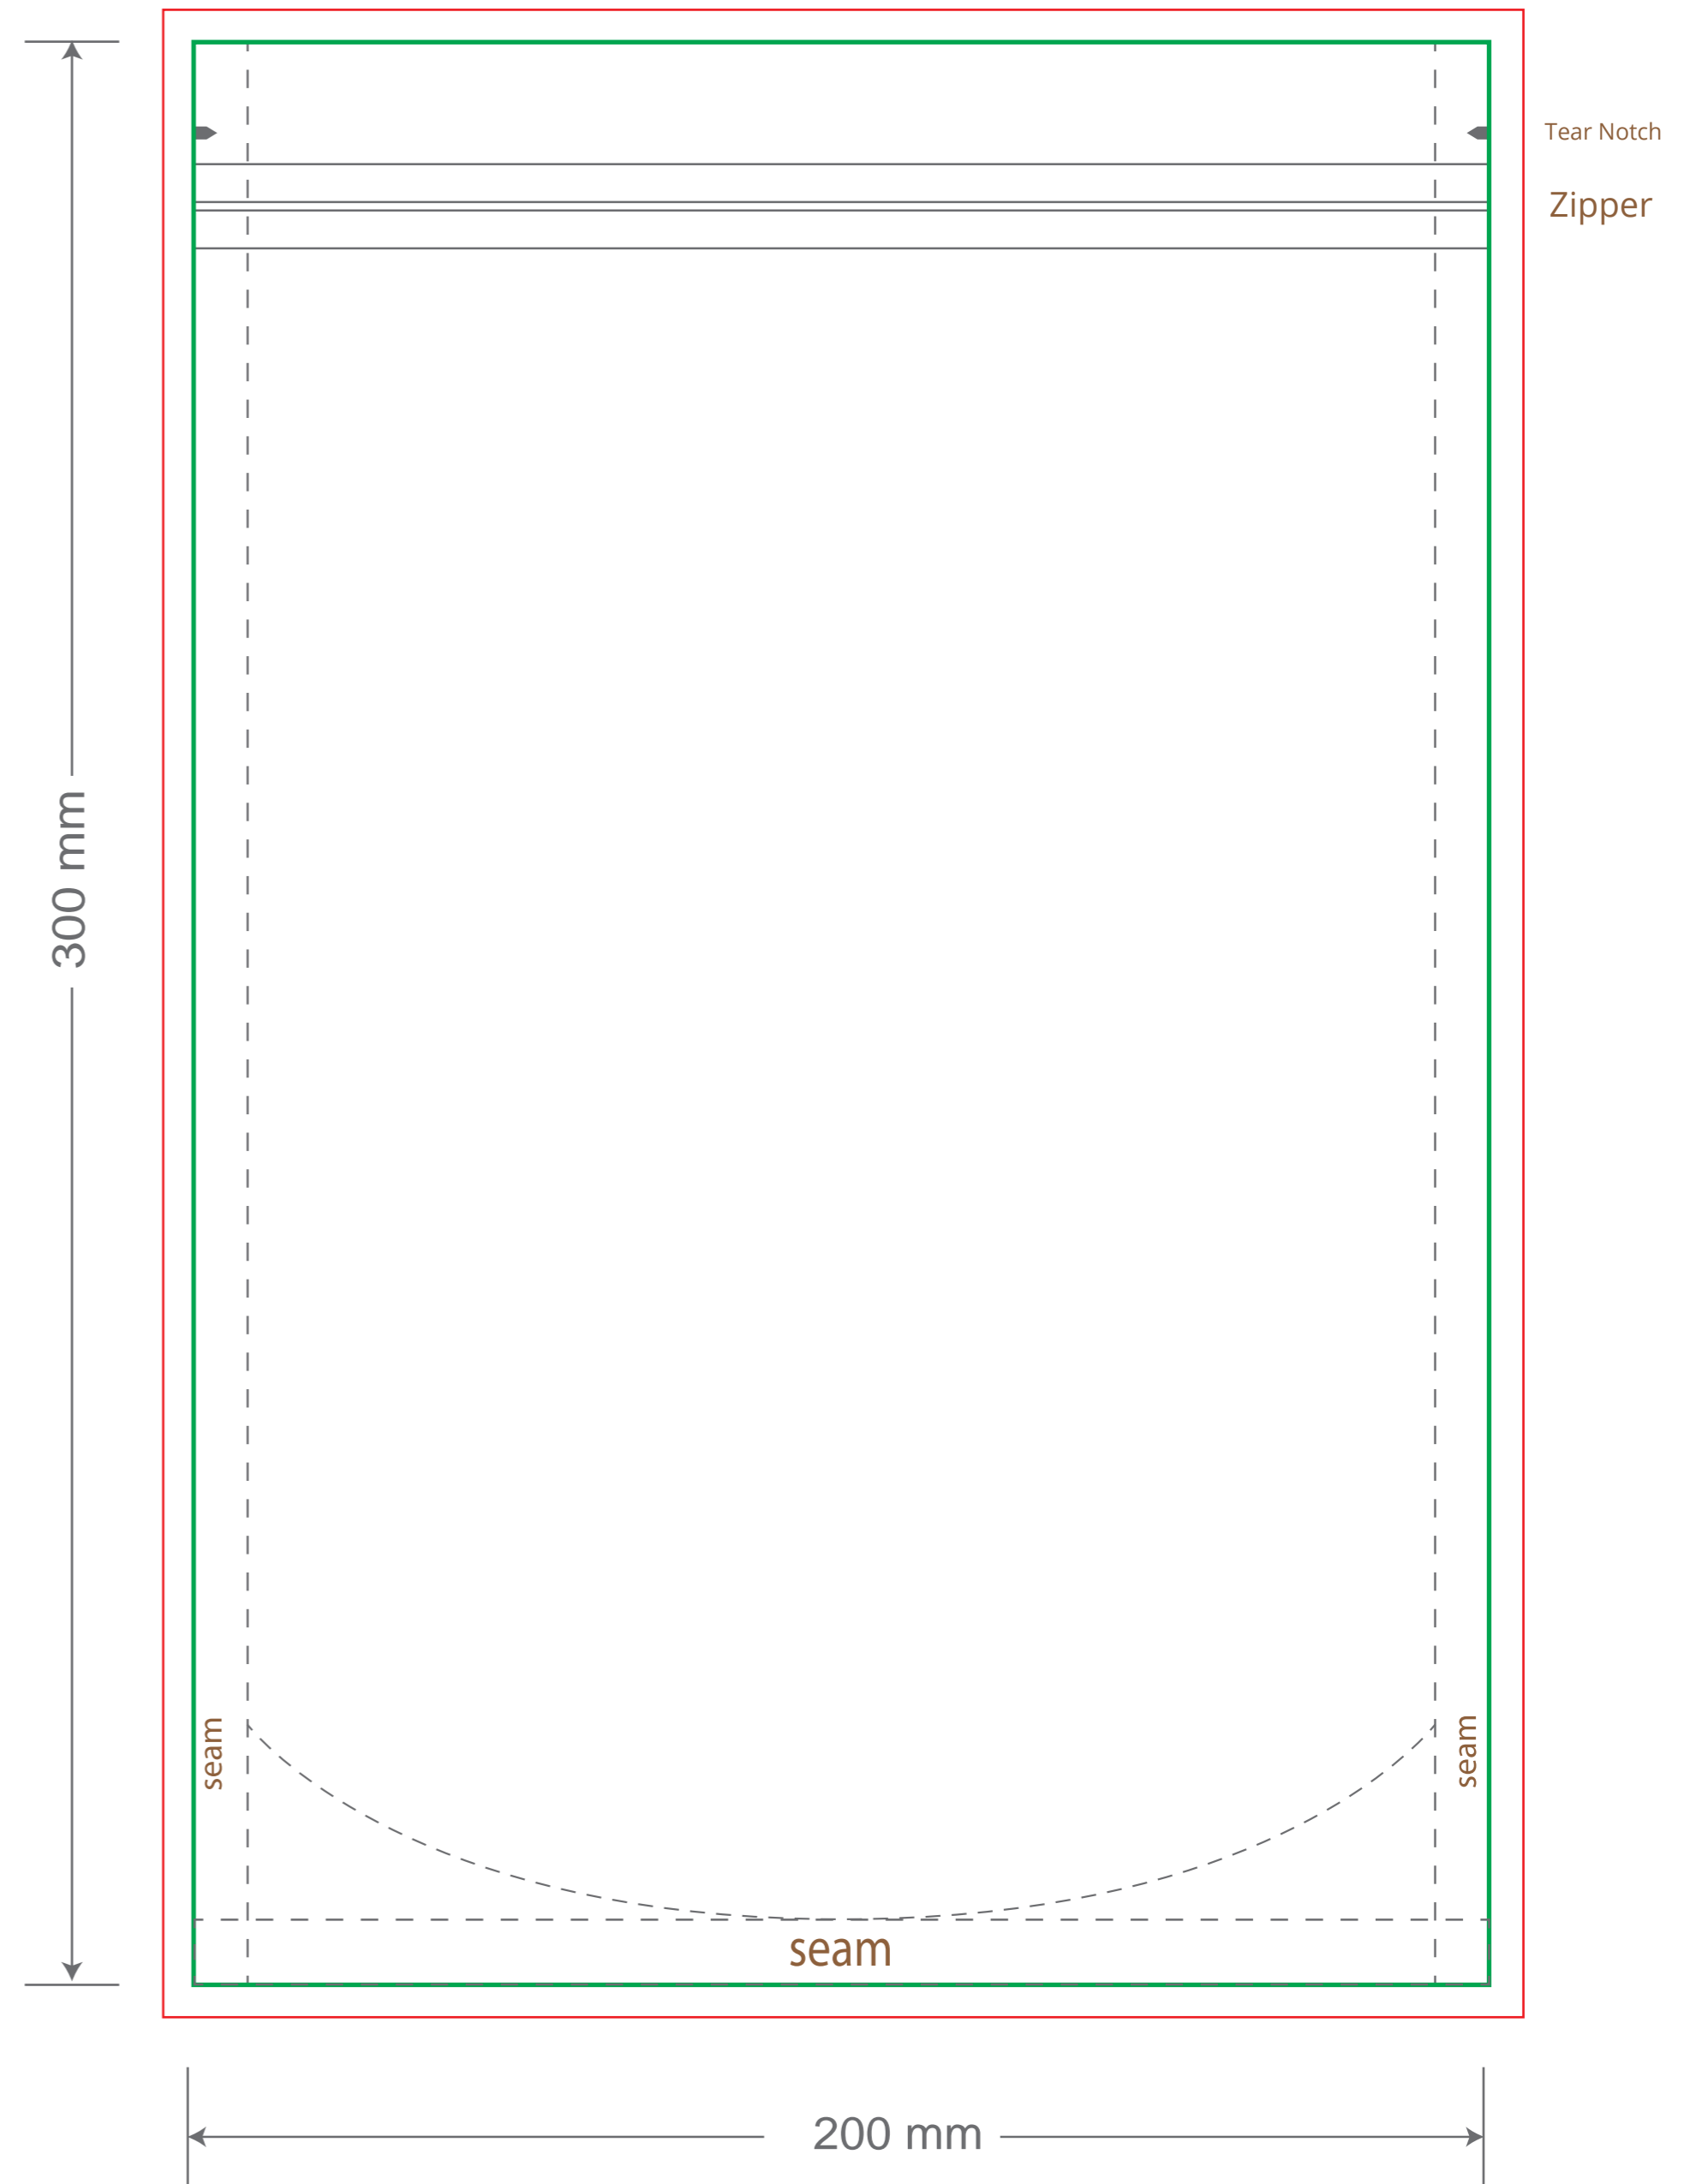

Front

Back

Green area is the bag area can with printing, except the window area.

Red area is the bleed area, please extend your artwork outside the green area within the red area.