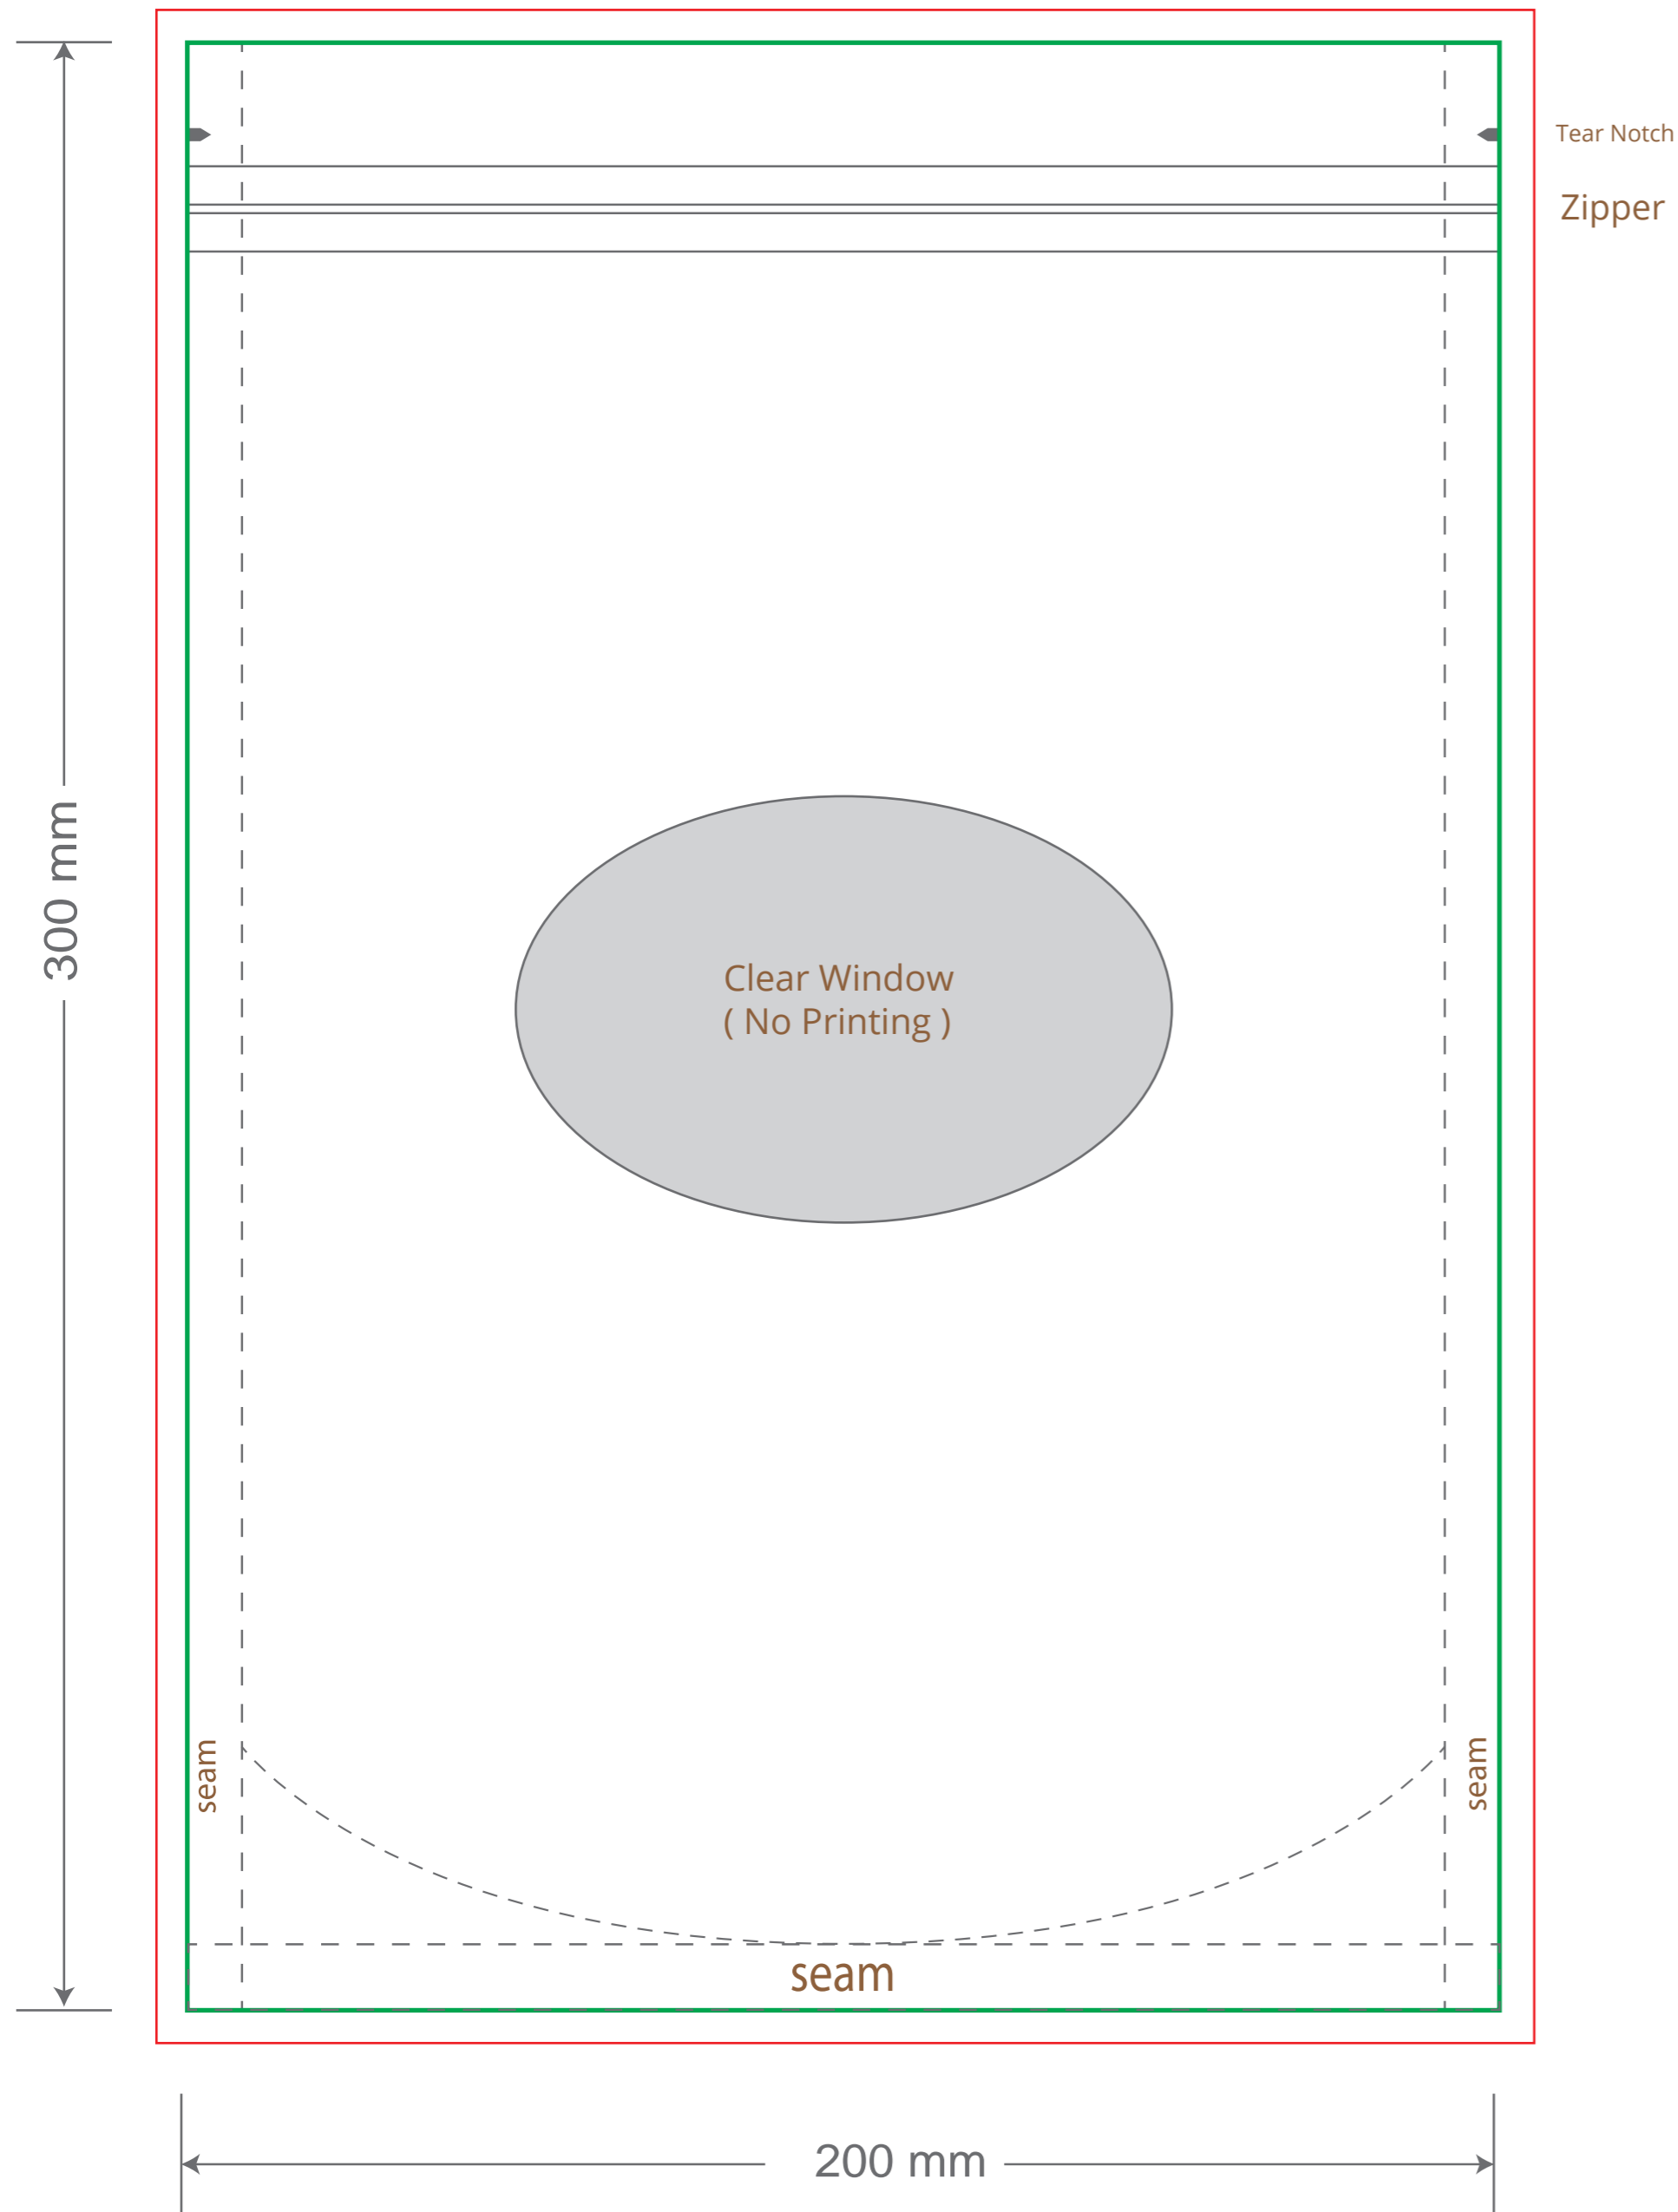

Front

Back

Green area is the bag area can with printing, except the window area.

Red area is the bleed area, please extend your artwork outside the green area within the red area.