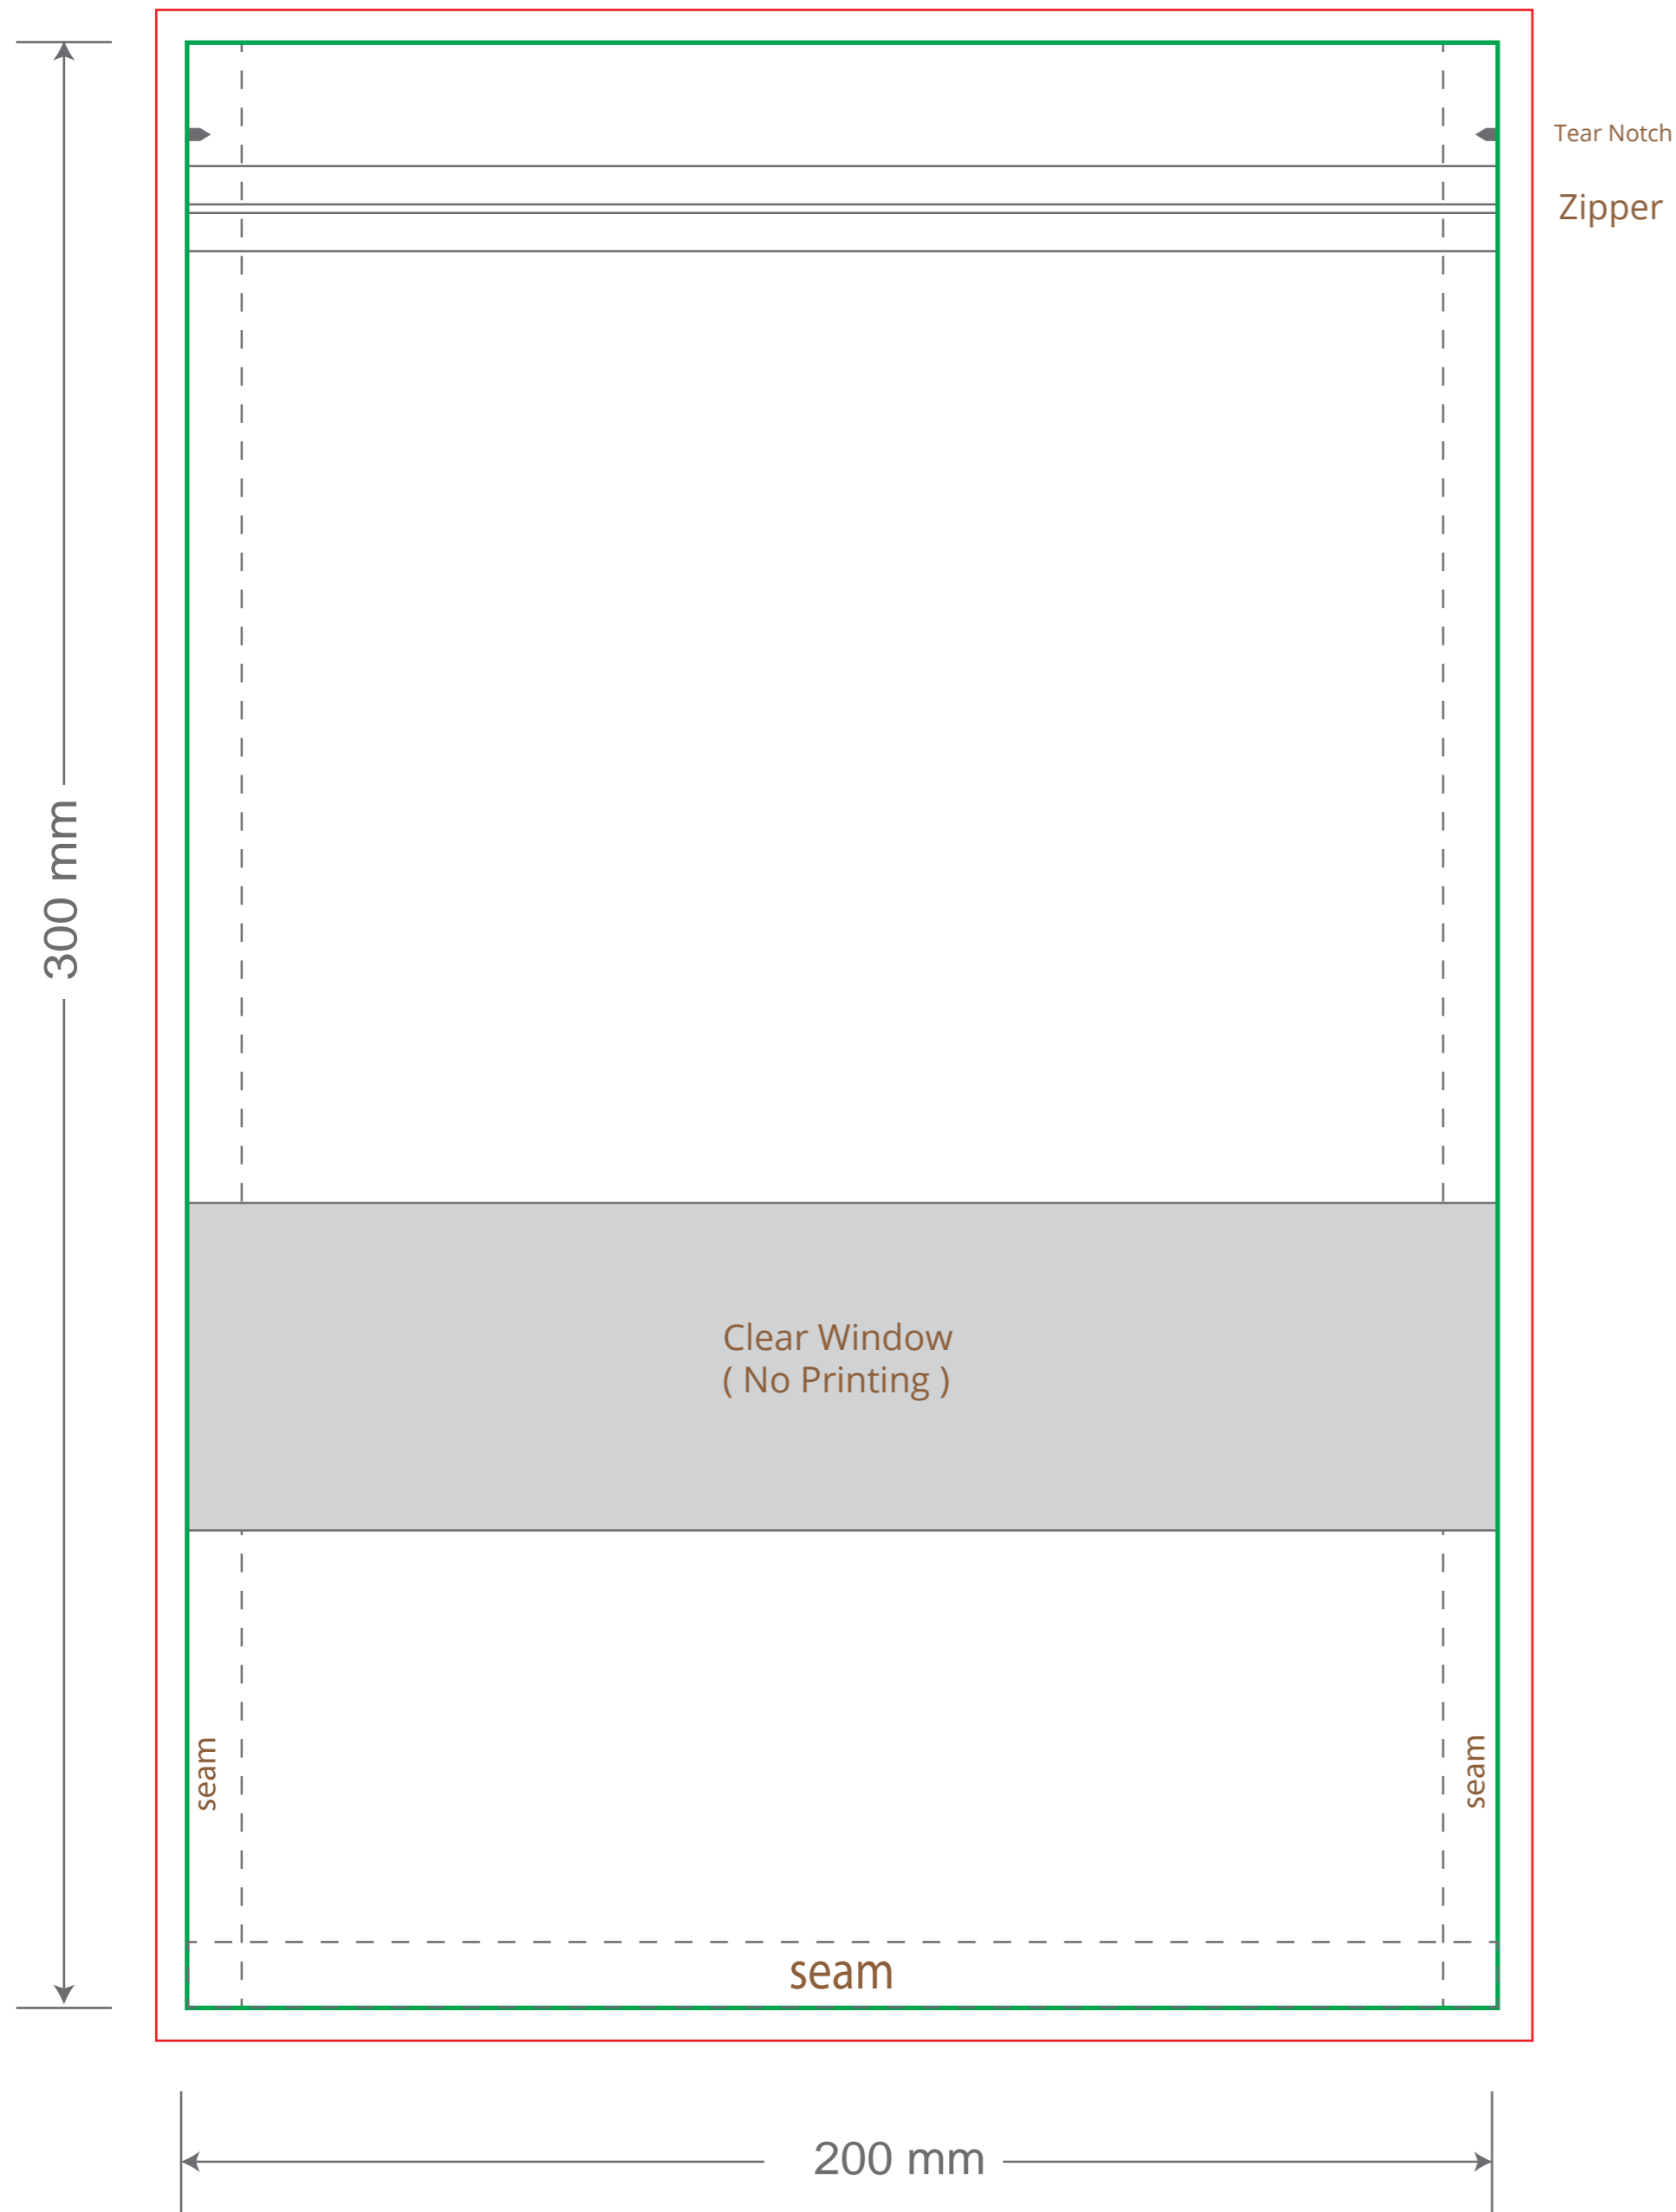

Front

Back

Green area is the bag area can with printing, except the window area.

Red area is the bleed area, please extend your artwork outside the green area within the red area.