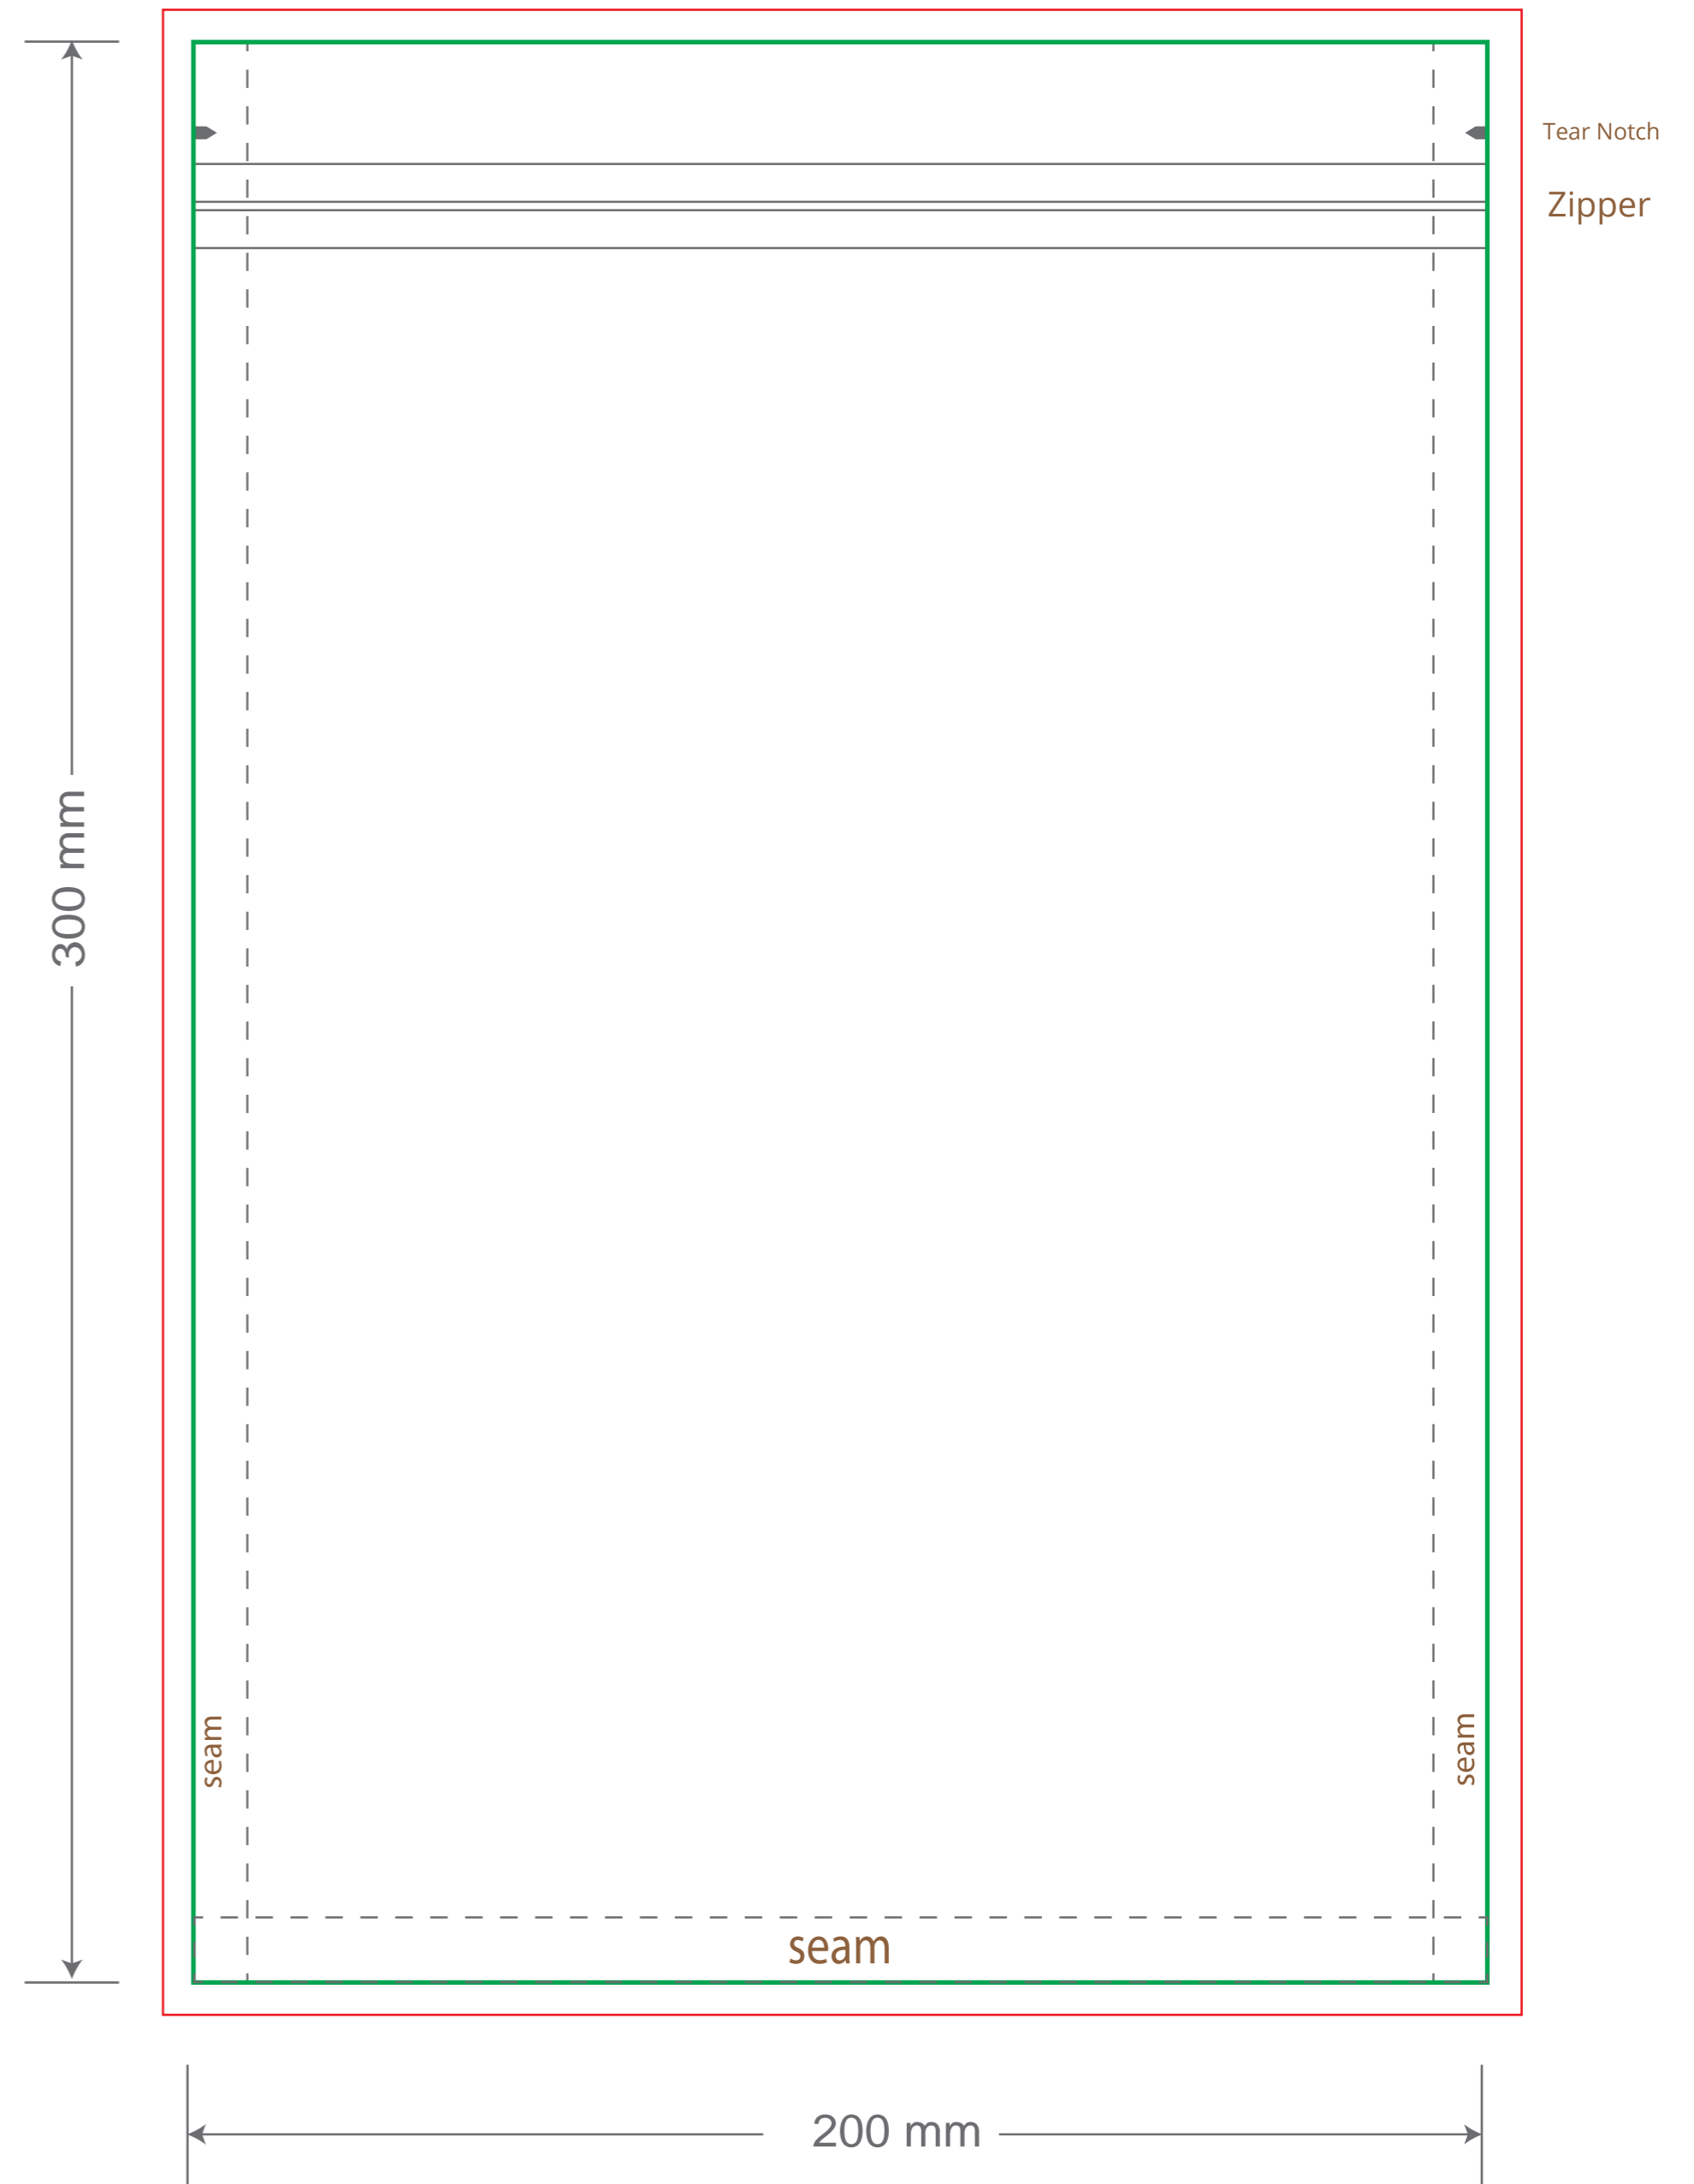

Front

Back

Green area is the bag area can with printing, except the window area.

Red area is the bleed area, please extend your artwork outside the green area within the red area.