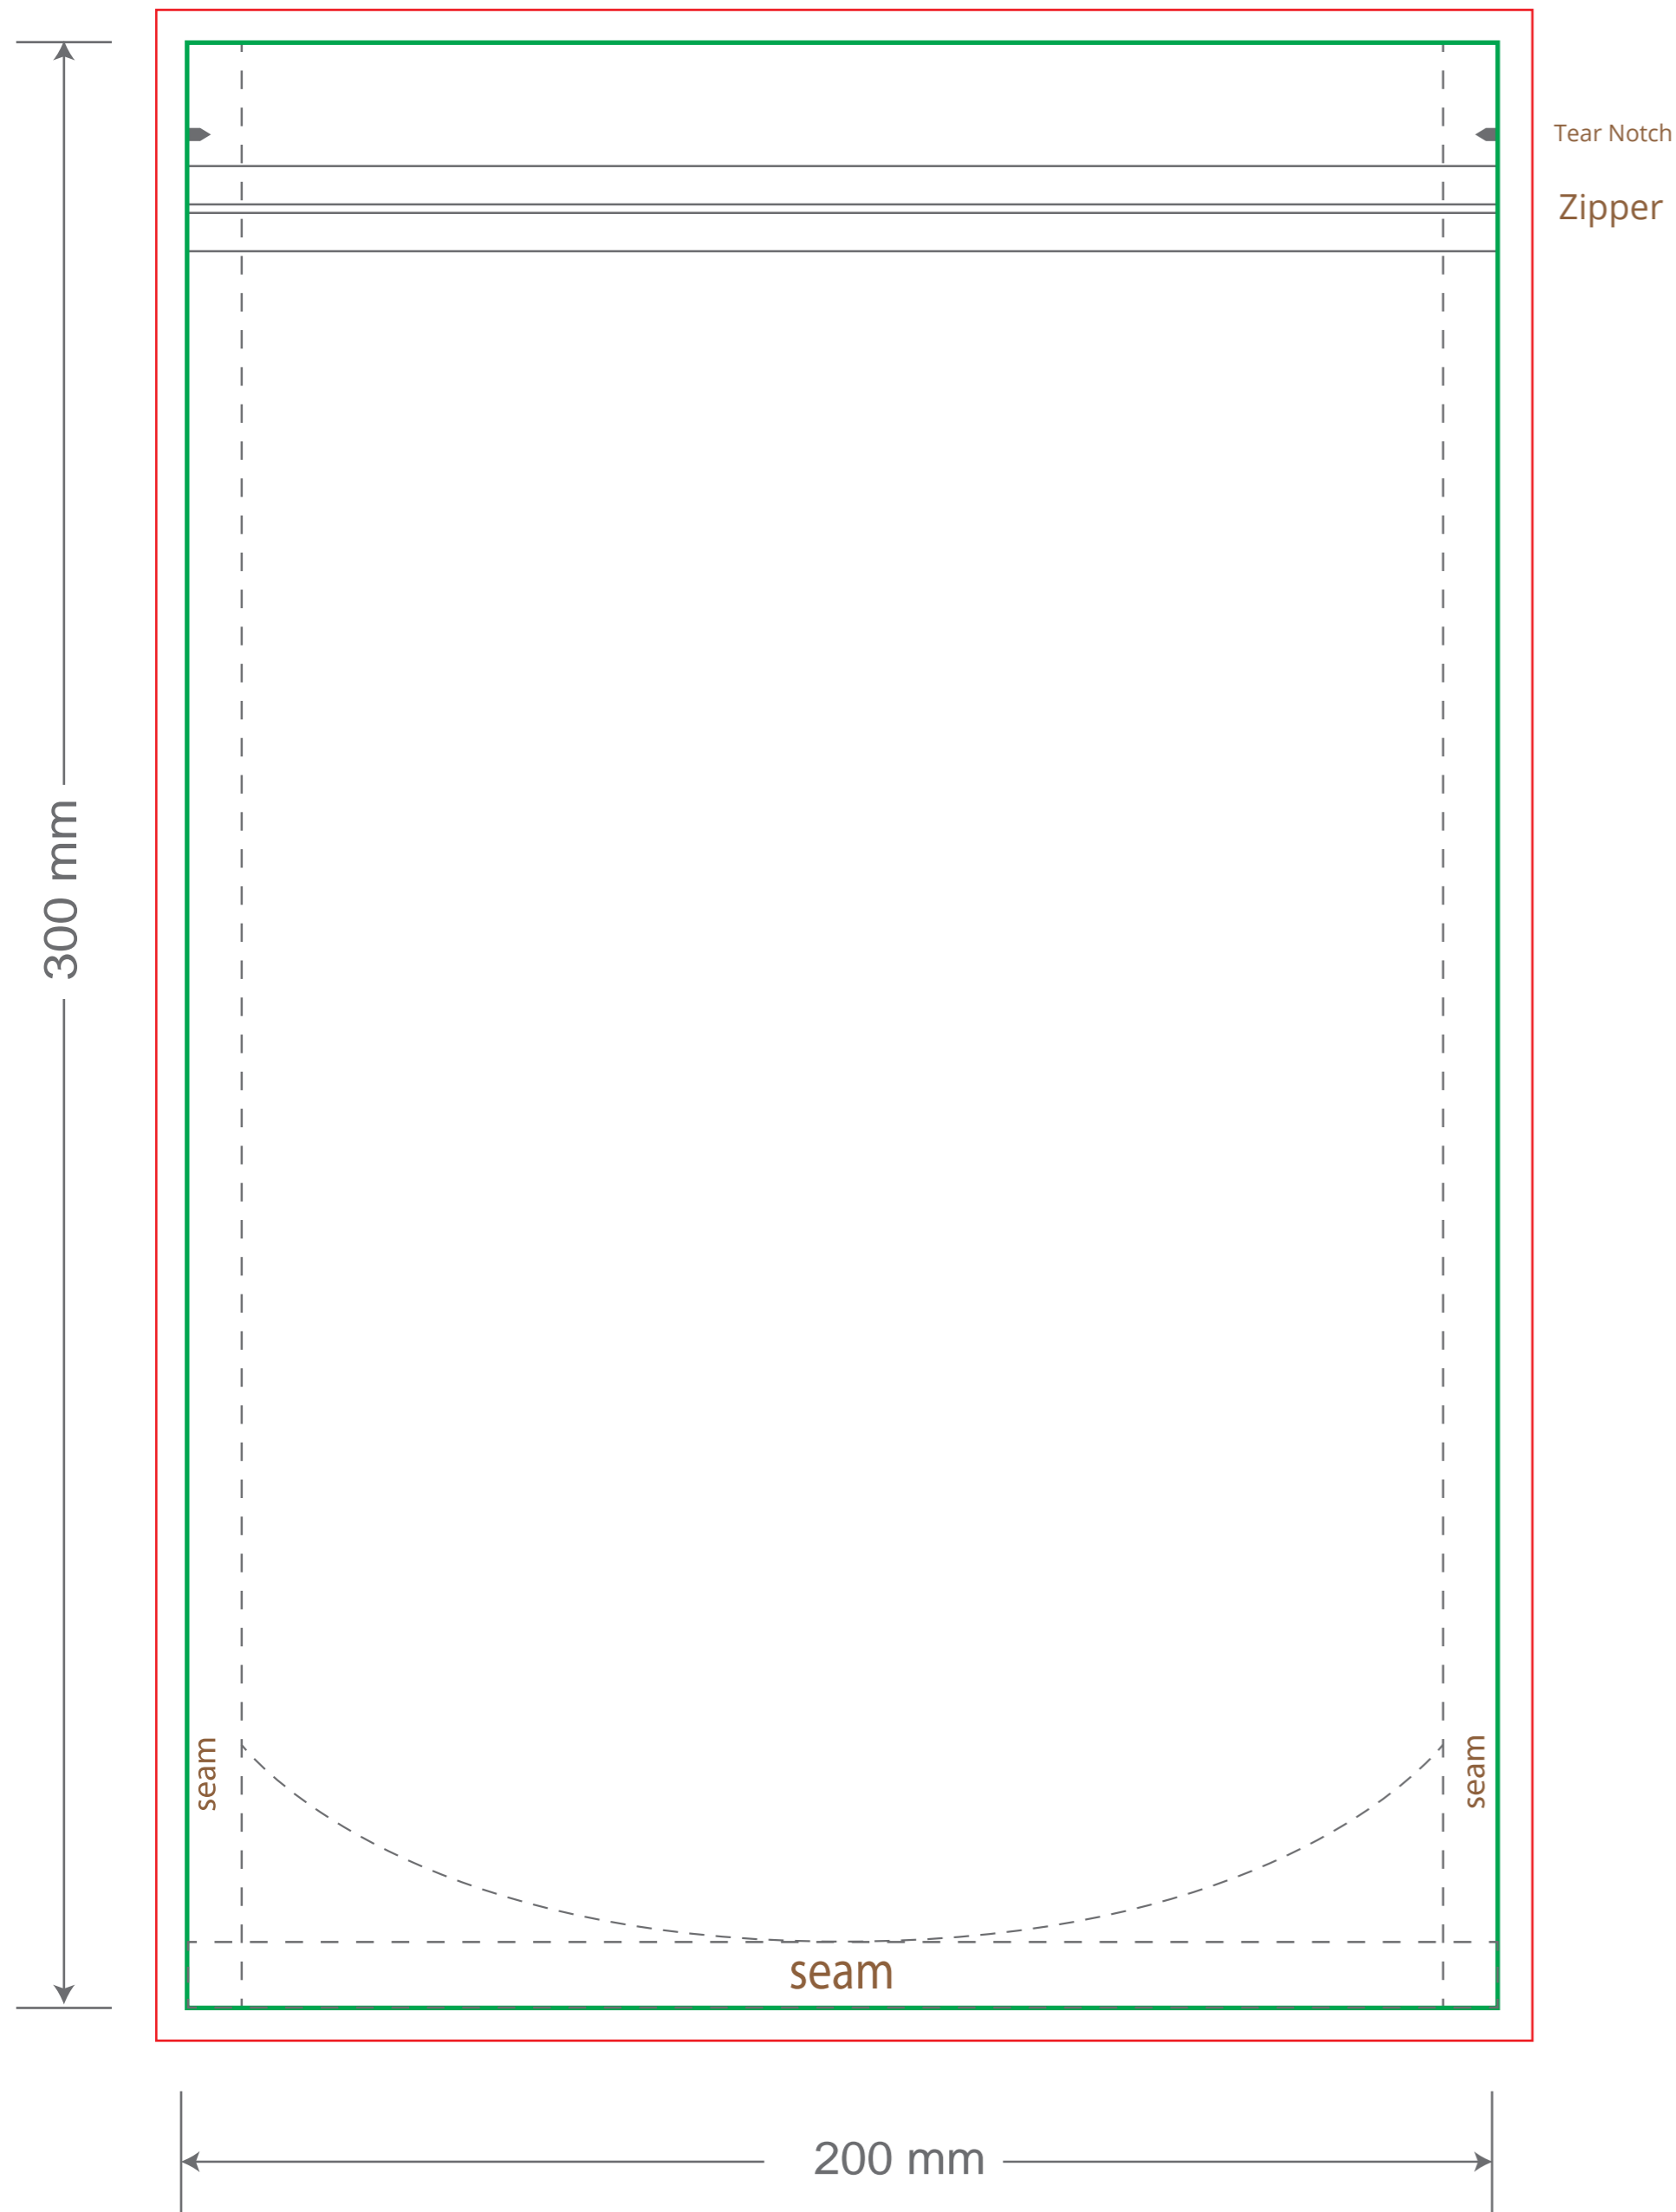

Front

Back

Green area is the bag area can with printing, except the window area.

Red area is the bleed area, please extend your artwork outside the green area within the red area.