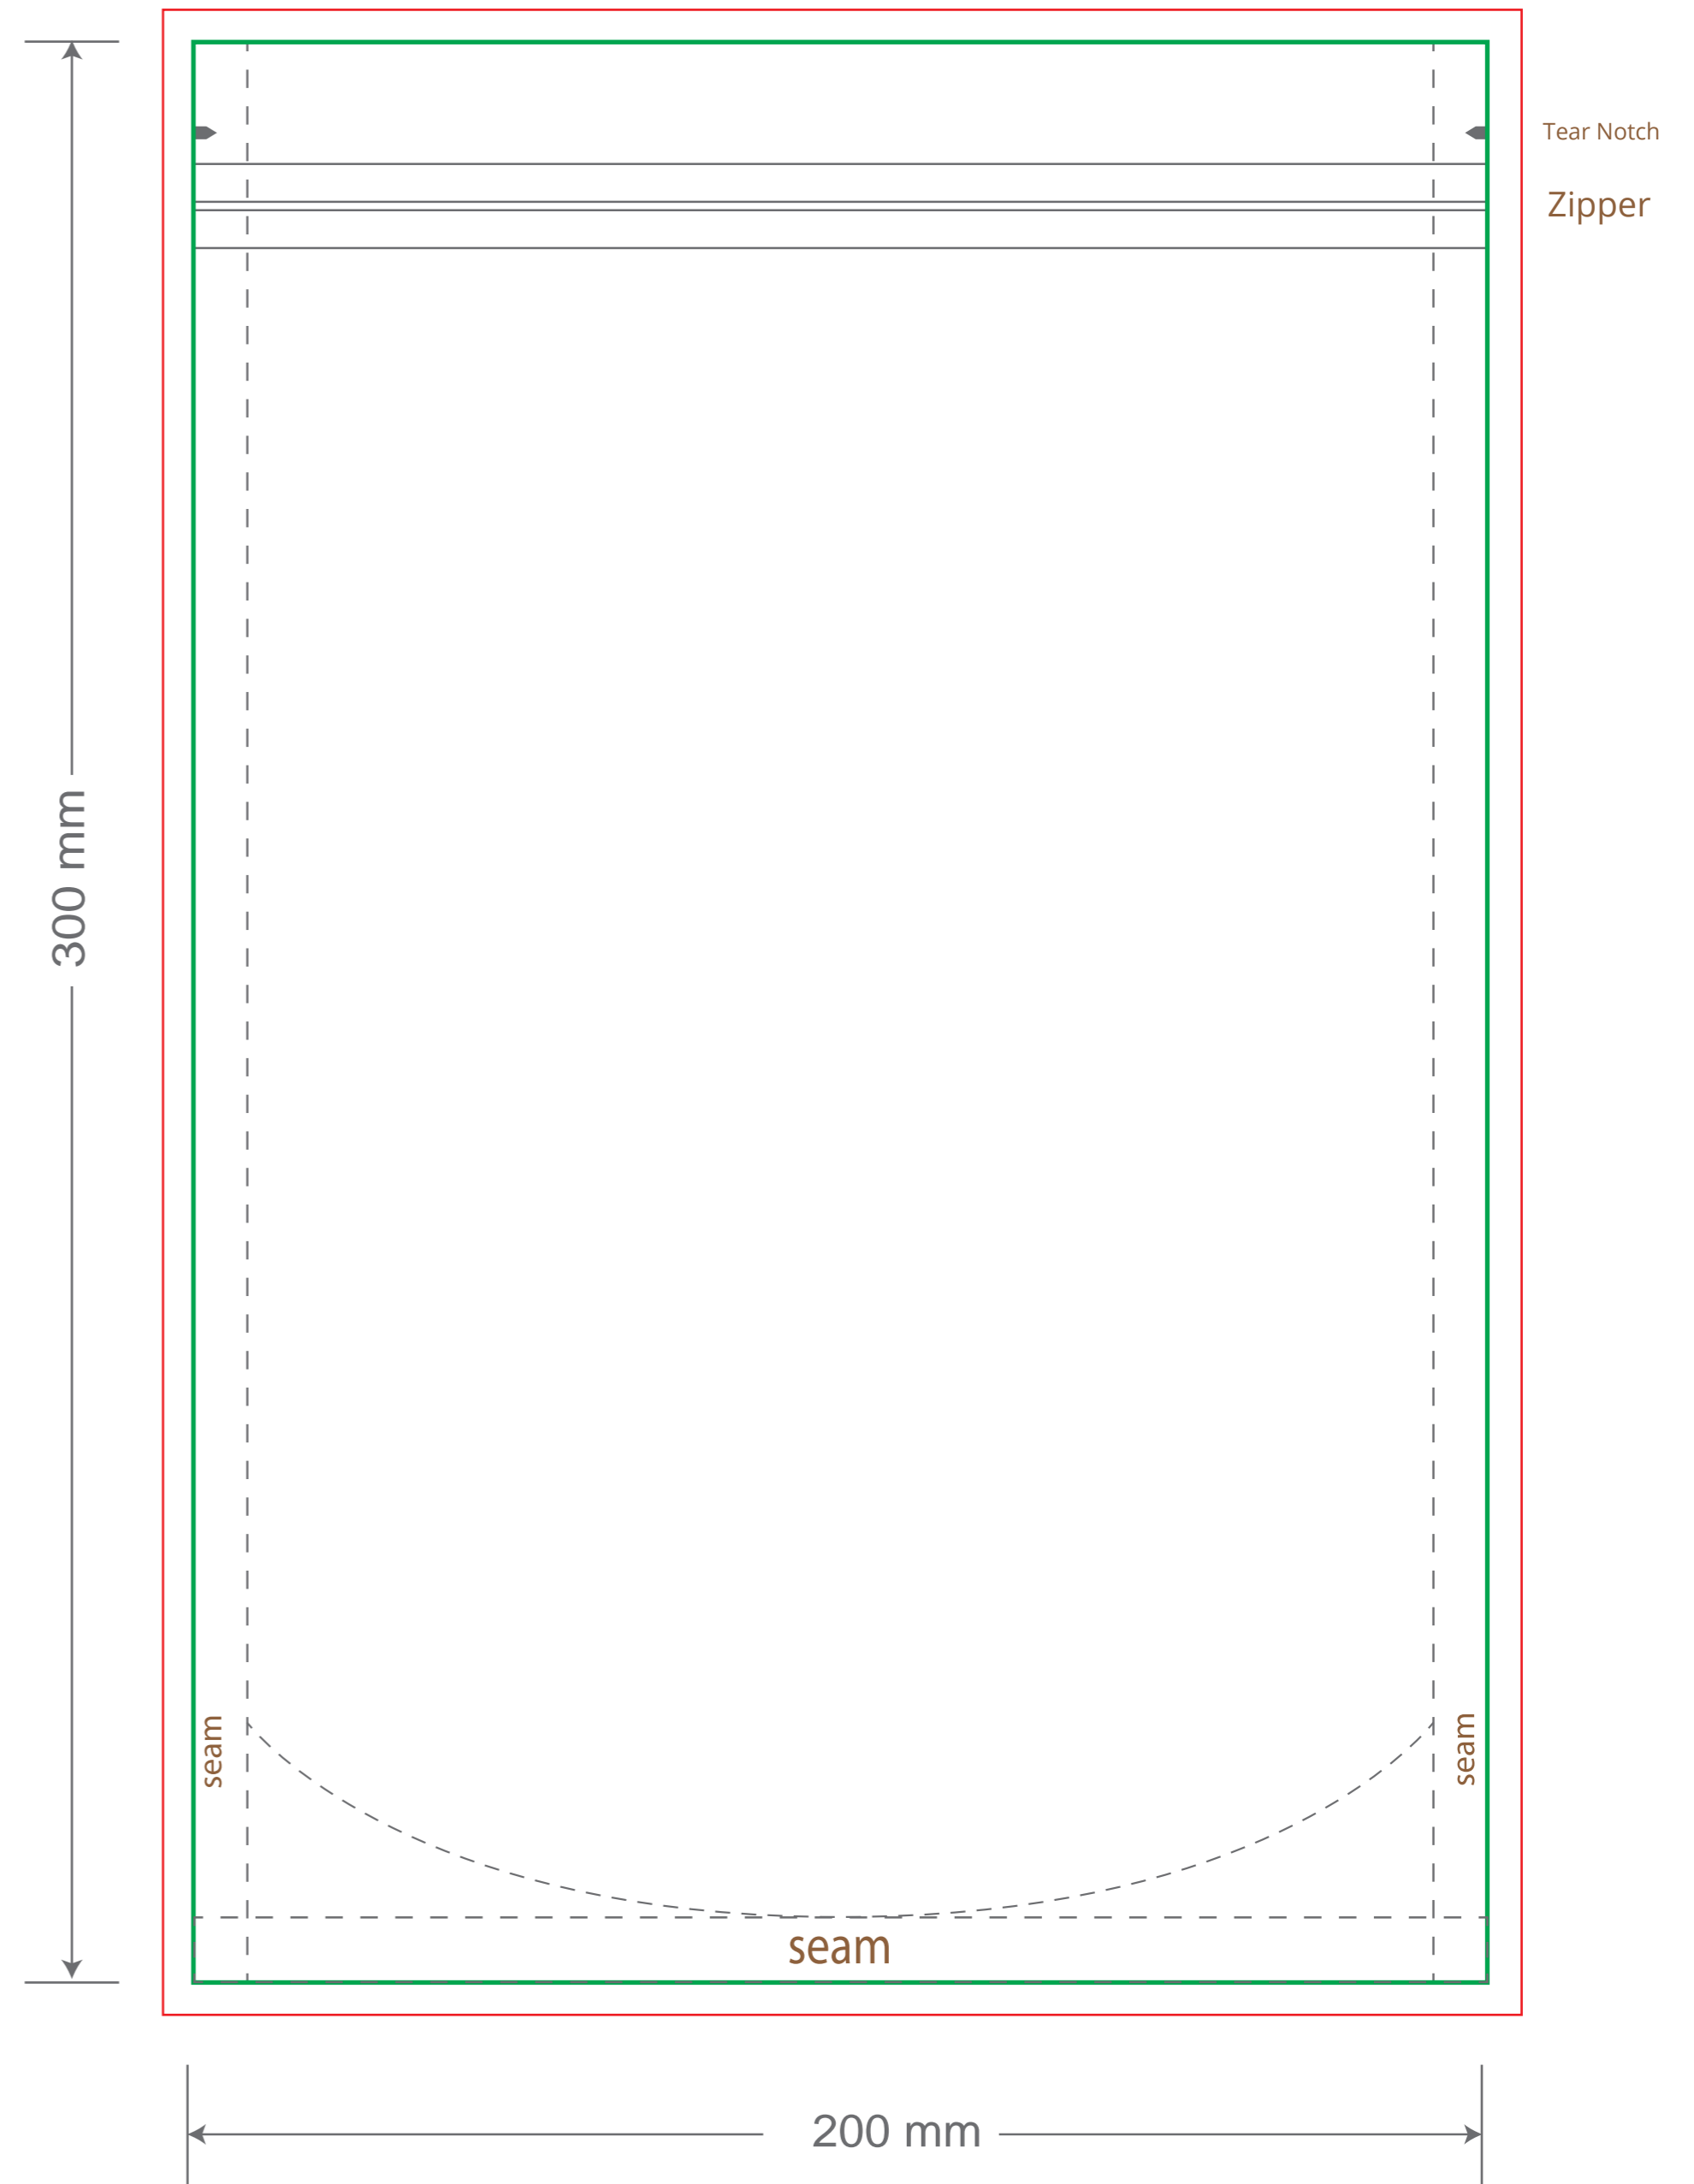

Front

Back

Green area is the bag area can with printing, except the window area.

Red area is the bleed area, please extend your artwork outside the green area within the red area.