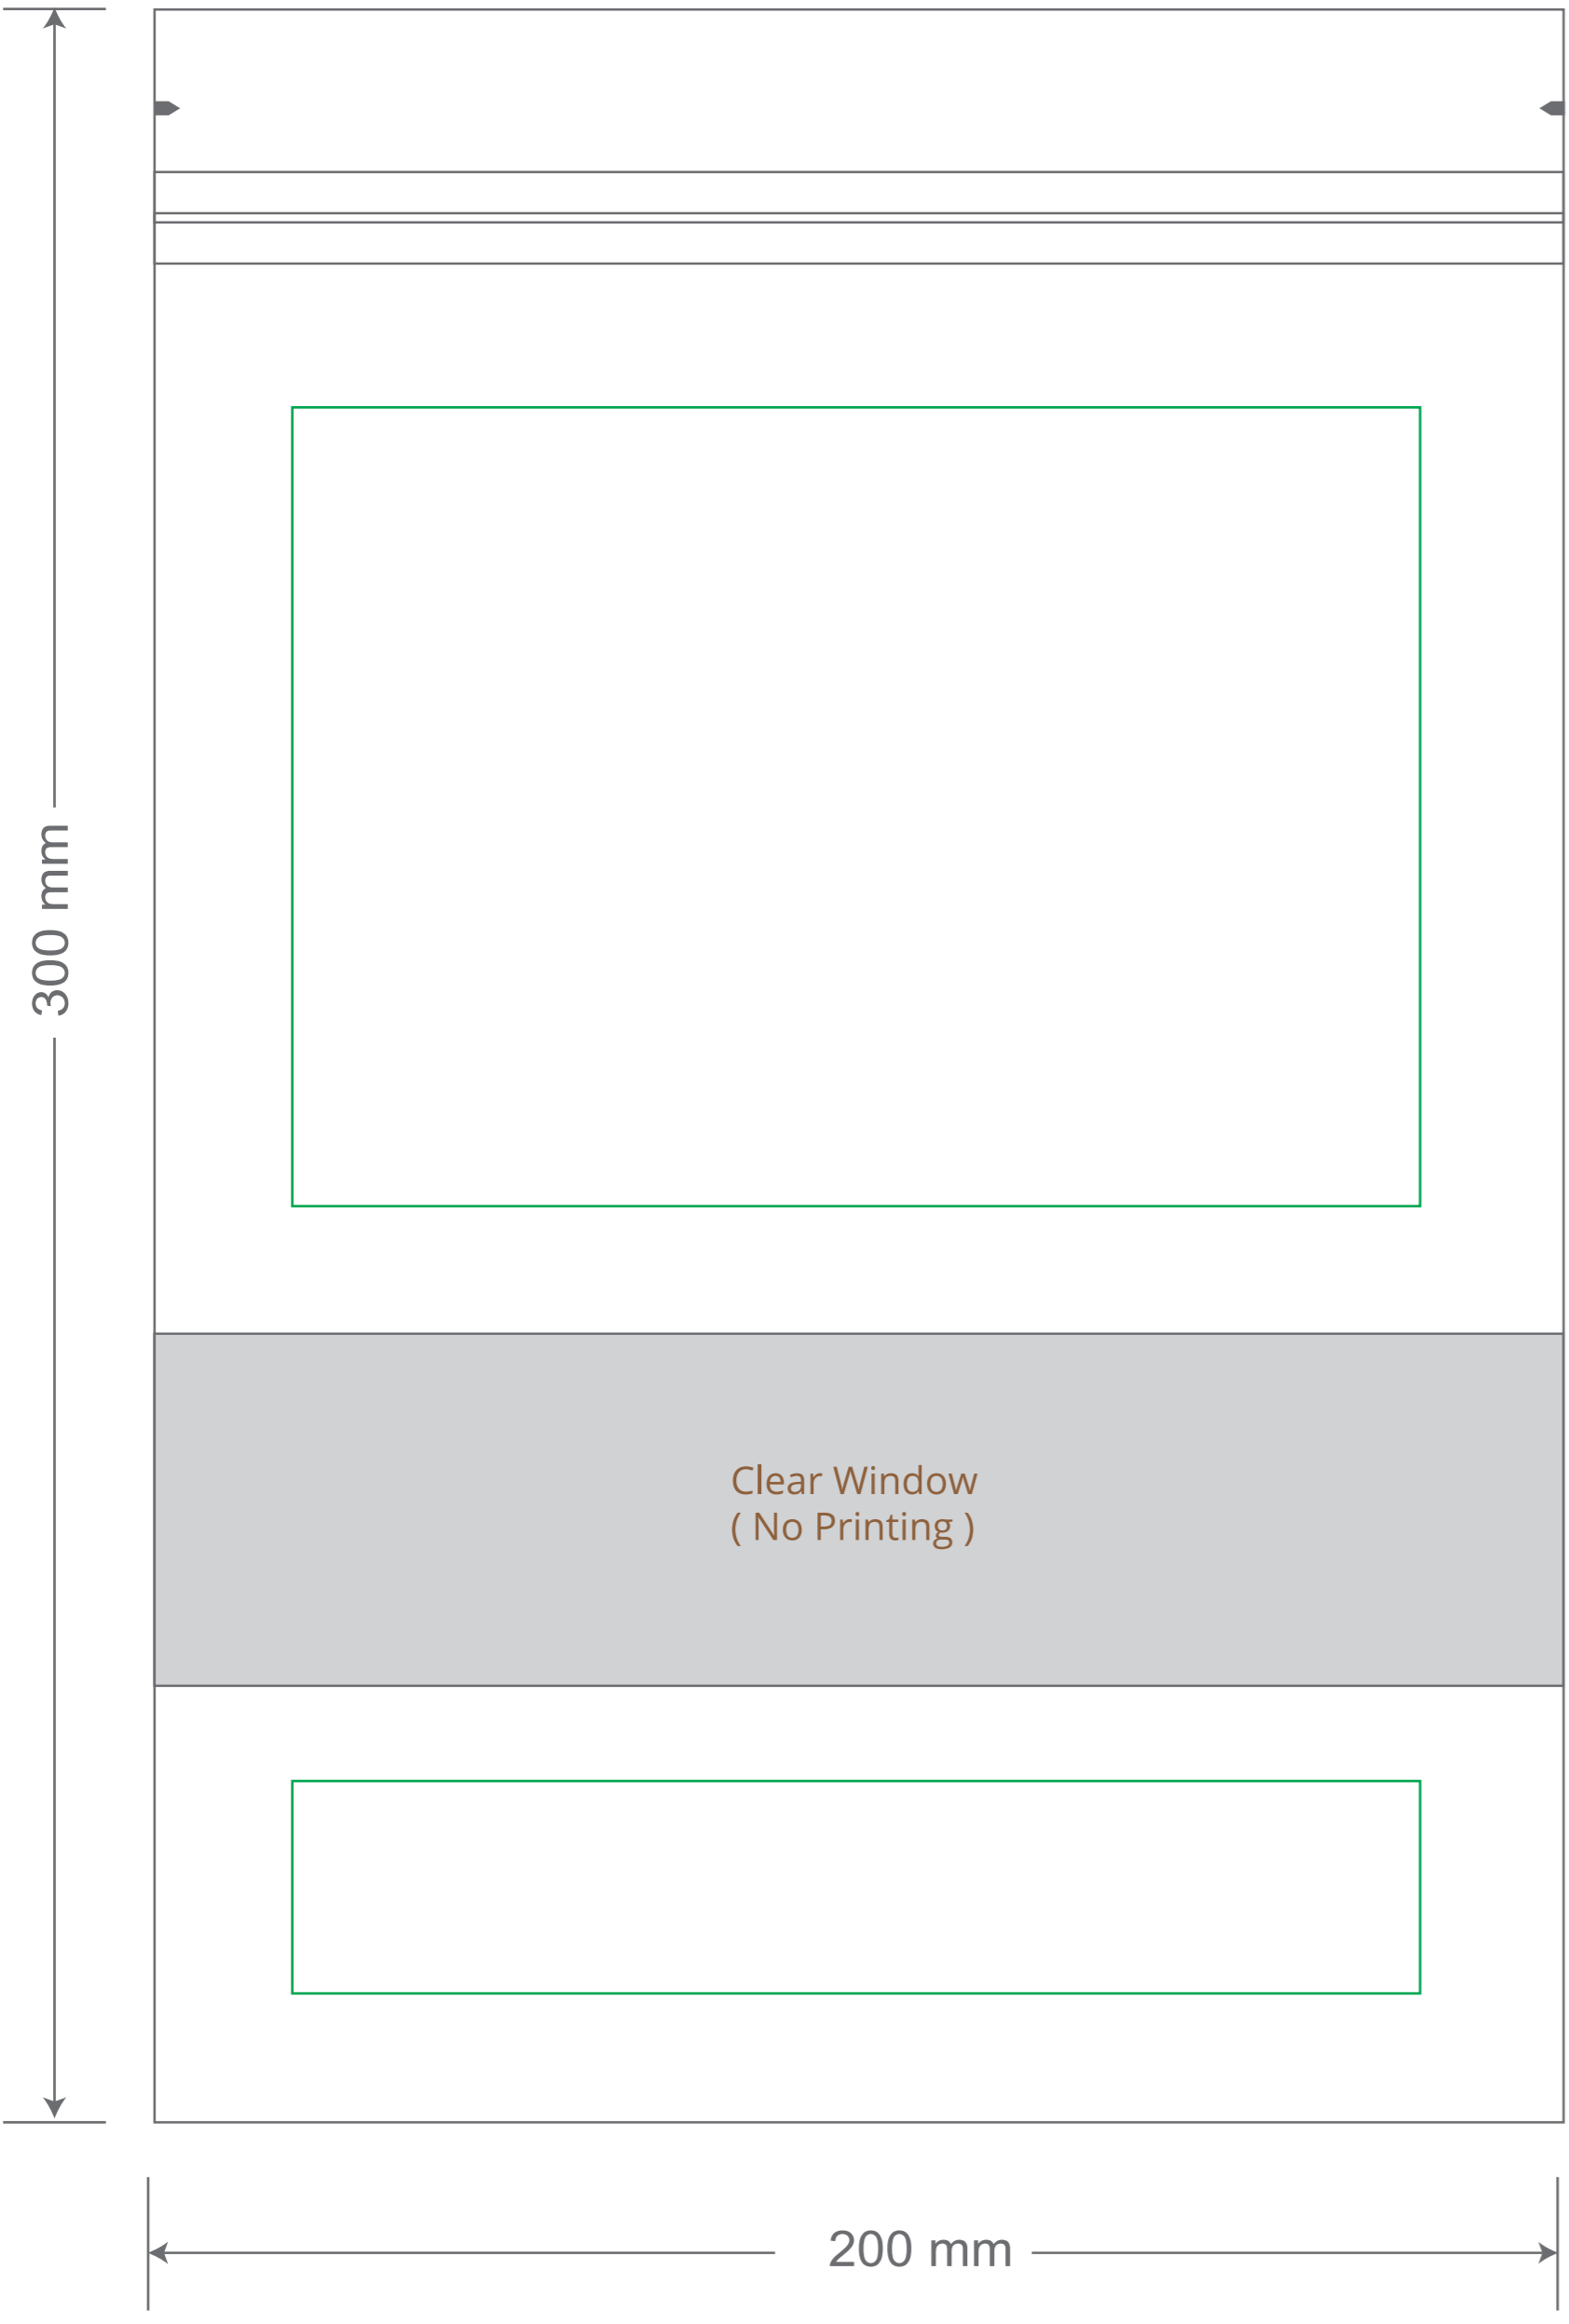

Front

Back

Green area is the bag area is the printing area, artwork with at most 2 colors for silkscreen printing.
Note: In Silkscreen printing Text font size must be bigger than 11pt can be clearly printed.