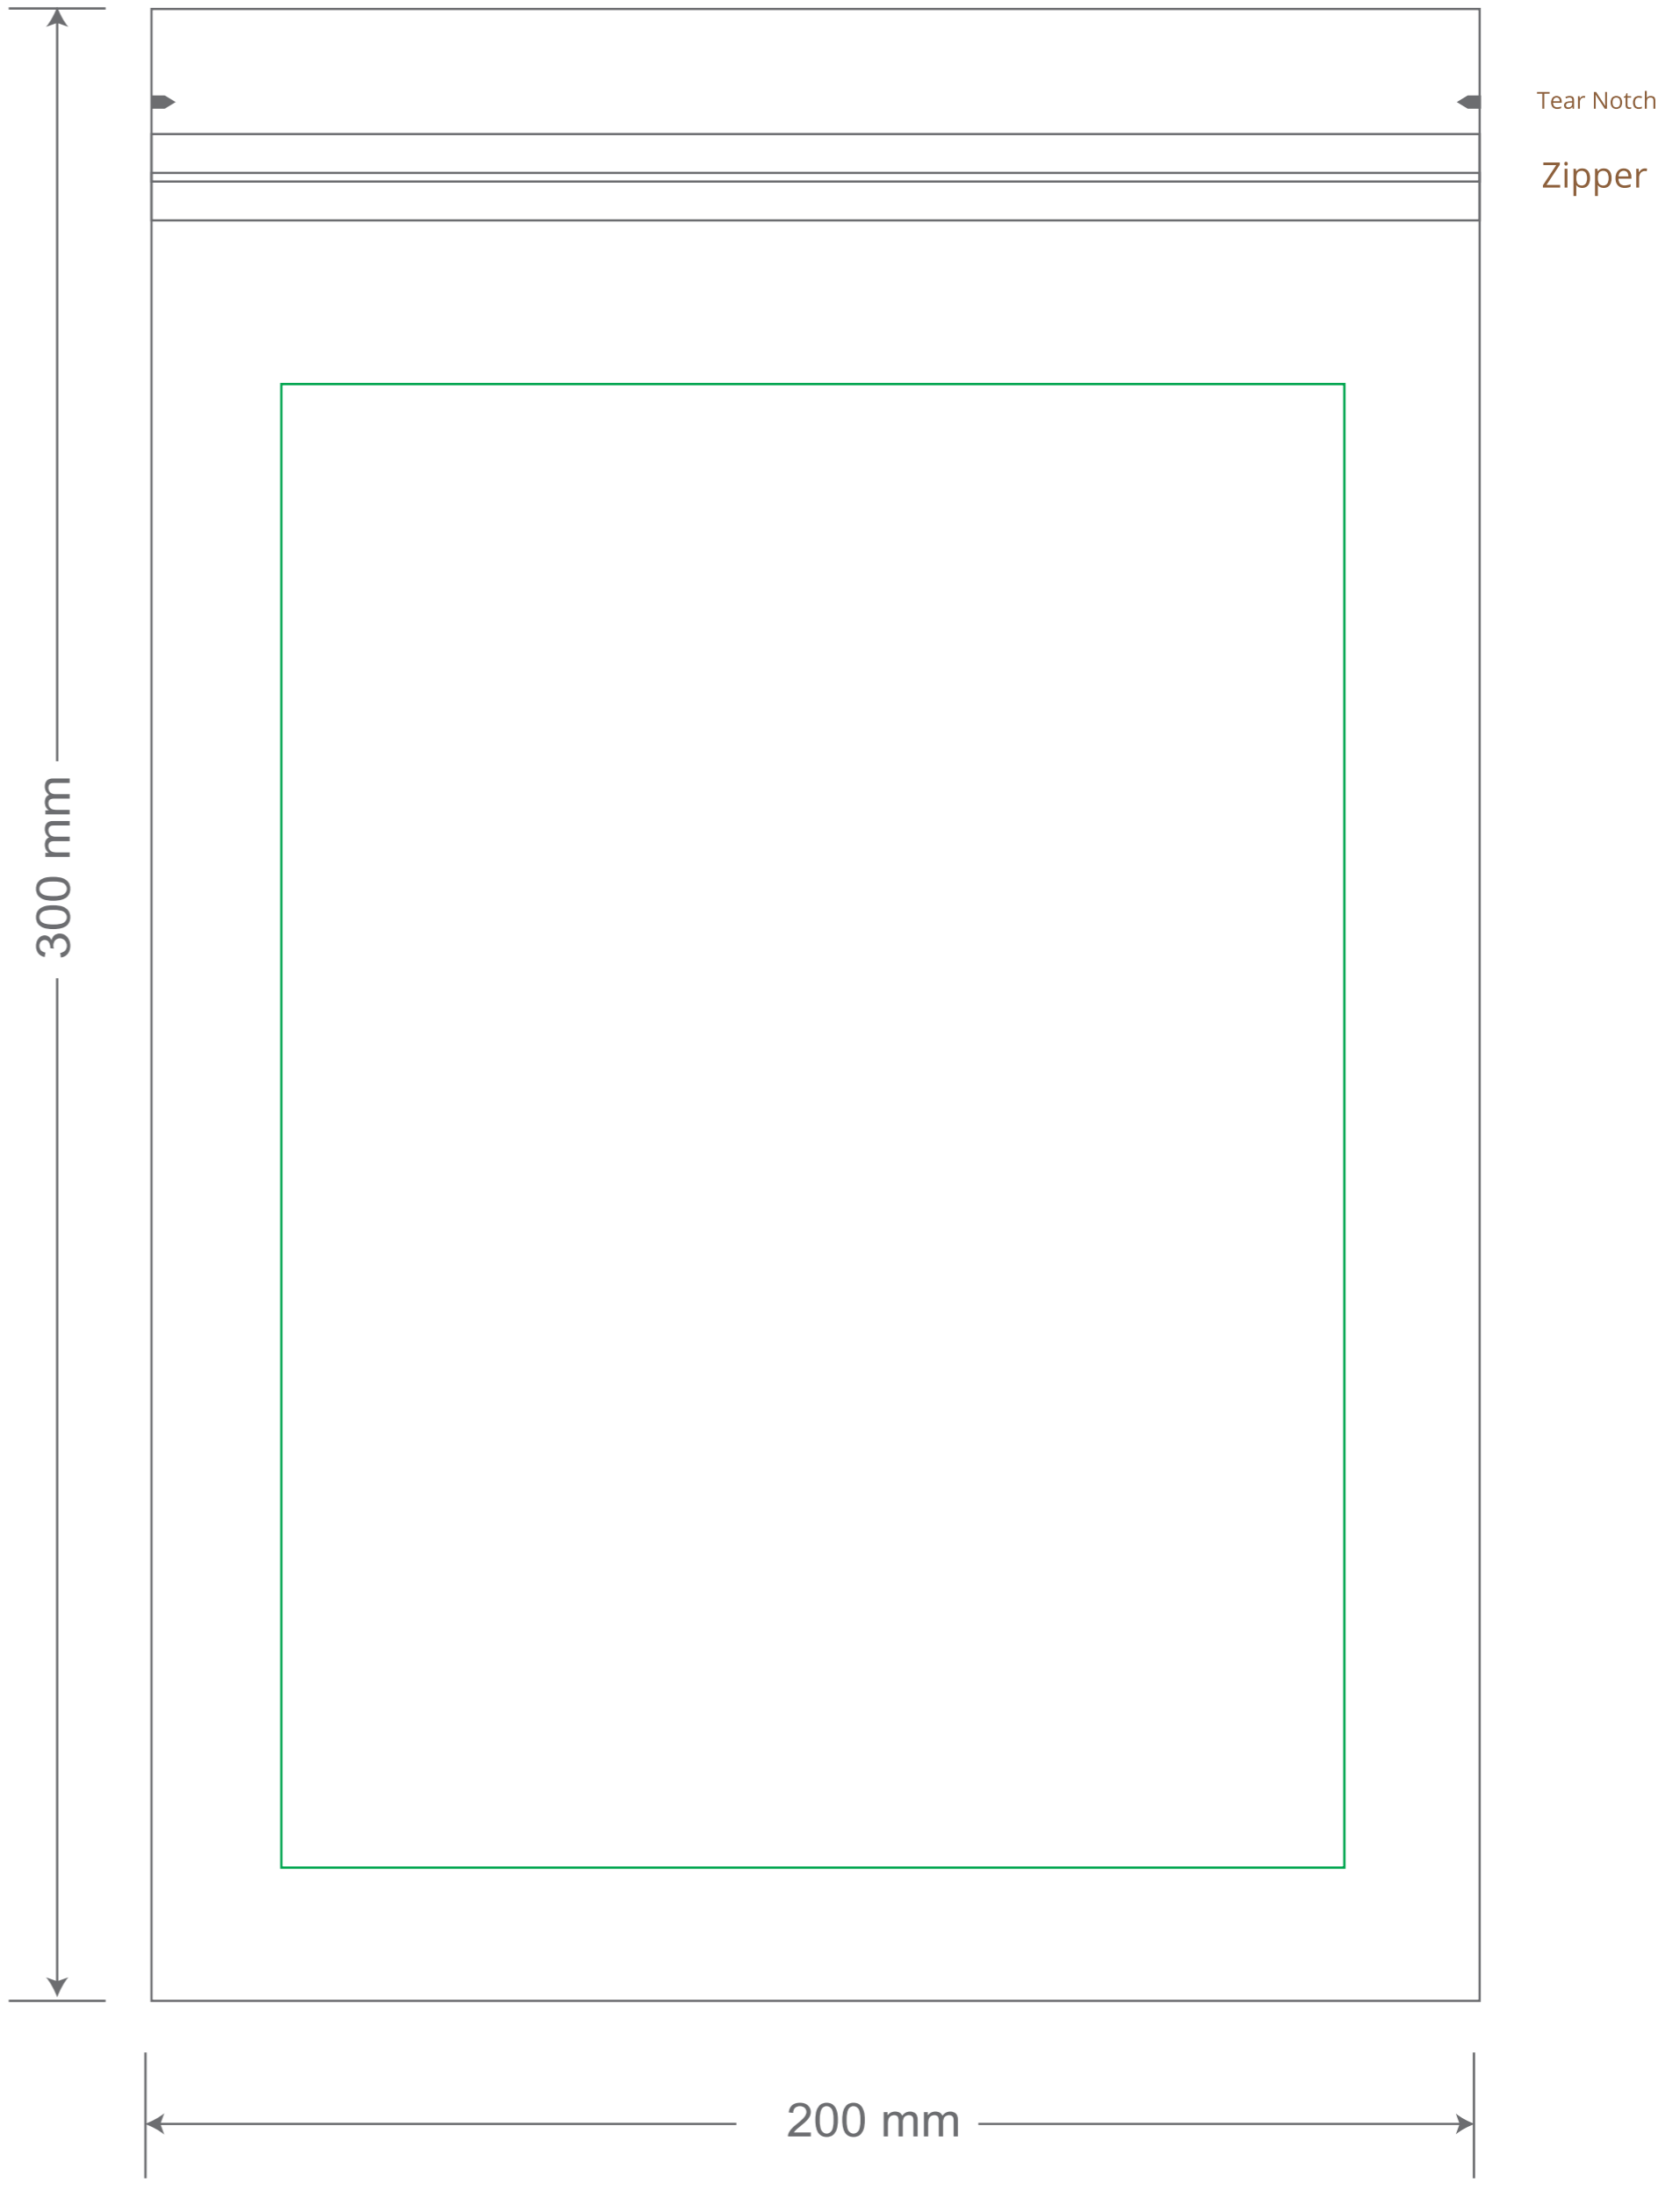

Front

Back

Green area is the bag area is the printing area, artwork with at most 2 colors for silkscreen printing.
Note: In Silkscreen printing Text font size must be bigger than 11pt can be clearly printed.