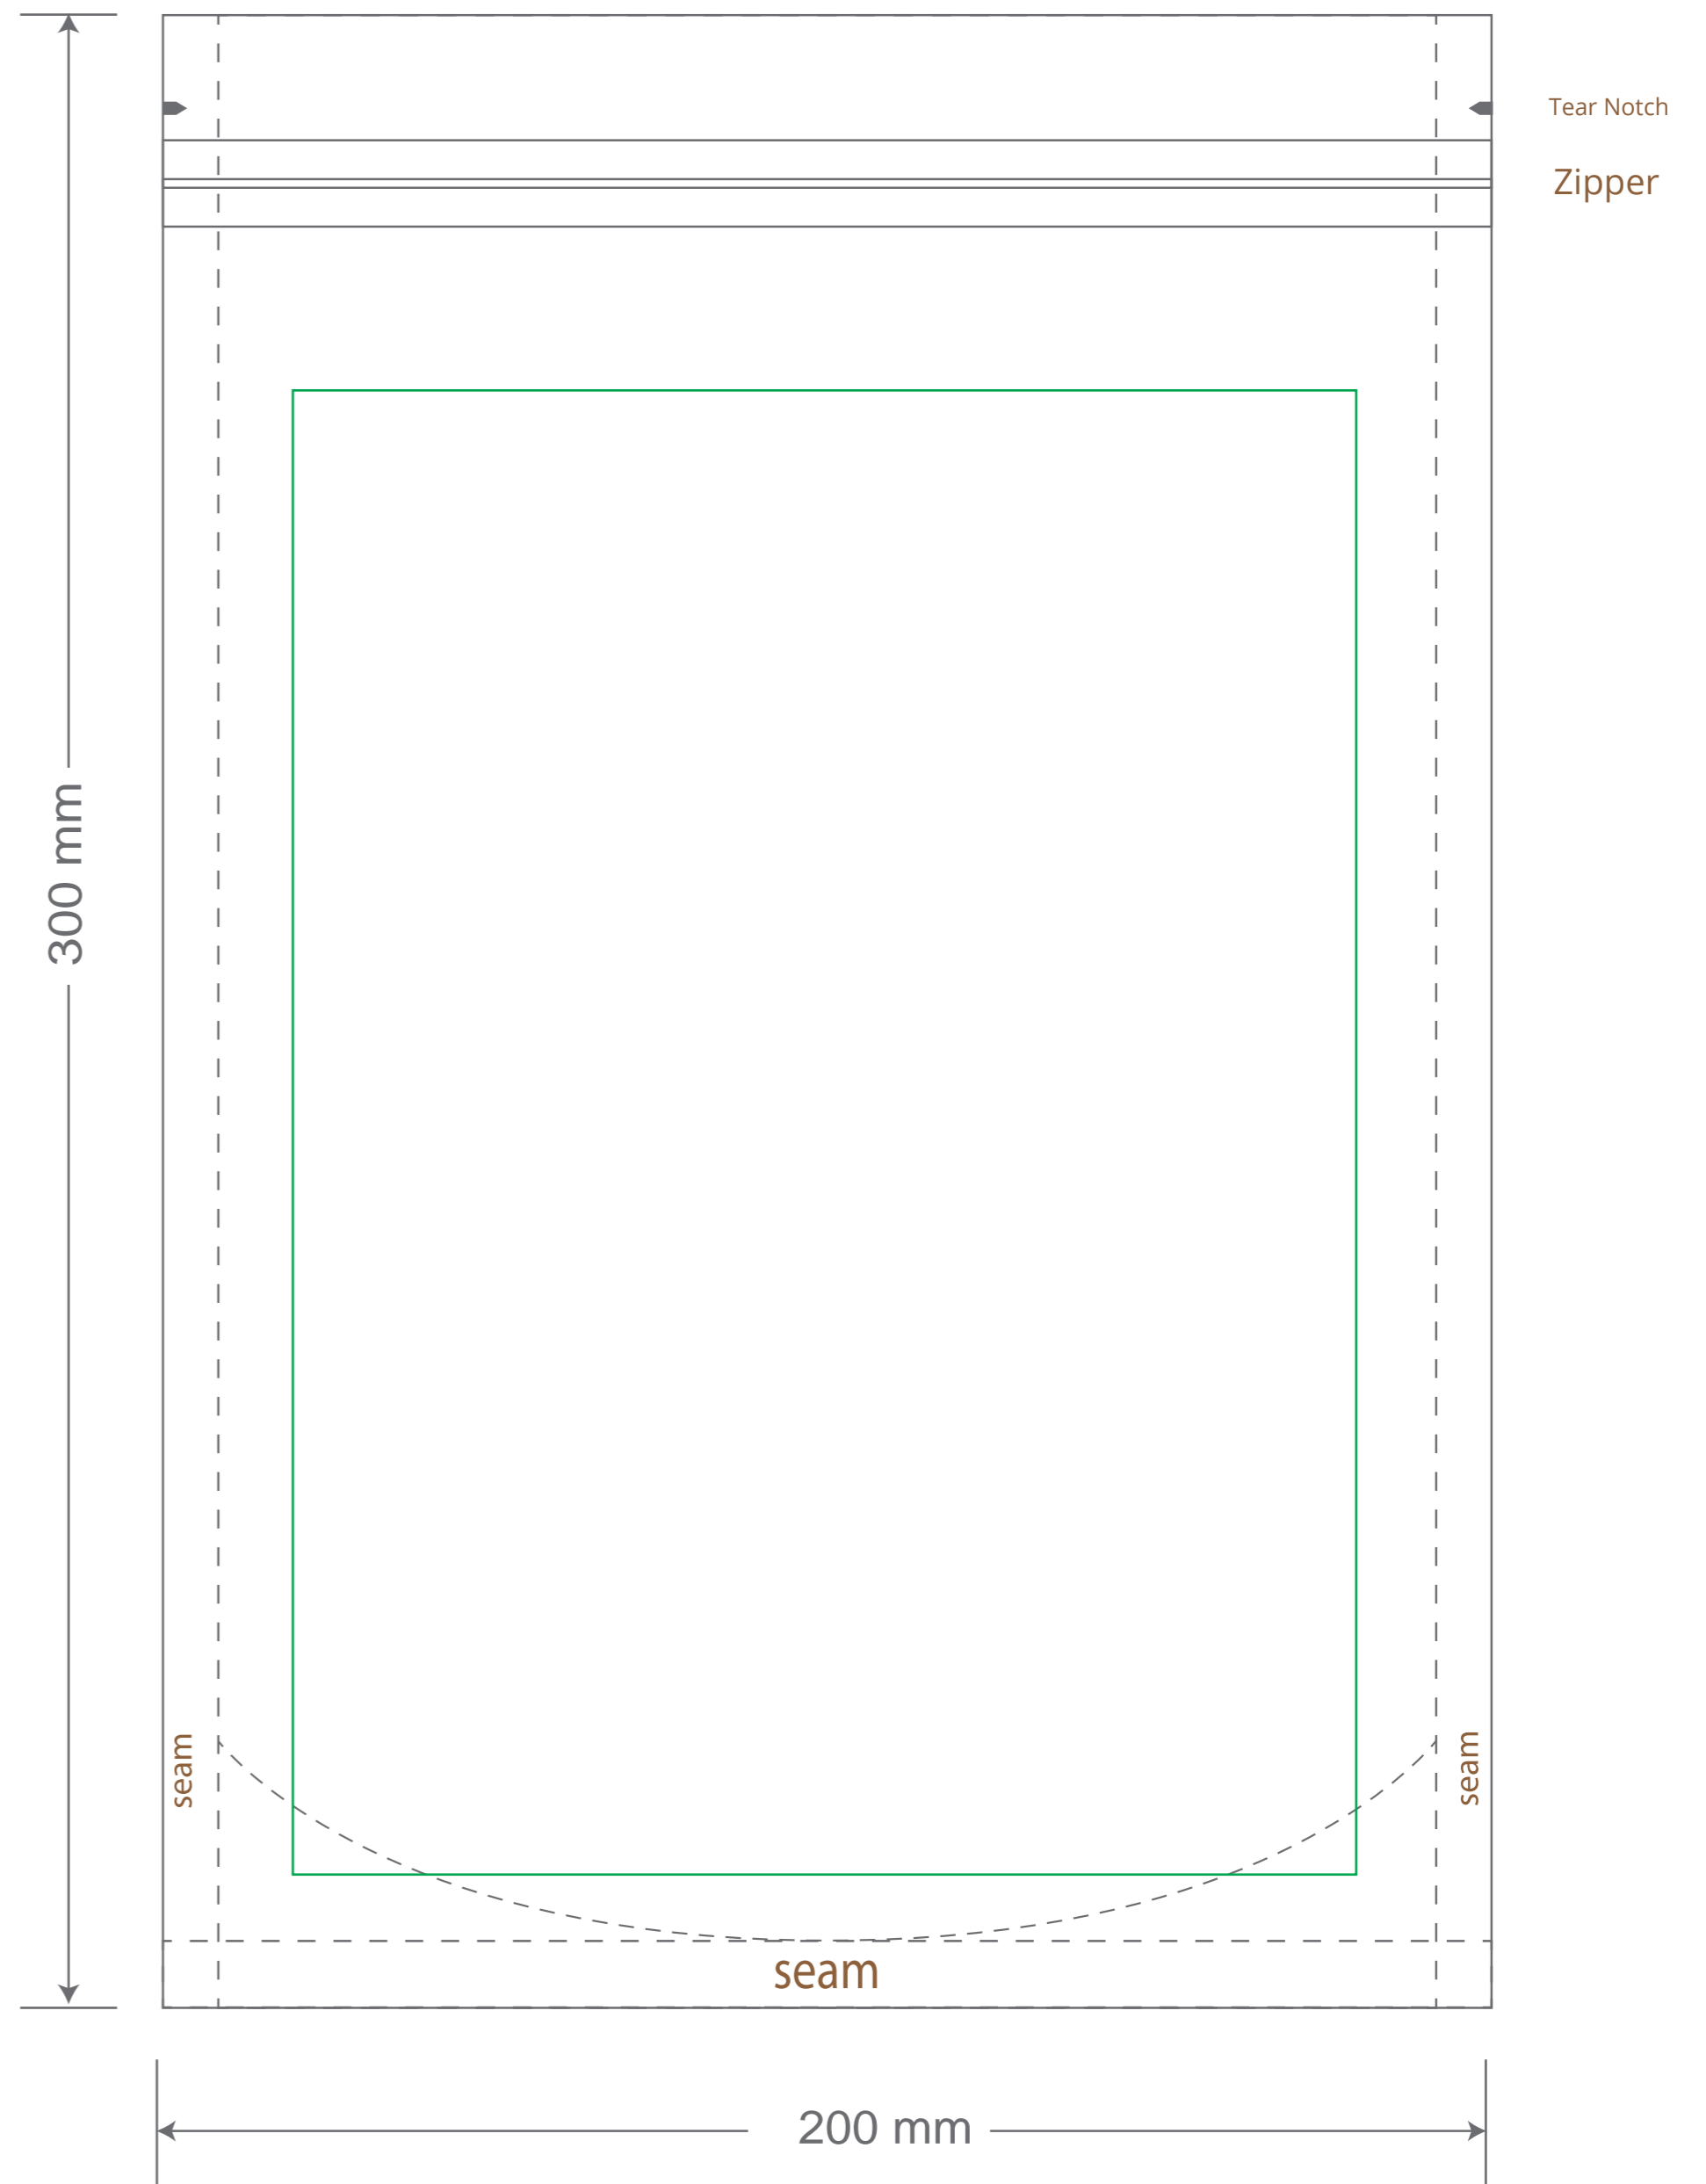

Front

Back

Green area is the bag area is the printing area, artwork with at most 2 colors for silkscreen printing.

Note: In Silkscreen printing Text font size must be bigger than 11pt can be clearly printed.