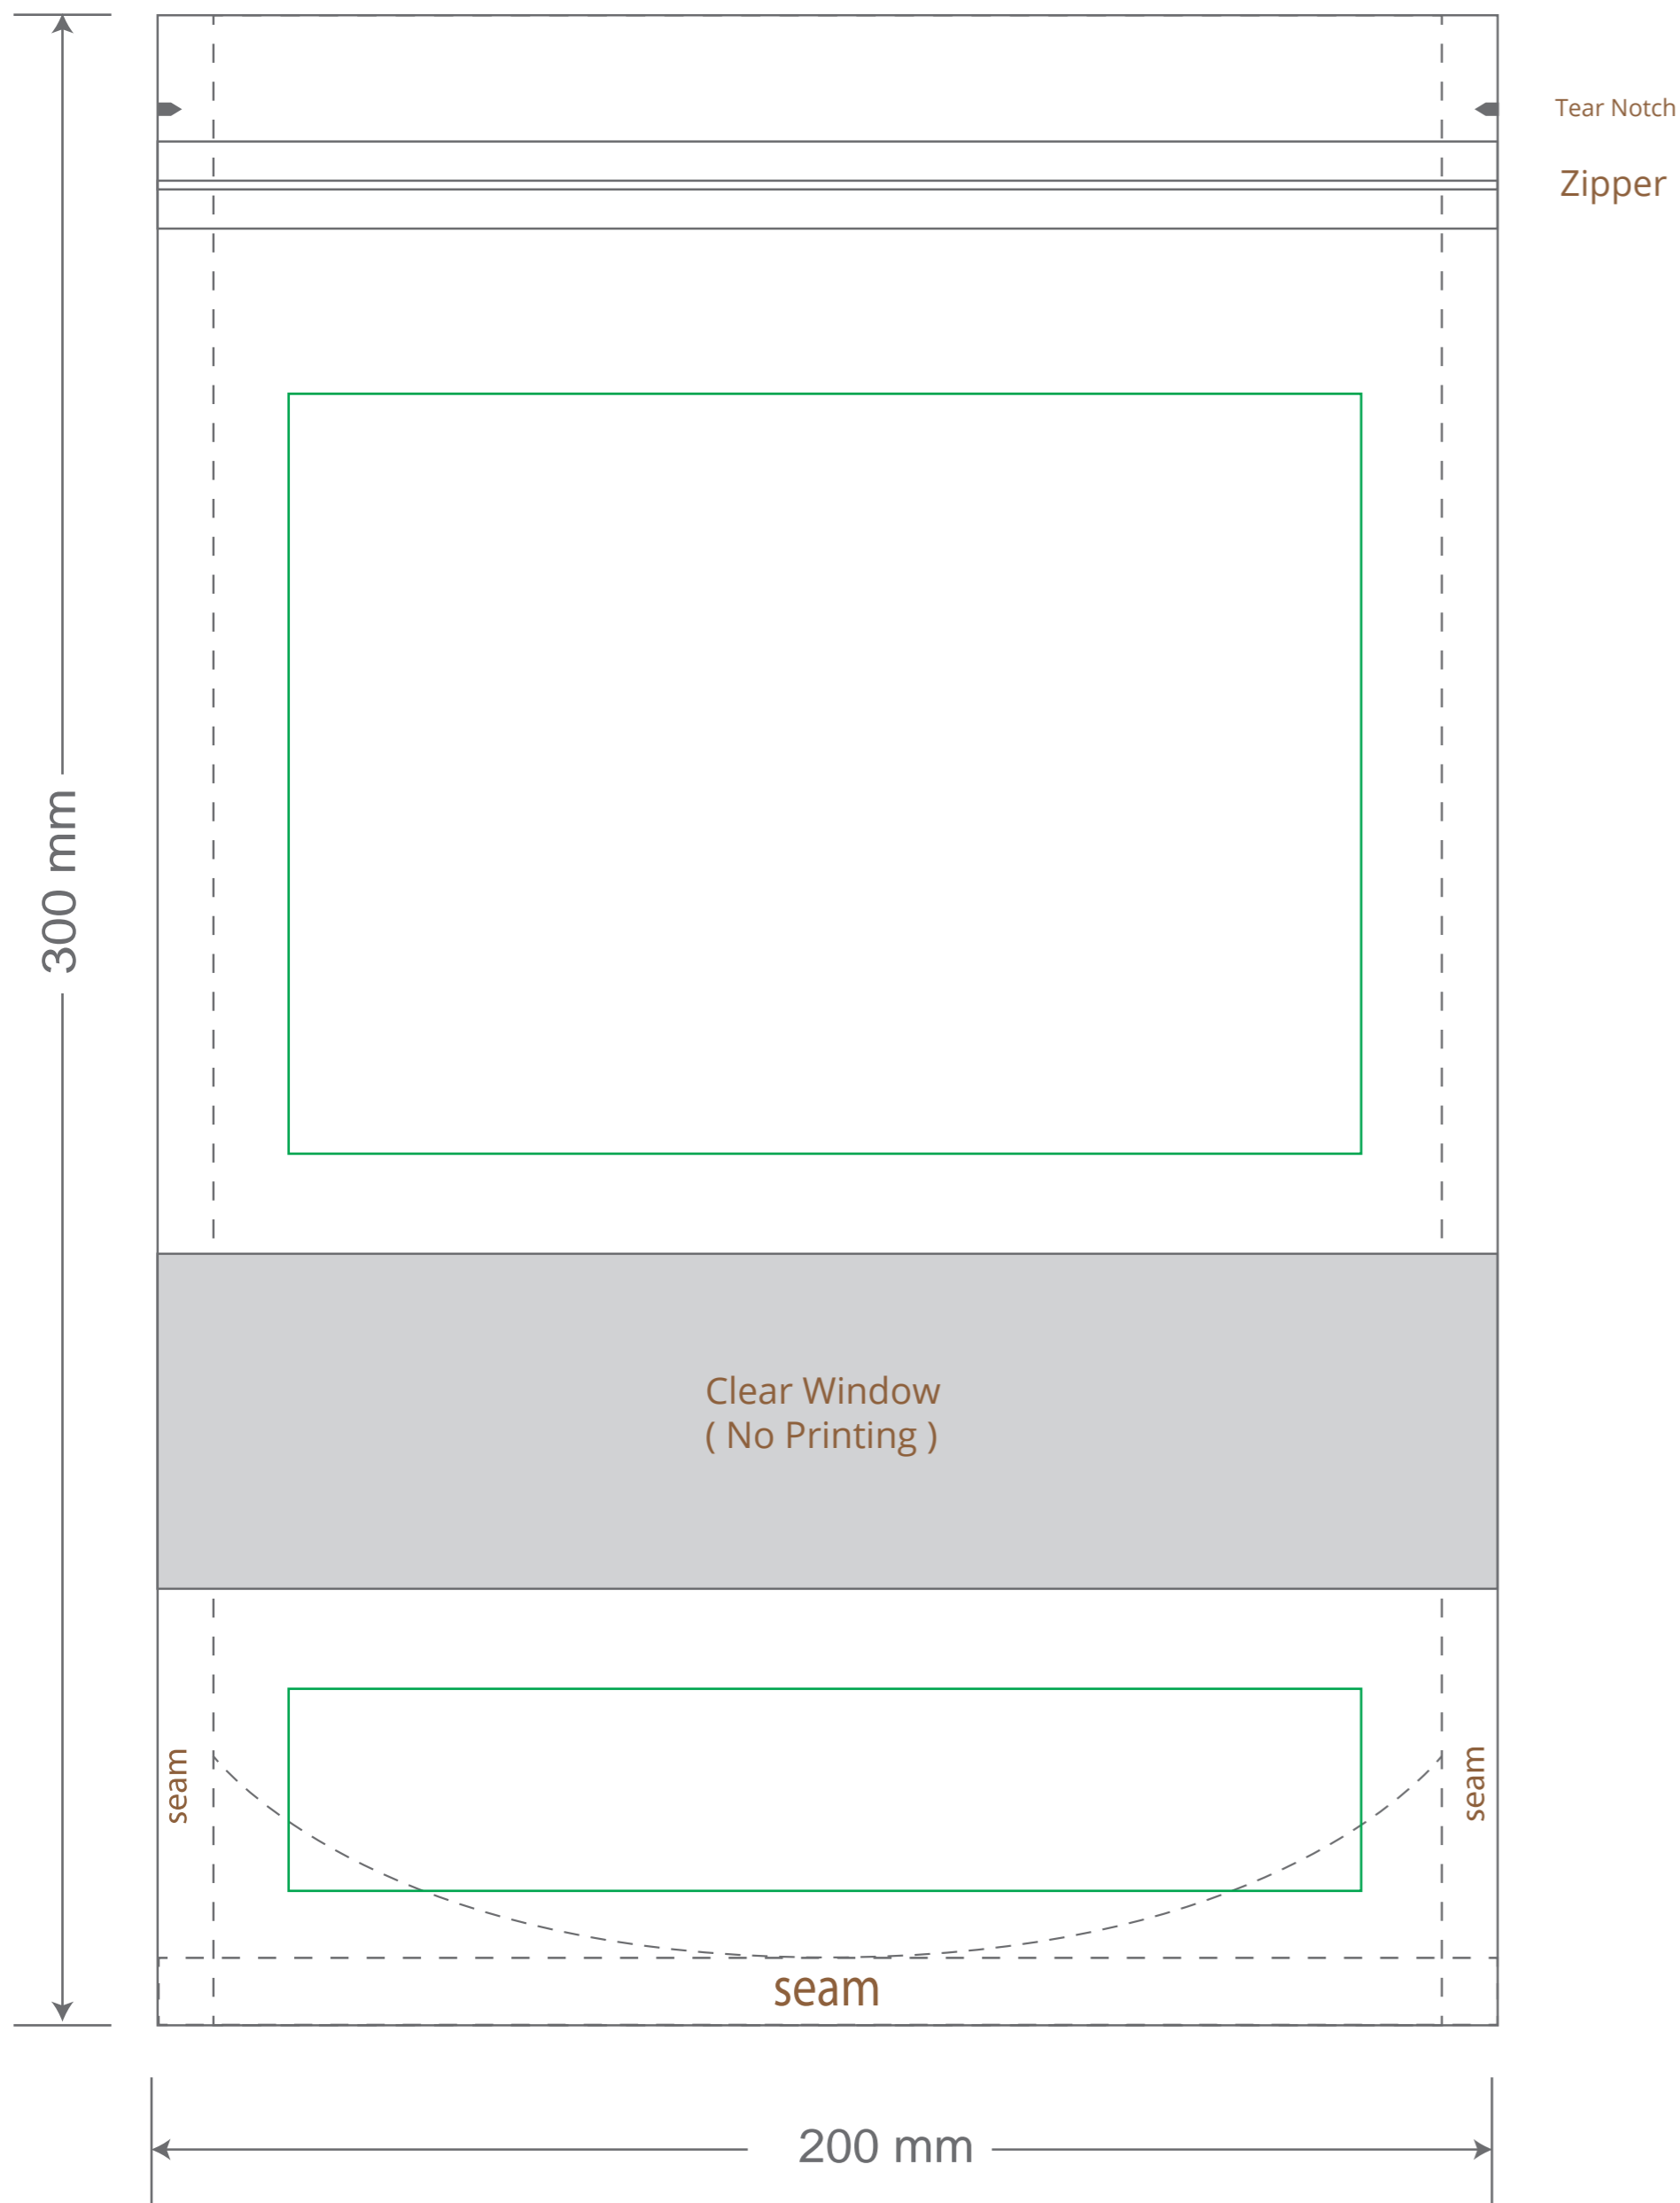

Front

Back

Green area is the bag area is the printing area, artwork with at most 2 colors for silkscreen printing.

Note: In Silkscreen printing Text font size must be bigger than 11pt can be clearly printed.