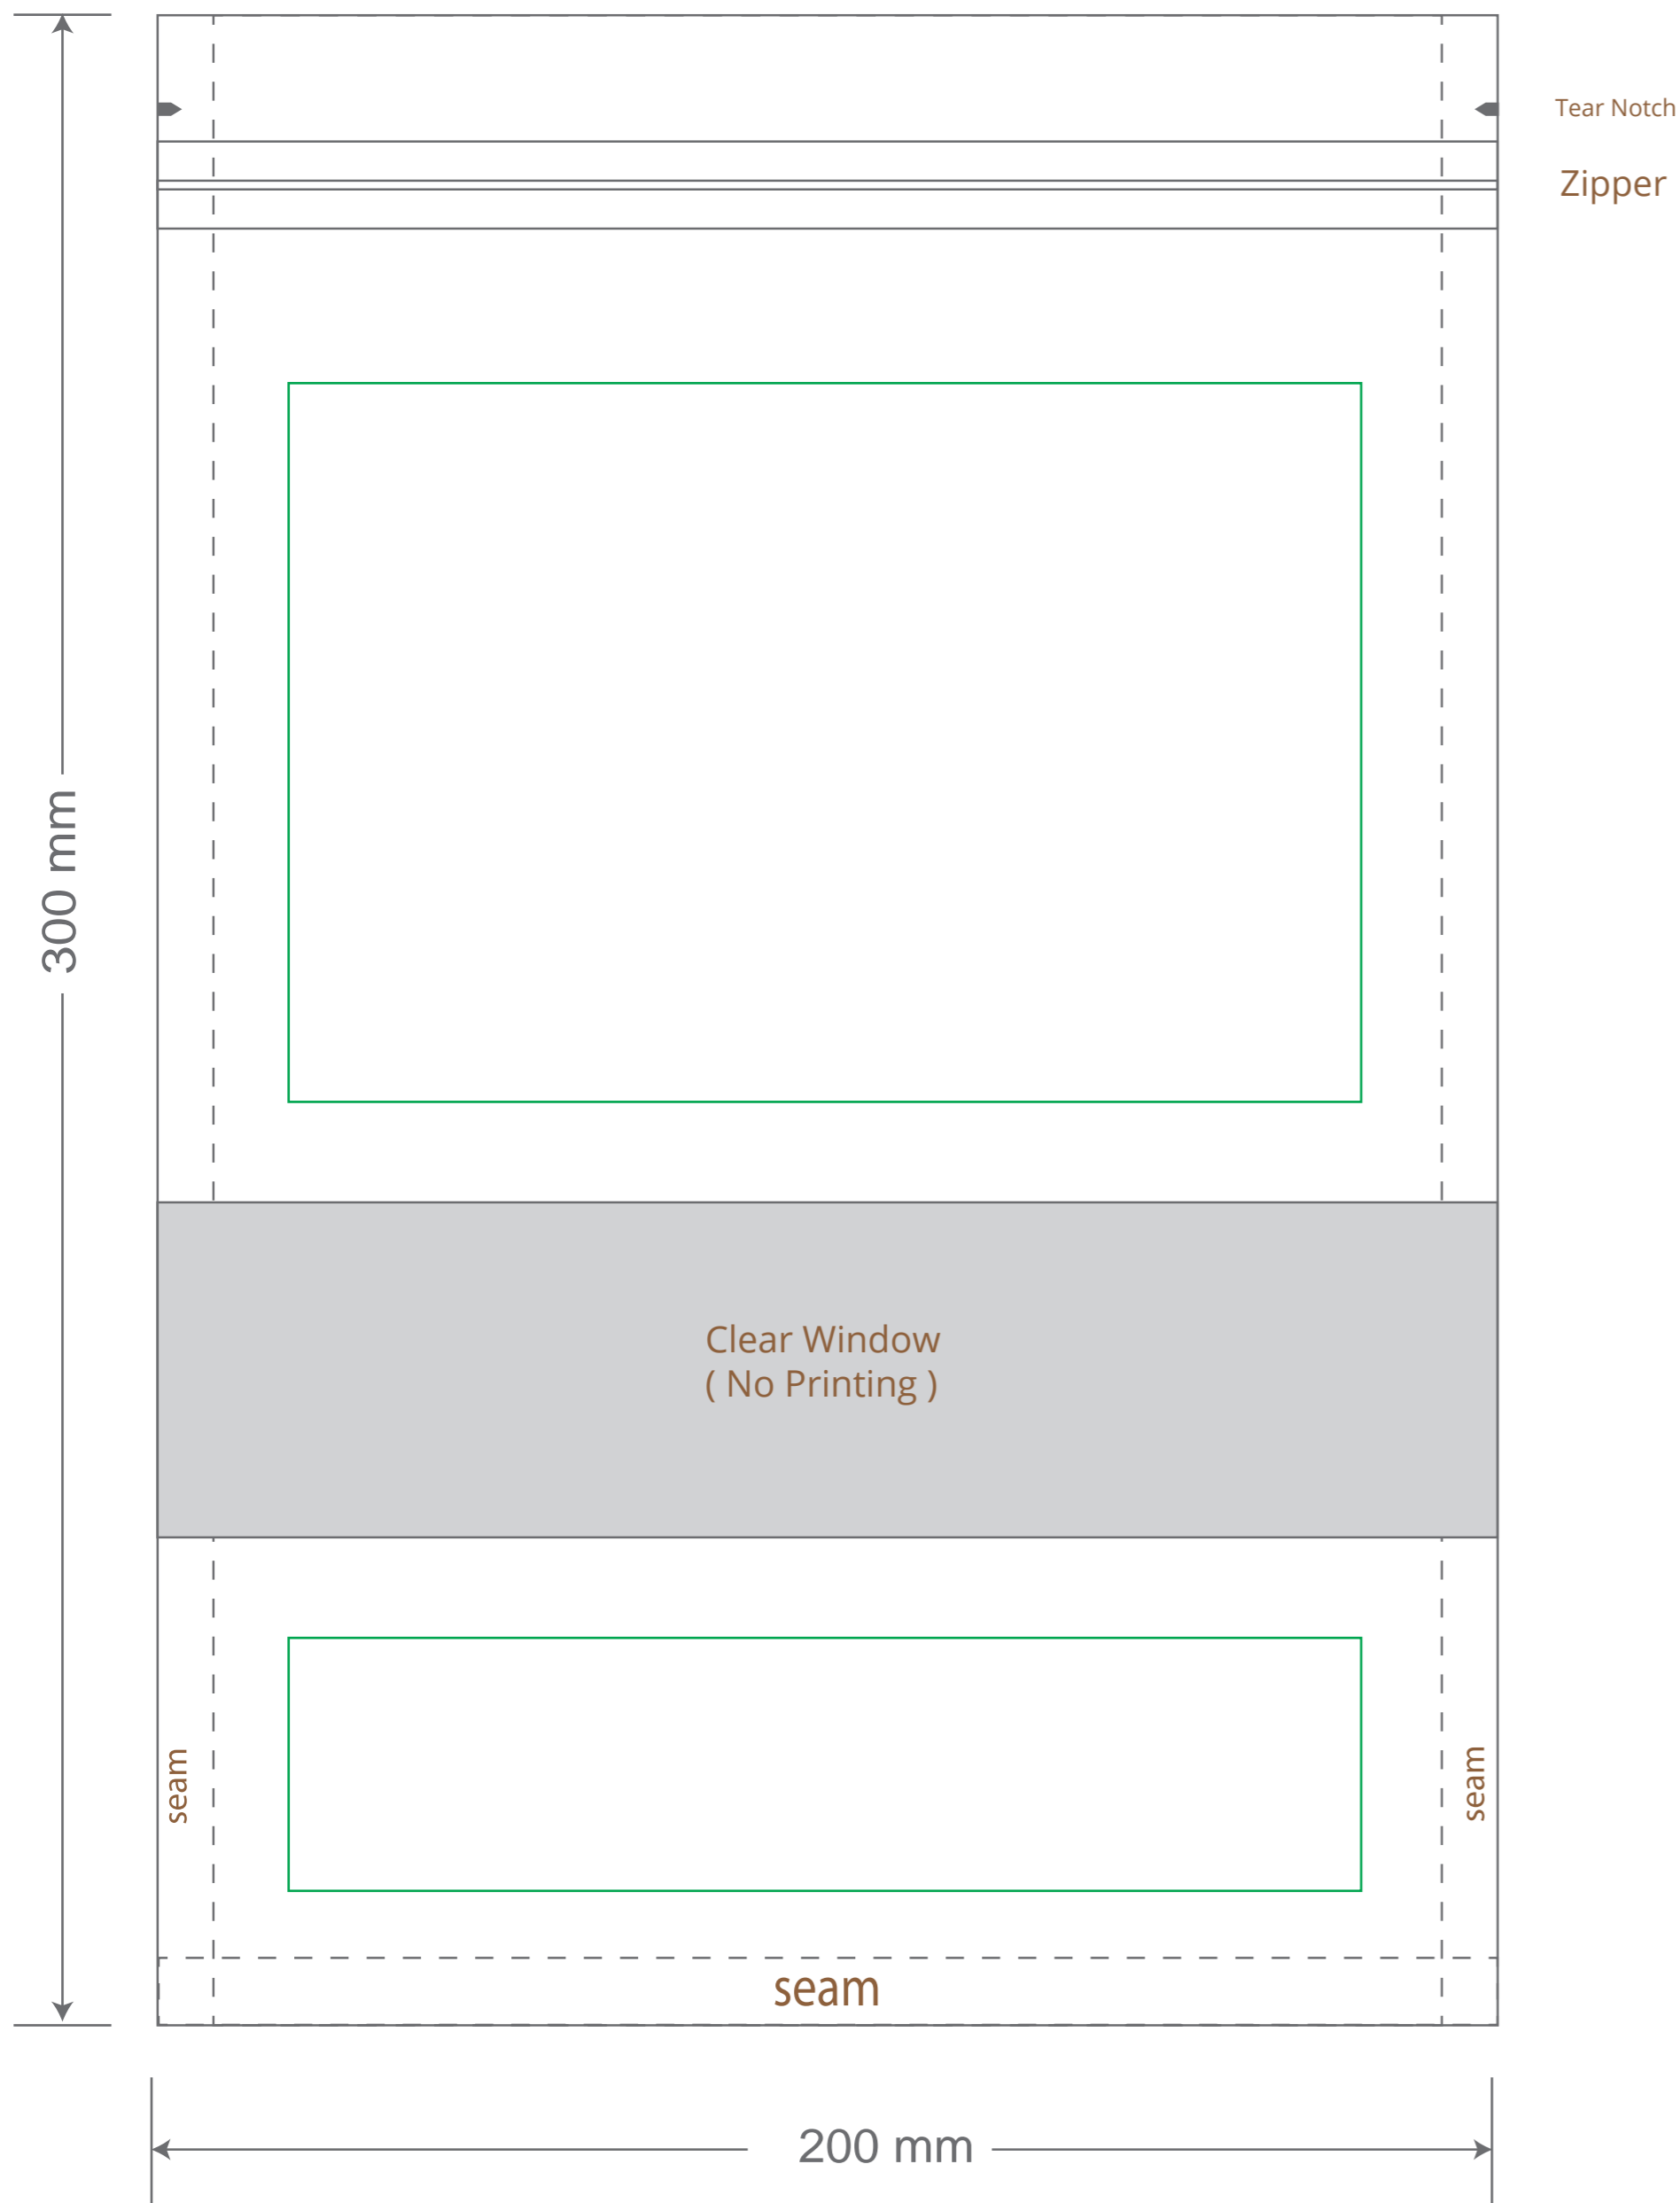

Front

Back

Green area is the bag area is the printing area, artwork with at most 2 colors for silkscreen printing.

Note: In Silkscreen printing Text font size must be bigger than 11pt can be clearly printed.