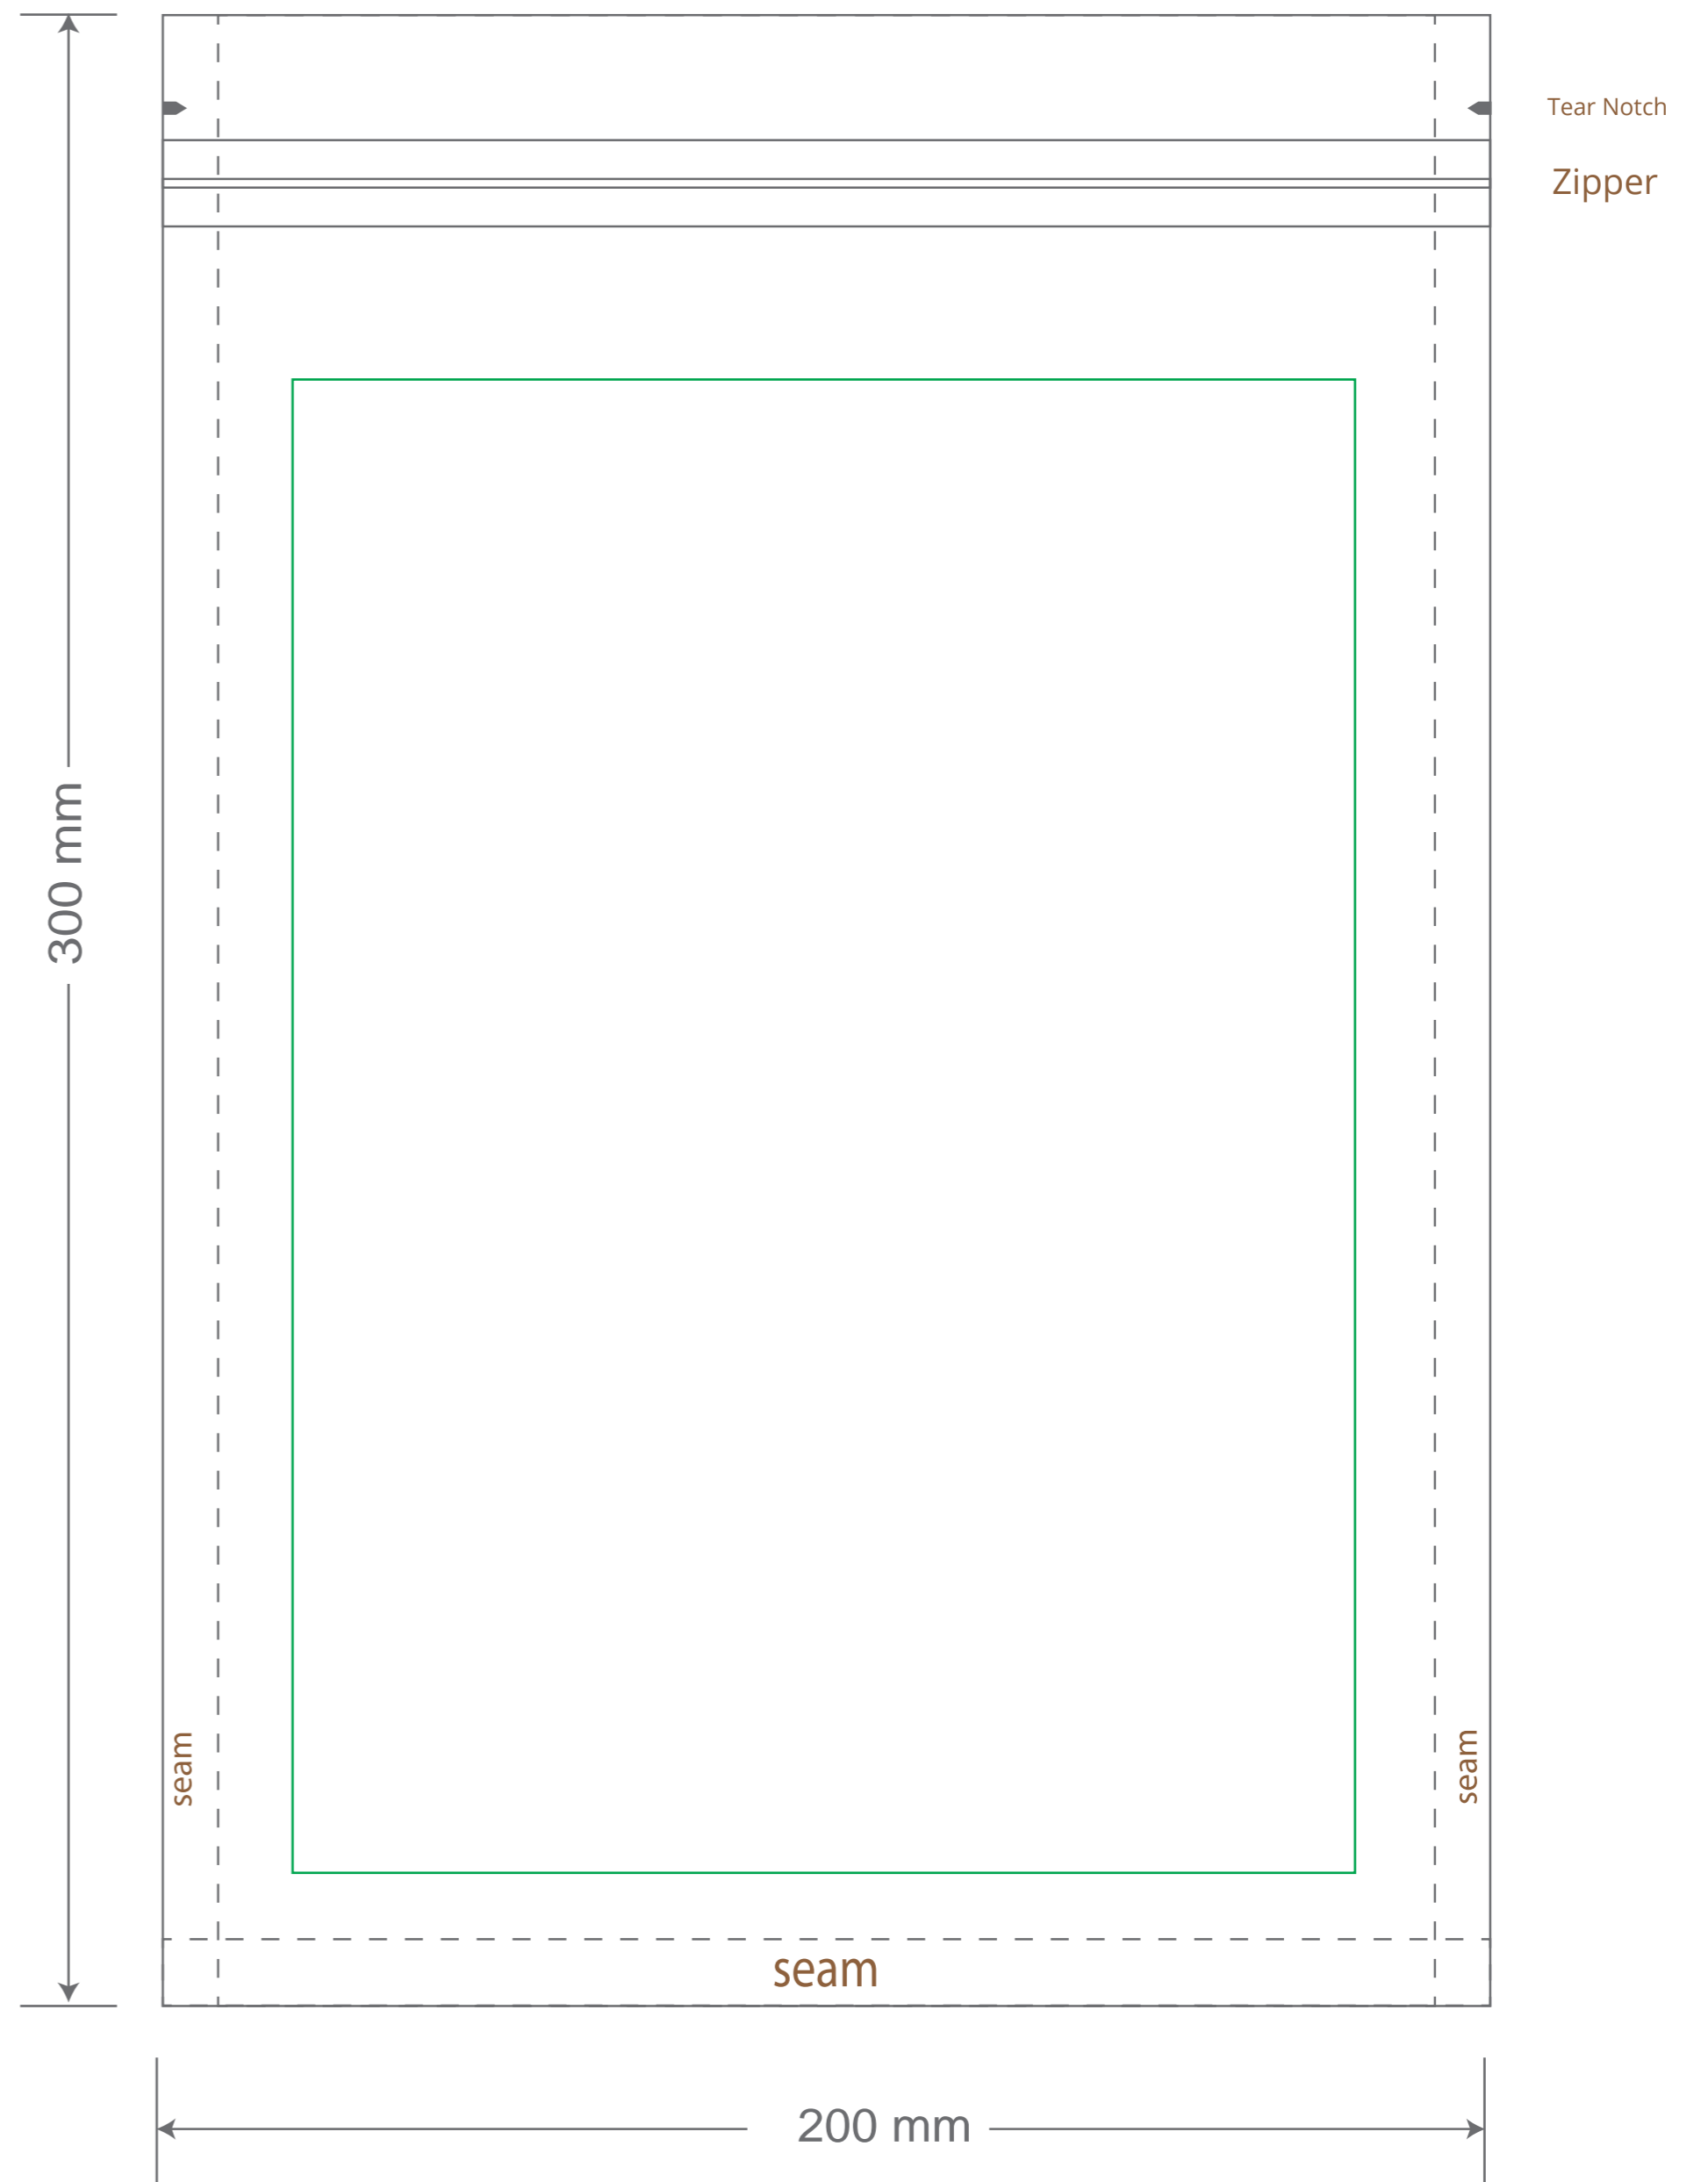

Front

Back

Green area is the bag area is the printing area, artwork with at most 2 colors for silkscreen printing.

Note: In Silkscreen printing Text font size must be bigger than 11pt can be clearly printed.