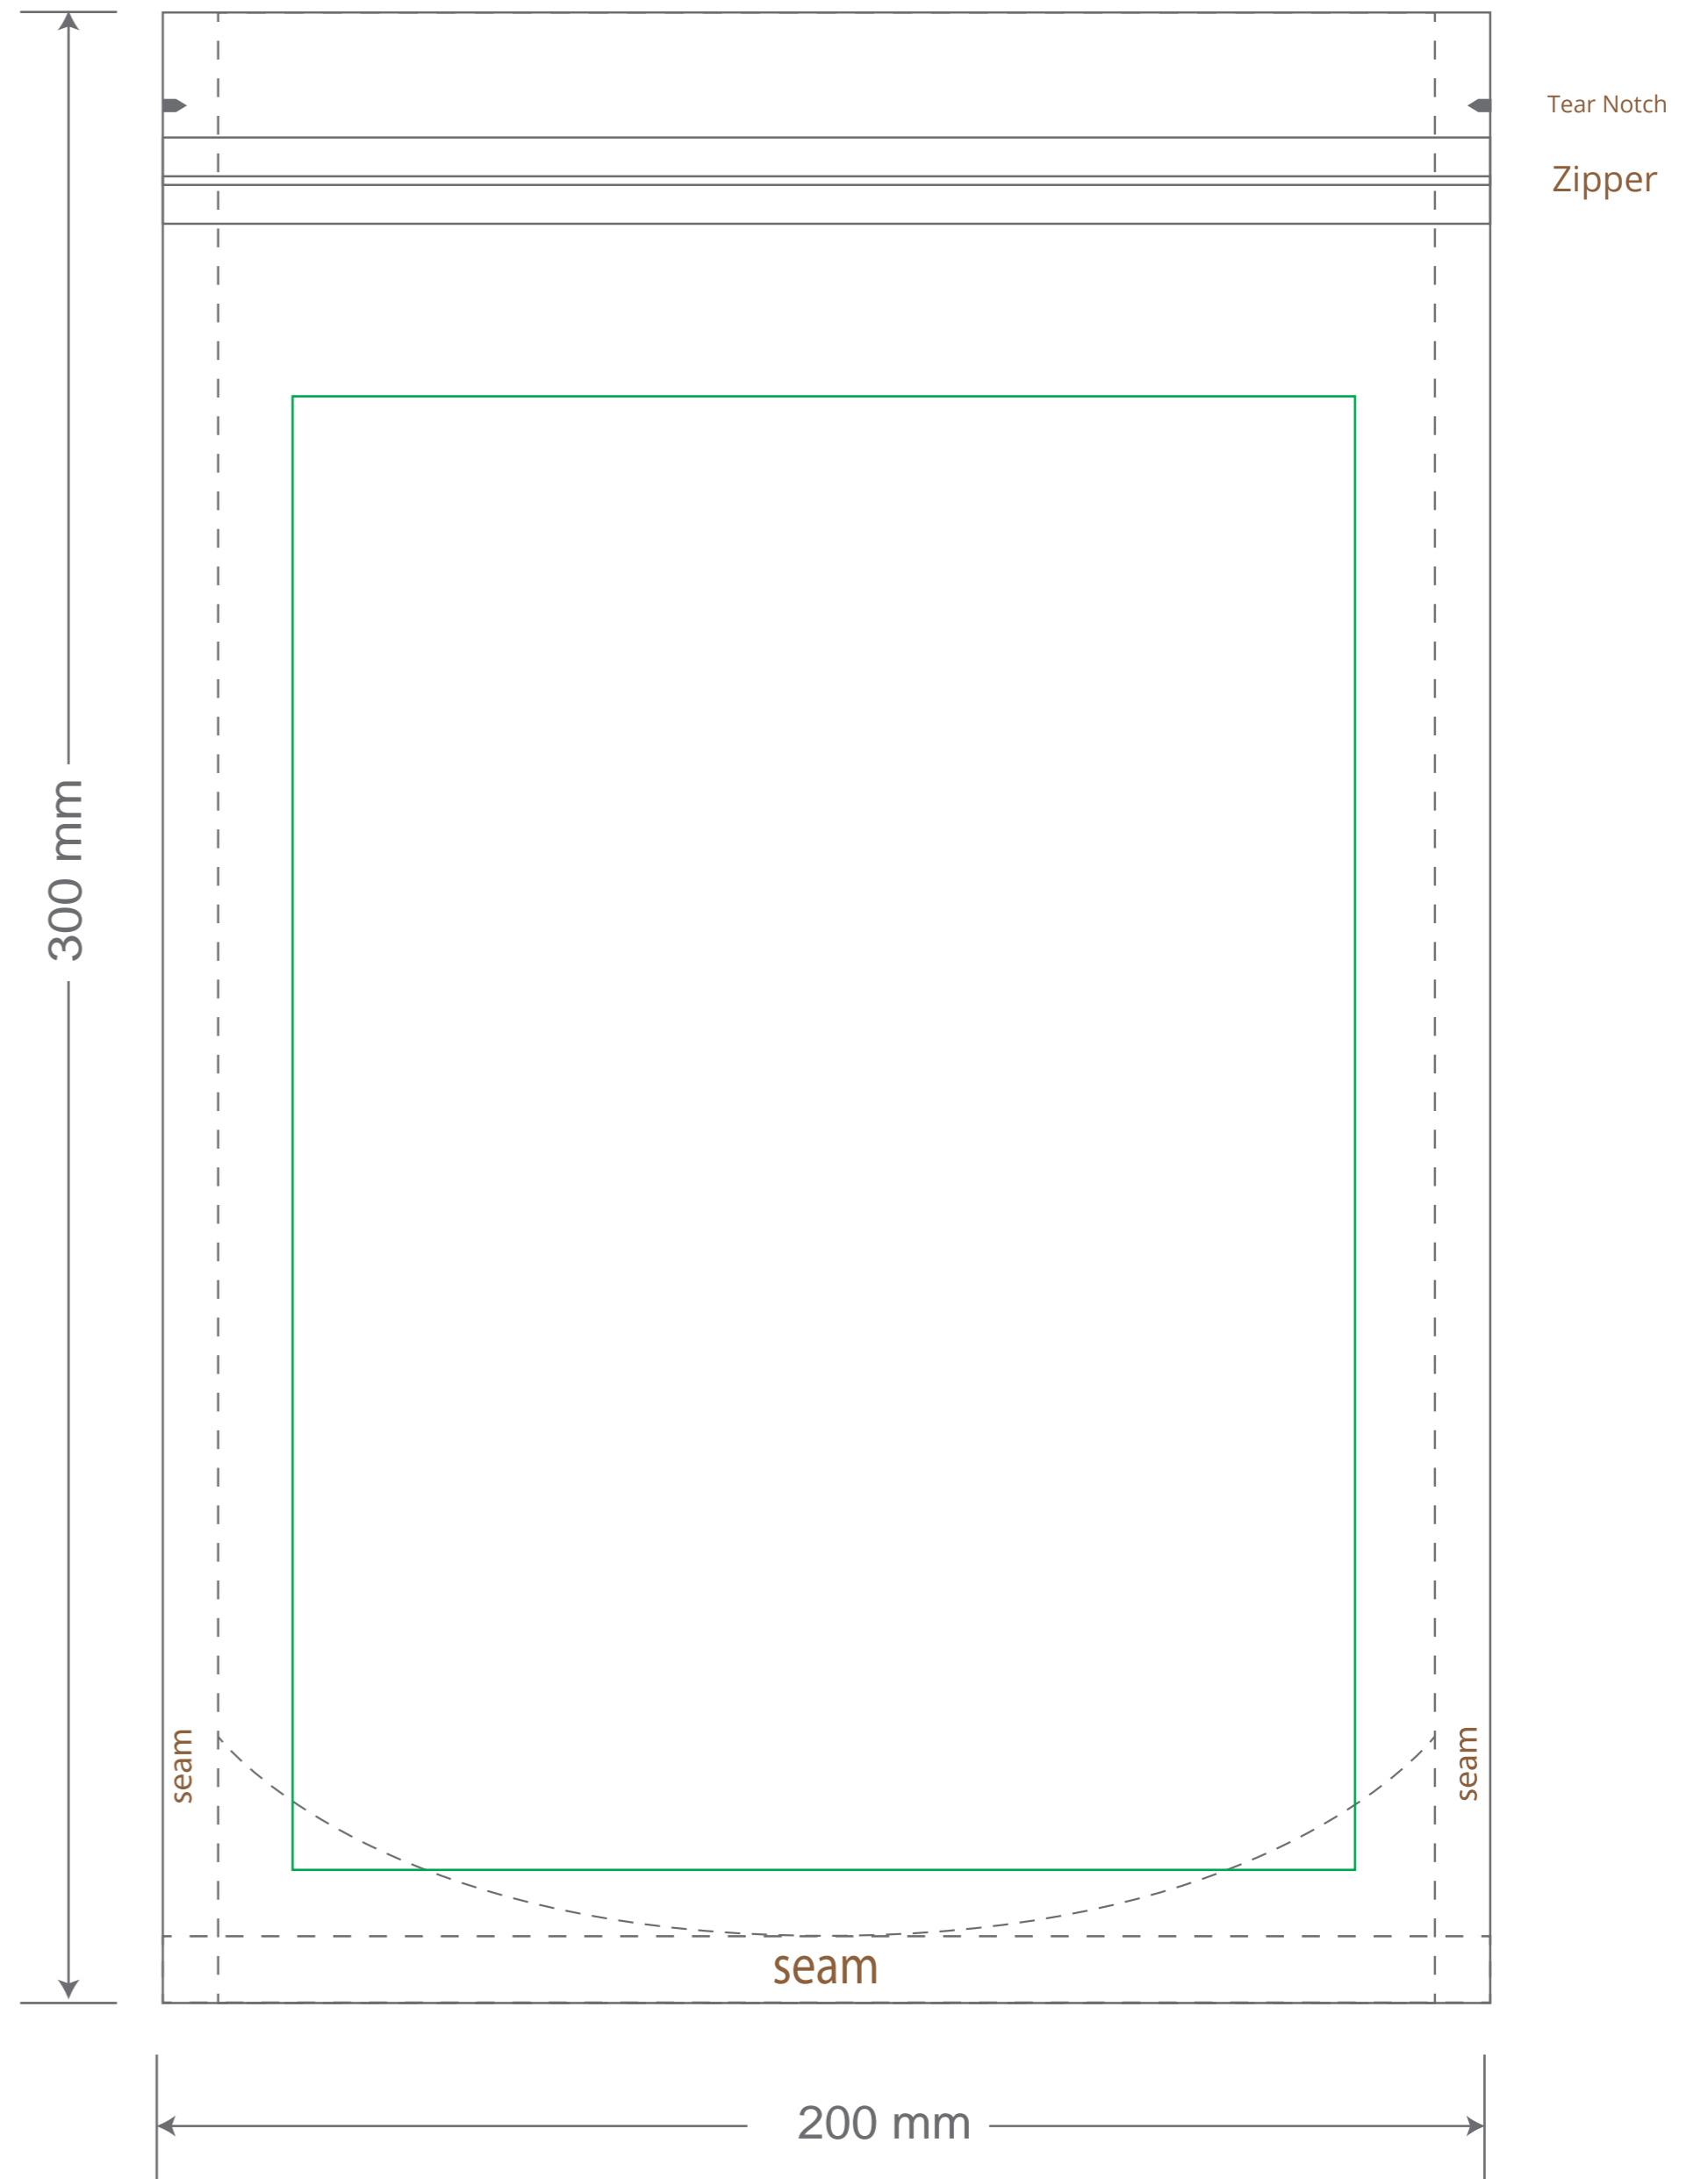

Front

Back

Green area is the bag area is the printing area, artwork with at most 2 colors for silkscreen printing.

Note: In Silkscreen printing Text font size must be bigger than 11pt can be clearly printed.