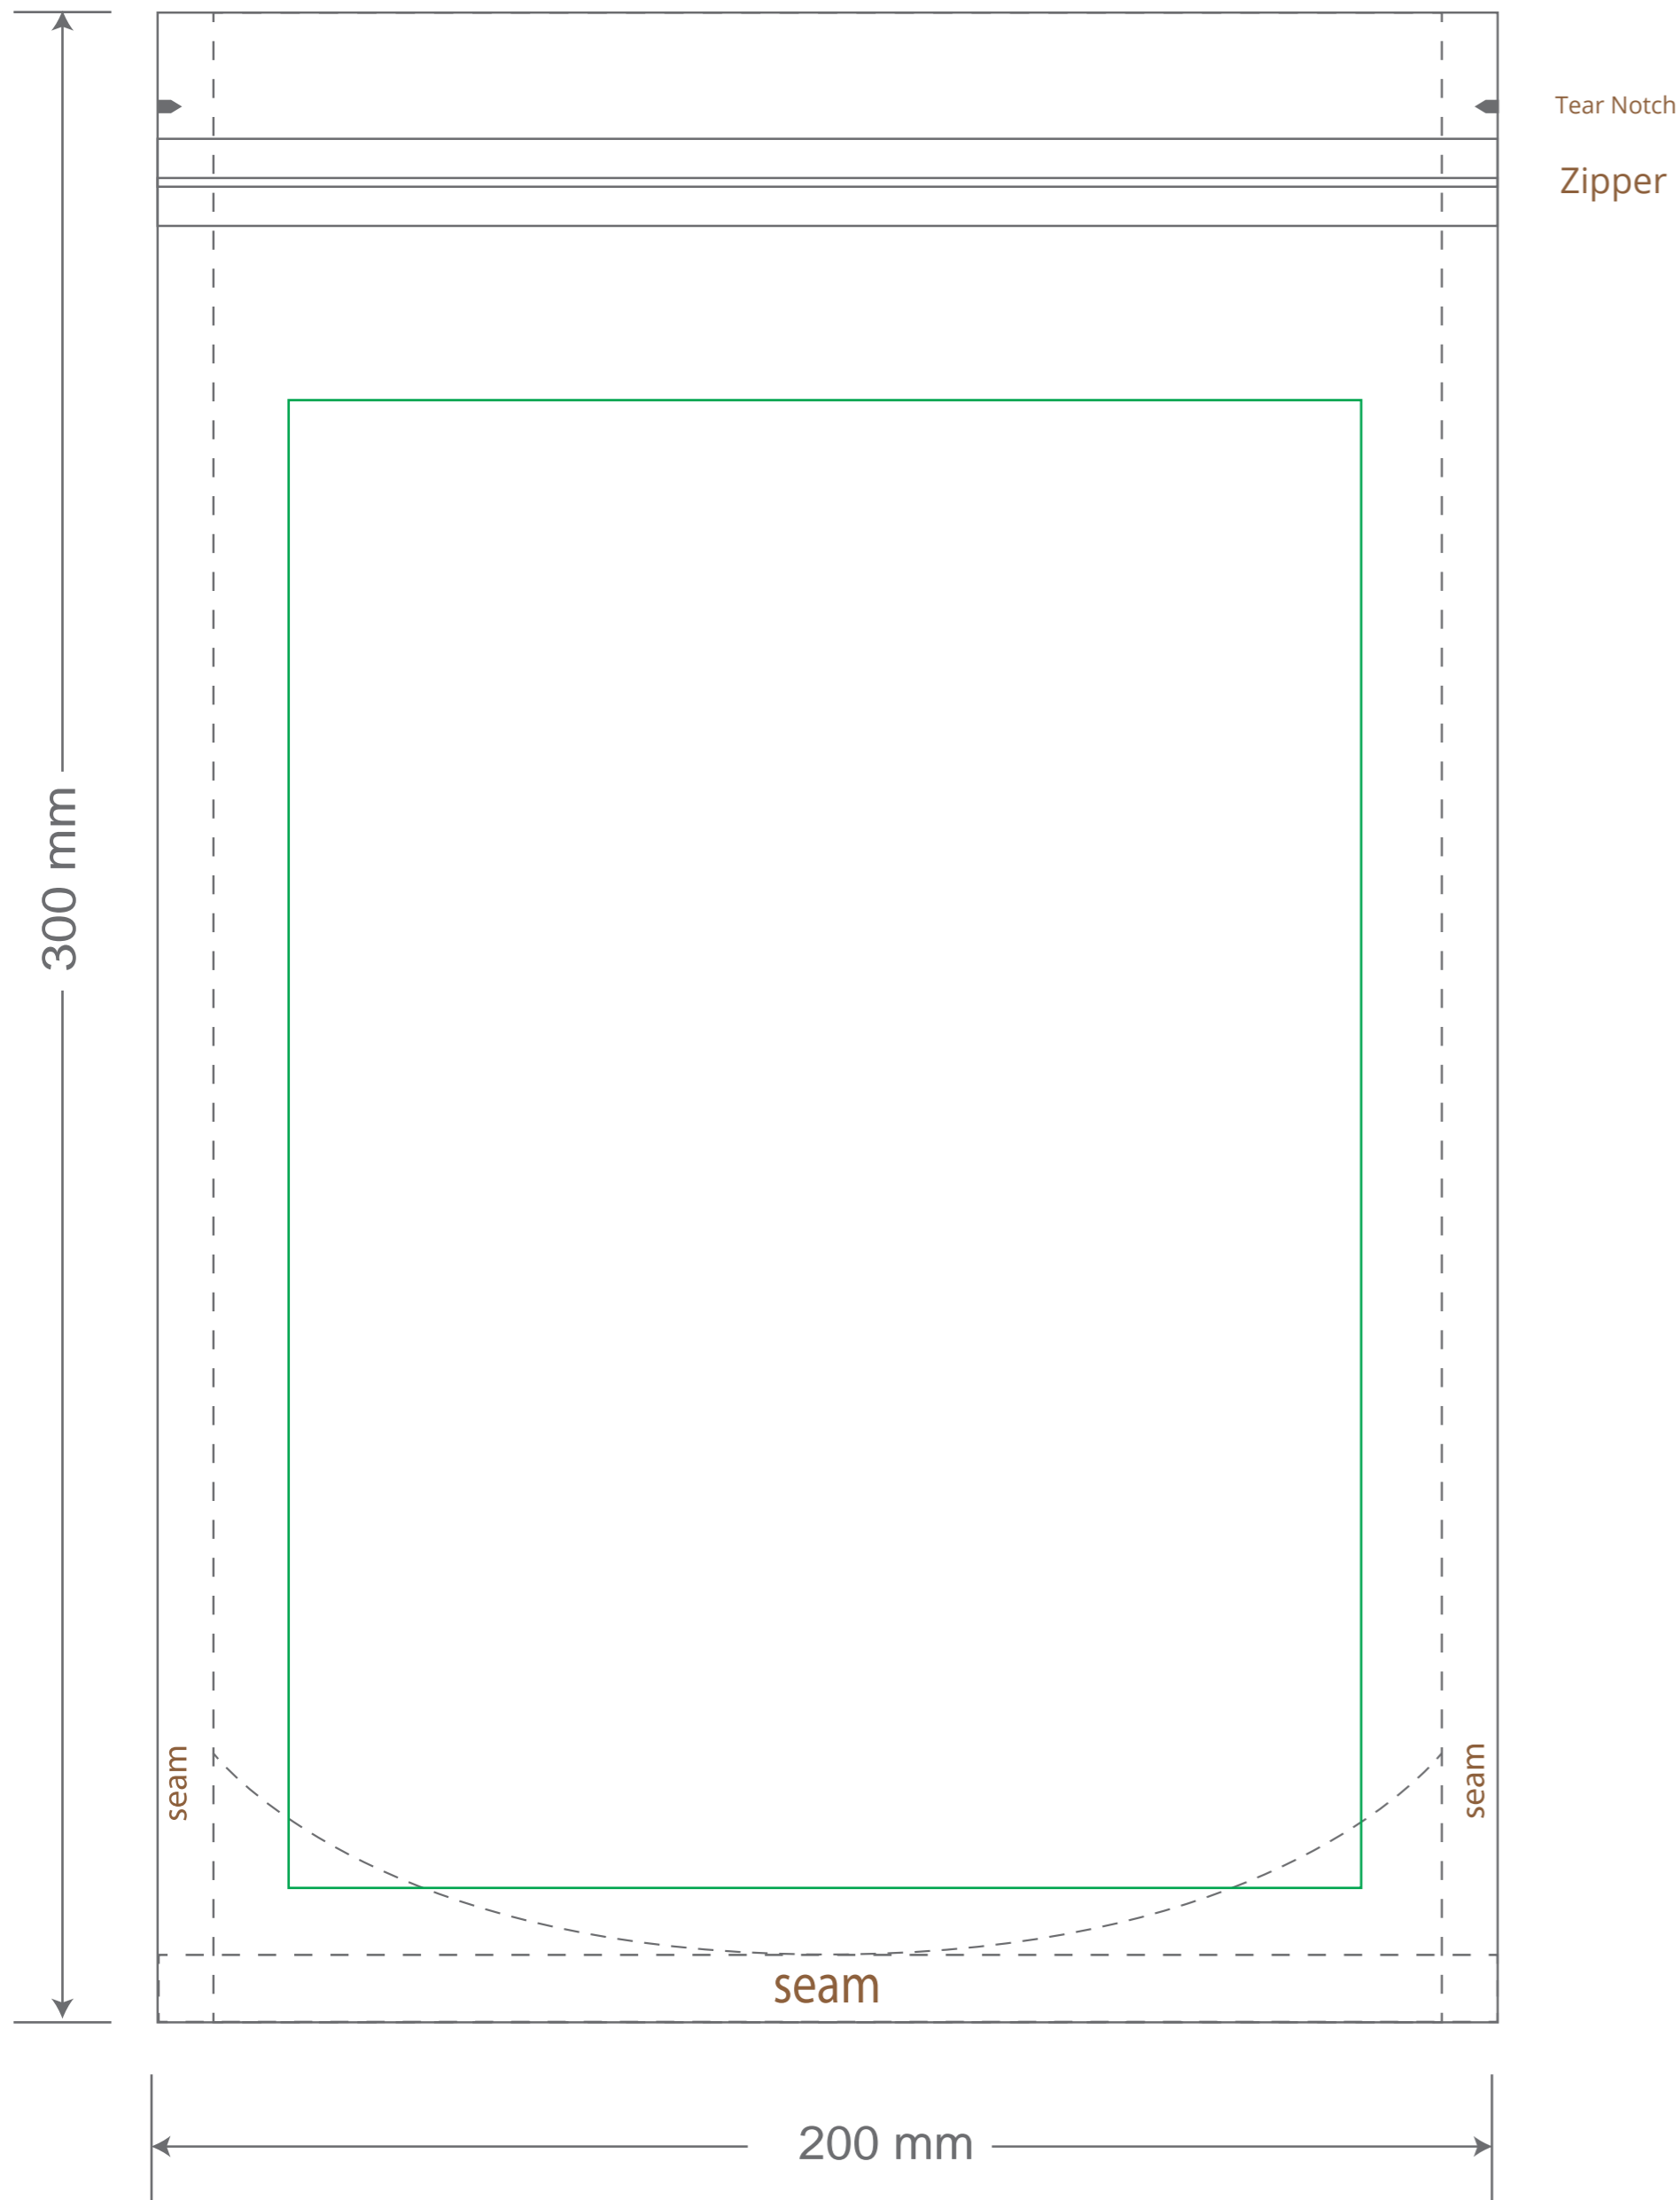

Front

Back

Green area is the bag area is the printing area, artwork with at most 2 colors for silkscreen printing.

Note: In Silkscreen printing Text font size must be bigger than 11pt can be clearly printed.