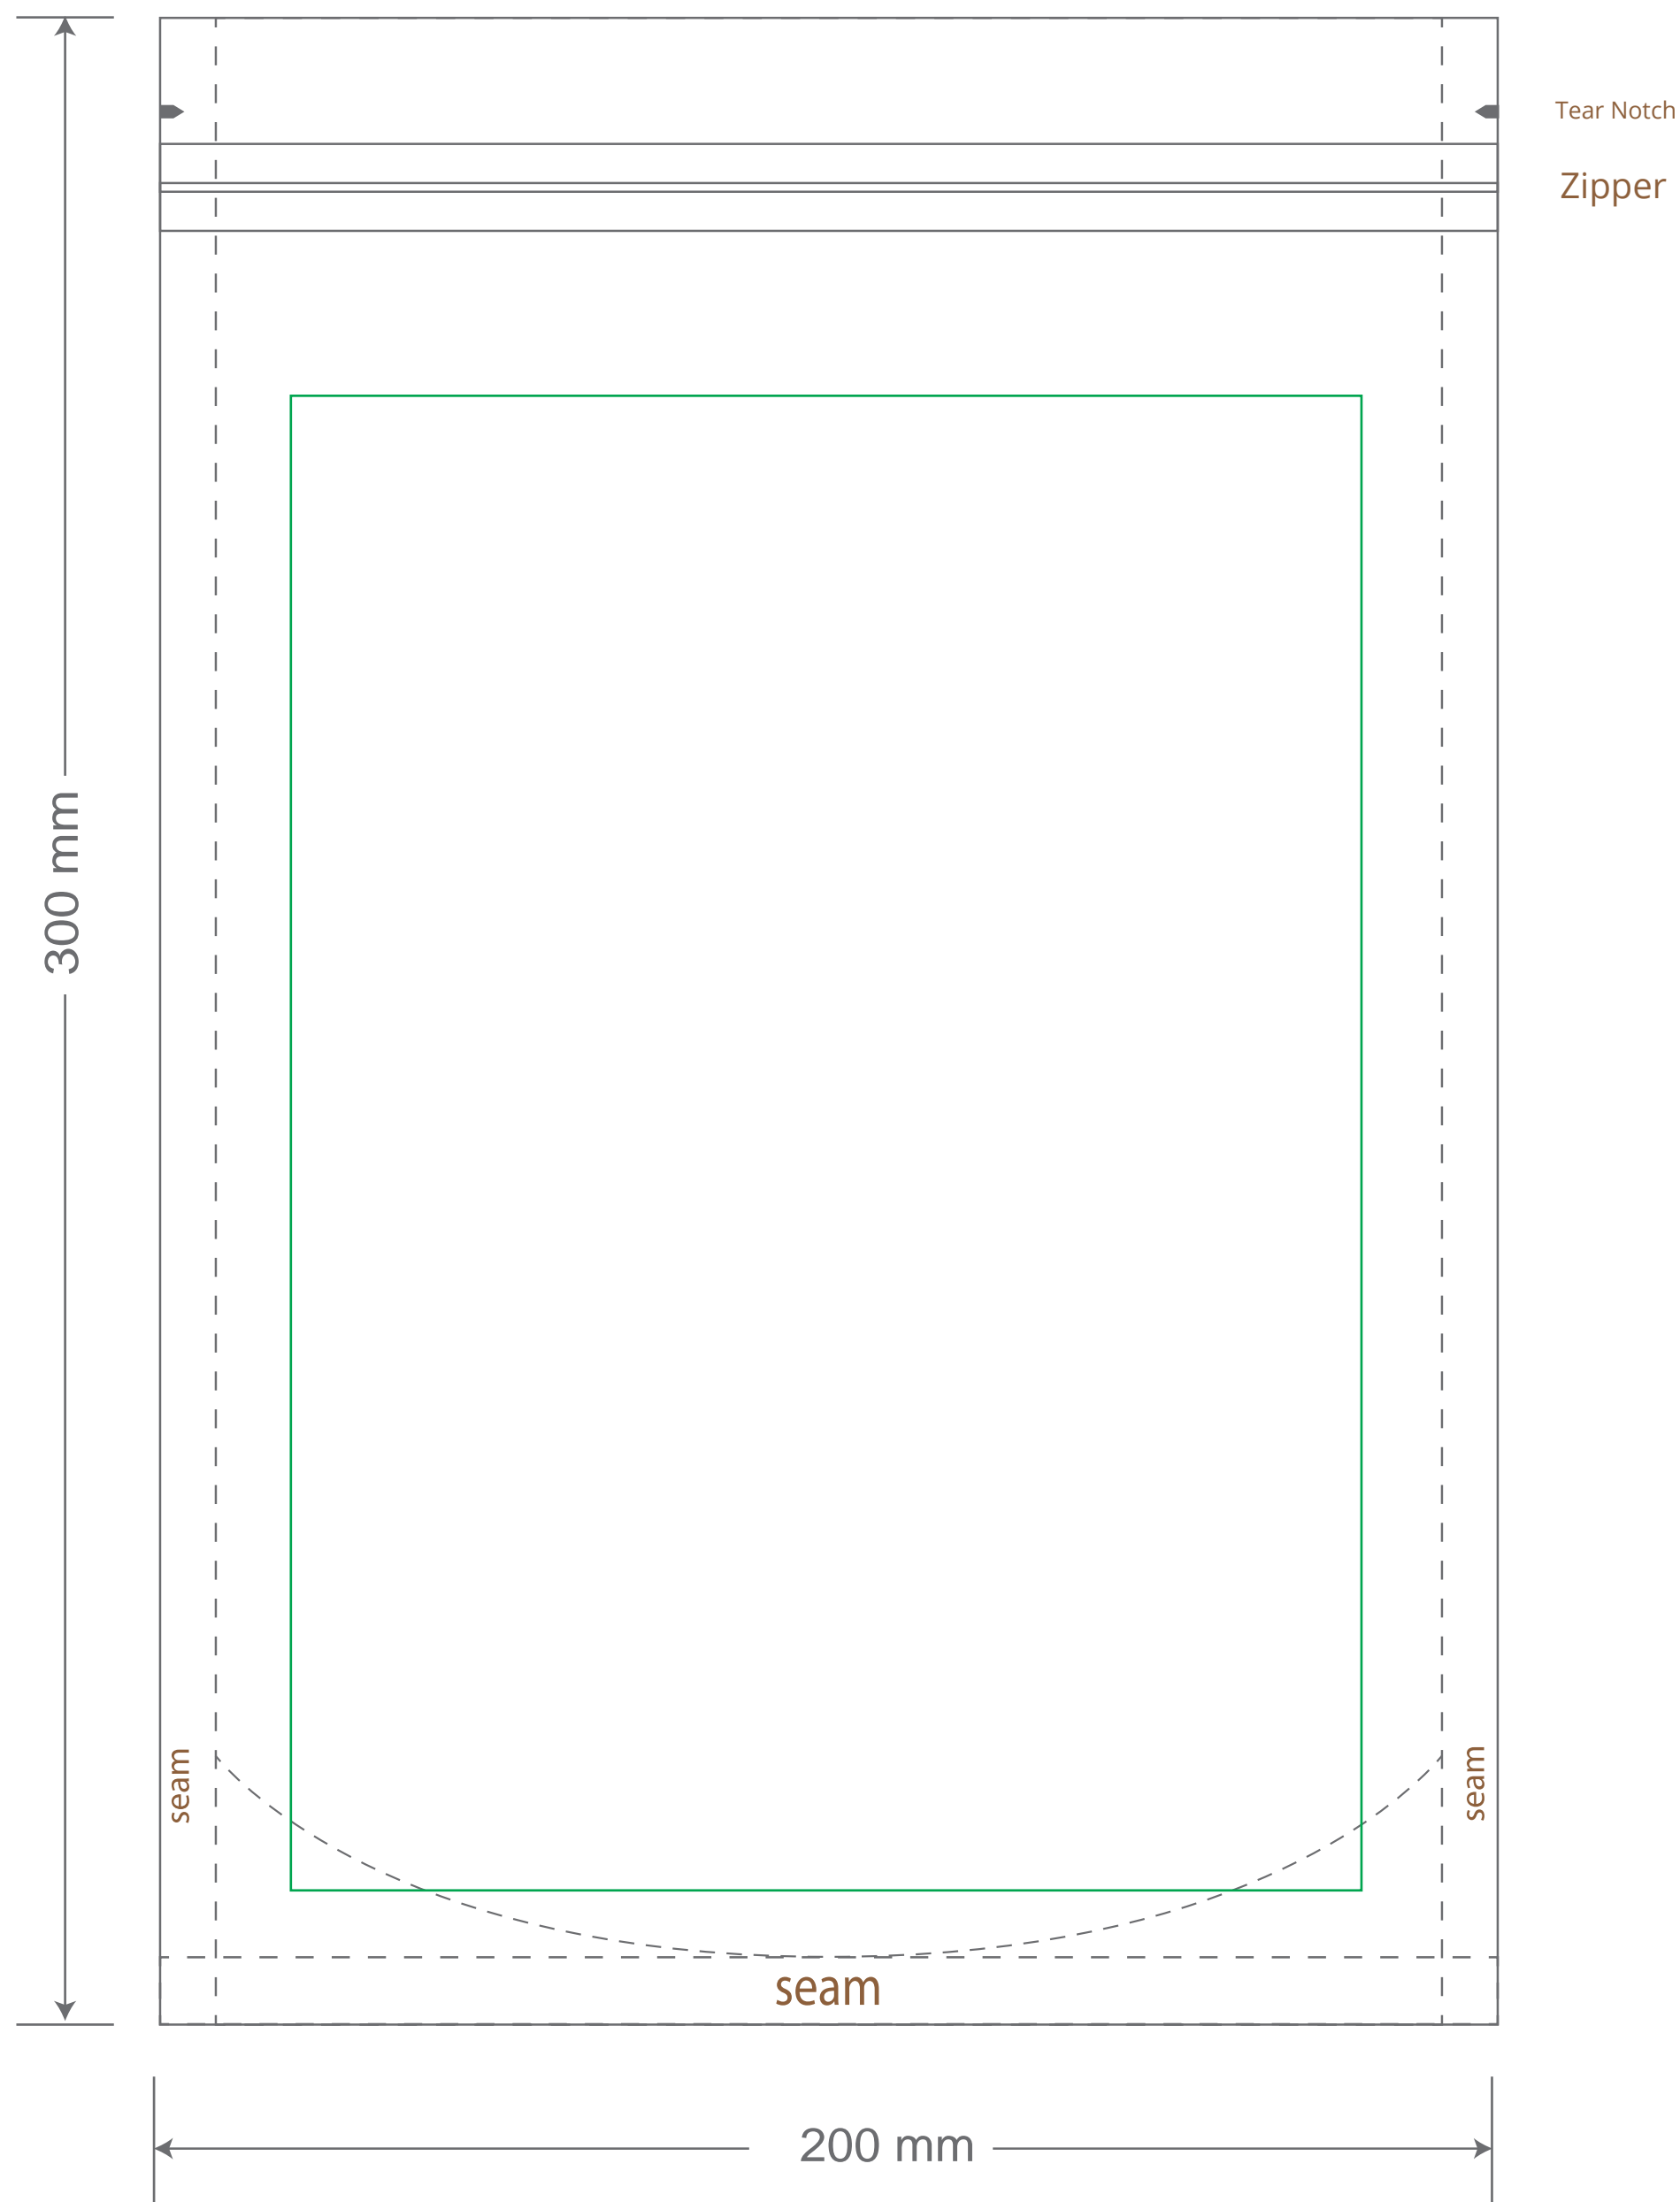

Front

Back

Green area is the bag area is the printing area, artwork with at most 2 colors for silkscreen printing.

Note: In Silkscreen printing Text font size must be bigger than 11pt can be clearly printed.