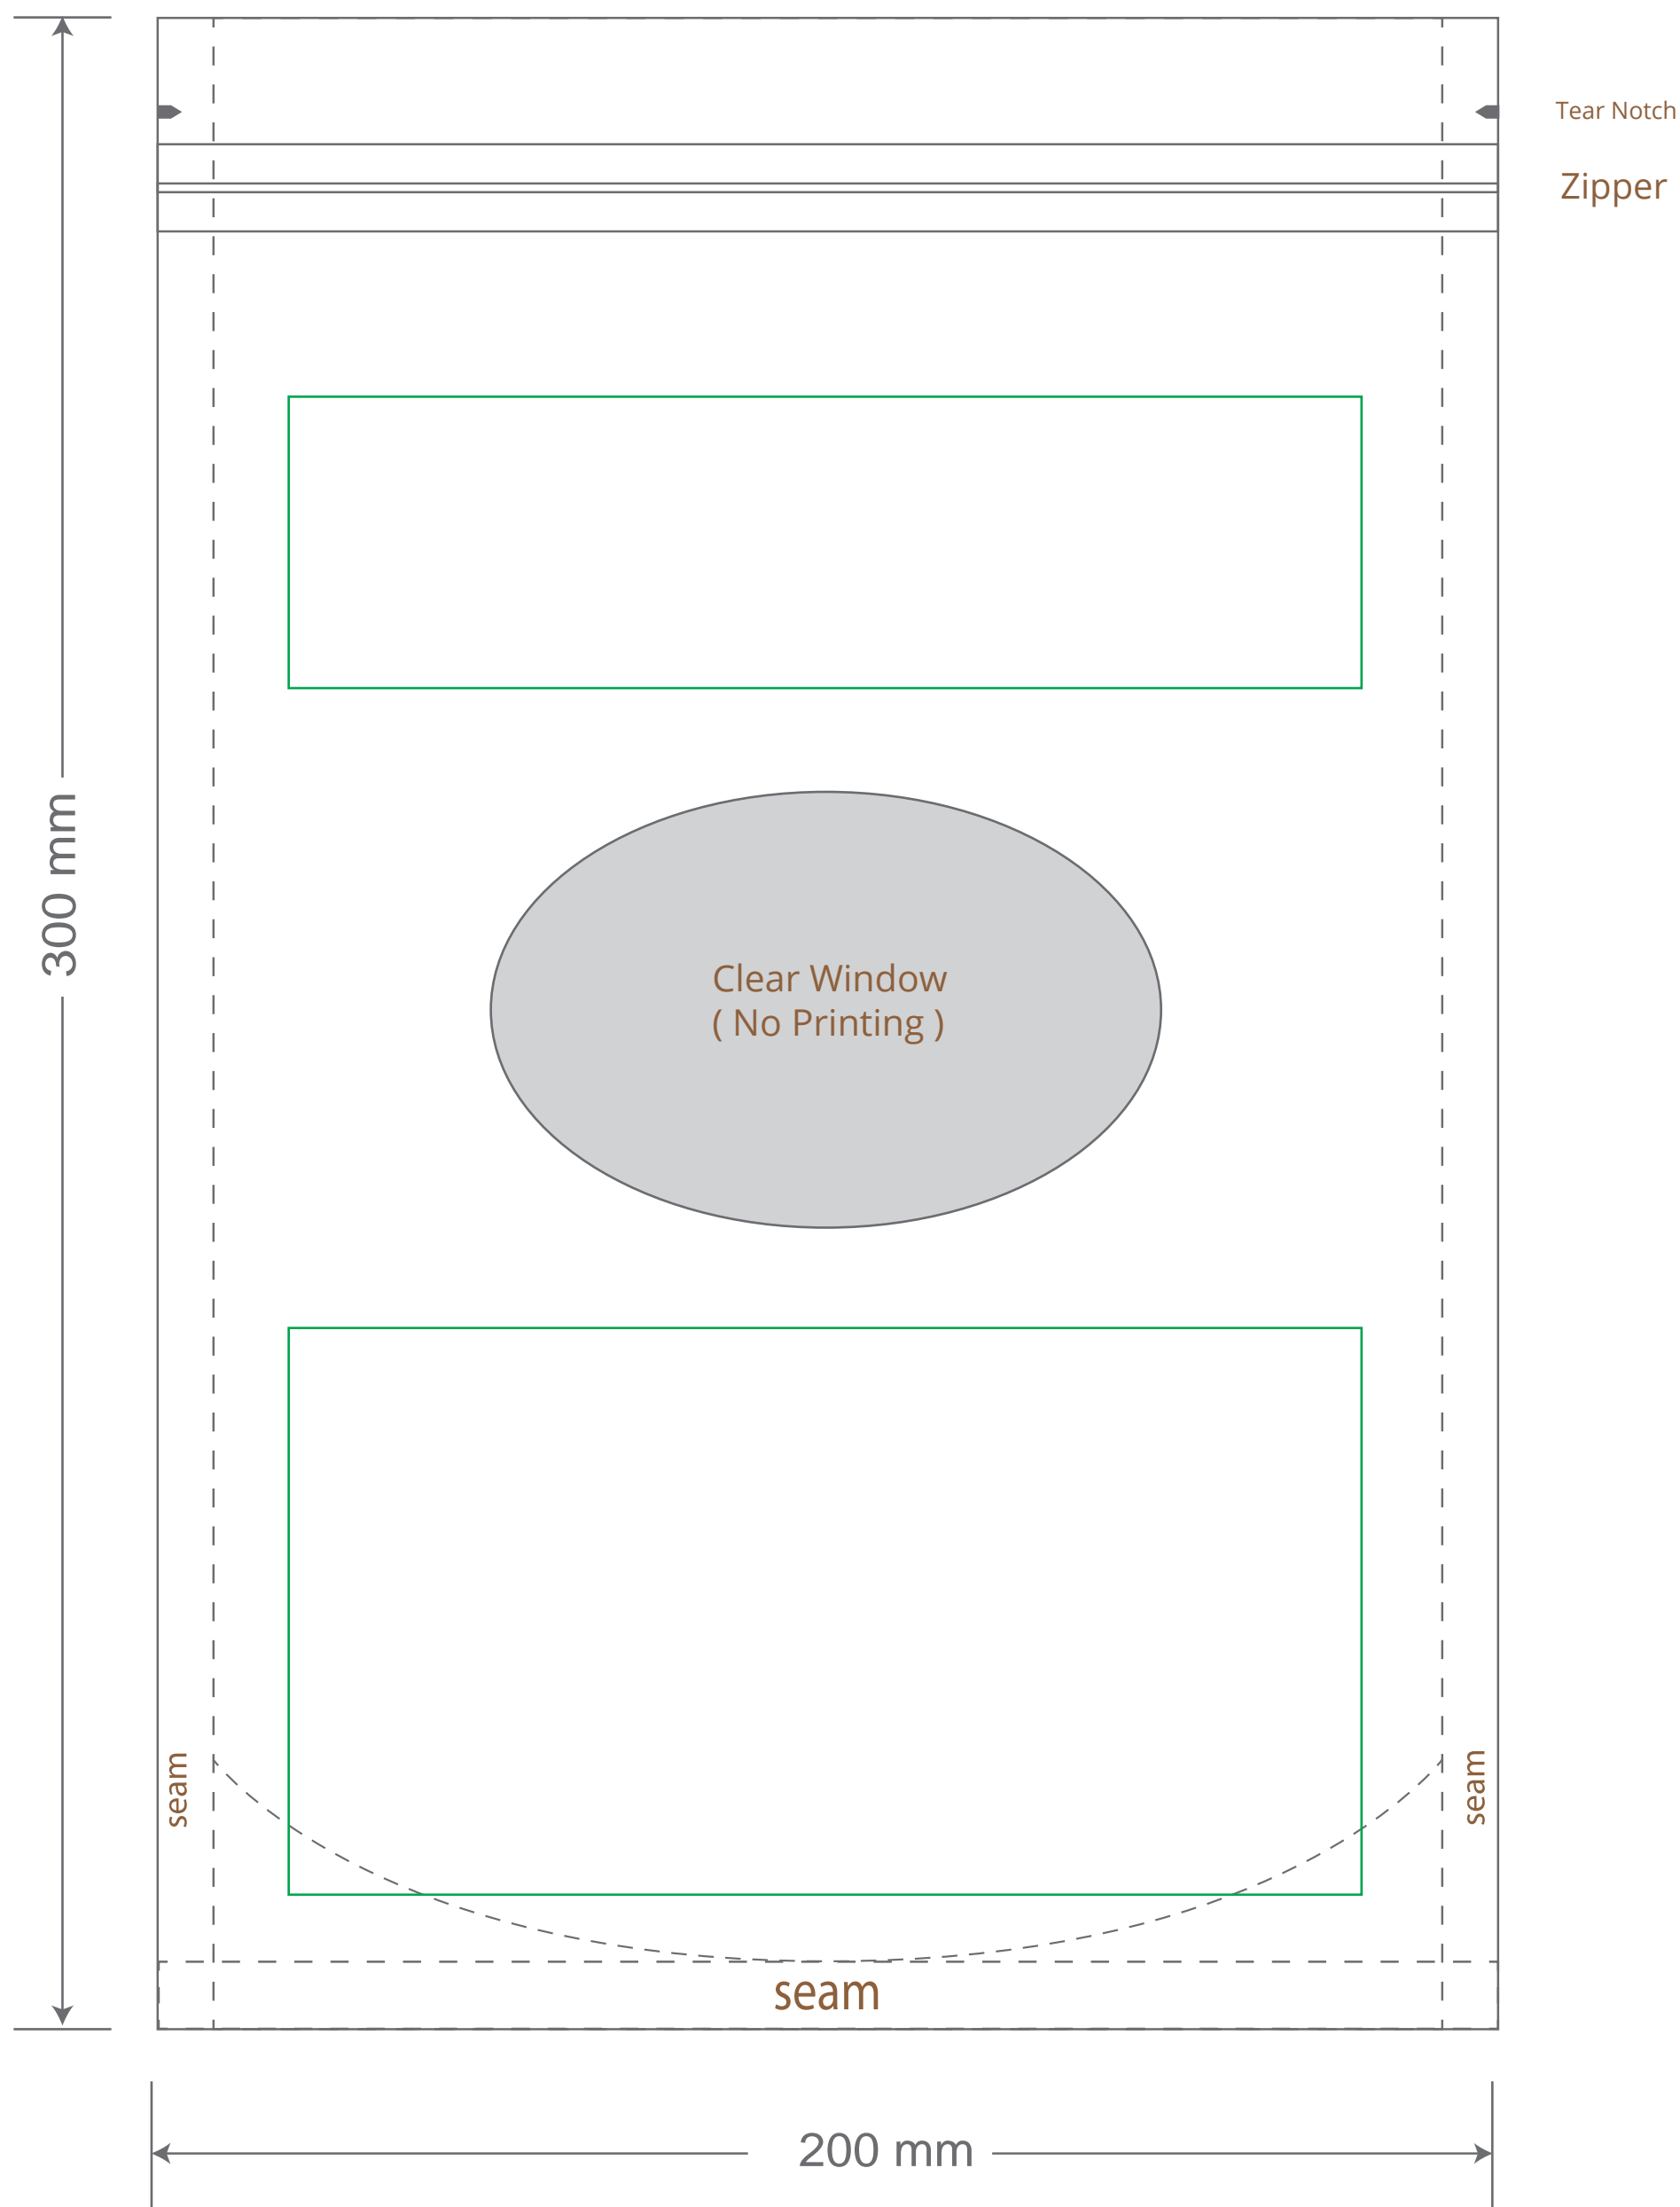

Front

Back

Green area is the bag area is the printing area, artwork with at most 2 colors for silkscreen printing.

Note: In Silkscreen printing Text font size must be bigger than 11pt can be clearly printed.