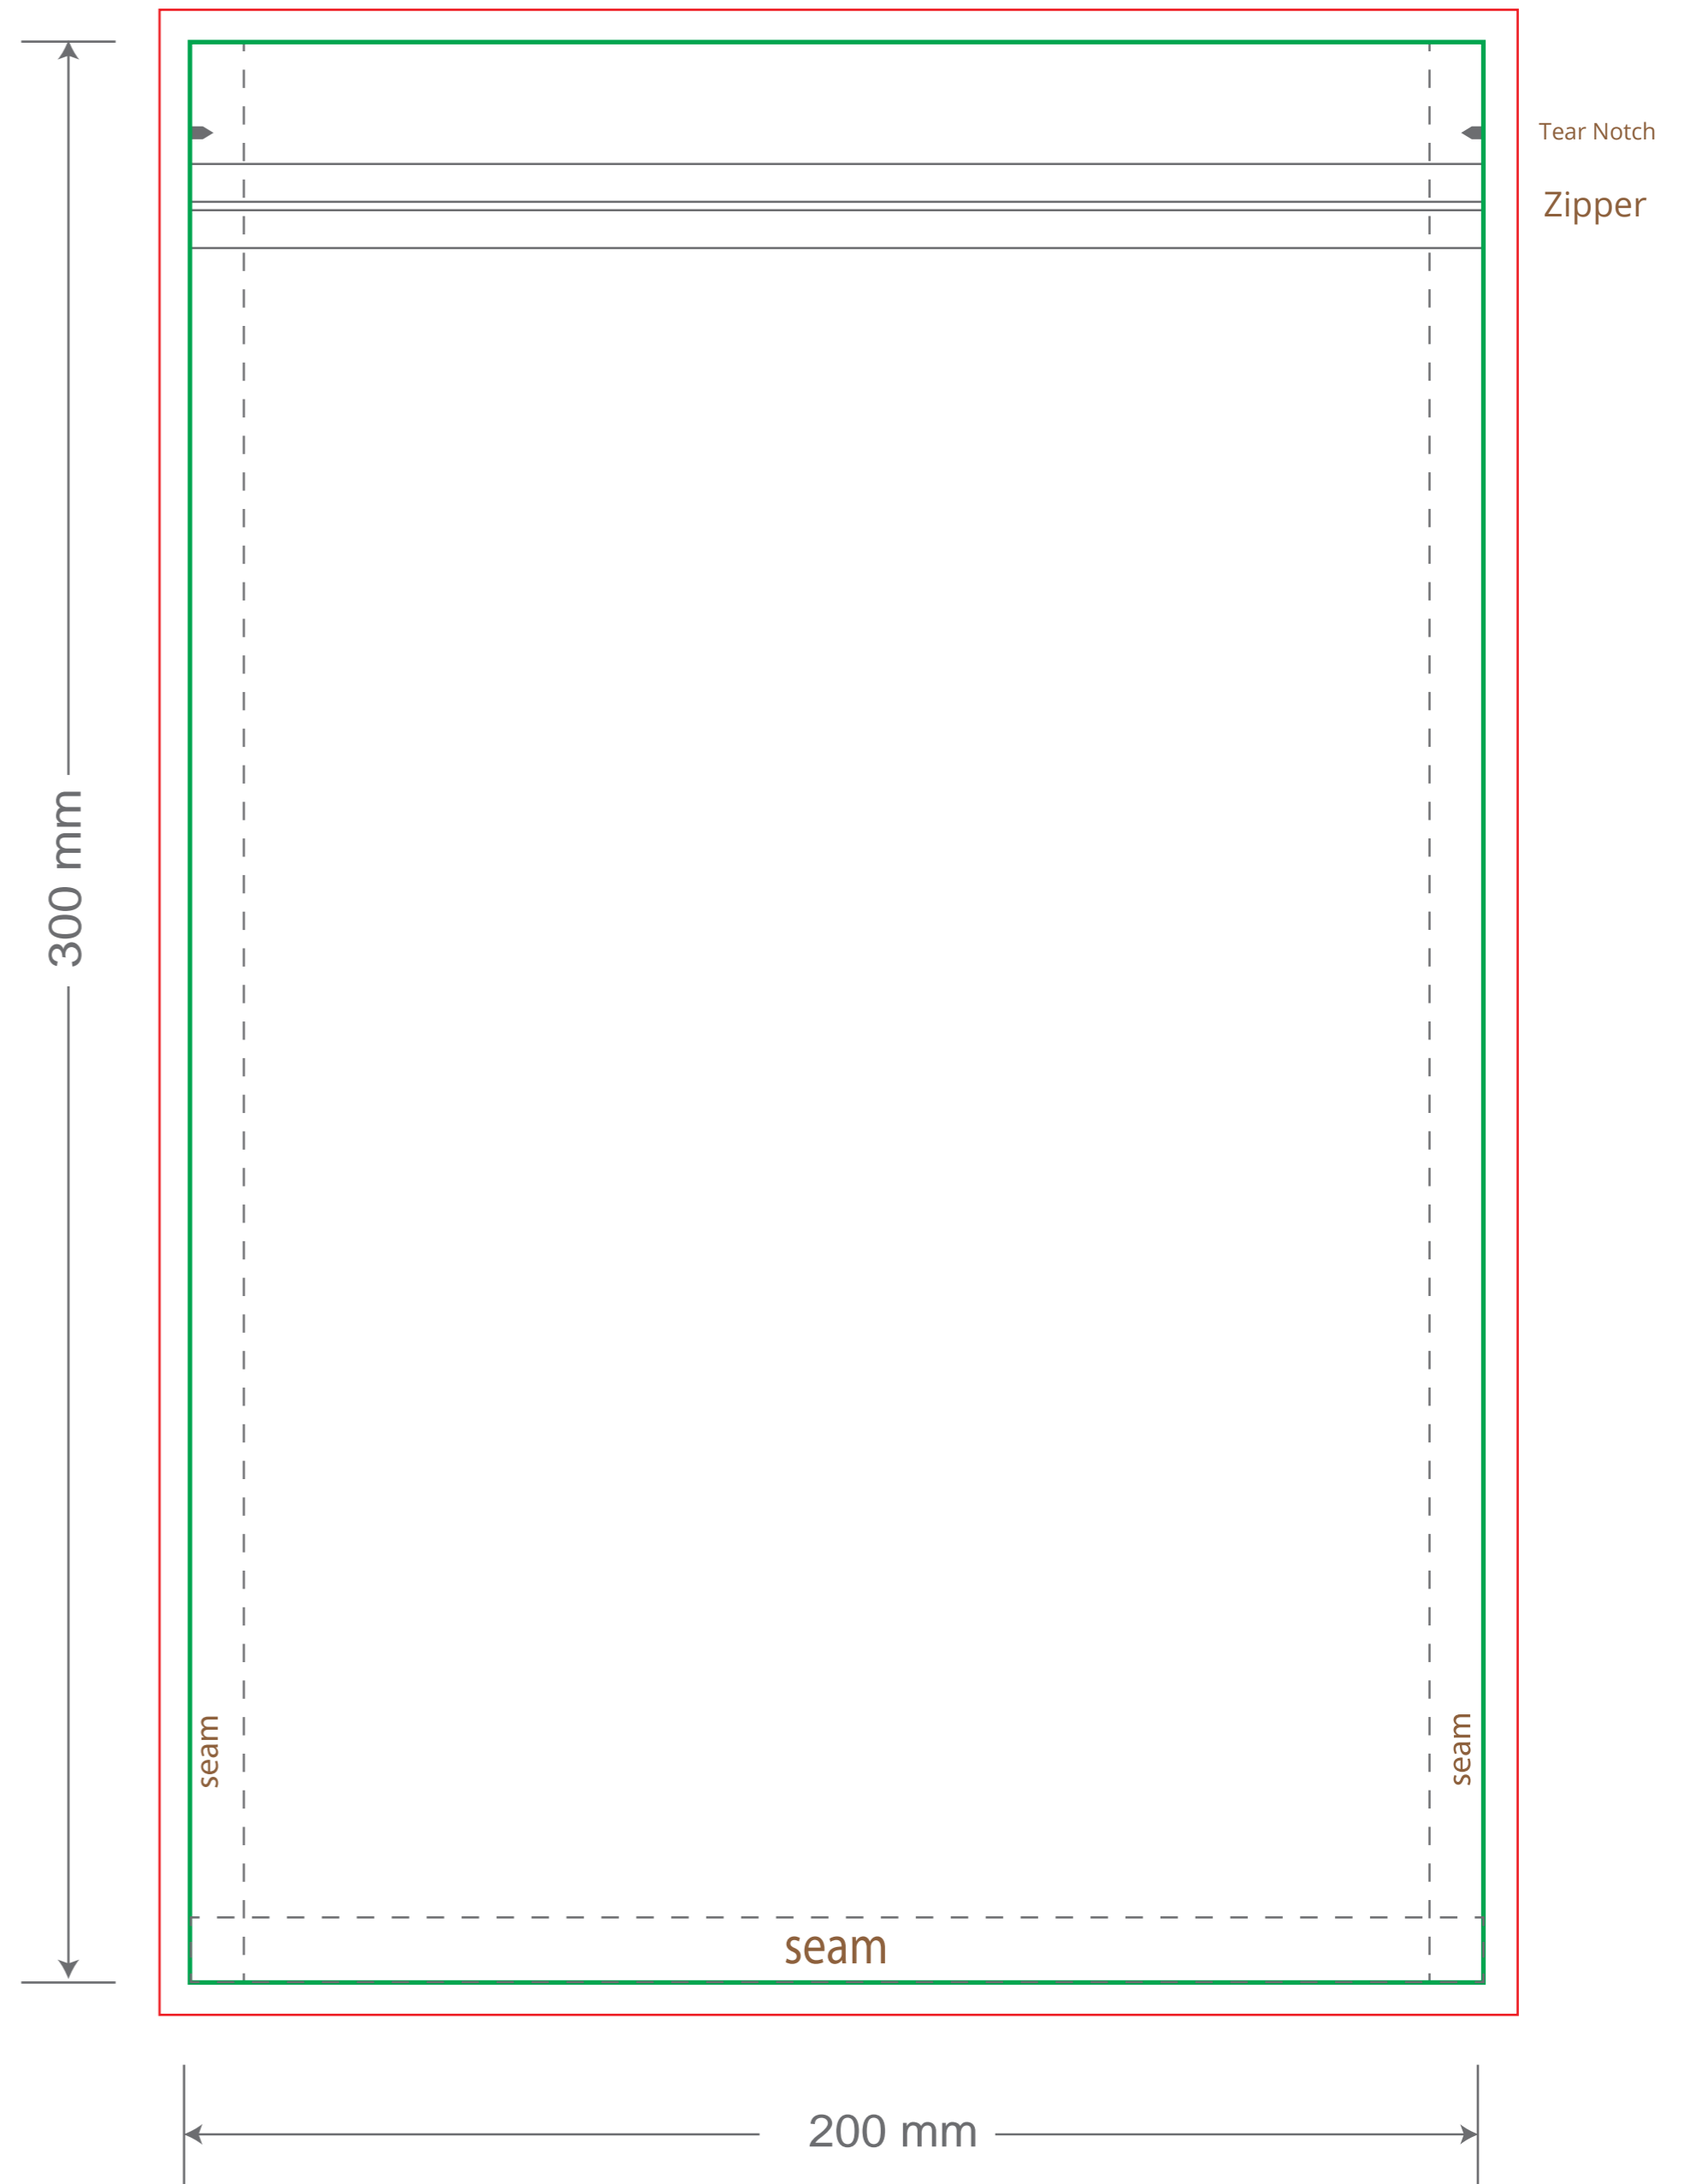

Front

Back

Green area is the bag area can with printing, except the window area.

Red area is the bleed area, please extend your artwork outside the green area within the red area.