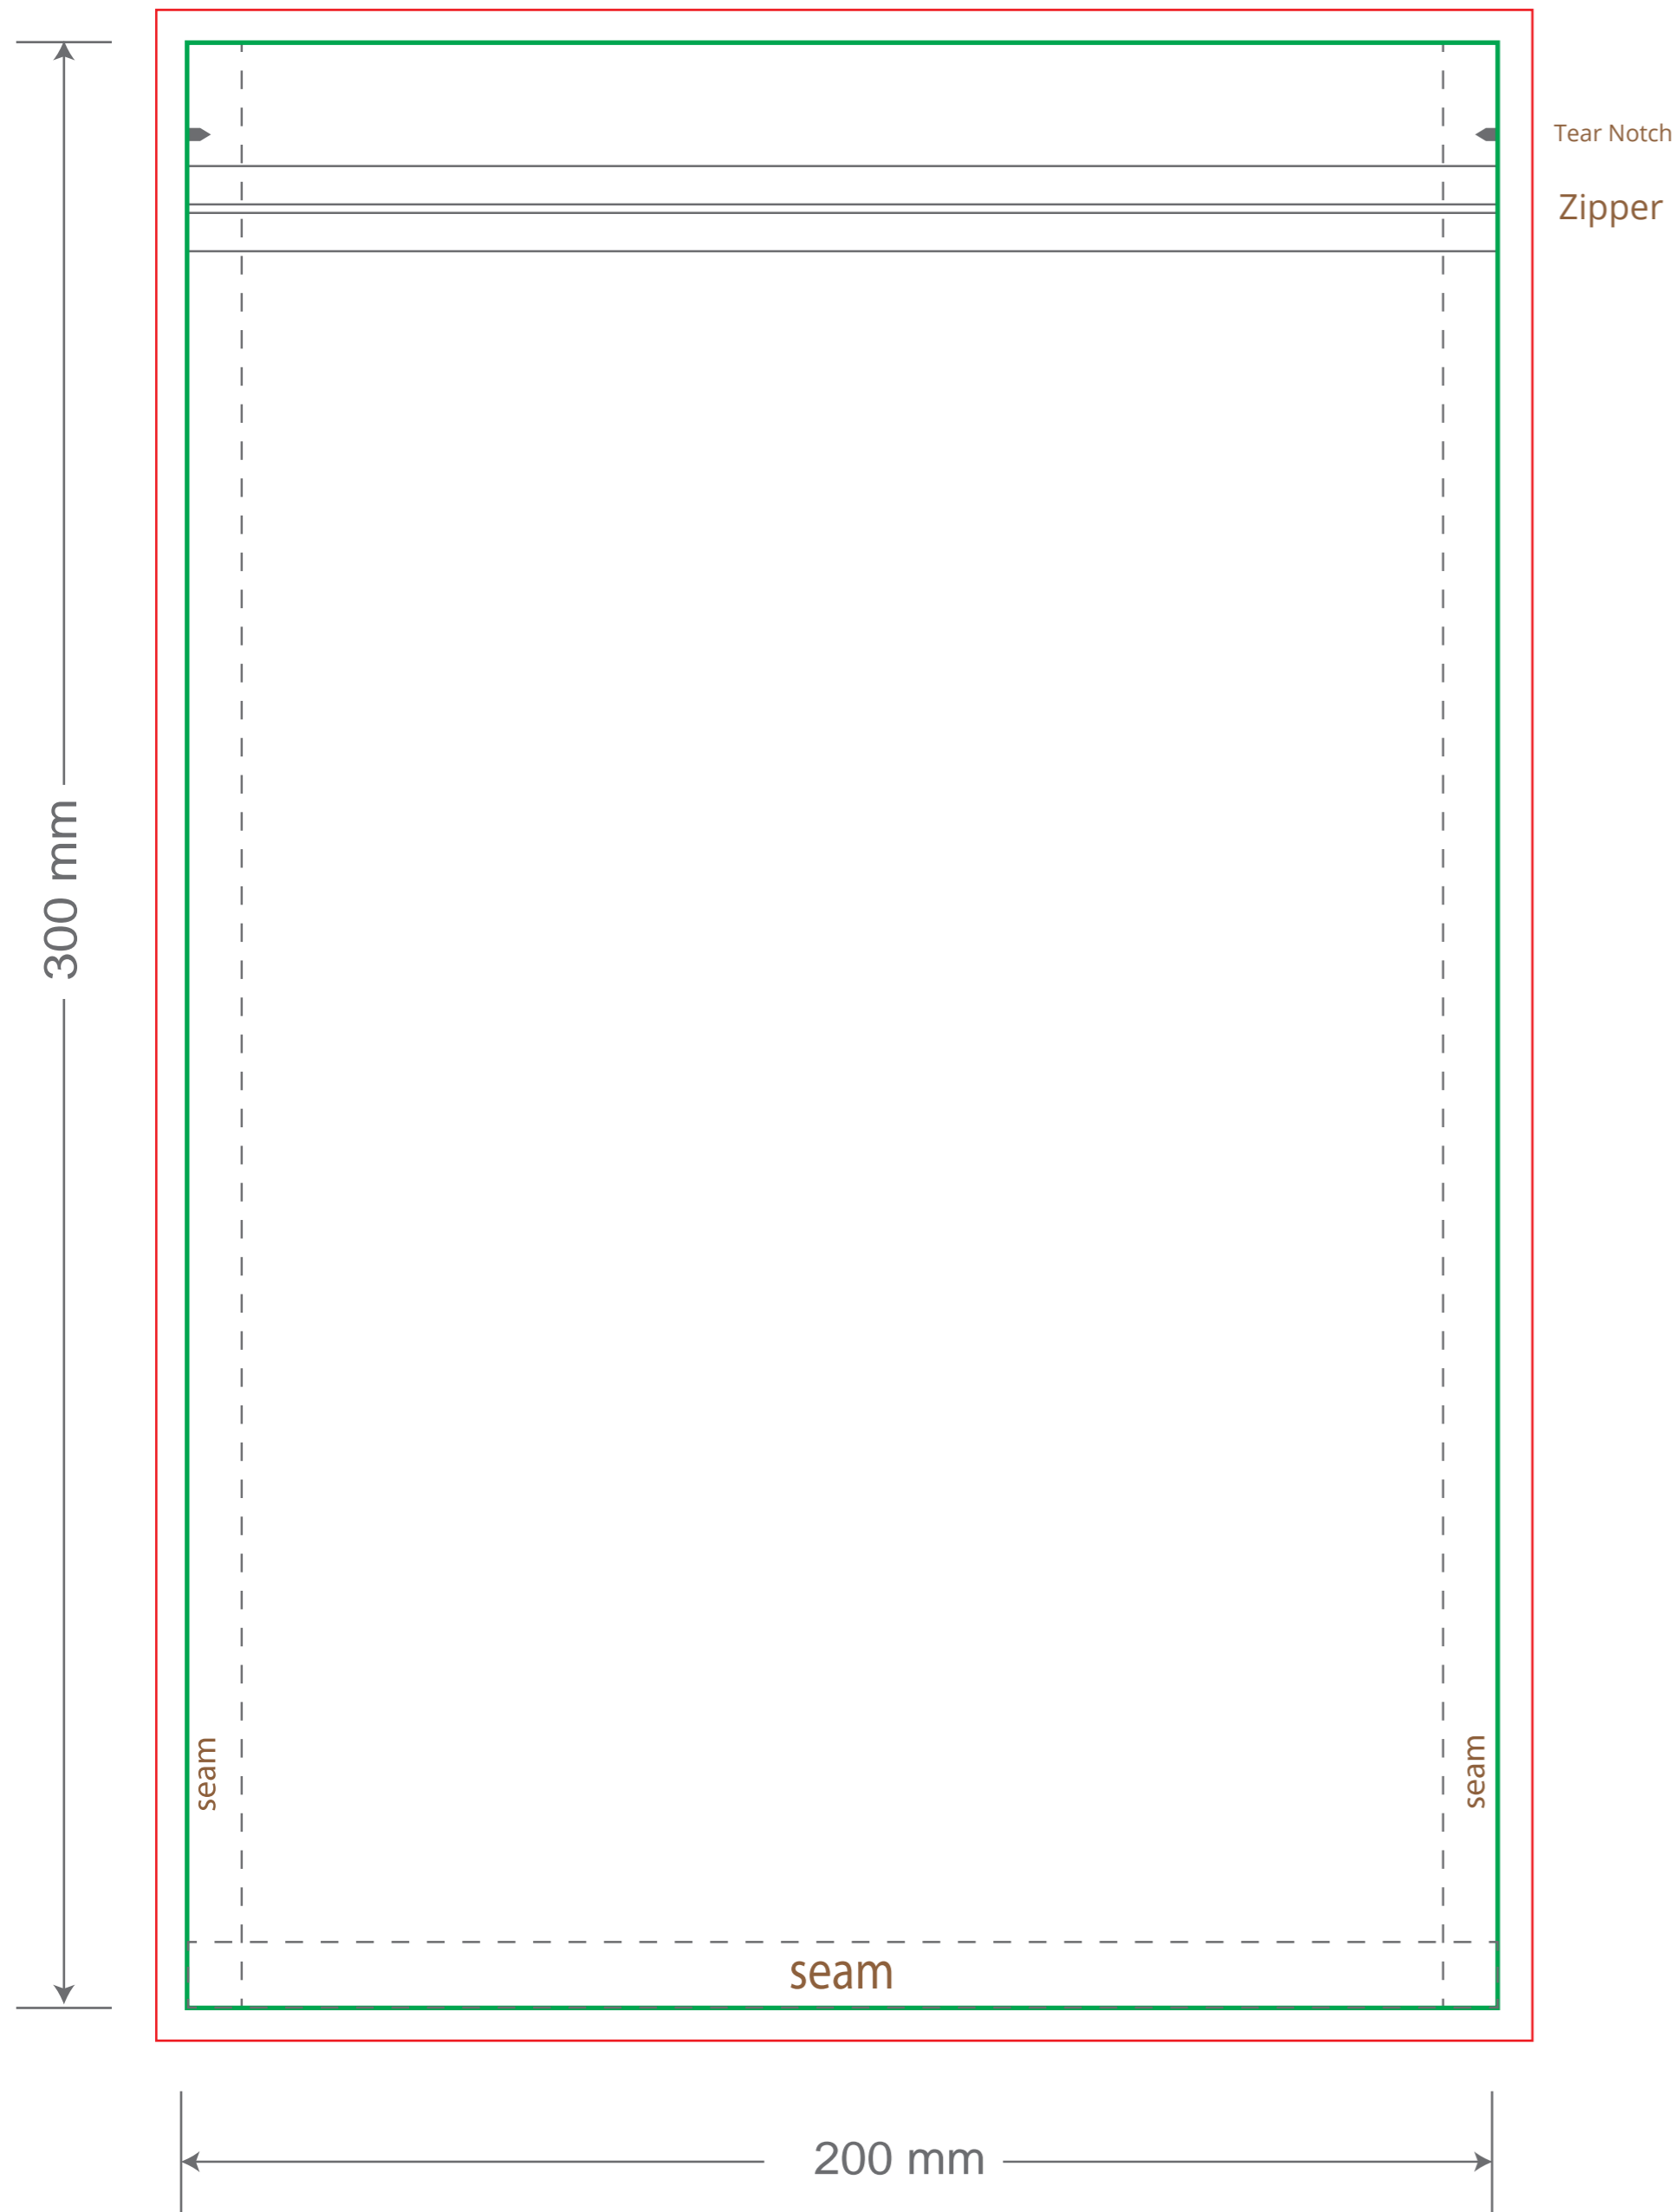

Front

Back

Green area is the bag area can with printing, except the window area.

Red area is the bleed area, please extend your artwork outside the green area within the red area.