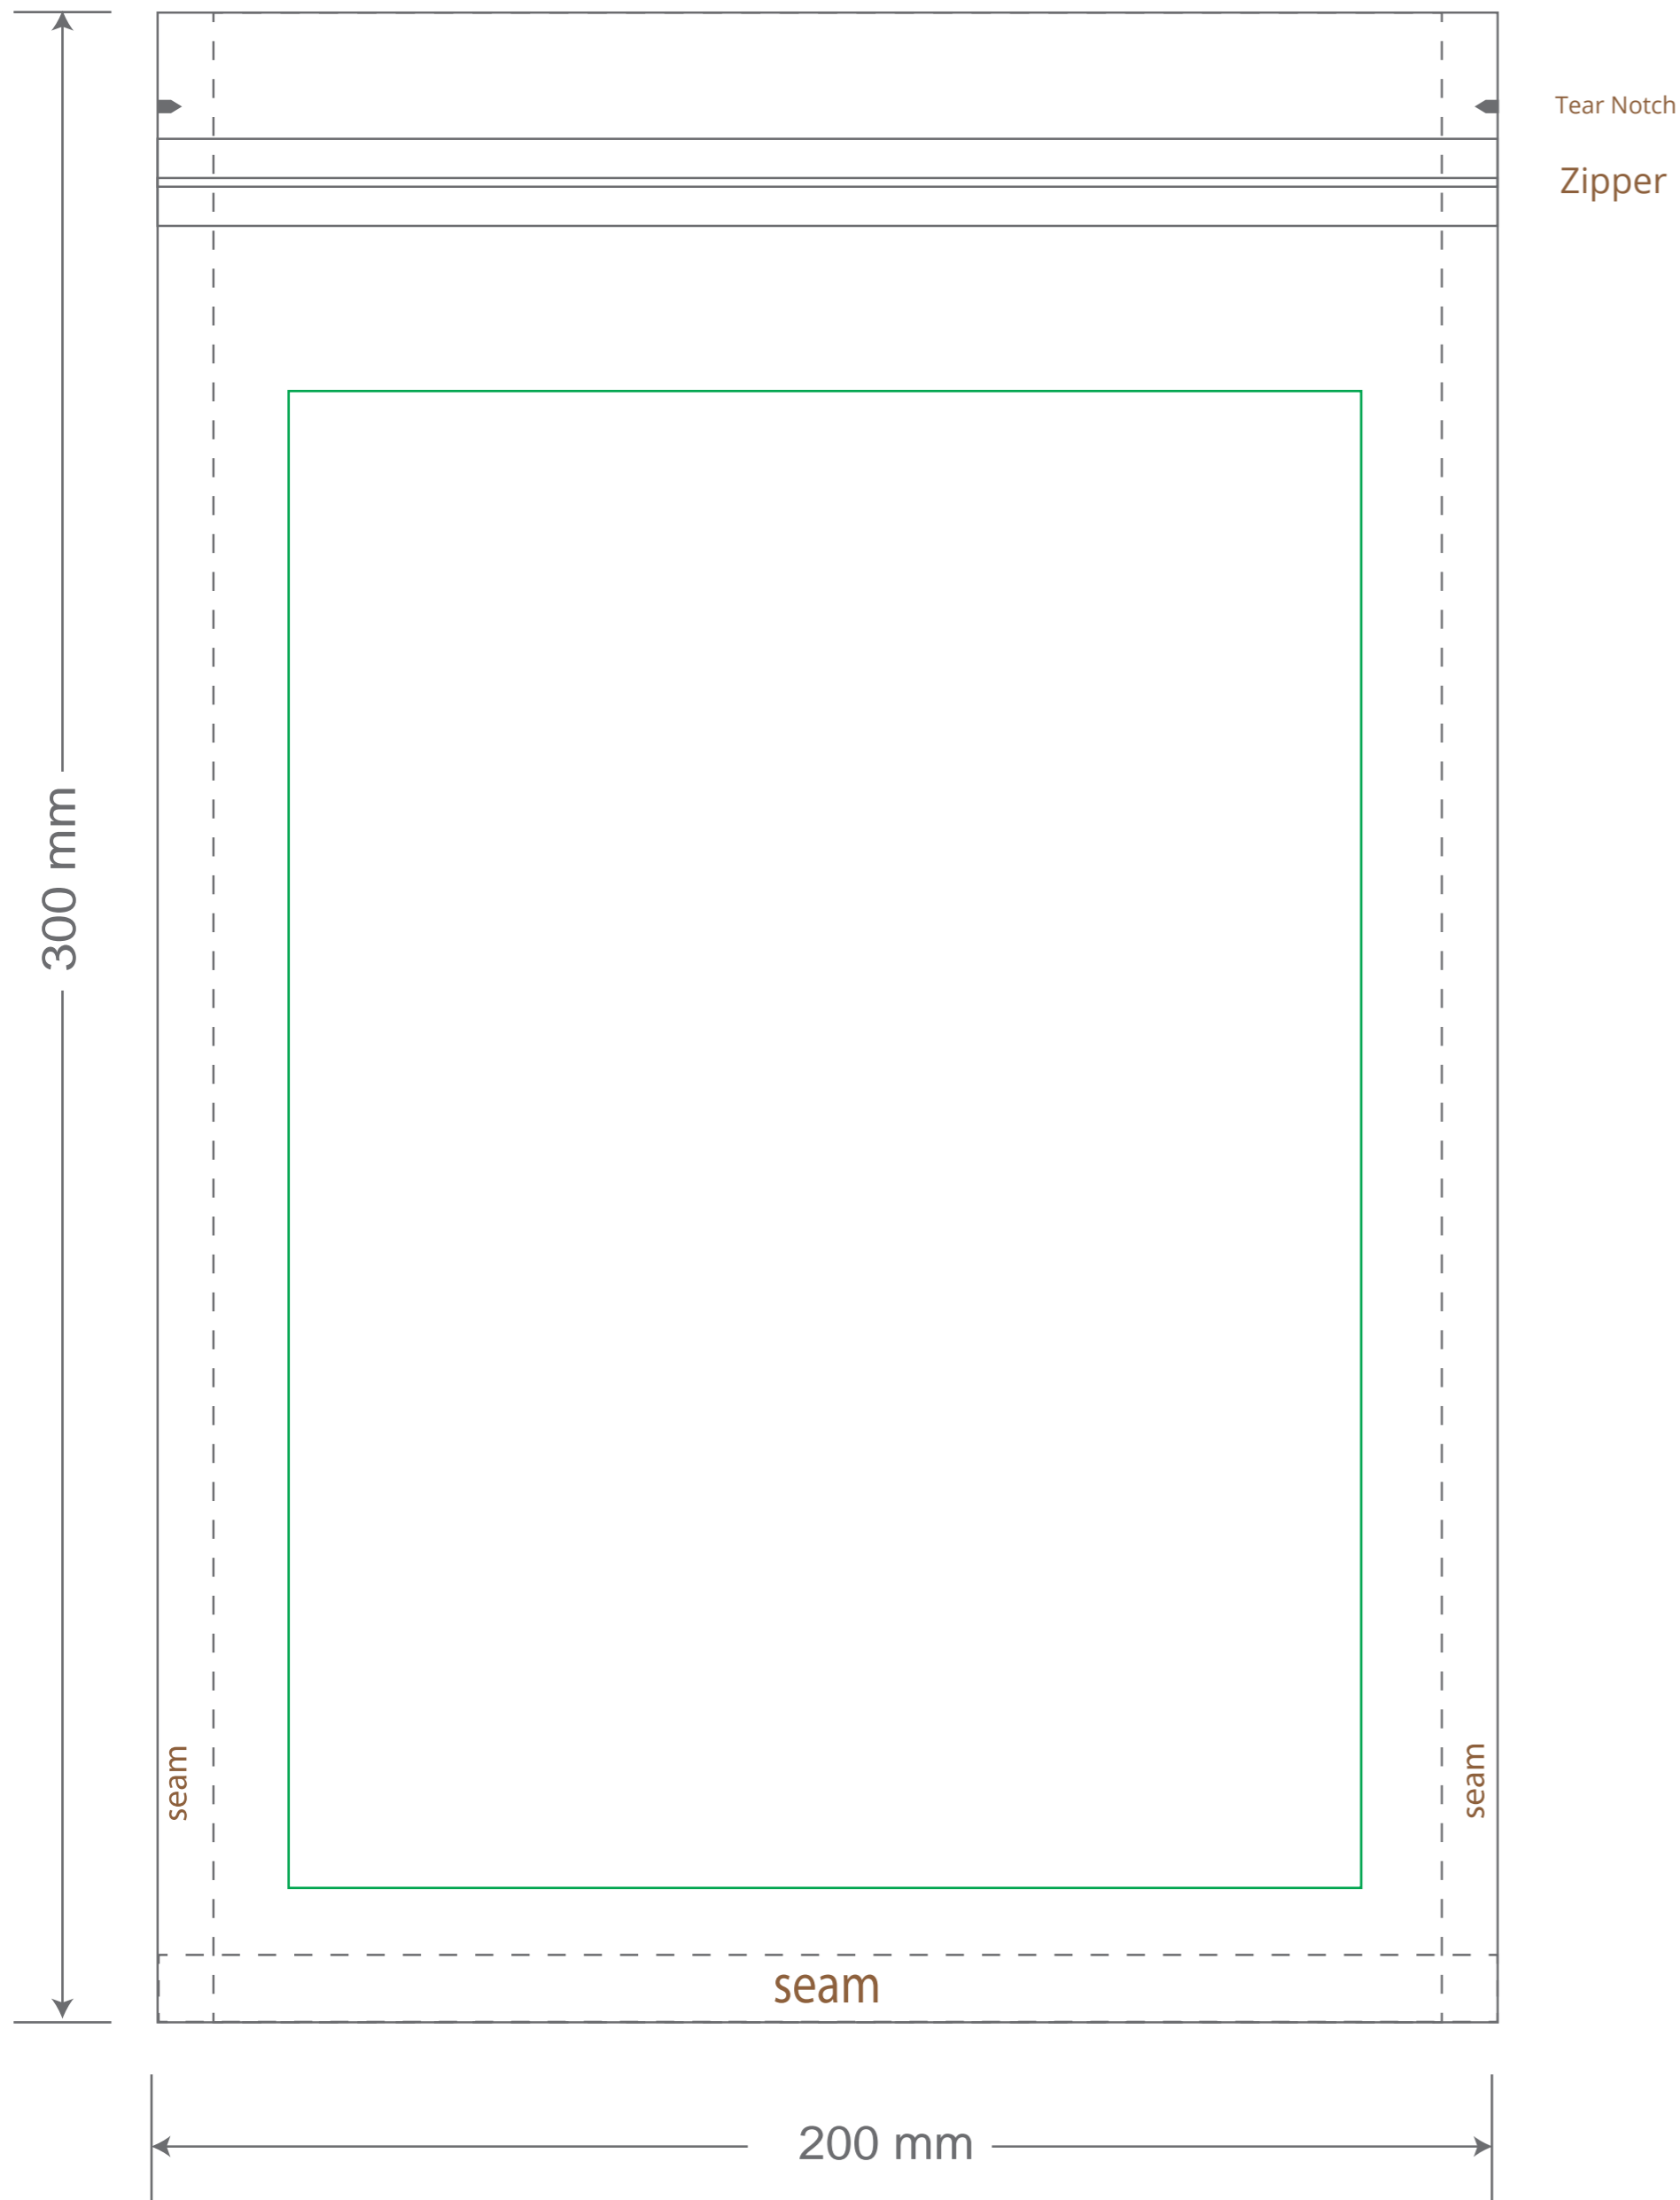

# Front

# Back

Green area is the bag area is the printing area, artwork with at most 2 colors for silkscreen printing.

Note: In Silkscreen printing Text font size must be bigger than 11pt can be clearly printed.