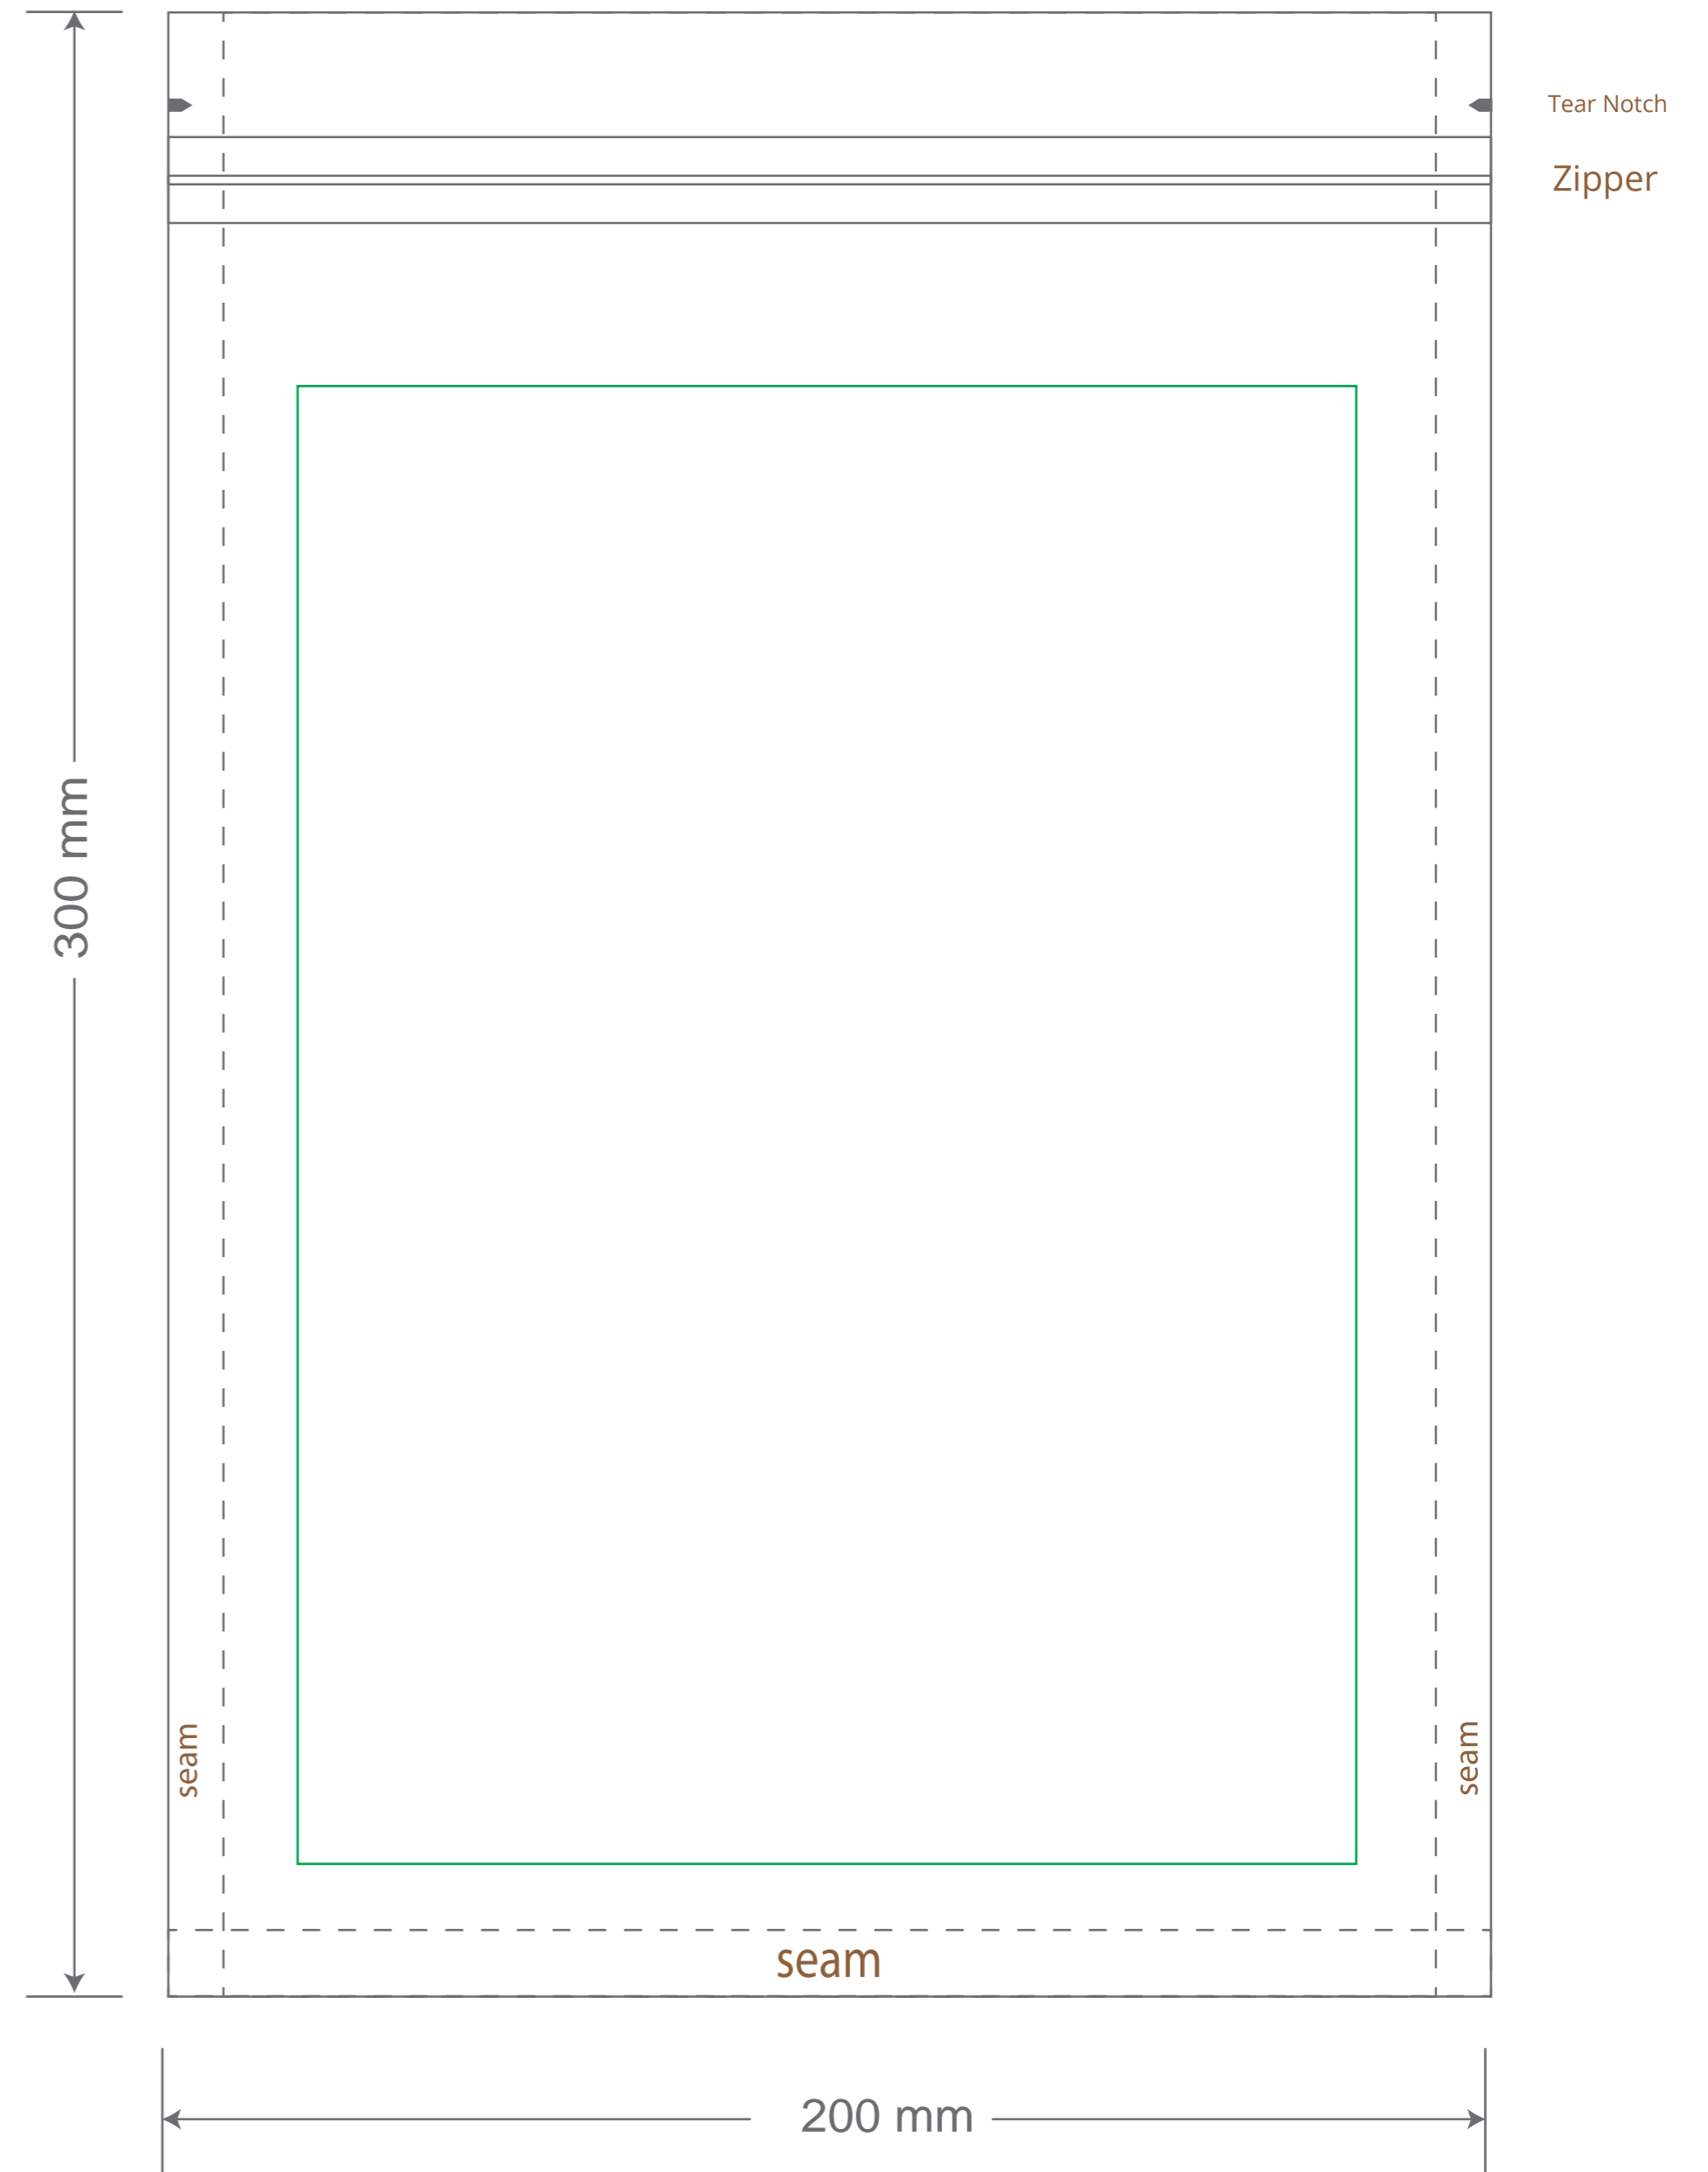

# Front

# Back

Green area is the bag area is the printing area, artwork with at most 2 colors for silkscreen printing.

Note: In Silkscreen printing Text font size must be bigger than 11pt can be clearly printed.