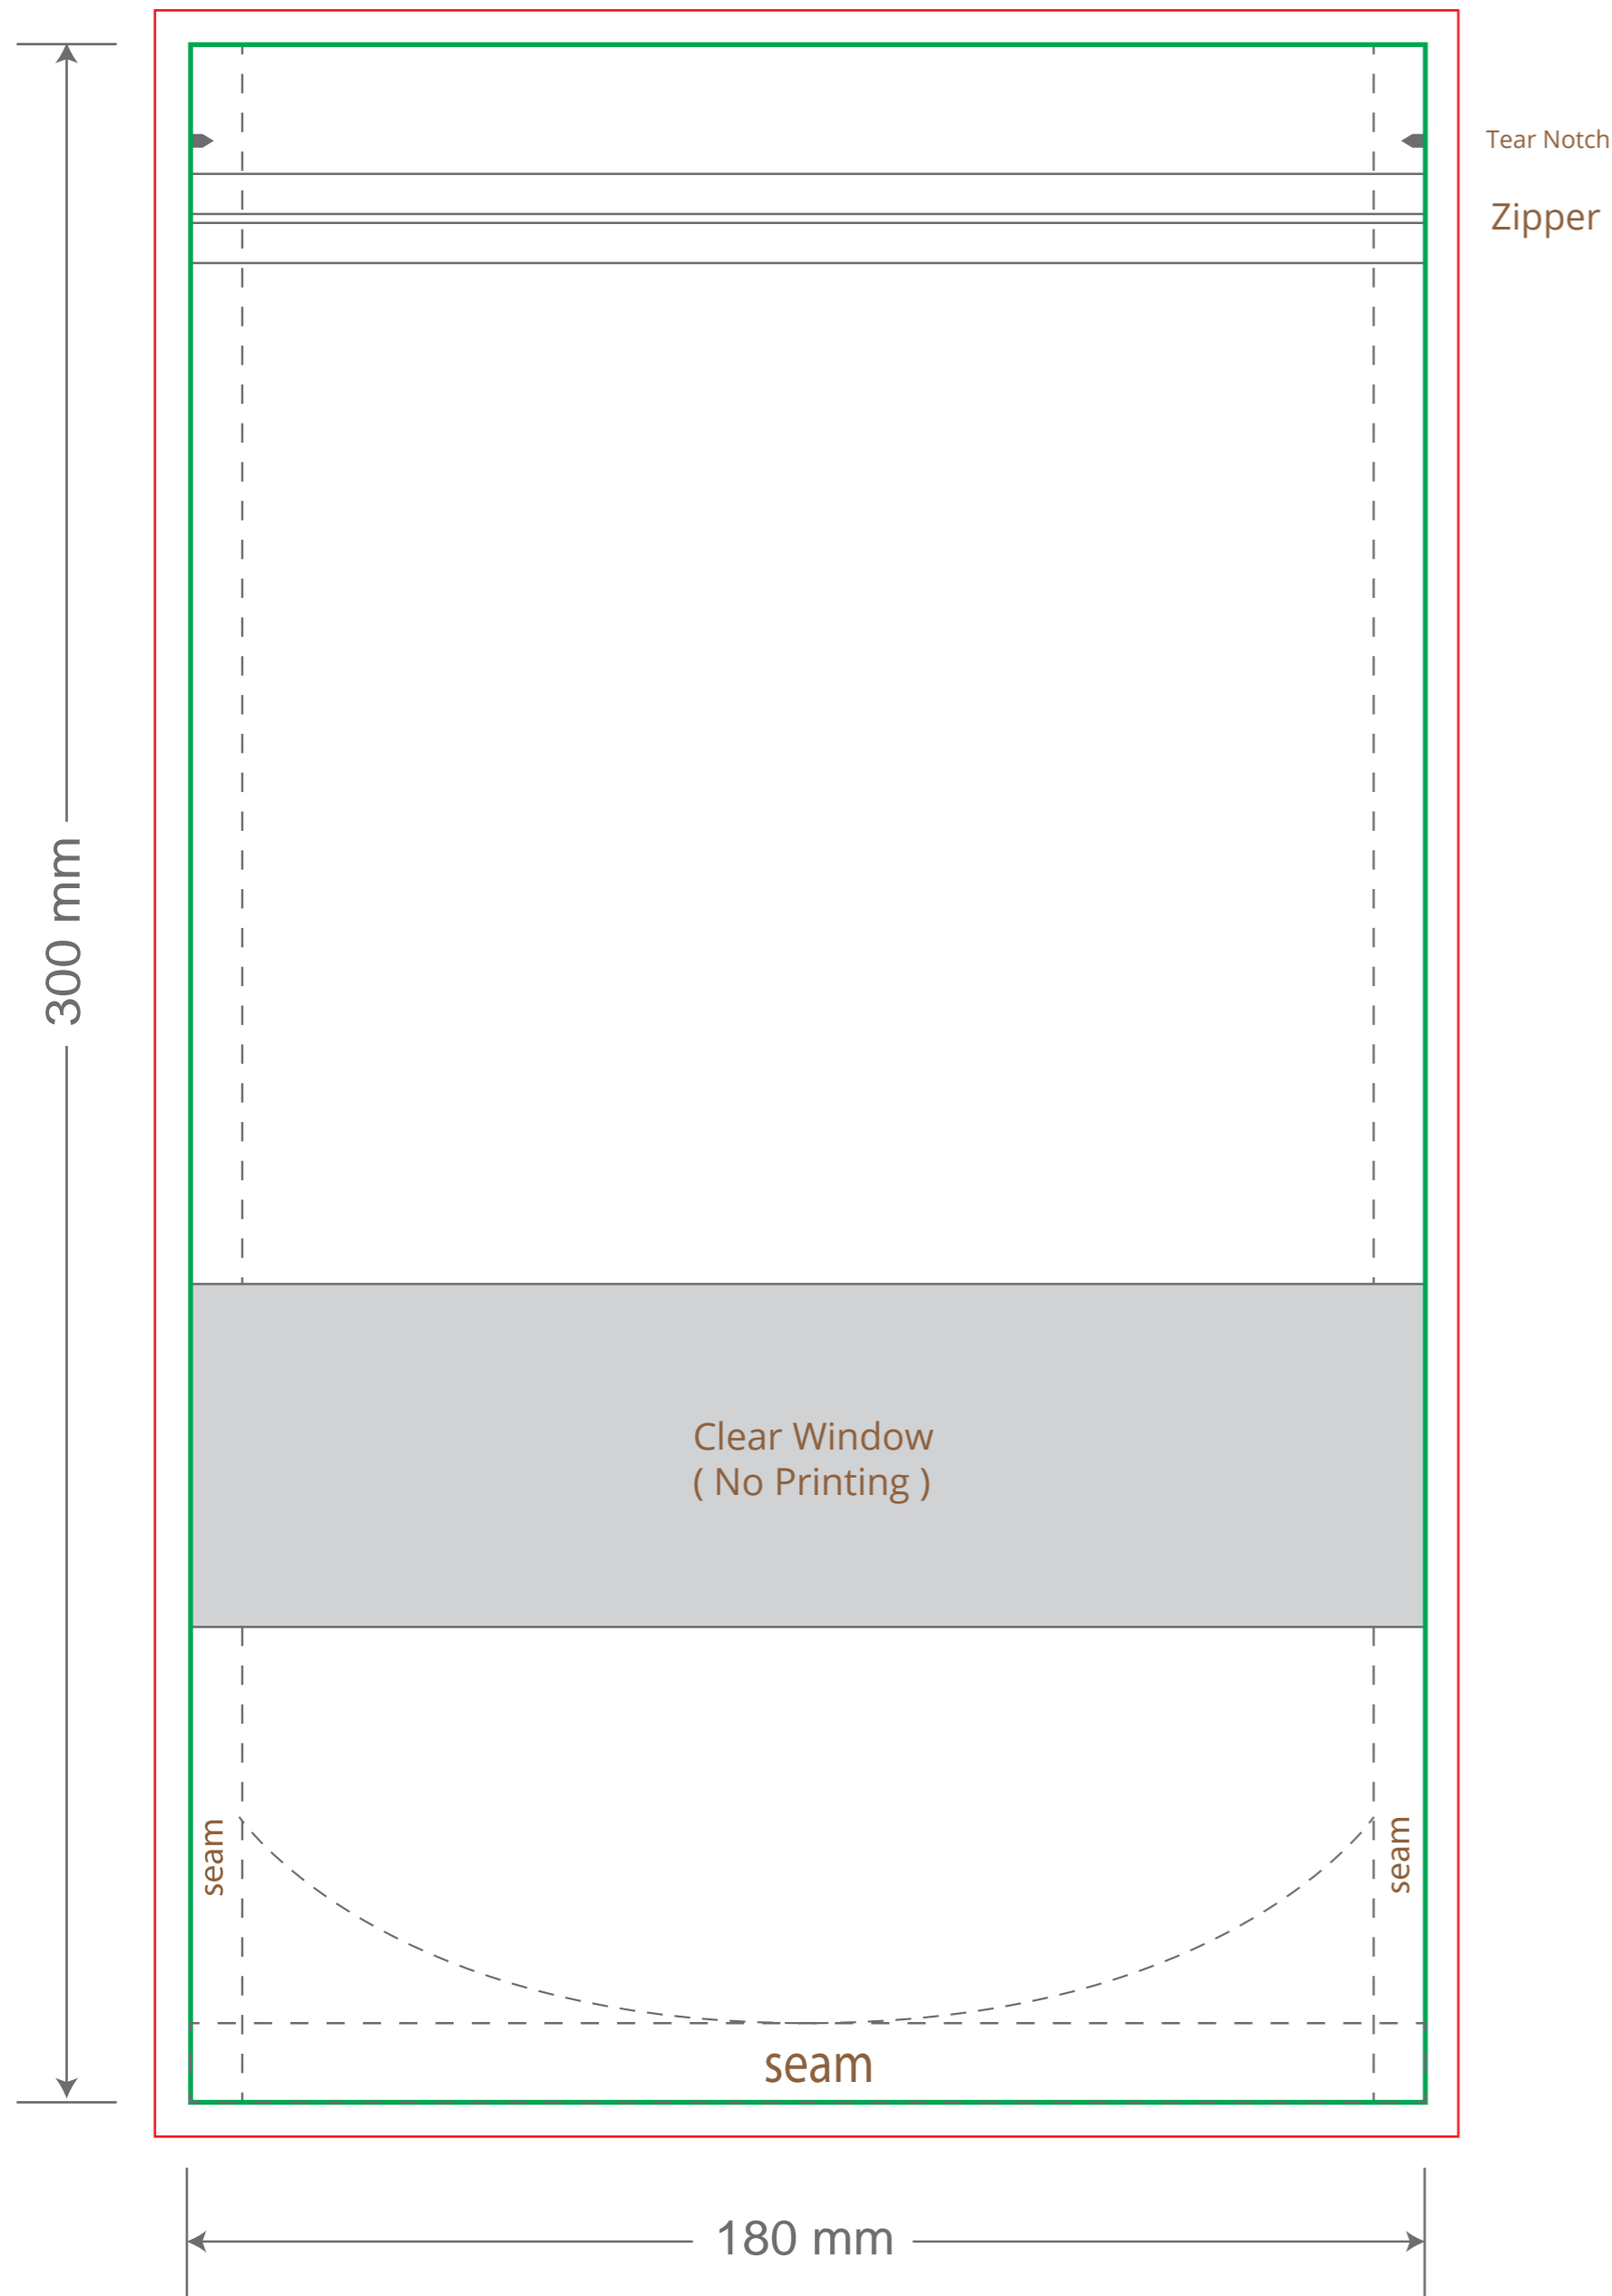

# Front

# Back

Green area is the bag area can with printing, except the window area.

Red area is the bleed area, please extend your artwork outside the green area within the red area.