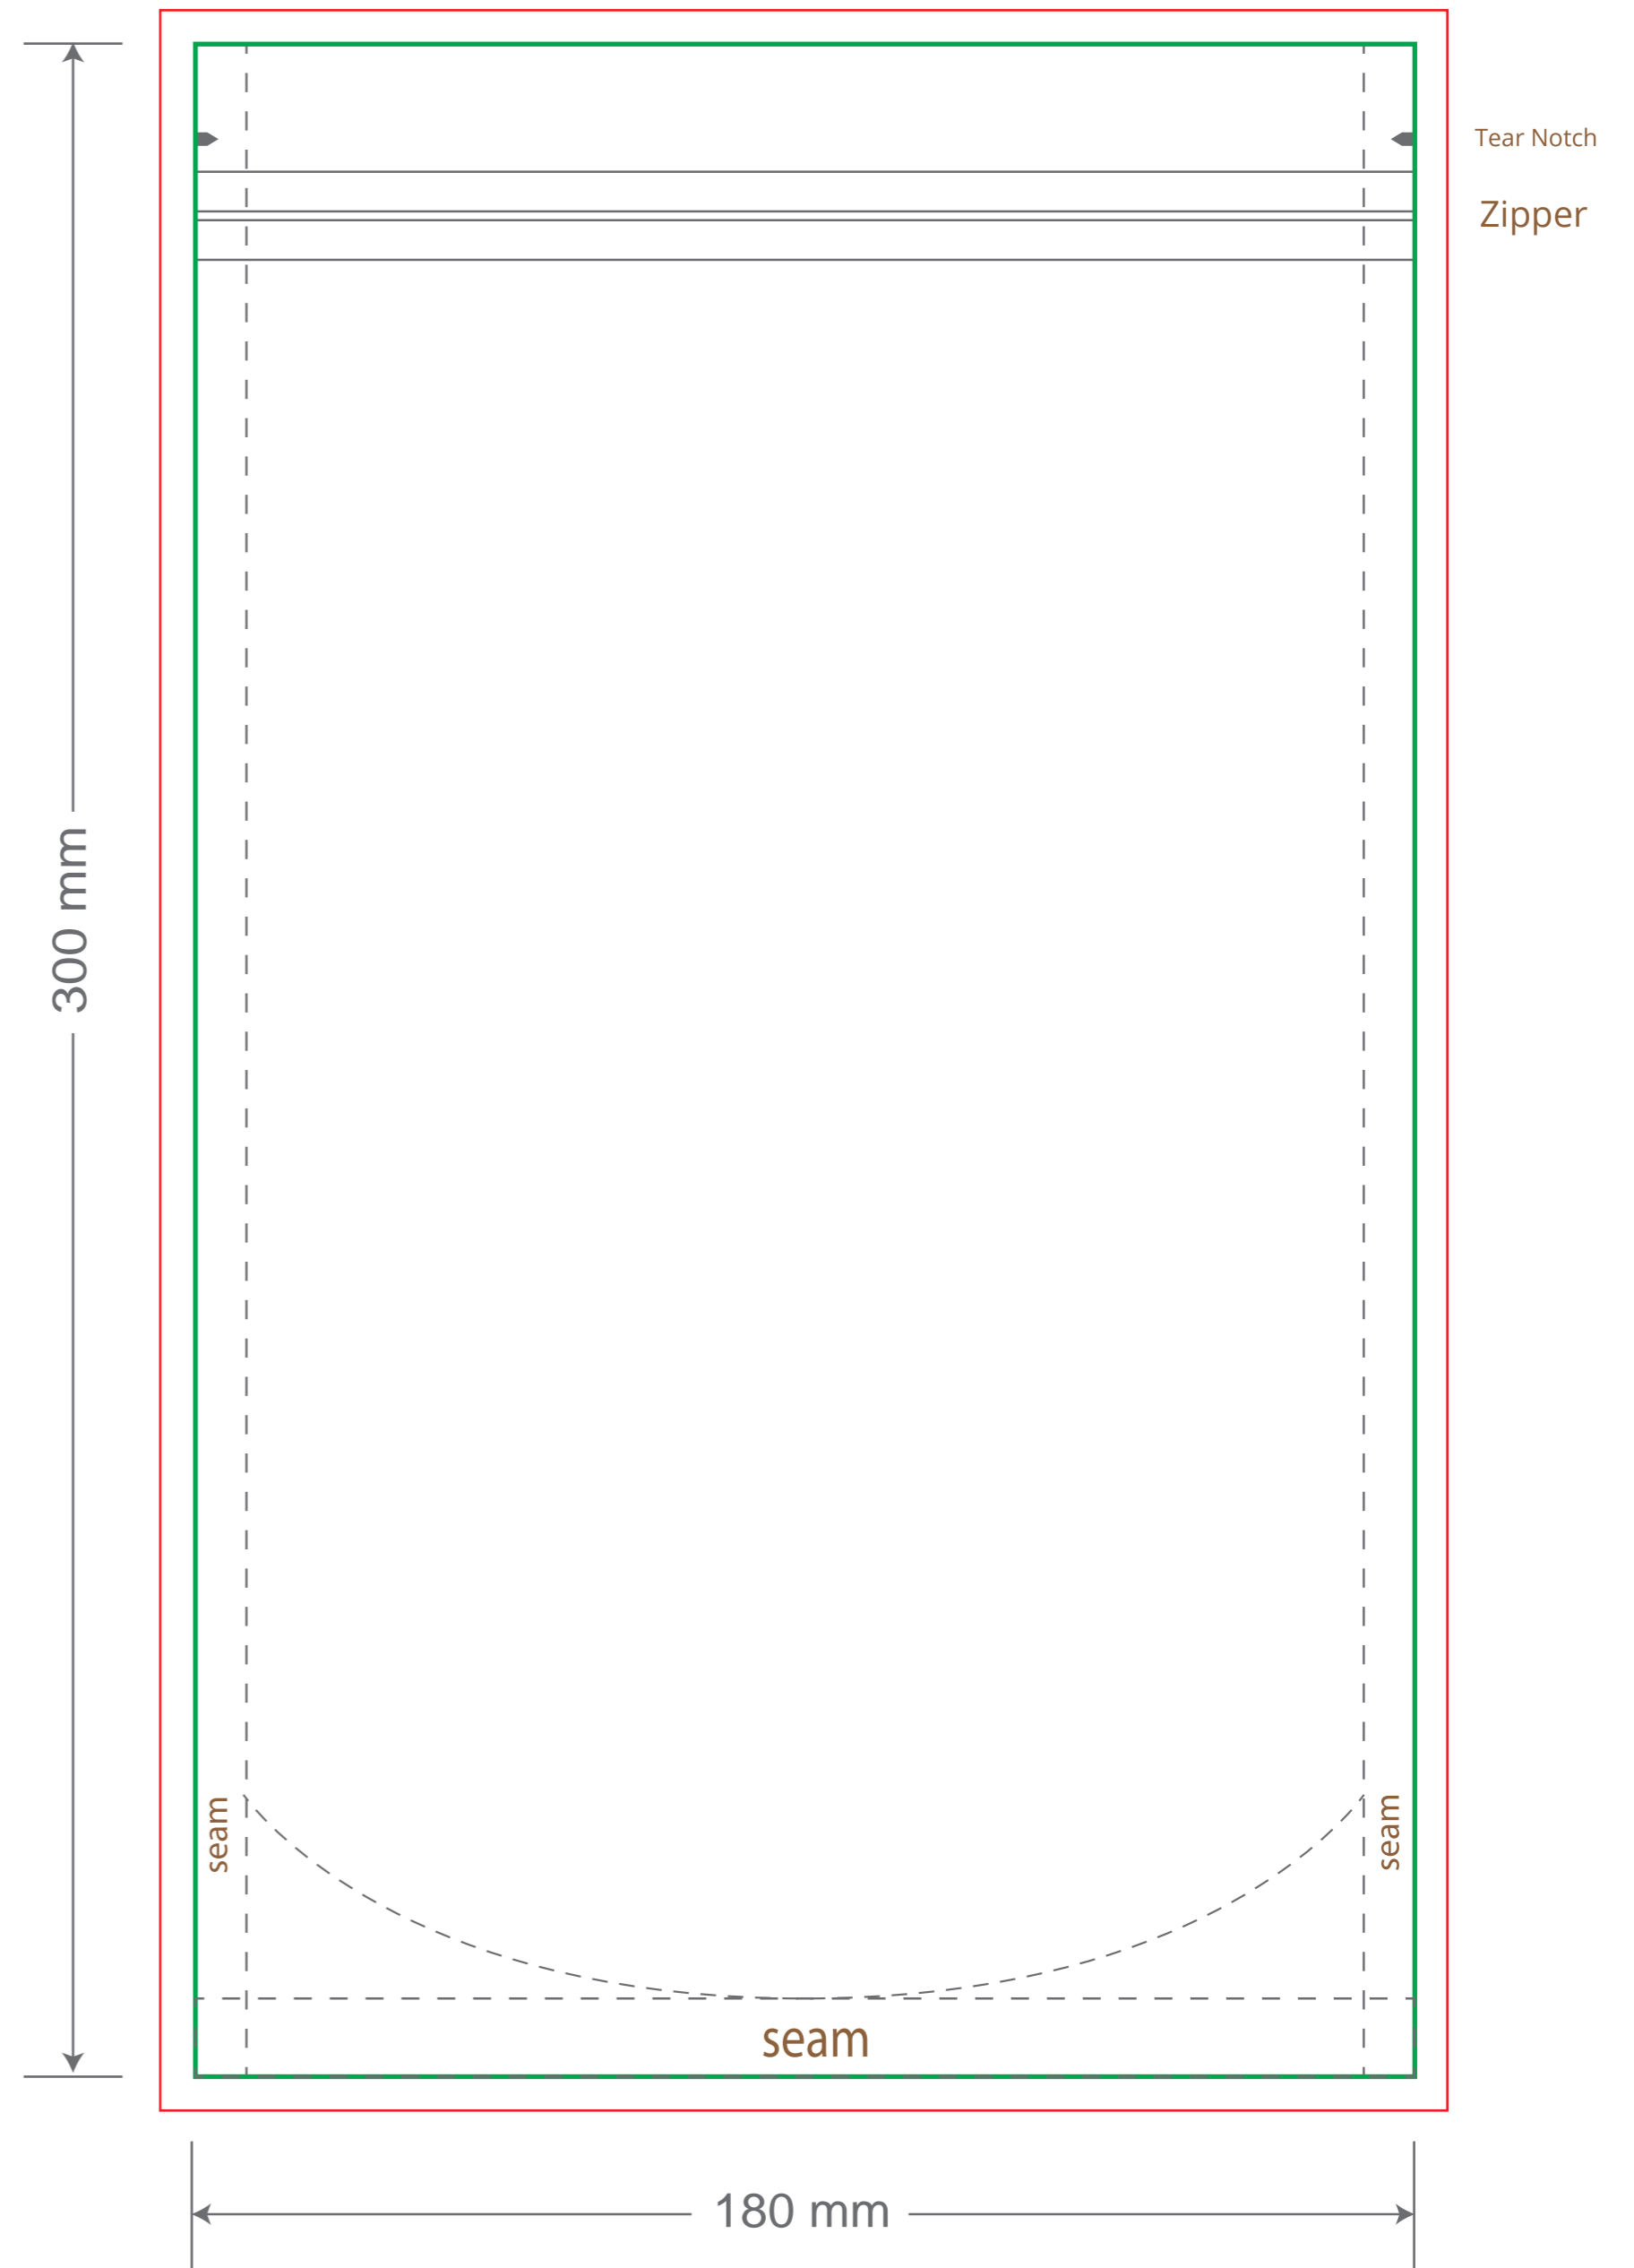

# Front

# Back

Green area is the bag area can with printing, except the window area.

Red area is the bleed area, please extend your artwork outside the green area within the red area.