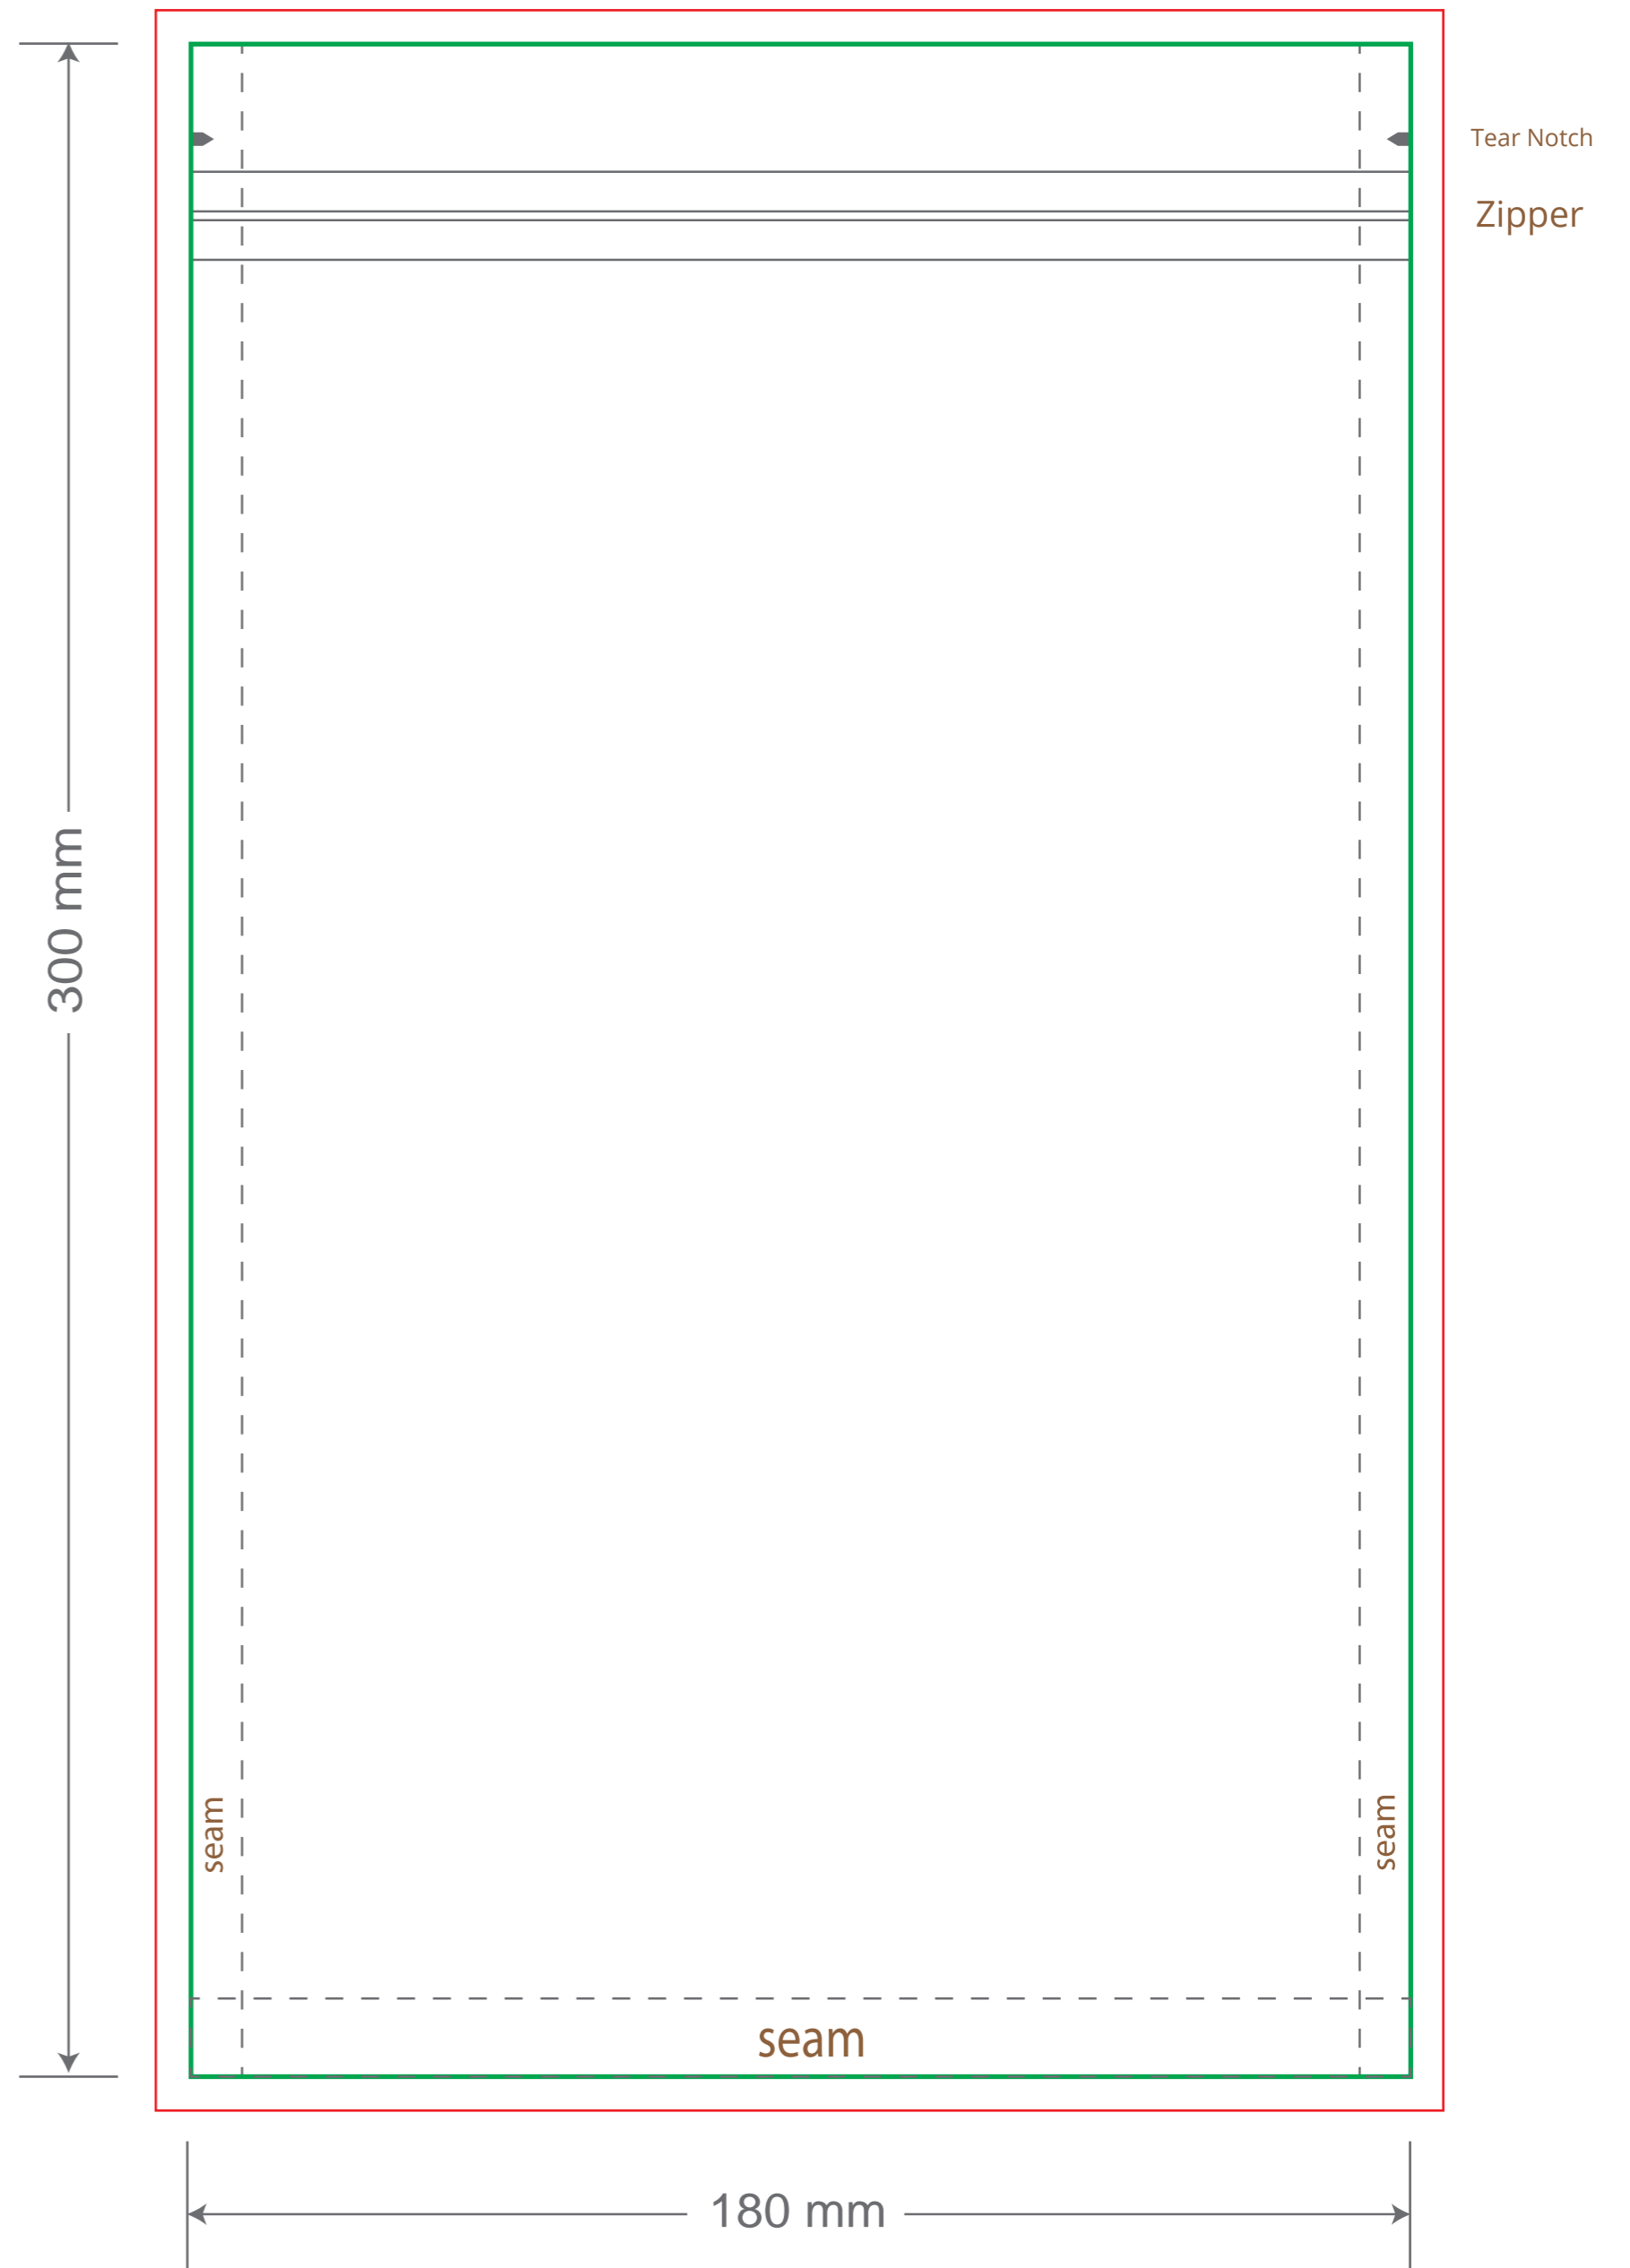

Front

Back

Green area is the bag area can with printing, except the window area.

Red area is the bleed area, please extend your artwork outside the green area within the red area.