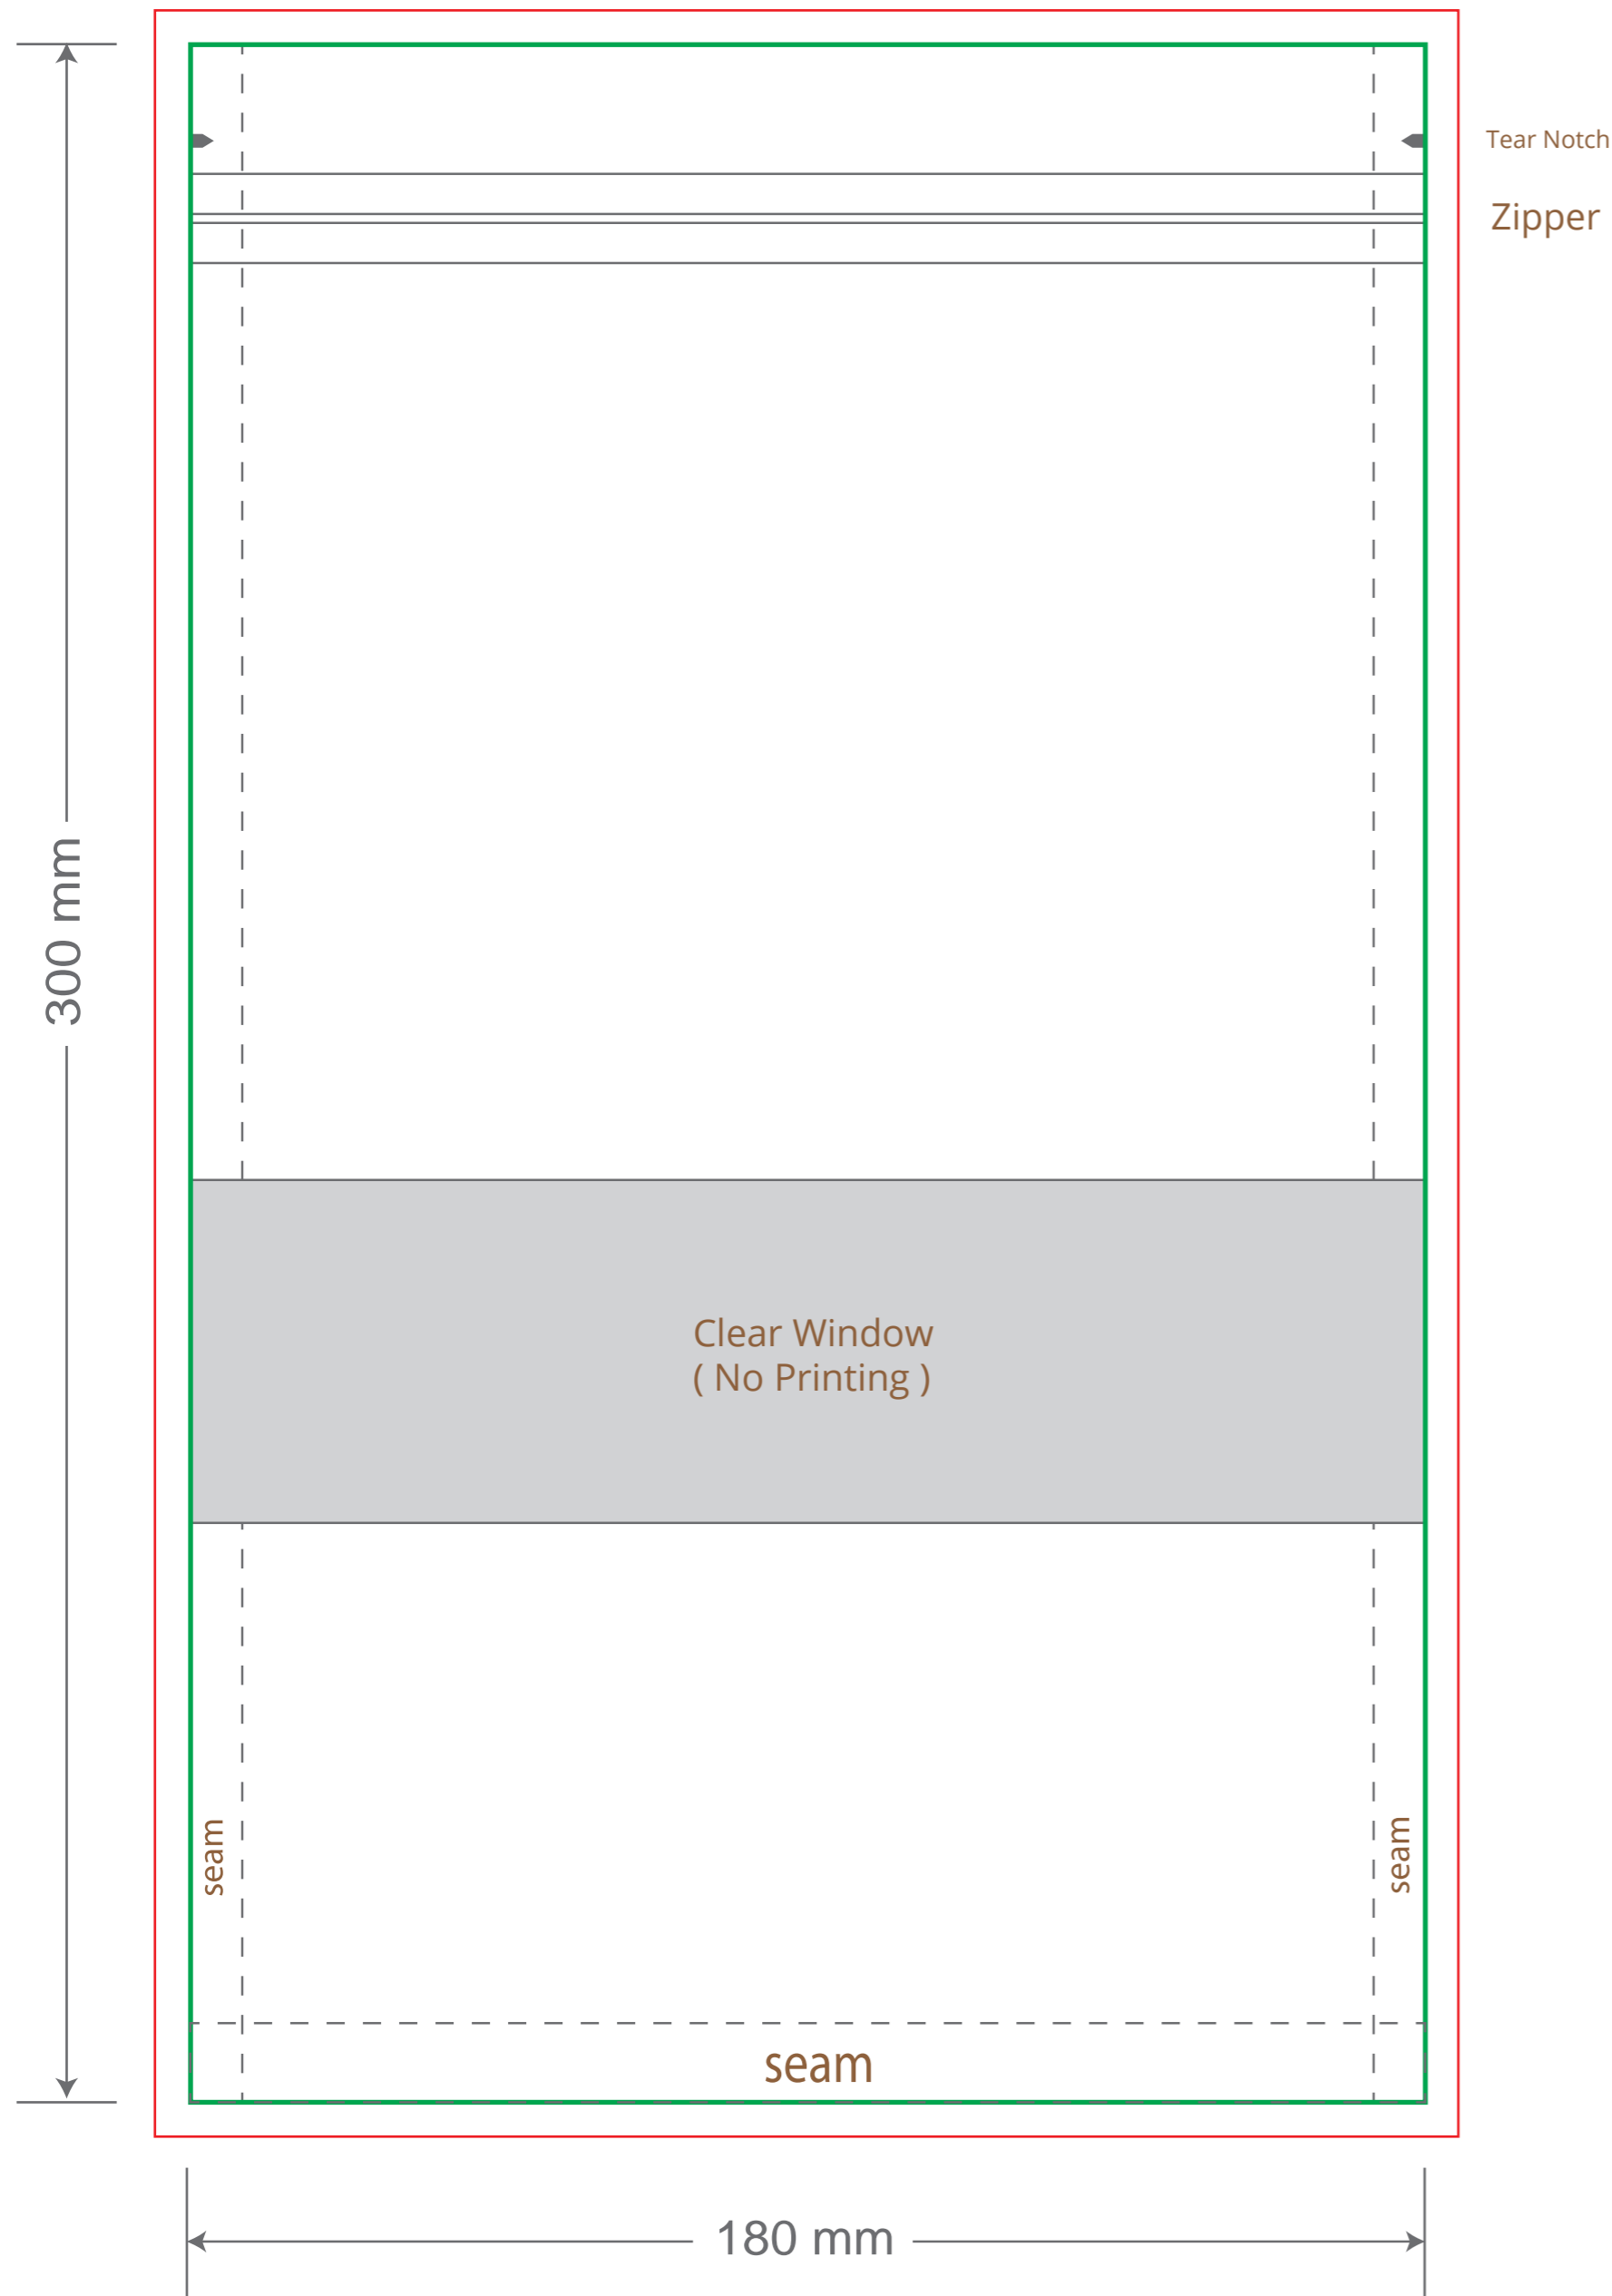

Front

Back

Green area is the bag area can with printing, except the window area.

Red area is the bleed area, please extend your artwork outside the green area within the red area.