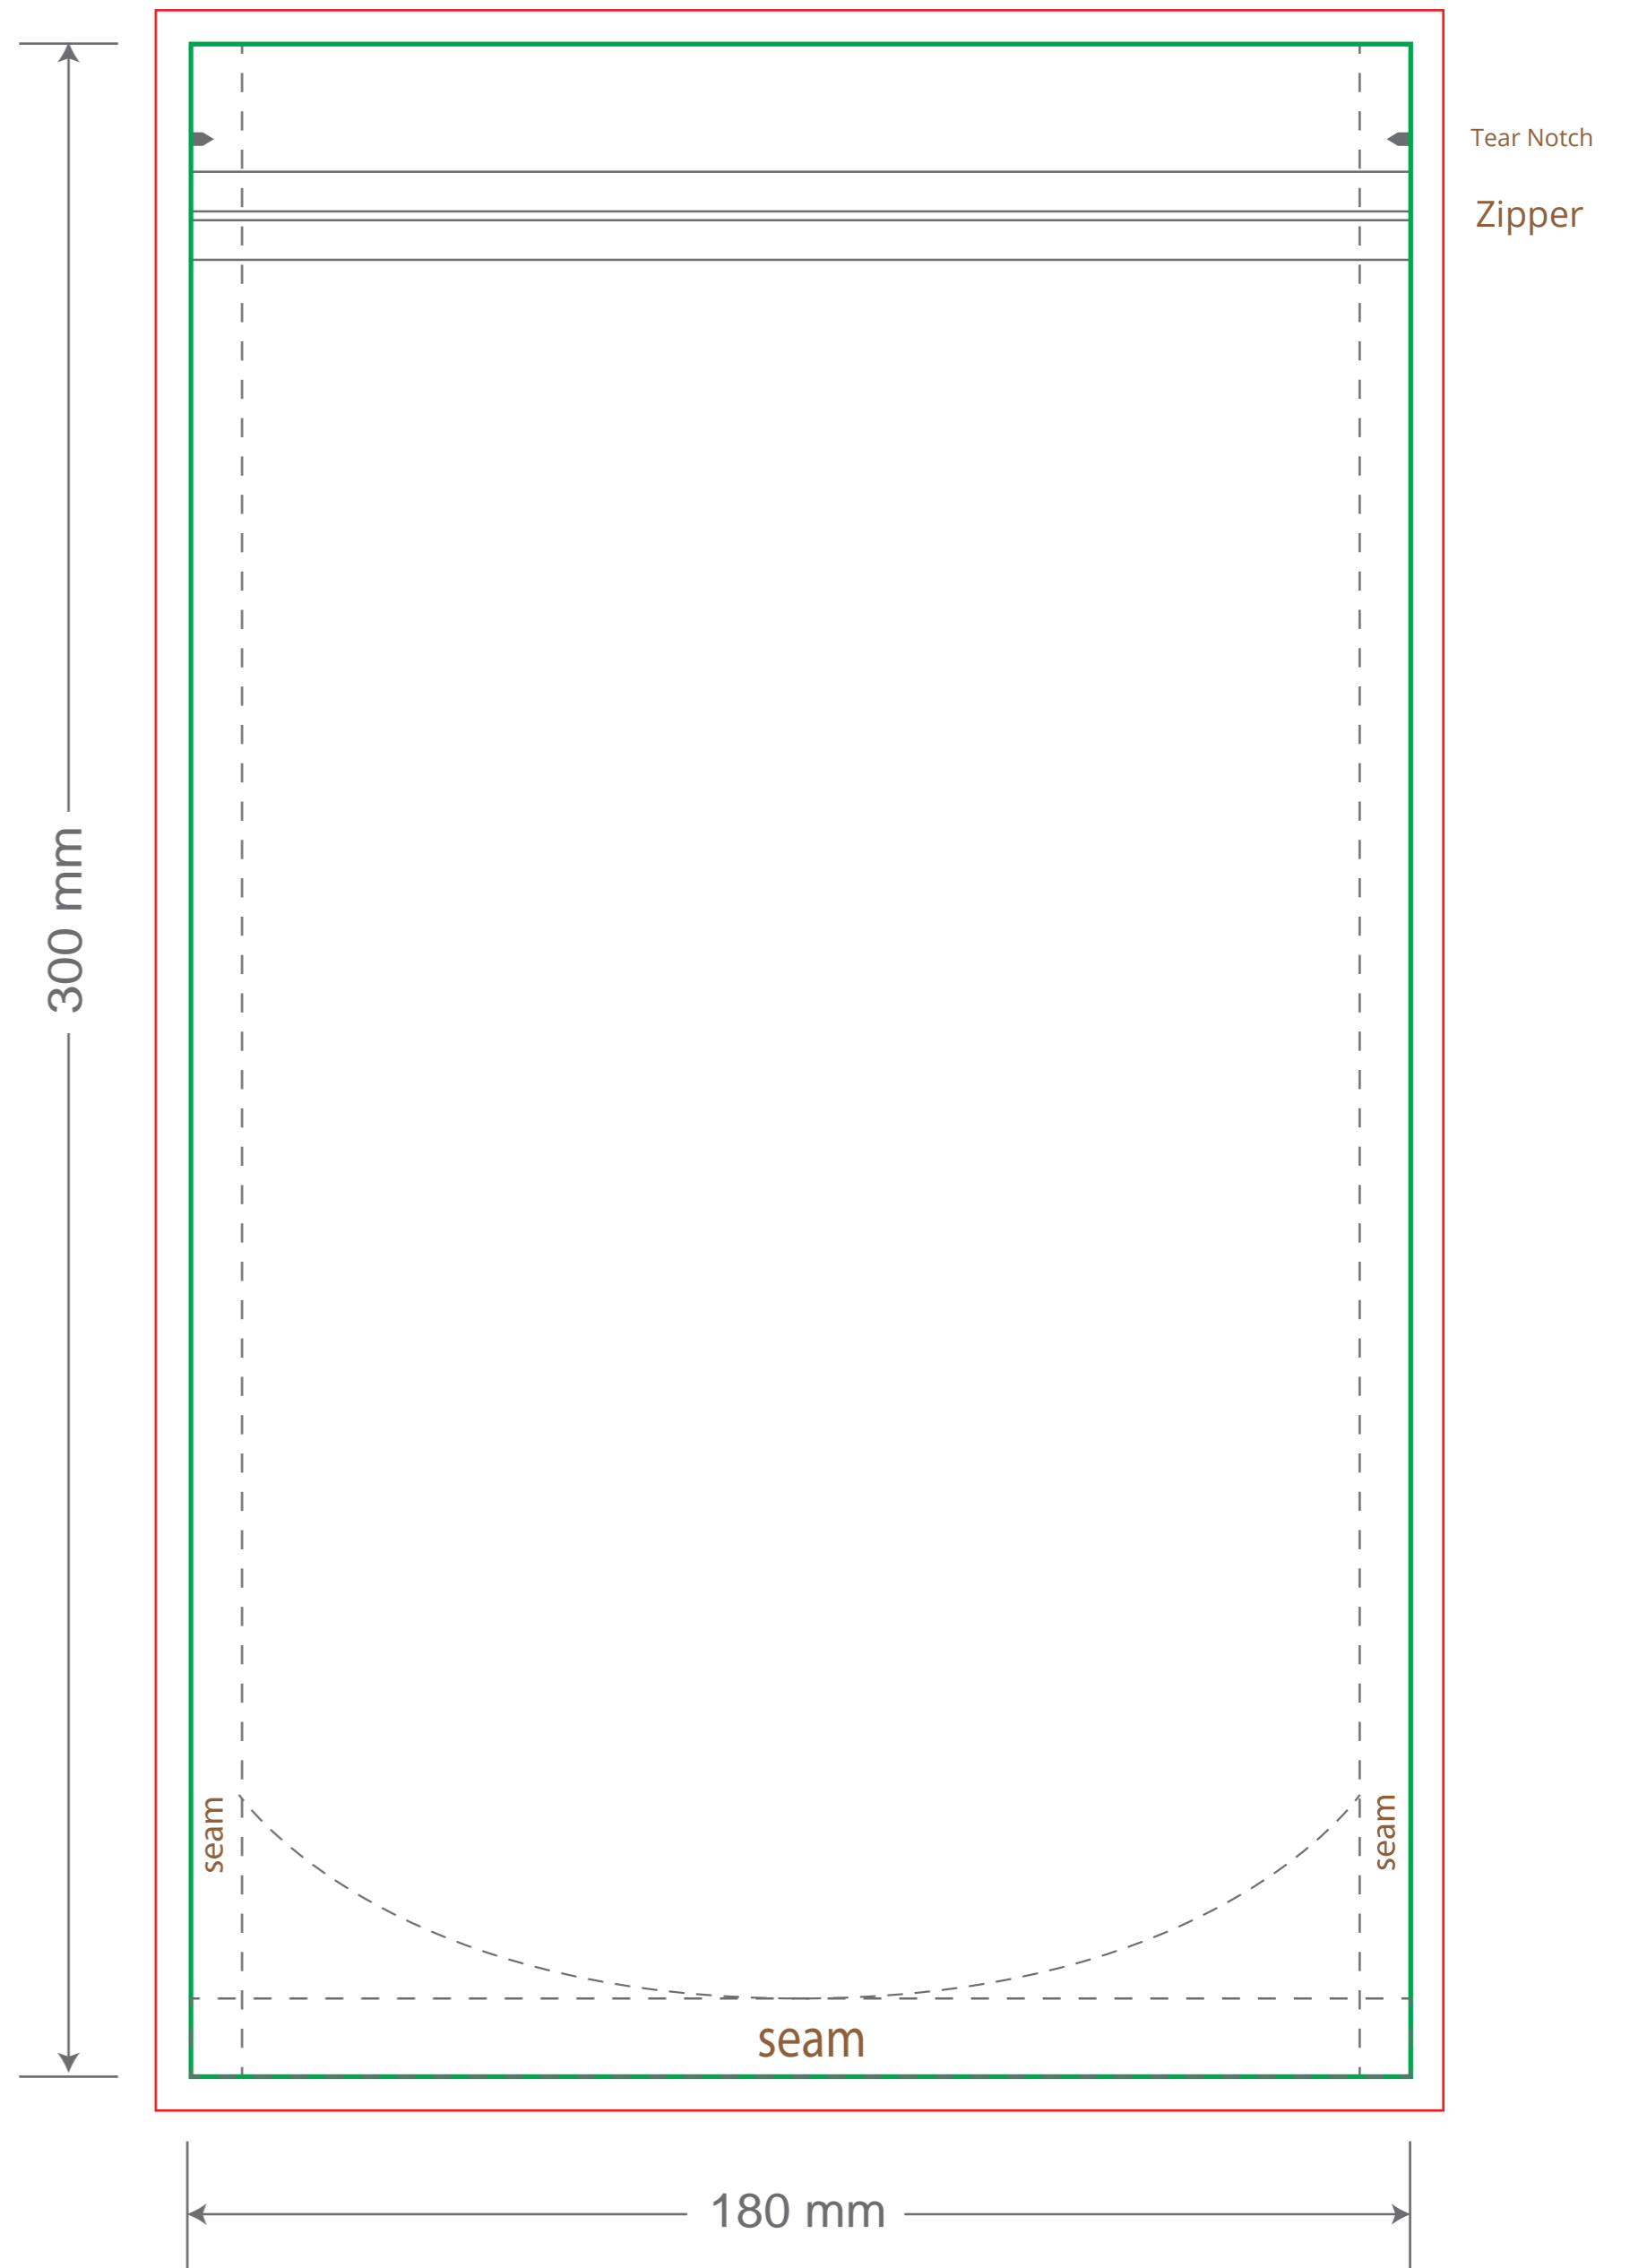

# Front

# Back

Green area is the bag area can with printing, except the window area.

Red area is the bleed area, please extend your artwork outside the green area within the red area.