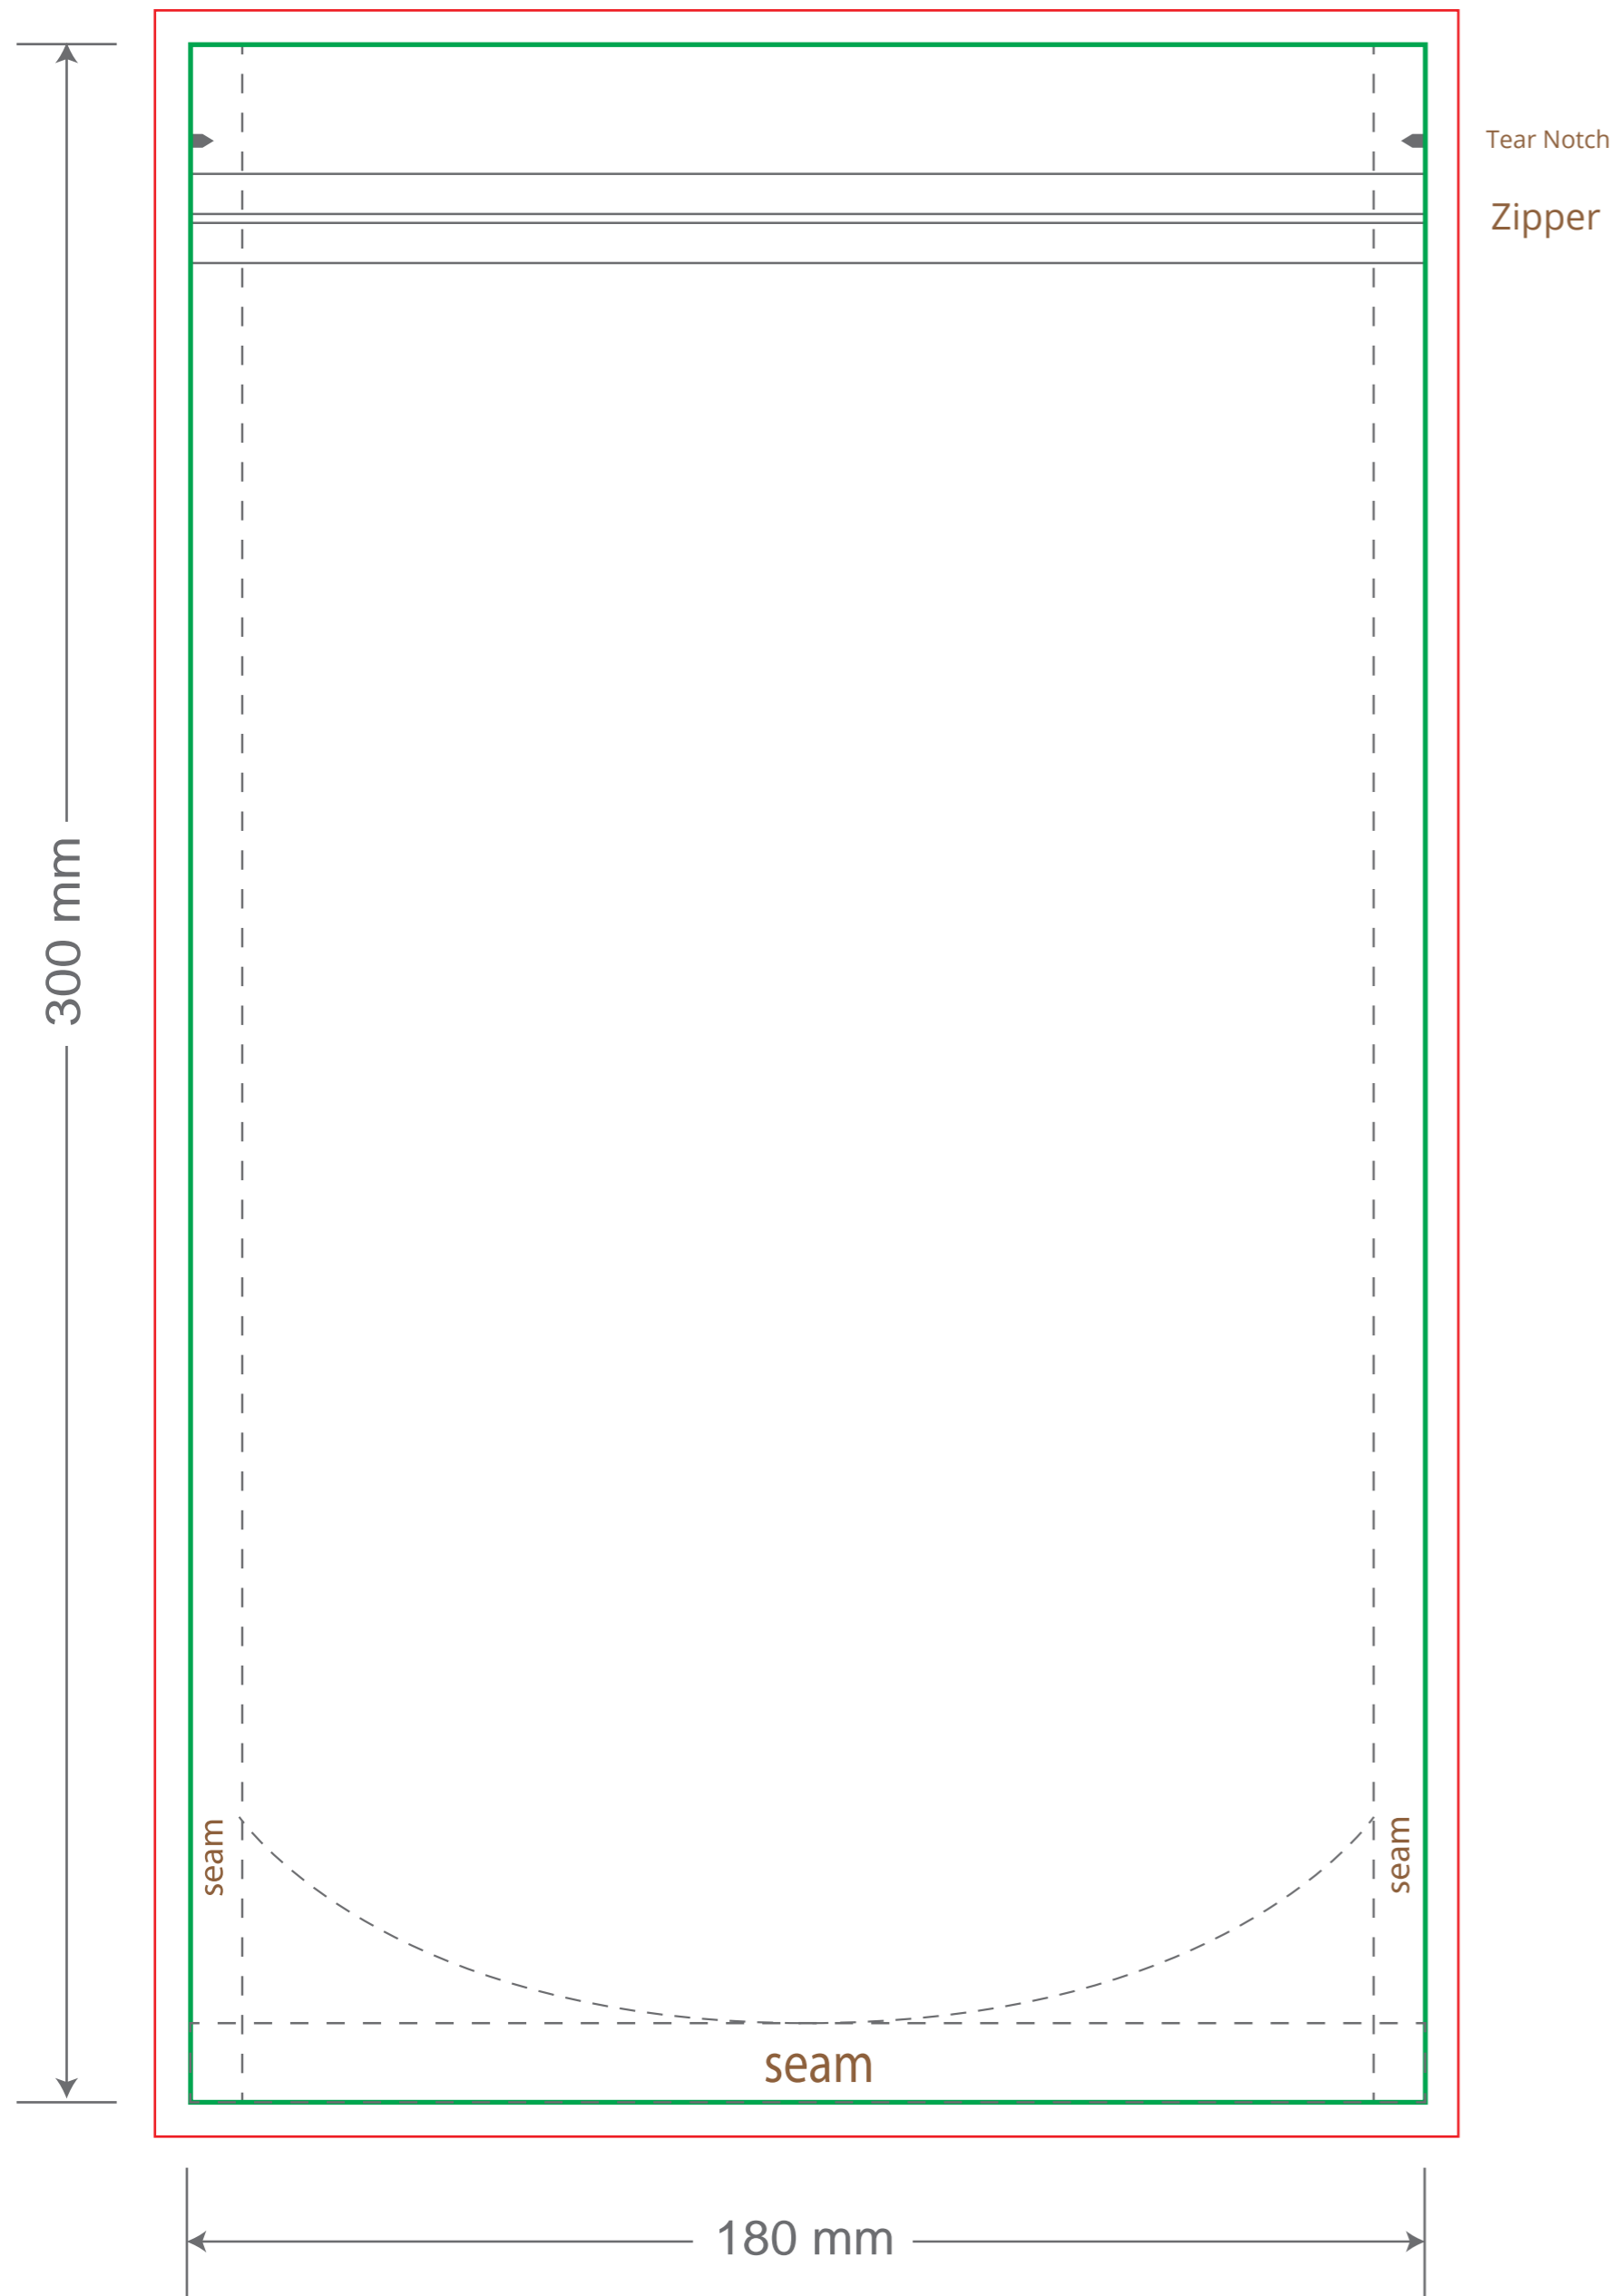

# Front

# Back

Green area is the bag area can with printing, except the window area.

Red area is the bleed area, please extend your artwork outside the green area within the red area.