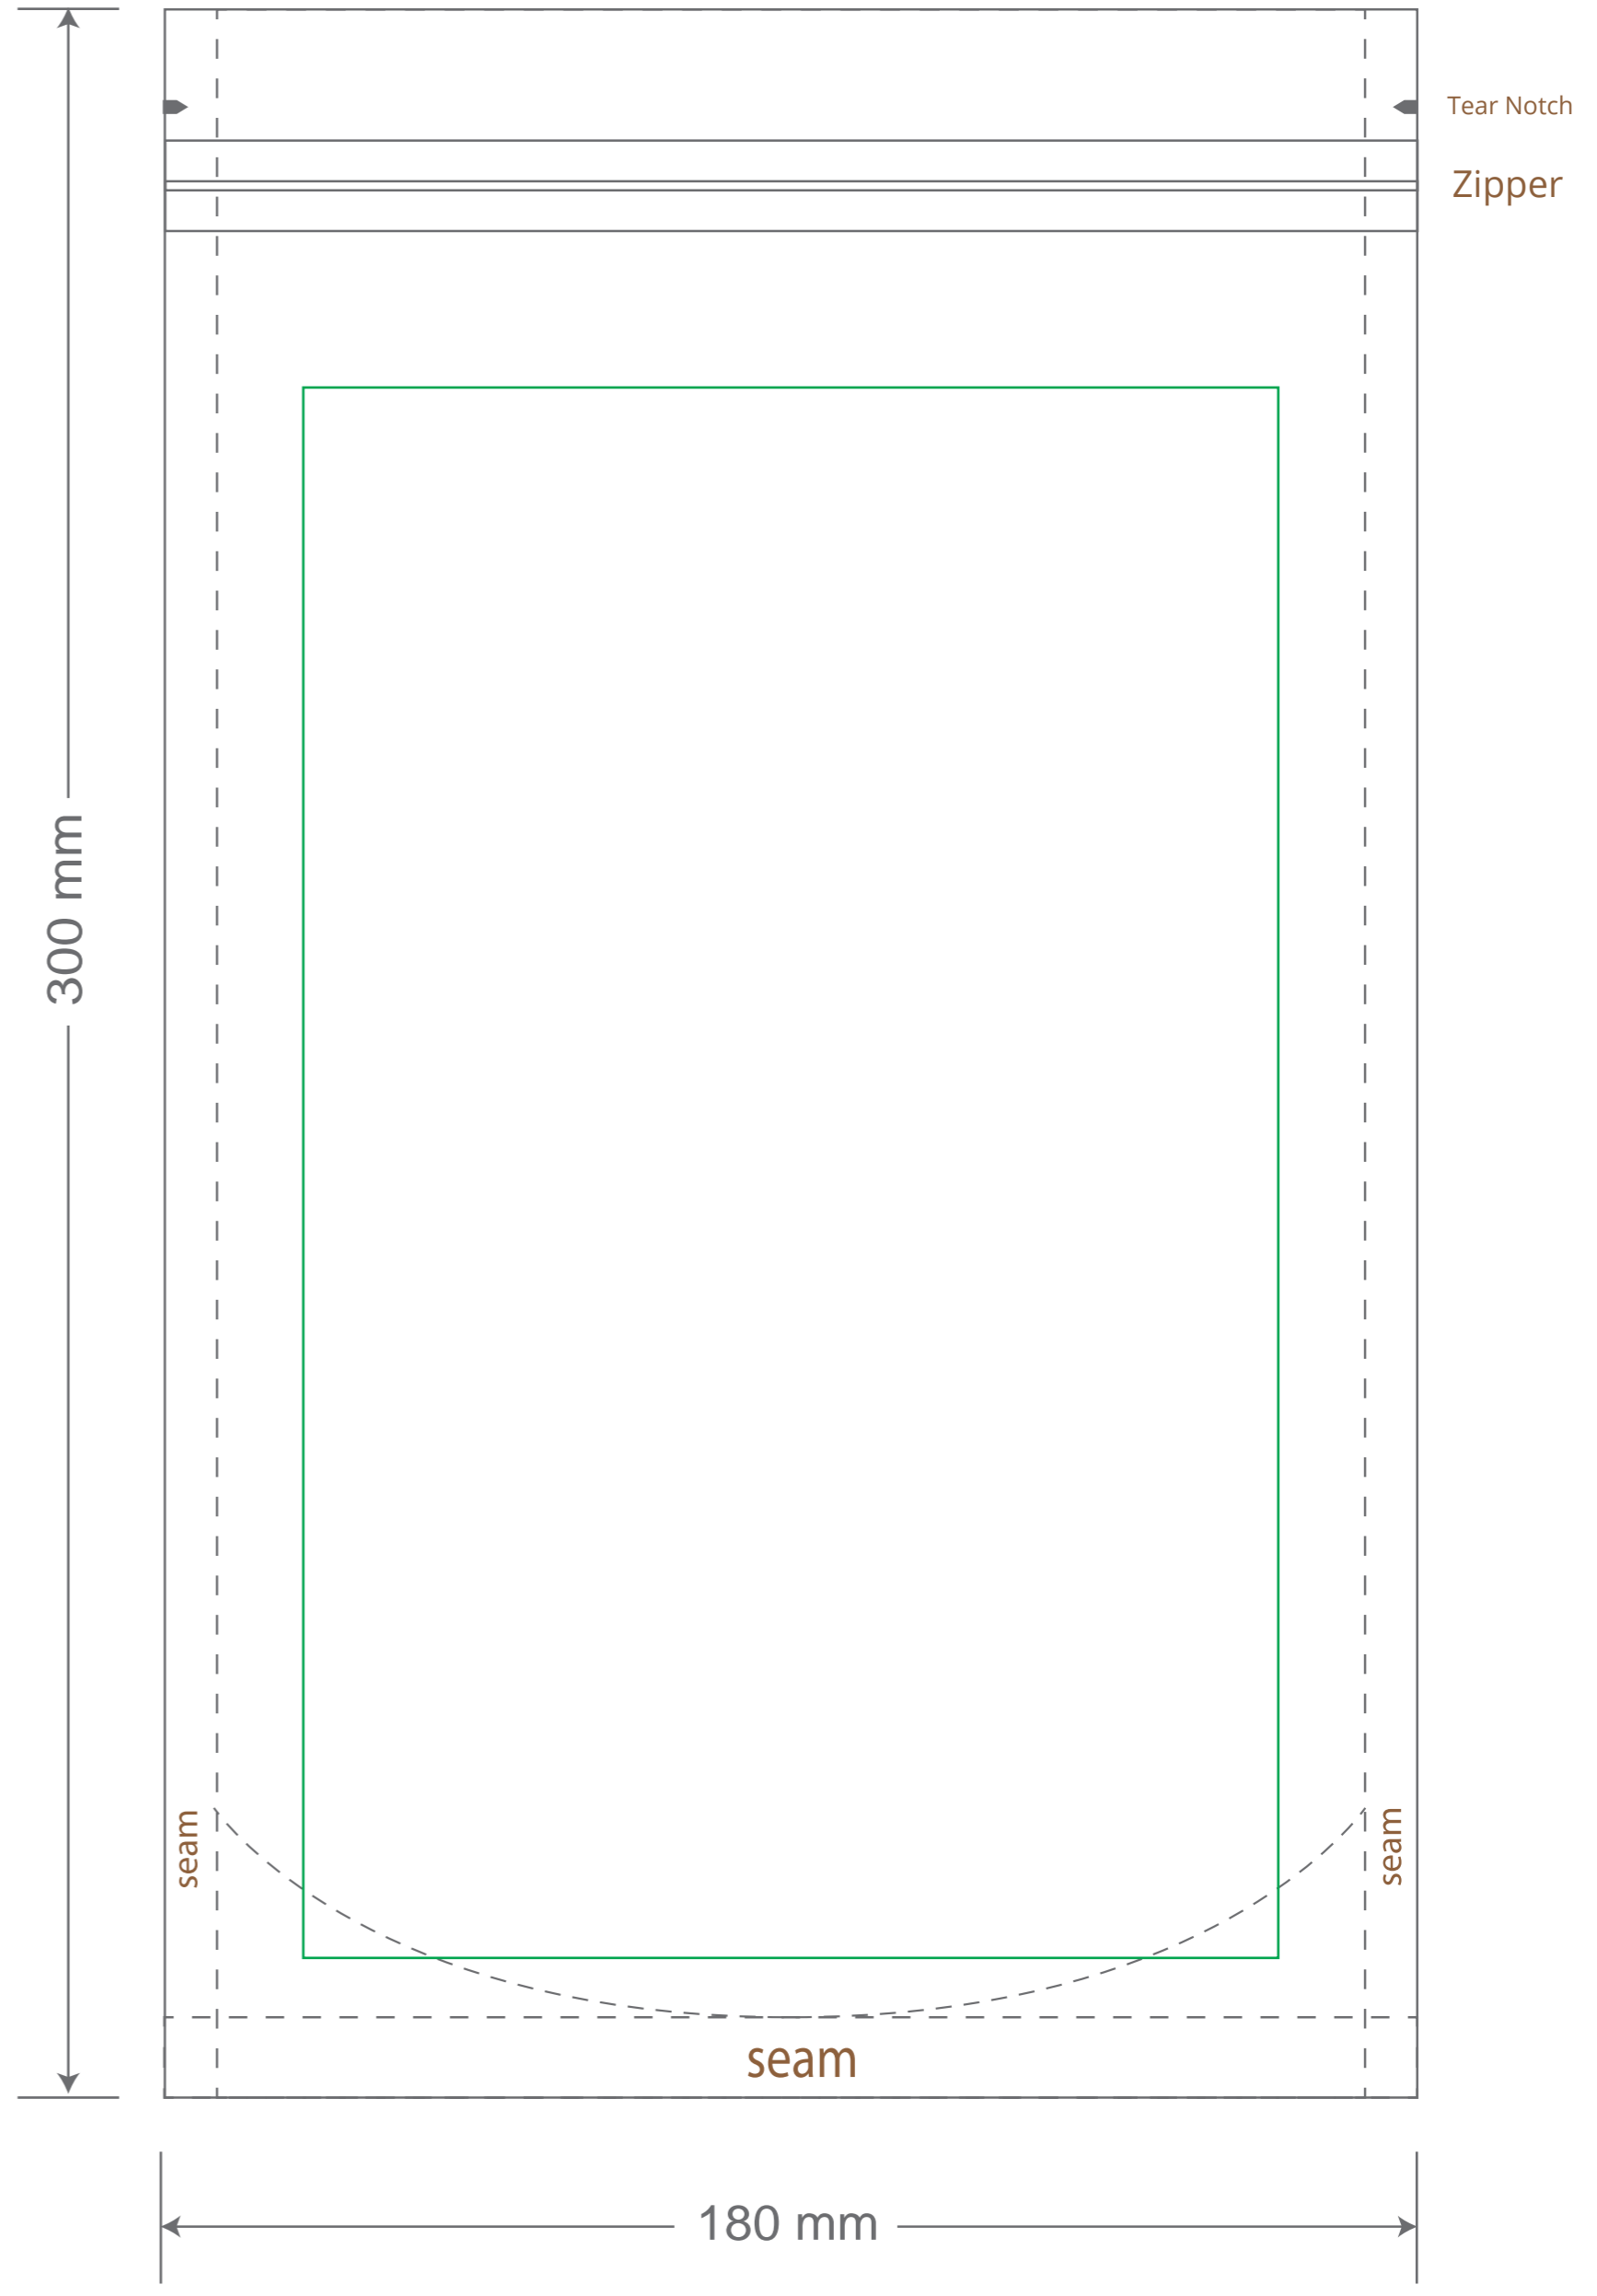

Front

Back

Green area is the bag area is the printing area, artwork with at most 2 colors for silkscreen printing.

Note: In Silkscreen printing Text font size must be bigger than 11pt can be clearly printed.