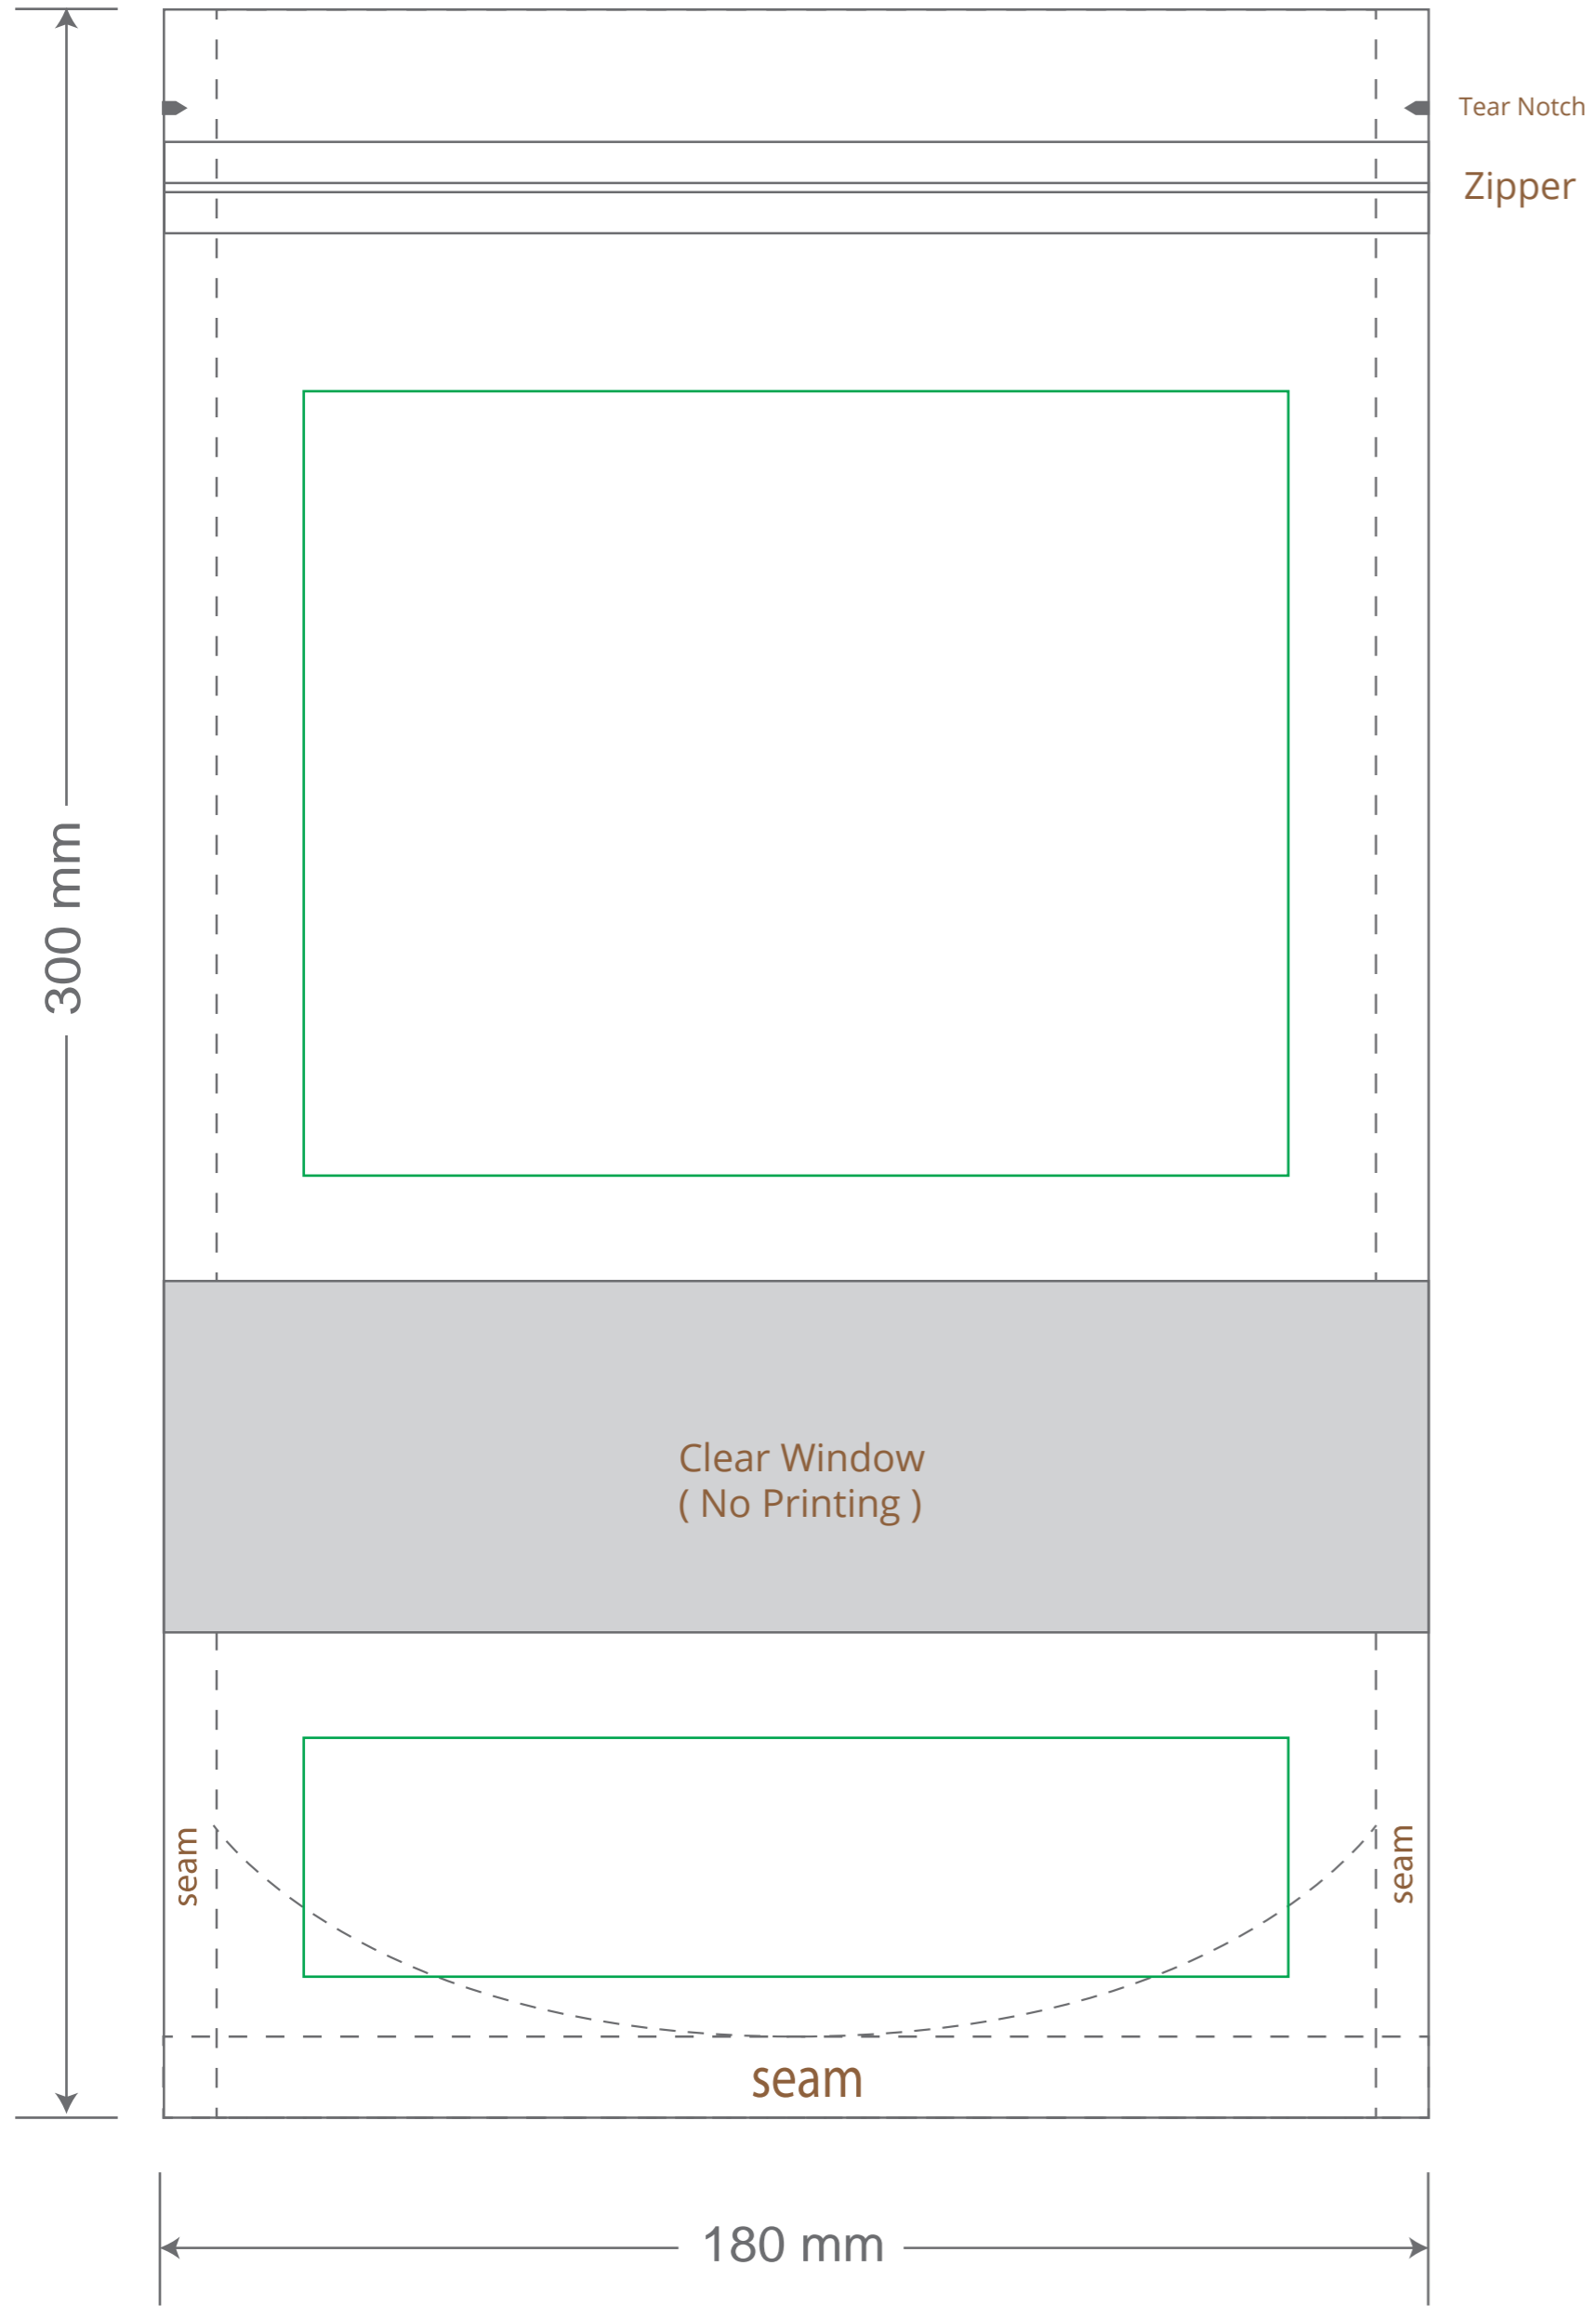

Front

Back

Green area is the bag area is the printing area, artwork with at most 2 colors for silkscreen printing.

Note: In Silkscreen printing Text font size must be bigger than 11pt can be clearly printed.