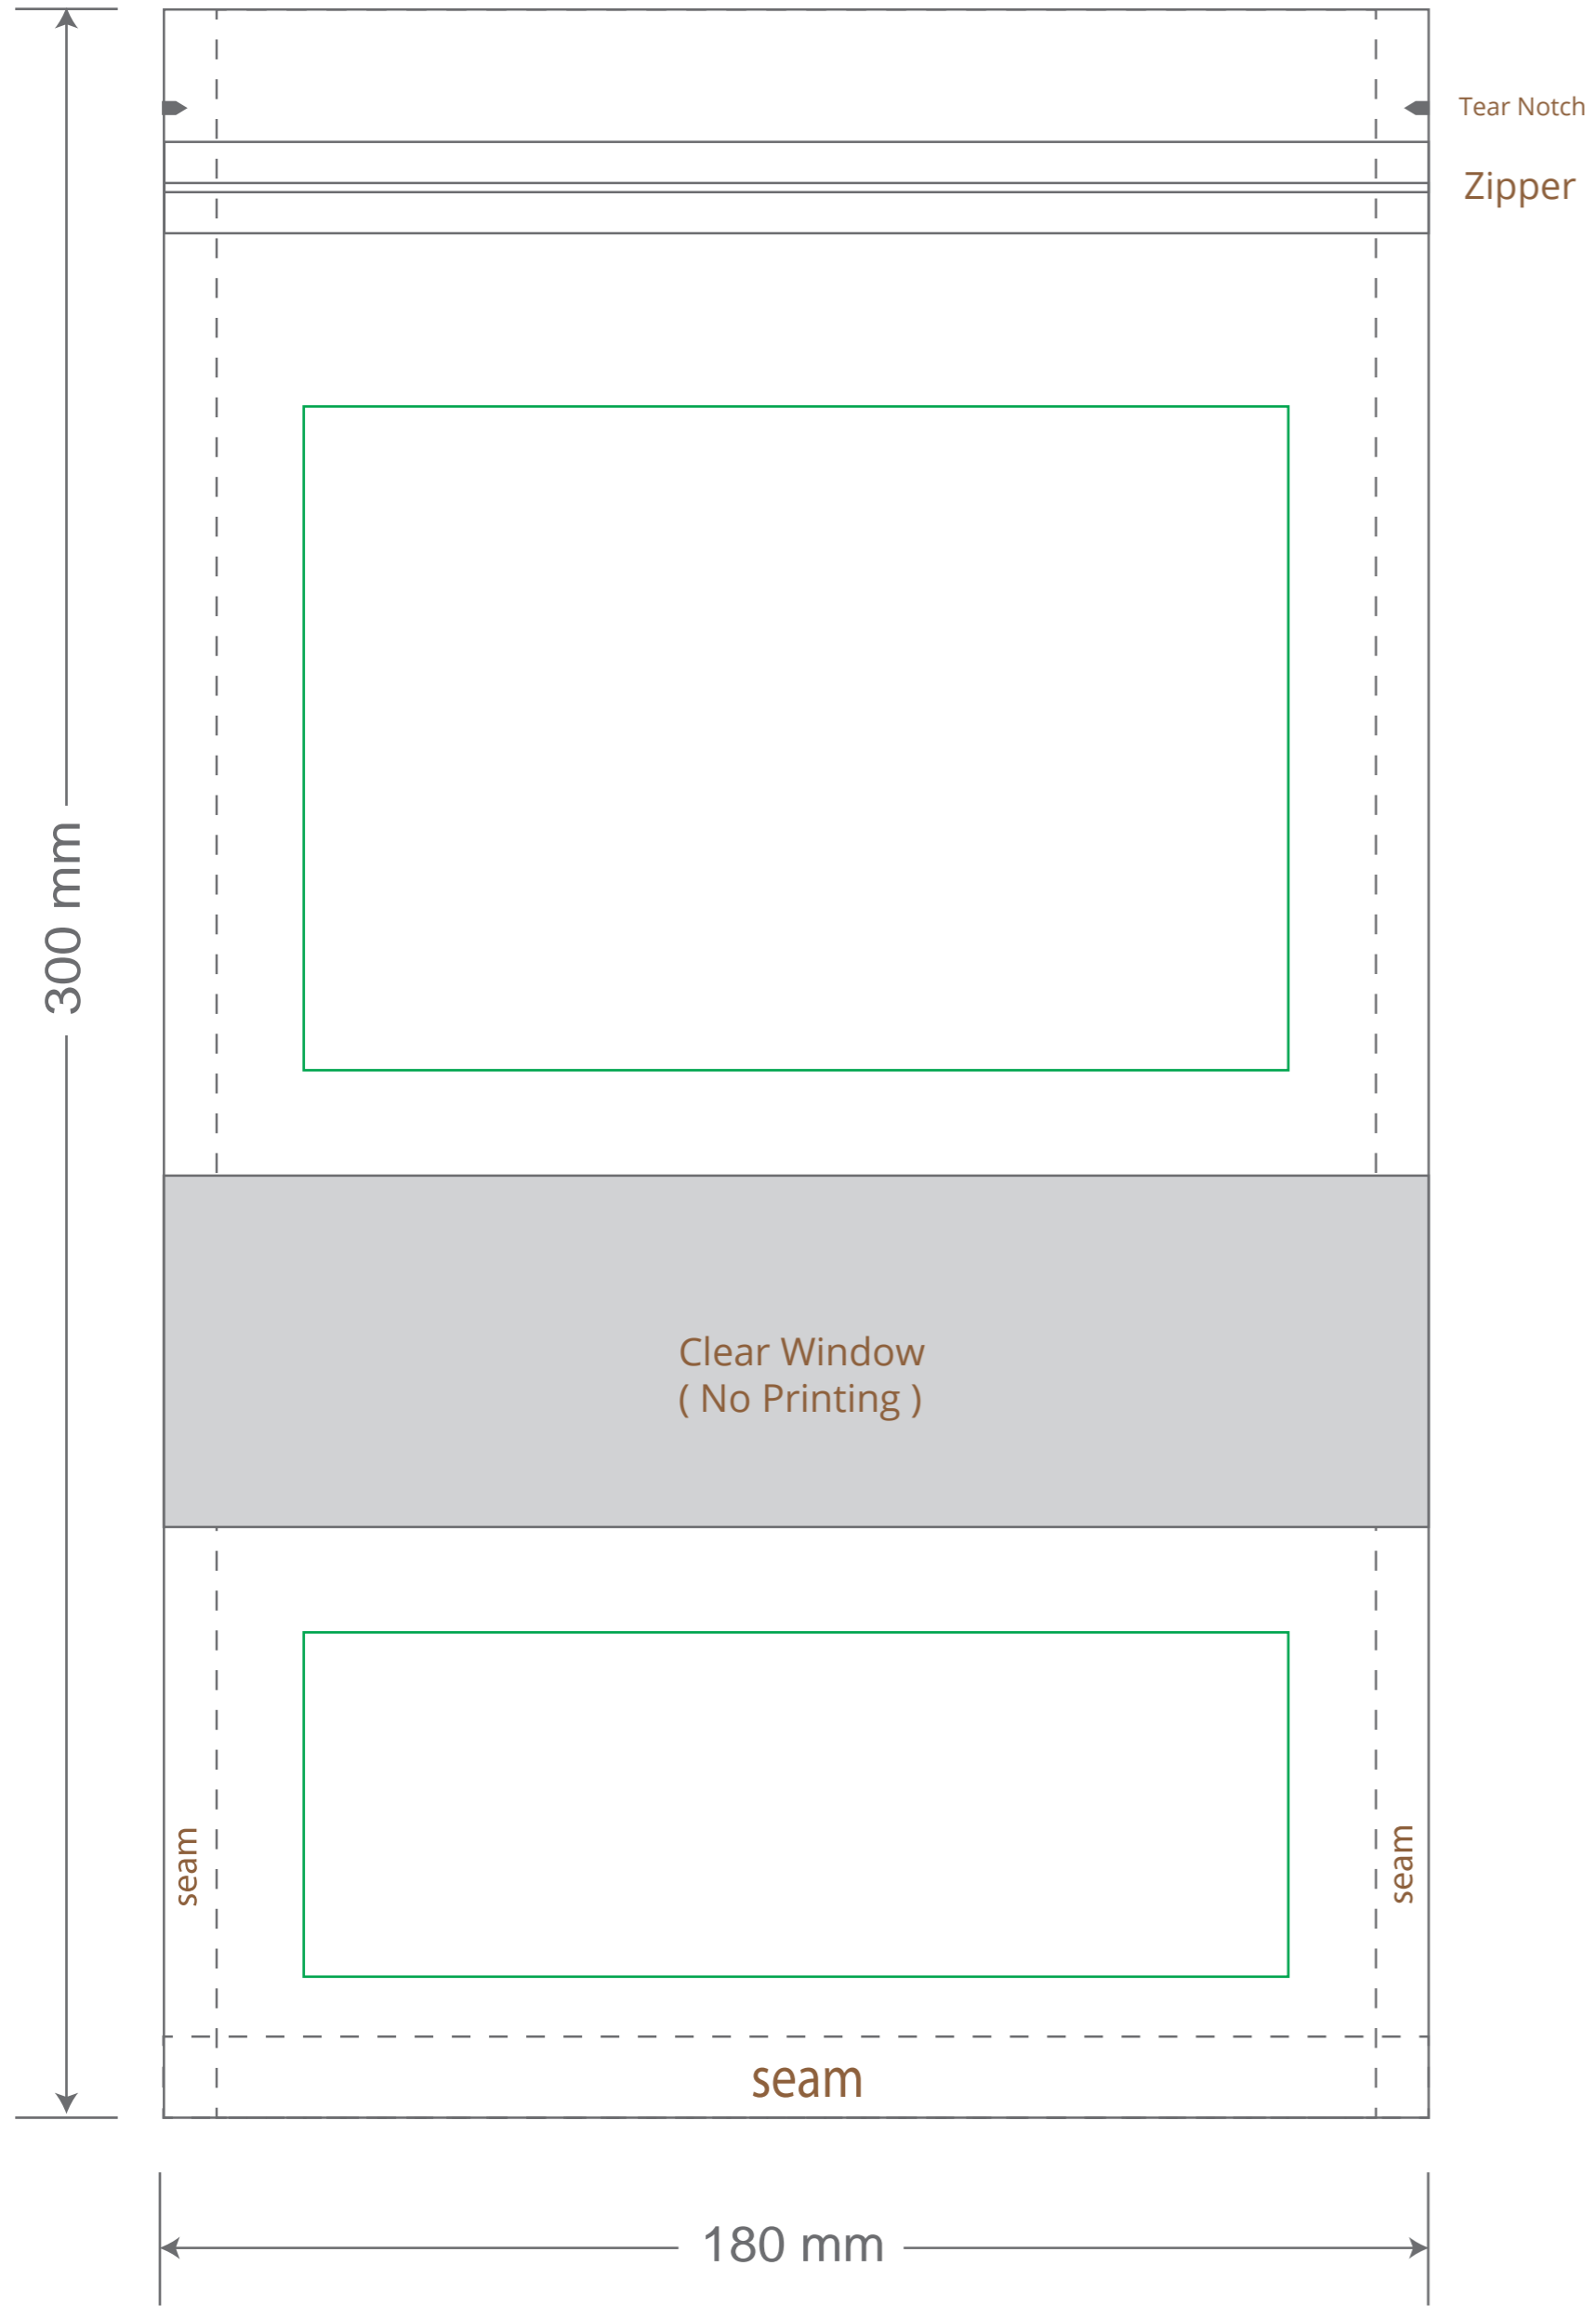

Front

Back

Green area is the bag area is the printing area, artwork with at most 2 colors for silkscreen printing.
Note: In Silkscreen printing Text font size must be bigger than 11pt can be clearly printed.