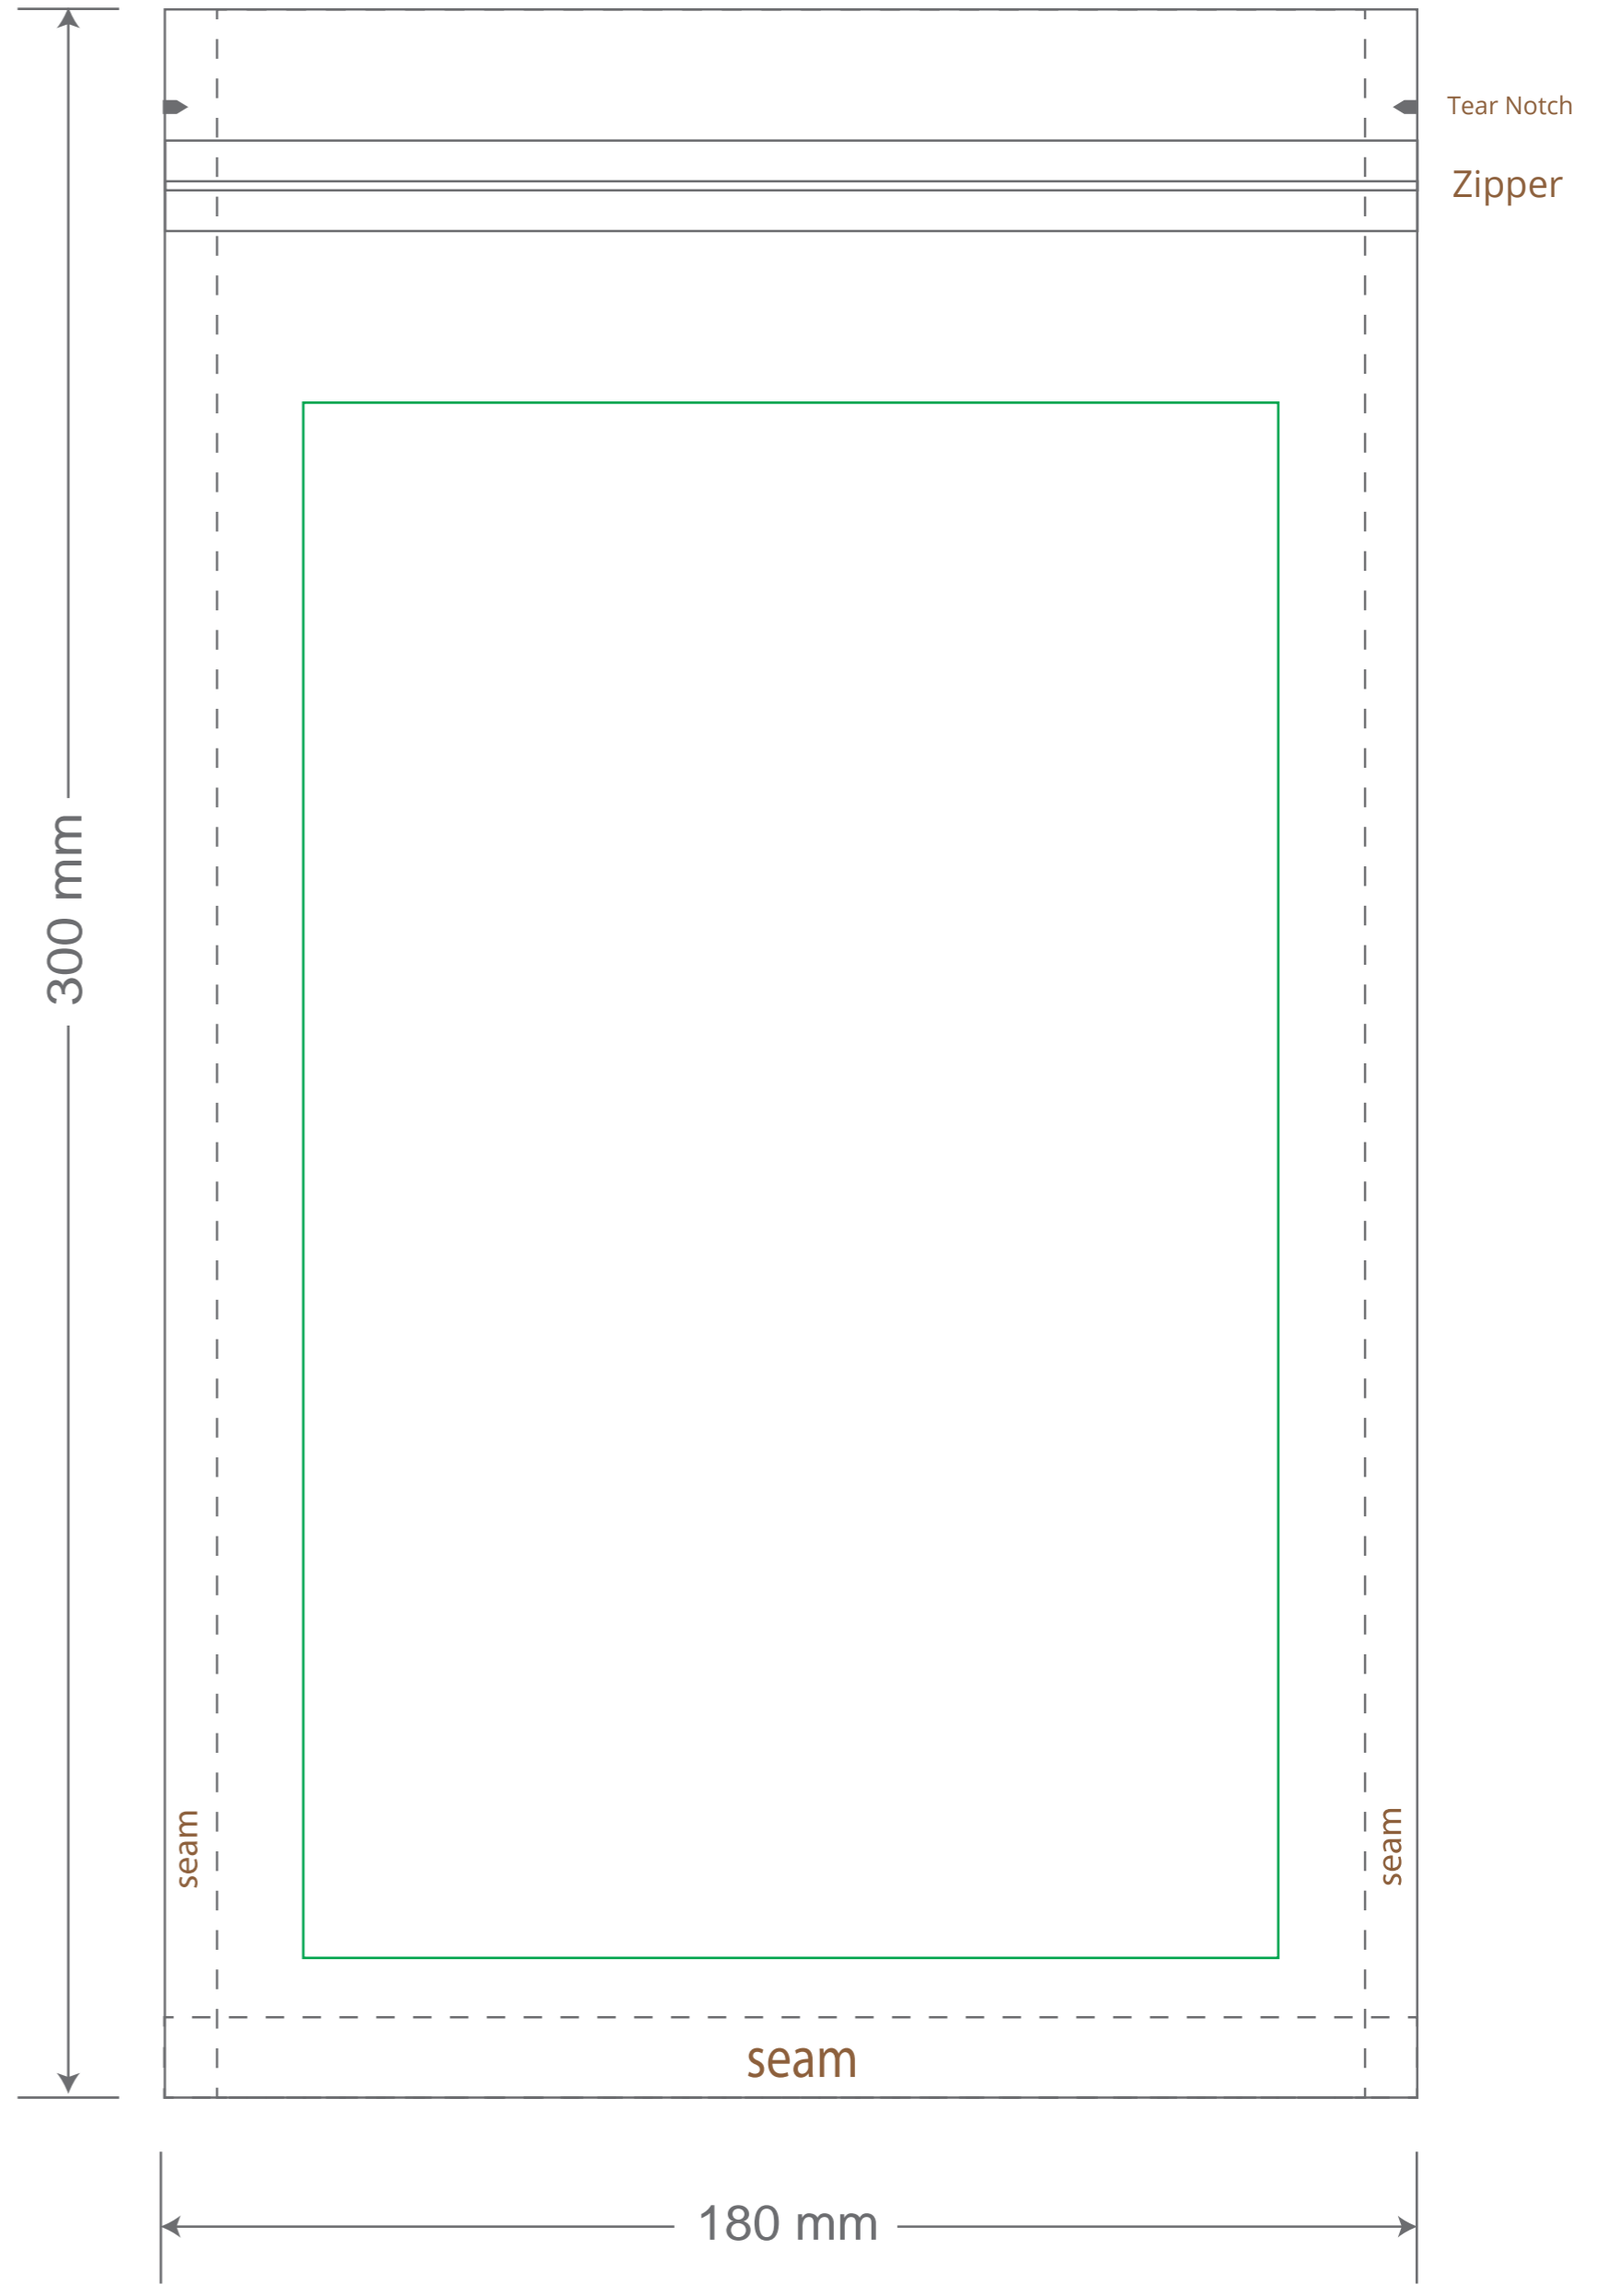

Front

Back

Green area is the bag area is the printing area, artwork with at most 2 colors for silkscreen printing.
Note: In Silkscreen printing Text font size must be bigger than 11pt can be clearly printed.