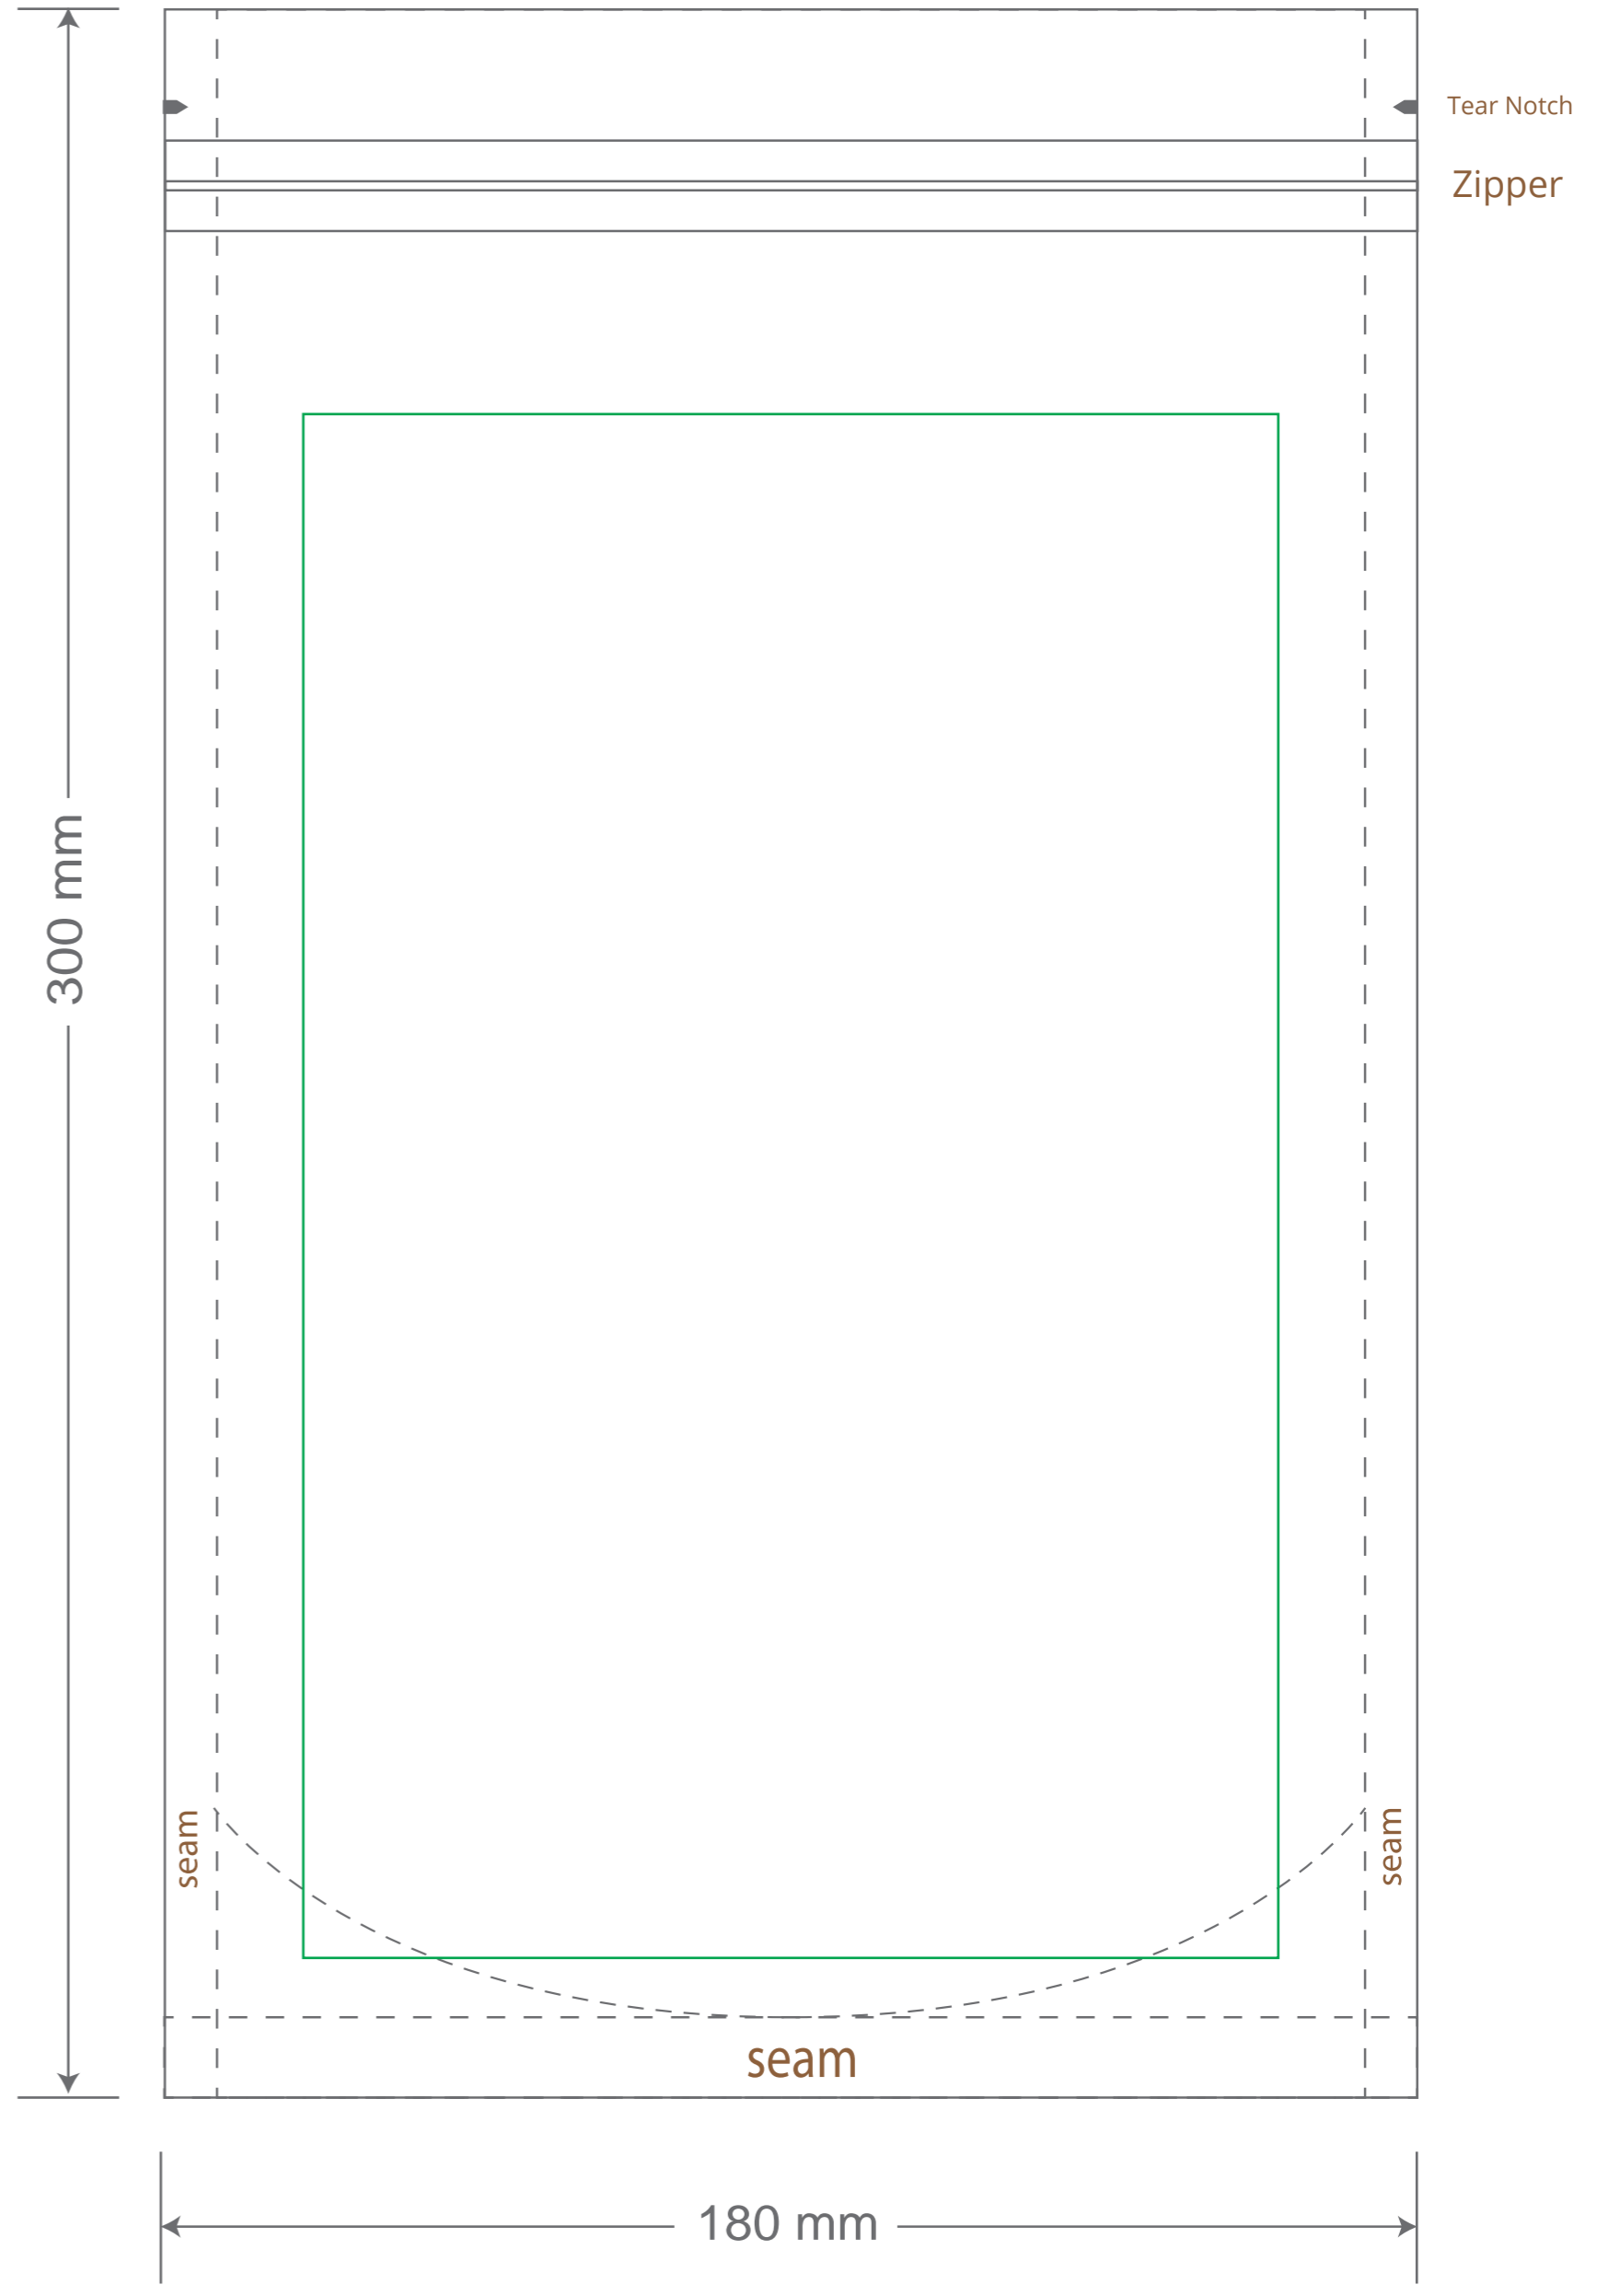

Front

Back

Green area is the bag area is the printing area, artwork with at most 2 colors for silkscreen printing.

Note: In Silkscreen printing Text font size must be bigger than 11pt can be clearly printed.