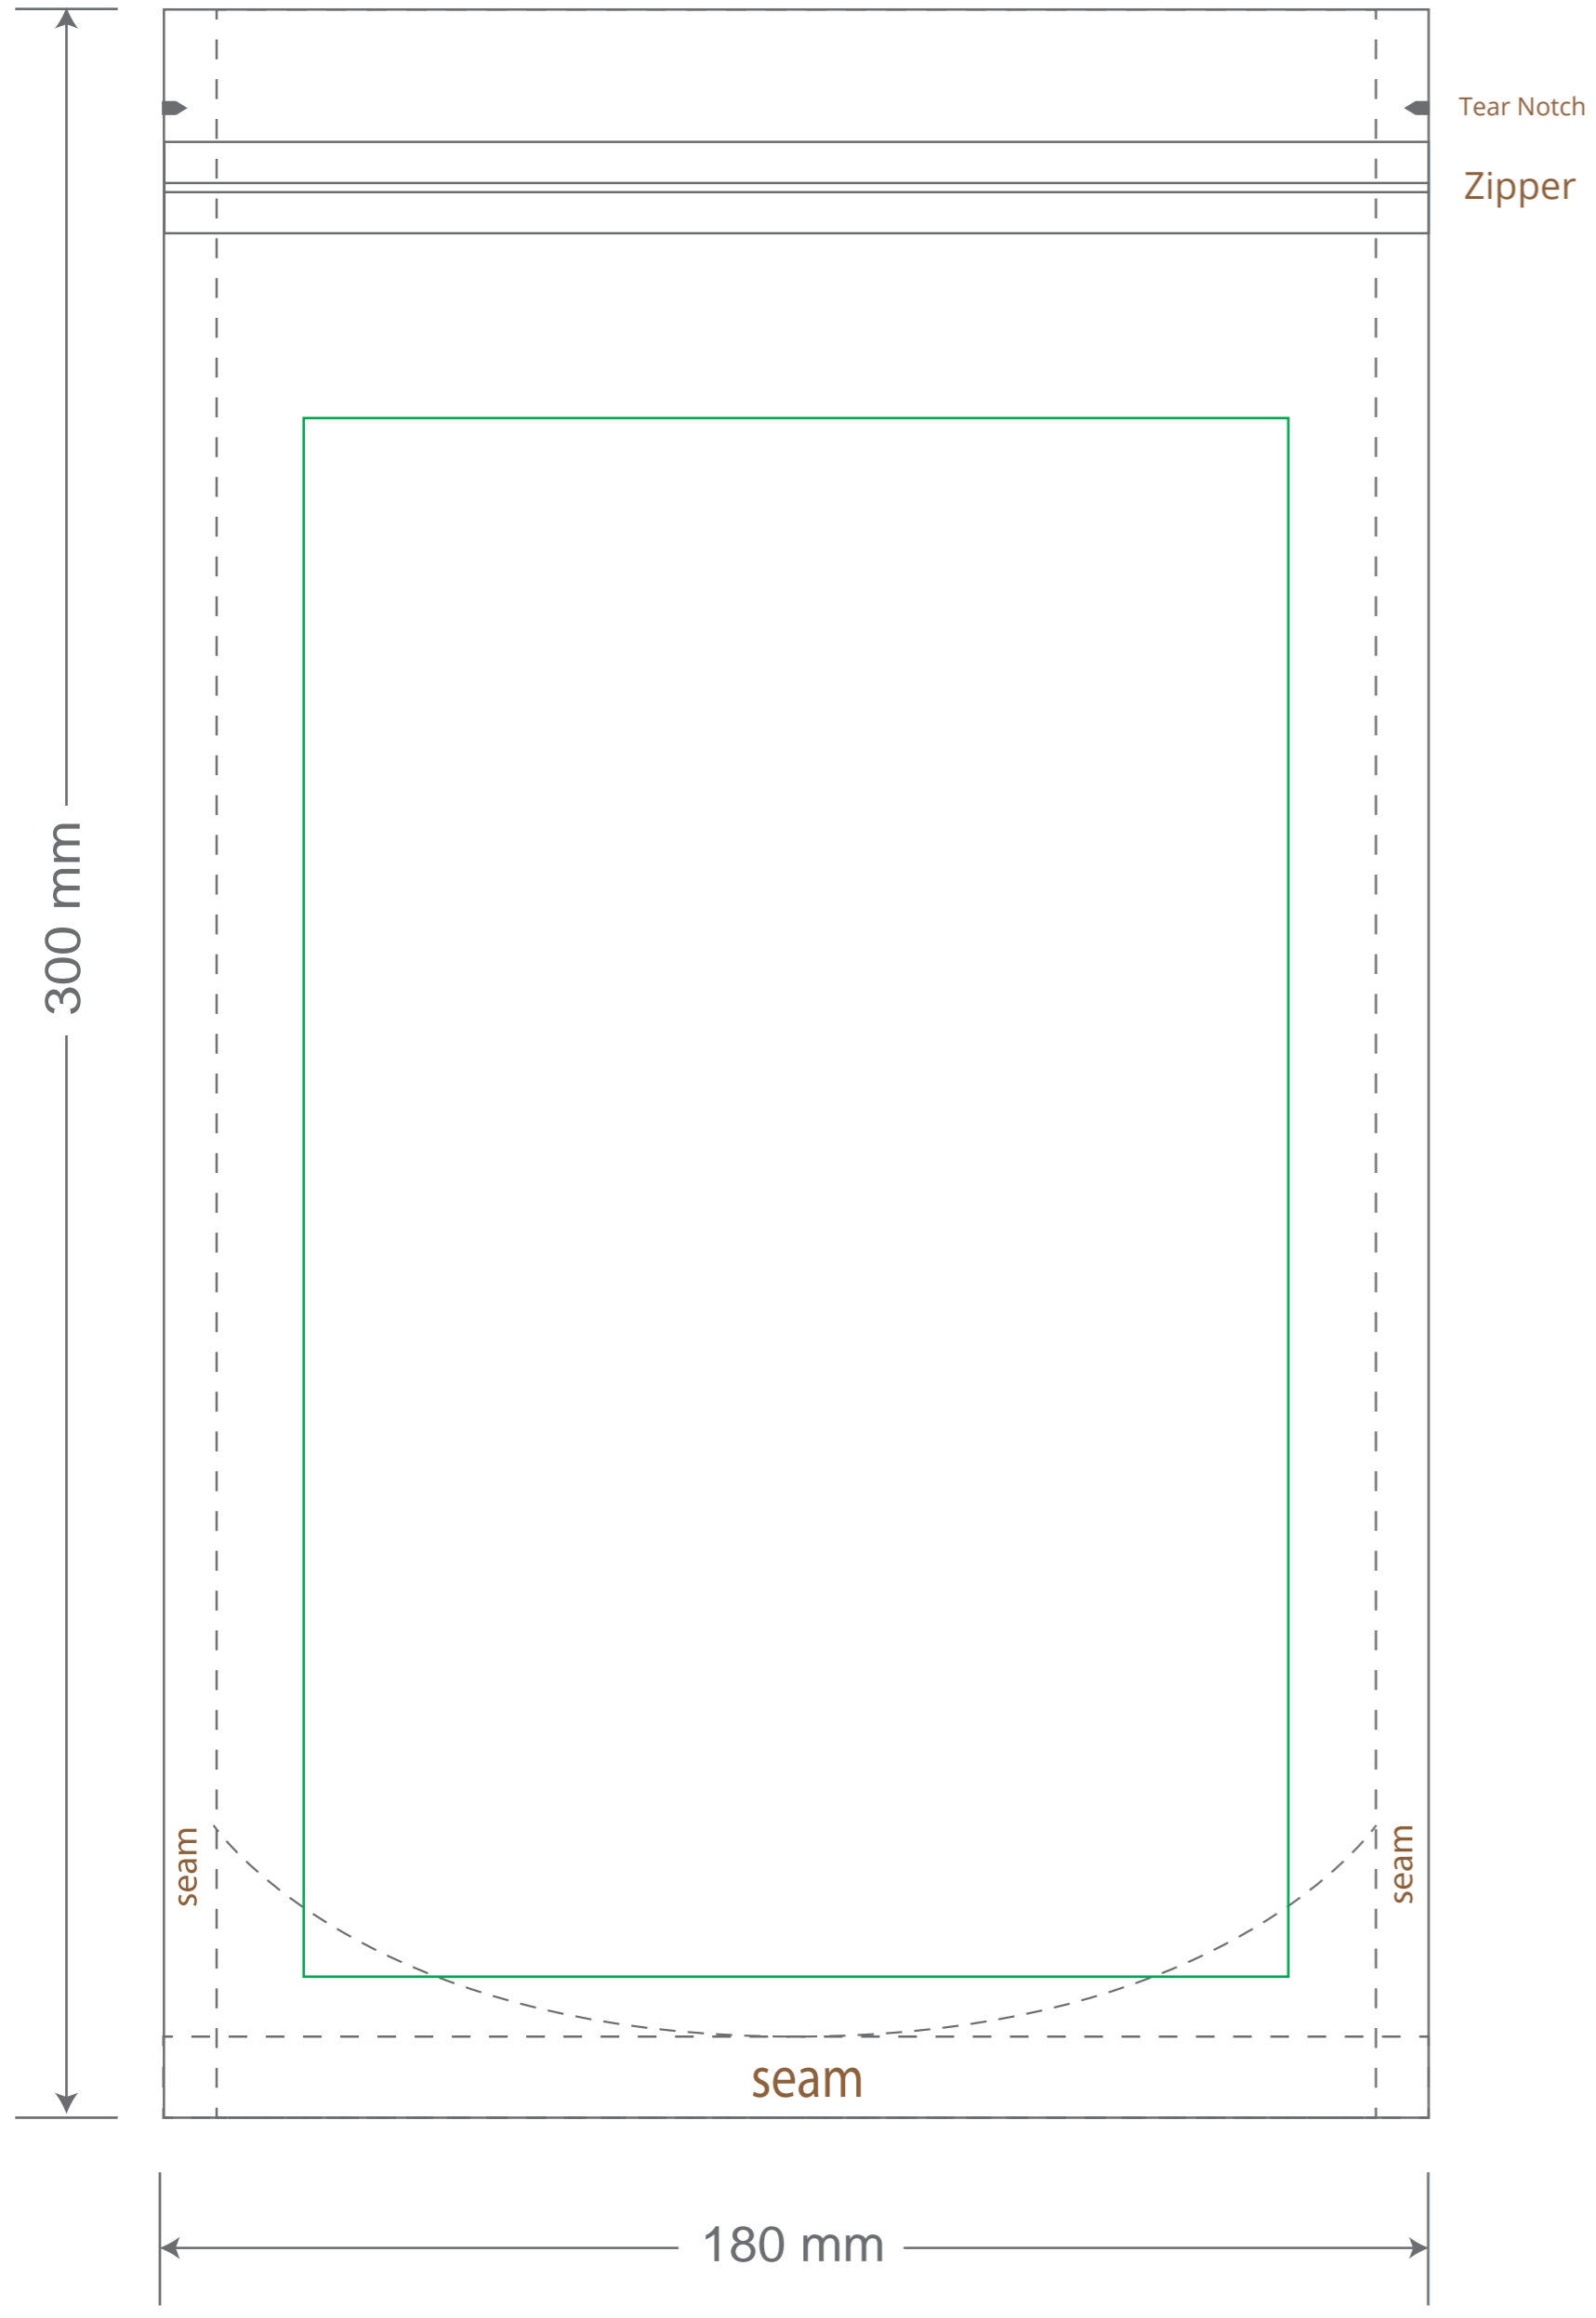

Front

Back

Green area is the bag area is the printing area, artwork with at most 2 colors for silkscreen printing.

Note: In Silkscreen printing Text font size must be bigger than 11pt can be clearly printed.