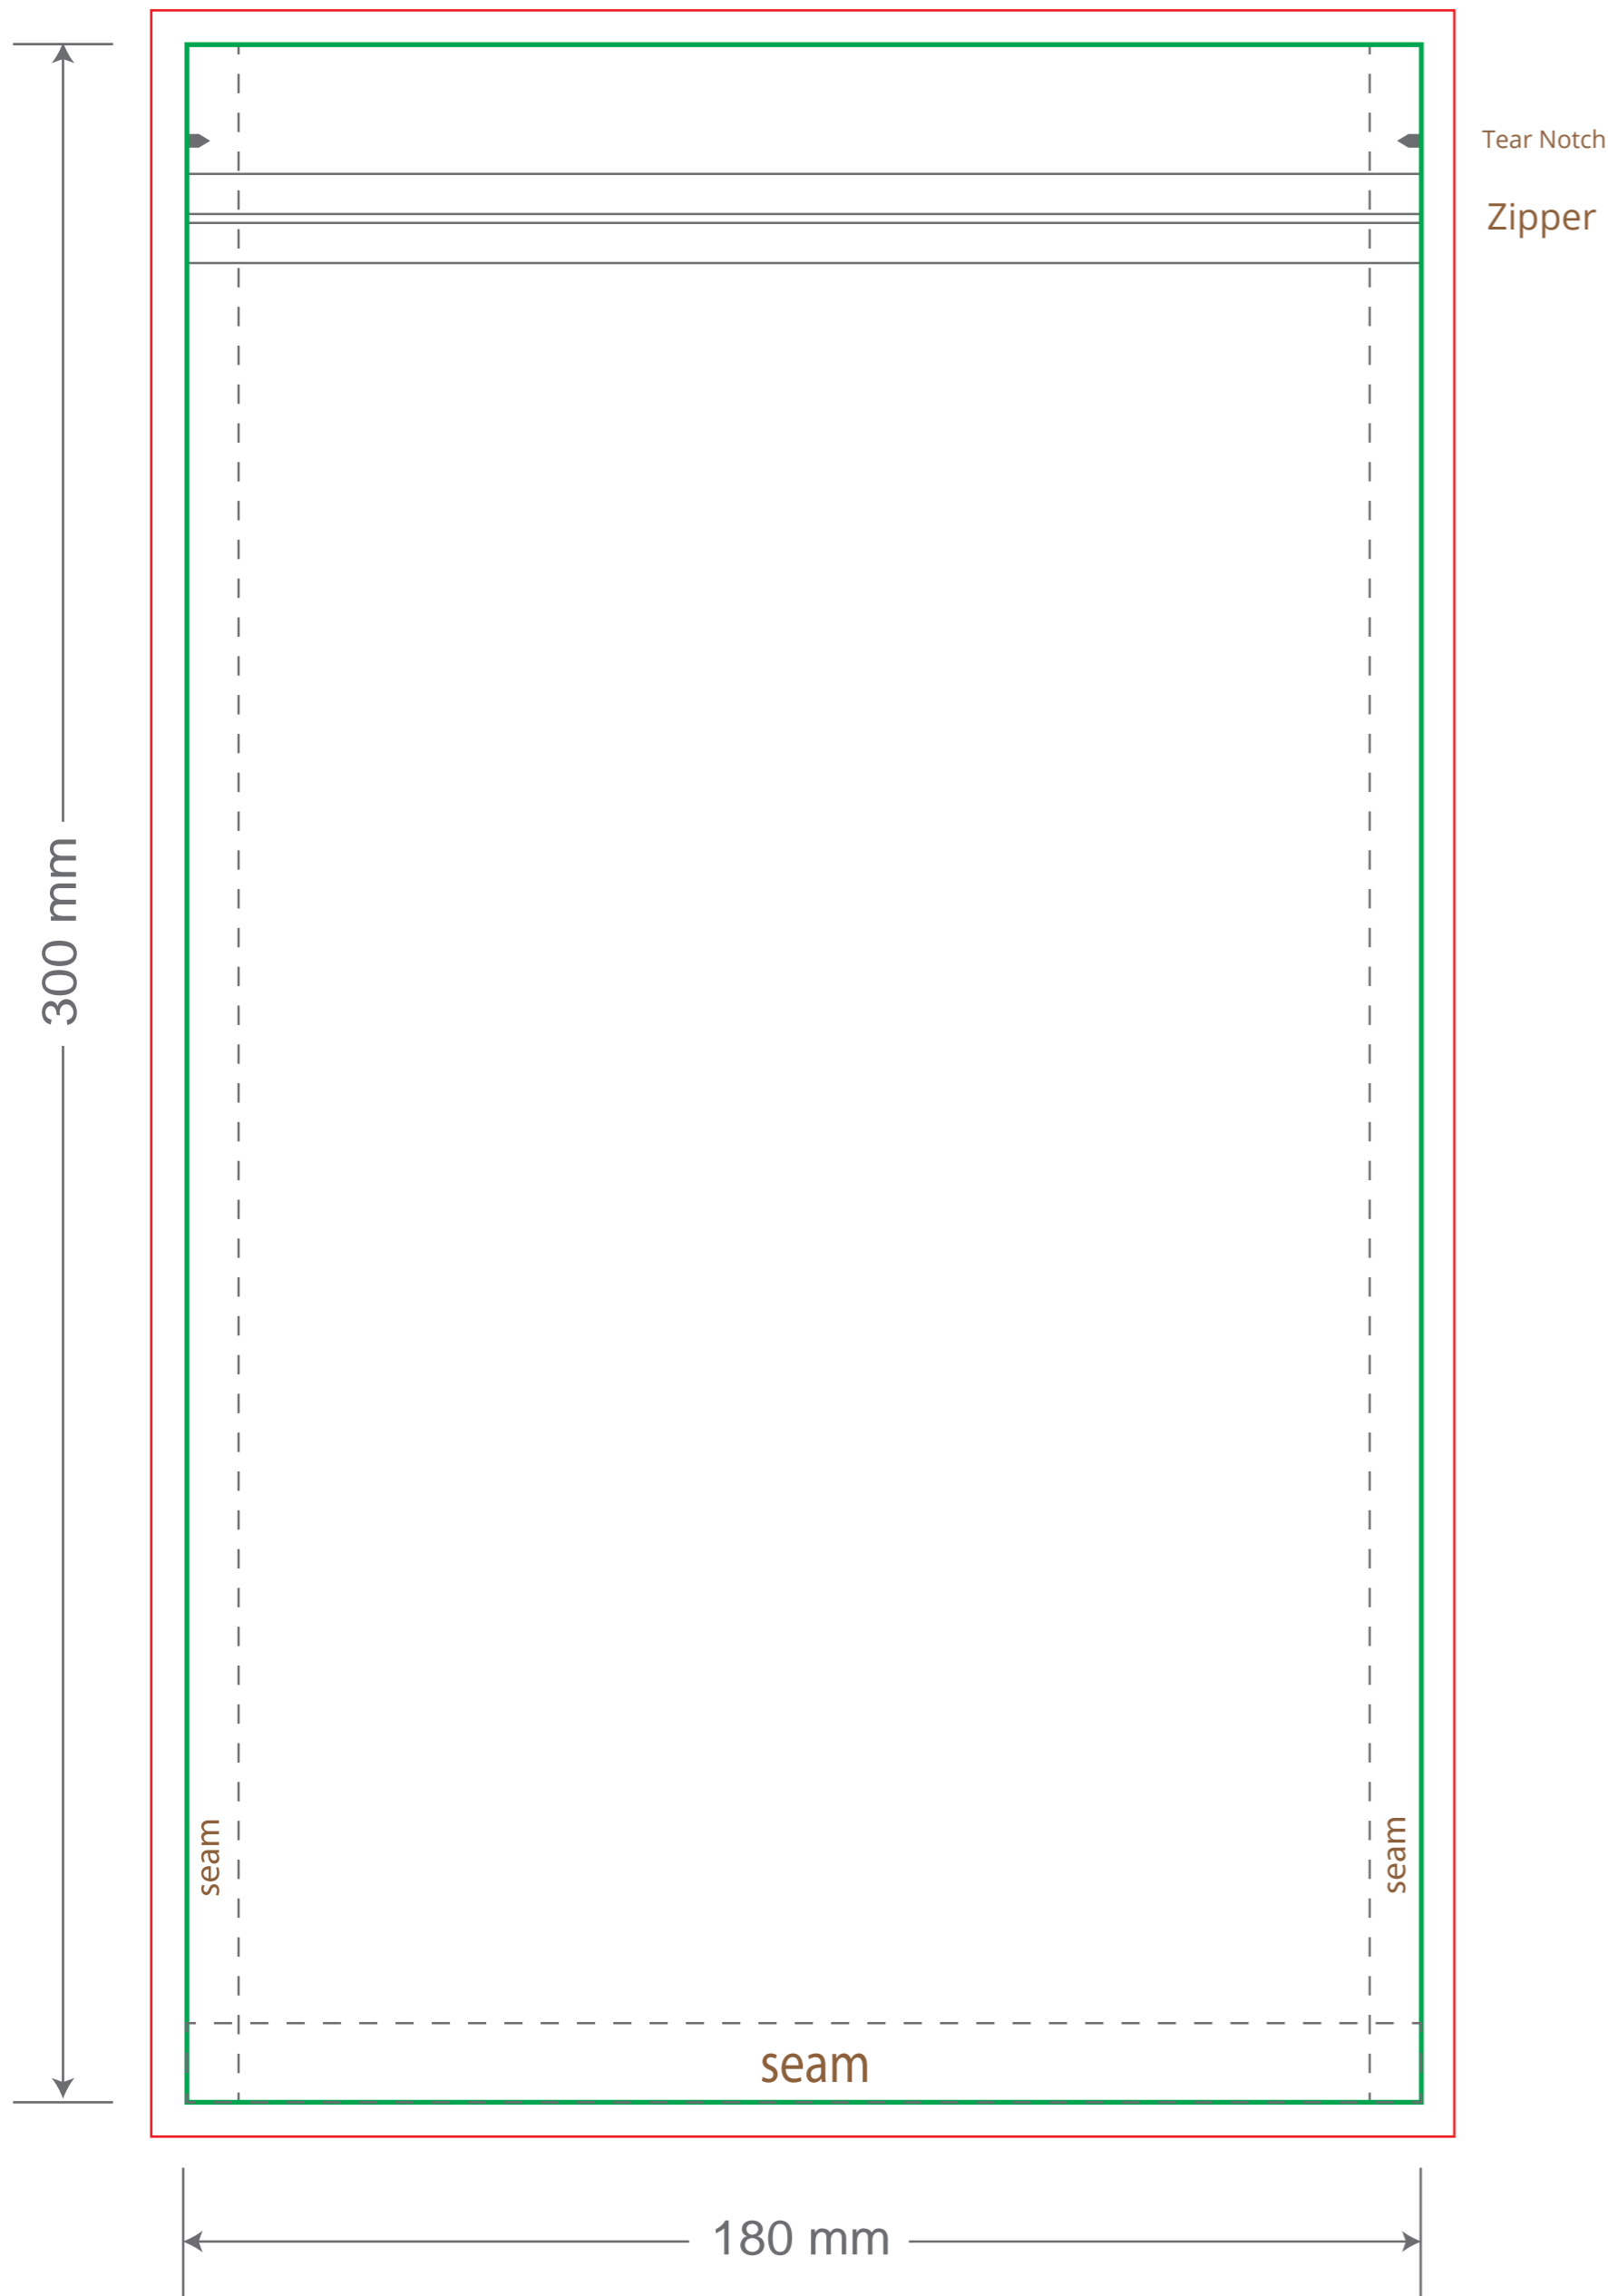

Front

Back

Green area is the bag area can with printing, except the window area.

Red area is the bleed area, please extend your artwork outside the green area within the red area.